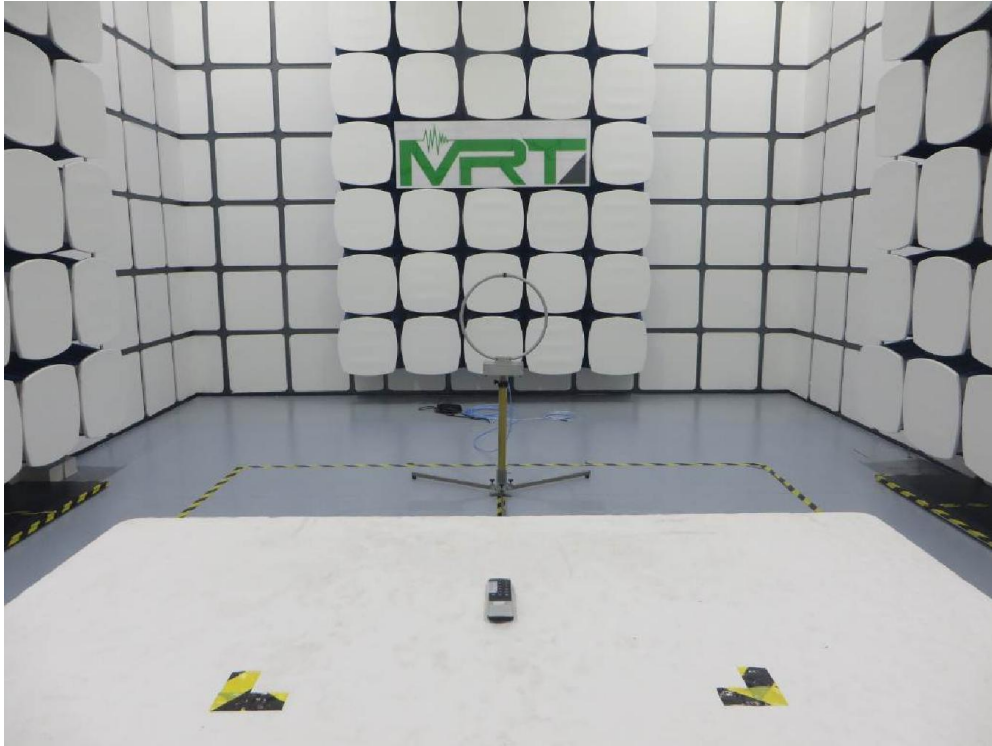

Test Setup Photograph

Description: Radiated Emission Test Setup for 9kHz ~ 30MHz

Description: Radiated Emission Test Setup for 30MHz ~ 1GHz

Description: Radiated Emission Test Setup for 1GHz ~ 18GHz

Description: Radiated Emission Test Setup for Above 18GHz

Description: Conducted Test Setup