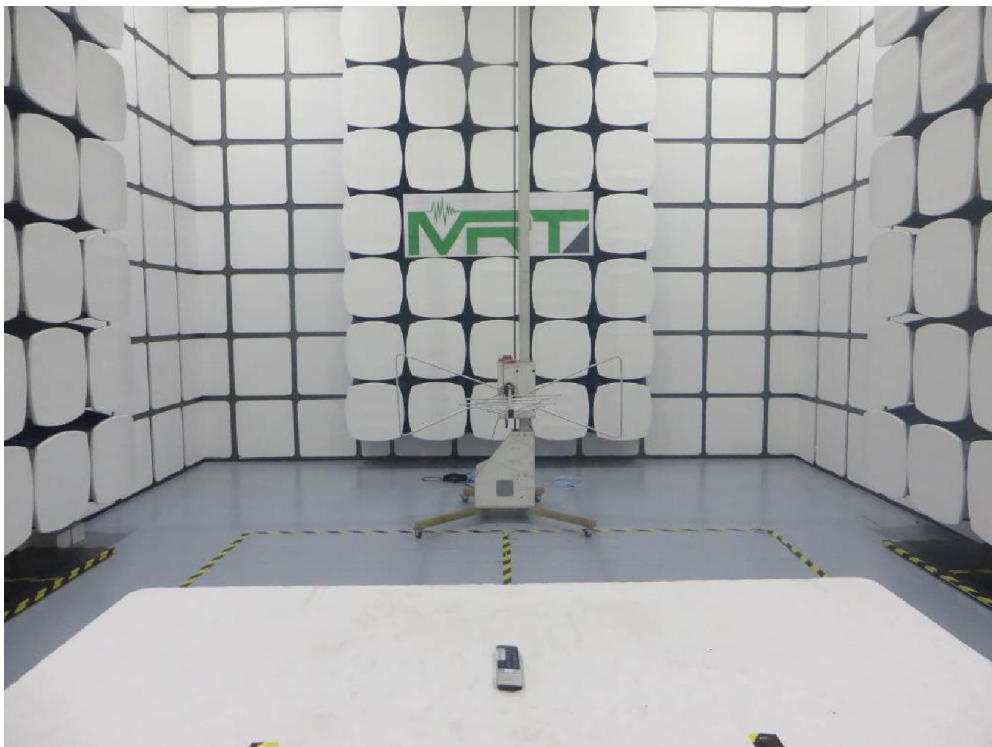

Test Setup Photograph

Description: Radiated Emission Test Setup for 9kHz ~ 30MHz

Description: Radiated Emission Test Setup for 30MHz ~ 1GHz

Description: Radiated Emission Test Setup for 1GHz ~ 18GHz

Description: Radiated Emission Test Setup for Above 18GHz

Description: Conducted Test Setup