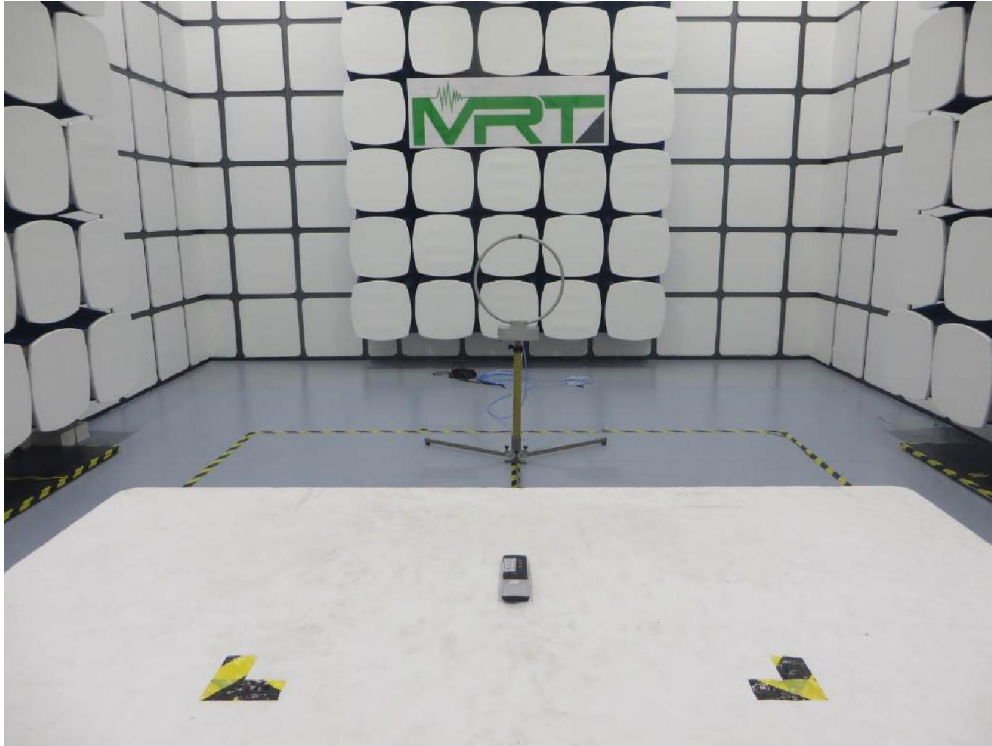

Test Setup Photograph

Description: Radiated Emission Test Setup for 9kHz ~ 30MHz

Description: Radiated Emission Test Setup for 30MHz ~ 1GHz

Description: Radiated Emission Test Setup for 1GHz ~ 18GHz

Description: Radiated Emission Test Setup for Above 18GHz

Description: Conducted Test Setup