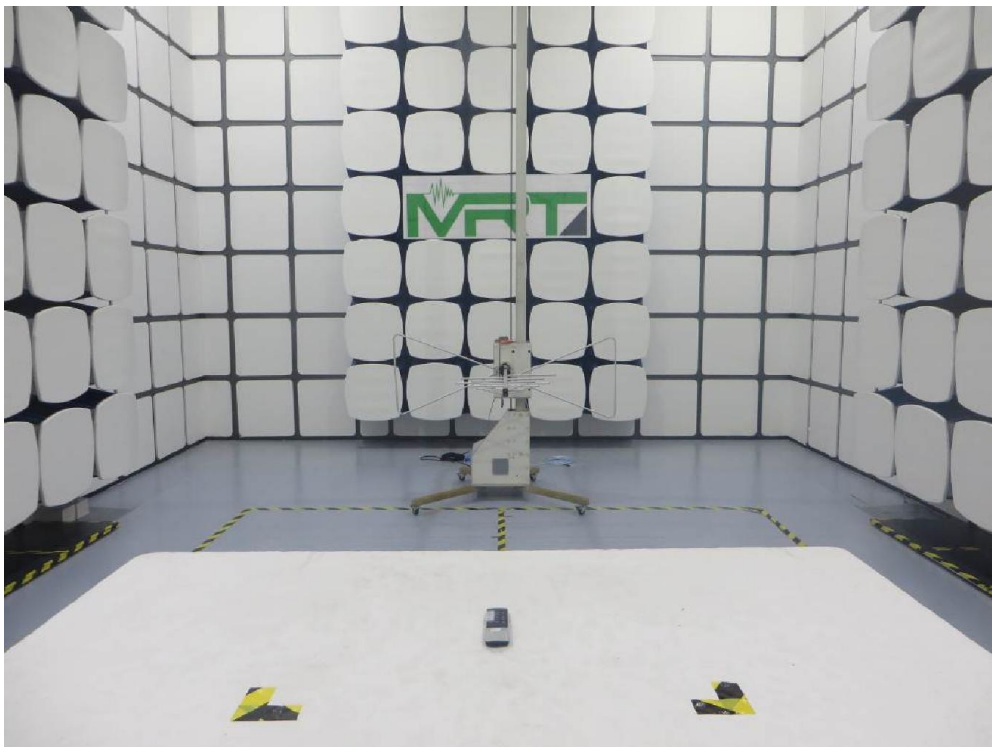

Test Setup Photograph

Description: Radiated Emission Test Setup for 9kHz ~ 30MHz

Description: Radiated Emission Test Setup for 30MHz ~ 1GHz

Description: Radiated Emission Test Setup for 1GHz ~ 18GHz

Description: Radiated Emission Test Setup for Above 18GHz

Description: Conducted Test Setup