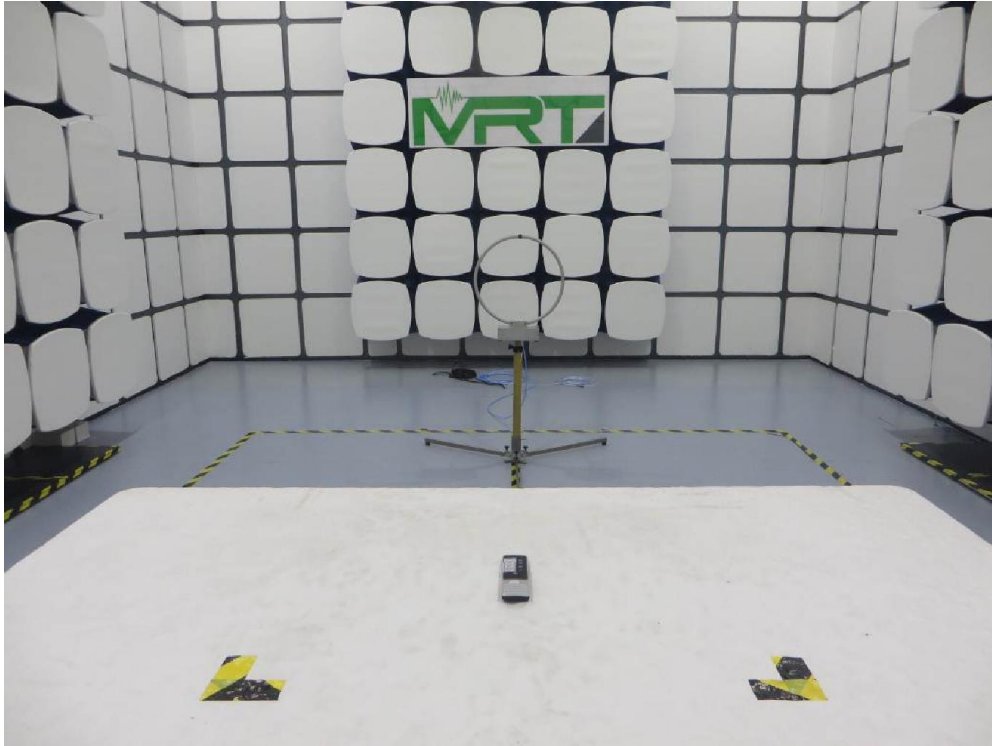

Test Setup Photograph

Description: Radiated Emission Test Setup for 9kHz ~ 30MHz

Description: Radiated Emission Test Setup for 30MHz ~ 1GHz

Description: Radiated Emission Test Setup for 1GHz ~ 18GHz

Description: Radiated Emission Test Setup for Above 18GHz

Description: Conducted Test Setup