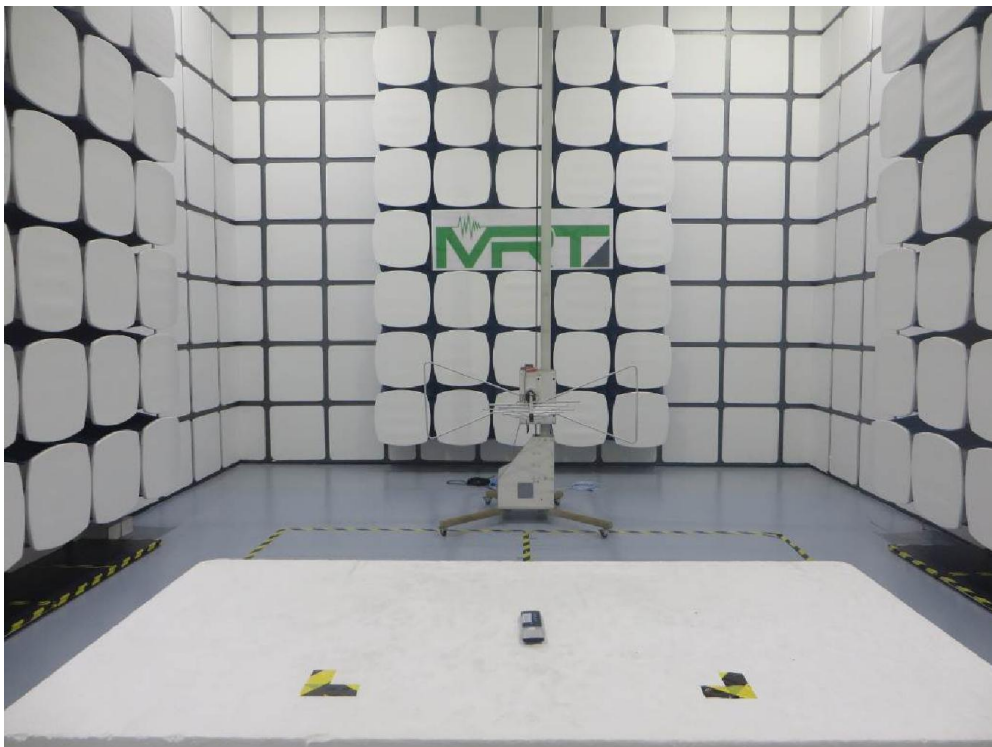

Test Setup Photograph

Description: Radiated Emission Test Setup for 9kHz ~ 30MHz

Description: Radiated Emission Test Setup for 30MHz ~ 1GHz

Description: Radiated Emission Test Setup for 1GHz ~ 18GHz

Description: Radiated Emission Test Setup for Above 18GHz

Description: Conducted Test Setup