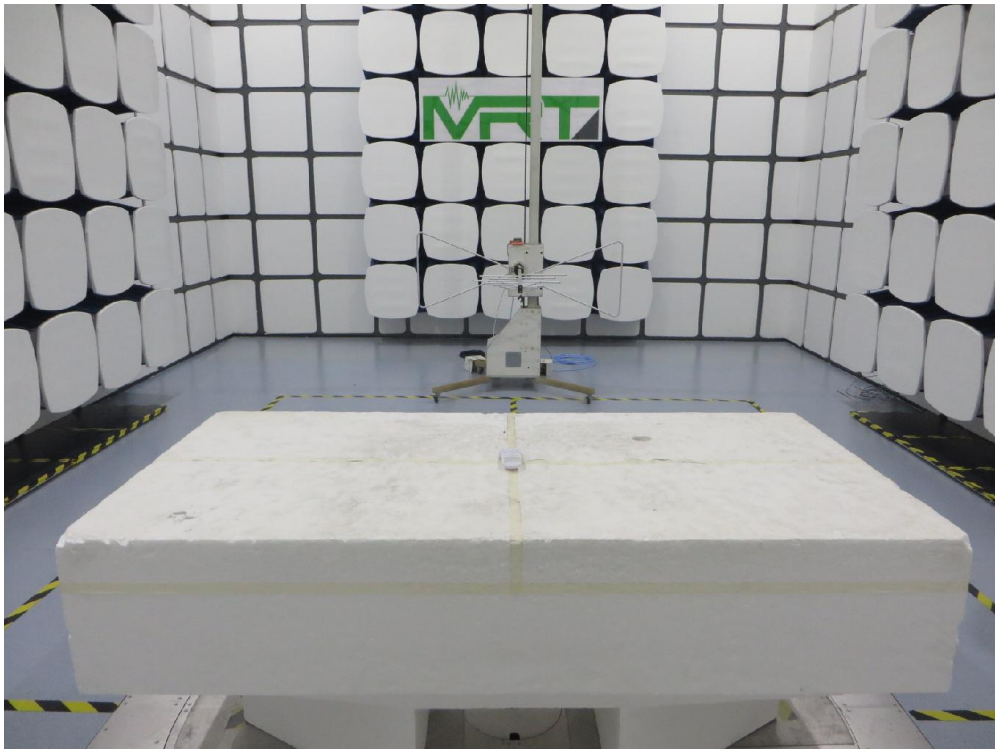

Test Setup Photo

Description: Radiated Emission Test Setup for 9kHz ~ 30MHz

Description: Radiated Emission Test Setup for 30MHz ~ 1GHz

Description: Radiated Emission Test Setup for 1GHz ~ 18GHz

Description: Radiated Emission Test Setup for 18GHz ~ 25GHz