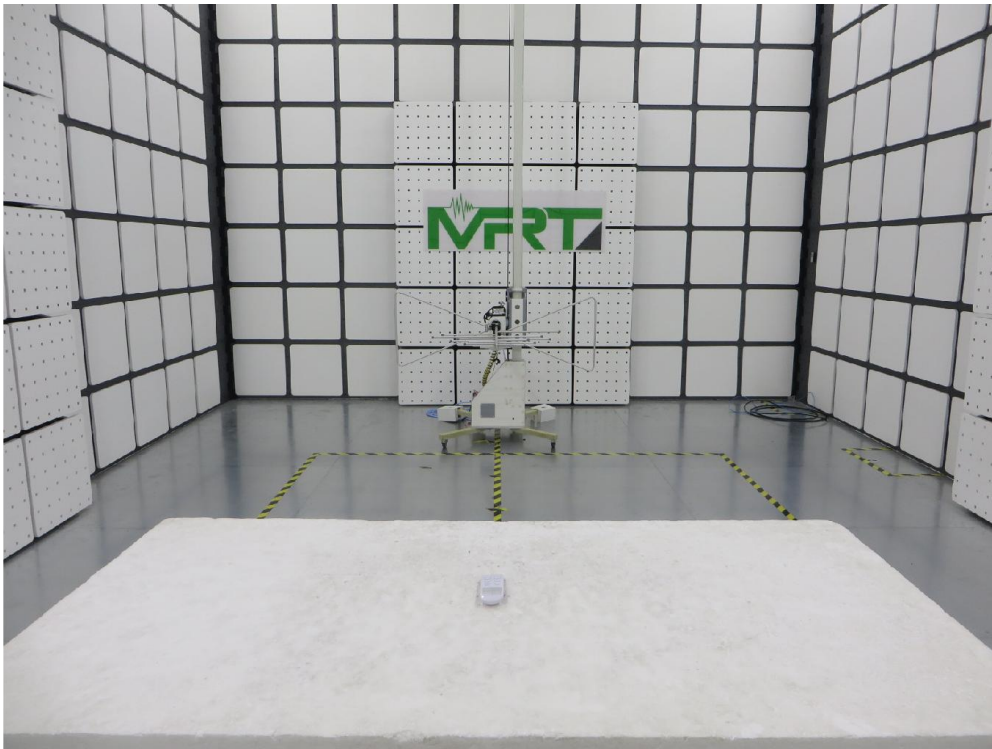

Test Setup Photo

Description: Radiated Emission Test Setup for 9kHz ~ 30MHz

Description: Radiated Emission Test Setup for 30MHz ~ 1GHz

Description: Radiated Emission Test Setup for 1GHz ~ 18GHz

Description: Radiated Emission Test Setup for 18GHz ~ 25GHz