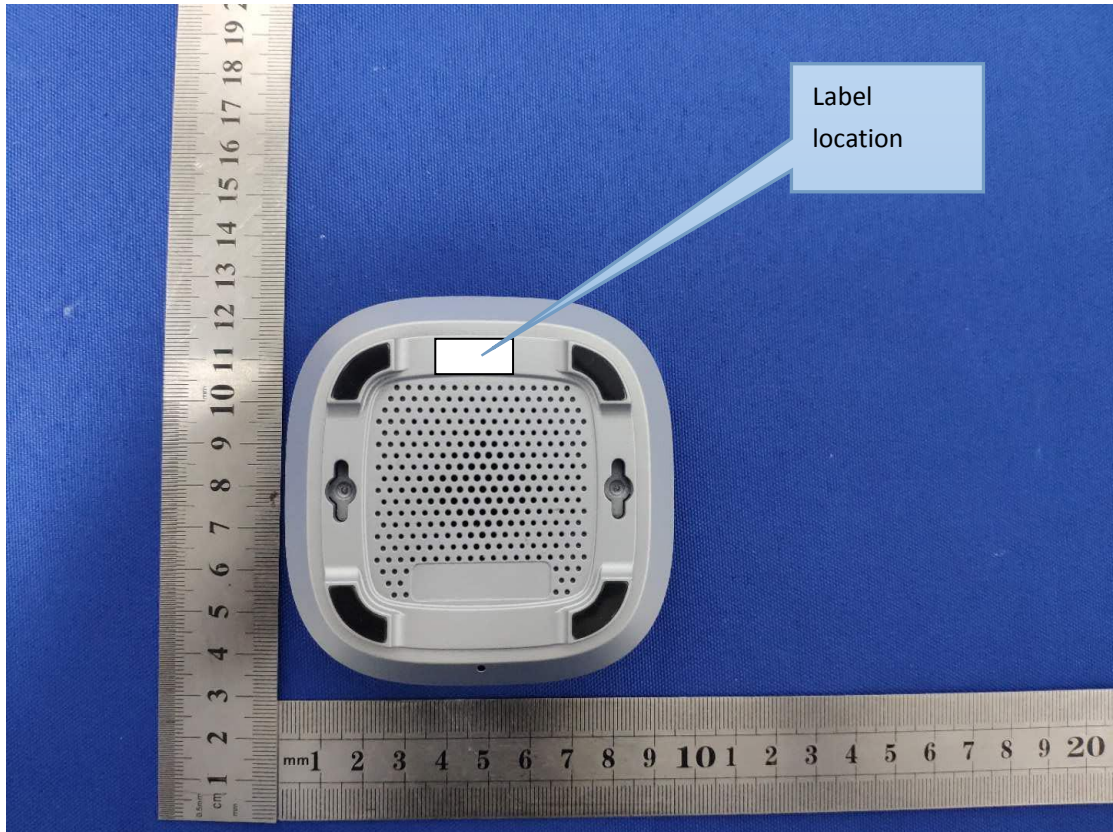

## Label & label location

Size:20\*10mm

**AvaCube**  
**FCC ID: 2ANJP-AVS101SR**