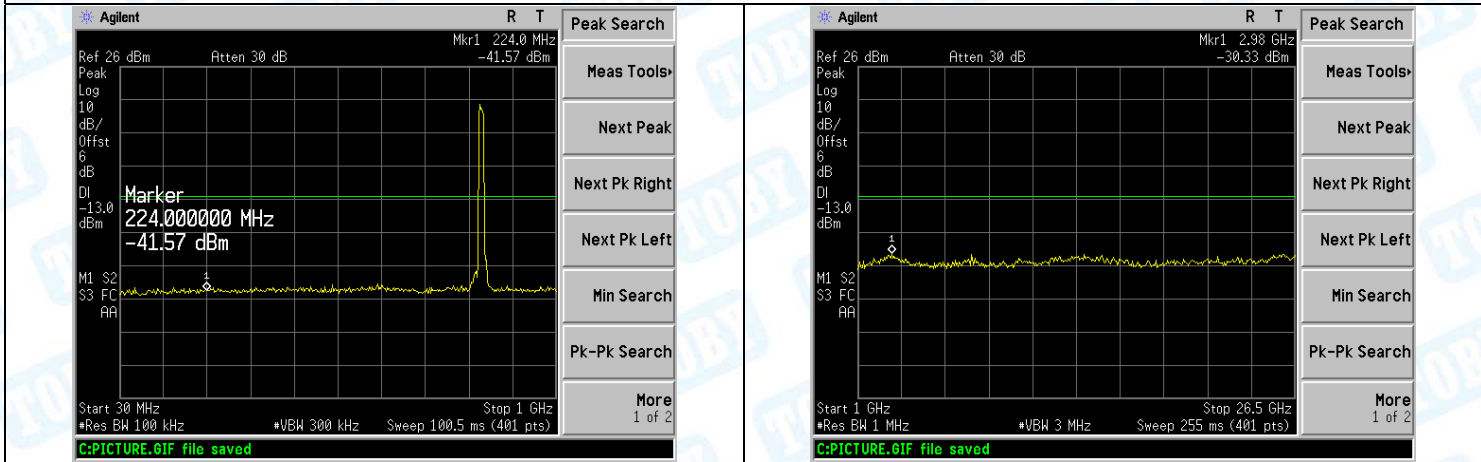

LTE BAND 26 (5MHz RB Size 25& RB Offset 0 QPSK-Low CH)

LTE BAND 26 (5MHz RB Size 25& RB Offset 0 QPSK-Middle CH)

LTE BAND 26 (5MHz RB Size 25& RB Offset 0 QPSK-High CH)

30MHz-1GHz	1GHz-26.5GHz
-------------------	---------------------

LTE BAND 26 (10MHz RB Size 50& RB Offset 0 QPSK-Low CH)

LTE BAND 26 (10MHz RB Size 50& RB Offset 0 QPSK-Middle CH)

LTE BAND 26 (10MHz RB Size 50& RB Offset 0 QPSK-High CH)

30MHz-1GHz	1GHz-26.5GHz
-------------------	---------------------

LTE BAND 26 (15MHz RB Size 75& RB Offset 0 QPSK-Low CH)

LTE BAND 26 (15MHz RB Size 75& RB Offset 0 QPSK-Middle CH)

LTE BAND 26 (15MHz RB Size 75& RB Offset 0 QPSK-High CH)

ATTACHMENT E--BAND EDGE TEST

Only show the worst case(max RB size).