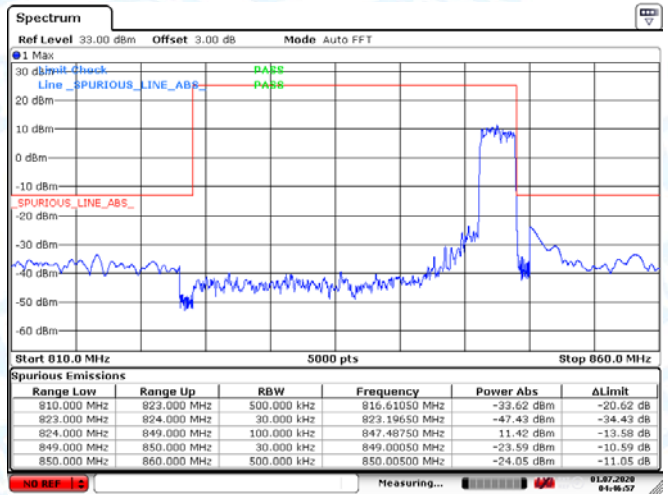

Low Channel

High Channel

LTE BAND 5 1.4MHz RB Size 6& RB Offset 0 QPSK)

Date: 1.JUL.2020 04:43:25

Date: 1.JUL.2020 04:44:41

LTE BAND 5 (1.4MHz RB Size 6& RB Offset 0 16QAM)

Date: 1.JUL.2020 04:43:36

Date: 1.JUL.2020 04:44:28

Low Channel

High Channel

LTE BAND 5 (3MHz RB Size 15& RB Offset 0 QPSK)

Date: 1.JUL.2020 04:48:42

Date: 1.JUL.2020 04:46:45

LTE BAND 5 (3MHz RB Size 15& RB Offset 0 16QAM)

Date: 1.JUL.2020 04:48:23

Date: 1.JUL.2020 04:46:56

Low Channel

High Channel

LTE BAND 5 (5MHz RB Size 25& RB Offset 0 QPSK)

Date: 1.JUL.2020 04:50:19

Date: 1.JUL.2020 04:51:31

LTE BAND 5 (5MHz RB Size 25& RB Offset 0 16QAM)

Date: 1.JUL.2020 04:50:32

Date: 1.JUL.2020 04:51:20

Low Channel

High Channel

LTE BAND 5 (10MHz RB Size 50& RB Offset 0 QPSK)

Date: 1.JUL.2020 04:53:55

Date: 1.JUL.2020 04:53:28

LTE BAND 5 (10MHz RB Size 25& RB Offset 0 16QAM)

Date: 1.JUL.2020 04:55:19

Date: 1.JUL.2020 04:52:46