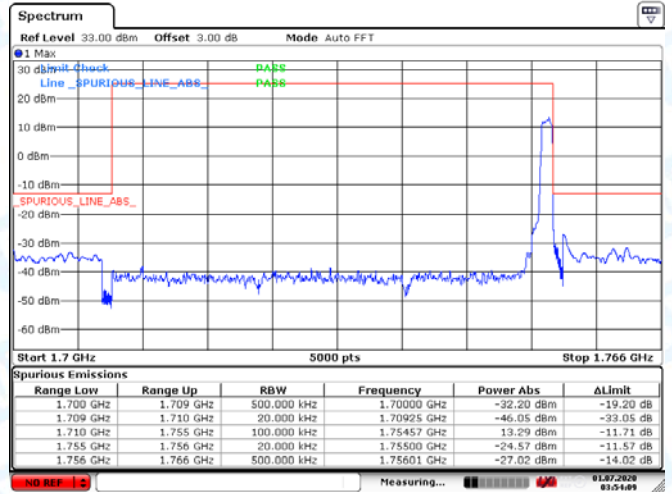

Low Channel

High Channel

LTE BAND 2 (20MHz RB Size 100& RB Offset 0 QPSK)

Date: 1.JUL.2020 03:40:37

Date: 1.JUL.2020 03:41:52

LTE BAND 2 (20MHz RB Size 25& RB Offset 0 16QAM)

Date: 1.JUL.2020 09:17:07

Date: 1.JUL.2020 09:17:24

Low Channel

High Channel

LTE BAND 4 (1.4MHz RB Size 6& RB Offset 0 QPSK)

Date: 1.JUL.2020 03:51:25

Date: 1.JUL.2020 03:54:30

LTE BAND 4 (1.4MHz RB Size 6& RB Offset 0 16QAM)

Date: 1.JUL.2020 03:51:49

Date: 1.JUL.2020 03:54:09

Low Channel

High Channel

LTE BAND 4 (3MHz RB Size 15& RB Offset 0 QPSK)

Date: 1.JUL.2020 03:57:19

Date: 1.JUL.2020 04:00:13

LTE BAND 4 (3MHz RB Size 15& RB Offset 0 16QAM)

Date: 1.JUL.2020 03:56:52

Date: 1.JUL.2020 03:59:55