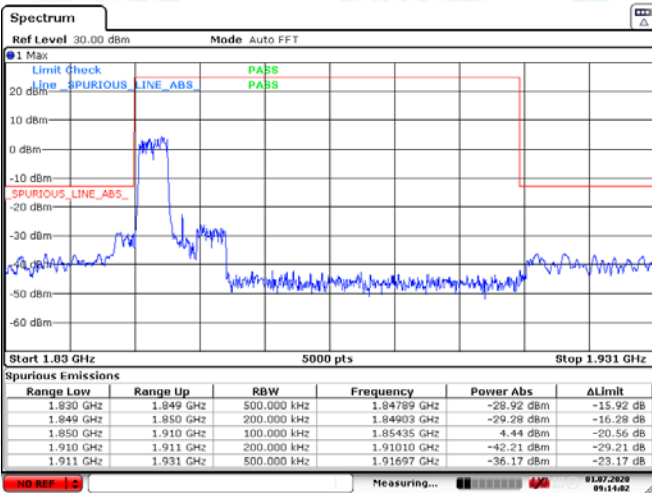

Low Channel

High Channel

LTE BAND 2 (10MHz RB Size 50& RB Offset 0 QPSK)

Date: 1.JUL.2020 03:26:56

Date: 1.JUL.2020 03:30:03

LTE BAND 2 (10MHz RB Size 25& RB Offset 0 16QAM)

Date: 1.JUL.2020 09:07:48

Date: 1.JUL.2020 09:08:55

Low Channel

High Channel

LTE BAND 2 (15MHz RB Size 75& RB Offset 0 QPSK)

Date: 1.JUL.2020 03:33:28

Date: 1.JUL.2020 03:36:09

LTE BAND 2 (15MHz RB Size 25& RB Offset 0 16QAM)

Date: 1.JUL.2020 09:14:02

Date: 1.JUL.2020 09:13:44

Low Channel

High Channel

LTE BAND 2 (20MHz RB Size 100& RB Offset 0 QPSK)

Date: 1.JUL.2020 03:40:37

Date: 1.JUL.2020 03:41:52

LTE BAND 2 (20MHz RB Size 25& RB Offset 0 16QAM)

Date: 1.JUL.2020 09:17:07

Date: 1.JUL.2020 09:17:24

Low Channel

High Channel

LTE BAND 4 (1.4MHz RB Size 6& RB Offset 0 QPSK)

Date: 1.JUL.2020 03:51:25

Date: 1.JUL.2020 03:54:30

LTE BAND 4 (1.4MHz RB Size 6& RB Offset 0 16QAM)

Date: 1.JUL.2020 03:51:49

Date: 1.JUL.2020 03:54:09