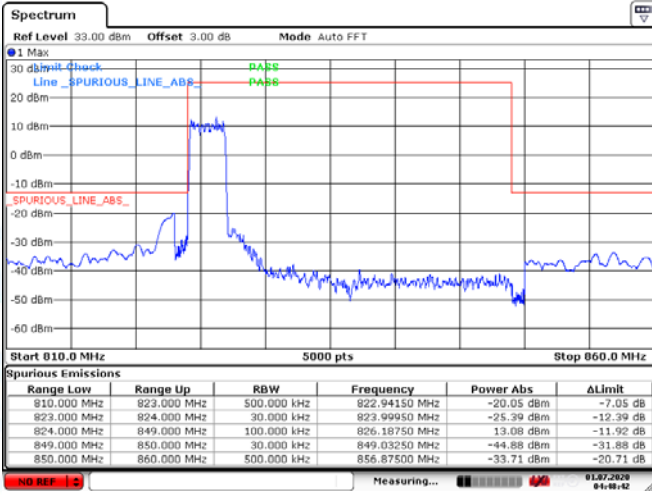

Low Channel

High Channel

LTE BAND 4 (20MHz RB Size 100& RB Offset 0 QPSK)

Date: 1.JUL.2020 04:35:43

Date: 1.JUL.2020 04:37:52

LTE BAND 4 (20MHz RB Size 25& RB Offset 0 16QAM)

Date: 1.JUL.2020 04:36:10

Date: 1.JUL.2020 04:36:45

Low Channel

High Channel

LTE BAND 5 1.4MHz RB Size 6& RB Offset 0 QPSK)

Date: 1.JUL.2020 04:43:25

Date: 1.JUL.2020 04:44:41

LTE BAND 5 (1.4MHz RB Size 6& RB Offset 0 16QAM)

Date: 1.JUL.2020 04:43:36

Date: 1.JUL.2020 04:44:28

Low Channel

High Channel

LTE BAND 5 (3MHz RB Size 15& RB Offset 0 QPSK)

Date: 1.JUL.2020 04:48:42

Date: 1.JUL.2020 04:46:45

LTE BAND 5 (3MHz RB Size 15& RB Offset 0 16QAM)

Date: 1.JUL.2020 04:48:23

Date: 1.JUL.2020 04:46:56

Low Channel

High Channel

LTE BAND 5 (5MHz RB Size 25& RB Offset 0 QPSK)

Date: 1.JUL.2020 04:50:19

Date: 1.JUL.2020 04:51:31

LTE BAND 5 (5MHz RB Size 25& RB Offset 0 16QAM)

Date: 1.JUL.2020 04:50:32

Date: 1.JUL.2020 04:51:20