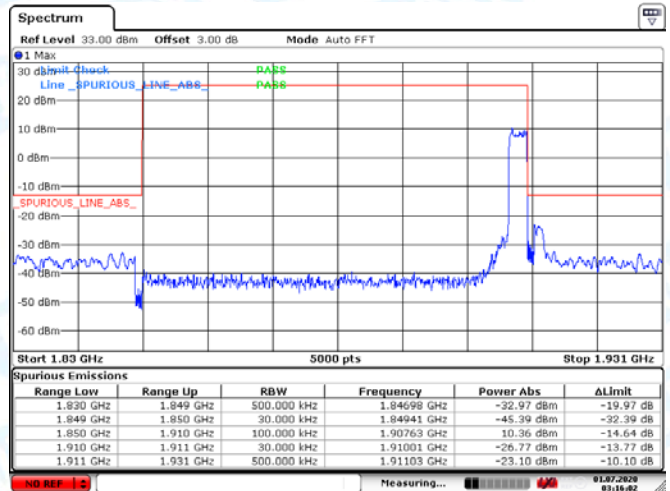

Low Channel

High Channel

LTE BAND 2 (3MHz RB Size 15& RB Offset 0 QPSK)

Date: 1.JUL.2020 03:13:55

Date: 1.JUL.2020 03:15:43

LTE BAND 2 (3MHz RB Size 15& RB Offset 0 16QAM)

Date: 1.JUL.2020 03:14:12

Date: 1.JUL.2020 03:16:02

Low Channel

High Channel

LTE BAND 2 (5MHz RB Size 25& RB Offset 0 QPSK)

Date: 1.JUL.2020 03:20:34

Date: 1.JUL.2020 03:23:41

LTE BAND 4 (5MHz RB Size 25& RB Offset 0 16QAM)

Date: 1.JUL.2020 03:21:39

Date: 1.JUL.2020 03:22:32