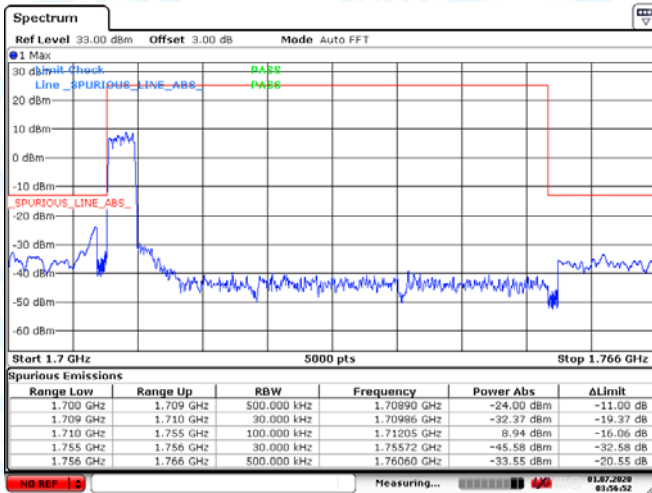

Low Channel

High Channel

LTE BAND 4 (1.4MHz RB Size 6& RB Offset 0 QPSK)

Date: 1.JUL.2020 03:51:25

Date: 1.JUL.2020 03:54:30

LTE BAND 4 (1.4MHz RB Size 6& RB Offset 0 16QAM)

Date: 1.JUL.2020 03:51:49

Date: 1.JUL.2020 03:54:09

Low Channel

High Channel

LTE BAND 4 (3MHz RB Size 15& RB Offset 0 QPSK)

Date: 1.JUL.2020 03:57:19

Date: 1.JUL.2020 04:00:13

LTE BAND 4 (3MHz RB Size 15& RB Offset 0 16QAM)

Date: 1.JUL.2020 03:56:52

Date: 1.JUL.2020 03:59:55

Low Channel

High Channel

LTE BAND 4 (5MHz RB Size 25& RB Offset 0 QPSK)

Date: 1.JUL.2020 04:04:50

Date: 1.JUL.2020 04:16:19

LTE BAND 4 (5MHz RB Size 25& RB Offset 0 16QAM)

Date: 1.JUL.2020 04:06:15

Date: 1.JUL.2020 04:15:36

Low Channel

High Channel

LTE BAND 4 (10MHz RB Size 50& RB Offset 0 QPSK)

Date: 1.JUL.2020 04:19:04

Date: 1.JUL.2020 04:22:49

LTE BAND 4 (10MHz RB Size 25& RB Offset 0 16QAM)

Date: 1.JUL.2020 04:20:32

Date: 1.JUL.2020 04:23:28