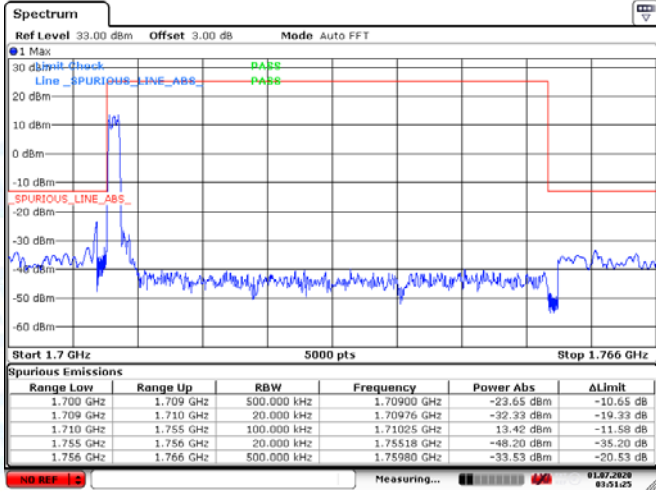

Low Channel

High Channel

LTE BAND 2 (15MHz RB Size 75& RB Offset 0 QPSK)

Date: 1.JUL.2020 03:33:28

Date: 1.JUL.2020 03:36:09

LTE BAND 2 (15MHz RB Size 25& RB Offset 0 16QAM)

Date: 1.JUL.2020 09:14:02

Date: 1.JUL.2020 09:13:44

Low Channel

High Channel

LTE BAND 2 (20MHz RB Size 100& RB Offset 0 QPSK)

Date: 1.JUL.2020 03:40:37

Date: 1.JUL.2020 03:41:52

LTE BAND 2 (20MHz RB Size 25& RB Offset 0 16QAM)

Date: 1.JUL.2020 09:17:07

Date: 1.JUL.2020 09:17:24

Low Channel

High Channel

LTE BAND 4 (1.4MHz RB Size 6& RB Offset 0 QPSK)

Date: 1.JUL.2020 03:51:25

Date: 1.JUL.2020 03:54:30

LTE BAND 4 (1.4MHz RB Size 6& RB Offset 0 16QAM)

Date: 1.JUL.2020 03:51:49

Date: 1.JUL.2020 03:54:09