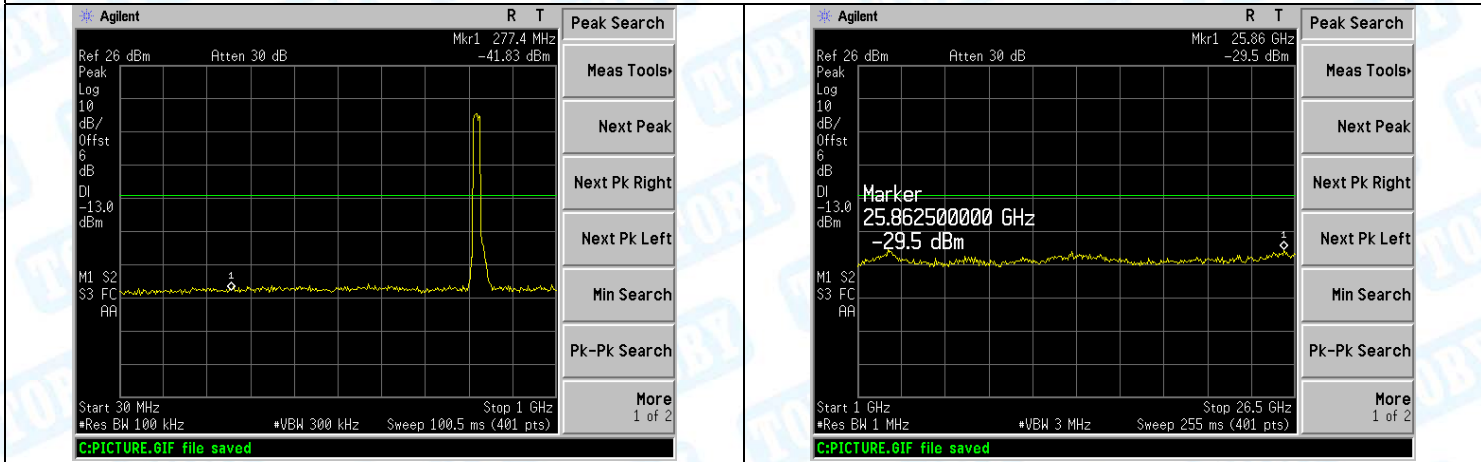

LTE BAND 26 (5MHz RB Size 25& RB Offset 0 QPSK-Low CH)

LTE BAND 26 (5MHz RB Size 25& RB Offset 0 QPSK-Middle CH)

LTE BAND 26 (5MHz RB Size 25& RB Offset 0 QPSK-High CH)

30MHz-1GHz	1GHz-26.5GHz
-------------------	---------------------

LTE BAND 26 (10MHz RB Size 50& RB Offset 0 QPSK-Low CH)

LTE BAND 26 (10MHz RB Size 50& RB Offset 0 QPSK-Middle CH)

LTE BAND 26 (10MHz RB Size 50& RB Offset 0 QPSK-High CH)

30MHz-1GHz	1GHz-26.5GHz
-------------------	---------------------

LTE BAND 26 (15MHz RB Size 75& RB Offset 0 QPSK-Low CH)

LTE BAND 26 (15MHz RB Size 75& RB Offset 0 QPSK-Middle CH)

LTE BAND 26 (15MHz RB Size 75& RB Offset 0 QPSK-High CH)

ATTACHMENT E--BAND EDGE TEST

Only show the worst case(max RB size).