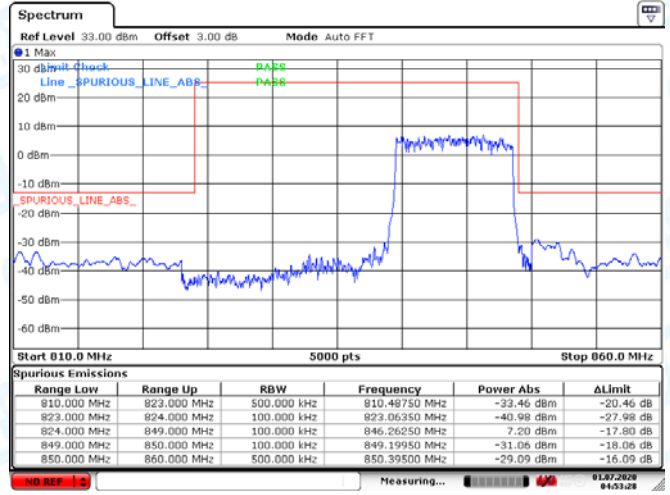

Low Channel

High Channel

LTE BAND 5 (3MHz RB Size 15& RB Offset 0 QPSK)

Date: 1.JUL.2020 04:48:42

Date: 1.JUL.2020 04:46:45

LTE BAND 5 (3MHz RB Size 15& RB Offset 0 16QAM)

Date: 1.JUL.2020 04:48:23

Date: 1.JUL.2020 04:46:56

Low Channel

High Channel

LTE BAND 5 (5MHz RB Size 25& RB Offset 0 QPSK)

Date: 1.JUL.2020 04:50:19

Date: 1.JUL.2020 04:51:31

LTE BAND 5 (5MHz RB Size 25& RB Offset 0 16QAM)

Date: 1.JUL.2020 04:50:32

Date: 1.JUL.2020 04:51:20

Low Channel

High Channel

LTE BAND 5 (10MHz RB Size 50& RB Offset 0 QPSK)

Date: 1.JUL.2020 04:53:55

Date: 1.JUL.2020 04:53:28

LTE BAND 5 (10MHz RB Size 25& RB Offset 0 16QAM)

Date: 1.JUL.2020 04:55:19

Date: 1.JUL.2020 04:52:46

Low Channel

High Channel

LTE BAND 12 (1.4MHz RB Size 1& RB Offset 0 QPSK)

Date: 1.JUL.2020 06:43:44

Date: 1.JUL.2020 06:46:14

LTE BAND 12 (1.4MHz RB Size 6& RB Offset 0 QPSK)

Date: 1.JUL.2020 06:44:08

Date: 1.JUL.2020 06:45:55