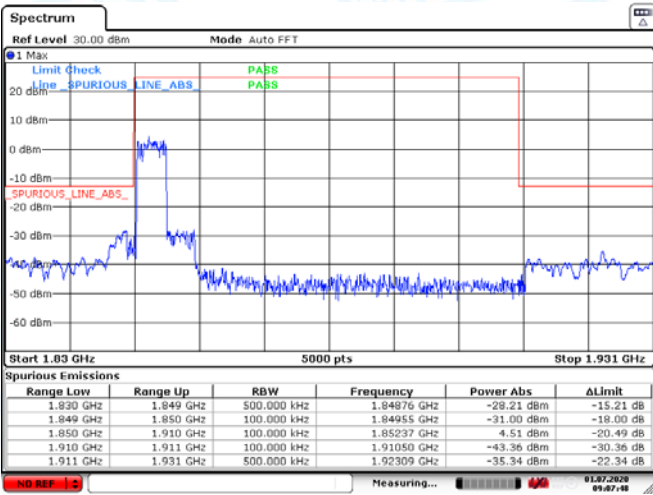

Low Channel

High Channel

LTE BAND 2 (5MHz RB Size 25& RB Offset 0 QPSK)

Date: 1.JUL.2020 03:20:34

Date: 1.JUL.2020 03:23:41

LTE BAND 4 (5MHz RB Size 25& RB Offset 0 16QAM)

Date: 1.JUL.2020 03:21:39

Date: 1.JUL.2020 03:22:32

Low Channel

High Channel

LTE BAND 2 (10MHz RB Size 50& RB Offset 0 QPSK)

Date: 1.JUL.2020 03:26:56

Date: 1.JUL.2020 03:30:03

LTE BAND 2 (10MHz RB Size 25& RB Offset 0 16QAM)

Date: 1.JUL.2020 09:07:48

Date: 1.JUL.2020 09:08:55

Low Channel

High Channel

LTE BAND 2 (15MHz RB Size 75& RB Offset 0 QPSK)

Date: 1.JUL.2020 03:33:28

Date: 1.JUL.2020 03:36:09

LTE BAND 2 (15MHz RB Size 25& RB Offset 0 16QAM)

Date: 1.JUL.2020 09:14:02

Date: 1.JUL.2020 09:13:44

Low Channel

High Channel

LTE BAND 2 (20MHz RB Size 100& RB Offset 0 QPSK)

Date: 1.JUL.2020 03:40:37

Date: 1.JUL.2020 03:41:52

LTE BAND 2 (20MHz RB Size 25& RB Offset 0 16QAM)

Date: 1.JUL.2020 09:17:07

Date: 1.JUL.2020 09:17:24