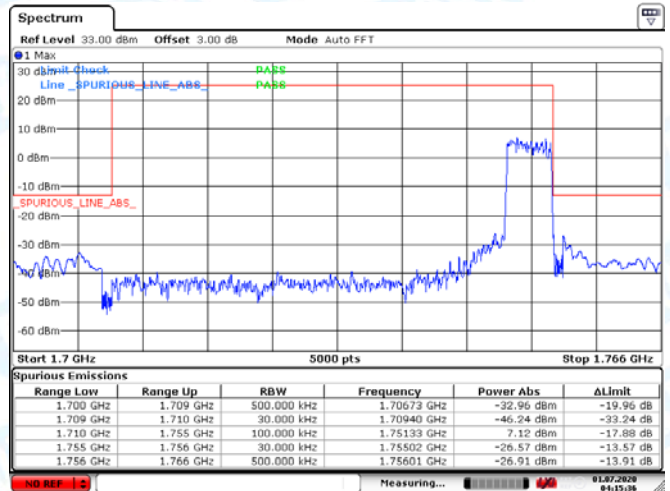

Low Channel

High Channel

LTE BAND 4 (3MHz RB Size 15& RB Offset 0 QPSK)

Date: 1.JUL.2020 03:57:19

Date: 1.JUL.2020 04:00:13

LTE BAND 4 (3MHz RB Size 15& RB Offset 0 16QAM)

Date: 1.JUL.2020 03:56:52

Date: 1.JUL.2020 03:59:55

Low Channel

High Channel

LTE BAND 4 (5MHz RB Size 25& RB Offset 0 QPSK)

Date: 1.JUL.2020 04:04:50

Date: 1.JUL.2020 04:16:19

LTE BAND 4 (5MHz RB Size 25& RB Offset 0 16QAM)

Date: 1.JUL.2020 04:06:15

Date: 1.JUL.2020 04:15:36

Low Channel

High Channel

LTE BAND 4 (10MHz RB Size 50& RB Offset 0 QPSK)

Date: 1.JUL.2020 04:19:04

Date: 1.JUL.2020 04:22:49

LTE BAND 4 (10MHz RB Size 25& RB Offset 0 16QAM)

Date: 1.JUL.2020 04:20:32

Date: 1.JUL.2020 04:23:28

Low Channel

High Channel

LTE BAND 4 (15MHz RB Size 75& RB Offset 0 QPSK)

Date: 1.JUL.2020 04:28:17

Date: 1.JUL.2020 04:32:48

LTE BAND 4 (15MHz RB Size 25& RB Offset 0 QPSK)

Date: 1.JUL.2020 04:31:17

Date: 1.JUL.2020 04:31:47