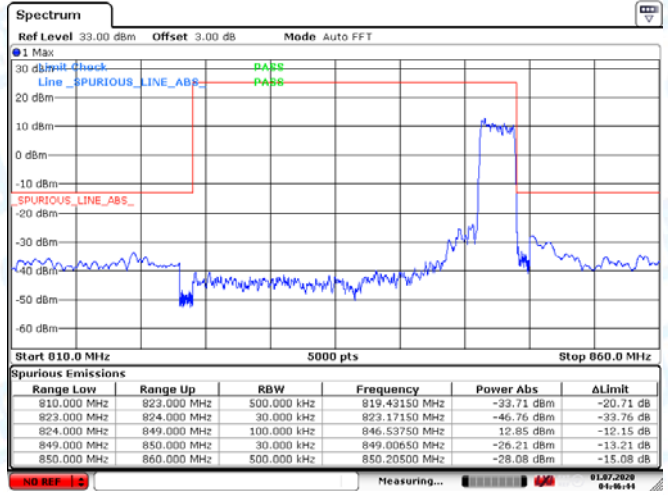

Low Channel

High Channel

LTE BAND 4 (20MHz RB Size 100& RB Offset 0 QPSK)

Date: 1.JUL.2020 04:35:43

Date: 1.JUL.2020 04:37:52

LTE BAND 4 (20MHz RB Size 25& RB Offset 0 16QAM)

Date: 1.JUL.2020 04:36:10

Date: 1.JUL.2020 04:36:45

Low Channel

High Channel

LTE BAND 5 1.4MHz RB Size 6& RB Offset 0 QPSK)

Date: 1.JUL.2020 04:43:25

Date: 1.JUL.2020 04:44:41

LTE BAND 5 (1.4MHz RB Size 6& RB Offset 0 16QAM)

Date: 1.JUL.2020 04:43:36

Date: 1.JUL.2020 04:44:28

Low Channel

High Channel

LTE BAND 5 (3MHz RB Size 15& RB Offset 0 QPSK)

Date: 1.JUL.2020 04:48:42

Date: 1.JUL.2020 04:46:45

LTE BAND 5 (3MHz RB Size 15& RB Offset 0 16QAM)

Date: 1.JUL.2020 04:48:23

Date: 1.JUL.2020 04:46:56

Low Channel

High Channel

LTE BAND 5 (5MHz RB Size 25& RB Offset 0 QPSK)

Date: 1.JUL.2020 04:50:19

Date: 1.JUL.2020 04:51:31

LTE BAND 5 (5MHz RB Size 25& RB Offset 0 16QAM)

Date: 1.JUL.2020 04:50:32

Date: 1.JUL.2020 04:51:20