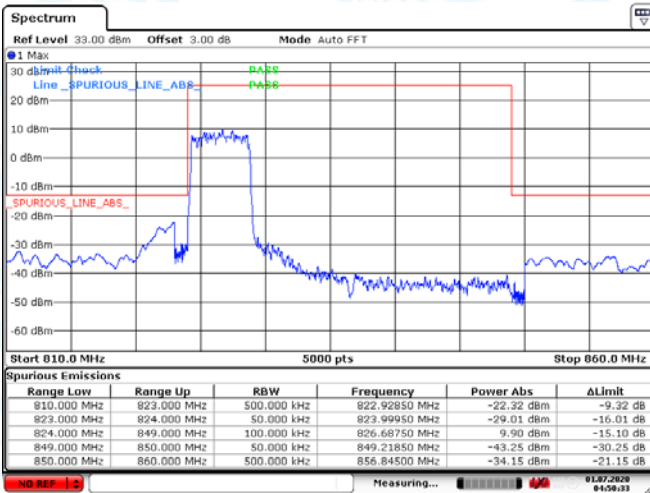

Low Channel

High Channel

LTE BAND 5 (3MHz RB Size 15& RB Offset 0 QPSK)

Date: 1.JUL.2020 04:48:42

Date: 1.JUL.2020 04:46:45

LTE BAND 5 (3MHz RB Size 15& RB Offset 0 16QAM)

Date: 1.JUL.2020 04:48:23

Date: 1.JUL.2020 04:46:56

Low Channel

High Channel

LTE BAND 5 (5MHz RB Size 25& RB Offset 0 QPSK)

Date: 1.JUL.2020 04:50:19

Date: 1.JUL.2020 04:51:31

LTE BAND 5 (5MHz RB Size 25& RB Offset 0 16QAM)

Date: 1.JUL.2020 04:50:32

Date: 1.JUL.2020 04:51:20

Low Channel

High Channel

LTE BAND 5 (10MHz RB Size 50& RB Offset 0 QPSK)

Date: 1.JUL.2020 04:53:55

Date: 1.JUL.2020 04:53:28

LTE BAND 5 (10MHz RB Size 25& RB Offset 0 16QAM)

Date: 1.JUL.2020 04:55:19

Date: 1.JUL.2020 04:52:46

Low Channel

High Channel

LTE BAND 12 (1.4MHz RB Size 1& RB Offset 0 QPSK)

Date: 1.JUL.2020 06:43:44

Date: 1.JUL.2020 06:46:14

LTE BAND 12 (1.4MHz RB Size 6& RB Offset 0 QPSK)

Date: 1.JUL.2020 06:44:08

Date: 1.JUL.2020 06:45:55