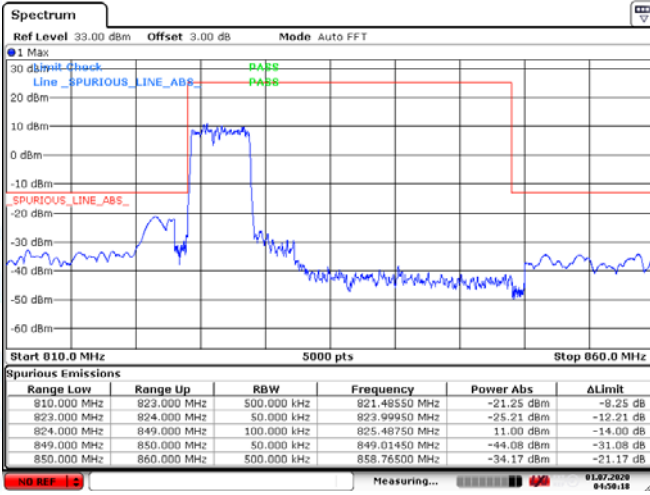

Low Channel

High Channel

LTE BAND 5 1.4MHz RB Size 6& RB Offset 0 QPSK)

Date: 1.JUL.2020 04:43:25

Date: 1.JUL.2020 04:44:41

LTE BAND 5 (1.4MHz RB Size 6& RB Offset 0 16QAM)

Date: 1.JUL.2020 04:43:36

Date: 1.JUL.2020 04:44:28

Low Channel

High Channel

LTE BAND 5 (3MHz RB Size 15& RB Offset 0 QPSK)

Date: 1.JUL.2020 04:48:42

Date: 1.JUL.2020 04:46:45

LTE BAND 5 (3MHz RB Size 15& RB Offset 0 16QAM)

Date: 1.JUL.2020 04:48:23

Date: 1.JUL.2020 04:46:56

Low Channel

High Channel

LTE BAND 5 (5MHz RB Size 25& RB Offset 0 QPSK)

Date: 1.JUL.2020 04:50:19

Date: 1.JUL.2020 04:51:31

LTE BAND 5 (5MHz RB Size 25& RB Offset 0 16QAM)

Date: 1.JUL.2020 04:50:32

Date: 1.JUL.2020 04:51:20

Low Channel

High Channel

LTE BAND 5 (10MHz RB Size 50& RB Offset 0 QPSK)

Date: 1.JUL.2020 04:53:55

Date: 1.JUL.2020 04:53:28

LTE BAND 5 (10MHz RB Size 25& RB Offset 0 16QAM)

Date: 1.JUL.2020 04:55:19

Date: 1.JUL.2020 04:52:46