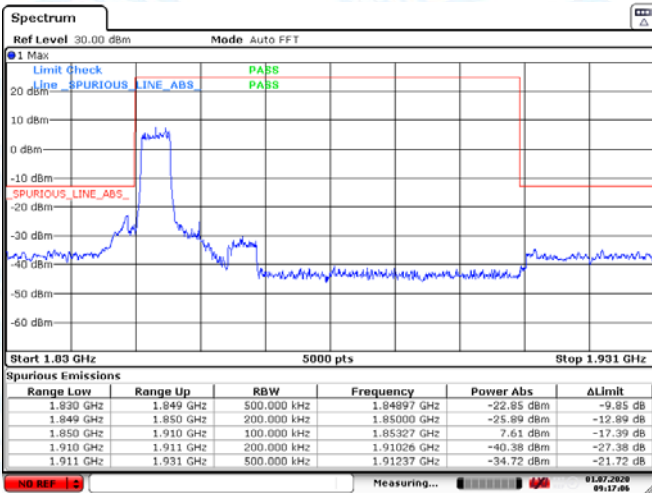

Low Channel

High Channel

LTE BAND 2 (15MHz RB Size 75& RB Offset 0 QPSK)

Date: 1.JUL.2020 03:33:28

Date: 1.JUL.2020 03:36:09

LTE BAND 2 (15MHz RB Size 25& RB Offset 0 16QAM)

Date: 1.JUL.2020 09:14:02

Date: 1.JUL.2020 09:13:44

Low Channel

High Channel

LTE BAND 2 (20MHz RB Size 100& RB Offset 0 QPSK)

Date: 1.JUL.2020 03:40:37

Date: 1.JUL.2020 03:41:52

LTE BAND 2 (20MHz RB Size 25& RB Offset 0 16QAM)

Date: 1.JUL.2020 09:17:07

Date: 1.JUL.2020 09:17:24

Low Channel

High Channel

LTE BAND 4 (1.4MHz RB Size 6& RB Offset 0 QPSK)

Date: 1.JUL.2020 03:51:25

Date: 1.JUL.2020 03:54:30

LTE BAND 4 (1.4MHz RB Size 6& RB Offset 0 16QAM)

Date: 1.JUL.2020 03:51:49

Date: 1.JUL.2020 03:54:09

Low Channel

High Channel

LTE BAND 4 (3MHz RB Size 15& RB Offset 0 QPSK)

Date: 1.JUL.2020 03:57:19

Date: 1.JUL.2020 04:00:13

LTE BAND 4 (3MHz RB Size 15& RB Offset 0 16QAM)

Date: 1.JUL.2020 03:56:52

Date: 1.JUL.2020 03:59:55