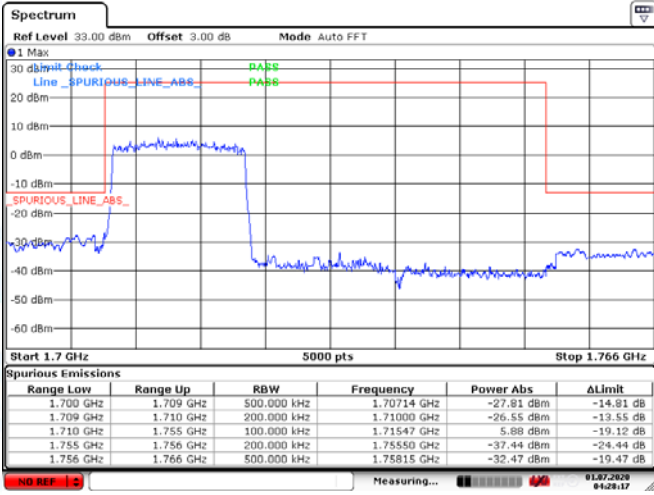

Low Channel

High Channel

LTE BAND 4 (5MHz RB Size 25& RB Offset 0 QPSK)

Date: 1.JUL.2020 04:04:50

Date: 1.JUL.2020 04:16:19

LTE BAND 4 (5MHz RB Size 25& RB Offset 0 16QAM)

Date: 1.JUL.2020 04:06:15

Date: 1.JUL.2020 04:15:36

Low Channel

High Channel

LTE BAND 4 (10MHz RB Size 50& RB Offset 0 QPSK)

Date: 1.JUL.2020 04:19:04

Date: 1.JUL.2020 04:22:49

LTE BAND 4 (10MHz RB Size 25& RB Offset 0 16QAM)

Date: 1.JUL.2020 04:20:32

Date: 1.JUL.2020 04:23:28

Low Channel

High Channel

LTE BAND 4 (15MHz RB Size 75& RB Offset 0 QPSK)

Date: 1.JUL.2020 04:28:17

Date: 1.JUL.2020 04:32:48

LTE BAND 4 (15MHz RB Size 25& RB Offset 0 QPSK)

Date: 1.JUL.2020 04:31:17

Date: 1.JUL.2020 04:31:47

Low Channel

High Channel

LTE BAND 4 (20MHz RB Size 100& RB Offset 0 QPSK)

Date: 1.JUL.2020 04:35:43

Date: 1.JUL.2020 04:37:52

LTE BAND 4 (20MHz RB Size 25& RB Offset 0 16QAM)

Date: 1.JUL.2020 04:36:10

Date: 1.JUL.2020 04:36:45