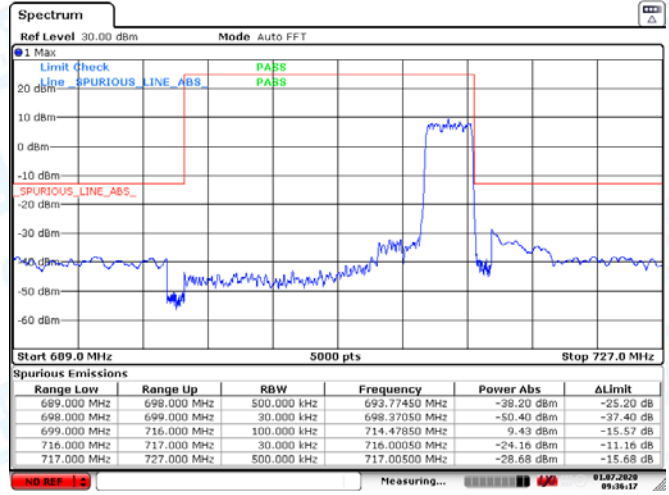

Low Channel

High Channel

LTE BAND 5 (10MHz RB Size 50& RB Offset 0 QPSK)

Date: 1.JUL.2020 04:53:55

Date: 1.JUL.2020 04:53:28

LTE BAND 5 (10MHz RB Size 25& RB Offset 0 16QAM)

Date: 1.JUL.2020 04:55:19

Date: 1.JUL.2020 04:52:46

Low Channel

High Channel

LTE BAND 12 (1.4MHz RB Size 1& RB Offset 0 QPSK)

Date: 1.JUL.2020 06:43:44

Date: 1.JUL.2020 06:46:14

LTE BAND 12 (1.4MHz RB Size 6& RB Offset 0 QPSK)

Date: 1.JUL.2020 06:44:08

Date: 1.JUL.2020 06:45:55

Low Channel

High Channel

LTE BAND 12 (3MHz RB Size 15& RB Offset 0 QPSK)

Date: 1.JUL.2020 09:34:18

Date: 1.JUL.2020 09:36:16

LTE BAND 12 (3MHz RB Size 15& RB Offset 0 16QAM)

Date: 1.JUL.2020 09:34:31

Date: 1.JUL.2020 09:35:44