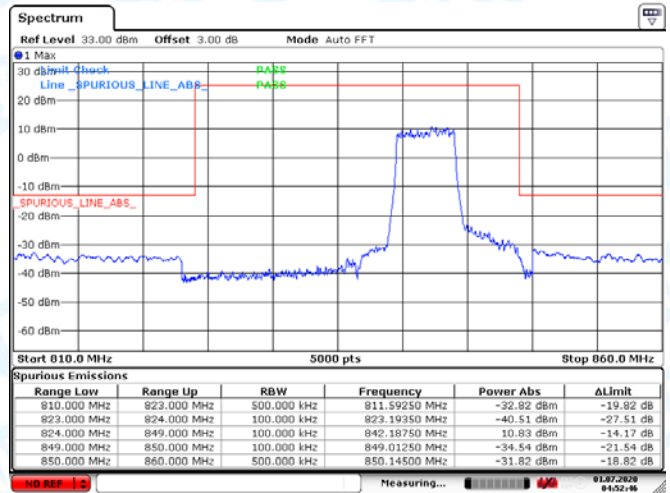

Low Channel

High Channel

LTE BAND 5 (5MHz RB Size 25& RB Offset 0 QPSK)

Date: 1.JUL.2020 04:50:19

Date: 1.JUL.2020 04:51:31

LTE BAND 5 (5MHz RB Size 25& RB Offset 0 16QAM)

Date: 1.JUL.2020 04:50:32

Date: 1.JUL.2020 04:51:20

Low Channel

High Channel

LTE BAND 5 (10MHz RB Size 50& RB Offset 0 QPSK)

Date: 1.JUL.2020 04:53:55

Date: 1.JUL.2020 04:53:28

LTE BAND 5 (10MHz RB Size 25& RB Offset 0 16QAM)

Date: 1.JUL.2020 04:55:19

Date: 1.JUL.2020 04:52:46

Low Channel

High Channel

LTE BAND 12 (1.4MHz RB Size 1& RB Offset 0 QPSK)

Date: 1.JUL.2020 06:43:44

Date: 1.JUL.2020 06:46:14

LTE BAND 12 (1.4MHz RB Size 6& RB Offset 0 QPSK)

Date: 1.JUL.2020 06:44:08

Date: 1.JUL.2020 06:45:55

Low Channel

High Channel

LTE BAND 12 (3MHz RB Size 15& RB Offset 0 QPSK)

Date: 1.JUL.2020 09:34:18

Date: 1.JUL.2020 09:36:16

LTE BAND 12 (3MHz RB Size 15& RB Offset 0 16QAM)

Date: 1.JUL.2020 09:34:31

Date: 1.JUL.2020 09:35:44