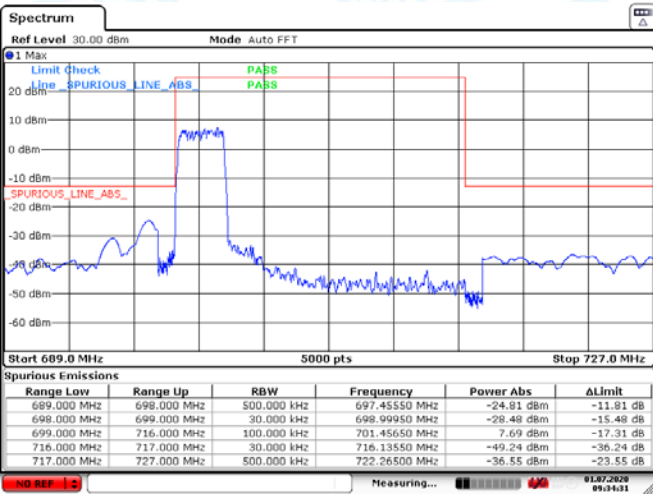

Low Channel

High Channel

LTE BAND 5 (10MHz RB Size 50& RB Offset 0 QPSK)

Date: 1.JUL.2020 04:53:55

Date: 1.JUL.2020 04:53:28

LTE BAND 5 (10MHz RB Size 25& RB Offset 0 16QAM)

Date: 1.JUL.2020 04:55:19

Date: 1.JUL.2020 04:52:46

Low Channel

High Channel

LTE BAND 12 (1.4MHz RB Size 1& RB Offset 0 QPSK)

Date: 1.JUL.2020 06:43:44

Date: 1.JUL.2020 06:46:14

LTE BAND 12 (1.4MHz RB Size 6& RB Offset 0 QPSK)

Date: 1.JUL.2020 06:44:08

Date: 1.JUL.2020 06:45:55

Low Channel

High Channel

LTE BAND 12 (3MHz RB Size 15& RB Offset 0 QPSK)

Date: 1.JUL.2020 09:34:18

Date: 1.JUL.2020 09:36:16

LTE BAND 12 (3MHz RB Size 15& RB Offset 0 16QAM)

Date: 1.JUL.2020 09:34:31

Date: 1.JUL.2020 09:35:44