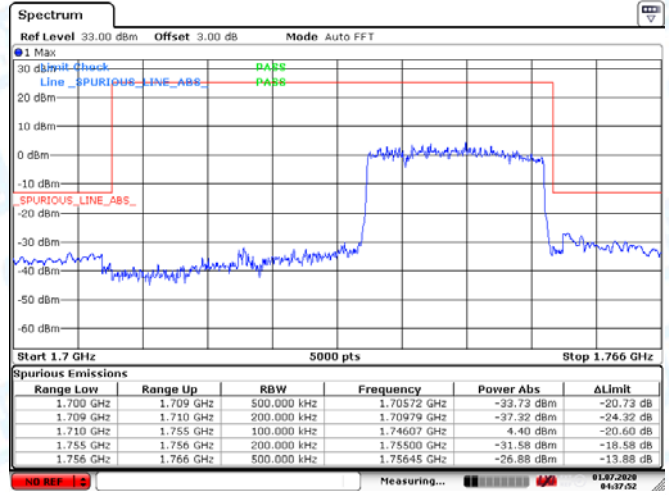

Low Channel

High Channel

LTE BAND 4 (10MHz RB Size 50& RB Offset 0 QPSK)

Date: 1.JUL.2020 04:19:04

Date: 1.JUL.2020 04:22:49

LTE BAND 4 (10MHz RB Size 25& RB Offset 0 16QAM)

Date: 1.JUL.2020 04:20:32

Date: 1.JUL.2020 04:23:28

Low Channel

High Channel

LTE BAND 4 (15MHz RB Size 75& RB Offset 0 QPSK)

Date: 1.JUL.2020 04:28:17

Date: 1.JUL.2020 04:32:48

LTE BAND 4 (15MHz RB Size 25& RB Offset 0 QPSK)

Date: 1.JUL.2020 04:31:17

Date: 1.JUL.2020 04:31:47

Low Channel

High Channel

LTE BAND 4 (20MHz RB Size 100& RB Offset 0 QPSK)

Date: 1.JUL.2020 04:35:43

Date: 1.JUL.2020 04:37:52

LTE BAND 4 (20MHz RB Size 25& RB Offset 0 16QAM)

Date: 1.JUL.2020 04:36:10

Date: 1.JUL.2020 04:36:45

Low Channel

High Channel

LTE BAND 5 1.4MHz RB Size 6& RB Offset 0 QPSK)

Date: 1.JUL.2020 04:43:25

Date: 1.JUL.2020 04:44:41

LTE BAND 5 (1.4MHz RB Size 6& RB Offset 0 16QAM)

Date: 1.JUL.2020 04:43:36

Date: 1.JUL.2020 04:44:28