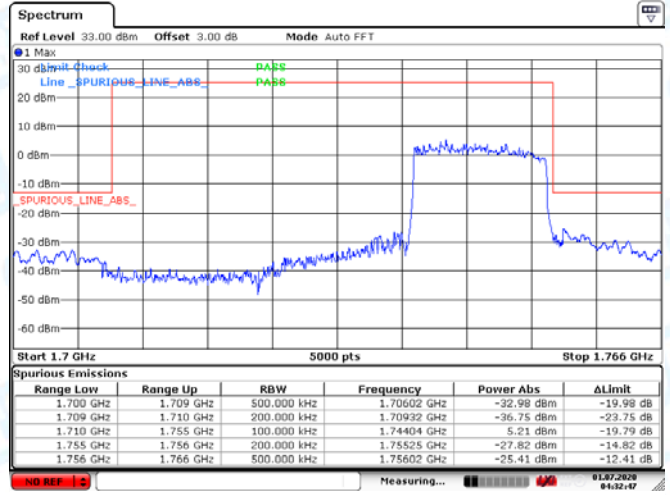

Low Channel

High Channel

LTE BAND 4 (5MHz RB Size 25& RB Offset 0 QPSK)

Date: 1.JUL.2020 04:04:50

Date: 1.JUL.2020 04:16:19

LTE BAND 4 (5MHz RB Size 25& RB Offset 0 16QAM)

Date: 1.JUL.2020 04:06:15

Date: 1.JUL.2020 04:15:36

Low Channel

High Channel

LTE BAND 4 (10MHz RB Size 50& RB Offset 0 QPSK)

Date: 1.JUL.2020 04:19:04

Date: 1.JUL.2020 04:22:49

LTE BAND 4 (10MHz RB Size 25& RB Offset 0 16QAM)

Date: 1.JUL.2020 04:20:32

Date: 1.JUL.2020 04:23:28

Low Channel

High Channel

LTE BAND 4 (15MHz RB Size 75& RB Offset 0 QPSK)

Date: 1.JUL.2020 04:28:17

Date: 1.JUL.2020 04:32:48

LTE BAND 4 (15MHz RB Size 25& RB Offset 0 QPSK)

Date: 1.JUL.2020 04:31:17

Date: 1.JUL.2020 04:31:47

Low Channel

High Channel

LTE BAND 4 (20MHz RB Size 100& RB Offset 0 QPSK)

Date: 1.JUL.2020 04:35:43

Date: 1.JUL.2020 04:37:52

LTE BAND 4 (20MHz RB Size 25& RB Offset 0 16QAM)

Date: 1.JUL.2020 04:36:10

Date: 1.JUL.2020 04:36:45