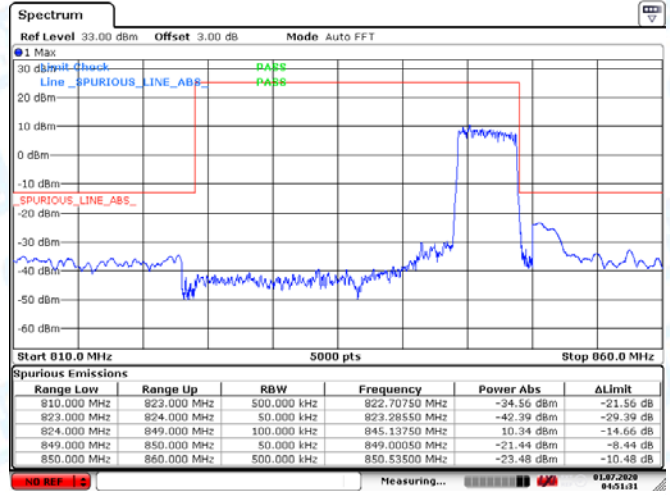

Low Channel

High Channel

LTE BAND 5 1.4MHz RB Size 6& RB Offset 0 QPSK)

Date: 1.JUL.2020 04:43:25

Date: 1.JUL.2020 04:44:41

LTE BAND 5 (1.4MHz RB Size 6& RB Offset 0 16QAM)

Date: 1.JUL.2020 04:43:36

Date: 1.JUL.2020 04:44:28

Low Channel

High Channel

LTE BAND 5 (3MHz RB Size 15& RB Offset 0 QPSK)

Date: 1.JUL.2020 04:48:42

Date: 1.JUL.2020 04:46:45

LTE BAND 5 (3MHz RB Size 15& RB Offset 0 16QAM)

Date: 1.JUL.2020 04:48:23

Date: 1.JUL.2020 04:46:56

Low Channel

High Channel

LTE BAND 5 (5MHz RB Size 25& RB Offset 0 QPSK)

Date: 1.JUL.2020 04:50:19

Date: 1.JUL.2020 04:51:31

LTE BAND 5 (5MHz RB Size 25& RB Offset 0 16QAM)

Date: 1.JUL.2020 04:50:32

Date: 1.JUL.2020 04:51:20

Low Channel

High Channel

LTE BAND 5 (10MHz RB Size 50& RB Offset 0 QPSK)

Date: 1.JUL.2020 04:53:55

Date: 1.JUL.2020 04:53:28

LTE BAND 5 (10MHz RB Size 25& RB Offset 0 16QAM)

Date: 1.JUL.2020 04:55:19

Date: 1.JUL.2020 04:52:46