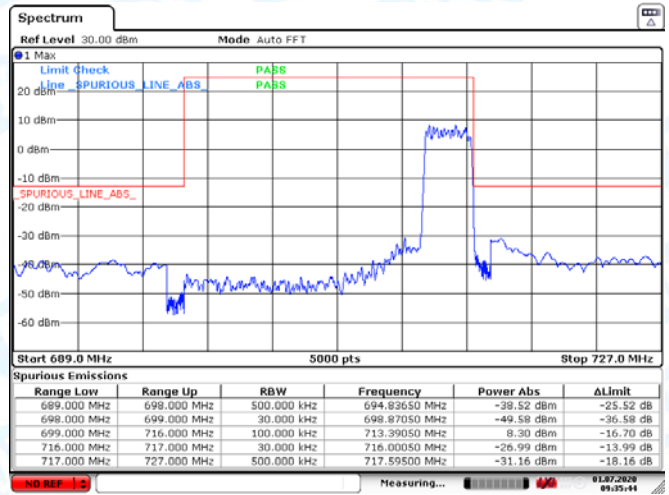

Low Channel

High Channel

LTE BAND 5 (10MHz RB Size 50& RB Offset 0 QPSK)

Date: 1.JUL.2020 04:53:55

Date: 1.JUL.2020 04:53:28

LTE BAND 5 (10MHz RB Size 25& RB Offset 0 16QAM)

Date: 1.JUL.2020 04:55:19

Date: 1.JUL.2020 04:52:46

Low Channel

High Channel

LTE BAND 12 (1.4MHz RB Size 1& RB Offset 0 QPSK)

Date: 1.JUL.2020 06:43:44

Date: 1.JUL.2020 06:46:14

LTE BAND 12 (1.4MHz RB Size 6& RB Offset 0 QPSK)

Date: 1.JUL.2020 06:44:08

Date: 1.JUL.2020 06:45:55

Low Channel

High Channel

LTE BAND 12 (3MHz RB Size 15& RB Offset 0 QPSK)

Date: 1.JUL.2020 09:34:18

Date: 1.JUL.2020 09:36:16

LTE BAND 12 (3MHz RB Size 15& RB Offset 0 16QAM)

Date: 1.JUL.2020 09:34:31

Date: 1.JUL.2020 09:35:44