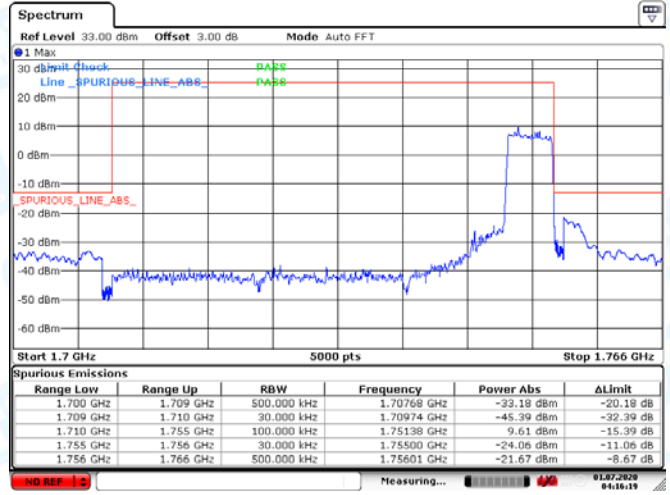

Low Channel

High Channel

LTE BAND 4 (1.4MHz RB Size 6& RB Offset 0 QPSK)

Date: 1.JUL.2020 03:51:25

Date: 1.JUL.2020 03:54:30

LTE BAND 4 (1.4MHz RB Size 6& RB Offset 0 16QAM)

Date: 1.JUL.2020 03:51:49

Date: 1.JUL.2020 03:54:09

Low Channel

High Channel

LTE BAND 4 (3MHz RB Size 15& RB Offset 0 QPSK)

Date: 1.JUL.2020 03:57:19

Date: 1.JUL.2020 04:00:13

LTE BAND 4 (3MHz RB Size 15& RB Offset 0 16QAM)

Date: 1.JUL.2020 03:56:52

Date: 1.JUL.2020 03:59:55

Low Channel

High Channel

LTE BAND 4 (5MHz RB Size 25& RB Offset 0 QPSK)

Date: 1.JUL.2020 04:04:50

Date: 1.JUL.2020 04:16:19

LTE BAND 4 (5MHz RB Size 25& RB Offset 0 16QAM)

Date: 1.JUL.2020 04:06:15

Date: 1.JUL.2020 04:15:36

Low Channel

High Channel

LTE BAND 4 (10MHz RB Size 50& RB Offset 0 QPSK)

Date: 1.JUL.2020 04:19:04

Date: 1.JUL.2020 04:22:49

LTE BAND 4 (10MHz RB Size 25& RB Offset 0 16QAM)

Date: 1.JUL.2020 04:20:32

Date: 1.JUL.2020 04:23:28