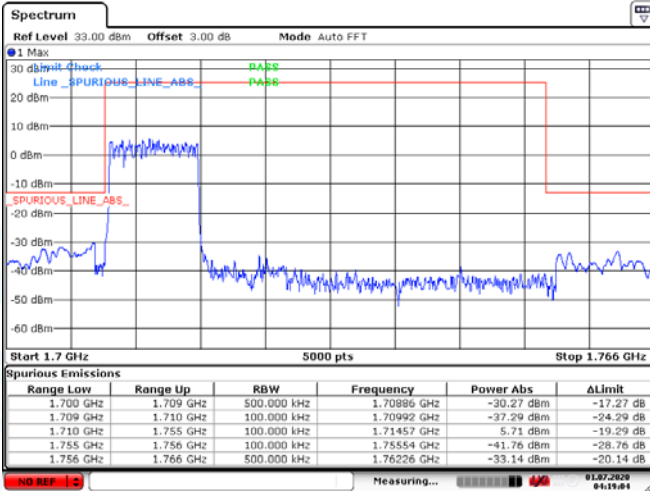

Low Channel

High Channel

LTE BAND 4 (3MHz RB Size 15& RB Offset 0 QPSK)

Date: 1.JUL.2020 03:57:19

Date: 1.JUL.2020 04:00:13

LTE BAND 4 (3MHz RB Size 15& RB Offset 0 16QAM)

Date: 1.JUL.2020 03:56:52

Date: 1.JUL.2020 03:59:55

Low Channel

High Channel

LTE BAND 4 (5MHz RB Size 25& RB Offset 0 QPSK)

Date: 1.JUL.2020 04:04:50

Date: 1.JUL.2020 04:16:19

LTE BAND 4 (5MHz RB Size 25& RB Offset 0 16QAM)

Date: 1.JUL.2020 04:06:15

Date: 1.JUL.2020 04:15:36

Low Channel

High Channel

LTE BAND 4 (10MHz RB Size 50& RB Offset 0 QPSK)

Date: 1.JUL.2020 04:19:04

Date: 1.JUL.2020 04:22:49

LTE BAND 4 (10MHz RB Size 25& RB Offset 0 16QAM)

Date: 1.JUL.2020 04:20:32

Date: 1.JUL.2020 04:23:28

Low Channel

High Channel

LTE BAND 4 (15MHz RB Size 75& RB Offset 0 QPSK)

Date: 1.JUL.2020 04:28:17

Date: 1.JUL.2020 04:32:48

LTE BAND 4 (15MHz RB Size 25& RB Offset 0 QPSK)

Date: 1.JUL.2020 04:31:17

Date: 1.JUL.2020 04:31:47