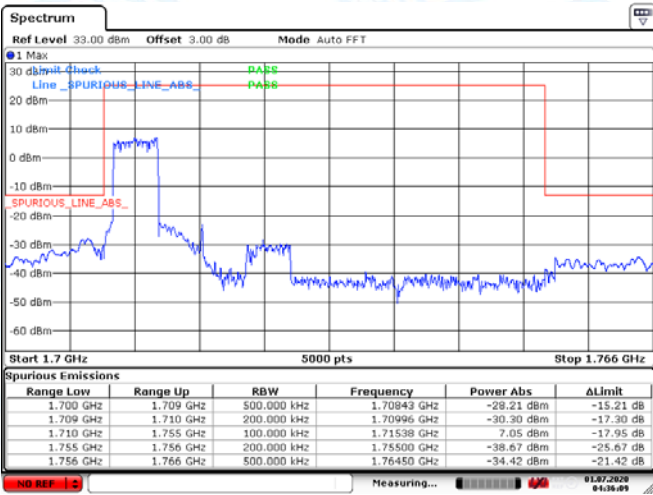

Low Channel

High Channel

LTE BAND 4 (15MHz RB Size 75& RB Offset 0 QPSK)

Date: 1.JUL.2020 04:28:17

Date: 1.JUL.2020 04:32:48

LTE BAND 4 (15MHz RB Size 25& RB Offset 0 QPSK)

Date: 1.JUL.2020 04:31:17

Date: 1.JUL.2020 04:31:47

Low Channel

High Channel

LTE BAND 4 (20MHz RB Size 100& RB Offset 0 QPSK)

Date: 1.JUL.2020 04:35:43

Date: 1.JUL.2020 04:37:52

LTE BAND 4 (20MHz RB Size 25& RB Offset 0 16QAM)

Date: 1.JUL.2020 04:36:10

Date: 1.JUL.2020 04:36:45

Low Channel

High Channel

LTE BAND 5 1.4MHz RB Size 6& RB Offset 0 QPSK)

Date: 1.JUL.2020 04:43:25

Date: 1.JUL.2020 04:44:41

LTE BAND 5 (1.4MHz RB Size 6& RB Offset 0 16QAM)

Date: 1.JUL.2020 04:43:36

Date: 1.JUL.2020 04:44:28

Low Channel

High Channel

LTE BAND 5 (3MHz RB Size 15& RB Offset 0 QPSK)

Date: 1.JUL.2020 04:48:42

Date: 1.JUL.2020 04:46:45

LTE BAND 5 (3MHz RB Size 15& RB Offset 0 16QAM)

Date: 1.JUL.2020 04:48:23

Date: 1.JUL.2020 04:46:56