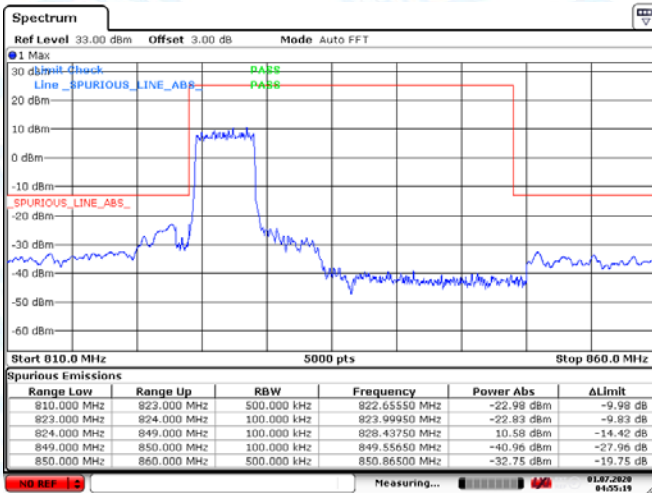

Low Channel

High Channel

LTE BAND 5 (5MHz RB Size 25& RB Offset 0 QPSK)

Date: 1.JUL.2020 04:50:19

Date: 1.JUL.2020 04:51:31

LTE BAND 5 (5MHz RB Size 25& RB Offset 0 16QAM)

Date: 1.JUL.2020 04:50:32

Date: 1.JUL.2020 04:51:20

Low Channel

High Channel

LTE BAND 5 (10MHz RB Size 50& RB Offset 0 QPSK)

Date: 1.JUL.2020 04:53:55

Date: 1.JUL.2020 04:53:28

LTE BAND 5 (10MHz RB Size 25& RB Offset 0 16QAM)

Date: 1.JUL.2020 04:55:19

Date: 1.JUL.2020 04:52:46

Low Channel

High Channel

LTE BAND 12 (1.4MHz RB Size 1& RB Offset 0 QPSK)

Date: 1.JUL.2020 06:43:44

Date: 1.JUL.2020 06:46:14

LTE BAND 12 (1.4MHz RB Size 6& RB Offset 0 QPSK)

Date: 1.JUL.2020 06:44:08

Date: 1.JUL.2020 06:45:55

Low Channel

High Channel

LTE BAND 12 (3MHz RB Size 15& RB Offset 0 QPSK)

Date: 1.JUL.2020 09:34:18

Date: 1.JUL.2020 09:36:16

LTE BAND 12 (3MHz RB Size 15& RB Offset 0 16QAM)

Date: 1.JUL.2020 09:34:31

Date: 1.JUL.2020 09:35:44