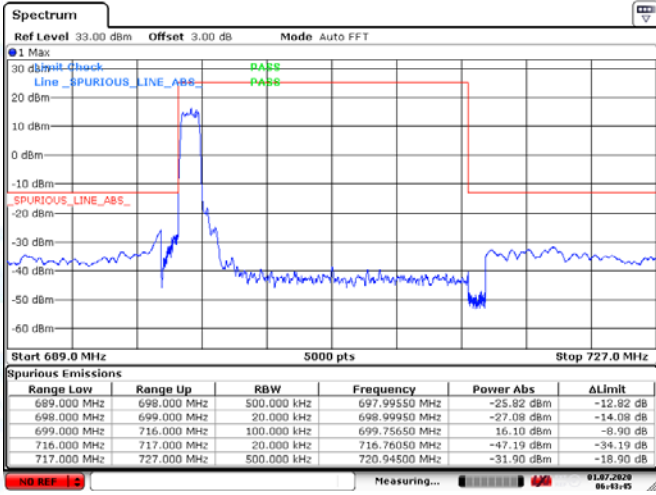

Low Channel

High Channel

LTE BAND 5 (5MHz RB Size 25& RB Offset 0 QPSK)

Date: 1.JUL.2020 04:50:19

Date: 1.JUL.2020 04:51:31

LTE BAND 5 (5MHz RB Size 25& RB Offset 0 16QAM)

Date: 1.JUL.2020 04:50:32

Date: 1.JUL.2020 04:51:20

Low Channel

High Channel

LTE BAND 5 (10MHz RB Size 50& RB Offset 0 QPSK)

Date: 1.JUL.2020 04:53:55

Date: 1.JUL.2020 04:53:28

LTE BAND 5 (10MHz RB Size 25& RB Offset 0 16QAM)

Date: 1.JUL.2020 04:55:19

Date: 1.JUL.2020 04:52:46

Low Channel

High Channel

LTE BAND 12 (1.4MHz RB Size 1& RB Offset 0 QPSK)

Date: 1.JUL.2020 06:43:44

Date: 1.JUL.2020 06:46:14

LTE BAND 12 (1.4MHz RB Size 6& RB Offset 0 QPSK)

Date: 1.JUL.2020 06:44:08

Date: 1.JUL.2020 06:45:55

Low Channel

High Channel

LTE BAND 12 (3MHz RB Size 15& RB Offset 0 QPSK)

Date: 1.JUL.2020 09:34:18

Date: 1.JUL.2020 09:36:16

LTE BAND 12 (3MHz RB Size 15& RB Offset 0 16QAM)

Date: 1.JUL.2020 09:34:31

Date: 1.JUL.2020 09:35:44