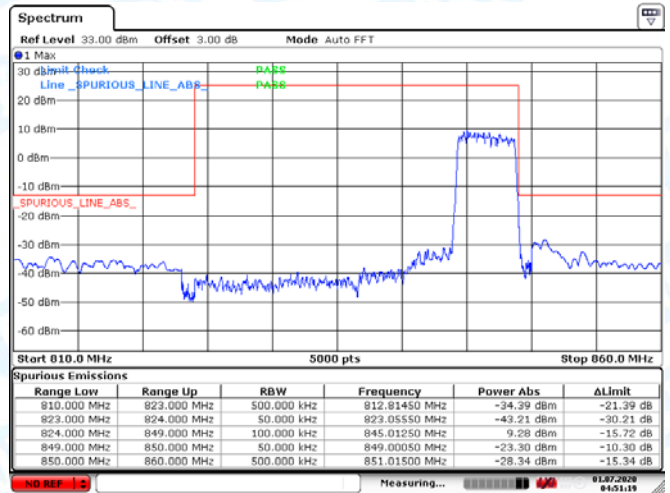

Low Channel

High Channel

LTE BAND 5 (3MHz RB Size 15& RB Offset 0 QPSK)

Date: 1.JUL.2020 04:48:42

Date: 1.JUL.2020 04:46:45

LTE BAND 5 (3MHz RB Size 15& RB Offset 0 16QAM)

Date: 1.JUL.2020 04:48:23

Date: 1.JUL.2020 04:46:56

Low Channel

High Channel

LTE BAND 5 (5MHz RB Size 25& RB Offset 0 QPSK)

Date: 1.JUL.2020 04:50:19

Date: 1.JUL.2020 04:51:31

LTE BAND 5 (5MHz RB Size 25& RB Offset 0 16QAM)

Date: 1.JUL.2020 04:50:32

Date: 1.JUL.2020 04:51:20

Low Channel

High Channel

LTE BAND 5 (10MHz RB Size 50& RB Offset 0 QPSK)

Date: 1.JUL.2020 04:53:55

Date: 1.JUL.2020 04:53:28

LTE BAND 5 (10MHz RB Size 25& RB Offset 0 16QAM)

Date: 1.JUL.2020 04:55:19

Date: 1.JUL.2020 04:52:46

Low Channel

High Channel

LTE BAND 12 (1.4MHz RB Size 1& RB Offset 0 QPSK)

Date: 1.JUL.2020 06:43:44

Date: 1.JUL.2020 06:46:14

LTE BAND 12 (1.4MHz RB Size 6& RB Offset 0 QPSK)

Date: 1.JUL.2020 06:44:08

Date: 1.JUL.2020 06:45:55