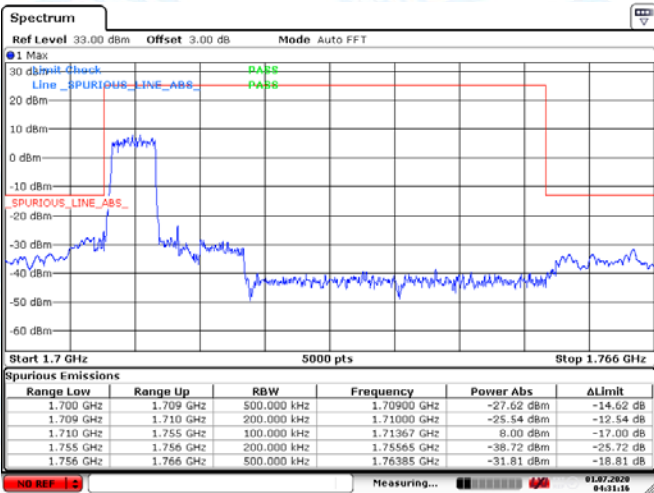

Low Channel

High Channel

LTE BAND 4 (10MHz RB Size 50& RB Offset 0 QPSK)

Date: 1.JUL.2020 04:19:04

Date: 1.JUL.2020 04:22:49

LTE BAND 4 (10MHz RB Size 25& RB Offset 0 16QAM)

Date: 1.JUL.2020 04:20:32

Date: 1.JUL.2020 04:23:28

Low Channel

High Channel

LTE BAND 4 (15MHz RB Size 75& RB Offset 0 QPSK)

Date: 1.JUL.2020 04:28:17

Date: 1.JUL.2020 04:32:48

LTE BAND 4 (15MHz RB Size 25& RB Offset 0 QPSK)

Date: 1.JUL.2020 04:31:17

Date: 1.JUL.2020 04:31:47

Low Channel

High Channel

LTE BAND 4 (20MHz RB Size 100& RB Offset 0 QPSK)

Date: 1.JUL.2020 04:35:43

Date: 1.JUL.2020 04:37:52

LTE BAND 4 (20MHz RB Size 25& RB Offset 0 16QAM)

Date: 1.JUL.2020 04:36:10

Date: 1.JUL.2020 04:36:45

Low Channel

High Channel

LTE BAND 5 1.4MHz RB Size 6& RB Offset 0 QPSK)

Date: 1.JUL.2020 04:43:25

Date: 1.JUL.2020 04:44:41

LTE BAND 5 (1.4MHz RB Size 6& RB Offset 0 16QAM)

Date: 1.JUL.2020 04:43:36

Date: 1.JUL.2020 04:44:28