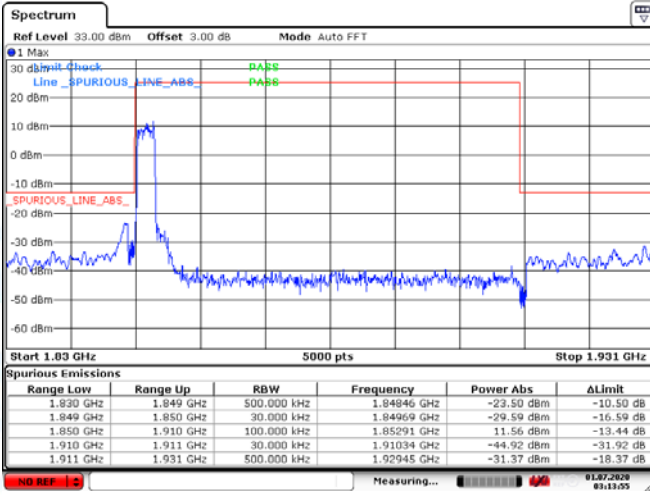

LTE BAND 26 (10MHz RB Size 50& RB Offset 0 QPSK-Low CH)

LTE BAND 26 (10MHz RB Size 50& RB Offset 0 QPSK-Middle CH)

LTE BAND 26 (10MHz RB Size 50& RB Offset 0 QPSK-High CH)

30MHz-1GHz	1GHz-26.5GHz
-------------------	---------------------

LTE BAND 26 (15MHz RB Size 75& RB Offset 0 QPSK-Low CH)

LTE BAND 26 (15MHz RB Size 75& RB Offset 0 QPSK-Middle CH)

LTE BAND 26 (15MHz RB Size 75& RB Offset 0 QPSK-High CH)

ATTACHMENT E--BAND EDGE TEST

Only show the worst case(max RB size).

Low Channel

High Channel

LTE BAND 2 (3MHz RB Size 15& RB Offset 0 QPSK)

Date: 1.JUL.2020 03:13:55

Date: 1.JUL.2020 03:15:43

LTE BAND 2 (3MHz RB Size 15& RB Offset 0 16QAM)

Date: 1.JUL.2020 03:14:12

Date: 1.JUL.2020 03:16:02

Low Channel

High Channel

LTE BAND 2 (5MHz RB Size 25& RB Offset 0 QPSK)

Date: 1.JUL.2020 03:20:34

Date: 1.JUL.2020 03:23:41

LTE BAND 4 (5MHz RB Size 25& RB Offset 0 16QAM)

Date: 1.JUL.2020 03:21:39

Date: 1.JUL.2020 03:22:32