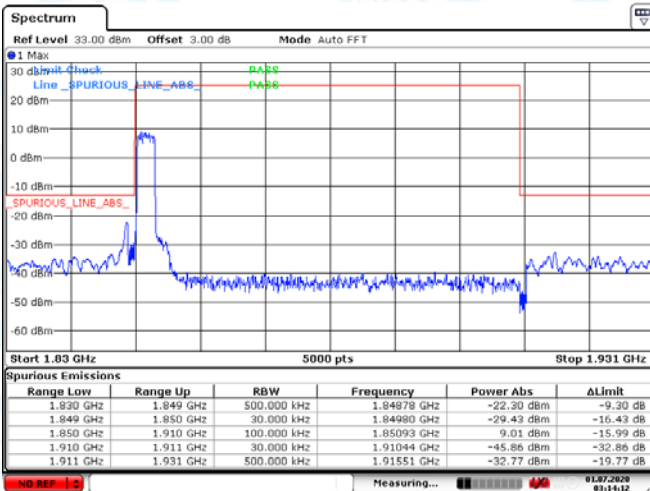

Low Channel

High Channel

LTE BAND 2 (3MHz RB Size 15& RB Offset 0 QPSK)

Date: 1.JUL.2020 03:13:55

Date: 1.JUL.2020 03:15:43

LTE BAND 2 (3MHz RB Size 15& RB Offset 0 16QAM)

Date: 1.JUL.2020 03:14:12

Date: 1.JUL.2020 03:16:02

Low Channel

High Channel

LTE BAND 2 (5MHz RB Size 25& RB Offset 0 QPSK)

Date: 1.JUL.2020 03:20:34

Date: 1.JUL.2020 03:23:41

LTE BAND 4 (5MHz RB Size 25& RB Offset 0 16QAM)

Date: 1.JUL.2020 03:21:39

Date: 1.JUL.2020 03:22:32