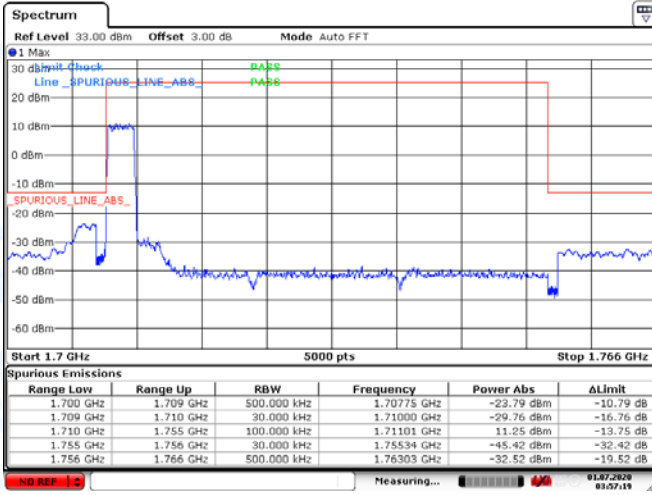

Low Channel

High Channel

LTE BAND 2 (20MHz RB Size 100& RB Offset 0 QPSK)

Date: 1.JUL.2020 03:40:37

Date: 1.JUL.2020 03:41:52

LTE BAND 2 (20MHz RB Size 25& RB Offset 0 16QAM)

Date: 1.JUL.2020 09:17:07

Date: 1.JUL.2020 09:17:24

Low Channel

High Channel

LTE BAND 4 (1.4MHz RB Size 6& RB Offset 0 QPSK)

Date: 1.JUL.2020 03:51:25

Date: 1.JUL.2020 03:54:30

LTE BAND 4 (1.4MHz RB Size 6& RB Offset 0 16QAM)

Date: 1.JUL.2020 03:51:49

Date: 1.JUL.2020 03:54:09

Low Channel

High Channel

LTE BAND 4 (3MHz RB Size 15& RB Offset 0 QPSK)

Date: 1.JUL.2020 03:57:19

Date: 1.JUL.2020 04:00:13

LTE BAND 4 (3MHz RB Size 15& RB Offset 0 16QAM)

Date: 1.JUL.2020 03:56:52

Date: 1.JUL.2020 03:59:55