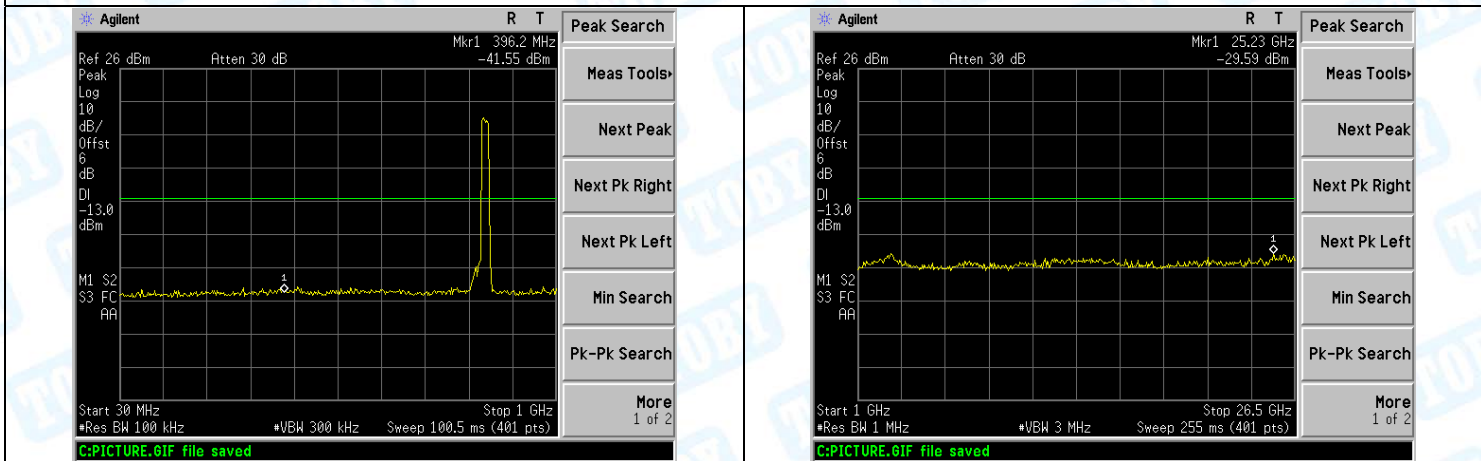

LTE BAND 26 (10MHz RB Size 50& RB Offset 0 QPSK-Low CH)

LTE BAND 26 (10MHz RB Size 50& RB Offset 0 QPSK-Middle CH)

LTE BAND 26 (10MHz RB Size 50& RB Offset 0 QPSK-High CH)

30MHz-1GHz	1GHz-26.5GHz
-------------------	---------------------

LTE BAND 26 (15MHz RB Size 75& RB Offset 0 QPSK-Low CH)

LTE BAND 26 (15MHz RB Size 75& RB Offset 0 QPSK-Middle CH)

LTE BAND 26 (15MHz RB Size 75& RB Offset 0 QPSK-High CH)

ATTACHMENT E--BAND EDGE TEST

Only show the worst case(max RB size).