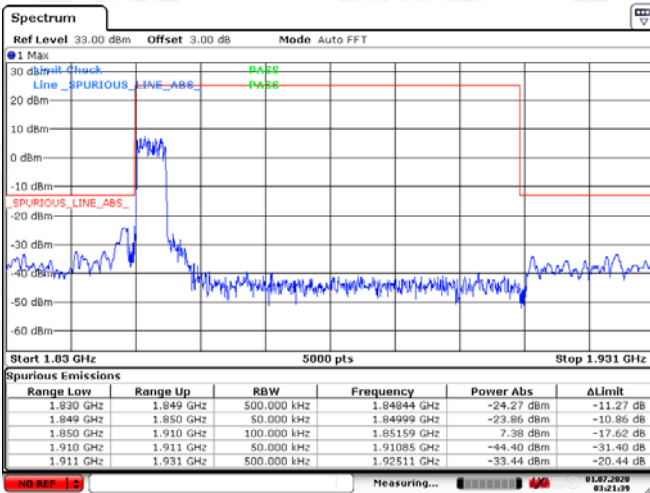

Low Channel

High Channel

LTE BAND 2 (3MHz RB Size 15& RB Offset 0 QPSK)

Date: 1.JUL.2020 03:13:55

Date: 1.JUL.2020 03:15:43

LTE BAND 2 (3MHz RB Size 15& RB Offset 0 16QAM)

Date: 1.JUL.2020 03:14:12

Date: 1.JUL.2020 03:16:02

Low Channel

High Channel

LTE BAND 2 (5MHz RB Size 25& RB Offset 0 QPSK)

Date: 1.JUL.2020 03:20:34

Date: 1.JUL.2020 03:23:41

LTE BAND 4 (5MHz RB Size 25& RB Offset 0 16QAM)

Date: 1.JUL.2020 03:21:39

Date: 1.JUL.2020 03:22:32

Low Channel

High Channel

LTE BAND 2 (10MHz RB Size 50& RB Offset 0 QPSK)

Date: 1.JUL.2020 03:26:56

Date: 1.JUL.2020 03:30:03

LTE BAND 2 (10MHz RB Size 25& RB Offset 0 16QAM)

Date: 1.JUL.2020 09:07:48

Date: 1.JUL.2020 09:08:55

Low Channel

High Channel

LTE BAND 2 (15MHz RB Size 75& RB Offset 0 QPSK)

Date: 1.JUL.2020 03:33:28

Date: 1.JUL.2020 03:36:09

LTE BAND 2 (15MHz RB Size 25& RB Offset 0 16QAM)

Date: 1.JUL.2020 09:14:02

Date: 1.JUL.2020 09:13:44