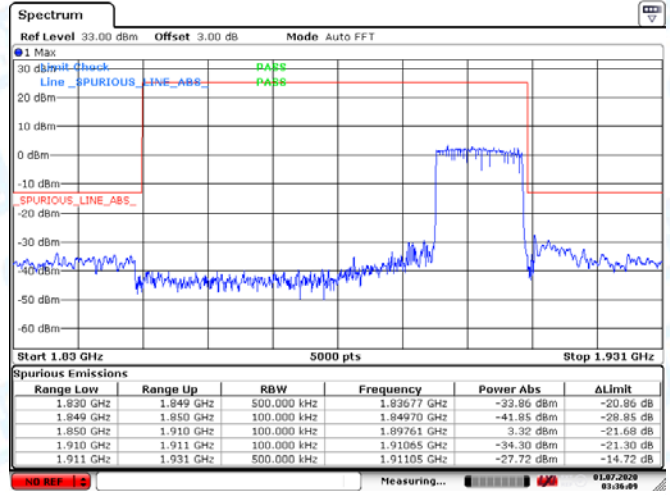

Low Channel

High Channel

LTE BAND 2 (5MHz RB Size 25& RB Offset 0 QPSK)

Date: 1.JUL.2020 03:20:34

Date: 1.JUL.2020 03:23:41

LTE BAND 4 (5MHz RB Size 25& RB Offset 0 16QAM)

Date: 1.JUL.2020 03:21:39

Date: 1.JUL.2020 03:22:32

Low Channel

High Channel

LTE BAND 2 (10MHz RB Size 50& RB Offset 0 QPSK)

Date: 1.JUL.2020 03:26:56

Date: 1.JUL.2020 03:30:03

LTE BAND 2 (10MHz RB Size 25& RB Offset 0 16QAM)

Date: 1.JUL.2020 09:07:48

Date: 1.JUL.2020 09:08:55

Low Channel

High Channel

LTE BAND 2 (15MHz RB Size 75& RB Offset 0 QPSK)

Date: 1.JUL.2020 03:33:28

Date: 1.JUL.2020 03:36:09

LTE BAND 2 (15MHz RB Size 25& RB Offset 0 16QAM)

Date: 1.JUL.2020 09:14:02

Date: 1.JUL.2020 09:13:44

Low Channel

High Channel

LTE BAND 2 (20MHz RB Size 100& RB Offset 0 QPSK)

Date: 1.JUL.2020 03:40:37

Date: 1.JUL.2020 03:41:52

LTE BAND 2 (20MHz RB Size 25& RB Offset 0 16QAM)

Date: 1.JUL.2020 09:17:07

Date: 1.JUL.2020 09:17:24