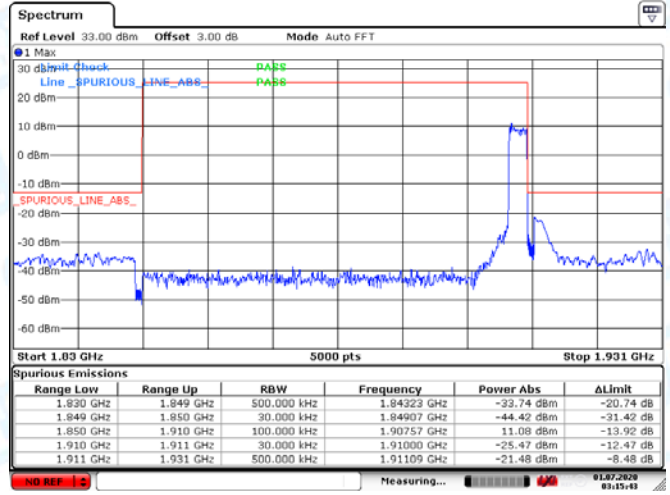

LTE BAND 26 (10MHz RB Size 50& RB Offset 0 QPSK-Low CH)

LTE BAND 26 (10MHz RB Size 50& RB Offset 0 QPSK-Middle CH)

LTE BAND 26 (10MHz RB Size 50& RB Offset 0 QPSK-High CH)

30MHz-1GHz	1GHz-26.5GHz
-------------------	---------------------

LTE BAND 26 (15MHz RB Size 75& RB Offset 0 QPSK-Low CH)

LTE BAND 26 (15MHz RB Size 75& RB Offset 0 QPSK-Middle CH)

LTE BAND 26 (15MHz RB Size 75& RB Offset 0 QPSK-High CH)

ATTACHMENT E--BAND EDGE TEST

Only show the worst case(max RB size).

Low Channel

High Channel

LTE BAND 2 (3MHz RB Size 15& RB Offset 0 QPSK)

Date: 1.JUL.2020 03:13:55

Date: 1.JUL.2020 03:15:43

LTE BAND 2 (3MHz RB Size 15& RB Offset 0 16QAM)

Date: 1.JUL.2020 03:14:12

Date: 1.JUL.2020 03:16:02