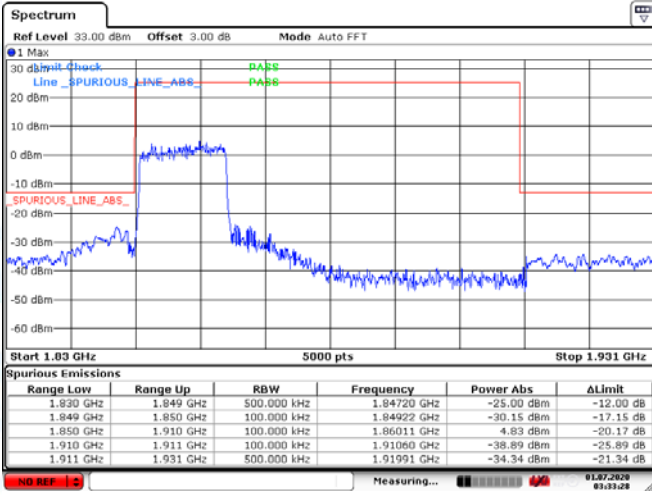

Low Channel

High Channel

LTE BAND 2 (5MHz RB Size 25& RB Offset 0 QPSK)

Date: 1.JUL.2020 03:20:34

Date: 1.JUL.2020 03:23:41

LTE BAND 4 (5MHz RB Size 25& RB Offset 0 16QAM)

Date: 1.JUL.2020 03:21:39

Date: 1.JUL.2020 03:22:32

Low Channel

High Channel

LTE BAND 2 (10MHz RB Size 50& RB Offset 0 QPSK)

Date: 1.JUL.2020 03:26:56

Date: 1.JUL.2020 03:30:03

LTE BAND 2 (10MHz RB Size 25& RB Offset 0 16QAM)

Date: 1.JUL.2020 09:07:48

Date: 1.JUL.2020 09:08:55

Low Channel

High Channel

LTE BAND 2 (15MHz RB Size 75& RB Offset 0 QPSK)

Date: 1.JUL.2020 03:33:28

Date: 1.JUL.2020 03:36:09

LTE BAND 2 (15MHz RB Size 25& RB Offset 0 16QAM)

Date: 1.JUL.2020 09:14:02

Date: 1.JUL.2020 09:13:44

Low Channel

High Channel

LTE BAND 2 (20MHz RB Size 100& RB Offset 0 QPSK)

Date: 1.JUL.2020 03:40:37

Date: 1.JUL.2020 03:41:52

LTE BAND 2 (20MHz RB Size 25& RB Offset 0 16QAM)

Date: 1.JUL.2020 09:17:07

Date: 1.JUL.2020 09:17:24