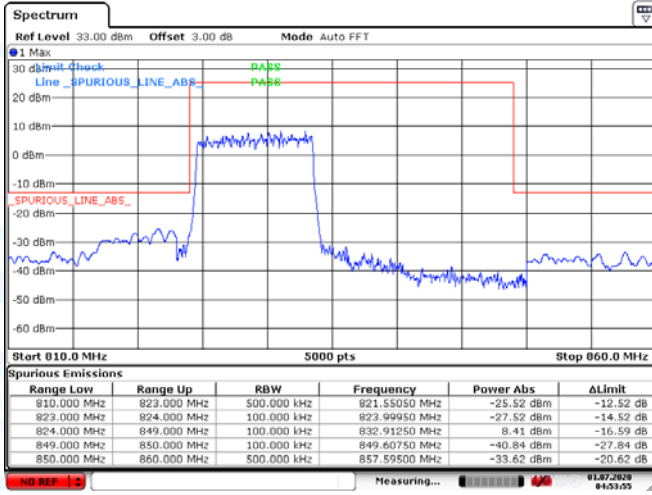

Low Channel

High Channel

LTE BAND 5 (3MHz RB Size 15& RB Offset 0 QPSK)

Date: 1.JUL.2020 04:48:42

Date: 1.JUL.2020 04:46:45

LTE BAND 5 (3MHz RB Size 15& RB Offset 0 16QAM)

Date: 1.JUL.2020 04:48:23

Date: 1.JUL.2020 04:46:56

Low Channel

High Channel

LTE BAND 5 (5MHz RB Size 25& RB Offset 0 QPSK)

Date: 1.JUL.2020 04:50:19

Date: 1.JUL.2020 04:51:31

LTE BAND 5 (5MHz RB Size 25& RB Offset 0 16QAM)

Date: 1.JUL.2020 04:50:32

Date: 1.JUL.2020 04:51:20

Low Channel

High Channel

LTE BAND 5 (10MHz RB Size 50& RB Offset 0 QPSK)

Date: 1.JUL.2020 04:53:55

Date: 1.JUL.2020 04:53:28

LTE BAND 5 (10MHz RB Size 25& RB Offset 0 16QAM)

Date: 1.JUL.2020 04:55:19

Date: 1.JUL.2020 04:52:46

Low Channel

High Channel

LTE BAND 12 (1.4MHz RB Size 1& RB Offset 0 QPSK)

Date: 1.JUL.2020 06:43:44

Date: 1.JUL.2020 06:46:14

LTE BAND 12 (1.4MHz RB Size 6& RB Offset 0 QPSK)

Date: 1.JUL.2020 06:44:08

Date: 1.JUL.2020 06:45:55