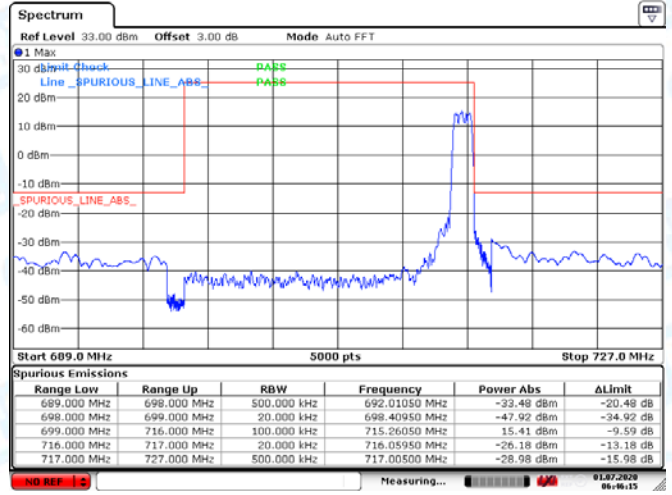

Low Channel

High Channel

LTE BAND 5 (5MHz RB Size 25& RB Offset 0 QPSK)

Date: 1.JUL.2020 04:50:19

Date: 1.JUL.2020 04:51:31

LTE BAND 5 (5MHz RB Size 25& RB Offset 0 16QAM)

Date: 1.JUL.2020 04:50:32

Date: 1.JUL.2020 04:51:20

Low Channel

High Channel

LTE BAND 5 (10MHz RB Size 50& RB Offset 0 QPSK)

Date: 1.JUL.2020 04:53:55

Date: 1.JUL.2020 04:53:28

LTE BAND 5 (10MHz RB Size 25& RB Offset 0 16QAM)

Date: 1.JUL.2020 04:55:19

Date: 1.JUL.2020 04:52:46

Low Channel

High Channel

LTE BAND 12 (1.4MHz RB Size 1& RB Offset 0 QPSK)

Date: 1.JUL.2020 06:43:44

Date: 1.JUL.2020 06:46:14

LTE BAND 12 (1.4MHz RB Size 6& RB Offset 0 QPSK)

Date: 1.JUL.2020 06:44:08

Date: 1.JUL.2020 06:45:55

Low Channel

High Channel

LTE BAND 12 (3MHz RB Size 15& RB Offset 0 QPSK)

Date: 1.JUL.2020 09:34:18

Date: 1.JUL.2020 09:36:16

LTE BAND 12 (3MHz RB Size 15& RB Offset 0 16QAM)

Date: 1.JUL.2020 09:34:31

Date: 1.JUL.2020 09:35:44