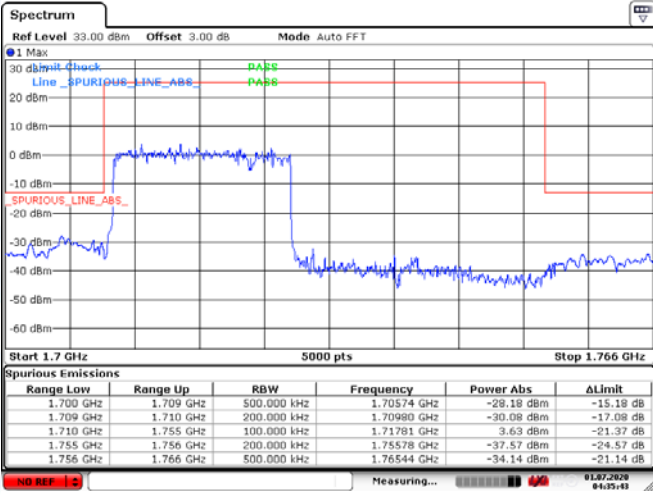

Low Channel

High Channel

LTE BAND 4 (10MHz RB Size 50& RB Offset 0 QPSK)

Date: 1.JUL.2020 04:19:04

Date: 1.JUL.2020 04:22:49

LTE BAND 4 (10MHz RB Size 25& RB Offset 0 16QAM)

Date: 1.JUL.2020 04:20:32

Date: 1.JUL.2020 04:23:28

Low Channel

High Channel

LTE BAND 4 (15MHz RB Size 75& RB Offset 0 QPSK)

Date: 1.JUL.2020 04:28:17

Date: 1.JUL.2020 04:32:48

LTE BAND 4 (15MHz RB Size 25& RB Offset 0 QPSK)

Date: 1.JUL.2020 04:31:17

Date: 1.JUL.2020 04:31:47

Low Channel

High Channel

LTE BAND 4 (20MHz RB Size 100& RB Offset 0 QPSK)

Date: 1.JUL.2020 04:35:43

Date: 1.JUL.2020 04:37:52

LTE BAND 4 (20MHz RB Size 25& RB Offset 0 16QAM)

Date: 1.JUL.2020 04:36:10

Date: 1.JUL.2020 04:36:45

Low Channel

High Channel

LTE BAND 5 1.4MHz RB Size 6& RB Offset 0 QPSK)

Date: 1.JUL.2020 04:43:25

Date: 1.JUL.2020 04:44:41

LTE BAND 5 (1.4MHz RB Size 6& RB Offset 0 16QAM)

Date: 1.JUL.2020 04:43:36

Date: 1.JUL.2020 04:44:28