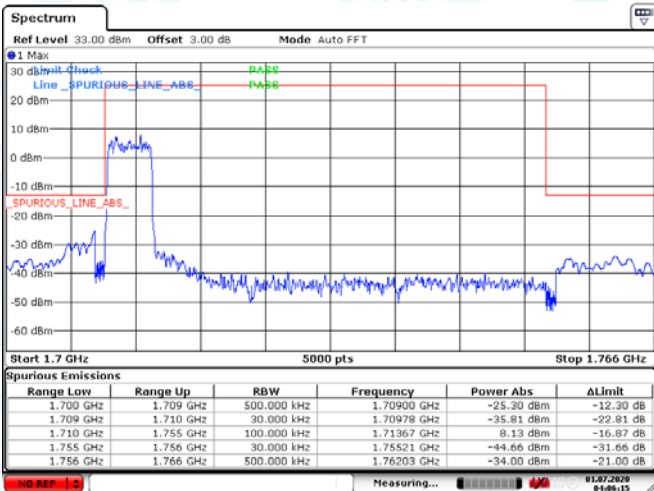

Low Channel

High Channel

LTE BAND 4 (3MHz RB Size 15& RB Offset 0 QPSK)

Date: 1.JUL.2020 03:57:19

Date: 1.JUL.2020 04:00:13

LTE BAND 4 (3MHz RB Size 15& RB Offset 0 16QAM)

Date: 1.JUL.2020 03:56:52

Date: 1.JUL.2020 03:59:55

Low Channel

High Channel

LTE BAND 4 (5MHz RB Size 25& RB Offset 0 QPSK)

Date: 1.JUL.2020 04:04:50

Date: 1.JUL.2020 04:16:19

LTE BAND 4 (5MHz RB Size 25& RB Offset 0 16QAM)

Date: 1.JUL.2020 04:06:15

Date: 1.JUL.2020 04:15:36

Low Channel

High Channel

LTE BAND 4 (10MHz RB Size 50& RB Offset 0 QPSK)

Date: 1.JUL.2020 04:19:04

Date: 1.JUL.2020 04:22:49

LTE BAND 4 (10MHz RB Size 25& RB Offset 0 16QAM)

Date: 1.JUL.2020 04:20:32

Date: 1.JUL.2020 04:23:28

Low Channel

High Channel

LTE BAND 4 (15MHz RB Size 75& RB Offset 0 QPSK)

Date: 1.JUL.2020 04:28:17

Date: 1.JUL.2020 04:32:48

LTE BAND 4 (15MHz RB Size 25& RB Offset 0 QPSK)

Date: 1.JUL.2020 04:31:17

Date: 1.JUL.2020 04:31:47