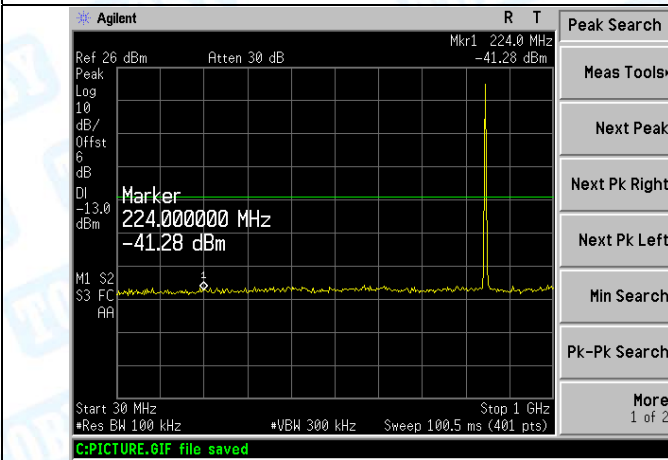

30MHz-1GHz

1GHz-26.5GHz

LTE BAND 26 (1.4MHz RB Size 6& RB Offset 0 QPSK-Low CH)

LTE BAND 26 (1.4MHz RB Size 6& RB Offset 0 QPSK-Middle CH)

LTE BAND 26 (1.4MHz RB Size 6& RB Offset 0 QPSK-High CH)

30MHz-1GHz **1GHz-26.5GHz**

LTE BAND 26 (3MHz RB Size 15& RB Offset 0 QPSK-Low CH)

LTE BAND 26 (3MHz RB Size 15& RB Offset 0 QPSK-Middle CH)

LTE BAND 26 (3MHz RB Size 15& RB Offset 0 QPSK-High CH)

30MHz-1GHz	1GHz-26.5GHz
-------------------	---------------------