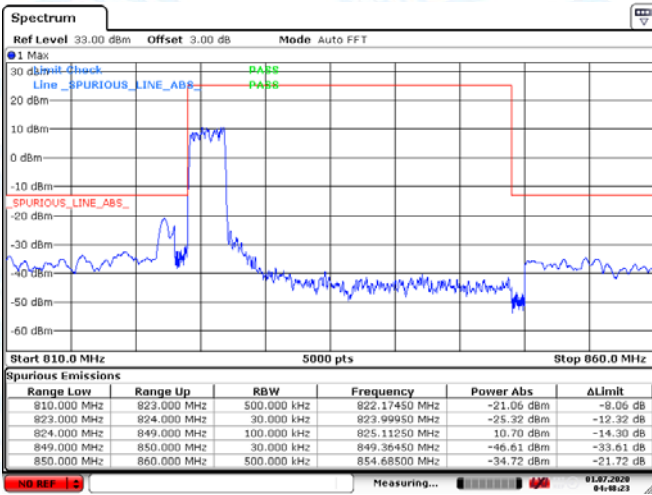

Low Channel

High Channel

LTE BAND 5 1.4MHz RB Size 6& RB Offset 0 QPSK)

Date: 1.JUL.2020 04:43:25

Date: 1.JUL.2020 04:44:41

LTE BAND 5 (1.4MHz RB Size 6& RB Offset 0 16QAM)

Date: 1.JUL.2020 04:43:36

Date: 1.JUL.2020 04:44:28

Low Channel

High Channel

LTE BAND 5 (3MHz RB Size 15& RB Offset 0 QPSK)

Date: 1.JUL.2020 04:48:42

Date: 1.JUL.2020 04:46:45

LTE BAND 5 (3MHz RB Size 15& RB Offset 0 16QAM)

Date: 1.JUL.2020 04:48:23

Date: 1.JUL.2020 04:46:56

Low Channel

High Channel

LTE BAND 5 (5MHz RB Size 25& RB Offset 0 QPSK)

Date: 1.JUL.2020 04:50:19

Date: 1.JUL.2020 04:51:31

LTE BAND 5 (5MHz RB Size 25& RB Offset 0 16QAM)

Date: 1.JUL.2020 04:50:32

Date: 1.JUL.2020 04:51:20

Low Channel

High Channel

LTE BAND 5 (10MHz RB Size 50& RB Offset 0 QPSK)

Date: 1.JUL.2020 04:53:55

Date: 1.JUL.2020 04:53:28

LTE BAND 5 (10MHz RB Size 25& RB Offset 0 16QAM)

Date: 1.JUL.2020 04:55:19

Date: 1.JUL.2020 04:52:46