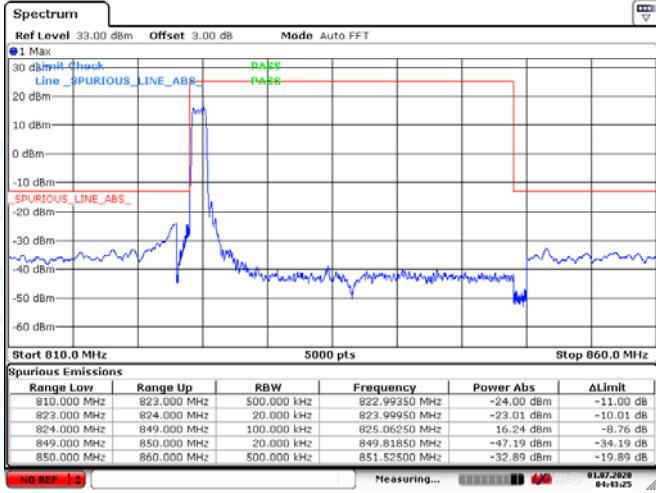

Low Channel

High Channel

LTE BAND 4 (15MHz RB Size 75& RB Offset 0 QPSK)

Date: 1.JUL.2020 04:28:17

Date: 1.JUL.2020 04:32:48

LTE BAND 4 (15MHz RB Size 25& RB Offset 0 QPSK)

Date: 1.JUL.2020 04:31:17

Date: 1.JUL.2020 04:31:47

Low Channel

High Channel

LTE BAND 4 (20MHz RB Size 100& RB Offset 0 QPSK)

Date: 1.JUL.2020 04:35:43

Date: 1.JUL.2020 04:37:52

LTE BAND 4 (20MHz RB Size 25& RB Offset 0 16QAM)

Date: 1.JUL.2020 04:36:10

Date: 1.JUL.2020 04:36:45

Low Channel

High Channel

LTE BAND 5 1.4MHz RB Size 6& RB Offset 0 QPSK)

Date: 1.JUL.2020 04:43:25

Date: 1.JUL.2020 04:44:41

LTE BAND 5 (1.4MHz RB Size 6& RB Offset 0 16QAM)

Date: 1.JUL.2020 04:43:36

Date: 1.JUL.2020 04:44:28

Low Channel

High Channel

LTE BAND 5 (3MHz RB Size 15& RB Offset 0 QPSK)

Date: 1.JUL.2020 04:48:42

Date: 1.JUL.2020 04:46:45

LTE BAND 5 (3MHz RB Size 15& RB Offset 0 16QAM)

Date: 1.JUL.2020 04:48:23

Date: 1.JUL.2020 04:46:56