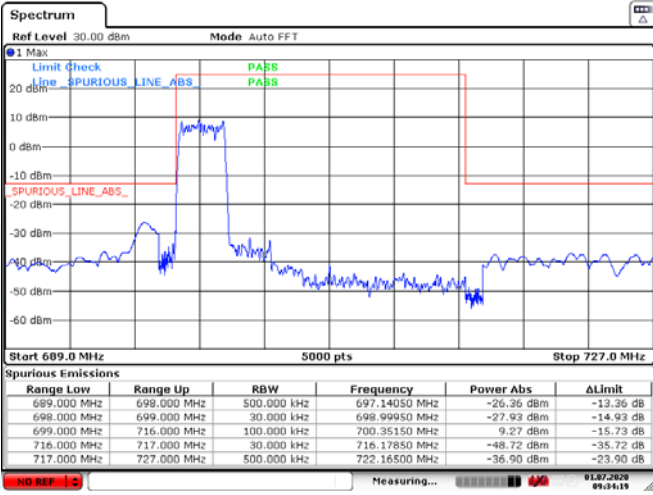

Low Channel

High Channel

LTE BAND 5 (5MHz RB Size 25& RB Offset 0 QPSK)

Date: 1.JUL.2020 04:50:19

Date: 1.JUL.2020 04:51:31

LTE BAND 5 (5MHz RB Size 25& RB Offset 0 16QAM)

Date: 1.JUL.2020 04:50:32

Date: 1.JUL.2020 04:51:20

Low Channel

High Channel

LTE BAND 5 (10MHz RB Size 50& RB Offset 0 QPSK)

Date: 1.JUL.2020 04:53:55

Date: 1.JUL.2020 04:53:28

LTE BAND 5 (10MHz RB Size 25& RB Offset 0 16QAM)

Date: 1.JUL.2020 04:55:19

Date: 1.JUL.2020 04:52:46

Low Channel

High Channel

LTE BAND 12 (1.4MHz RB Size 1& RB Offset 0 QPSK)

Date: 1.JUL.2020 06:43:44

Date: 1.JUL.2020 06:46:14

LTE BAND 12 (1.4MHz RB Size 6& RB Offset 0 QPSK)

Date: 1.JUL.2020 06:44:08

Date: 1.JUL.2020 06:45:55

Low Channel

High Channel

LTE BAND 12 (3MHz RB Size 15& RB Offset 0 QPSK)

Date: 1.JUL.2020 09:34:18

Date: 1.JUL.2020 09:36:16

LTE BAND 12 (3MHz RB Size 15& RB Offset 0 16QAM)

Date: 1.JUL.2020 09:34:31

Date: 1.JUL.2020 09:35:44