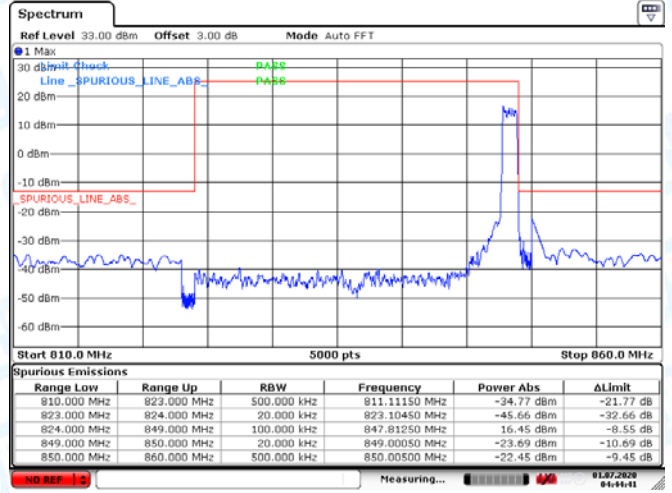

Low Channel

High Channel

LTE BAND 4 (15MHz RB Size 75& RB Offset 0 QPSK)

Date: 1.JUL.2020 04:28:17

Date: 1.JUL.2020 04:32:48

LTE BAND 4 (15MHz RB Size 25& RB Offset 0 QPSK)

Date: 1.JUL.2020 04:31:17

Date: 1.JUL.2020 04:31:47

Low Channel

High Channel

LTE BAND 4 (20MHz RB Size 100& RB Offset 0 QPSK)

Date: 1.JUL.2020 04:35:43

Date: 1.JUL.2020 04:37:52

LTE BAND 4 (20MHz RB Size 25& RB Offset 0 16QAM)

Date: 1.JUL.2020 04:36:10

Date: 1.JUL.2020 04:36:45

Low Channel

High Channel

LTE BAND 5 1.4MHz RB Size 6& RB Offset 0 QPSK)

Date: 1.JUL.2020 04:43:25

Date: 1.JUL.2020 04:44:41

LTE BAND 5 (1.4MHz RB Size 6& RB Offset 0 16QAM)

Date: 1.JUL.2020 04:43:36

Date: 1.JUL.2020 04:44:28

Low Channel

High Channel

LTE BAND 5 (3MHz RB Size 15& RB Offset 0 QPSK)

Date: 1.JUL.2020 04:48:42

Date: 1.JUL.2020 04:46:45

LTE BAND 5 (3MHz RB Size 15& RB Offset 0 16QAM)

Date: 1.JUL.2020 04:48:23

Date: 1.JUL.2020 04:46:56