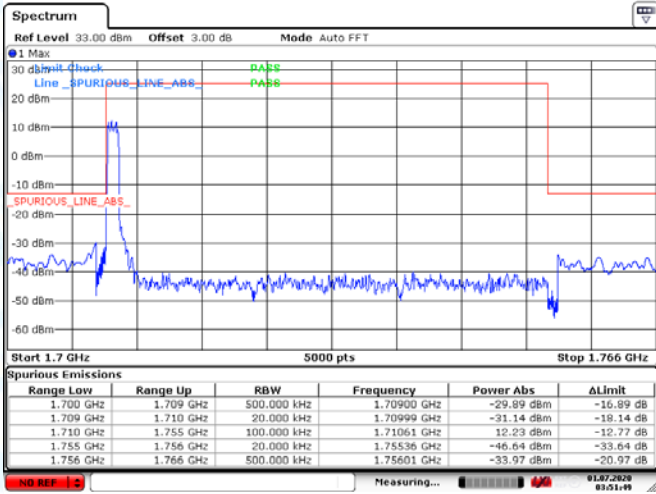

Low Channel

High Channel

LTE BAND 2 (20MHz RB Size 100& RB Offset 0 QPSK)

Date: 1.JUL.2020 03:40:37

Date: 1.JUL.2020 03:41:52

LTE BAND 2 (20MHz RB Size 25& RB Offset 0 16QAM)

Date: 1.JUL.2020 09:17:07

Date: 1.JUL.2020 09:17:24

Low Channel

High Channel

LTE BAND 4 (1.4MHz RB Size 6& RB Offset 0 QPSK)

Date: 1.JUL.2020 03:51:25

Date: 1.JUL.2020 03:54:30

LTE BAND 4 (1.4MHz RB Size 6& RB Offset 0 16QAM)

Date: 1.JUL.2020 03:51:49

Date: 1.JUL.2020 03:54:09

Low Channel

High Channel

LTE BAND 4 (3MHz RB Size 15& RB Offset 0 QPSK)

Date: 1.JUL.2020 03:57:19

Date: 1.JUL.2020 04:00:13

LTE BAND 4 (3MHz RB Size 15& RB Offset 0 16QAM)

Date: 1.JUL.2020 03:56:52

Date: 1.JUL.2020 03:59:55