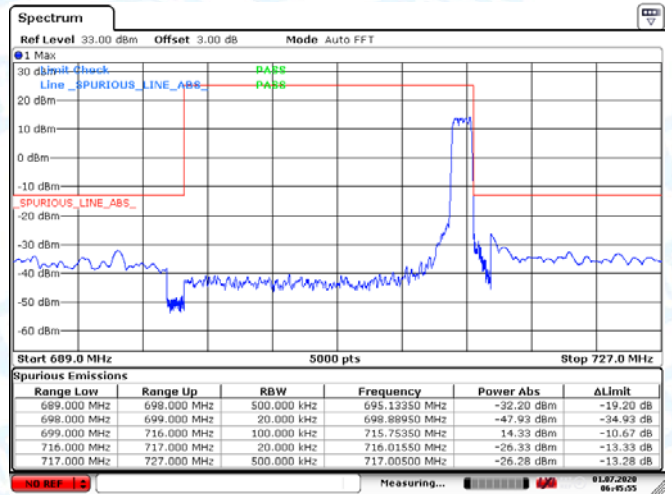

Low Channel

High Channel

LTE BAND 5 (5MHz RB Size 25& RB Offset 0 QPSK)

Date: 1.JUL.2020 04:50:19

Date: 1.JUL.2020 04:51:31

LTE BAND 5 (5MHz RB Size 25& RB Offset 0 16QAM)

Date: 1.JUL.2020 04:50:32

Date: 1.JUL.2020 04:51:20

Low Channel

High Channel

LTE BAND 5 (10MHz RB Size 50& RB Offset 0 QPSK)

Date: 1.JUL.2020 04:53:55

Date: 1.JUL.2020 04:53:28

LTE BAND 5 (10MHz RB Size 25& RB Offset 0 16QAM)

Date: 1.JUL.2020 04:55:19

Date: 1.JUL.2020 04:52:46

Low Channel

High Channel

LTE BAND 12 (1.4MHz RB Size 1& RB Offset 0 QPSK)

Date: 1.JUL.2020 06:43:44

Date: 1.JUL.2020 06:46:14

LTE BAND 12 (1.4MHz RB Size 6& RB Offset 0 QPSK)

Date: 1.JUL.2020 06:44:08

Date: 1.JUL.2020 06:45:55

Low Channel

High Channel

LTE BAND 12 (3MHz RB Size 15& RB Offset 0 QPSK)

Date: 1.JUL.2020 09:34:18

Date: 1.JUL.2020 09:36:16

LTE BAND 12 (3MHz RB Size 15& RB Offset 0 16QAM)

Date: 1.JUL.2020 09:34:31

Date: 1.JUL.2020 09:35:44