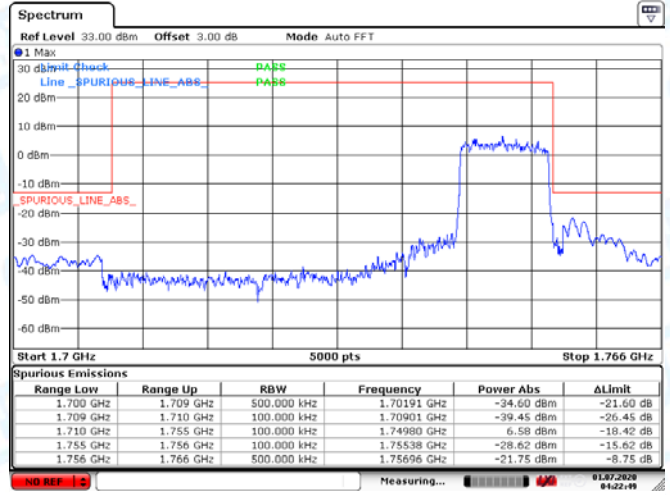

Low Channel

High Channel

LTE BAND 4 (3MHz RB Size 15& RB Offset 0 QPSK)

Date: 1.JUL.2020 03:57:19

Date: 1.JUL.2020 04:00:13

LTE BAND 4 (3MHz RB Size 15& RB Offset 0 16QAM)

Date: 1.JUL.2020 03:56:52

Date: 1.JUL.2020 03:59:55

Low Channel

High Channel

LTE BAND 4 (5MHz RB Size 25& RB Offset 0 QPSK)

Date: 1.JUL.2020 04:04:50

Date: 1.JUL.2020 04:16:19

LTE BAND 4 (5MHz RB Size 25& RB Offset 0 16QAM)

Date: 1.JUL.2020 04:06:15

Date: 1.JUL.2020 04:15:36

Low Channel

High Channel

LTE BAND 4 (10MHz RB Size 50& RB Offset 0 QPSK)

Date: 1.JUL.2020 04:19:04

Date: 1.JUL.2020 04:22:49

LTE BAND 4 (10MHz RB Size 25& RB Offset 0 16QAM)

Date: 1.JUL.2020 04:20:32

Date: 1.JUL.2020 04:23:28

Low Channel

High Channel

LTE BAND 4 (15MHz RB Size 75& RB Offset 0 QPSK)

Date: 1.JUL.2020 04:28:17

Date: 1.JUL.2020 04:32:48

LTE BAND 4 (15MHz RB Size 25& RB Offset 0 QPSK)

Date: 1.JUL.2020 04:31:17

Date: 1.JUL.2020 04:31:47