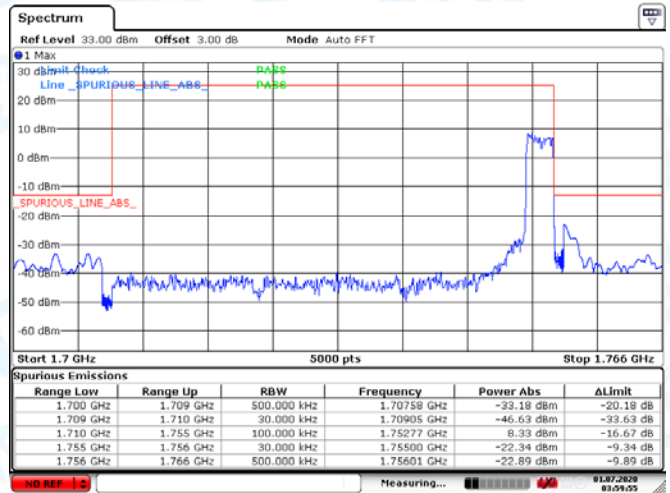

Low Channel

High Channel

LTE BAND 4 (1.4MHz RB Size 6& RB Offset 0 QPSK)

Date: 1.JUL.2020 03:51:25

Date: 1.JUL.2020 03:54:30

LTE BAND 4 (1.4MHz RB Size 6& RB Offset 0 16QAM)

Date: 1.JUL.2020 03:51:49

Date: 1.JUL.2020 03:54:09

Low Channel

High Channel

LTE BAND 4 (3MHz RB Size 15& RB Offset 0 QPSK)

Date: 1.JUL.2020 03:57:19

Date: 1.JUL.2020 04:00:13

LTE BAND 4 (3MHz RB Size 15& RB Offset 0 16QAM)

Date: 1.JUL.2020 03:56:52

Date: 1.JUL.2020 03:59:55

Low Channel

High Channel

LTE BAND 4 (5MHz RB Size 25& RB Offset 0 QPSK)

Date: 1.JUL.2020 04:04:50

Date: 1.JUL.2020 04:16:19

LTE BAND 4 (5MHz RB Size 25& RB Offset 0 16QAM)

Date: 1.JUL.2020 04:06:15

Date: 1.JUL.2020 04:15:36

Low Channel

High Channel

LTE BAND 4 (10MHz RB Size 50& RB Offset 0 QPSK)

Date: 1.JUL.2020 04:19:04

Date: 1.JUL.2020 04:22:49

LTE BAND 4 (10MHz RB Size 25& RB Offset 0 16QAM)

Date: 1.JUL.2020 04:20:32

Date: 1.JUL.2020 04:23:28