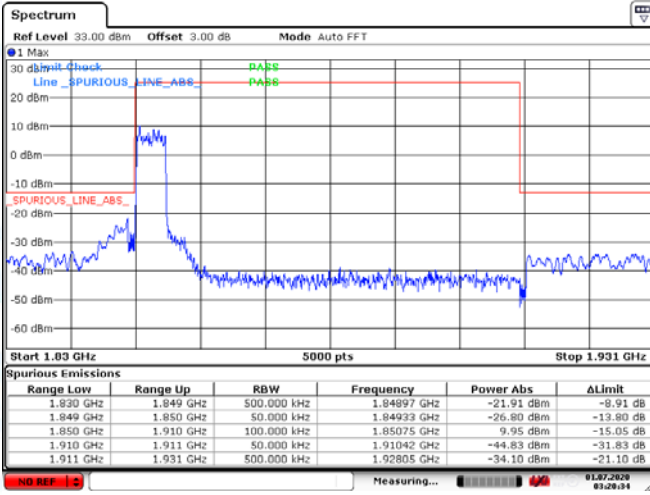

LTE BAND 26 (15MHz RB Size 75& RB Offset 0 QPSK-Low CH)

LTE BAND 26 (15MHz RB Size 75& RB Offset 0 QPSK-Middle CH)

LTE BAND 26 (15MHz RB Size 75& RB Offset 0 QPSK-High CH)

ATTACHMENT E--BAND EDGE TEST

Only show the worst case(max RB size).

Low Channel

High Channel

LTE BAND 2 (3MHz RB Size 15& RB Offset 0 QPSK)

Date: 1.JUL.2020 03:13:55

Date: 1.JUL.2020 03:15:43

LTE BAND 2 (3MHz RB Size 15& RB Offset 0 16QAM)

Date: 1.JUL.2020 03:14:12

Date: 1.JUL.2020 03:16:02

Low Channel

High Channel

LTE BAND 2 (5MHz RB Size 25& RB Offset 0 QPSK)

Date: 1.JUL.2020 03:20:34

Date: 1.JUL.2020 03:23:41

LTE BAND 4 (5MHz RB Size 25& RB Offset 0 16QAM)

Date: 1.JUL.2020 03:21:39

Date: 1.JUL.2020 03:22:32

Low Channel

High Channel

LTE BAND 2 (10MHz RB Size 50& RB Offset 0 QPSK)

Date: 1.JUL.2020 03:26:56

Date: 1.JUL.2020 03:30:03

LTE BAND 2 (10MHz RB Size 25& RB Offset 0 16QAM)

Date: 1.JUL.2020 09:07:48

Date: 1.JUL.2020 09:08:55