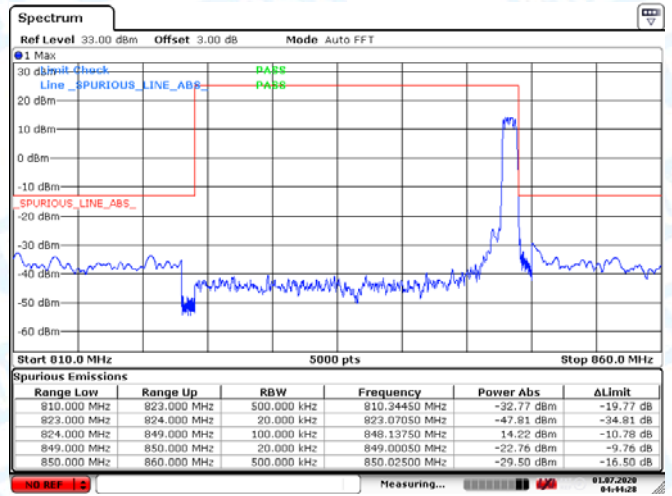

Low Channel

High Channel

LTE BAND 4 (20MHz RB Size 100& RB Offset 0 QPSK)

Date: 1.JUL.2020 04:35:43

Date: 1.JUL.2020 04:37:52

LTE BAND 4 (20MHz RB Size 25& RB Offset 0 16QAM)

Date: 1.JUL.2020 04:36:10

Date: 1.JUL.2020 04:36:45

Low Channel

High Channel

LTE BAND 5 1.4MHz RB Size 6& RB Offset 0 QPSK)

Date: 1.JUL.2020 04:43:25

Date: 1.JUL.2020 04:44:41

LTE BAND 5 (1.4MHz RB Size 6& RB Offset 0 16QAM)

Date: 1.JUL.2020 04:43:36

Date: 1.JUL.2020 04:44:28

Low Channel

High Channel

LTE BAND 5 (3MHz RB Size 15& RB Offset 0 QPSK)

Date: 1.JUL.2020 04:48:42

Date: 1.JUL.2020 04:46:45

LTE BAND 5 (3MHz RB Size 15& RB Offset 0 16QAM)

Date: 1.JUL.2020 04:48:23

Date: 1.JUL.2020 04:46:56

Low Channel

High Channel

LTE BAND 5 (5MHz RB Size 25& RB Offset 0 QPSK)

Date: 1.JUL.2020 04:50:19

Date: 1.JUL.2020 04:51:31

LTE BAND 5 (5MHz RB Size 25& RB Offset 0 16QAM)

Date: 1.JUL.2020 04:50:32

Date: 1.JUL.2020 04:51:20