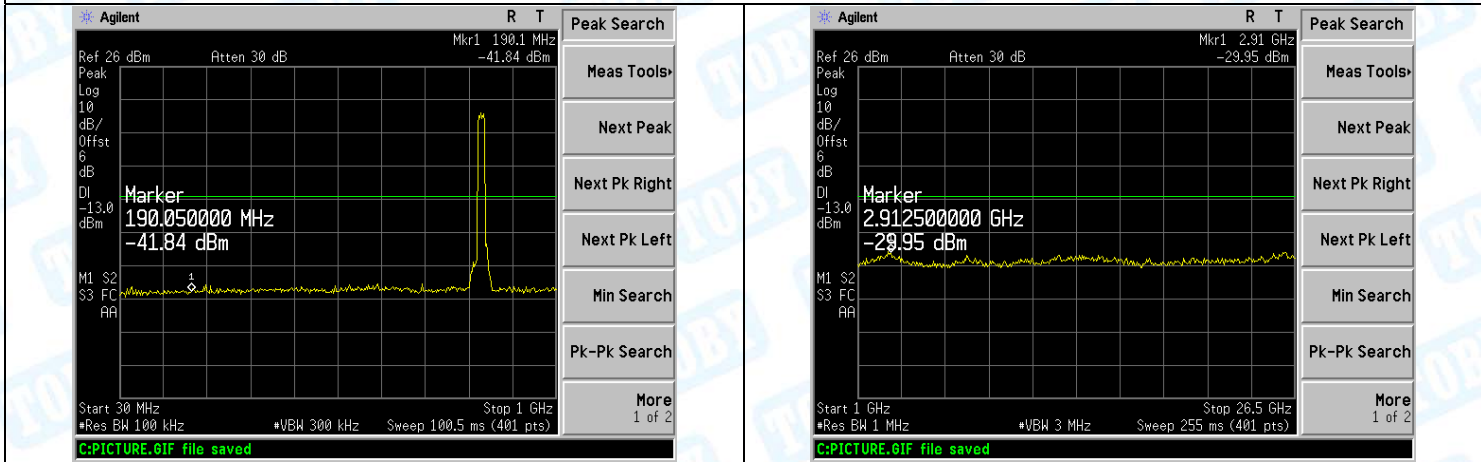

LTE BAND 26 (10MHz RB Size 50& RB Offset 0 QPSK-Low CH)

LTE BAND 26 (10MHz RB Size 50& RB Offset 0 QPSK-Middle CH)

LTE BAND 26 (10MHz RB Size 50& RB Offset 0 QPSK-High CH)

30MHz-1GHz	1GHz-26.5GHz
-------------------	---------------------

LTE BAND 26 (15MHz RB Size 75& RB Offset 0 QPSK-Low CH)

LTE BAND 26 (15MHz RB Size 75& RB Offset 0 QPSK-Middle CH)

LTE BAND 26 (15MHz RB Size 75& RB Offset 0 QPSK-High CH)

ATTACHMENT E--BAND EDGE TEST

Only show the worst case(max RB size).