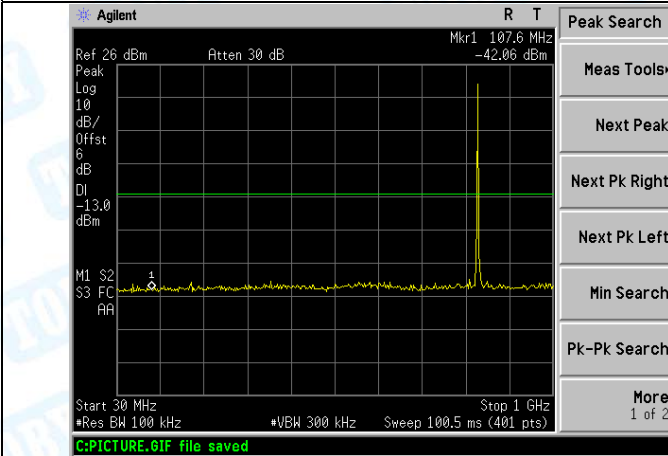

30MHz-1GHz

1GHz-26.5GHz

LTE BAND 26 (1.4MHz RB Size 6& RB Offset 0 QPSK-Low CH)

LTE BAND 26 (1.4MHz RB Size 6& RB Offset 0 QPSK-Middle CH)

LTE BAND 26 (1.4MHz RB Size 6& RB Offset 0 QPSK-High CH)

30MHz-1GHz **1GHz-26.5GHz**

LTE BAND 26 (3MHz RB Size 15& RB Offset 0 QPSK-Low CH)

LTE BAND 26 (3MHz RB Size 15& RB Offset 0 QPSK-Middle CH)

LTE BAND 26 (3MHz RB Size 15& RB Offset 0 QPSK-High CH)

30MHz-1GHz	1GHz-26.5GHz
-------------------	---------------------