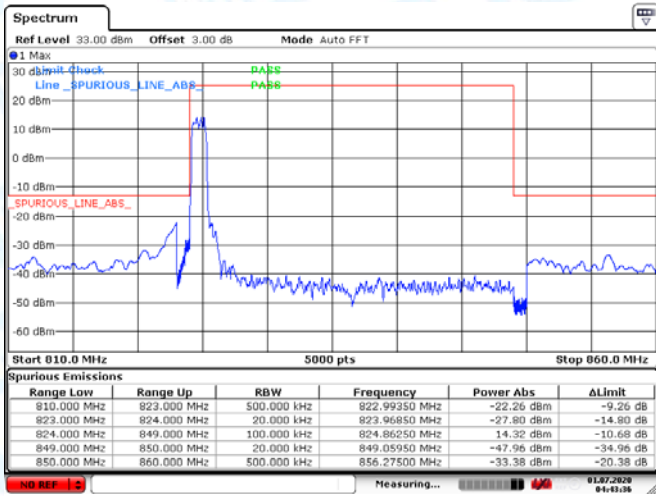

Low Channel

High Channel

LTE BAND 4 (20MHz RB Size 100& RB Offset 0 QPSK)

Date: 1.JUL.2020 04:35:43

Date: 1.JUL.2020 04:37:52

LTE BAND 4 (20MHz RB Size 25& RB Offset 0 16QAM)

Date: 1.JUL.2020 04:36:10

Date: 1.JUL.2020 04:36:45

Low Channel

High Channel

LTE BAND 5 1.4MHz RB Size 6& RB Offset 0 QPSK)

Date: 1.JUL.2020 04:43:25

Date: 1.JUL.2020 04:44:41

LTE BAND 5 (1.4MHz RB Size 6& RB Offset 0 16QAM)

Date: 1.JUL.2020 04:43:36

Date: 1.JUL.2020 04:44:28

Low Channel

High Channel

LTE BAND 5 (3MHz RB Size 15& RB Offset 0 QPSK)

Date: 1.JUL.2020 04:48:42

Date: 1.JUL.2020 04:46:45

LTE BAND 5 (3MHz RB Size 15& RB Offset 0 16QAM)

Date: 1.JUL.2020 04:48:23

Date: 1.JUL.2020 04:46:56

Low Channel

High Channel

LTE BAND 5 (5MHz RB Size 25& RB Offset 0 QPSK)

Date: 1.JUL.2020 04:50:19

Date: 1.JUL.2020 04:51:31

LTE BAND 5 (5MHz RB Size 25& RB Offset 0 16QAM)

Date: 1.JUL.2020 04:50:32

Date: 1.JUL.2020 04:51:20