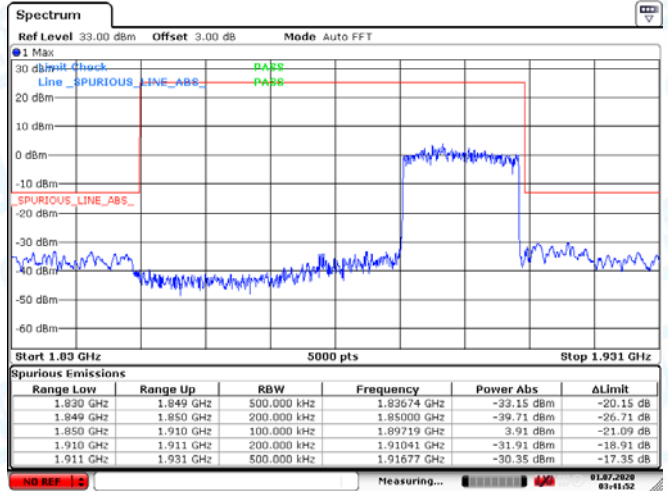

Low Channel

High Channel

LTE BAND 2 (10MHz RB Size 50& RB Offset 0 QPSK)

Date: 1.JUL.2020 03:26:56

Date: 1.JUL.2020 03:30:03

LTE BAND 2 (10MHz RB Size 25& RB Offset 0 16QAM)

Date: 1.JUL.2020 09:07:48

Date: 1.JUL.2020 09:08:55

Low Channel

High Channel

LTE BAND 2 (15MHz RB Size 75& RB Offset 0 QPSK)

Date: 1.JUL.2020 03:33:28

Date: 1.JUL.2020 03:36:09

LTE BAND 2 (15MHz RB Size 25& RB Offset 0 16QAM)

Date: 1.JUL.2020 09:14:02

Date: 1.JUL.2020 09:13:44

Low Channel

High Channel

LTE BAND 2 (20MHz RB Size 100& RB Offset 0 QPSK)

Date: 1.JUL.2020 03:40:37

Date: 1.JUL.2020 03:41:52

LTE BAND 2 (20MHz RB Size 25& RB Offset 0 16QAM)

Date: 1.JUL.2020 09:17:07

Date: 1.JUL.2020 09:17:24