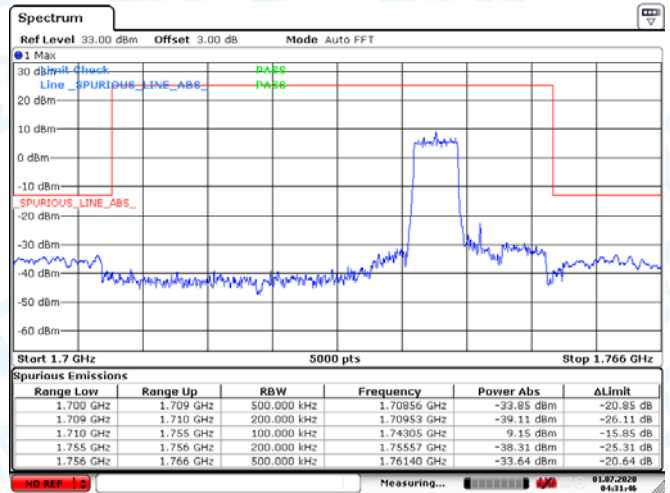

Low Channel

High Channel

LTE BAND 4 (10MHz RB Size 50& RB Offset 0 QPSK)

Date: 1.JUL.2020 04:19:04

Date: 1.JUL.2020 04:22:49

LTE BAND 4 (10MHz RB Size 25& RB Offset 0 16QAM)

Date: 1.JUL.2020 04:20:32

Date: 1.JUL.2020 04:23:28

Low Channel

High Channel

LTE BAND 4 (15MHz RB Size 75& RB Offset 0 QPSK)

Date: 1.JUL.2020 04:28:17

Date: 1.JUL.2020 04:32:48

LTE BAND 4 (15MHz RB Size 25& RB Offset 0 QPSK)

Date: 1.JUL.2020 04:31:17

Date: 1.JUL.2020 04:31:47

Low Channel

High Channel

LTE BAND 4 (20MHz RB Size 100& RB Offset 0 QPSK)

Date: 1.JUL.2020 04:35:43

Date: 1.JUL.2020 04:37:52

LTE BAND 4 (20MHz RB Size 25& RB Offset 0 16QAM)

Date: 1.JUL.2020 04:36:10

Date: 1.JUL.2020 04:36:45

Low Channel

High Channel

LTE BAND 5 1.4MHz RB Size 6& RB Offset 0 QPSK)

Date: 1.JUL.2020 04:43:25

Date: 1.JUL.2020 04:44:41

LTE BAND 5 (1.4MHz RB Size 6& RB Offset 0 16QAM)

Date: 1.JUL.2020 04:43:36

Date: 1.JUL.2020 04:44:28