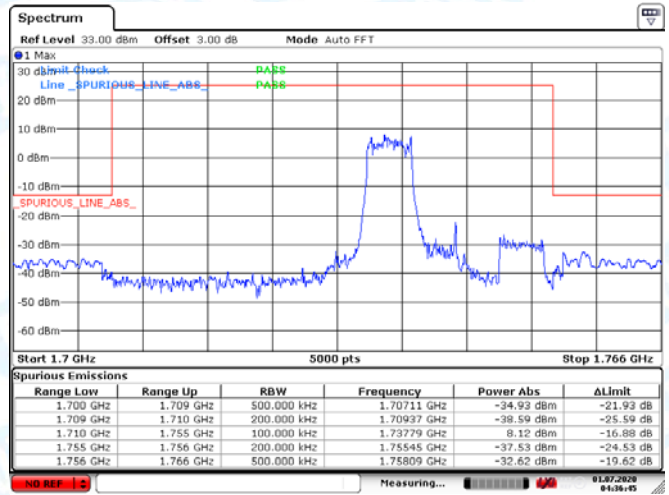

Low Channel

High Channel

LTE BAND 4 (15MHz RB Size 75& RB Offset 0 QPSK)

Date: 1.JUL.2020 04:28:17

Date: 1.JUL.2020 04:32:48

LTE BAND 4 (15MHz RB Size 25& RB Offset 0 QPSK)

Date: 1.JUL.2020 04:31:17

Date: 1.JUL.2020 04:31:47

Low Channel

High Channel

LTE BAND 4 (20MHz RB Size 100& RB Offset 0 QPSK)

Date: 1.JUL.2020 04:35:43

Date: 1.JUL.2020 04:37:52

LTE BAND 4 (20MHz RB Size 25& RB Offset 0 16QAM)

Date: 1.JUL.2020 04:36:10

Date: 1.JUL.2020 04:36:45

Low Channel

High Channel

LTE BAND 5 1.4MHz RB Size 6& RB Offset 0 QPSK)

Date: 1.JUL.2020 04:43:25

Date: 1.JUL.2020 04:44:41

LTE BAND 5 (1.4MHz RB Size 6& RB Offset 0 16QAM)

Date: 1.JUL.2020 04:43:36

Date: 1.JUL.2020 04:44:28

Low Channel

High Channel

LTE BAND 5 (3MHz RB Size 15& RB Offset 0 QPSK)

Date: 1.JUL.2020 04:48:42

Date: 1.JUL.2020 04:46:45

LTE BAND 5 (3MHz RB Size 15& RB Offset 0 16QAM)

Date: 1.JUL.2020 04:48:23

Date: 1.JUL.2020 04:46:56