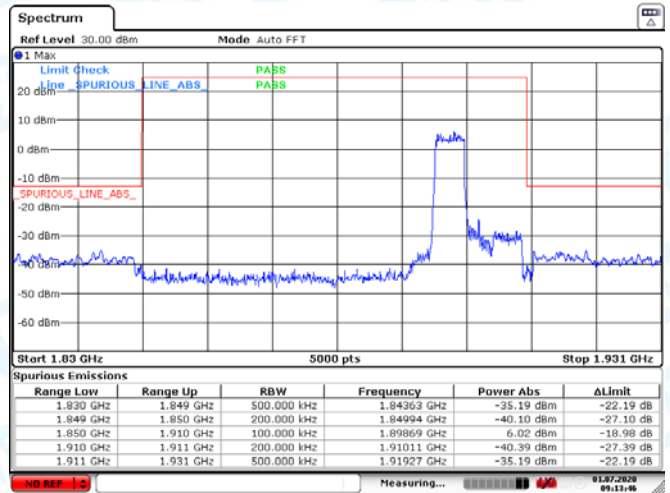

Low Channel

High Channel

LTE BAND 2 (10MHz RB Size 50& RB Offset 0 QPSK)

Date: 1.JUL.2020 03:26:56

Date: 1.JUL.2020 03:30:03

LTE BAND 2 (10MHz RB Size 25& RB Offset 0 16QAM)

Date: 1.JUL.2020 09:07:48

Date: 1.JUL.2020 09:08:55

Low Channel

High Channel

LTE BAND 2 (15MHz RB Size 75& RB Offset 0 QPSK)

Date: 1.JUL.2020 03:33:28

Date: 1.JUL.2020 03:36:09

LTE BAND 2 (15MHz RB Size 25& RB Offset 0 16QAM)

Date: 1.JUL.2020 09:14:02

Date: 1.JUL.2020 09:13:44

Low Channel

High Channel

LTE BAND 2 (20MHz RB Size 100& RB Offset 0 QPSK)

Date: 1.JUL.2020 03:40:37

Date: 1.JUL.2020 03:41:52

LTE BAND 2 (20MHz RB Size 25& RB Offset 0 16QAM)

Date: 1.JUL.2020 09:17:07

Date: 1.JUL.2020 09:17:24

Low Channel

High Channel

LTE BAND 4 (1.4MHz RB Size 6& RB Offset 0 QPSK)

Date: 1.JUL.2020 03:51:25

Date: 1.JUL.2020 03:54:30

LTE BAND 4 (1.4MHz RB Size 6& RB Offset 0 16QAM)

Date: 1.JUL.2020 03:51:49

Date: 1.JUL.2020 03:54:09