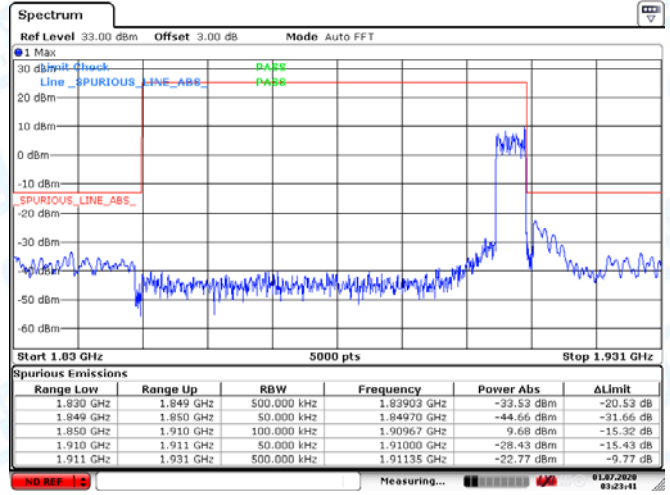

LTE BAND 26 (15MHz RB Size 75& RB Offset 0 QPSK-Low CH)

LTE BAND 26 (15MHz RB Size 75& RB Offset 0 QPSK-Middle CH)

LTE BAND 26 (15MHz RB Size 75& RB Offset 0 QPSK-High CH)

ATTACHMENT E--BAND EDGE TEST

Only show the worst case(max RB size).

Low Channel

High Channel

LTE BAND 2 (3MHz RB Size 15& RB Offset 0 QPSK)

Date: 1.JUL.2020 03:13:55

Date: 1.JUL.2020 03:15:43

LTE BAND 2 (3MHz RB Size 15& RB Offset 0 16QAM)

Date: 1.JUL.2020 03:14:12

Date: 1.JUL.2020 03:16:02

Low Channel

High Channel

LTE BAND 2 (5MHz RB Size 25& RB Offset 0 QPSK)

Date: 1.JUL.2020 03:20:34

Date: 1.JUL.2020 03:23:41

LTE BAND 4 (5MHz RB Size 25& RB Offset 0 16QAM)

Date: 1.JUL.2020 03:21:39

Date: 1.JUL.2020 03:22:32