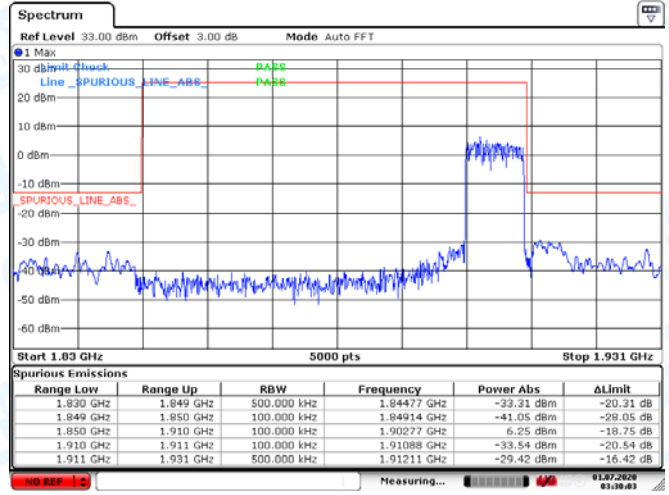

Low Channel

High Channel

LTE BAND 2 (3MHz RB Size 15& RB Offset 0 QPSK)

Date: 1.JUL.2020 03:13:55

Date: 1.JUL.2020 03:15:43

LTE BAND 2 (3MHz RB Size 15& RB Offset 0 16QAM)

Date: 1.JUL.2020 03:14:12

Date: 1.JUL.2020 03:16:02

Low Channel

High Channel

LTE BAND 2 (5MHz RB Size 25& RB Offset 0 QPSK)

Date: 1.JUL.2020 03:20:34

Date: 1.JUL.2020 03:23:41

LTE BAND 4 (5MHz RB Size 25& RB Offset 0 16QAM)

Date: 1.JUL.2020 03:21:39

Date: 1.JUL.2020 03:22:32

Low Channel

High Channel

LTE BAND 2 (10MHz RB Size 50& RB Offset 0 QPSK)

Date: 1.JUL.2020 03:26:56

Date: 1.JUL.2020 03:30:03

LTE BAND 2 (10MHz RB Size 25& RB Offset 0 16QAM)

Date: 1.JUL.2020 09:07:48

Date: 1.JUL.2020 09:08:55