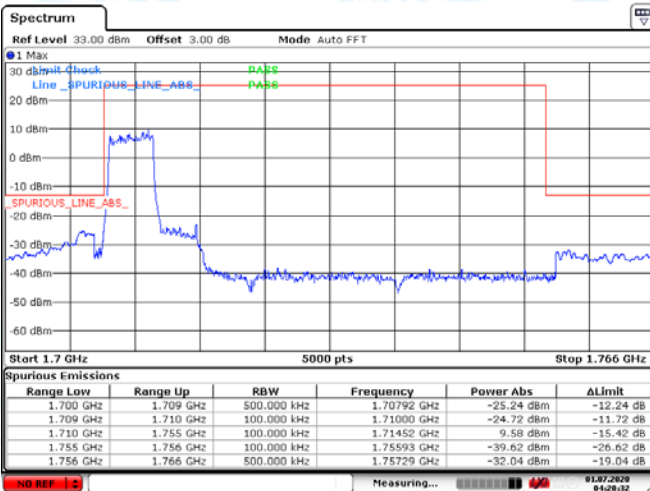

Low Channel

High Channel

LTE BAND 4 (5MHz RB Size 25& RB Offset 0 QPSK)

Date: 1.JUL.2020 04:04:50

Date: 1.JUL.2020 04:16:19

LTE BAND 4 (5MHz RB Size 25& RB Offset 0 16QAM)

Date: 1.JUL.2020 04:06:15

Date: 1.JUL.2020 04:15:36

Low Channel

High Channel

LTE BAND 4 (10MHz RB Size 50& RB Offset 0 QPSK)

Date: 1.JUL.2020 04:19:04

Date: 1.JUL.2020 04:22:49

LTE BAND 4 (10MHz RB Size 25& RB Offset 0 16QAM)

Date: 1.JUL.2020 04:20:32

Date: 1.JUL.2020 04:23:28

Low Channel

High Channel

LTE BAND 4 (15MHz RB Size 75& RB Offset 0 QPSK)

Date: 1.JUL.2020 04:28:17

Date: 1.JUL.2020 04:32:48

LTE BAND 4 (15MHz RB Size 25& RB Offset 0 QPSK)

Date: 1.JUL.2020 04:31:17

Date: 1.JUL.2020 04:31:47

Low Channel

High Channel

LTE BAND 4 (20MHz RB Size 100& RB Offset 0 QPSK)

Date: 1.JUL.2020 04:35:43

Date: 1.JUL.2020 04:37:52

LTE BAND 4 (20MHz RB Size 25& RB Offset 0 16QAM)

Date: 1.JUL.2020 04:36:10

Date: 1.JUL.2020 04:36:45