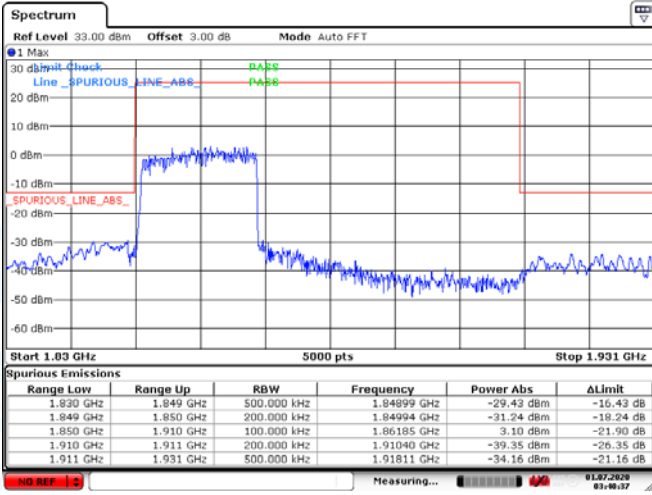

Low Channel

High Channel

LTE BAND 2 (10MHz RB Size 50& RB Offset 0 QPSK)

Date: 1.JUL.2020 03:26:56

Date: 1.JUL.2020 03:30:03

LTE BAND 2 (10MHz RB Size 25& RB Offset 0 16QAM)

Date: 1.JUL.2020 09:07:48

Date: 1.JUL.2020 09:08:55

Low Channel

High Channel

LTE BAND 2 (15MHz RB Size 75& RB Offset 0 QPSK)

Date: 1.JUL.2020 03:33:28

Date: 1.JUL.2020 03:36:09

LTE BAND 2 (15MHz RB Size 25& RB Offset 0 16QAM)

Date: 1.JUL.2020 09:14:02

Date: 1.JUL.2020 09:13:44

Low Channel

High Channel

LTE BAND 2 (20MHz RB Size 100& RB Offset 0 QPSK)

Date: 1.JUL.2020 03:40:37

Date: 1.JUL.2020 03:41:52

LTE BAND 2 (20MHz RB Size 25& RB Offset 0 16QAM)

Date: 1.JUL.2020 09:17:07

Date: 1.JUL.2020 09:17:24

Low Channel

High Channel

LTE BAND 4 (1.4MHz RB Size 6& RB Offset 0 QPSK)

Date: 1.JUL.2020 03:51:25

Date: 1.JUL.2020 03:54:30

LTE BAND 4 (1.4MHz RB Size 6& RB Offset 0 16QAM)

Date: 1.JUL.2020 03:51:49

Date: 1.JUL.2020 03:54:09