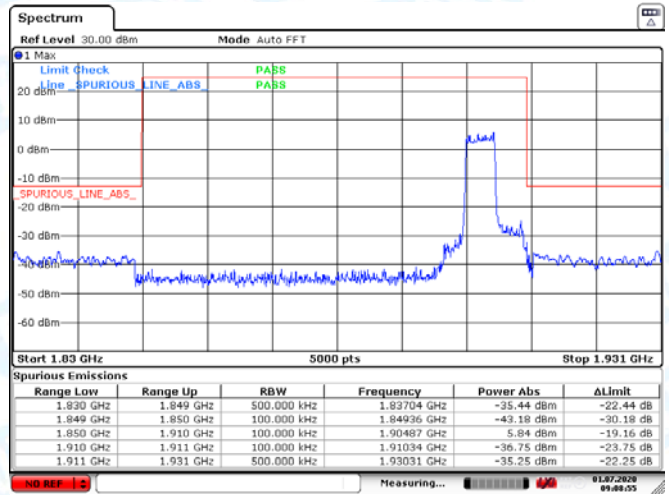

Low Channel

High Channel

LTE BAND 2 (5MHz RB Size 25& RB Offset 0 QPSK)

Date: 1.JUL.2020 03:20:34

Date: 1.JUL.2020 03:23:41

LTE BAND 4 (5MHz RB Size 25& RB Offset 0 16QAM)

Date: 1.JUL.2020 03:21:39

Date: 1.JUL.2020 03:22:32

Low Channel

High Channel

LTE BAND 2 (10MHz RB Size 50& RB Offset 0 QPSK)

Date: 1.JUL.2020 03:26:56

Date: 1.JUL.2020 03:30:03

LTE BAND 2 (10MHz RB Size 25& RB Offset 0 16QAM)

Date: 1.JUL.2020 09:07:48

Date: 1.JUL.2020 09:08:55

Low Channel

High Channel

LTE BAND 2 (15MHz RB Size 75& RB Offset 0 QPSK)

Date: 1.JUL.2020 03:33:28

Date: 1.JUL.2020 03:36:09

LTE BAND 2 (15MHz RB Size 25& RB Offset 0 16QAM)

Date: 1.JUL.2020 09:14:02

Date: 1.JUL.2020 09:13:44

Low Channel

High Channel

LTE BAND 2 (20MHz RB Size 100& RB Offset 0 QPSK)

Date: 1.JUL.2020 03:40:37

Date: 1.JUL.2020 03:41:52

LTE BAND 2 (20MHz RB Size 25& RB Offset 0 16QAM)

Date: 1.JUL.2020 09:17:07

Date: 1.JUL.2020 09:17:24