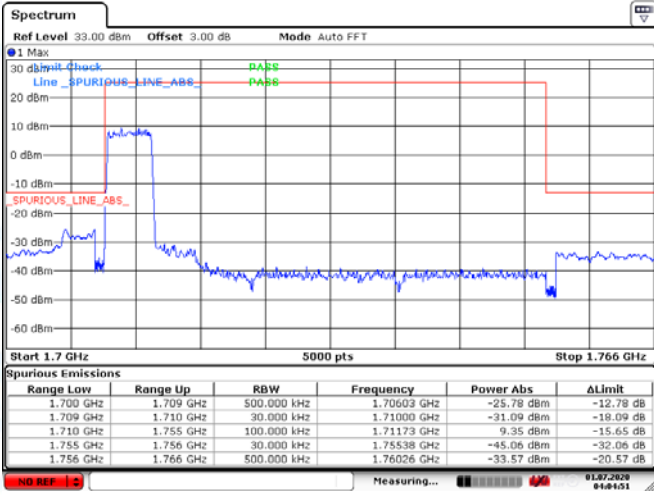

Low Channel

High Channel

LTE BAND 4 (1.4MHz RB Size 6& RB Offset 0 QPSK)

Date: 1.JUL.2020 03:51:25

Date: 1.JUL.2020 03:54:30

LTE BAND 4 (1.4MHz RB Size 6& RB Offset 0 16QAM)

Date: 1.JUL.2020 03:51:49

Date: 1.JUL.2020 03:54:09

Low Channel

High Channel

LTE BAND 4 (3MHz RB Size 15& RB Offset 0 QPSK)

Date: 1.JUL.2020 03:57:19

Date: 1.JUL.2020 04:00:13

LTE BAND 4 (3MHz RB Size 15& RB Offset 0 16QAM)

Date: 1.JUL.2020 03:56:52

Date: 1.JUL.2020 03:59:55

Low Channel

High Channel

LTE BAND 4 (5MHz RB Size 25& RB Offset 0 QPSK)

Date: 1.JUL.2020 04:04:50

Date: 1.JUL.2020 04:16:19

LTE BAND 4 (5MHz RB Size 25& RB Offset 0 16QAM)

Date: 1.JUL.2020 04:06:15

Date: 1.JUL.2020 04:15:36

Low Channel

High Channel

LTE BAND 4 (10MHz RB Size 50& RB Offset 0 QPSK)

Date: 1.JUL.2020 04:19:04

Date: 1.JUL.2020 04:22:49

LTE BAND 4 (10MHz RB Size 25& RB Offset 0 16QAM)

Date: 1.JUL.2020 04:20:32

Date: 1.JUL.2020 04:23:28