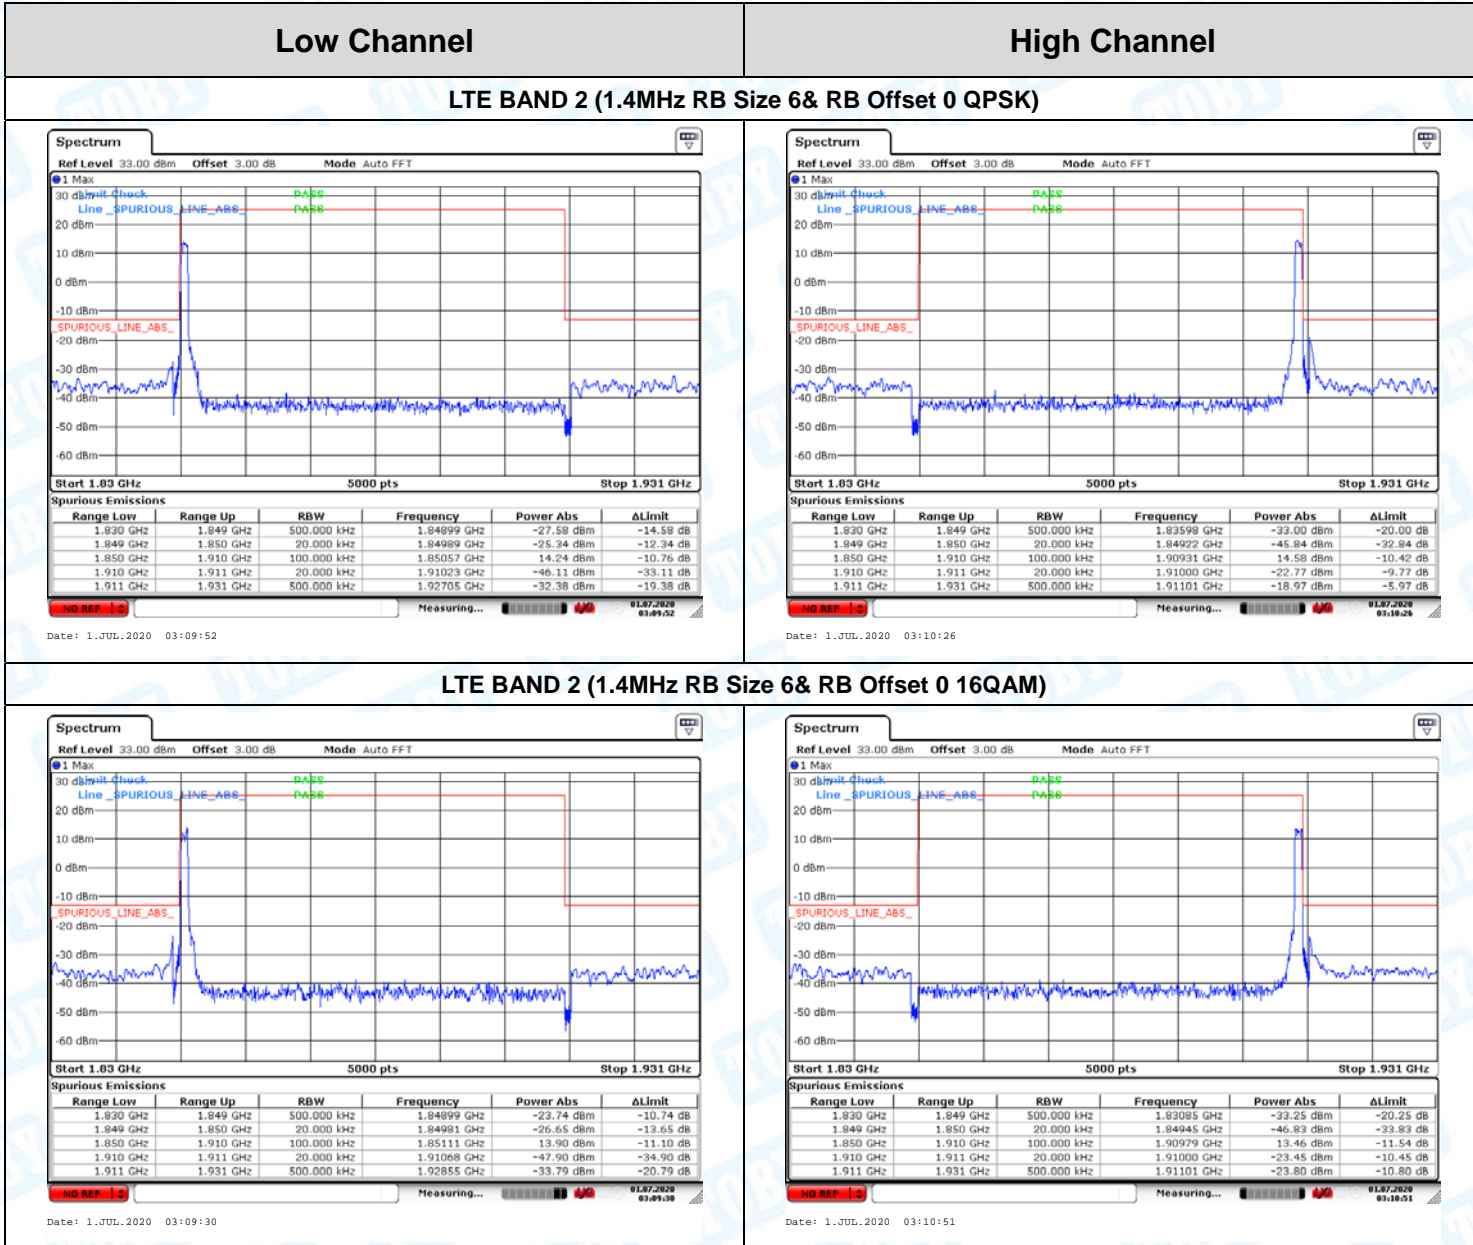

LTE BAND 26 (10MHz RB Size 50& RB Offset 0 QPSK-Low CH)

LTE BAND 26 (10MHz RB Size 50& RB Offset 0 QPSK-Middle CH)

LTE BAND 26 (10MHz RB Size 50& RB Offset 0 QPSK-High CH)

30MHz-1GHz	1GHz-26.5GHz
-------------------	---------------------

LTE BAND 26 (15MHz RB Size 75& RB Offset 0 QPSK-Low CH)

LTE BAND 26 (15MHz RB Size 75& RB Offset 0 QPSK-Middle CH)

LTE BAND 26 (15MHz RB Size 75& RB Offset 0 QPSK-High CH)

ATTACHMENT E--BAND EDGE TEST

Only show the worst case(max RB size).

Low Channel

High Channel

LTE BAND 2 (3MHz RB Size 15& RB Offset 0 QPSK)

Date: 1.JUL.2020 03:13:55

Date: 1.JUL.2020 03:15:43

LTE BAND 2 (3MHz RB Size 15& RB Offset 0 16QAM)

Date: 1.JUL.2020 03:14:12

Date: 1.JUL.2020 03:16:02

Low Channel

High Channel

LTE BAND 2 (5MHz RB Size 25& RB Offset 0 QPSK)

Date: 1.JUL.2020 03:20:34

Date: 1.JUL.2020 03:23:41

LTE BAND 4 (5MHz RB Size 25& RB Offset 0 16QAM)

Date: 1.JUL.2020 03:21:39

Date: 1.JUL.2020 03:22:32