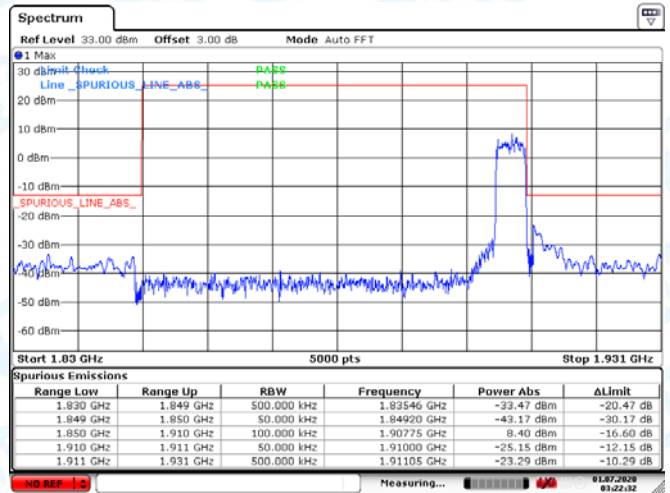

Low Channel

High Channel

LTE BAND 2 (3MHz RB Size 15& RB Offset 0 QPSK)

Date: 1.JUL.2020 03:13:55

Date: 1.JUL.2020 03:15:43

LTE BAND 2 (3MHz RB Size 15& RB Offset 0 16QAM)

Date: 1.JUL.2020 03:14:12

Date: 1.JUL.2020 03:16:02

Low Channel

High Channel

LTE BAND 2 (5MHz RB Size 25& RB Offset 0 QPSK)

Date: 1.JUL.2020 03:20:34

Date: 1.JUL.2020 03:23:41

LTE BAND 4 (5MHz RB Size 25& RB Offset 0 16QAM)

Date: 1.JUL.2020 03:21:39

Date: 1.JUL.2020 03:22:32

Low Channel

High Channel

LTE BAND 2 (10MHz RB Size 50& RB Offset 0 QPSK)

Date: 1.JUL.2020 03:26:56

Date: 1.JUL.2020 03:30:03

LTE BAND 2 (10MHz RB Size 25& RB Offset 0 16QAM)

Date: 1.JUL.2020 09:07:48

Date: 1.JUL.2020 09:08:55