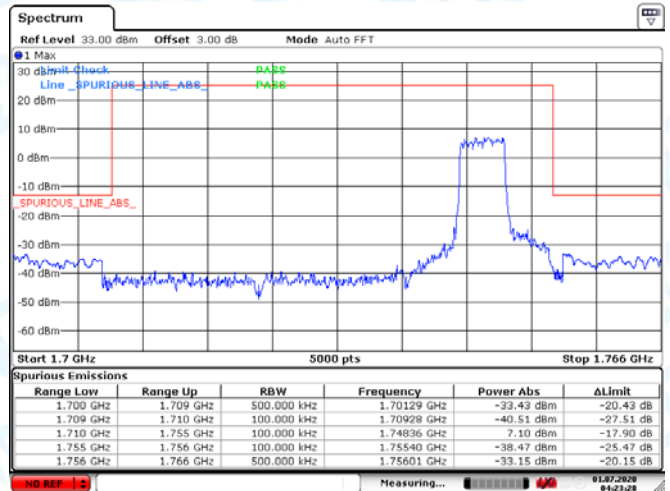

Low Channel

High Channel

LTE BAND 4 (5MHz RB Size 25& RB Offset 0 QPSK)

Date: 1.JUL.2020 04:04:50

Date: 1.JUL.2020 04:16:19

LTE BAND 4 (5MHz RB Size 25& RB Offset 0 16QAM)

Date: 1.JUL.2020 04:06:15

Date: 1.JUL.2020 04:15:36

Low Channel

High Channel

LTE BAND 4 (10MHz RB Size 50& RB Offset 0 QPSK)

Date: 1.JUL.2020 04:19:04

Date: 1.JUL.2020 04:22:49

LTE BAND 4 (10MHz RB Size 25& RB Offset 0 16QAM)

Date: 1.JUL.2020 04:20:32

Date: 1.JUL.2020 04:23:28

Low Channel

High Channel

LTE BAND 4 (15MHz RB Size 75& RB Offset 0 QPSK)

Date: 1.JUL.2020 04:28:17

Date: 1.JUL.2020 04:32:48

LTE BAND 4 (15MHz RB Size 25& RB Offset 0 QPSK)

Date: 1.JUL.2020 04:31:17

Date: 1.JUL.2020 04:31:47

Low Channel

High Channel

LTE BAND 4 (20MHz RB Size 100& RB Offset 0 QPSK)

Date: 1.JUL.2020 04:35:43

Date: 1.JUL.2020 04:37:52

LTE BAND 4 (20MHz RB Size 25& RB Offset 0 16QAM)

Date: 1.JUL.2020 04:36:10

Date: 1.JUL.2020 04:36:45