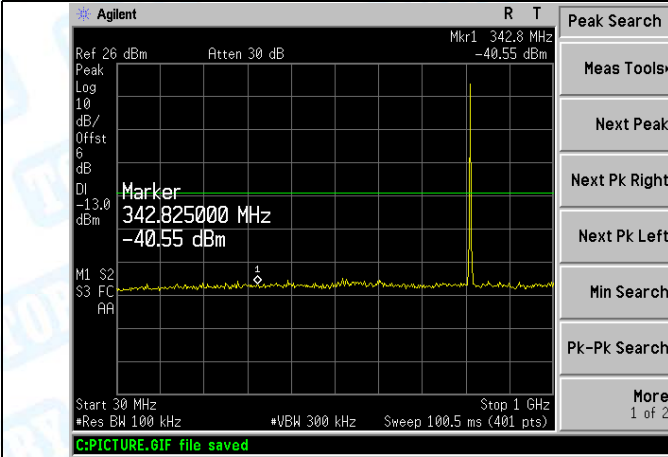

30MHz-1GHz

1GHz-26.5GHz

LTE BAND 26 (1.4MHz RB Size 6& RB Offset 0 QPSK-Low CH)

LTE BAND 26 (1.4MHz RB Size 6& RB Offset 0 QPSK-Middle CH)

LTE BAND 26 (1.4MHz RB Size 6& RB Offset 0 QPSK-High CH)

30MHz-1GHz **1GHz-26.5GHz**

LTE BAND 26 (3MHz RB Size 15& RB Offset 0 QPSK-Low CH)

LTE BAND 26 (3MHz RB Size 15& RB Offset 0 QPSK-Middle CH)

LTE BAND 26 (3MHz RB Size 15& RB Offset 0 QPSK-High CH)

30MHz-1GHz	1GHz-26.5GHz
-------------------	---------------------