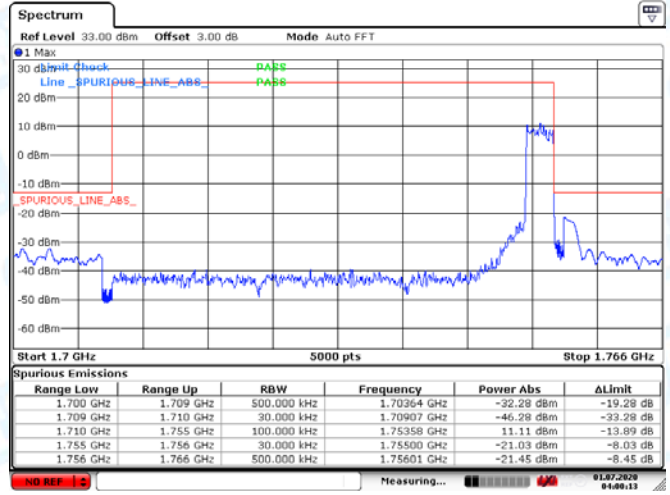

Low Channel

High Channel

LTE BAND 2 (20MHz RB Size 100& RB Offset 0 QPSK)

Date: 1.JUL.2020 03:40:37

Date: 1.JUL.2020 03:41:52

LTE BAND 2 (20MHz RB Size 25& RB Offset 0 16QAM)

Date: 1.JUL.2020 09:17:07

Date: 1.JUL.2020 09:17:24

Low Channel

High Channel

LTE BAND 4 (1.4MHz RB Size 6& RB Offset 0 QPSK)

Date: 1.JUL.2020 03:51:25

Date: 1.JUL.2020 03:54:30

LTE BAND 4 (1.4MHz RB Size 6& RB Offset 0 16QAM)

Date: 1.JUL.2020 03:51:49

Date: 1.JUL.2020 03:54:09

Low Channel

High Channel

LTE BAND 4 (3MHz RB Size 15& RB Offset 0 QPSK)

Date: 1.JUL.2020 03:57:19

Date: 1.JUL.2020 04:00:13

LTE BAND 4 (3MHz RB Size 15& RB Offset 0 16QAM)

Date: 1.JUL.2020 03:56:52

Date: 1.JUL.2020 03:59:55