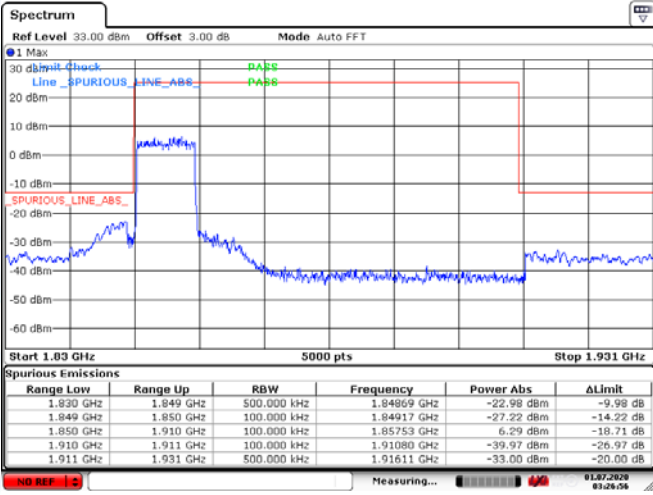

Low Channel

High Channel

LTE BAND 2 (3MHz RB Size 15& RB Offset 0 QPSK)

Date: 1.JUL.2020 03:13:55

Date: 1.JUL.2020 03:15:43

LTE BAND 2 (3MHz RB Size 15& RB Offset 0 16QAM)

Date: 1.JUL.2020 03:14:12

Date: 1.JUL.2020 03:16:02

Low Channel

High Channel

LTE BAND 2 (5MHz RB Size 25& RB Offset 0 QPSK)

Date: 1.JUL.2020 03:20:34

Date: 1.JUL.2020 03:23:41

LTE BAND 4 (5MHz RB Size 25& RB Offset 0 16QAM)

Date: 1.JUL.2020 03:21:39

Date: 1.JUL.2020 03:22:32

Low Channel

High Channel

LTE BAND 2 (10MHz RB Size 50& RB Offset 0 QPSK)

Date: 1.JUL.2020 03:26:56

Date: 1.JUL.2020 03:30:03

LTE BAND 2 (10MHz RB Size 25& RB Offset 0 16QAM)

Date: 1.JUL.2020 09:07:48

Date: 1.JUL.2020 09:08:55

Low Channel

High Channel

LTE BAND 2 (15MHz RB Size 75& RB Offset 0 QPSK)

Date: 1.JUL.2020 03:33:28

Date: 1.JUL.2020 03:36:09

LTE BAND 2 (15MHz RB Size 25& RB Offset 0 16QAM)

Date: 1.JUL.2020 09:14:02

Date: 1.JUL.2020 09:13:44