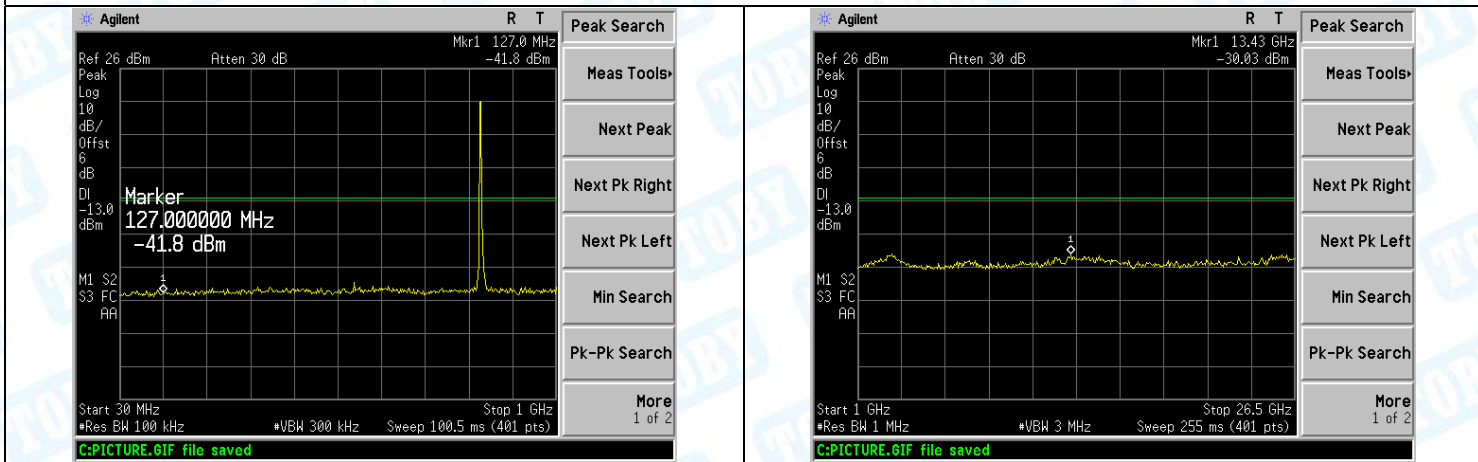

30MHz-1GHz

1GHz-26.5GHz

LTE BAND 26 (1.4MHz RB Size 6& RB Offset 0 QPSK-Low CH)

LTE BAND 26 (1.4MHz RB Size 6& RB Offset 0 QPSK-Middle CH)

LTE BAND 26 (1.4MHz RB Size 6& RB Offset 0 QPSK-High CH)

30MHz-1GHz **1GHz-26.5GHz**

LTE BAND 26 (3MHz RB Size 15& RB Offset 0 QPSK-Low CH)

LTE BAND 26 (3MHz RB Size 15& RB Offset 0 QPSK-Middle CH)

LTE BAND 26 (3MHz RB Size 15& RB Offset 0 QPSK-High CH)

30MHz-1GHz	1GHz-26.5GHz
-------------------	---------------------