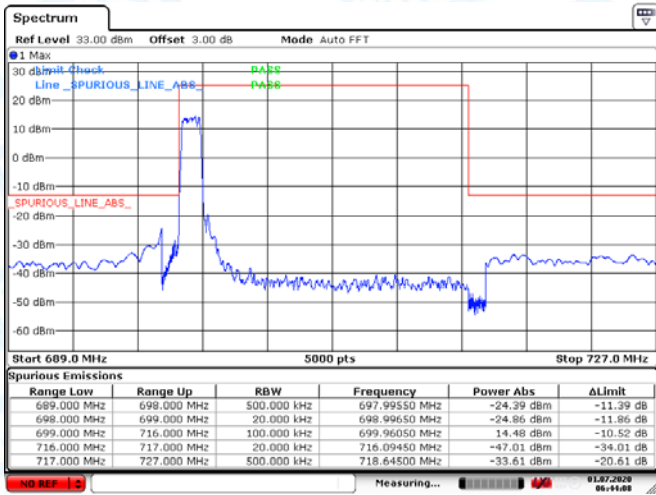

Low Channel

High Channel

LTE BAND 5 (5MHz RB Size 25& RB Offset 0 QPSK)

Date: 1.JUL.2020 04:50:19

Date: 1.JUL.2020 04:51:31

LTE BAND 5 (5MHz RB Size 25& RB Offset 0 16QAM)

Date: 1.JUL.2020 04:50:32

Date: 1.JUL.2020 04:51:20

Low Channel

High Channel

LTE BAND 5 (10MHz RB Size 50& RB Offset 0 QPSK)

Date: 1.JUL.2020 04:53:55

Date: 1.JUL.2020 04:53:28

LTE BAND 5 (10MHz RB Size 25& RB Offset 0 16QAM)

Date: 1.JUL.2020 04:55:19

Date: 1.JUL.2020 04:52:46

Low Channel

High Channel

LTE BAND 12 (1.4MHz RB Size 1& RB Offset 0 QPSK)

Date: 1.JUL.2020 06:43:44

Date: 1.JUL.2020 06:46:14

LTE BAND 12 (1.4MHz RB Size 6& RB Offset 0 QPSK)

Date: 1.JUL.2020 06:44:08

Date: 1.JUL.2020 06:45:55

Low Channel

High Channel

LTE BAND 12 (3MHz RB Size 15& RB Offset 0 QPSK)

Date: 1.JUL.2020 09:34:18

Date: 1.JUL.2020 09:36:16

LTE BAND 12 (3MHz RB Size 15& RB Offset 0 16QAM)

Date: 1.JUL.2020 09:34:31

Date: 1.JUL.2020 09:35:44