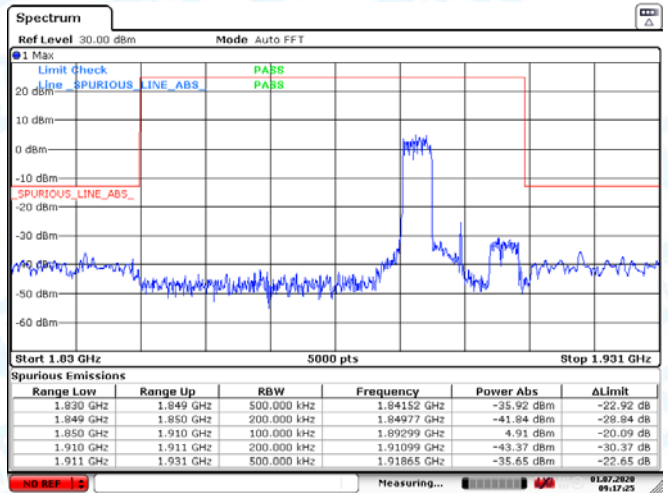

Low Channel

High Channel

LTE BAND 2 (15MHz RB Size 75& RB Offset 0 QPSK)

Date: 1.JUL.2020 03:33:28

Date: 1.JUL.2020 03:36:09

LTE BAND 2 (15MHz RB Size 25& RB Offset 0 16QAM)

Date: 1.JUL.2020 09:14:02

Date: 1.JUL.2020 09:13:44

Low Channel

High Channel

LTE BAND 2 (20MHz RB Size 100& RB Offset 0 QPSK)

Date: 1.JUL.2020 03:40:37

Date: 1.JUL.2020 03:41:52

LTE BAND 2 (20MHz RB Size 25& RB Offset 0 16QAM)

Date: 1.JUL.2020 09:17:07

Date: 1.JUL.2020 09:17:24

Low Channel

High Channel

LTE BAND 4 (1.4MHz RB Size 6& RB Offset 0 QPSK)

Date: 1.JUL.2020 03:51:25

Date: 1.JUL.2020 03:54:30

LTE BAND 4 (1.4MHz RB Size 6& RB Offset 0 16QAM)

Date: 1.JUL.2020 03:51:49

Date: 1.JUL.2020 03:54:09

Low Channel

High Channel

LTE BAND 4 (3MHz RB Size 15& RB Offset 0 QPSK)

Date: 1.JUL.2020 03:57:19

Date: 1.JUL.2020 04:00:13

LTE BAND 4 (3MHz RB Size 15& RB Offset 0 16QAM)

Date: 1.JUL.2020 03:56:52

Date: 1.JUL.2020 03:59:55