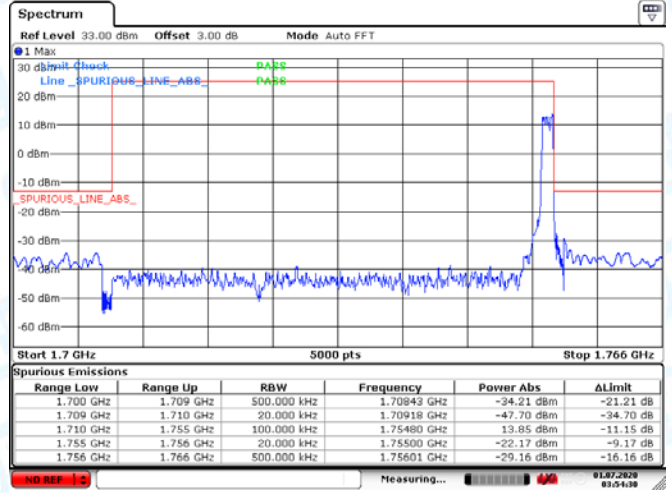

Low Channel

High Channel

LTE BAND 2 (20MHz RB Size 100& RB Offset 0 QPSK)

Date: 1.JUL.2020 03:40:37

Date: 1.JUL.2020 03:41:52

LTE BAND 2 (20MHz RB Size 25& RB Offset 0 16QAM)

Date: 1.JUL.2020 09:17:07

Date: 1.JUL.2020 09:17:24

Low Channel

High Channel

LTE BAND 4 (1.4MHz RB Size 6& RB Offset 0 QPSK)

Date: 1.JUL.2020 03:51:25

Date: 1.JUL.2020 03:54:30

LTE BAND 4 (1.4MHz RB Size 6& RB Offset 0 16QAM)

Date: 1.JUL.2020 03:51:49

Date: 1.JUL.2020 03:54:09