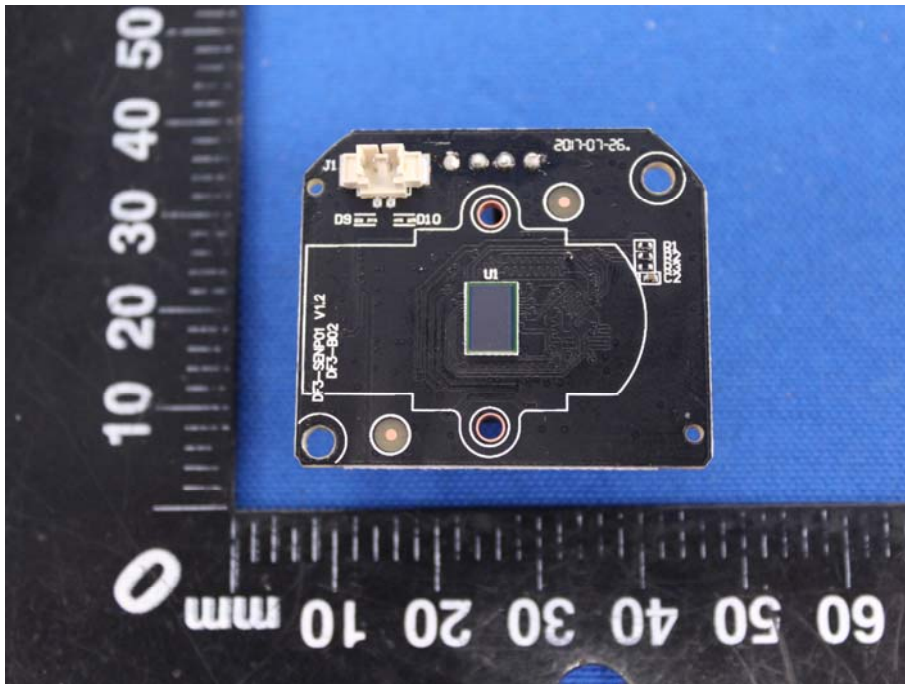

Appendix C: Photographs of EUT

Product: WYZE CAM PAN

Model: WYZECP1

Internal Photos

WIFI Antenna