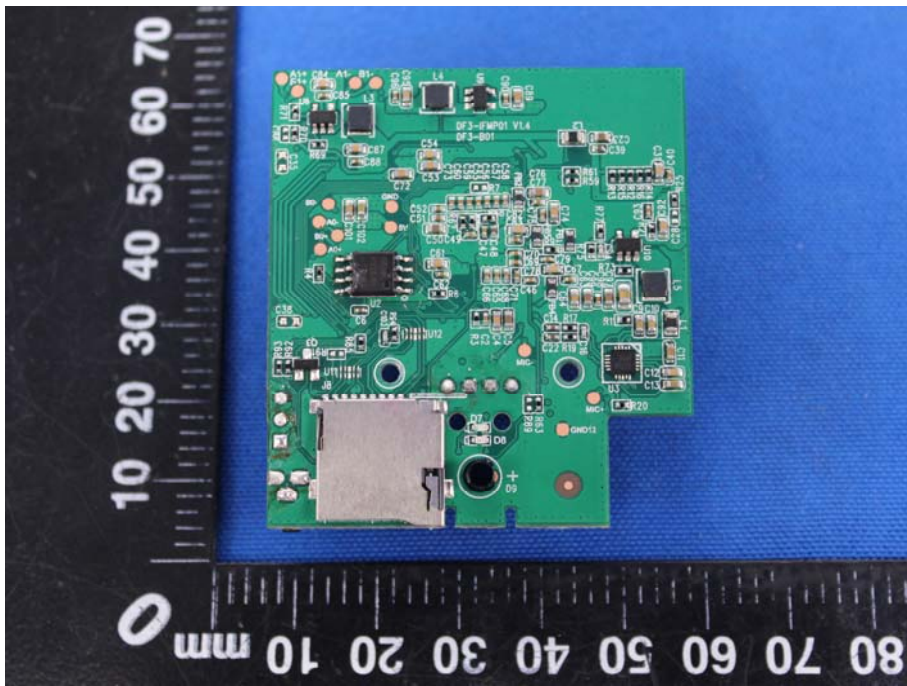

Appendix C: Photographs of EUT

Product: WYZE CAM PAN

Model: WYZECP1

Internal Photos

WIFI Antenna