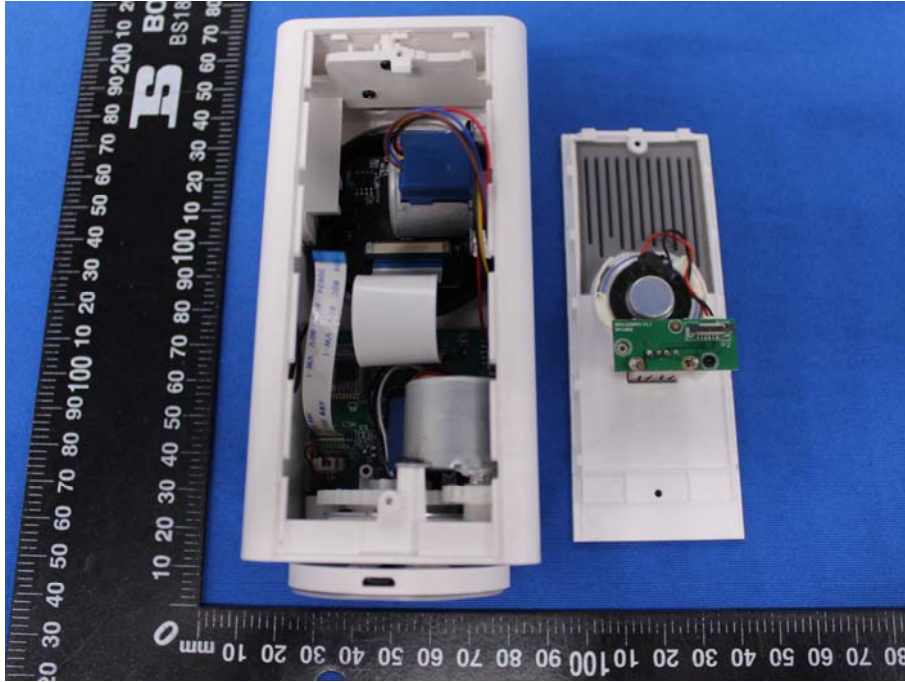

Appendix C: Photographs of EUT

Product: WYZE CAM PAN

Model: WYZECP1

Internal Photos

WIFI Antenna