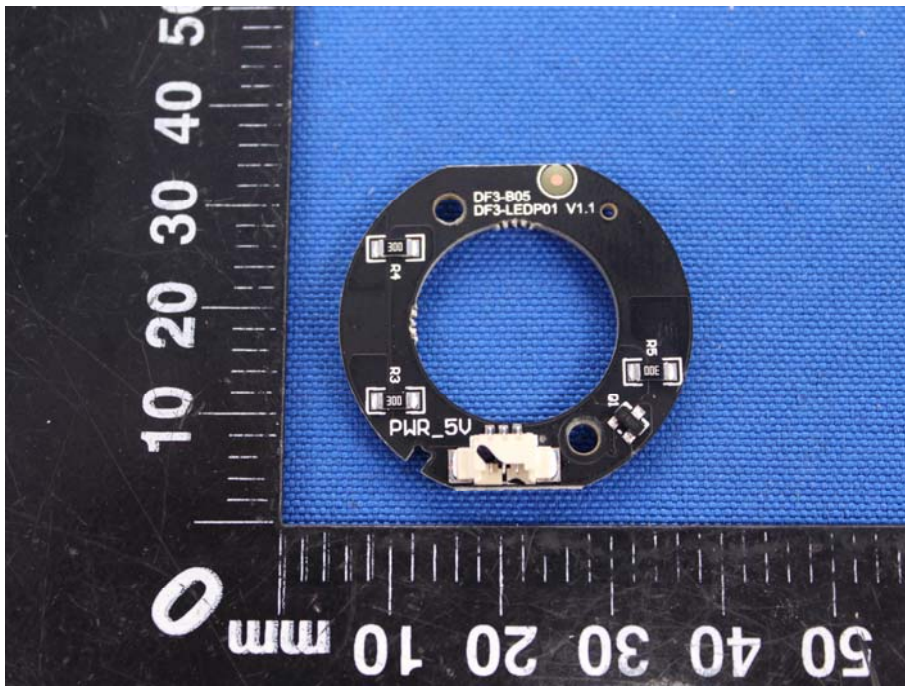

Appendix C: Photographs of EUT

Product: WYZE CAM PAN

Model: WYZECP1

Internal Photos

WIFI Antenna