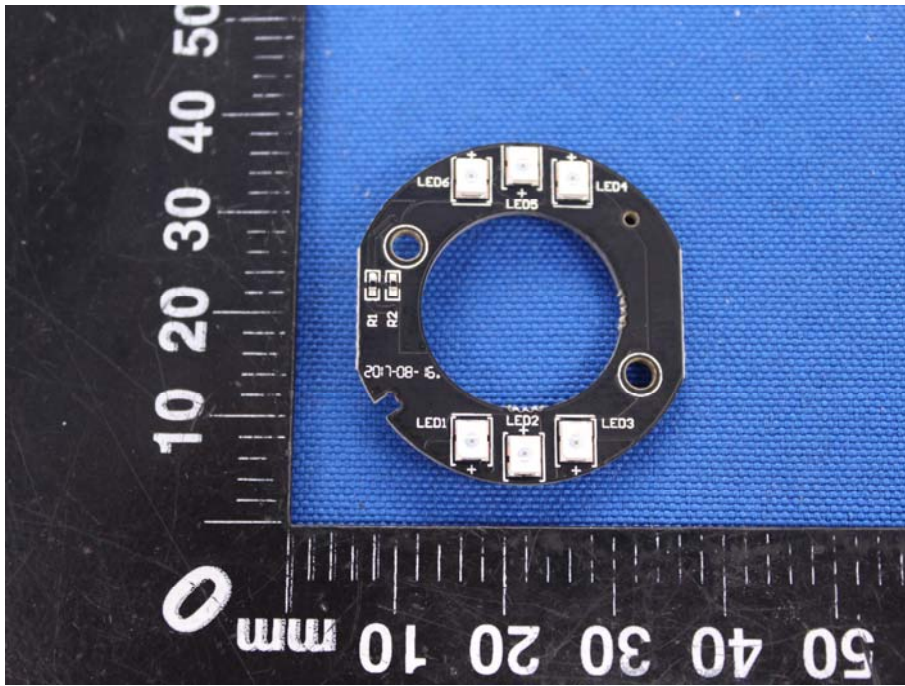

Appendix C: Photographs of EUT

Product: WYZE CAM PAN

Model: WYZECP1

Internal Photos

WIFI Antenna