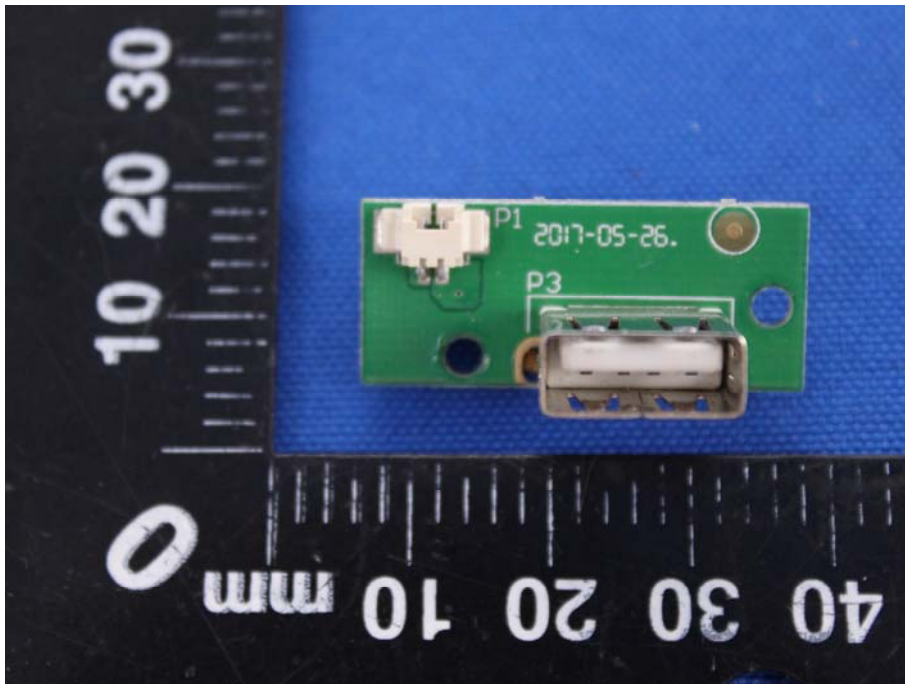

Appendix C: Photographs of EUT

Product: WYZE CAM PAN

Model: WYZECP1

Internal Photos

WIFI Antenna