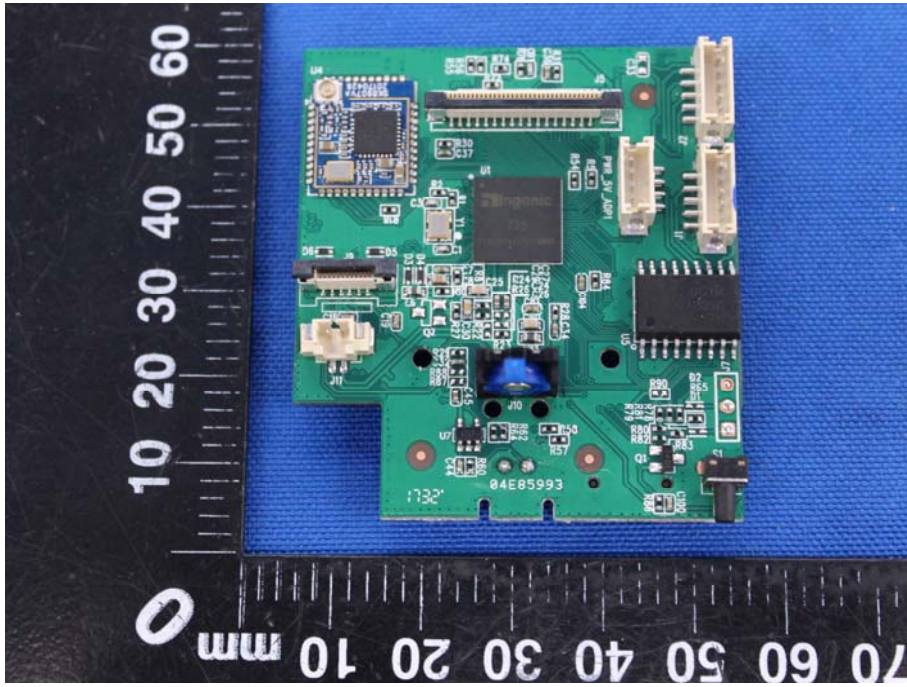

Appendix C: Photographs of EUT

Product: WYZE CAM PAN

Model: WYZECP1

Internal Photos

WIFI Antenna