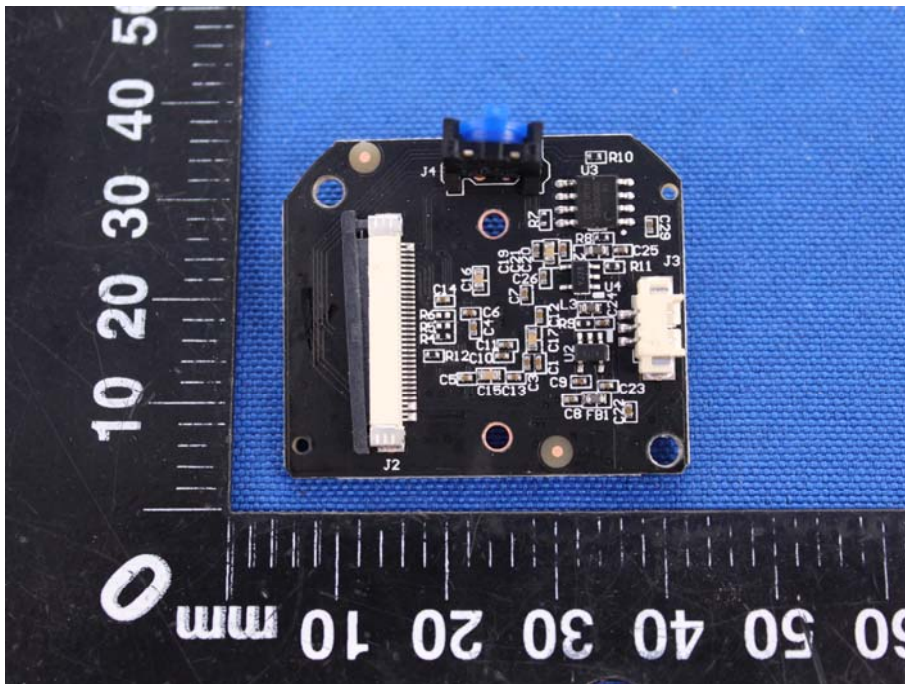

Appendix C: Photographs of EUT

Product: WYZE CAM PAN

Model: WYZECP1

Internal Photos

WIFI Antenna