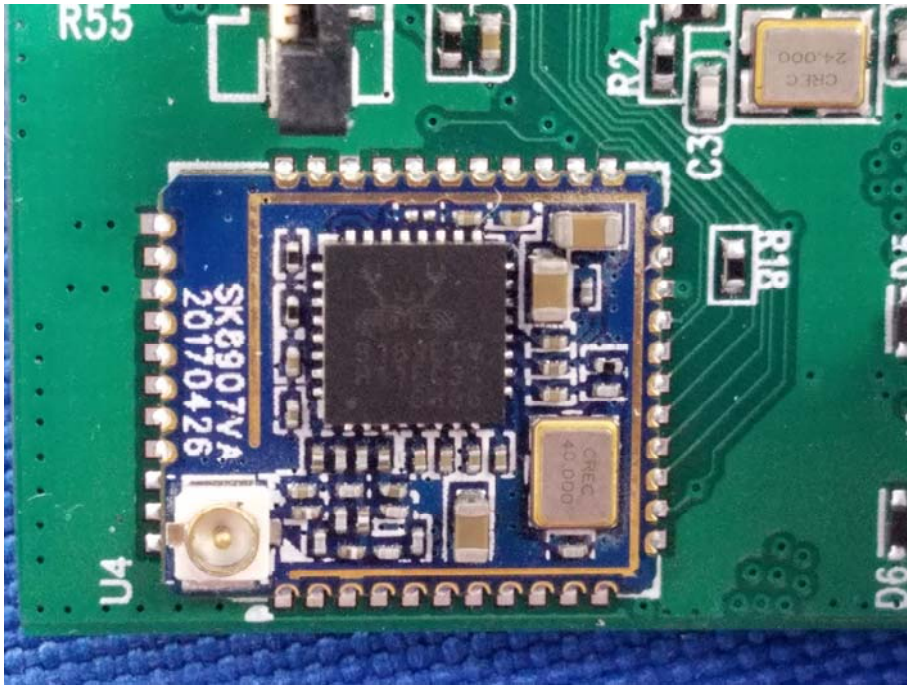

Appendix C: Photographs of EUT

Product: WYZE CAM PAN

Model: WYZECP1

Internal Photos

WIFI Antenna