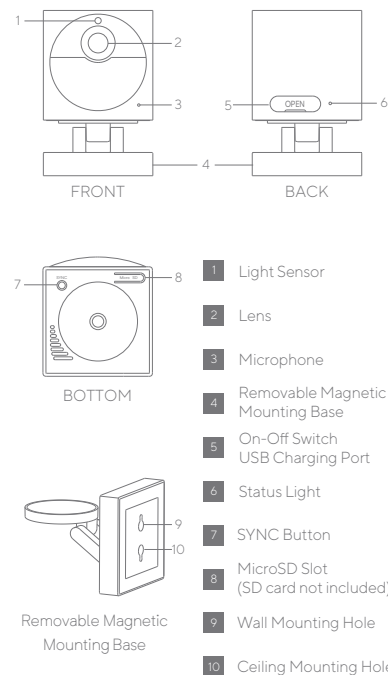

- 3 Follow the Wyze app to set up the camera.

- 4 Follow the Wyze app to mount the camera.

IN THE BOX

Wyze Cam Outdoor	x1
Base Station	x1
Base Station Power Adapter	x1
Base Station Ethernet Cable	x1
Camera Charging USB Cable	x1
Quick Start Guide	x1
Screw Assembly	x1