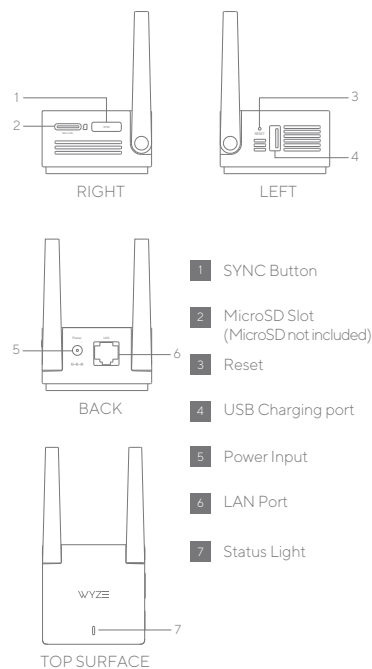

- 3 Follow the Wyze app to set up the camera.

- 4 Follow the Wyze app to mount the camera.

IN THE BOX

Wyze Cam Outdoor	x1
Base Station	x1
Base Station Power Adapter	x1
Base Station Ethernet Cable	x1
Camera Charging USB Cable	x1
Quick Start Guide	x1
Screw Assembly	x1