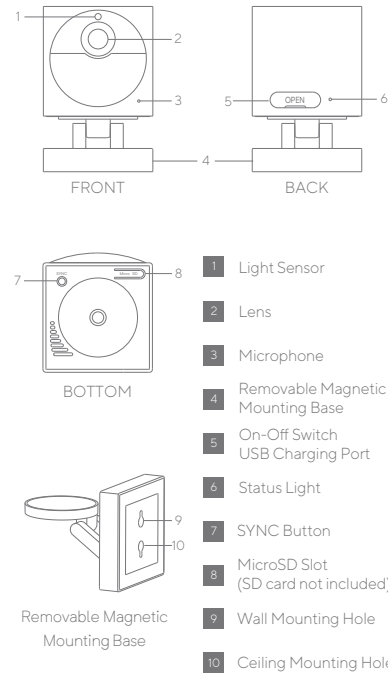

- 3 Follow the Wyze app to set up the camera.

- 4 Follow the Wyze app to mount the camera.

IN THE BOX

Wyze Cam Outdoor	x1
Base Station	x1
Base Station Power Adapter	x1
Base Station Ethernet Cable	x1
Camera Charging USB Cable	x1
Quick Start Guide	x1
Screw Assembly	x1