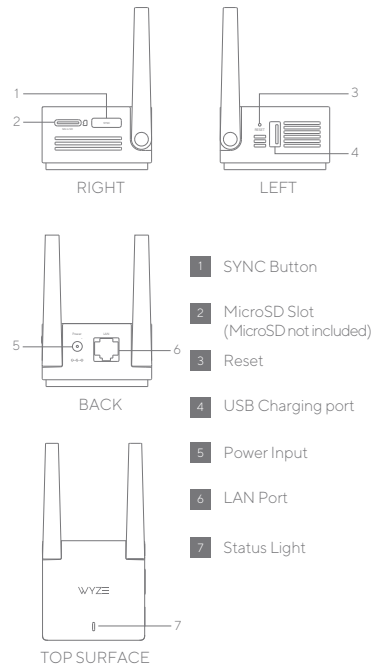

- 3 Follow the Wyze app to set up the camera.

- 4 Follow the Wyze app to mount the camera.

IN THE BOX

Wyze Cam Outdoor	x1
Base Station	x1
Base Station Power Adapter	x1
Base Station Ethernet Cable	x1
Camera Charging USB Cable	x1
Quick Start Guide	x1
Screw Assembly	x1