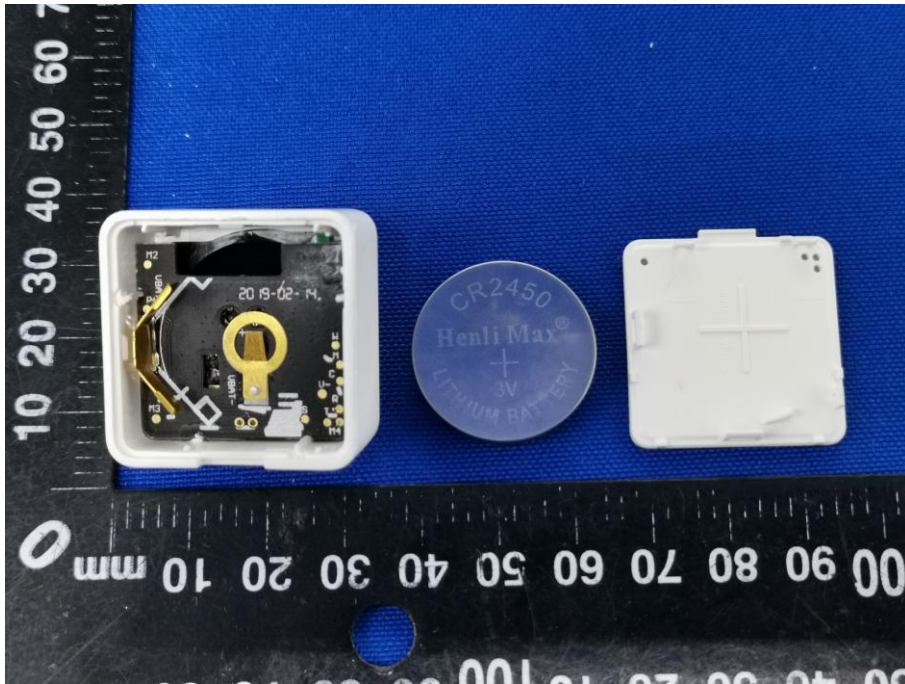

Appendix B: Photographs of EUT

Product: WYZE Motion Sensor

Model: WHMS1

Internal Photos

Antenna