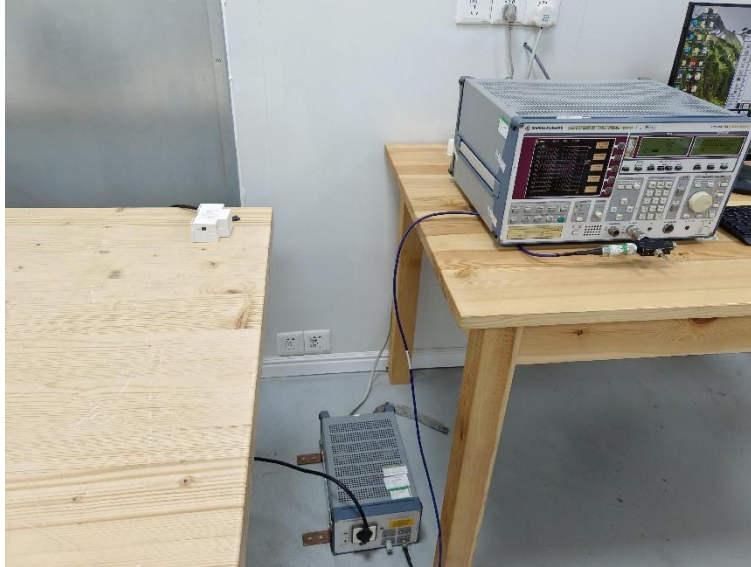

Conducted Emission

-----End-----