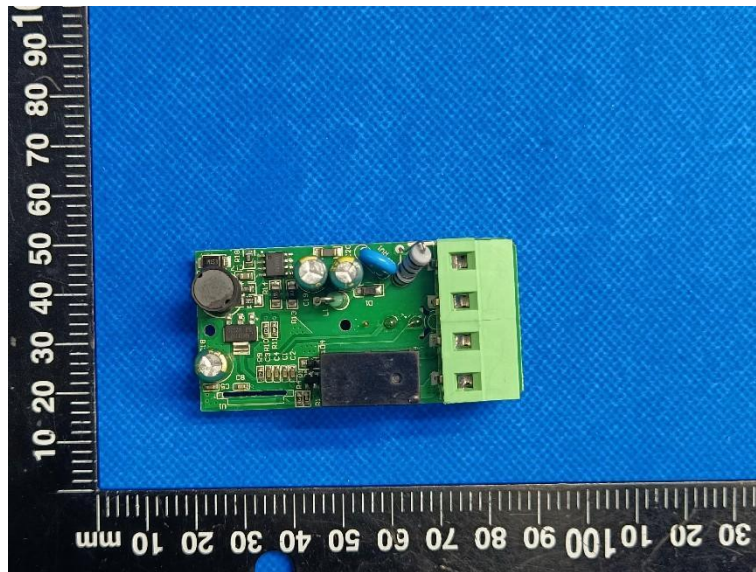

Product Name: smart switch

Model No.: US-SS01

EUT Constructional Details

Internal Photo

-----End-----