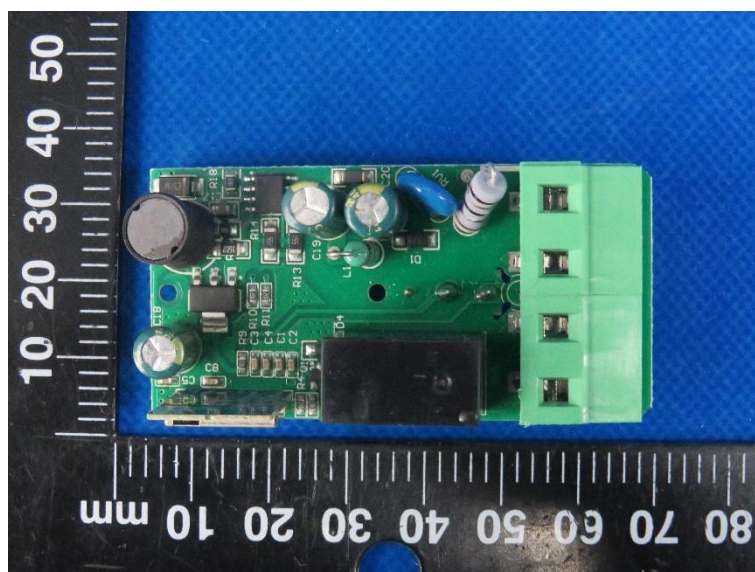

Product Name: smart switch

Model No.: US-SS01

EUT Constructional Details

Internal Photo

-----End-----