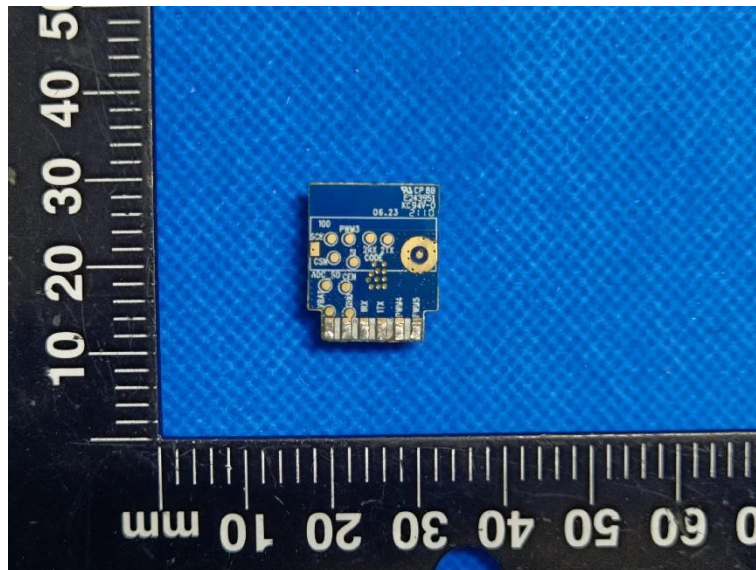

Product Name: smart switch

Model No.: US-SS01

EUT Constructional Details

Internal Photo

-----End-----