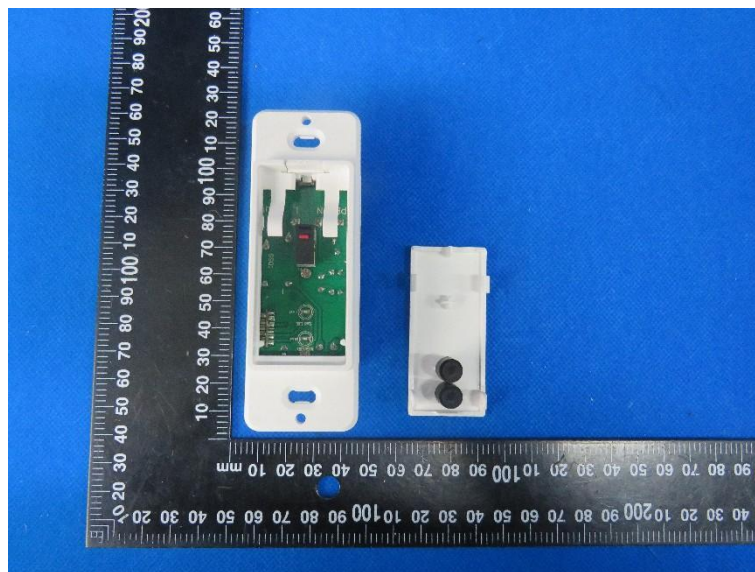

Product Name: smart switch

Model No.: US-SS01

EUT Constructional Details

Internal Photo

-----End-----