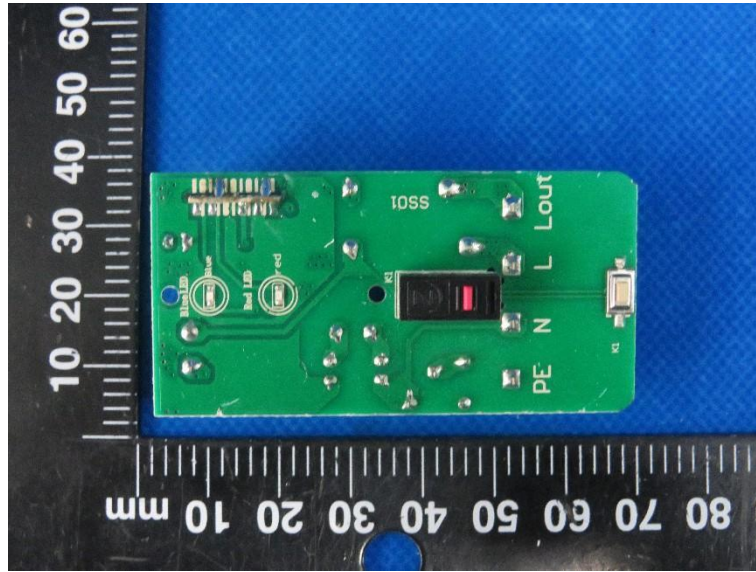

Product Name: smart switch

Model No.: US-SS01

EUT Constructional Details

Internal Photo

-----End-----