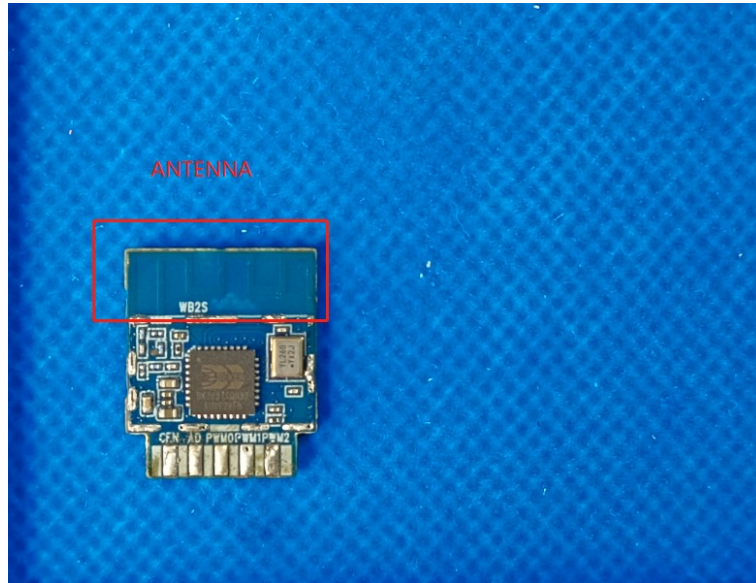

Product Name: smart switch

Model No.: US-SS01

EUT Constructional Details

Internal Photo

-----End-----