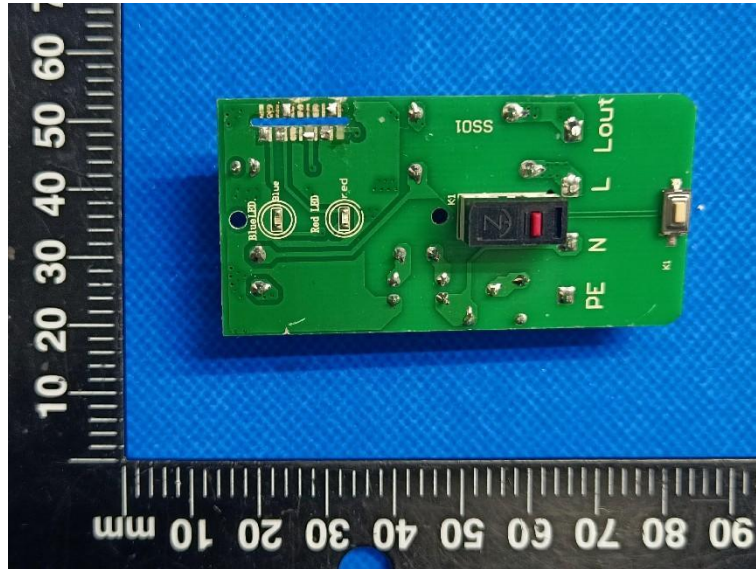

Product Name: smart switch

Model No.: US-SS01

EUT Constructional Details

Internal Photo

-----End-----