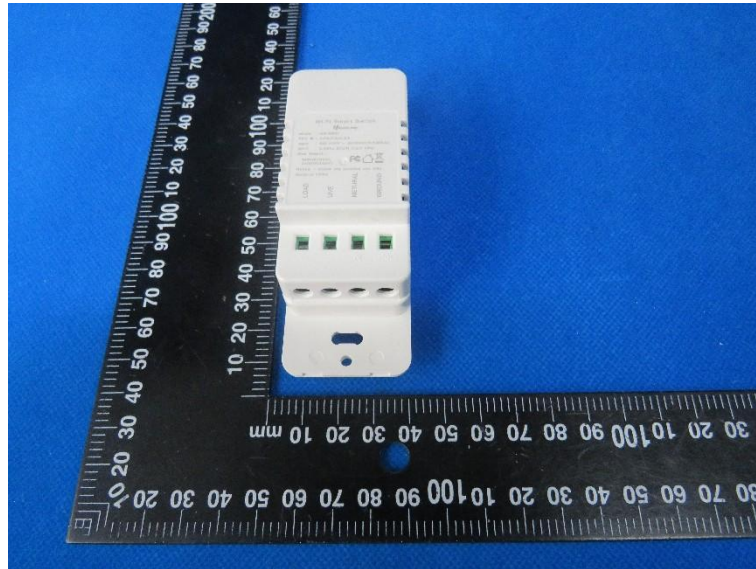

Product Name: smart switch

Model No.: US-SS01

EUT Constructional Details

External Photo

-----End-----