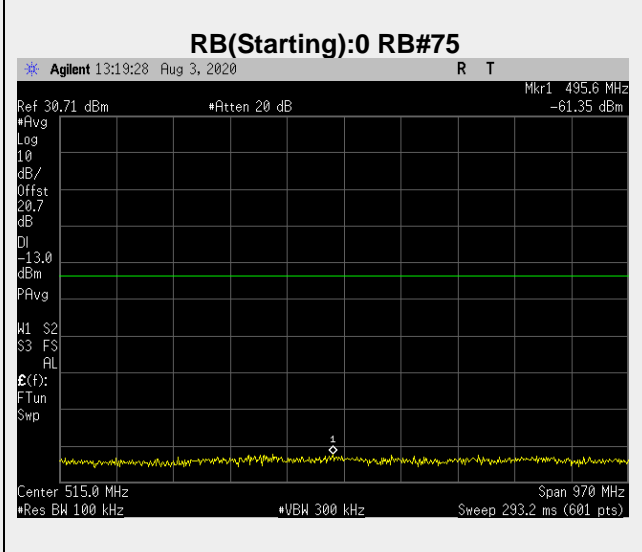

Frequency: 1857.50 MHz Bandwidth: 15MHz Mode: QPSK Frequency Range: 30.00 – 1000.00 MHz