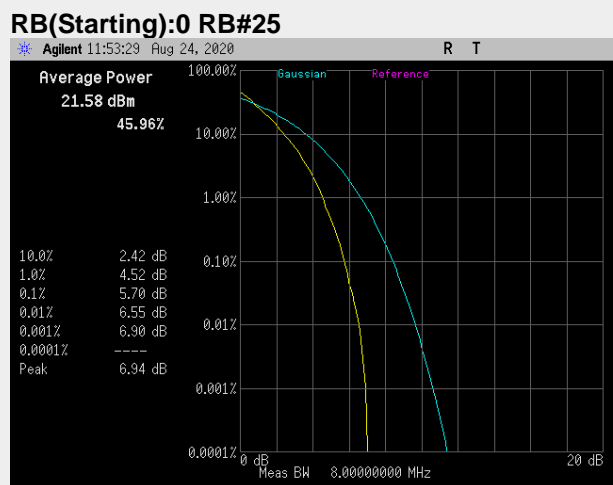

**RB(Starting):0 RB#18**

**RB(Starting):0 RB#100**

**Frequency: 1900.0 MHz Bandwidth: 20MHz Mode: 16 QAM**

**Band 12: Peak to Average Ratio**

**Frequency: 701.5 MHz Bandwidth: 5MHz Mode: QPSK**

**Frequency: 707.5 MHz Bandwidth: 5MHz Mode: QPSK**