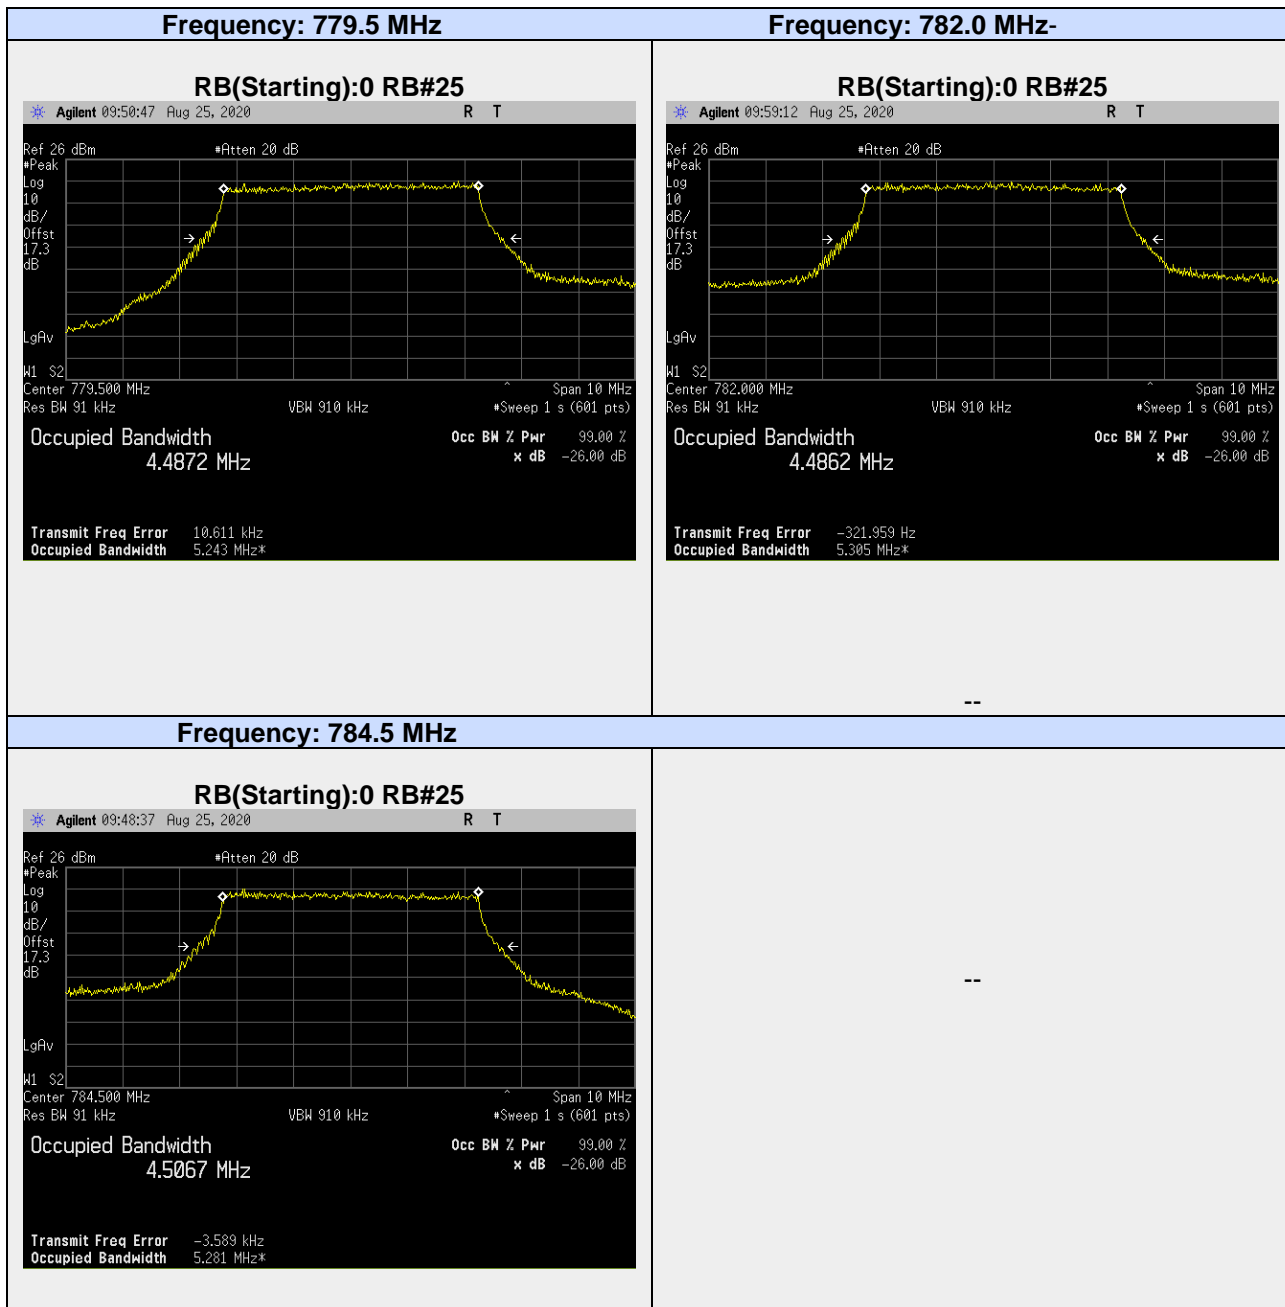

Band 13: Emission Bandwidth

5 MHz QPSK