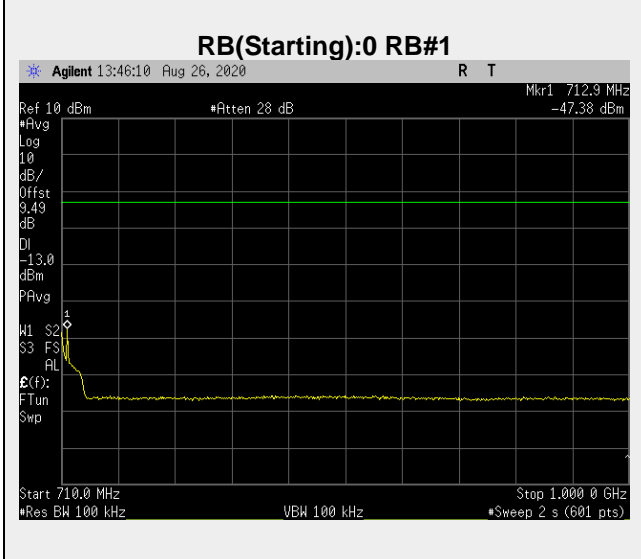

Frequency: 706.5 MHz Bandwidth: 5MHz Mode: QPSK Frequency Range: 710-1000 MHz