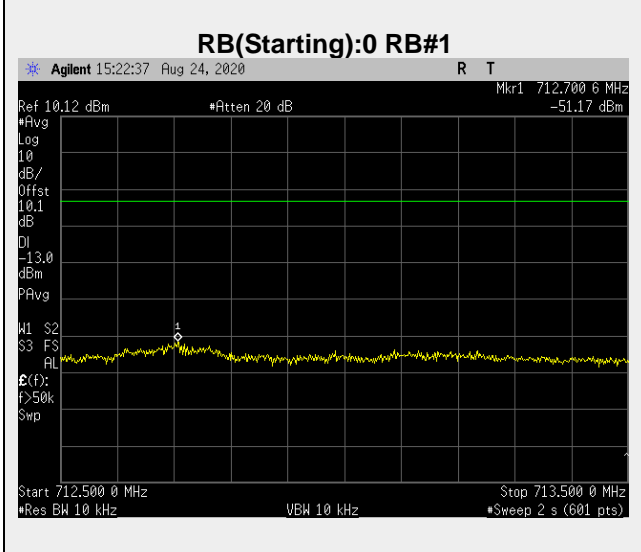

Frequency: 707.5 MHz Bandwidth: 10MHz Mode: QPSK Frequency Range: 712.50 – 713.50 MHz