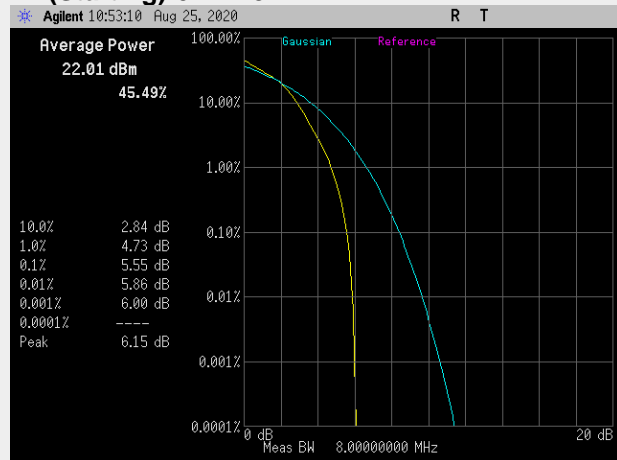

**RB(Starting):0 RB#50**

**Frequency: 711.0 MHz Bandwidth: 10MHz Mode: 16QAM**

**RB(Starting):0 RB#12**

**RB(Starting):0 RB#50**

**Band 13: Peak to Average Ratio**

**Frequency: 784.5 MHz Bandwidth: 5MHz Mode: QPSK**

**RB(Starting):0 RB#8**

**RB(Starting):0 RB#25**

**Frequency: 782.0 MHz Bandwidth: 10MHz Mode: QPSK**

**RB(Starting):0 RB#12**

**RB(Starting):0 RB#50**

**Frequency: 779.5 MHz Bandwidth: 5MHz Mode: 16QAM**

**RB(Starting):0 RB#8**