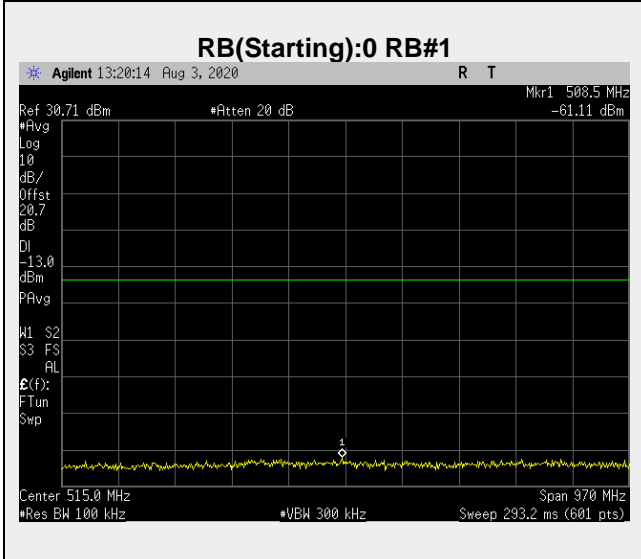

Frequency: 1880.0 MHz Bandwidth: 15MHz Mode: QPSK Frequency Range: 30.00 – 1000.00 MHz