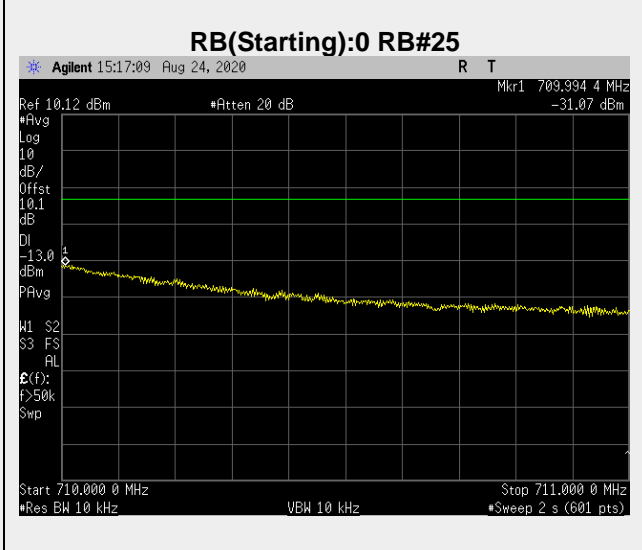

Frequency: 707.5 MHz Bandwidth: 5MHz Mode: QPSK Frequency Range: 710.00 – 711.00 MHz