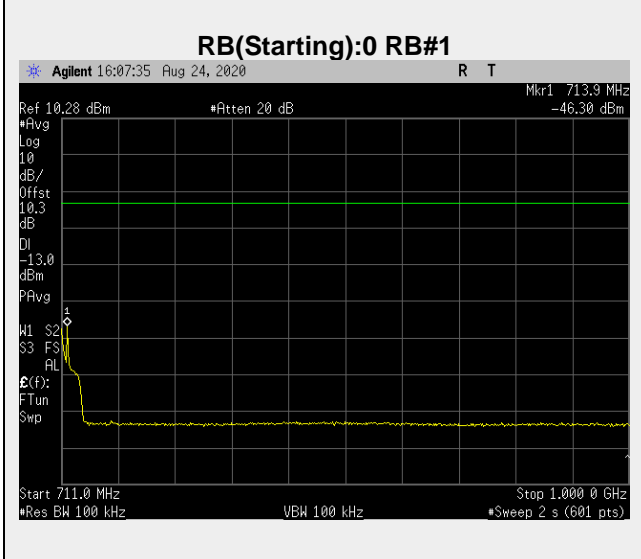

Frequency: 707.5 MHz Bandwidth: 5MHz Mode: QPSK Frequency Range: 711-1000 MHz