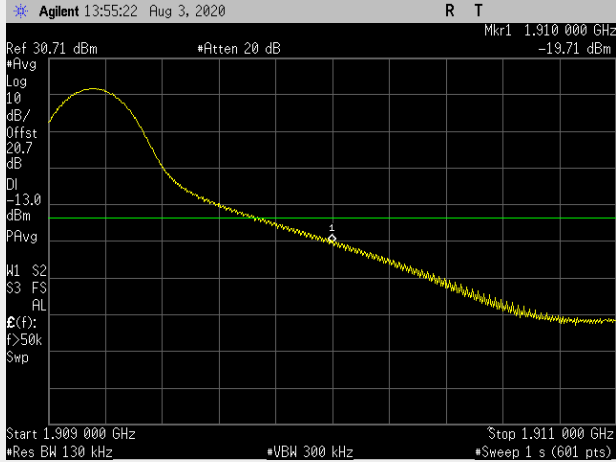

**RB(Starting):0 RB#1**

**RB(Starting):0 RB#50**

**Frequency: 1902.5 MHz Bandwidth: 15MHz Mode: QPSK Frequency Range: 1909.00 – 1911.00 MHz**

**RB(Starting):0 RB#1**

**RB(Starting):0 RB#75**

**Frequency: 1900.0 MHz Bandwidth: 20MHz Mode: QPSK Frequency Range: 1909.00 – 1911.00 MHz**