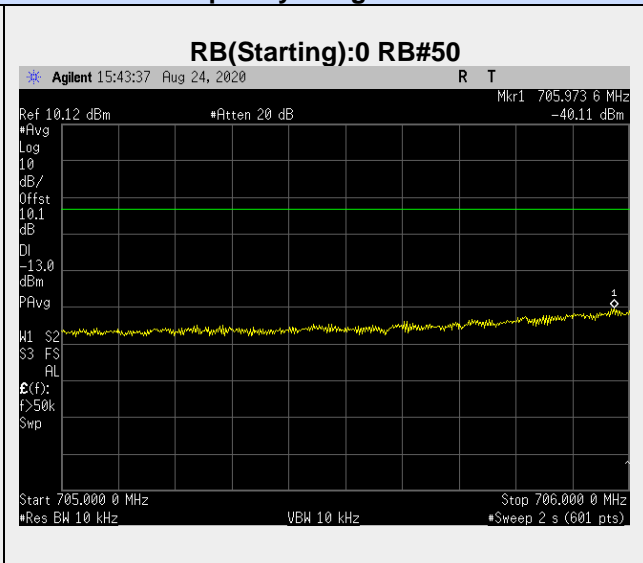

Frequency: 711.0 MHz Bandwidth: 10MHz Mode: QPSK Frequency Range: 705-706 MHz