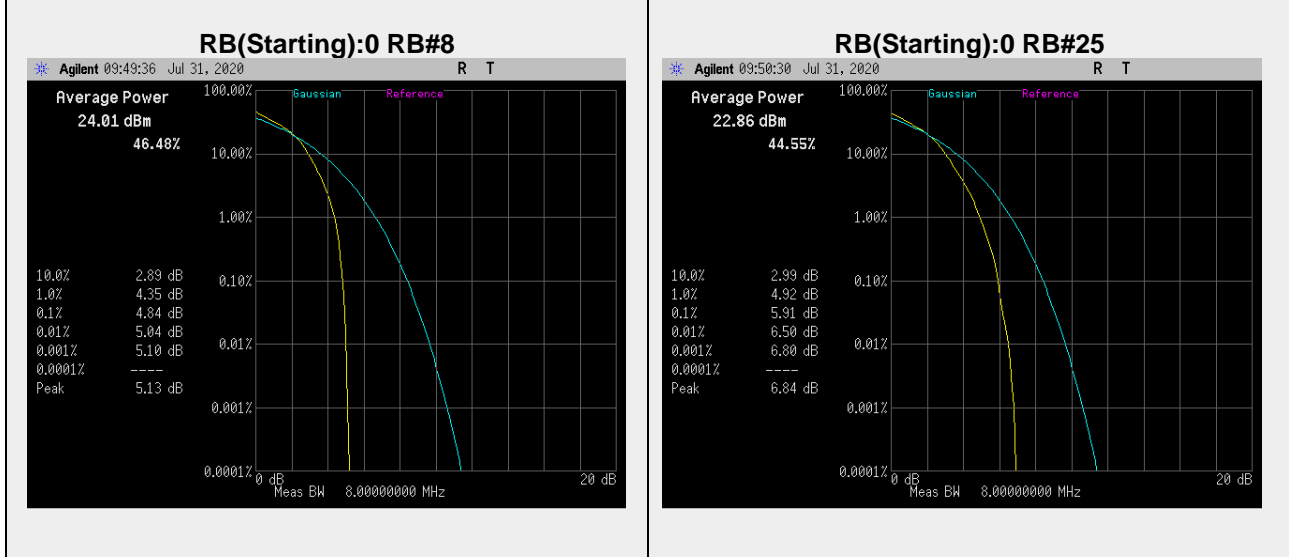

Frequency: 1852.5 MHz Bandwidth: 5MHz Mode: 16 QAM