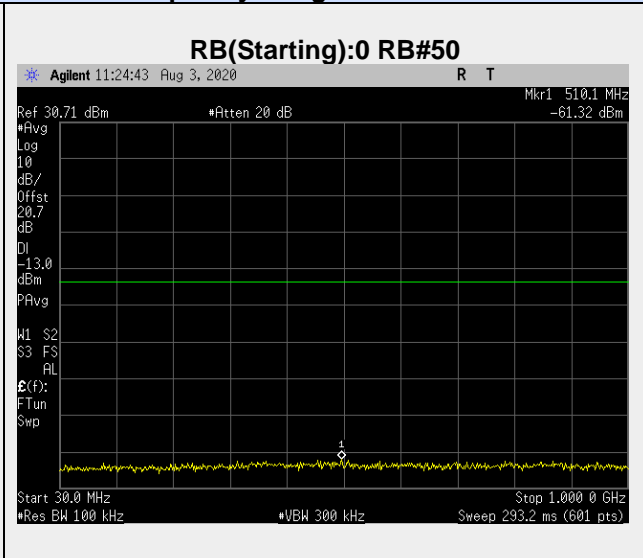

**Frequency: 1907.5 MHz Bandwidth: 5MHz Mode: QPSK Frequency Range: 30.00 – 1000.00 MHz**

**Frequency: 1855.0 MHz Bandwidth: 10MHz Mode: QPSK Frequency Range: 30.00 – 1000.00 MHz**

**Frequency: 1880.0 MHz Bandwidth: 10MHz Mode: QPSK Frequency Range: 30.00 – 1000.00 MHz**