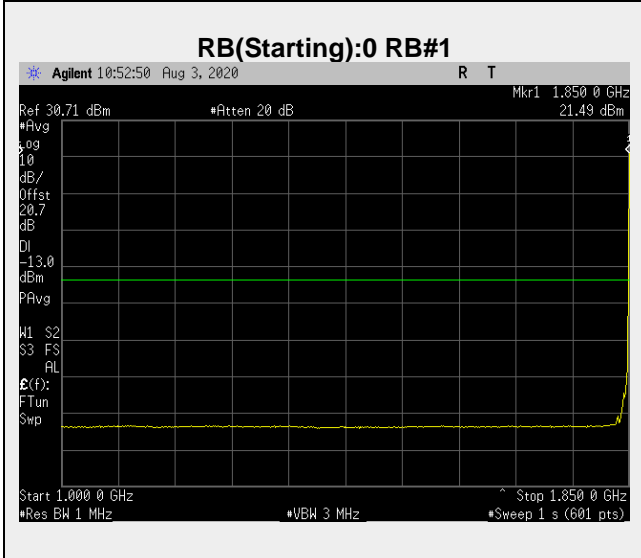

Frequency: 1855.0 MHz Bandwidth: 10MHz Mode: QPSK Frequency Range: 1000.00 – 1850.00 MHz