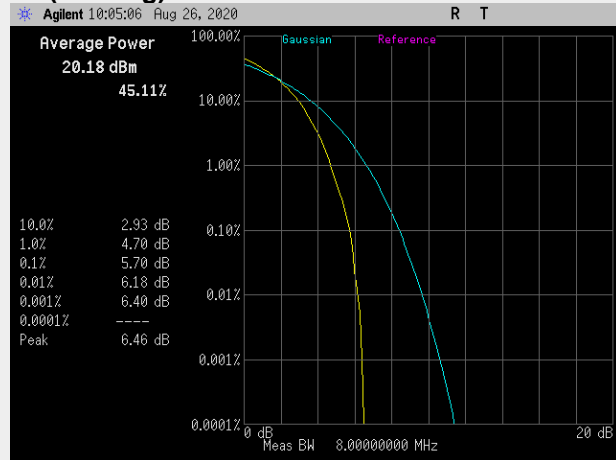

Frequency: 711.0 MHz Bandwidth: 10MHz Mode: 16QAM

RB(Starting):0 RB#12