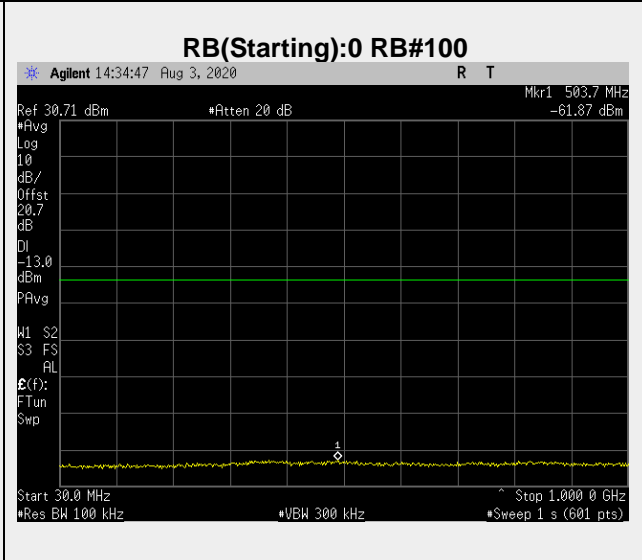

Frequency: 1860.0 MHz Bandwidth: 20MHz Mode: QPSK Frequency Range: 30.00 – 1000.00 MHz