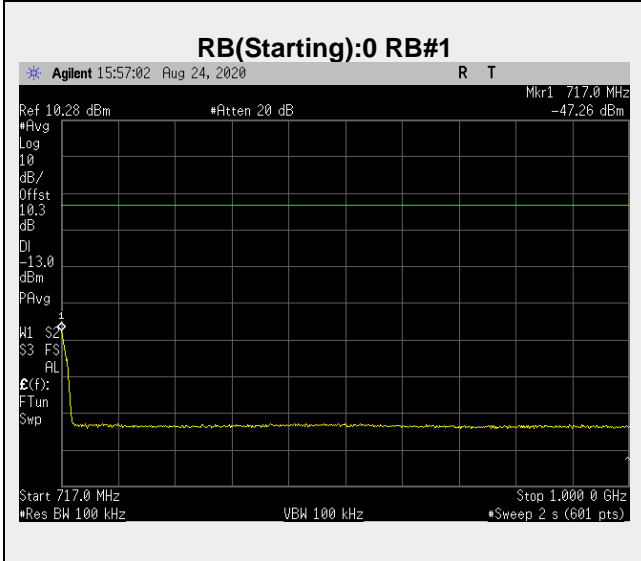

Frequency: 711.0 MHz Bandwidth: 10MHz Mode: QPSK Frequency Range: 717-1000 MHz