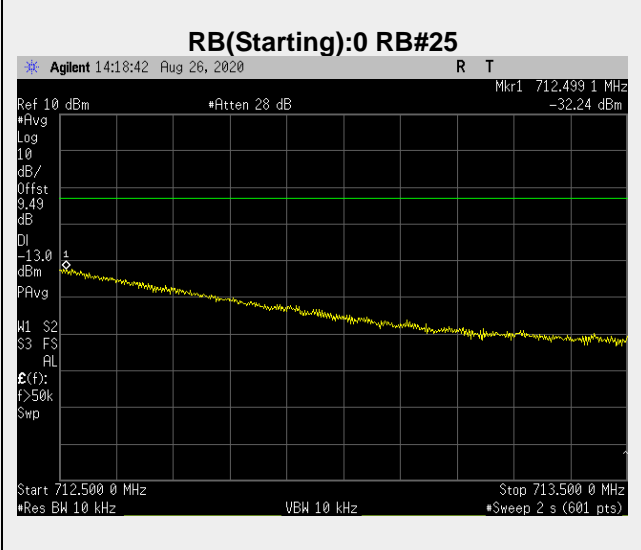

Frequency: 710.0 MHz Bandwidth: 5MHz Mode: QPSK Frequency Range: 712.5 – 713.5 MHz