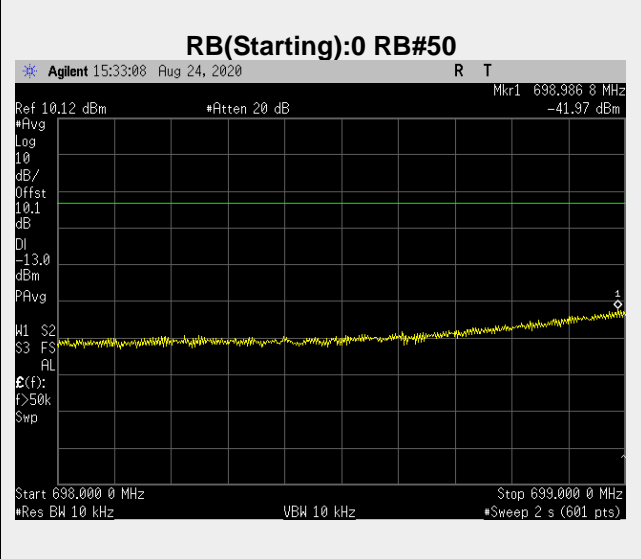

Frequency: 704.0MHz Bandwidth: 10MHz Mode: QPSK Frequency Range: 698-699 MHz