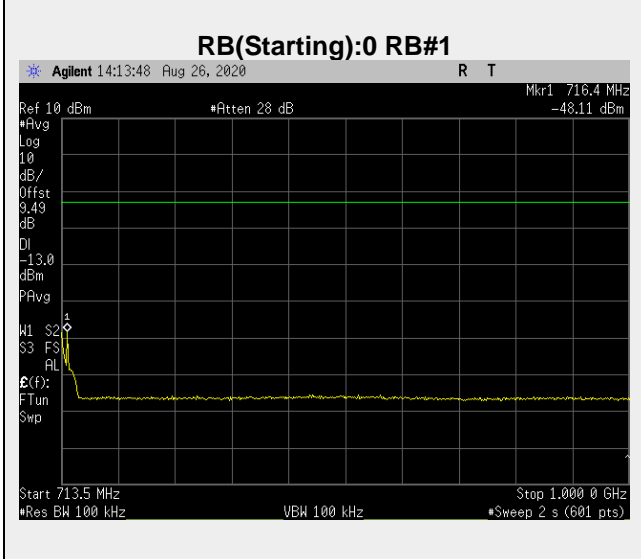

Frequency: 710.0 MHz Bandwidth: 5MHz Mode: QPSK Frequency Range: 713.5-1000 MHz