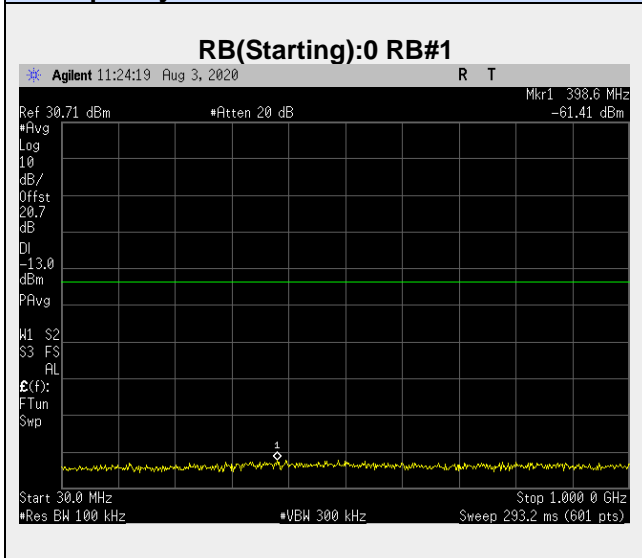

**Frequency: 1907.5 MHz Bandwidth: 5MHz Mode: QPSK Frequency Range: 30.00 – 1000.00 MHz**

**Frequency: 1855.0 MHz Bandwidth: 10MHz Mode: QPSK Frequency Range: 30.00 – 1000.00 MHz**

**Frequency: 1880.0 MHz Bandwidth: 10MHz Mode: QPSK Frequency Range: 30.00 – 1000.00 MHz**