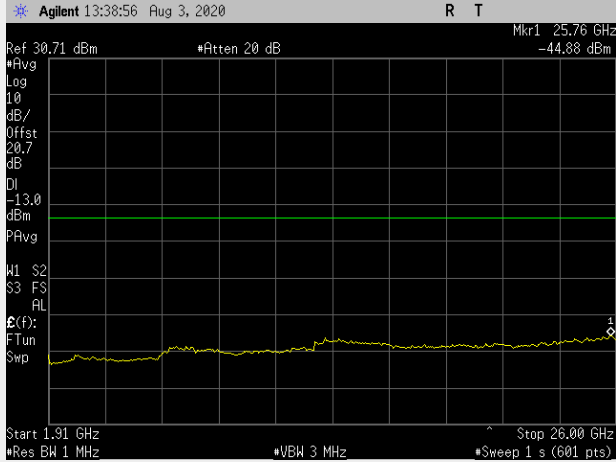

Frequency: 1857.5 MHz Bandwidth: 15MHz Mode: QPSK Frequency Range: 1910.00 – 26000.00MHz

RB(Starting):0 RB#1