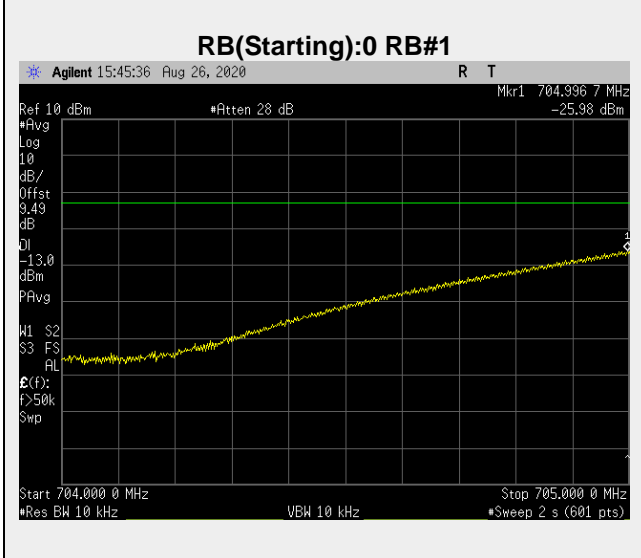

Frequency: 710.0 MHz Bandwidth: 10MHz Mode: QPSK Frequency Range: 704-705 MHz