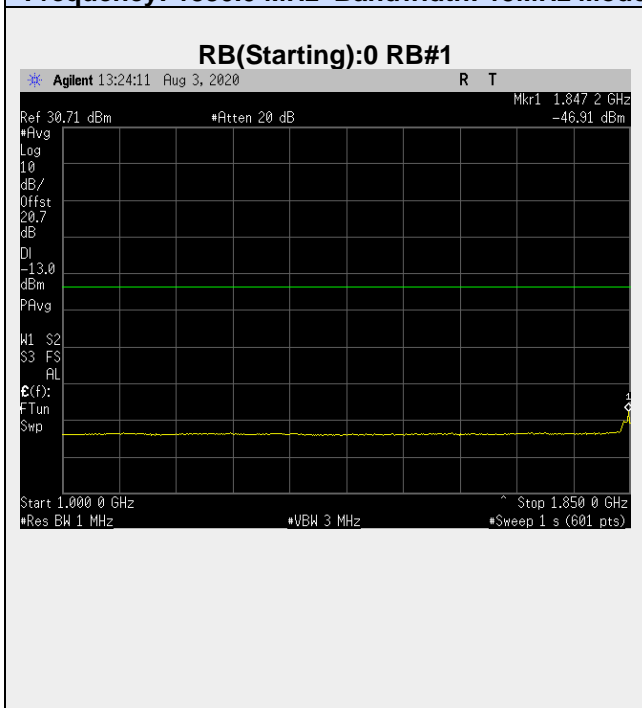

Frequency: 1880.0 MHz Bandwidth: 15MHz Mode: QPSK Frequency Range: 1000.00 – 1850.00 MHz