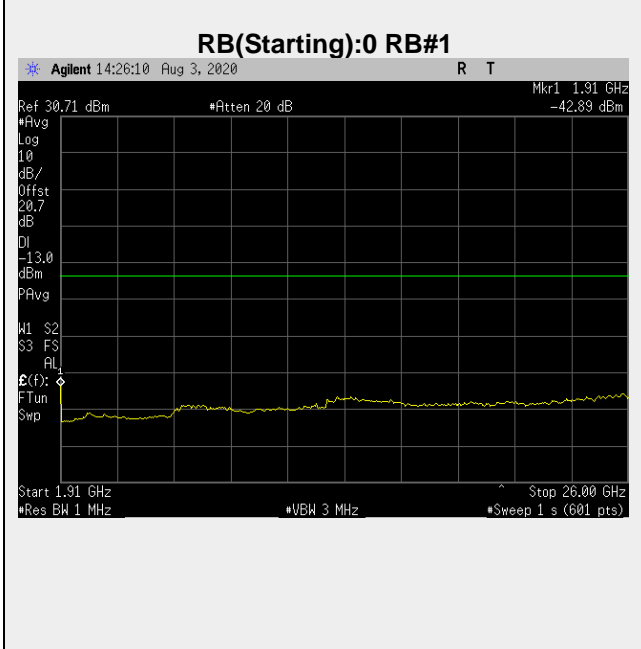

Frequency: 1880.0 MHz Bandwidth: 20MHz Mode: QPSK Frequency Range: 1910.00 – 26000.00MHz