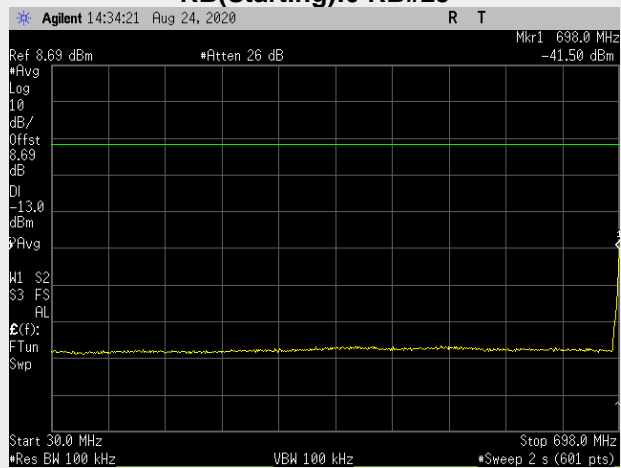

RB(Starting):0 RB#25