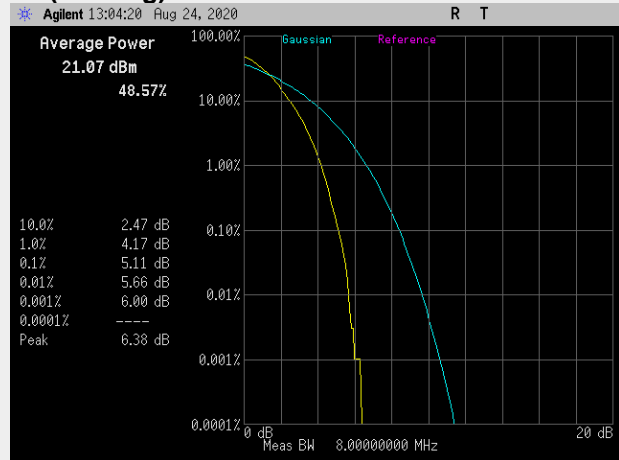

**RB(Starting):0 RB#18**

**RB(Starting):0 RB#100**

**Frequency: 1900.0 MHz Bandwidth: 20MHz Mode: 16 QAM**

**Band 12: Peak to Average Ratio**

**Frequency: 701.5 MHz Bandwidth: 5MHz Mode: QPSK**

**Frequency: 707.5 MHz Bandwidth: 5MHz Mode: QPSK**

**Frequency: 713.5 MHz Bandwidth: 5MHz Mode: QPSK**

**RB(Starting):0 RB#8**

**RB(Starting):0 RB#25**

**Frequency: 704.0 MHz Bandwidth: 10MHz Mode: QPSK**

**RB(Starting):0 RB#12**

**RB(Starting):0 RB#50**

**Frequency: 707.5 MHz Bandwidth: 10MHz Mode: QPSK**