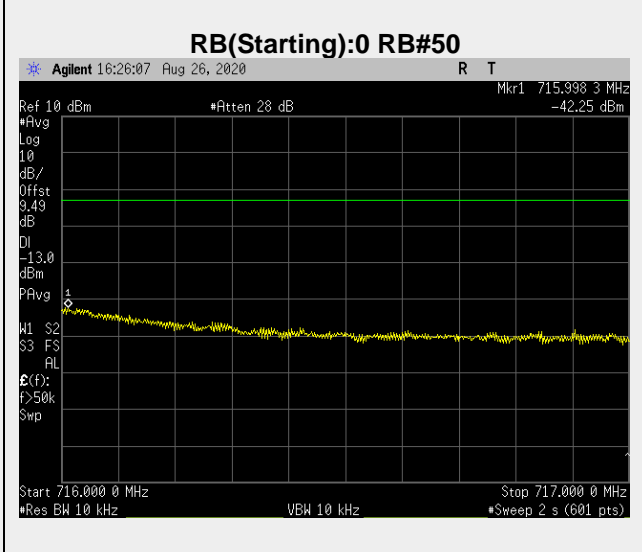

Frequency: 711.0 MHz Bandwidth: 10MHz Mode: QPSK Frequency Range: 716.00 – 717.00 MHz