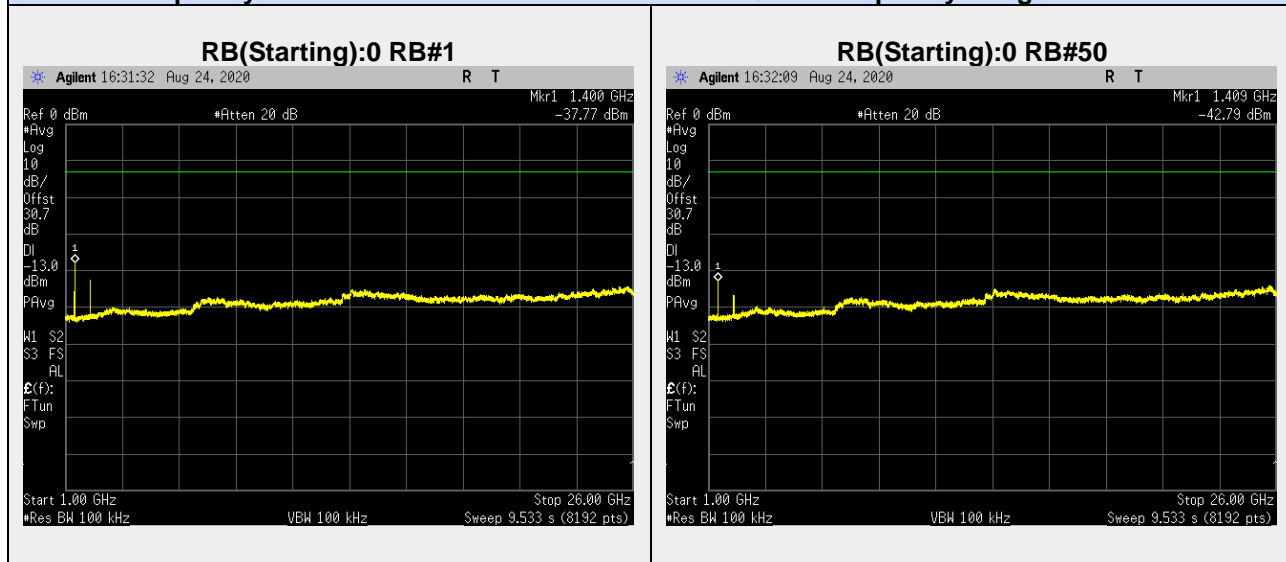

Frequency: 704.0MHz Bandwidth: 10MHz Mode: QPSK Frequency Range: 1-26 GHz