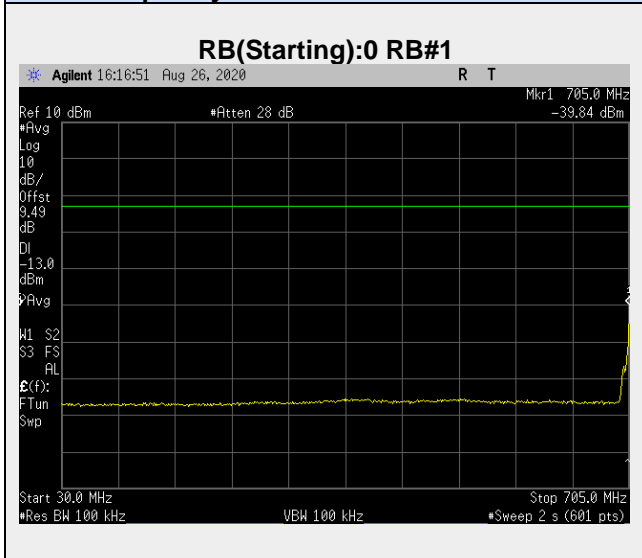

**Frequency: 710.0 MHz Bandwidth: 10MHz Mode: QPSK Frequency Range: 716-1000 MHz**

Frequency: 709.0 MHz Bandwidth: 10MHz Mode: QPSK Frequency Range: 1-26 GHz

**Frequency: 711.0 MHz Bandwidth: 10MHz Mode: QPSK Frequency Range: 30 – 705 MHz**