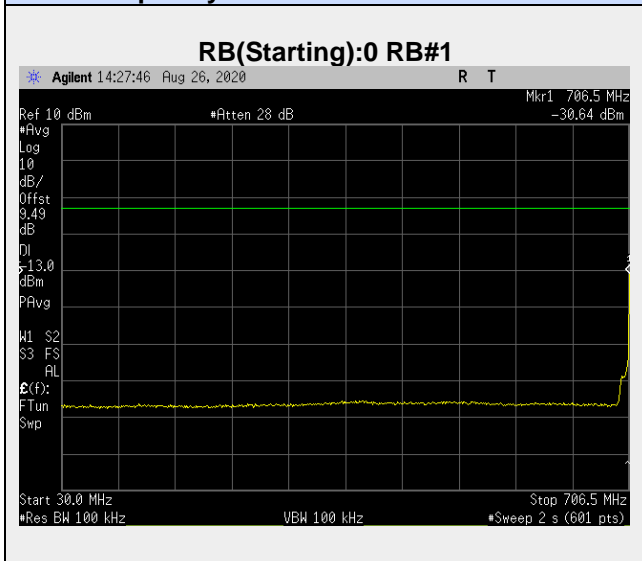

Frequency: 710.0 MHz Bandwidth: 5MHz Mode: QPSK Frequency Range: 30 – 706.5 MHz