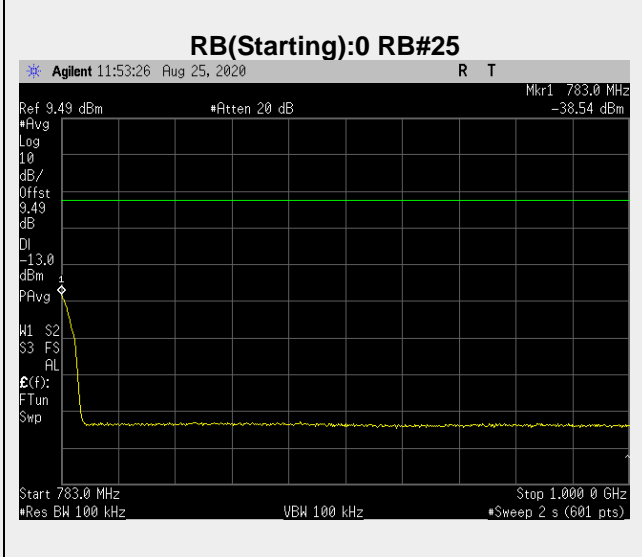

Frequency: 779.5 MHz Bandwidth: 5MHz Mode: QPSK Frequency Range: 783-1000 MHz