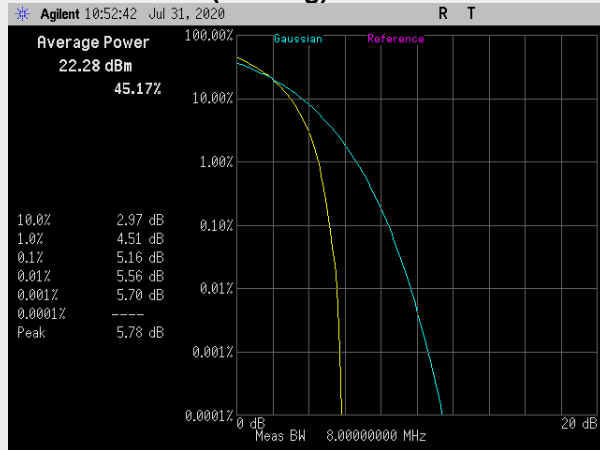

**Frequency: 1852.5 MHz Bandwidth: 5MHz Mode: 16 QAM**

**Frequency: 1880.0 MHz Bandwidth: 5MHz Mode: 16 QAM**

**Frequency: 1907.5 MHz Bandwidth: 5MHz Mode: 16 QAM**

**Frequency: 1855.0 MHz Bandwidth: 10MHz Mode: 16 QAM**

**RB(Starting):0 RB#12**

**RB(Starting):0 RB#50**

**Frequency: 1880.0 MHz Bandwidth: 10MHz Mode: 16 QAM**

**RB(Starting):0 RB#12**

**RB(Starting):0 RB#50**

**Frequency: 1905.0 MHz Bandwidth: 10MHz Mode: 16 QAM**