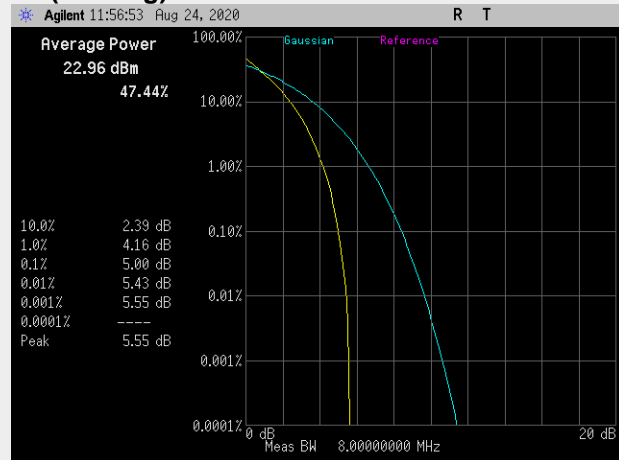

Frequency: 713.5 MHz Bandwidth: 5MHz Mode: QPSK

RB(Starting):0 RB#8