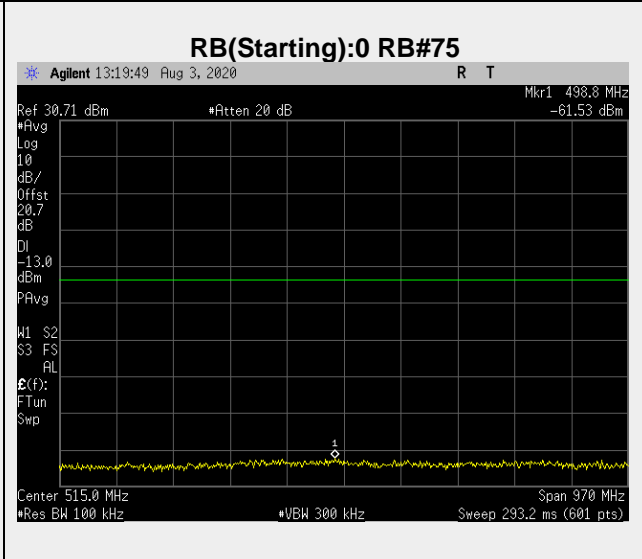

Frequency: 1880.0 MHz Bandwidth: 15MHz Mode: QPSK Frequency Range: 30.00 – 1000.00 MHz