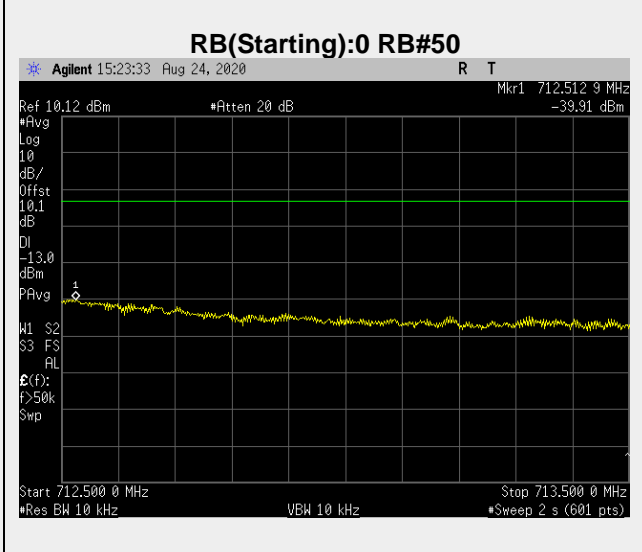

Frequency: 707.5 MHz Bandwidth: 10MHz Mode: QPSK Frequency Range: 712.50 – 713.50 MHz