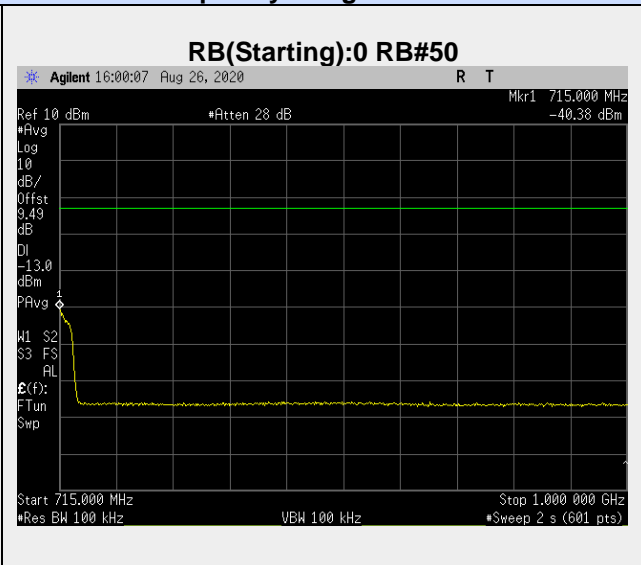

Frequency: 709.0 MHz Bandwidth: 10MHz Mode: QPSK Frequency Range: 715-1000 MHz