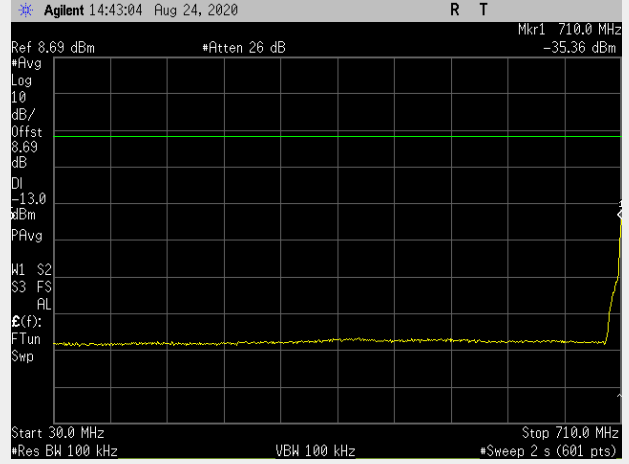

RB(Starting):0 RB#25