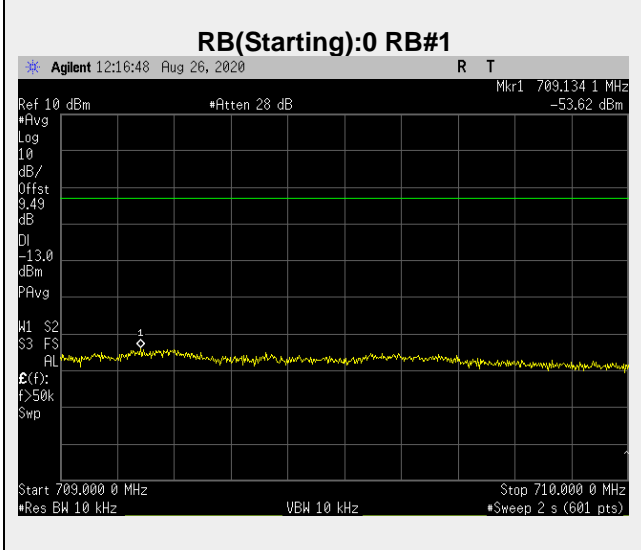

Frequency: 706.5 MHz Bandwidth: 5MHz Mode: QPSK Frequency Range: 709 – 710 MHz