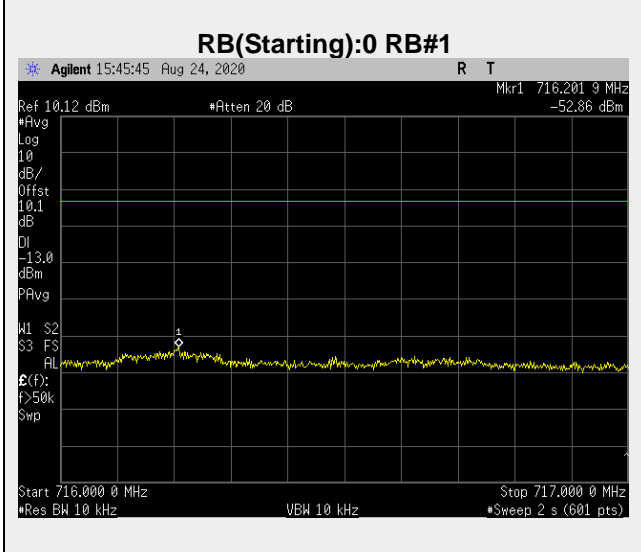

Frequency: 711.0 MHz Bandwidth: 10MHz Mode: QPSK Frequency Range: 716.00 – 717.00 MHz