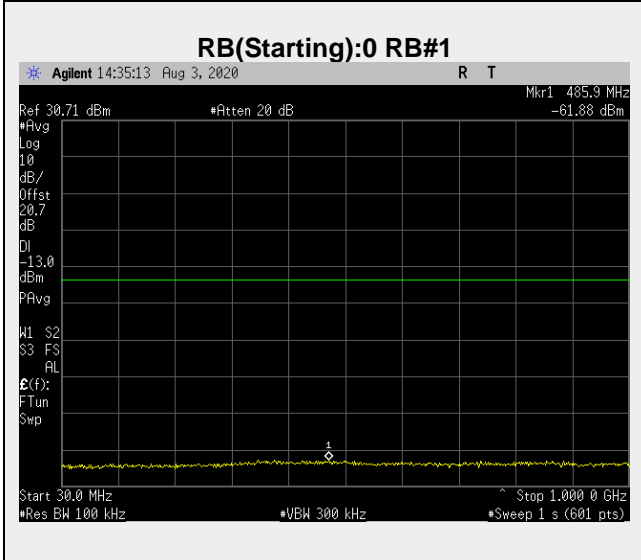

Frequency: 1860.0 MHz Bandwidth: 20MHz Mode: QPSK Frequency Range: 30.00 – 1000.00 MHz