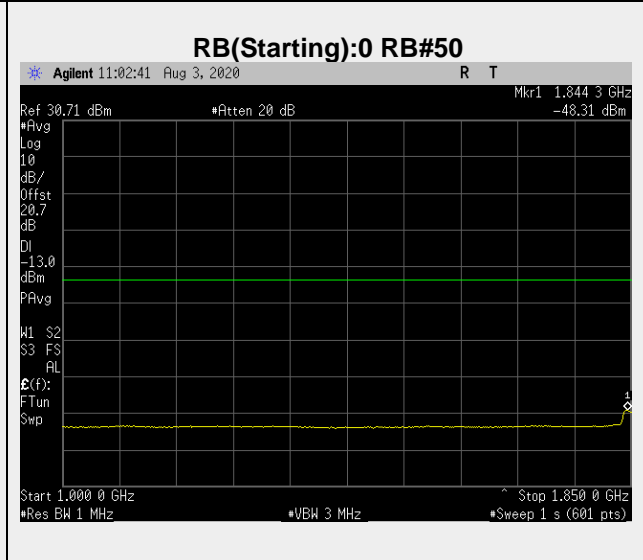

Frequency: 1905.0 MHz Bandwidth: 10MHz Mode: QPSK Frequency Range: 1000.00 – 1850.00 MHz