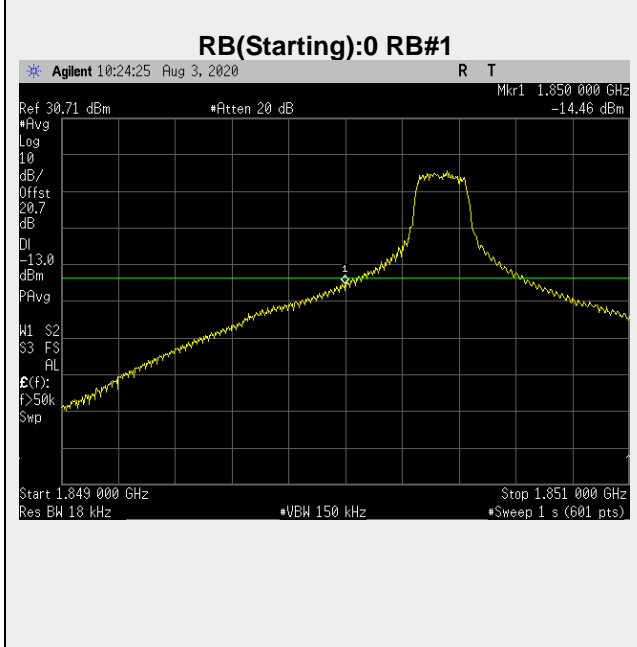

Frequency: 1852.5 MHz Bandwidth: 5MHz Mode: QPSK Frequency Range: 1849.00 – 1851.00 MHz