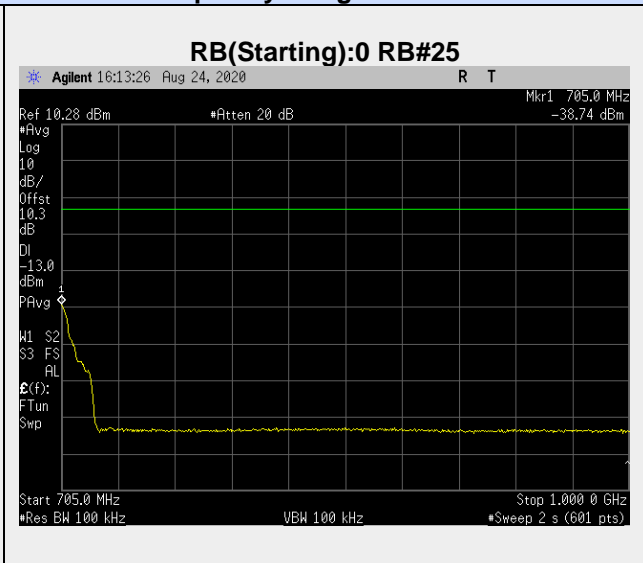

**RB(Starting):0 RB#1**

**RB(Starting):0 RB#25**

**Frequency: 701.5 MHz Bandwidth: 5MHz Mode: QPSK Frequency Range: 704.00 – 705.00 MHz**

**Frequency: 701.5 MHz Bandwidth: 5MHz Mode: QPSK Frequency Range: 705-1000 MHz**