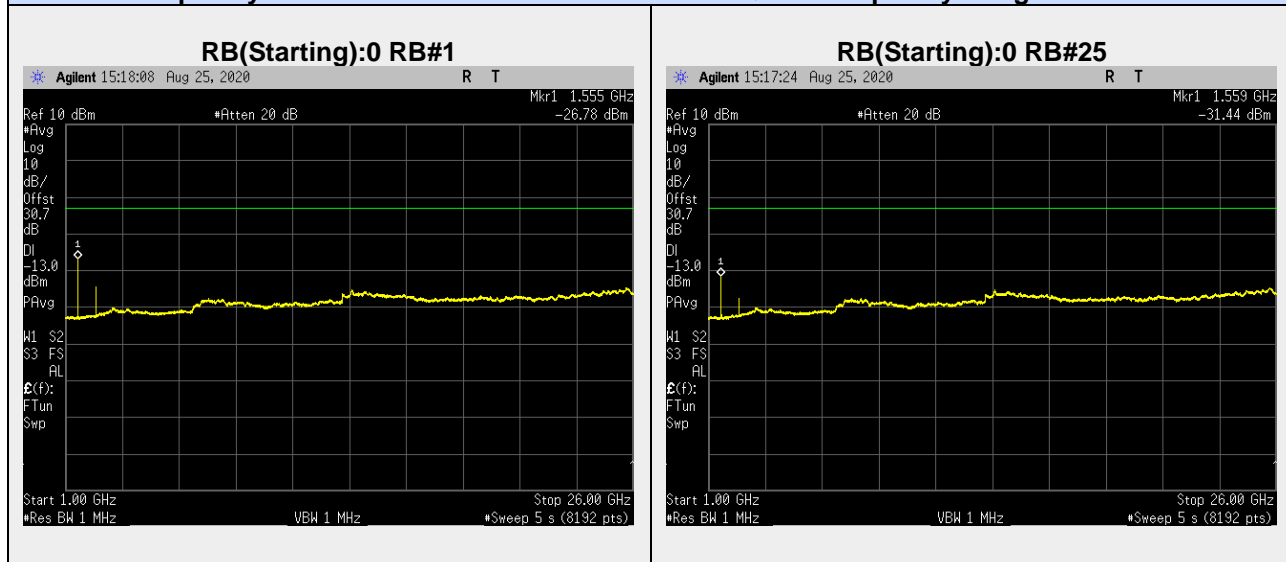

**Frequency: 779.5 MHz Bandwidth: 5MHz Mode: QPSK Frequency Range: 782.00 – 783.00 MHz**

**Frequency: 779.5 MHz Bandwidth: 5MHz Mode: QPSK Frequency Range: 783-1000 MHz**

**Frequency: 779.5 MHz Bandwidth: 5MHz Mode: QPSK Frequency Range: 1-26 GHz**