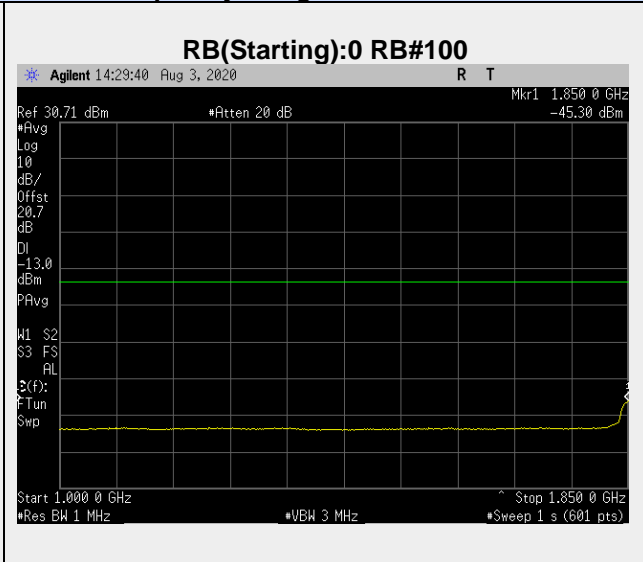

Frequency: 1900.0 MHz Bandwidth: 20MHz Mode: QPSK Frequency Range: 1000.00 – 1850.00 MHz