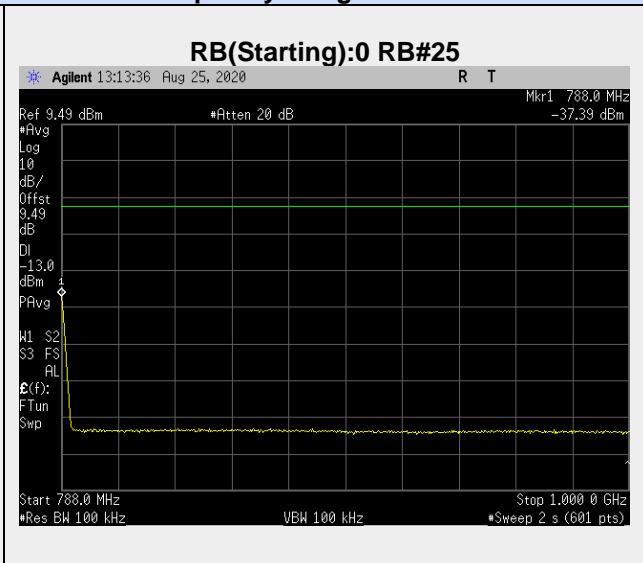

Frequency: 784.5 MHz Bandwidth: 5MHz Mode: QPSK Frequency Range: 788-1000 MHz