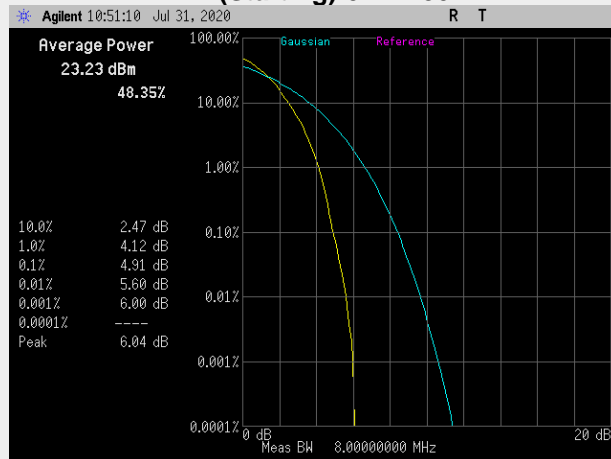

### A.1. Peak to Average Ratio

#### Band 2: Peak to Average Ratio

**Frequency: 1907.5 MHz Bandwidth: 5MHz Mode: QPSK**

**Frequency: 1855.0 MHz Bandwidth: 10MHz Mode: QPSK**

**RB(Starting):0 RB#12**

**RB(Starting):0 RB#50**

**Frequency: 1880.0 MHz Bandwidth: 10MHz Mode: QPSK**