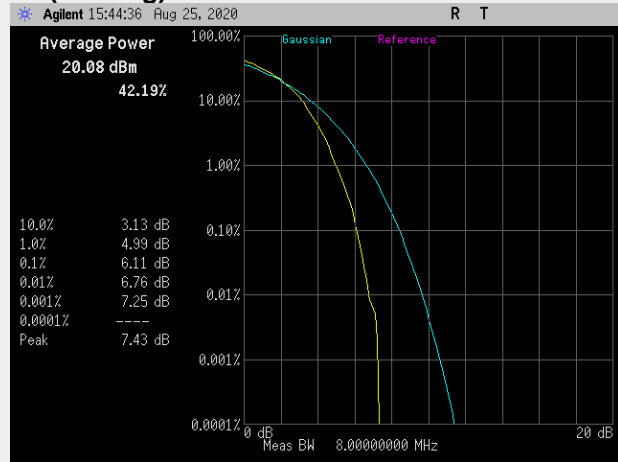

**RB(Starting):0 RB#50**

**Frequency: 711.0 MHz Bandwidth: 10MHz Mode: 16QAM**

**RB(Starting):0 RB#12**

**RB(Starting):0 RB#50**

**Band 13: Peak to Average Ratio**

**Frequency: 784.5 MHz Bandwidth: 5MHz Mode: QPSK**