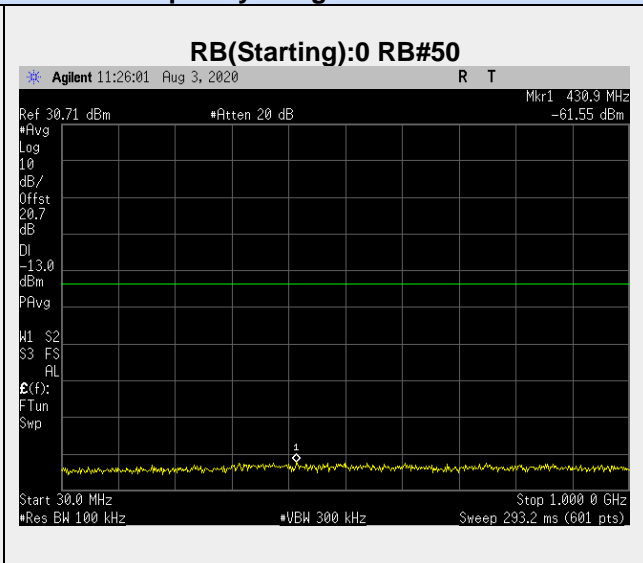

Frequency: 1905.0 MHz Bandwidth: 10MHz Mode: QPSK Frequency Range: 30.00 – 1000.00 MHz