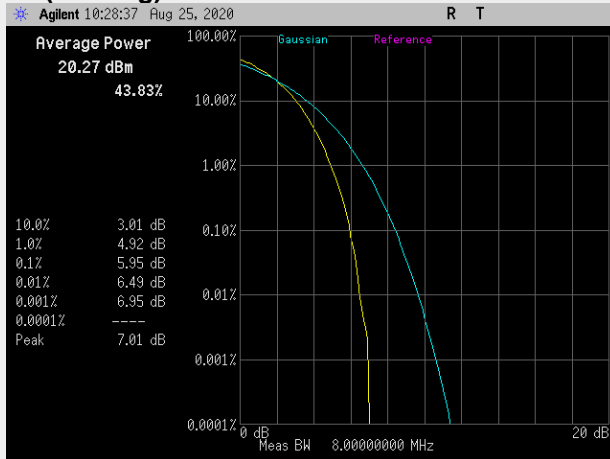

**RB(Starting):0 RB#25**

**Frequency: 782.0 MHz Bandwidth: 5MHz Mode: 16QAM**

**RB(Starting):0 RB#8**

**RB(Starting):0 RB#25**

**Frequency: 784.5 MHz Bandwidth: 5MHz Mode: 16QAM**

**RB(Starting):0 RB#8**

**RB(Starting):0 RB#25**

**Frequency: 782.0 MHz Bandwidth: 10MHz Mode: 16QAM**

**RB(Starting):0 RB#12**

**RB(Starting):0 RB#50**

**Band 17: Peak to Average Ratio**

**Frequency: 713.5 MHz Bandwidth: 5MHz Mode: QPSK**

**RB(Starting):0 RB#8**