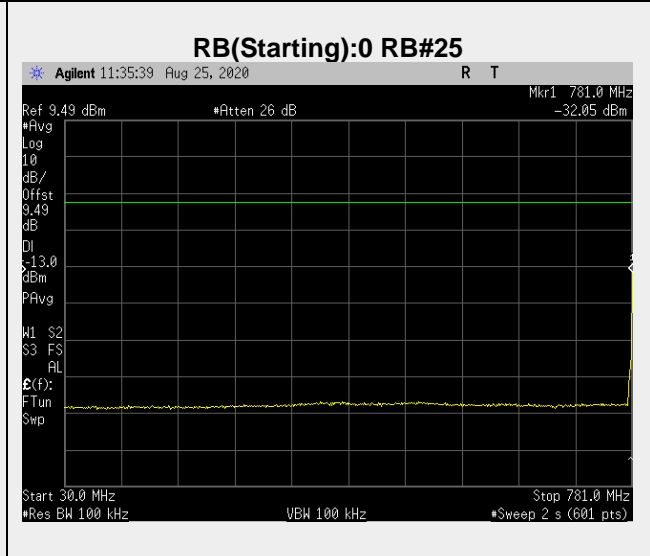

Frequency: 784.5 MHz Bandwidth: 5MHz Mode: QPSK Frequency Range: 30 – 781 MHz