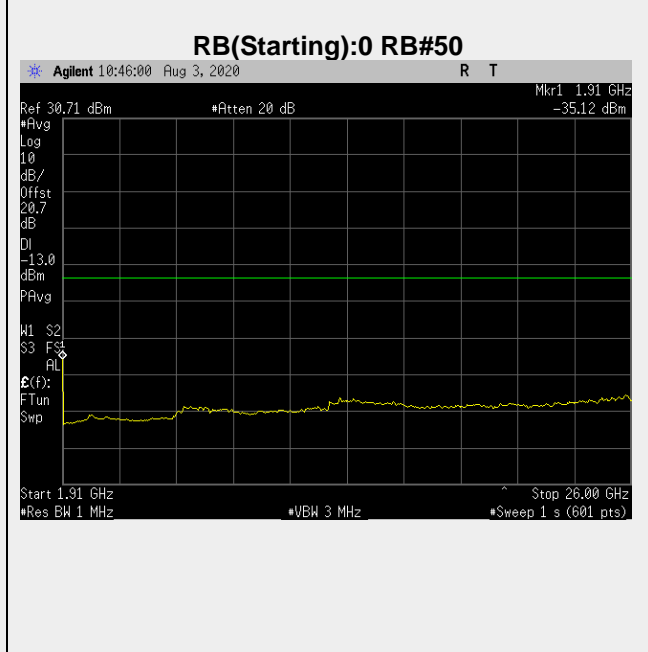

**RB(Starting):0 RB#1**

**RB(Starting):0 RB#50**

**Frequency: 1880.0 MHz Bandwidth: 10MHz Mode: QPSK Frequency Range: 1910.00 – 26000.00MHz**

**Frequency: 1905.0 MHz Bandwidth: 10MHz Mode: QPSK Frequency Range: 1910.00 – 26000.00MHz**