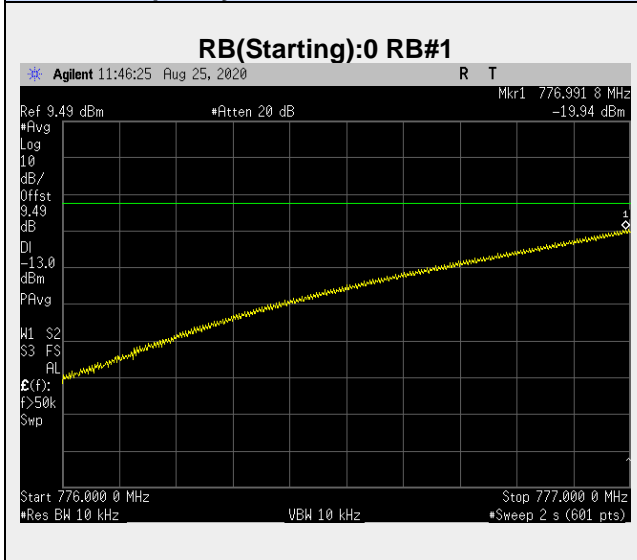

Frequency: 711.0 MHz Bandwidth: 10MHz Mode: QPSK Frequency Range: 1-26 GHz

**Band 13: Out of Band Emissions**

**Frequency: 779.5 MHz Bandwidth: 5MHz Mode: QPSK Frequency Range: 30 – 776 MHz**

**Frequency: 779.5 MHz Bandwidth: 5MHz Mode: QPSK Frequency Range: 776-777 MHz**