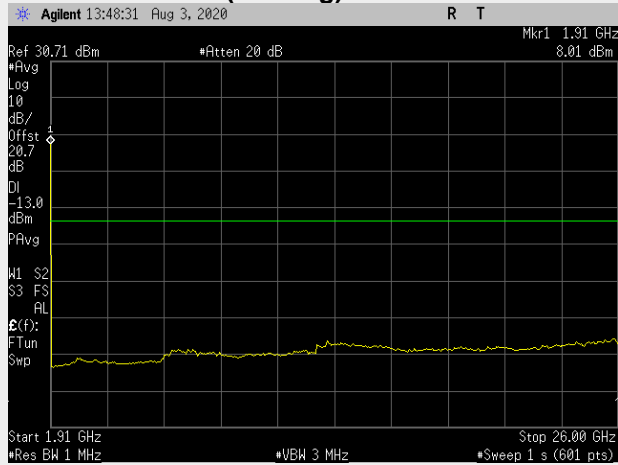

**RB(Starting):0 RB#1**

**RB(Starting):0 RB#75**

**Frequency: 1902.5 MHz Bandwidth: 15MHz Mode: QPSK Frequency Range: 1910.00 – 26000.00MHz**

**RB(Starting):0 RB#1**

**RB(Starting):0 RB#75**

**Frequency: 1860.0 MHz Bandwidth: 20MHz Mode: QPSK Frequency Range: 1910.00 – 26000.00MHz**