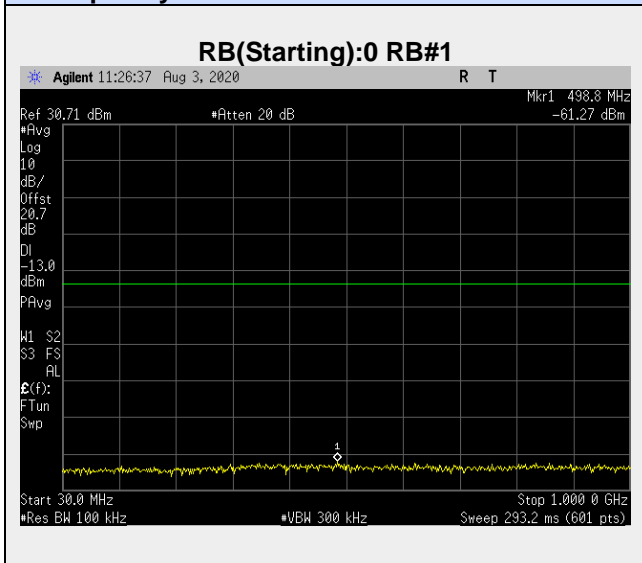

Frequency: 1905.0 MHz Bandwidth: 10MHz Mode: QPSK Frequency Range: 30.00 – 1000.00 MHz