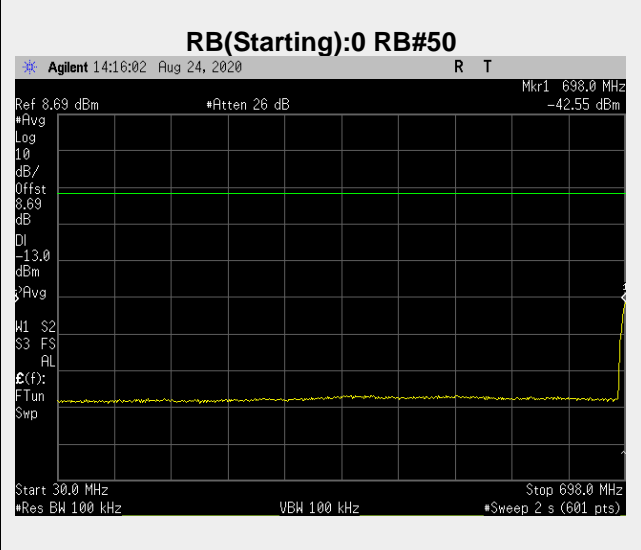

Frequency: 704.0 MHz Bandwidth: 10MHz Mode: QPSK Frequency Range: 30.00 – 698.00 MHz