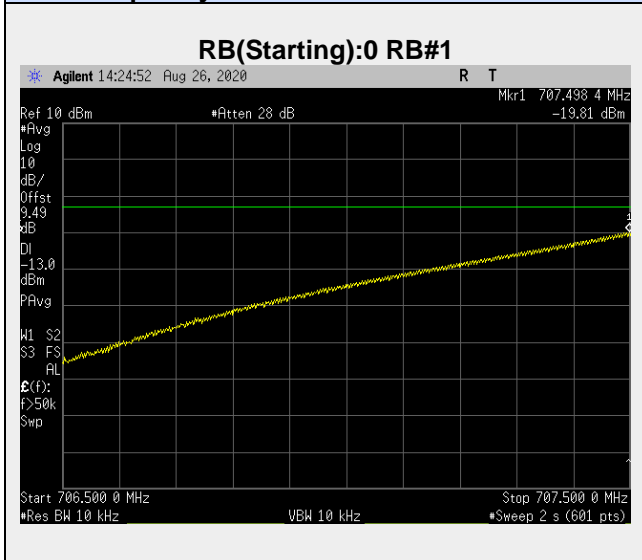

Frequency: 710.0 MHz Bandwidth: 5MHz Mode: QPSK Frequency Range: 706.5-707.5 MHz