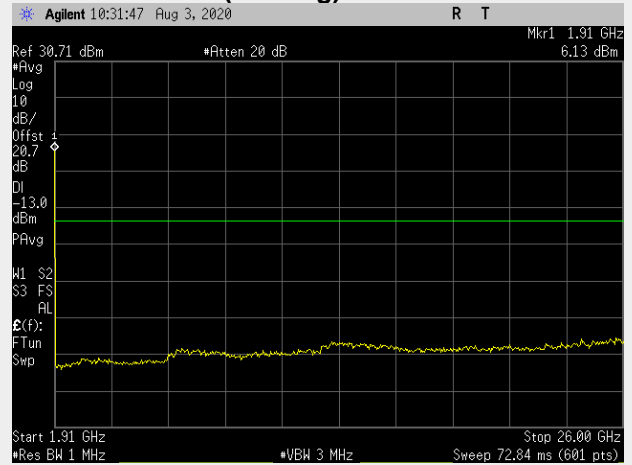

**RB(Starting):0 RB#1**

**RB(Starting):0 RB#25**

**Frequency: 1907.5 MHz Bandwidth: 5MHz Mode: QPSK Frequency Range: 1910.00 – 26000.00MHz**

**RB(Starting):0 RB#1**

**RB(Starting):0 RB#25**

**Frequency: 1855.0 MHz Bandwidth: 10MHz Mode: QPSK Frequency Range: 1910.00 – 26000.00MHz**