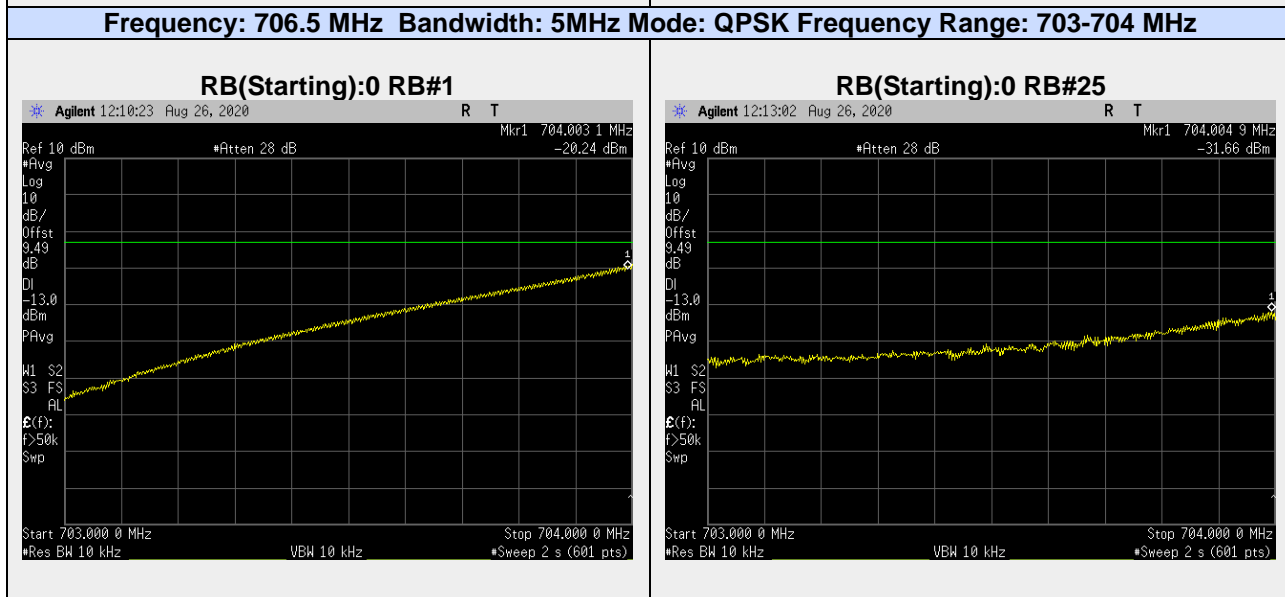

Frequency: 706.5 MHz Bandwidth: 5MHz Mode: QPSK Frequency Range: 703-704 MHz