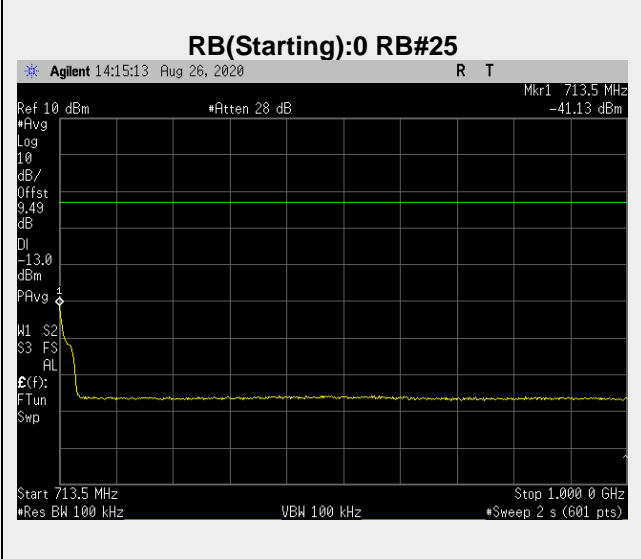

Frequency: 710.0 MHz Bandwidth: 5MHz Mode: QPSK Frequency Range: 713.5-1000 MHz