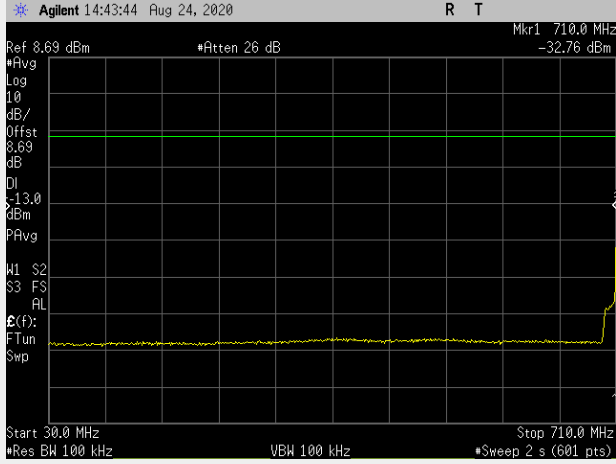

Frequency: 713.5 MHz Bandwidth: 5MHz Mode: QPSK Frequency Range: 30.00 – 710.00 MHz

RB(Starting):0 RB#1