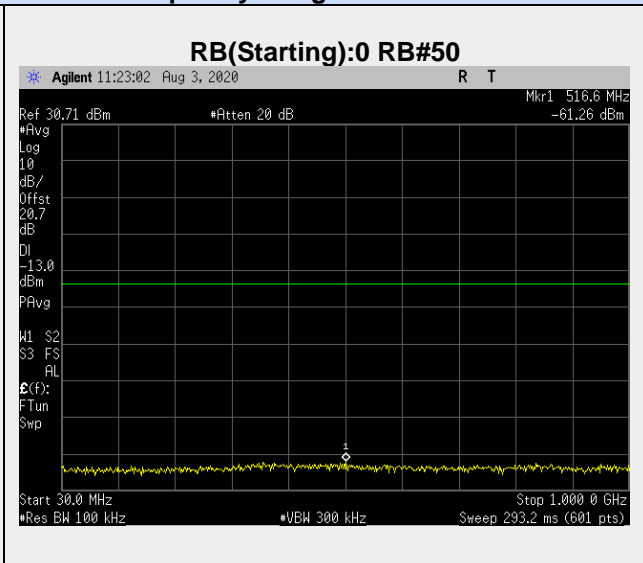

Frequency: 1855.0 MHz Bandwidth: 10MHz Mode: QPSK Frequency Range: 30.00 – 1000.00 MHz