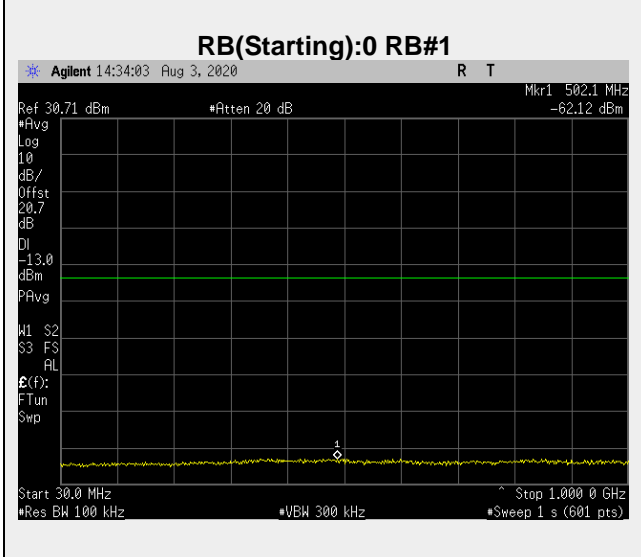

Frequency: 1880.00 MHz Bandwidth: 20MHz Mode: QPSK Frequency Range: 30.00 – 1000.00 MHz