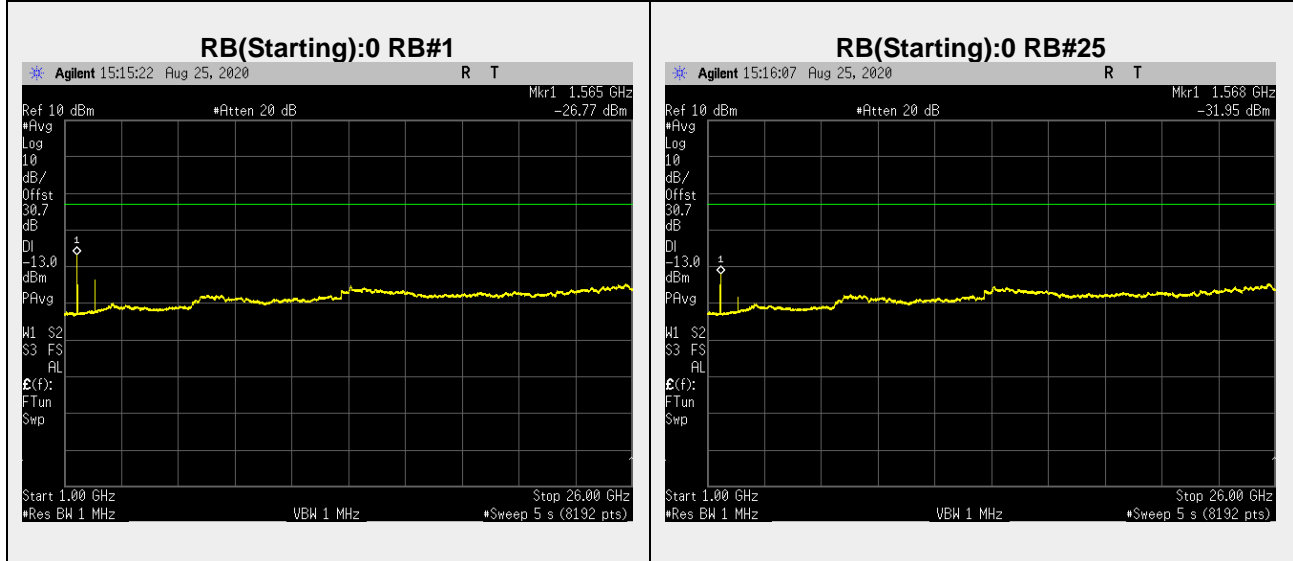

Frequency: 784.5 MHz Bandwidth: 5MHz Mode: QPSK Frequency Range: 1-26 GHz