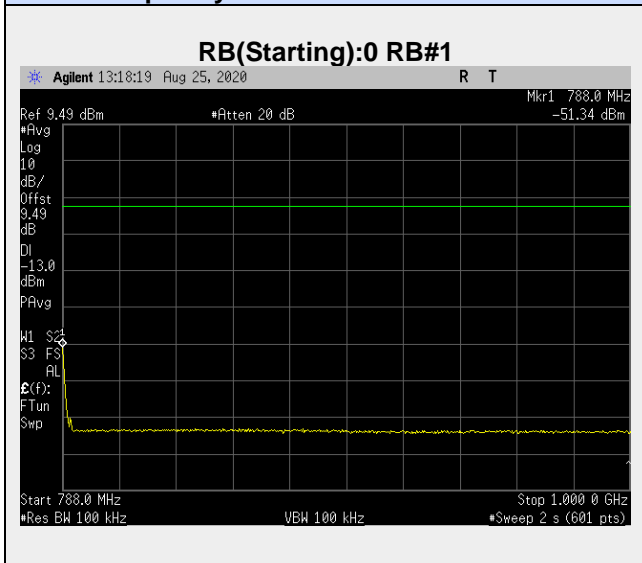

Frequency: 784.5 MHz Bandwidth: 5MHz Mode: QPSK Frequency Range: 788-1000 MHz