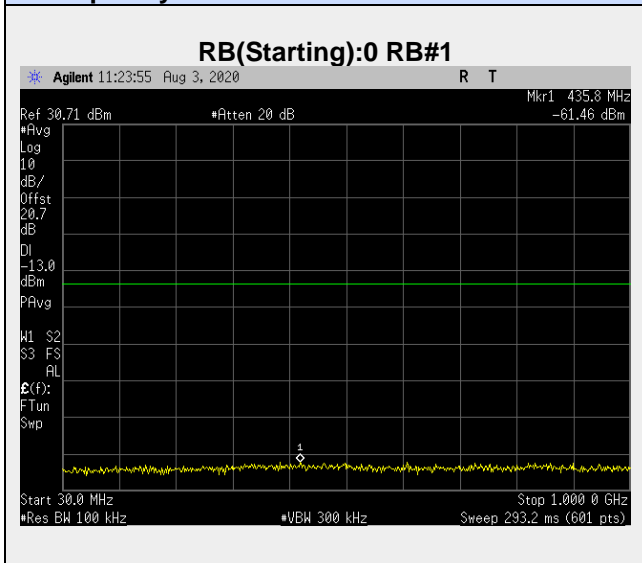

Frequency: 1855.0 MHz Bandwidth: 10MHz Mode: QPSK Frequency Range: 30.00 – 1000.00 MHz