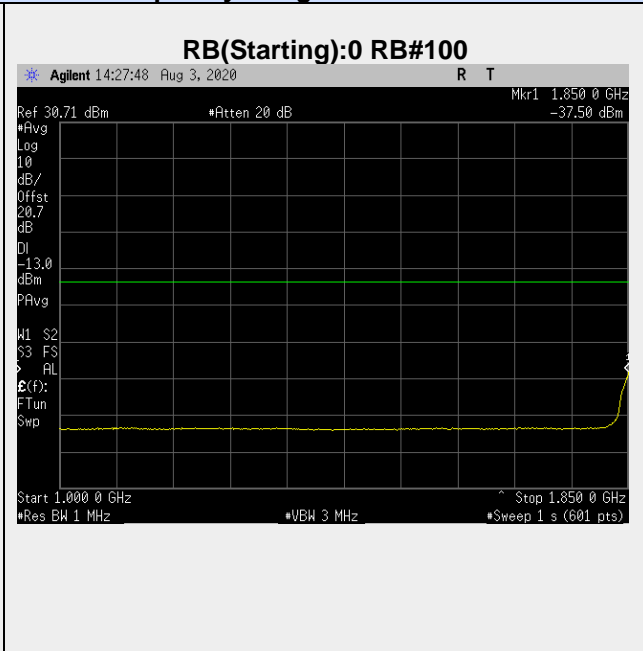

Frequency: 1880.0 MHz Bandwidth: 20MHz Mode: QPSK Frequency Range: 1000.00 – 1850.00 MHz