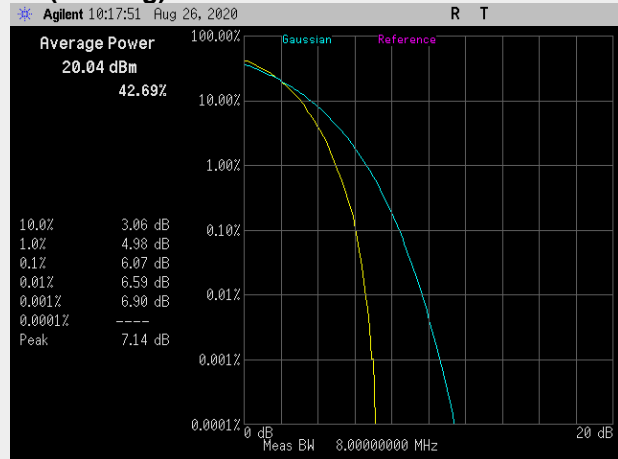

RB(Starting):0 RB#50