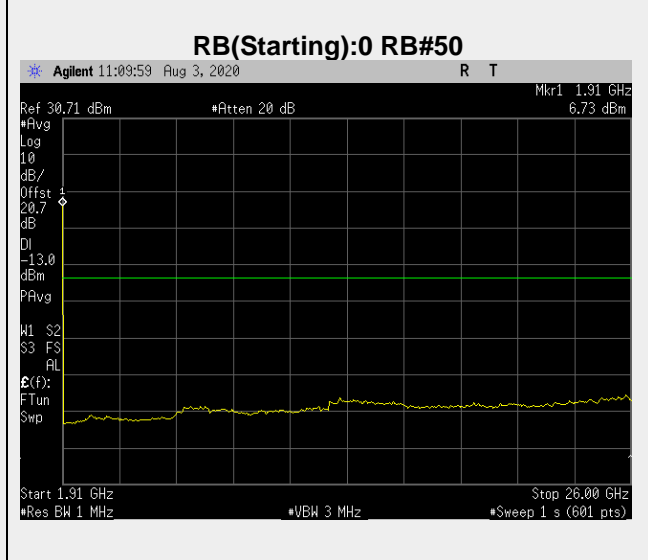

**RB(Starting):0 RB#1**

**RB(Starting):0 RB#50**

**Frequency: 1880.0 MHz Bandwidth: 10MHz Mode: QPSK Frequency Range: 1910.00 – 26000.00MHz**

**Frequency: 1905.0 MHz Bandwidth: 10MHz Mode: QPSK Frequency Range: 1910.00 – 26000.00MHz**