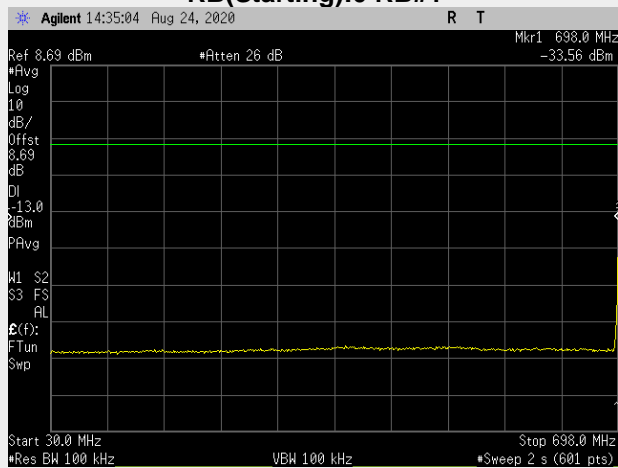

Band 12: Out of Band Emissions

Frequency: 701.5 MHz Bandwidth: 5MHz Mode: QPSK Frequency Range: 30.00 – 698.00 MHz

RB(Starting):0 RB#1