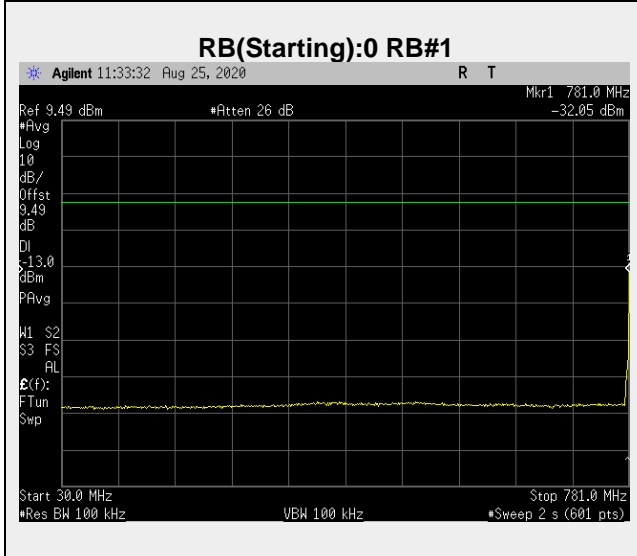

Frequency: 784.5 MHz Bandwidth: 5MHz Mode: QPSK Frequency Range: 30 – 781 MHz