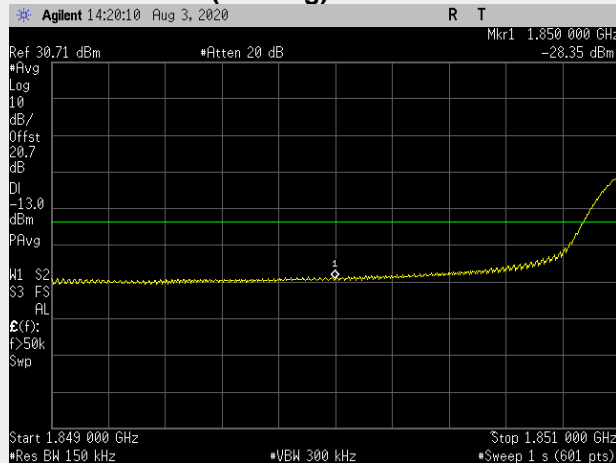

RB(Starting):0 RB#100