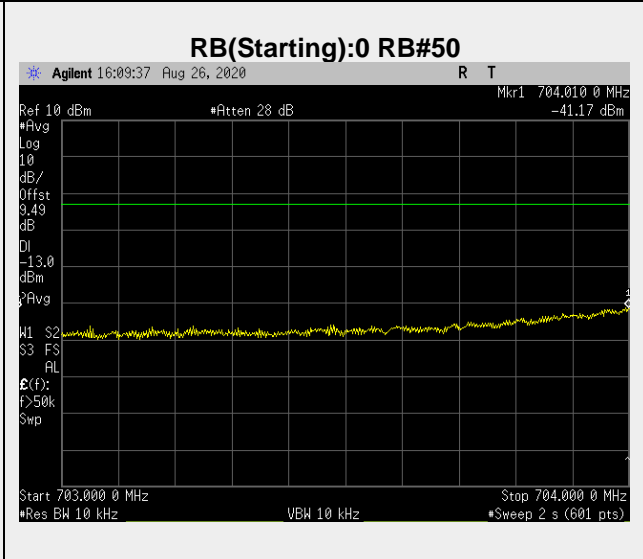

Frequency: 709.0 MHz Bandwidth: 10MHz Mode: QPSK Frequency Range: 703-704 MHz