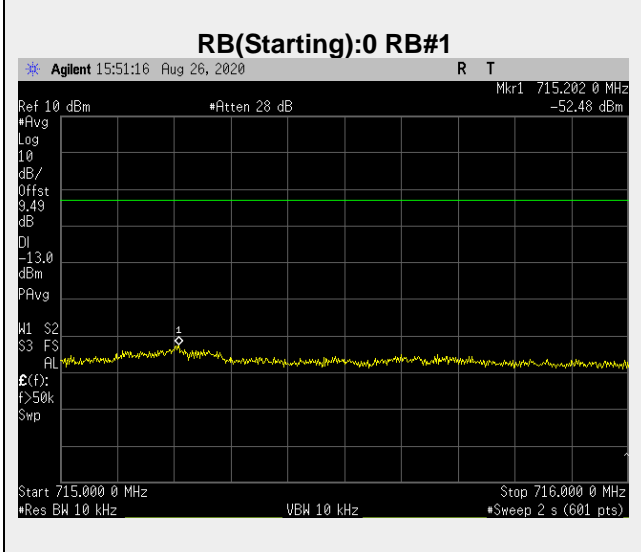

Frequency: 710.0 MHz Bandwidth: 10MHz Mode: QPSK Frequency Range: 715.00 – 716.00 MHz