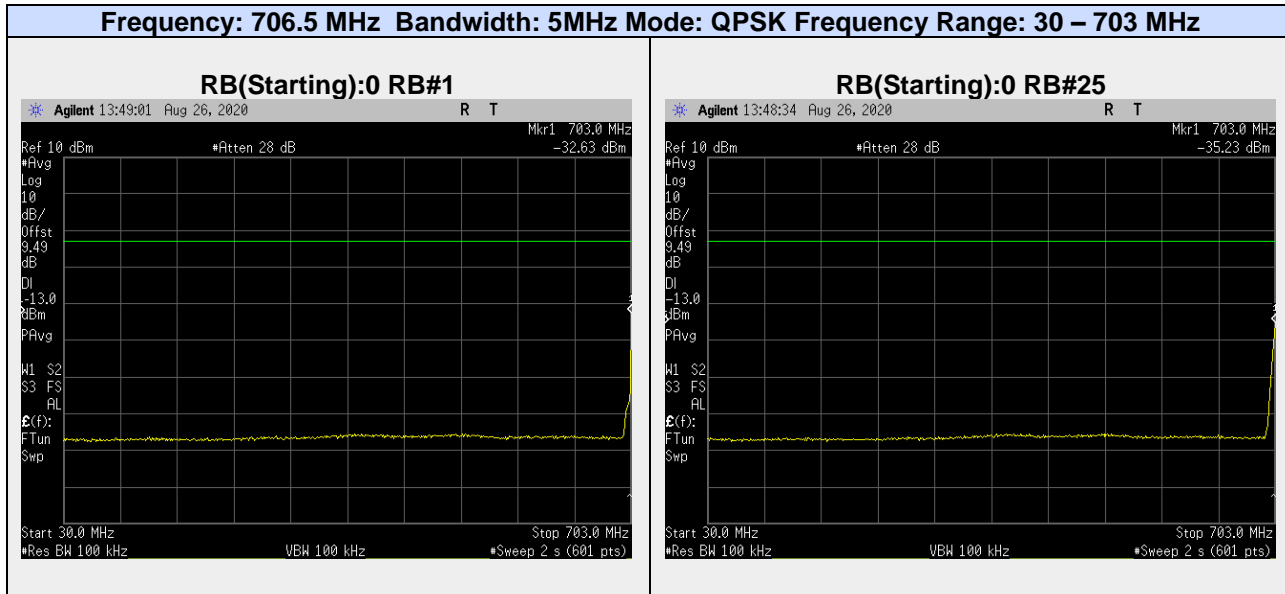

**Frequency: 782.0 MHz Bandwidth: 10MHz Mode: QPSK Frequency Range: 788-1000 MHz**

Frequency: 782.0 MHz Bandwidth: 10MHz Mode: QPSK Frequency Range: 1-26 GHz

**Band 17: Out of Band Emissions**

**Frequency: 706.5 MHz Bandwidth: 5MHz Mode: QPSK Frequency Range: 30 – 703 MHz**