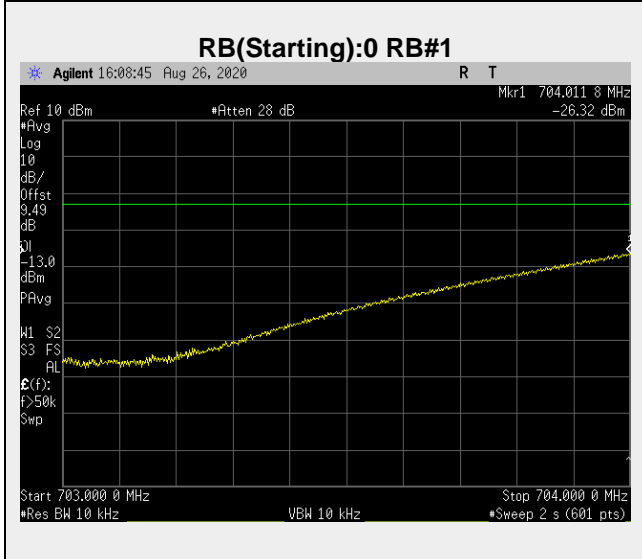

Frequency: 709.0 MHz Bandwidth: 10MHz Mode: QPSK Frequency Range: 703-704 MHz