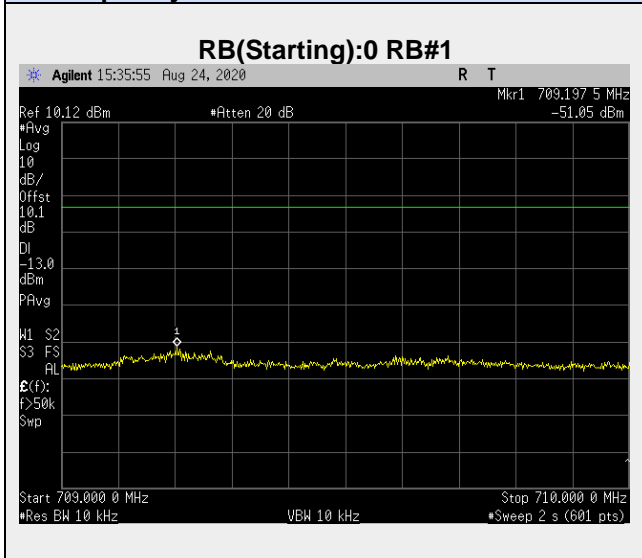

Frequency: 704.0MHz Bandwidth: 10MHz Mode: QPSK Frequency Range: 709.00 – 710.00 MHz