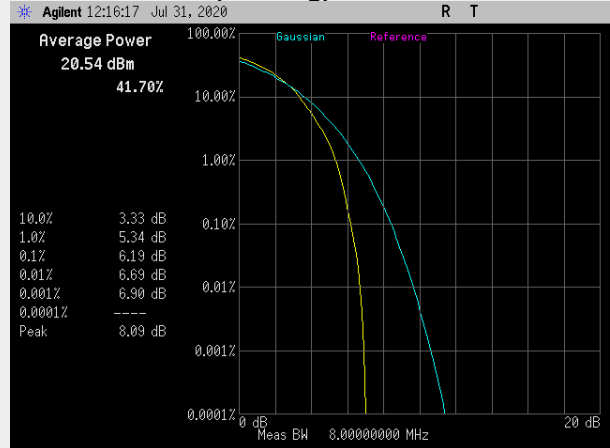

RB(Starting):0 RB#100