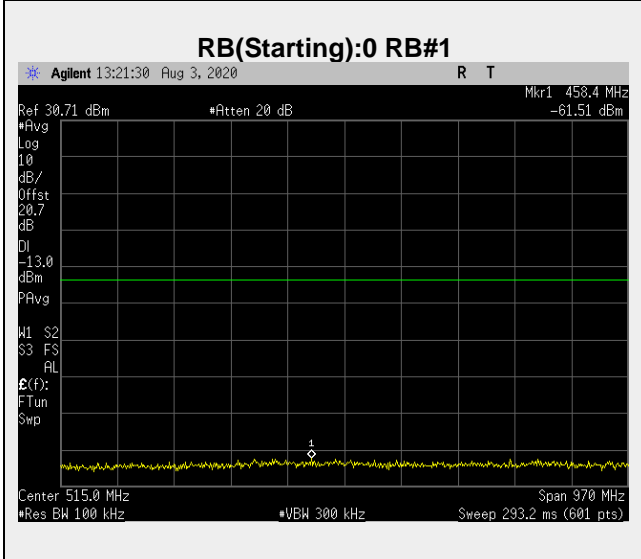

Frequency: 1902.5.0 MHz Bandwidth: 15MHz Mode: QPSK Frequency Range: 30.00 – 1000.00 MHz