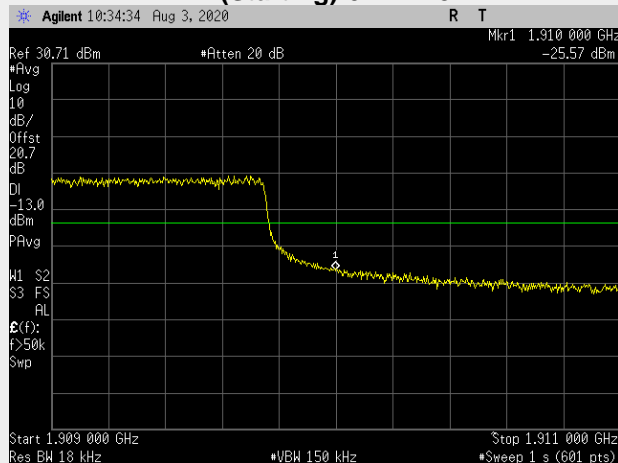

**RB(Starting):0 RB#1**

**RB(Starting):0 RB#100**

**Frequency: 1907.5 MHz Bandwidth: 5MHz Mode: QPSK Frequency Range: 1909.00 – 1911.00 MHz**

**RB(Starting):0 RB#1**

**RB(Starting):0 RB#25**

**Frequency: 1905.0 MHz Bandwidth: 10MHz Mode: QPSK Frequency Range: 1909.00 – 1911.00 MHz**