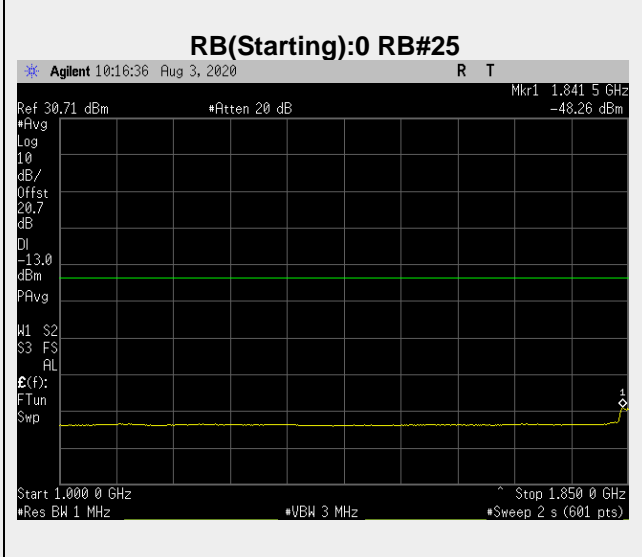

Frequency: 1907.5 MHz Bandwidth: 5MHz Mode: QPSK Frequency Range: 1000.00 – 1850.00 MHz