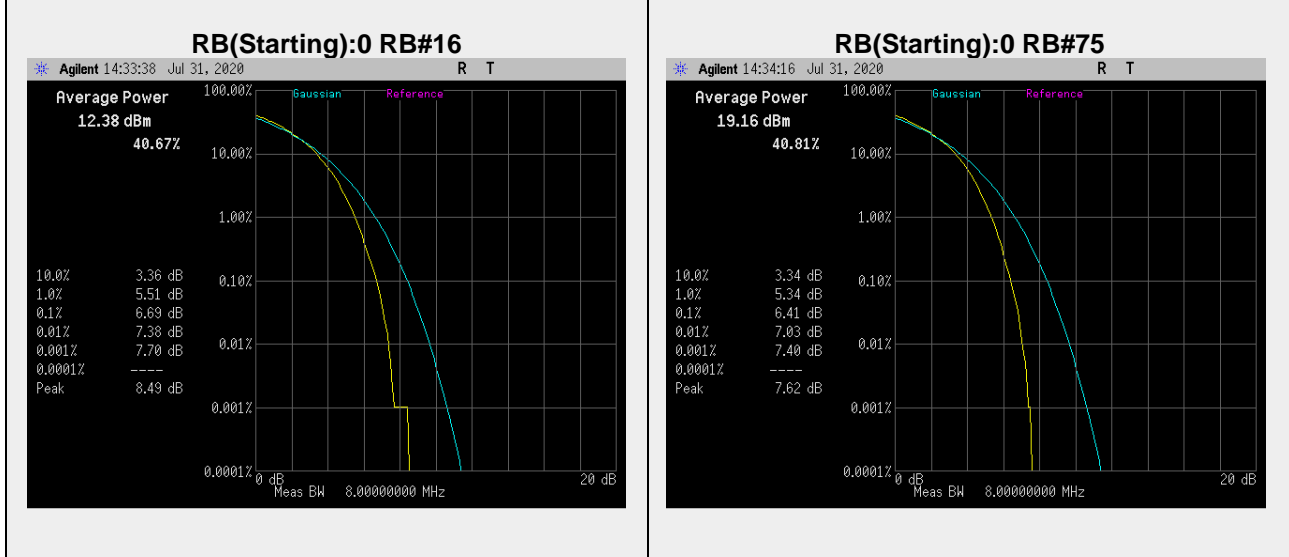

Frequency: 1902.5 MHz Bandwidth: 15MHz Mode: 16 QAM