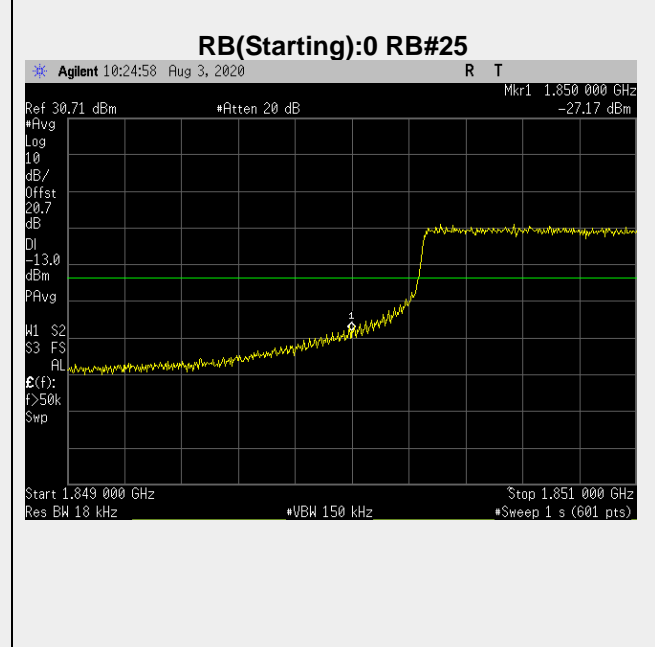

Frequency: 1852.5 MHz Bandwidth: 5MHz Mode: QPSK Frequency Range: 1849.00 – 1851.00 MHz