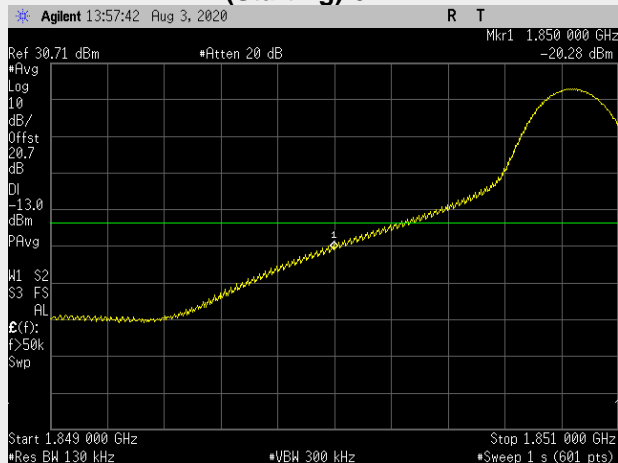

Frequency: 1857.5 MHz Bandwidth: 15MHz Mode: QPSK Frequency Range: 1849.00 – 1851.00 MHz

RB(Starting):0 RB#1