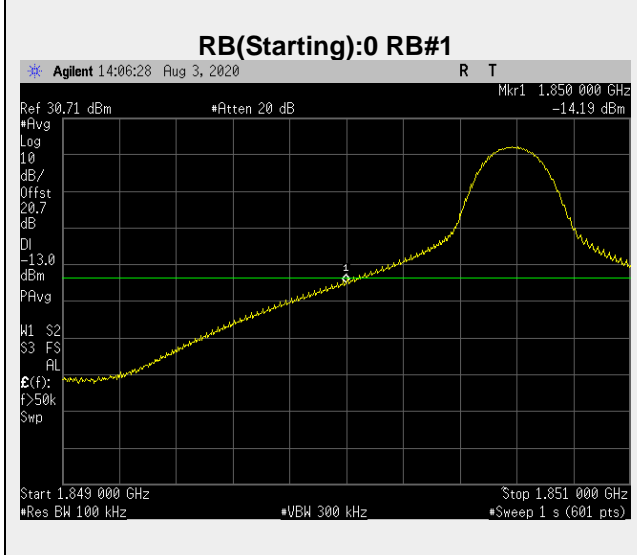

Frequency: 1855.0 MHz Bandwidth: 10MHz Mode: QPSK Frequency Range: 1849.00 – 1851.00 MHz