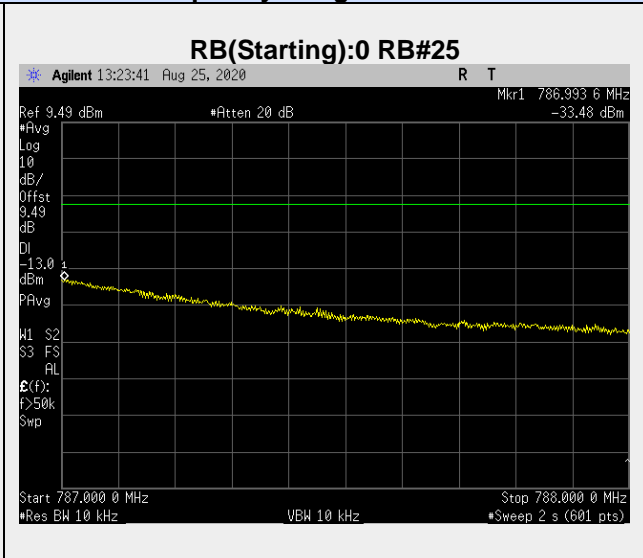

Frequency: 784.5 MHz Bandwidth: 5MHz Mode: QPSK Frequency Range: 787 – 788 MHz