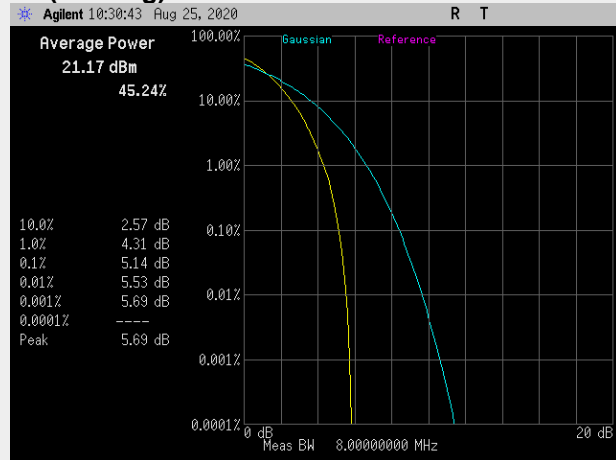

**RB(Starting):0 RB#50**

**Frequency: 711.0 MHz Bandwidth: 10MHz Mode: 16QAM**

**RB(Starting):0 RB#12**

**RB(Starting):0 RB#50**

**Band 13: Peak to Average Ratio**

**Frequency: 784.5 MHz Bandwidth: 5MHz Mode: QPSK**

**RB(Starting):0 RB#8**

**RB(Starting):0 RB#25**

**Frequency: 782.0 MHz Bandwidth: 10MHz Mode: QPSK**

**RB(Starting):0 RB#12**

**RB(Starting):0 RB#50**

**Frequency: 779.5 MHz Bandwidth: 5MHz Mode: 16QAM**

**RB(Starting):0 RB#8**