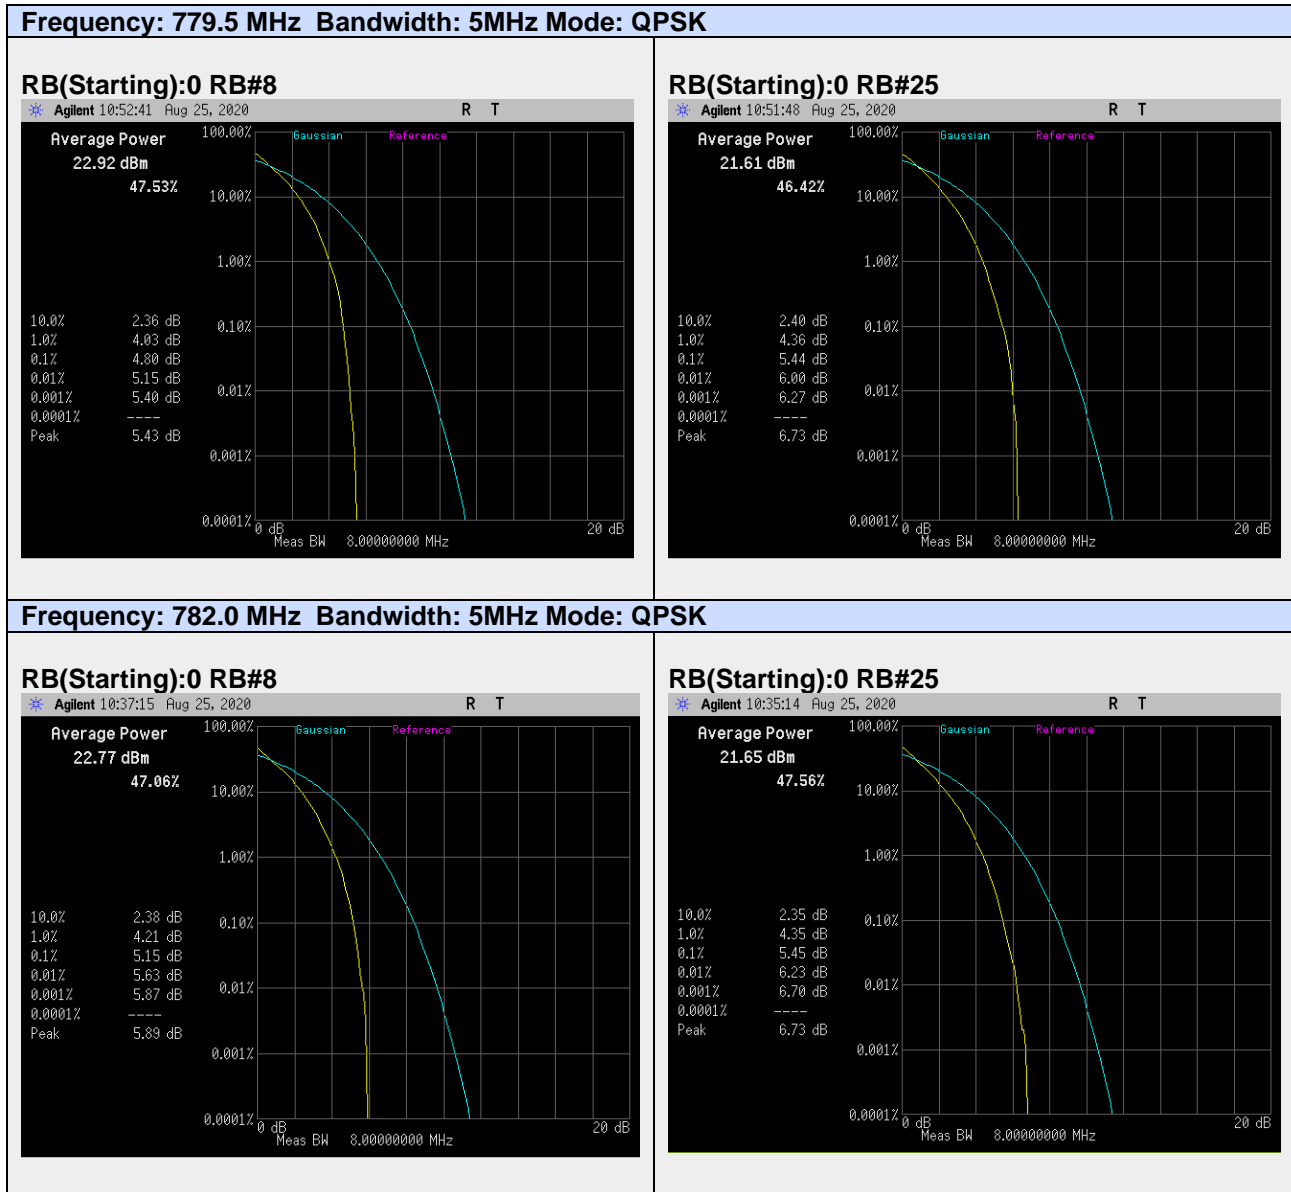

**RB(Starting):0 RB#50**

**Frequency: 711.0 MHz Bandwidth: 10MHz Mode: 16QAM**

**RB(Starting):0 RB#12**

**RB(Starting):0 RB#50**

**Band 13: Peak to Average Ratio**

**Frequency: 784.5 MHz Bandwidth: 5MHz Mode: QPSK**