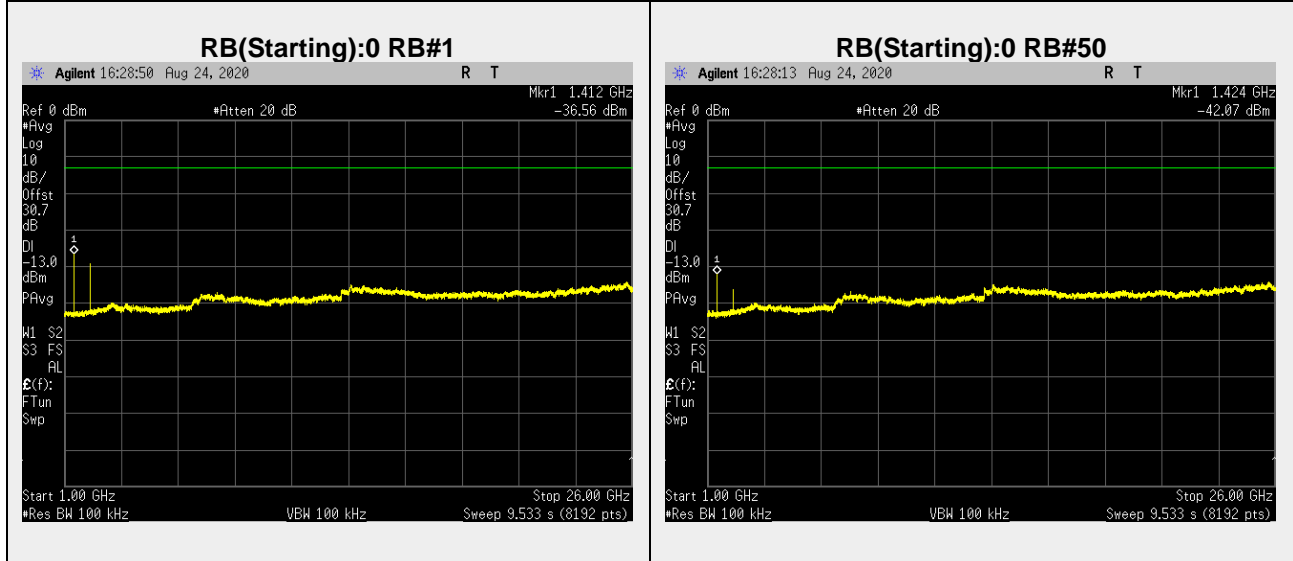

Frequency: 711.0 MHz Bandwidth: 10MHz Mode: QPSK Frequency Range: 1-26 GHz