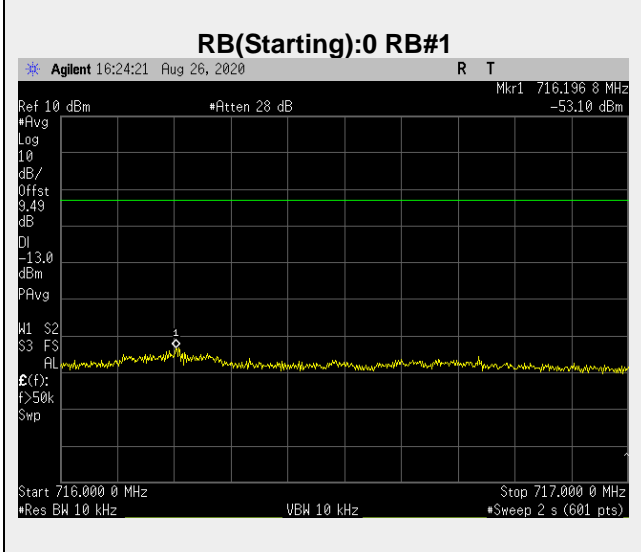

Frequency: 711.0 MHz Bandwidth: 10MHz Mode: QPSK Frequency Range: 716.00 – 717.00 MHz