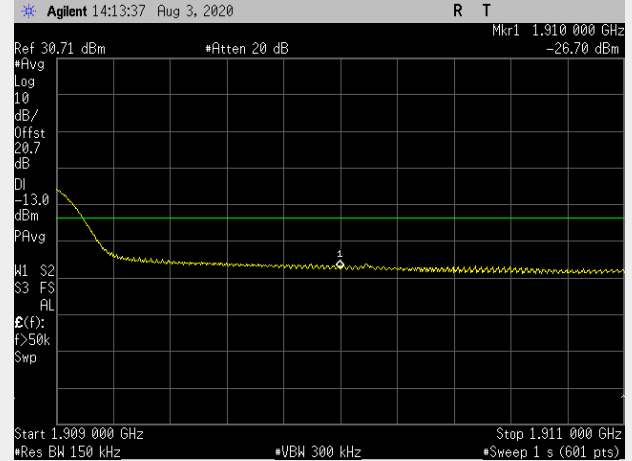

RB(Starting):0 RB#100