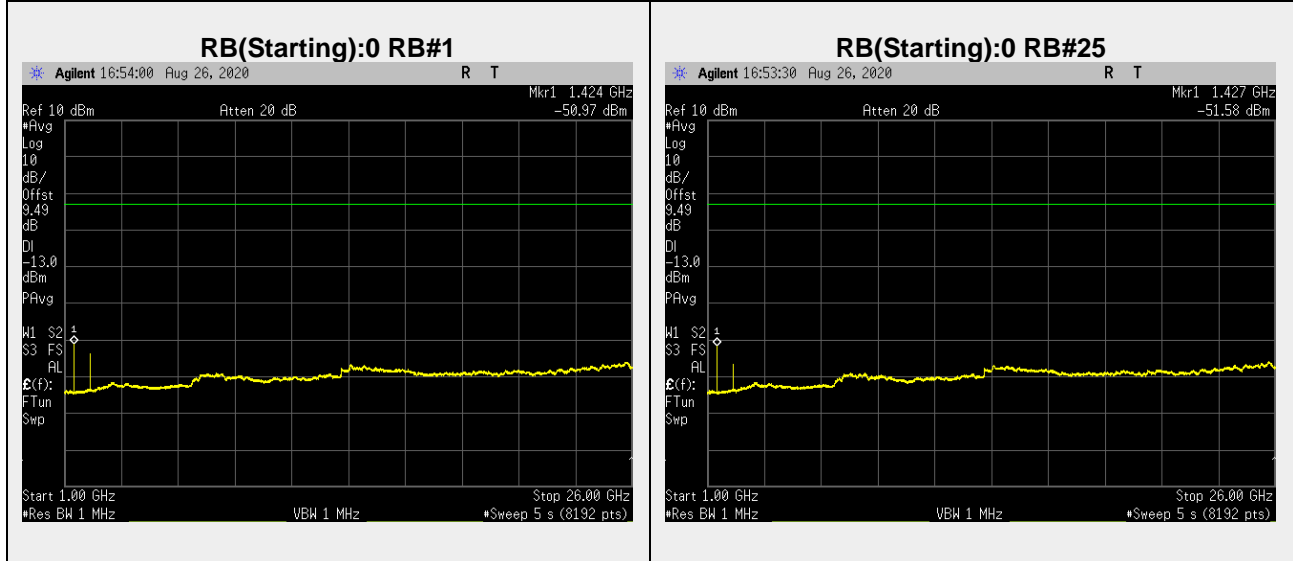

Frequency: 713.5 MHz Bandwidth: 5MHz Mode: QPSK Frequency Range: 1-26 GHz