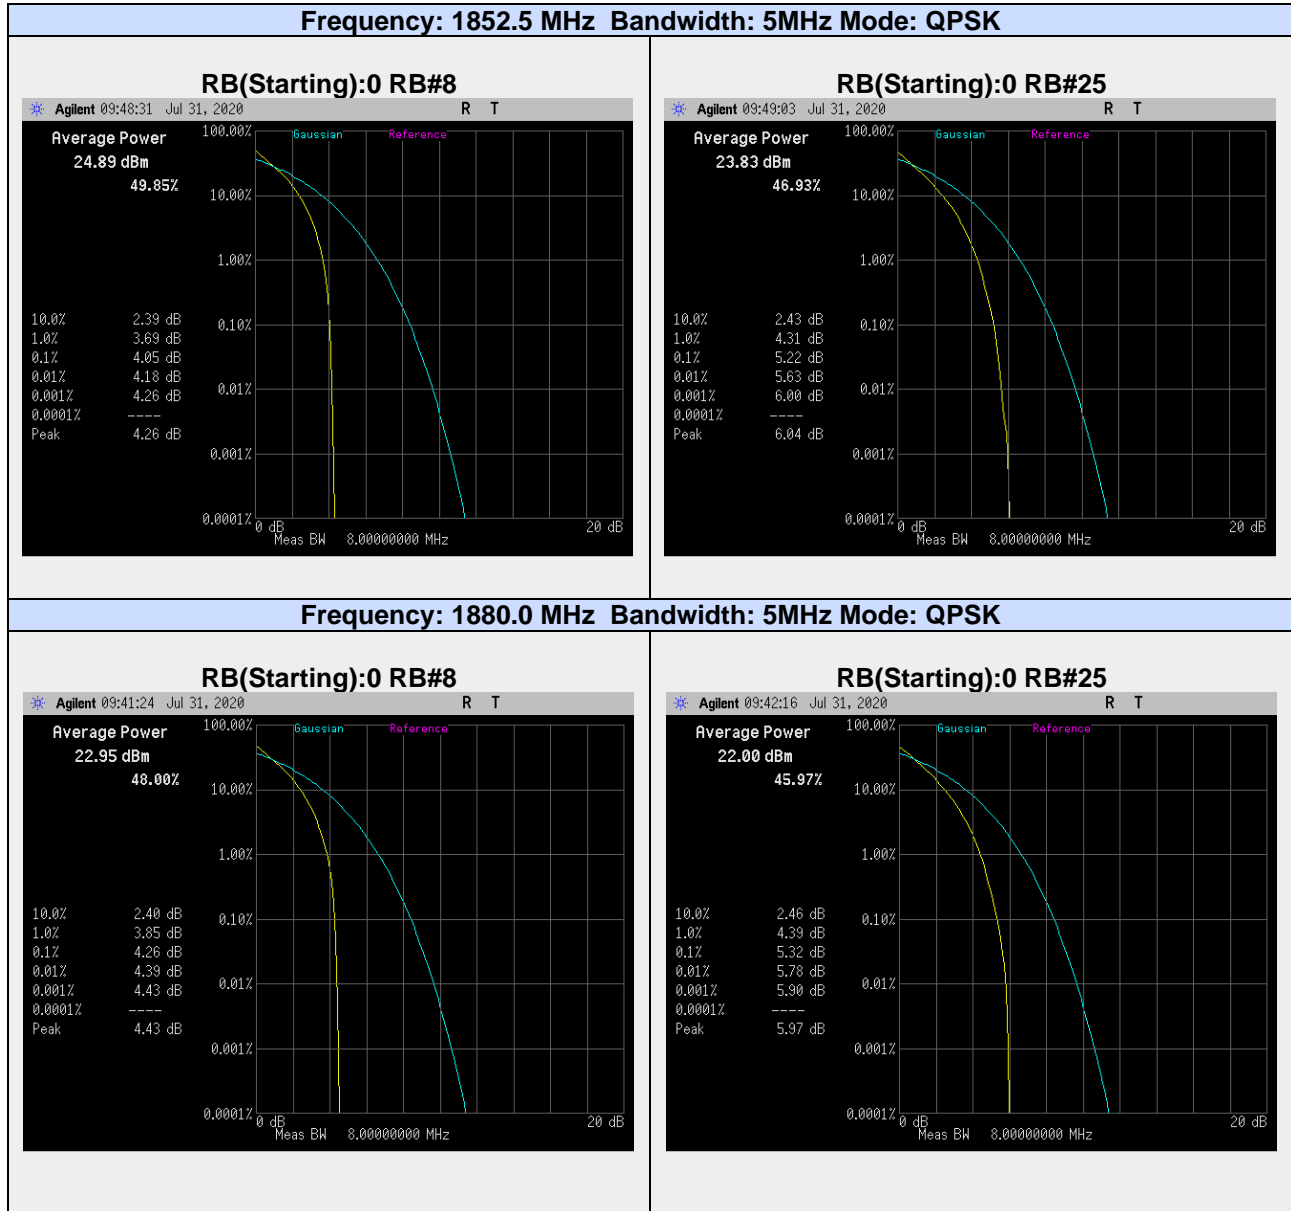

## **APPENDIX**

### A.1. Peak to Average Ratio

#### Band 2: Peak to Average Ratio

**Frequency: 1907.5 MHz Bandwidth: 5MHz Mode: QPSK**

**Frequency: 1855.0 MHz Bandwidth: 10MHz Mode: QPSK**

**RB(Starting):0 RB#12**

**RB(Starting):0 RB#50**

**Frequency: 1880.0 MHz Bandwidth: 10MHz Mode: QPSK**