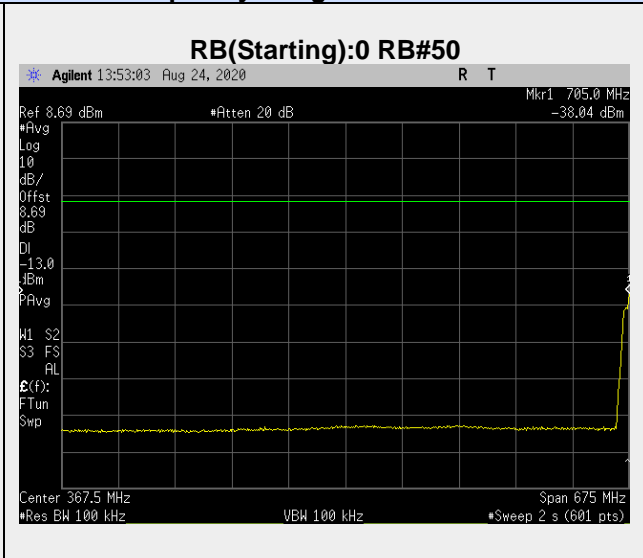

Frequency: 711.0 MHz Bandwidth: 10MHz Mode: QPSK Frequency Range: 30.00 – 705.00 MHz