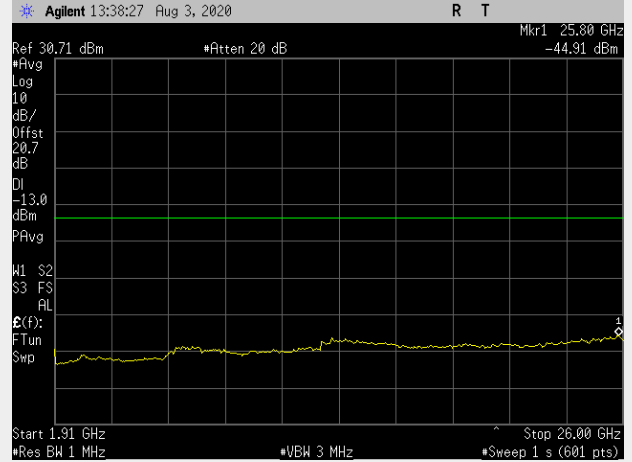

RB(Starting):0 RB#75