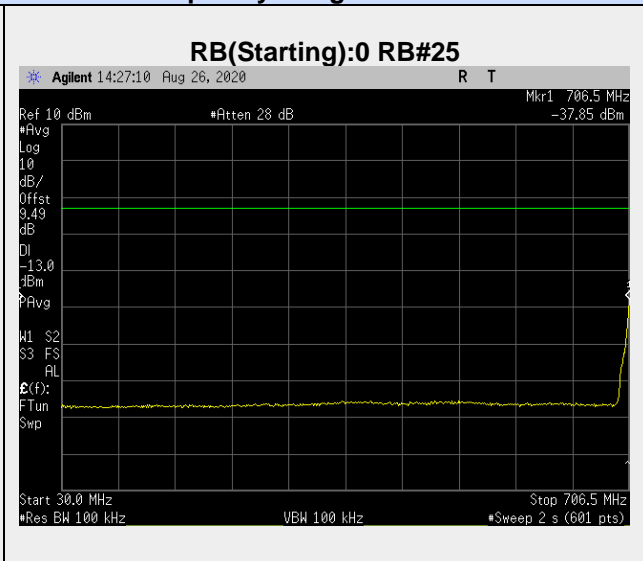

Frequency: 710.0 MHz Bandwidth: 5MHz Mode: QPSK Frequency Range: 30 – 706.5 MHz