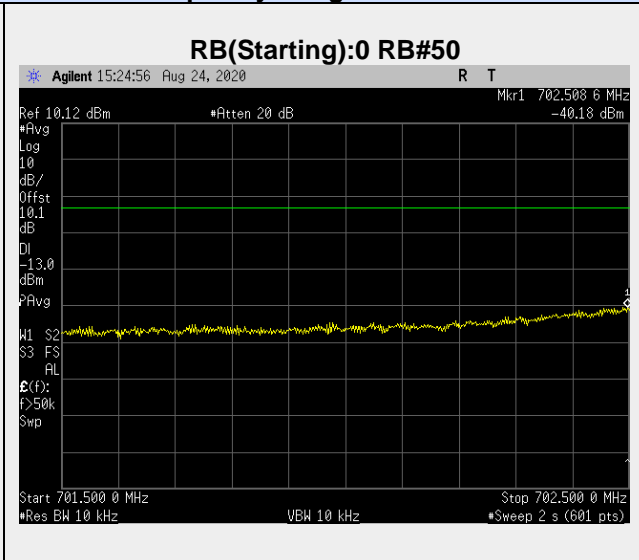

Frequency: 707.5 MHz Bandwidth: 10MHz Mode: QPSK Frequency Range: 701.5-702.5 MHz