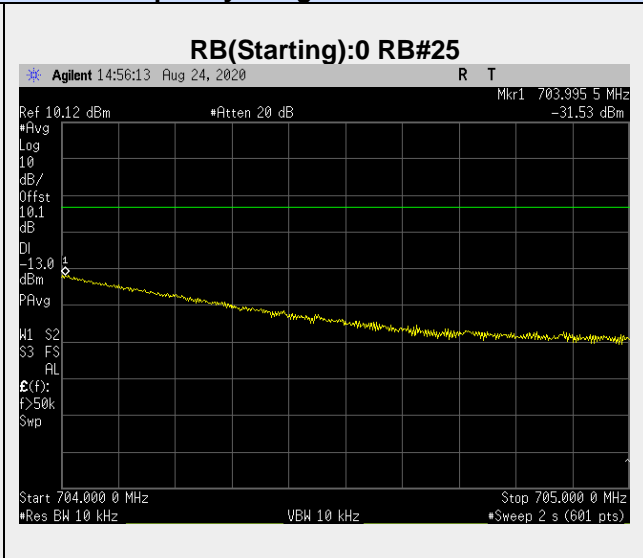

Frequency: 701.5 MHz Bandwidth: 5MHz Mode: QPSK Frequency Range: 704.00 – 705.00 MHz