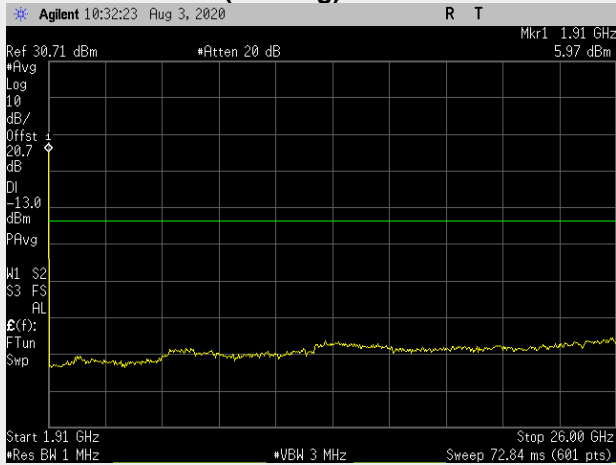

**RB(Starting):0 RB#1**

**RB(Starting):0 RB#25**

**Frequency: 1907.5 MHz Bandwidth: 5MHz Mode: QPSK Frequency Range: 1910.00 – 26000.00MHz**

**RB(Starting):0 RB#1**

**RB(Starting):0 RB#25**

**Frequency: 1855.0 MHz Bandwidth: 10MHz Mode: QPSK Frequency Range: 1910.00 – 26000.00MHz**