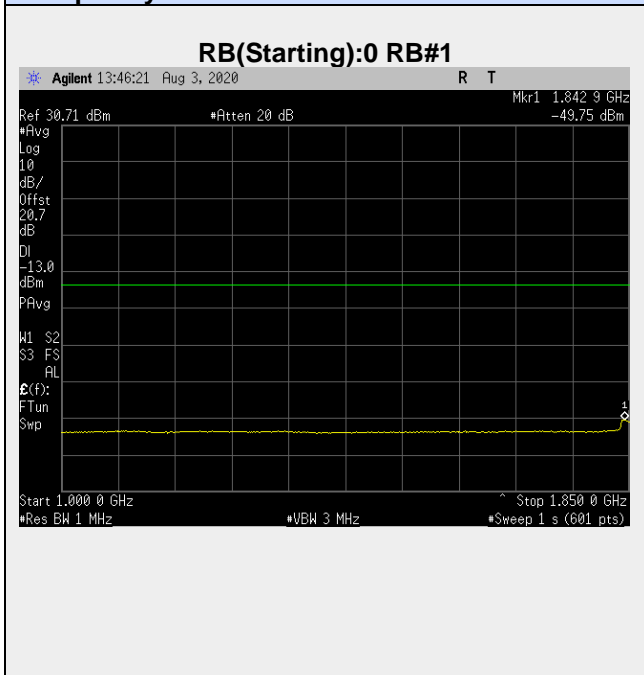

Frequency: 1902.5 MHz Bandwidth: 15MHz Mode: QPSK Frequency Range: 1000.00 – 1850.00 MHz