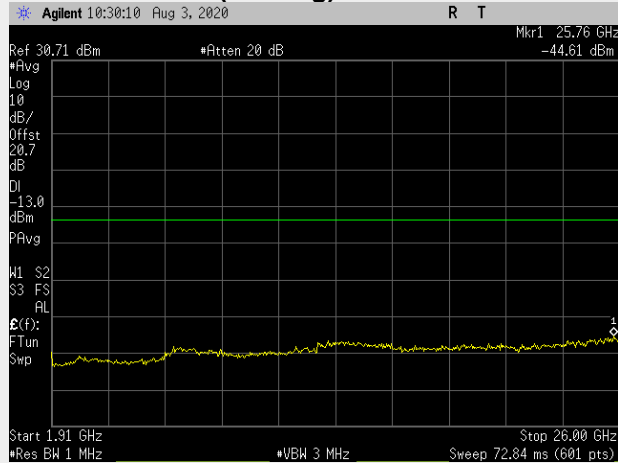

RB(Starting):0 RB#25