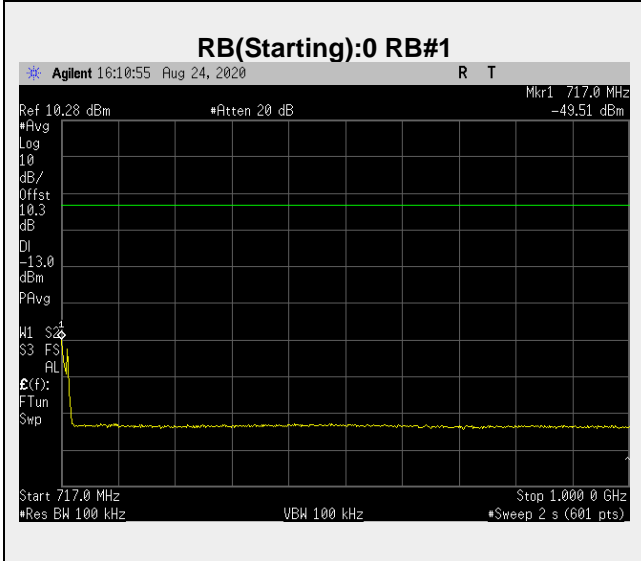

**RB(Starting):0 RB#1**

**RB(Starting):0 RB#25**

**Frequency: 713.5 MHz Bandwidth: 5MHz Mode: QPSK Frequency Range: 716.00 – 717.00 MHz**

**Frequency: 713.5 MHz Bandwidth: 5MHz Mode: QPSK Frequency Range: 717-1000 MHz**