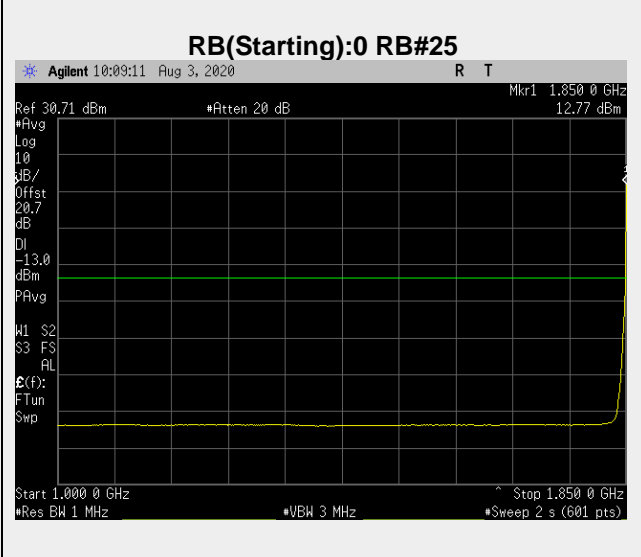

Frequency: 1852.5 MHz Bandwidth: 5MHz Mode: QPSK Frequency Range: 1000.00 – 1850.00 MHz