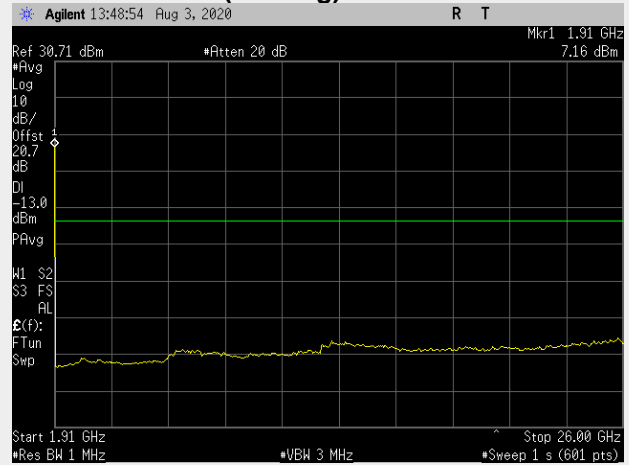

**RB(Starting):0 RB#1**

**RB(Starting):0 RB#75**

**Frequency: 1902.5 MHz Bandwidth: 15MHz Mode: QPSK Frequency Range: 1910.00 – 26000.00MHz**

**RB(Starting):0 RB#1**

**RB(Starting):0 RB#75**

**Frequency: 1860.0 MHz Bandwidth: 20MHz Mode: QPSK Frequency Range: 1910.00 – 26000.00MHz**