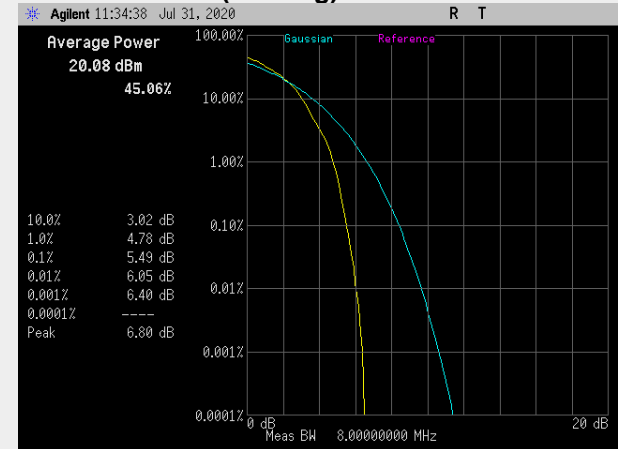

RB(Starting):0 RB#75