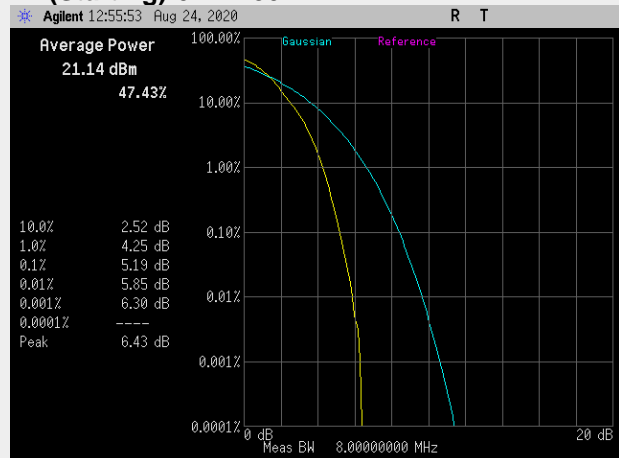

RB(Starting):0 RB#50