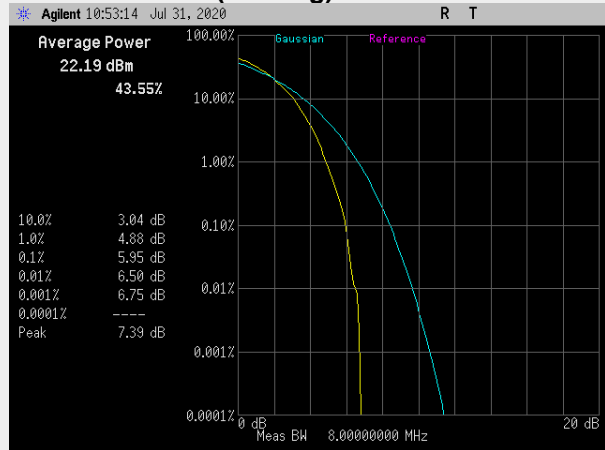

RB(Starting):0 RB#50