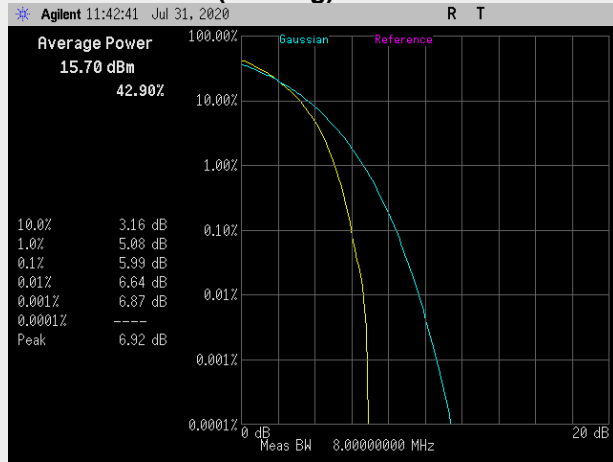

### A.1. Peak to Average Ratio

#### Band 2: Peak to Average Ratio

**Frequency: 1907.5 MHz Bandwidth: 5MHz Mode: QPSK**

**Frequency: 1855.0 MHz Bandwidth: 10MHz Mode: QPSK**

**RB(Starting):0 RB#12**

**RB(Starting):0 RB#50**

**Frequency: 1880.0 MHz Bandwidth: 10MHz Mode: QPSK**

**RB(Starting):0 RB#12**

**RB(Starting):0 RB#50**

**Frequency: 1905.0 MHz Bandwidth: 10MHz Mode: QPSK**

**Frequency: 1857.5 MHz Bandwidth: 15MHz Mode: QPSK**

**RB(Starting):0 RB#16**

**RB(Starting):0 RB#75**

**Frequency: 1880.0 MHz Bandwidth: 15MHz Mode: QPSK**

**RB(Starting):0 RB#16**

**RB(Starting):0 RB#75**

--

**Frequency: 1902.5 MHz Bandwidth: 15MHz Mode: QPSK**

**Frequency: 1860.0 MHz Bandwidth: 20MHz Mode: QPSK**