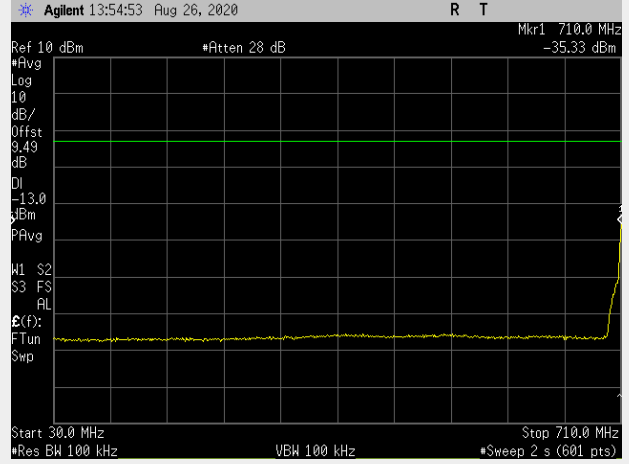

RB(Starting):0 RB#25