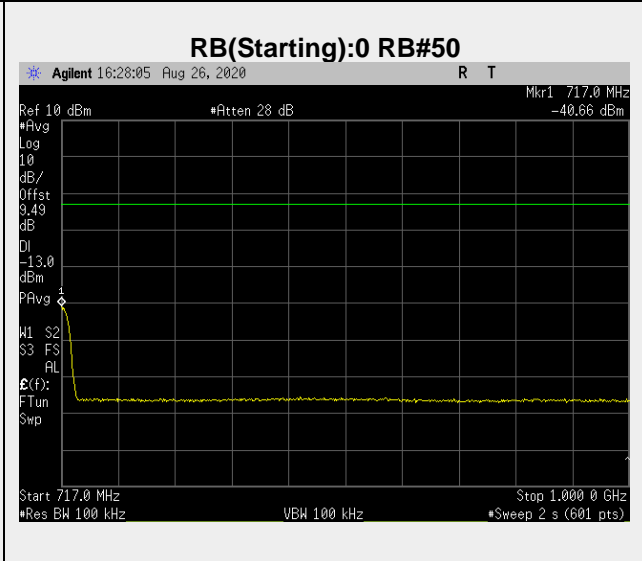

Frequency: 711.0 MHz Bandwidth: 10MHz Mode: QPSK Frequency Range: 717-1000 MHz