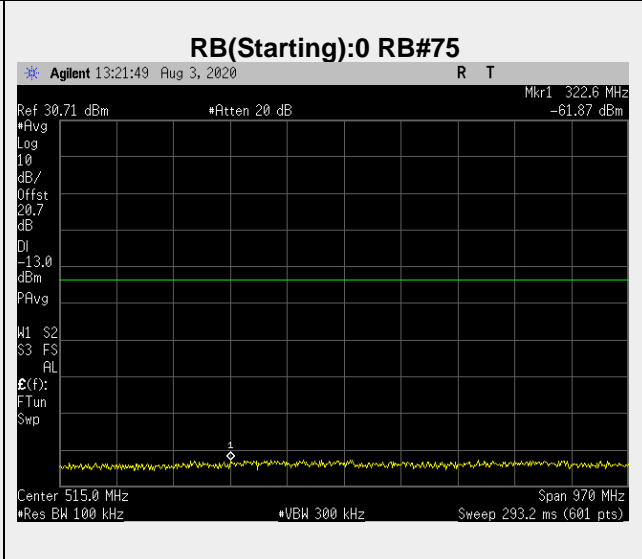

Frequency: 1902.5.0 MHz Bandwidth: 15MHz Mode: QPSK Frequency Range: 30.00 – 1000.00 MHz