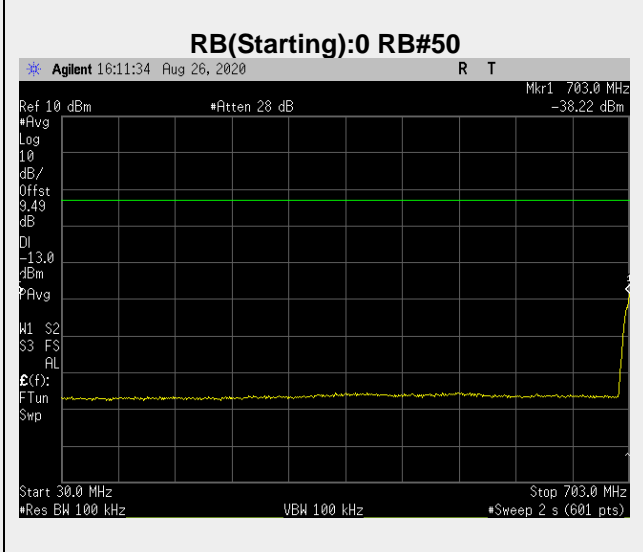

Frequency: 709.0MHz Bandwidth: 10MHz Mode: QPSK Frequency Range: 30 – 703.00 MHz