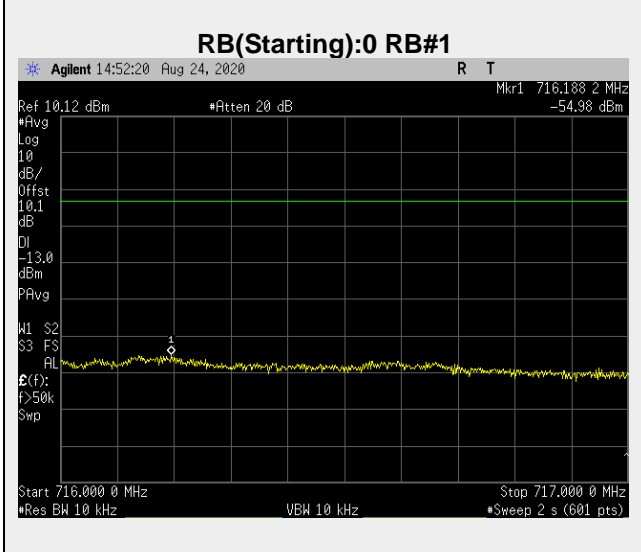

Frequency: 713.5 MHz Bandwidth: 5MHz Mode: QPSK Frequency Range: 716.00 – 717.00 MHz