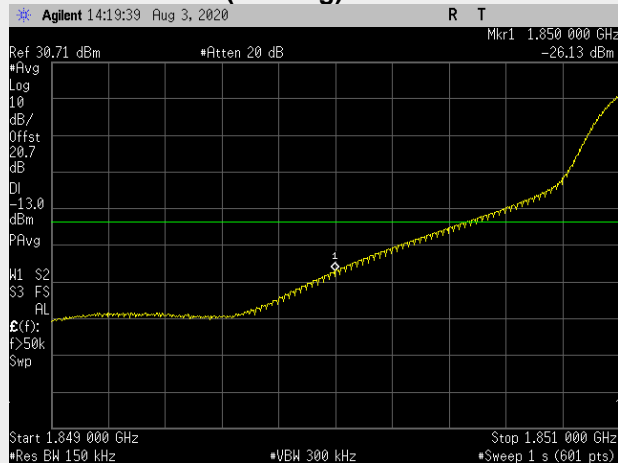

Frequency: 1860.0 MHz Bandwidth: 20MHz Mode: QPSK Frequency Range: 1849.00 – 1851.00 MHz

RB(Starting):0 RB#1