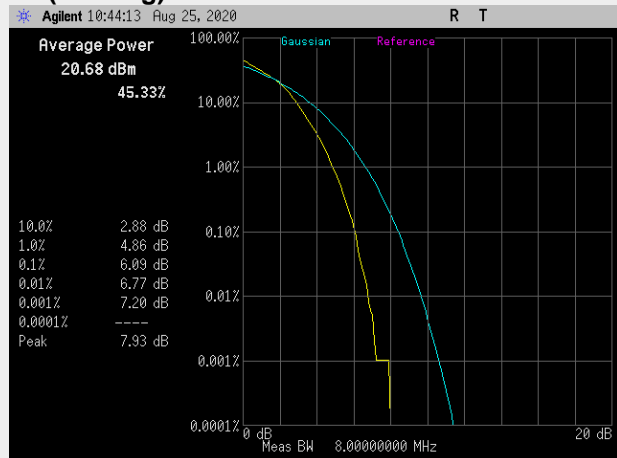

**RB(Starting):0 RB#25**

**Frequency: 782.0 MHz Bandwidth: 5MHz Mode: 16QAM**

**RB(Starting):0 RB#8**

**RB(Starting):0 RB#25**

**Frequency: 784.5 MHz Bandwidth: 5MHz Mode: 16QAM**

**RB(Starting):0 RB#8**

**RB(Starting):0 RB#25**

**Frequency: 782.0 MHz Bandwidth: 10MHz Mode: 16QAM**

**RB(Starting):0 RB#12**

**RB(Starting):0 RB#50**

**Band 17: Peak to Average Ratio**

**Frequency: 713.5 MHz Bandwidth: 5MHz Mode: QPSK**

**RB(Starting):0 RB#8**