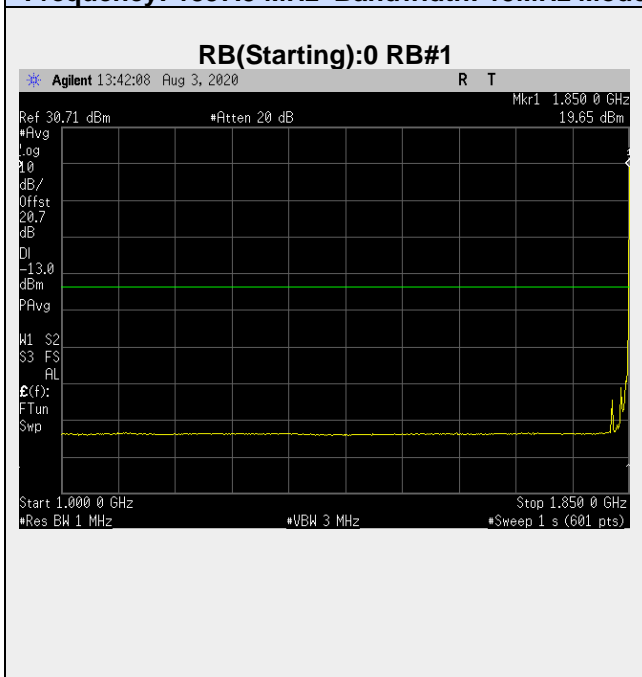

Frequency: 1857.5 MHz Bandwidth: 15MHz Mode: QPSK Frequency Range: 1000.00 – 1850.00 MHz