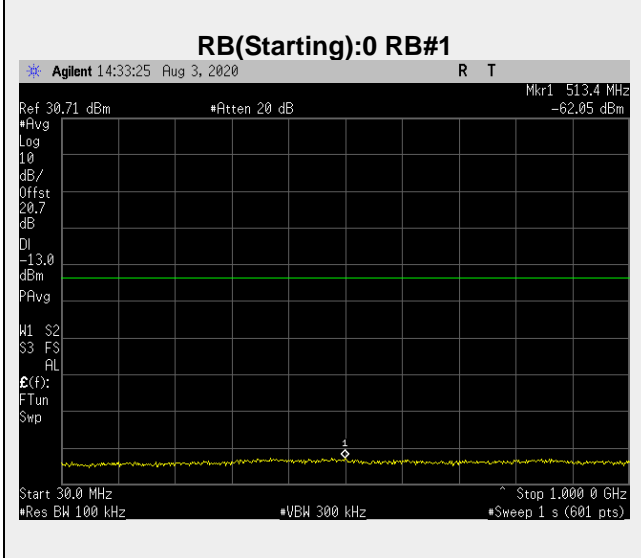

Frequency: 1900.0 MHz Bandwidth: 20MHz Mode: QPSK Frequency Range: 30.00 – 1000.00 MHz