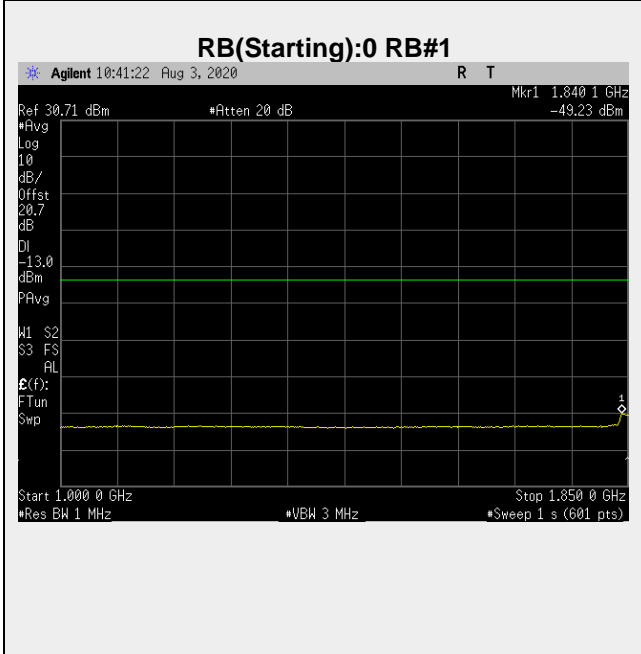

Frequency: 1880.0 MHz Bandwidth: 10MHz Mode: QPSK Frequency Range: 1000.00 – 1850.00 MHz