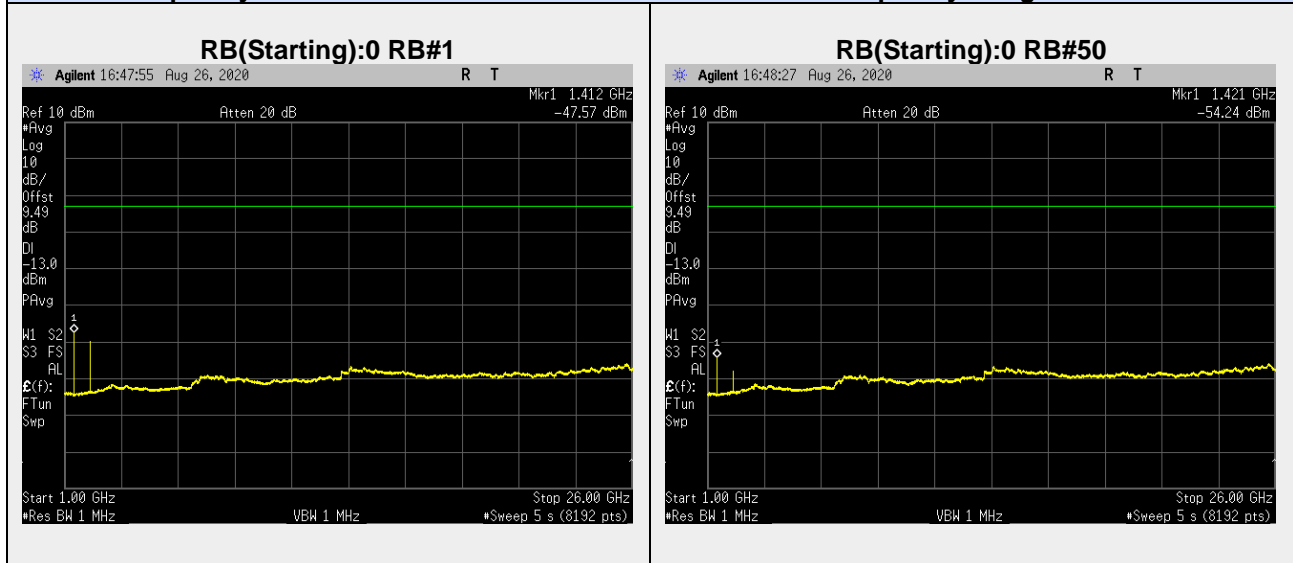

Frequency: 709.0 MHz Bandwidth: 10MHz Mode: QPSK Frequency Range: 1-26 GHz