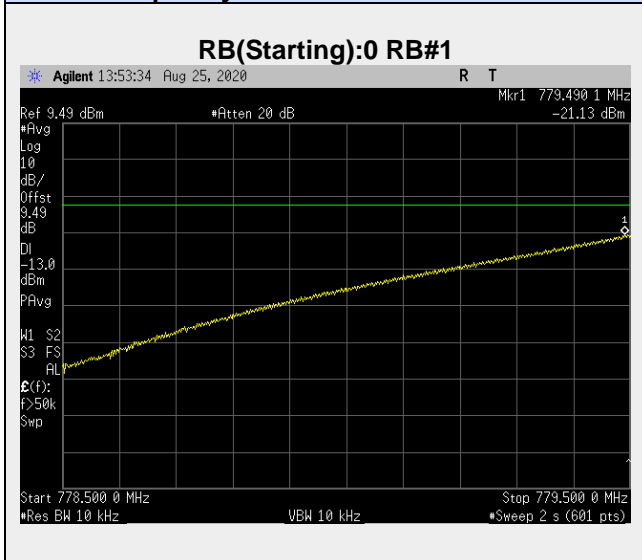

Frequency: 782.0 MHz Bandwidth: 5MHz Mode: QPSK Frequency Range: 778-779 MHz