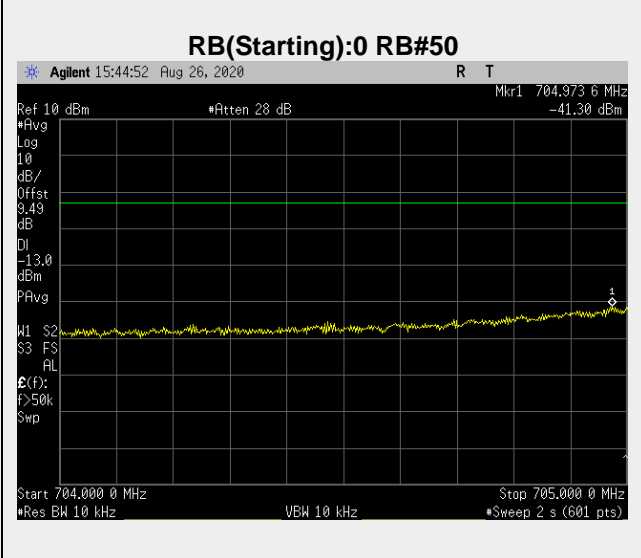

Frequency: 710.0 MHz Bandwidth: 10MHz Mode: QPSK Frequency Range: 704-705 MHz