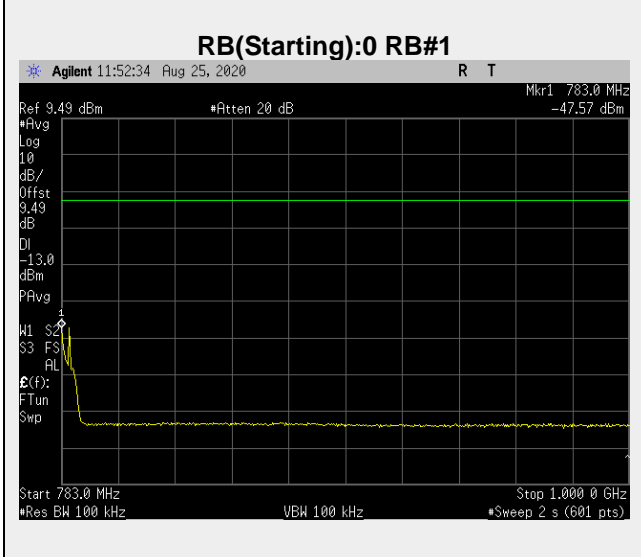

Frequency: 779.5 MHz Bandwidth: 5MHz Mode: QPSK Frequency Range: 783-1000 MHz