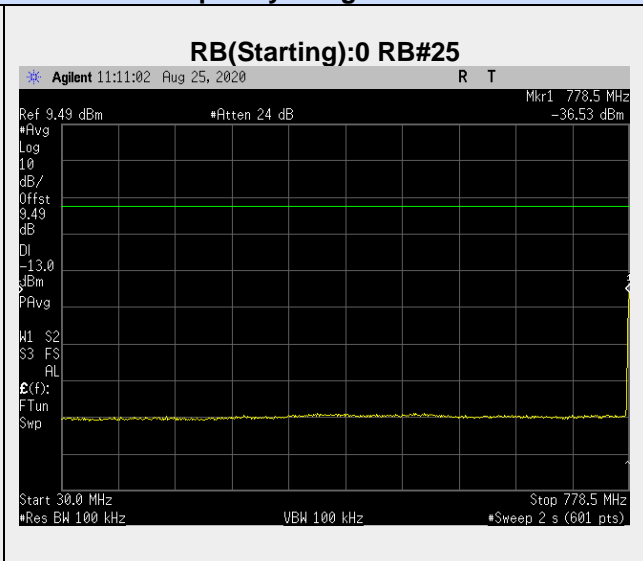

Frequency: 782.0 MHz Bandwidth: 5MHz Mode: QPSK Frequency Range: 30 – 778 MHz