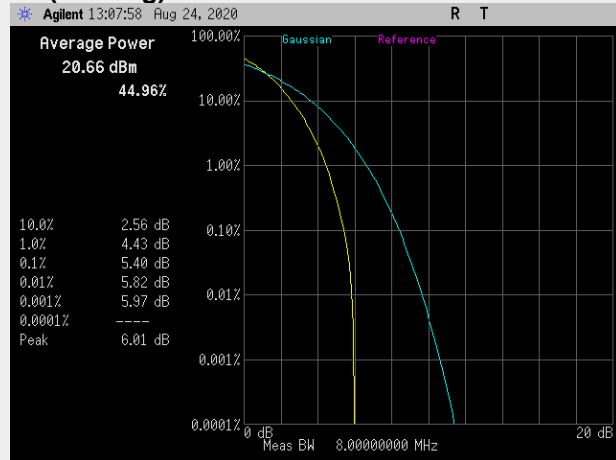

**RB(Starting):0 RB#18**

**RB(Starting):0 RB#100**

**Frequency: 1900.0 MHz Bandwidth: 20MHz Mode: 16 QAM**

**Band 12: Peak to Average Ratio**

**Frequency: 701.5 MHz Bandwidth: 5MHz Mode: QPSK**

**Frequency: 707.5 MHz Bandwidth: 5MHz Mode: QPSK**

**Frequency: 713.5 MHz Bandwidth: 5MHz Mode: QPSK**

**RB(Starting):0 RB#8**

**RB(Starting):0 RB#25**

**Frequency: 704.0 MHz Bandwidth: 10MHz Mode: QPSK**

**RB(Starting):0 RB#12**

**RB(Starting):0 RB#50**

**Frequency: 707.5 MHz Bandwidth: 10MHz Mode: QPSK**