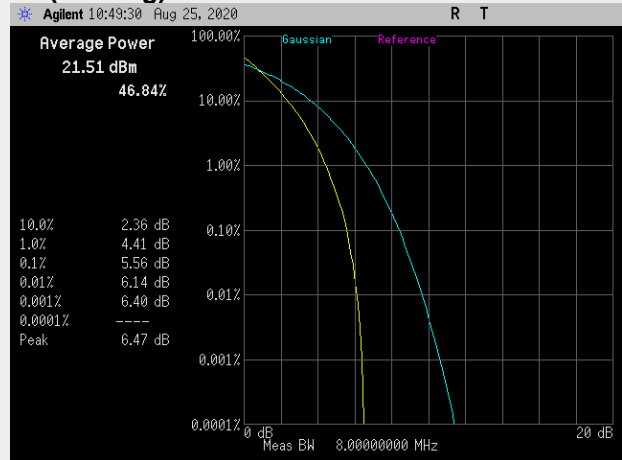

RB(Starting):0 RB#25