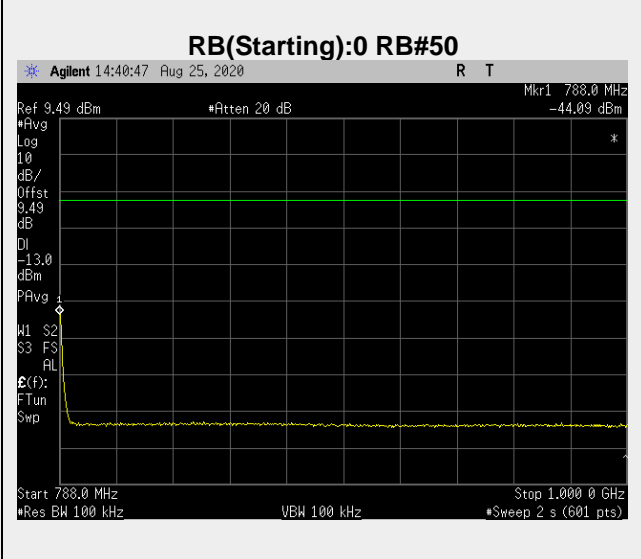

Frequency: 782.0 MHz Bandwidth: 10MHz Mode: QPSK Frequency Range: 788-1000 MHz