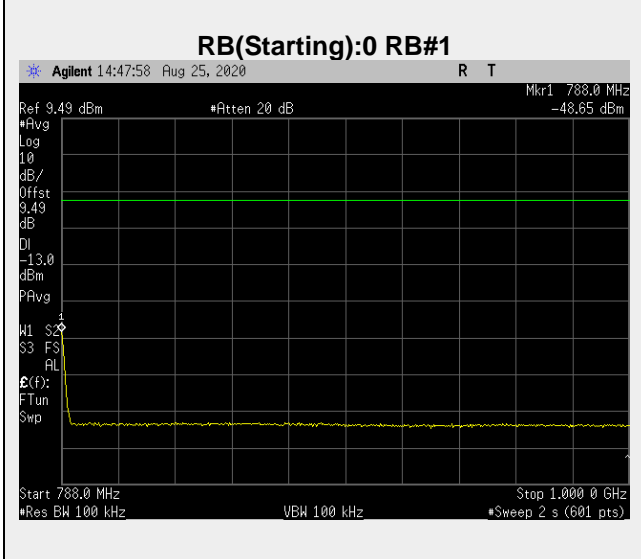

Frequency: 782.0 MHz Bandwidth: 10MHz Mode: QPSK Frequency Range: 788-1000 MHz