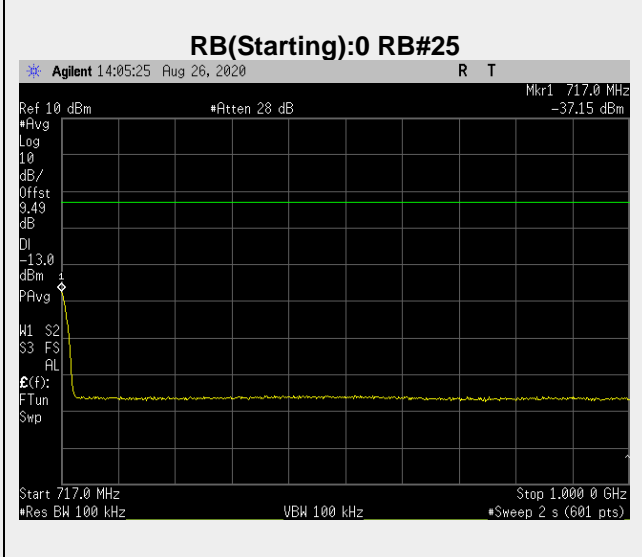

**RB(Starting):0 RB#1**

**RB(Starting):0 RB#25**

**Frequency: 713.5 MHz Bandwidth: 5MHz Mode: QPSK Frequency Range: 716.00 – 717.00 MHz**

**Frequency: 713.5 MHz Bandwidth: 5MHz Mode: QPSK Frequency Range: 717-1000 MHz**