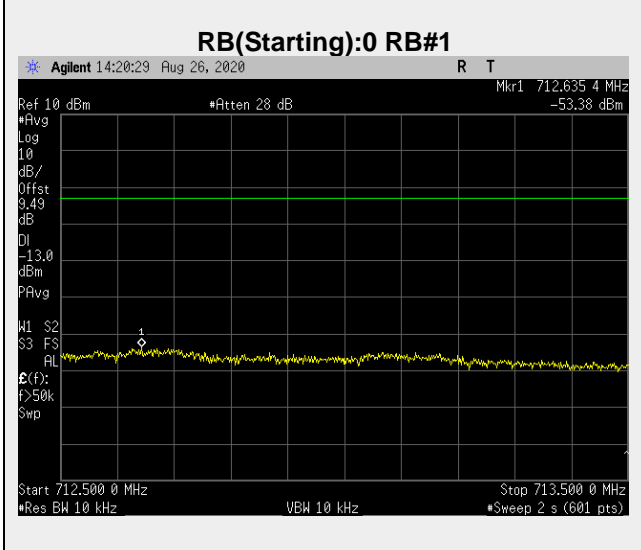

Frequency: 710.0 MHz Bandwidth: 5MHz Mode: QPSK Frequency Range: 712.5 – 713.5 MHz