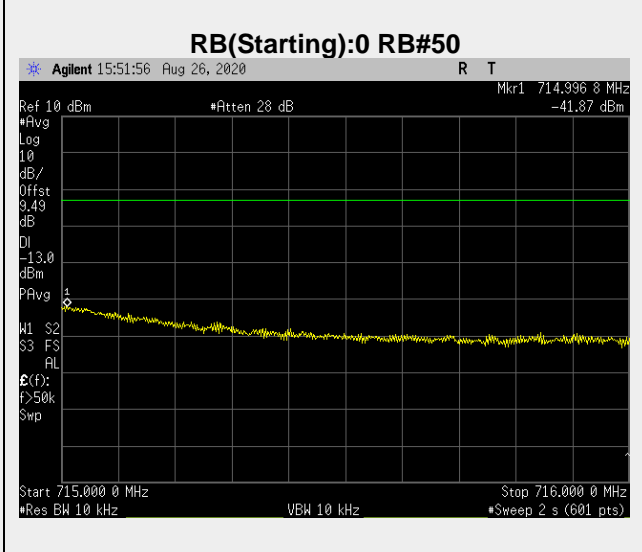

Frequency: 710.0 MHz Bandwidth: 10MHz Mode: QPSK Frequency Range: 715.00 – 716.00 MHz