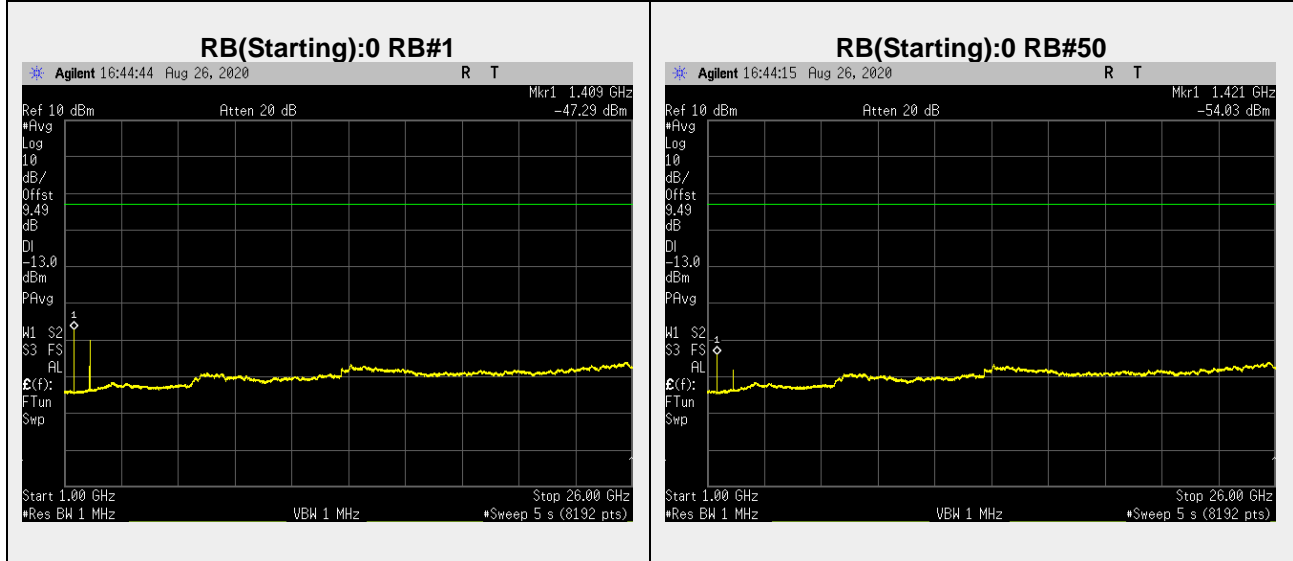

Frequency: 709.0 MHz Bandwidth: 10MHz Mode: QPSK Frequency Range: 1-26 GHz