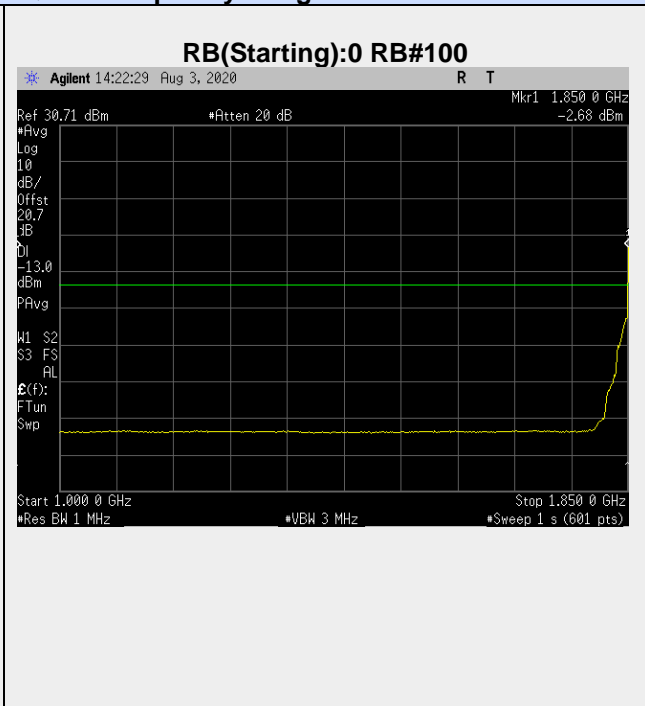

Frequency: 1860.0 MHz Bandwidth: 20MHz Mode: QPSK Frequency Range: 1000.00 – 1850.00 MHz