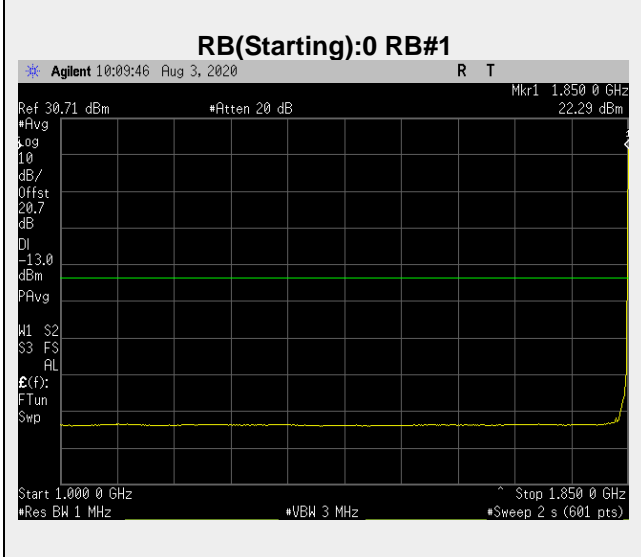

Frequency: 1852.5 MHz Bandwidth: 5MHz Mode: QPSK Frequency Range: 1000.00 – 1850.00 MHz