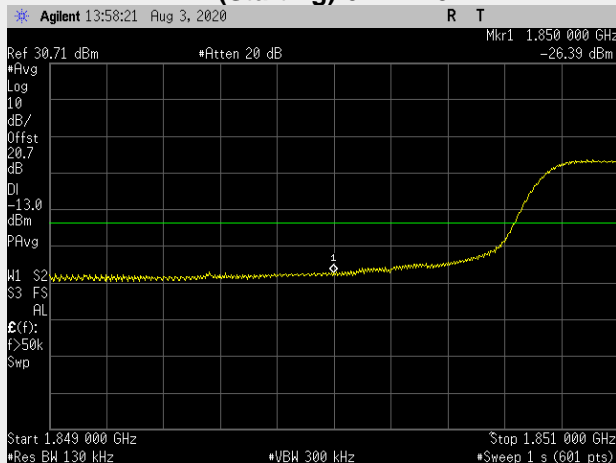

RB(Starting):0 RB#75