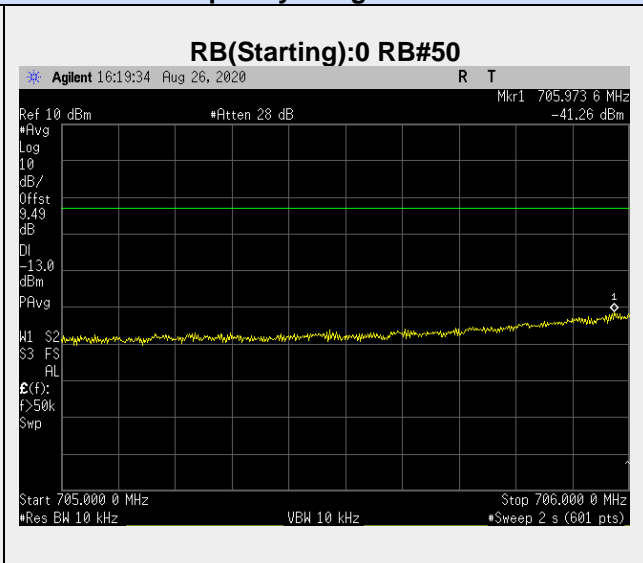

Frequency: 711.0 MHz Bandwidth: 10MHz Mode: QPSK Frequency Range: 705-706 MHz