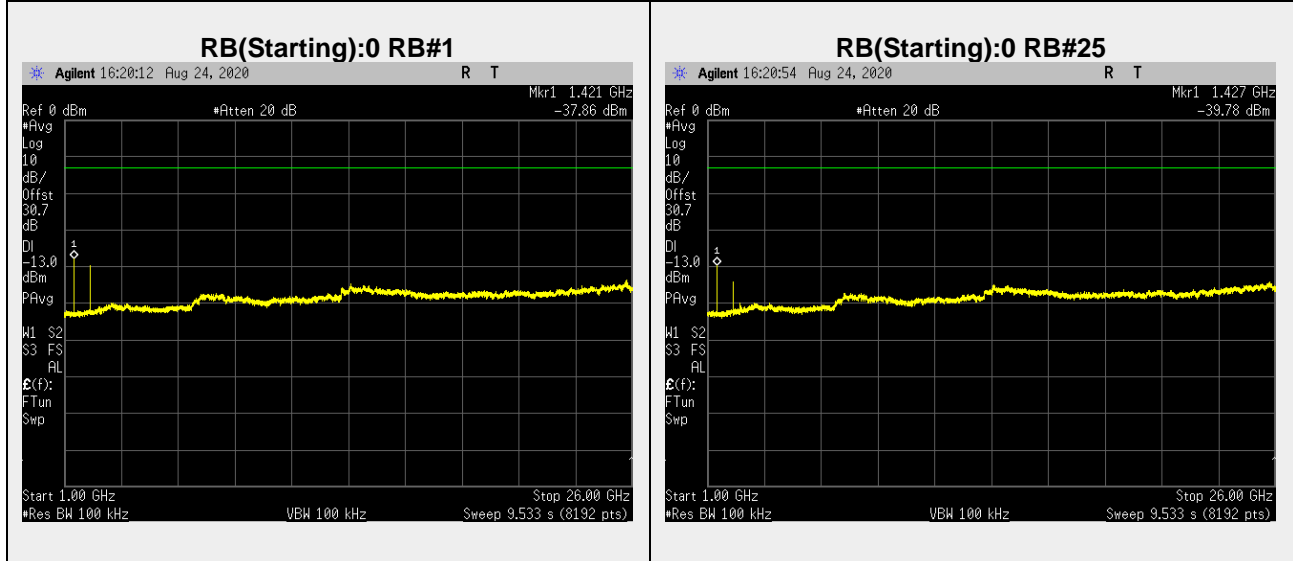

Frequency: 713.5 MHz Bandwidth: 5MHz Mode: QPSK Frequency Range: 1-26 GHz