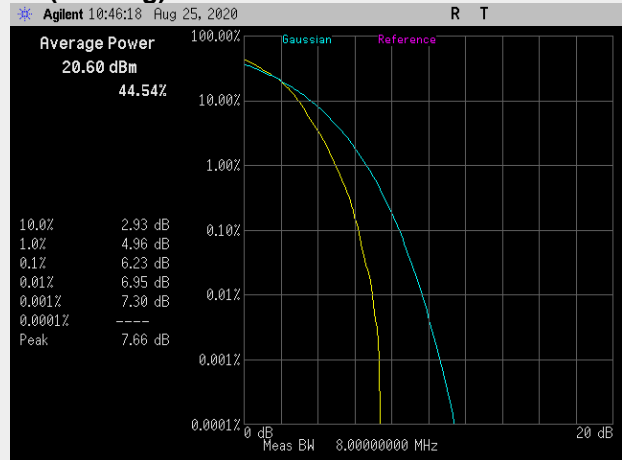

**RB(Starting):0 RB#25**

**Frequency: 782.0 MHz Bandwidth: 5MHz Mode: 16QAM**

**RB(Starting):0 RB#8**

**RB(Starting):0 RB#25**

**Frequency: 784.5 MHz Bandwidth: 5MHz Mode: 16QAM**

**RB(Starting):0 RB#8**

**RB(Starting):0 RB#25**

**Frequency: 782.0 MHz Bandwidth: 10MHz Mode: 16QAM**

**RB(Starting):0 RB#12**

**RB(Starting):0 RB#50**

**Band 17: Peak to Average Ratio**

**Frequency: 713.5 MHz Bandwidth: 5MHz Mode: QPSK**

**RB(Starting):0 RB#8**