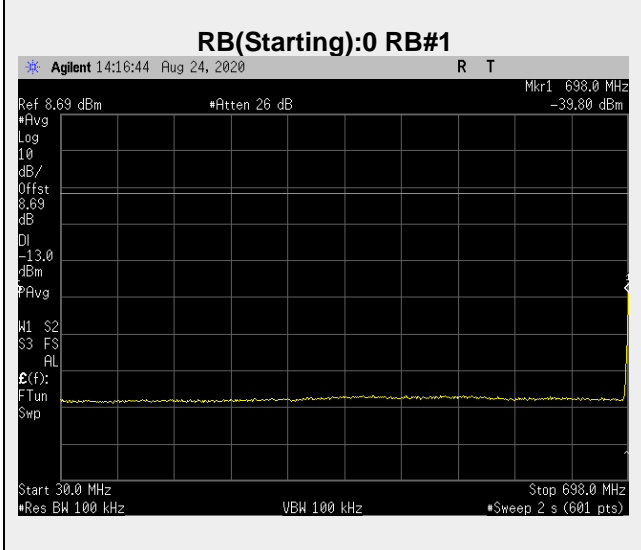

Frequency: 704.0 MHz Bandwidth: 10MHz Mode: QPSK Frequency Range: 30.00 – 698.00 MHz