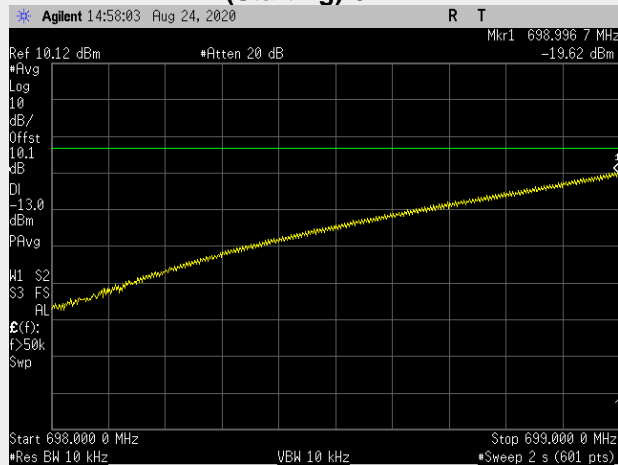

RB(Starting):0 RB#1