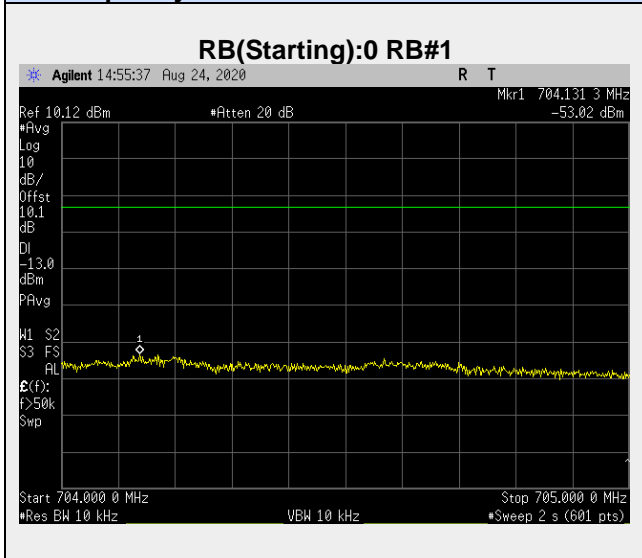

Frequency: 701.5 MHz Bandwidth: 5MHz Mode: QPSK Frequency Range: 704.00 – 705.00 MHz