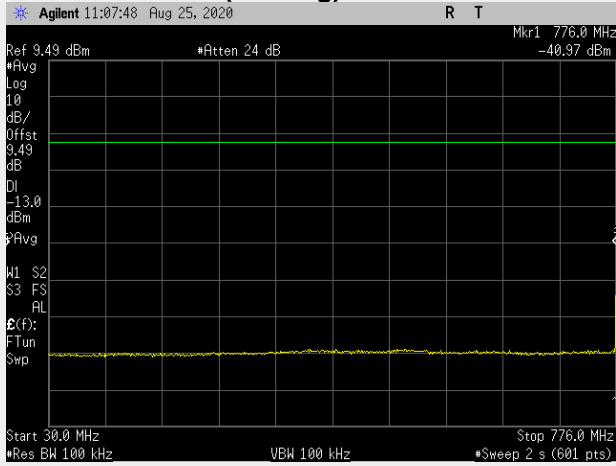

Frequency: 782.0 MHz Bandwidth: 10MHz Mode: QPSK Frequency Range: 30 – 776 MHz

RB(Starting):0 RB#1