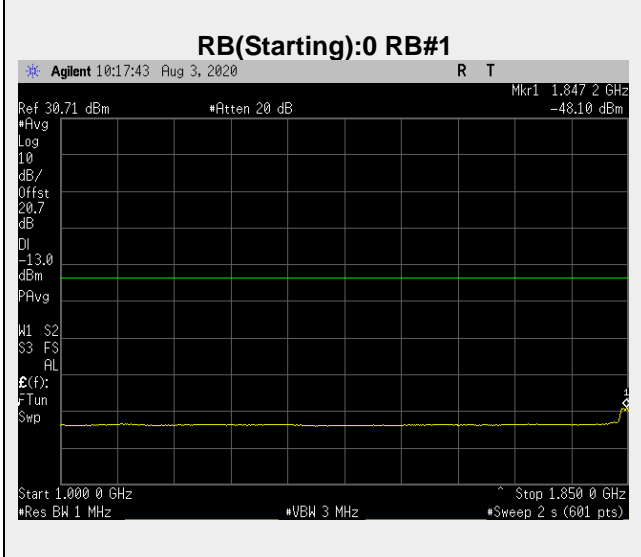

Frequency: 1907.5 MHz Bandwidth: 5MHz Mode: QPSK Frequency Range: 1000.00 – 1850.00 MHz