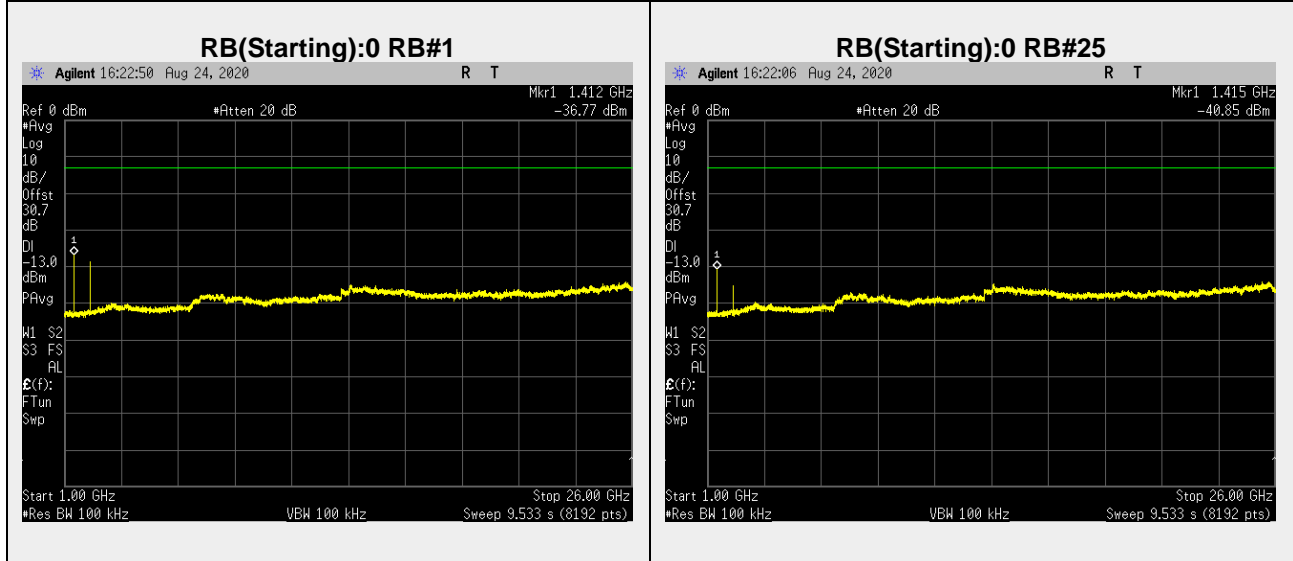

Frequency: 707.5 MHz Bandwidth: 5MHz Mode: QPSK Frequency Range: 1-26 GHz