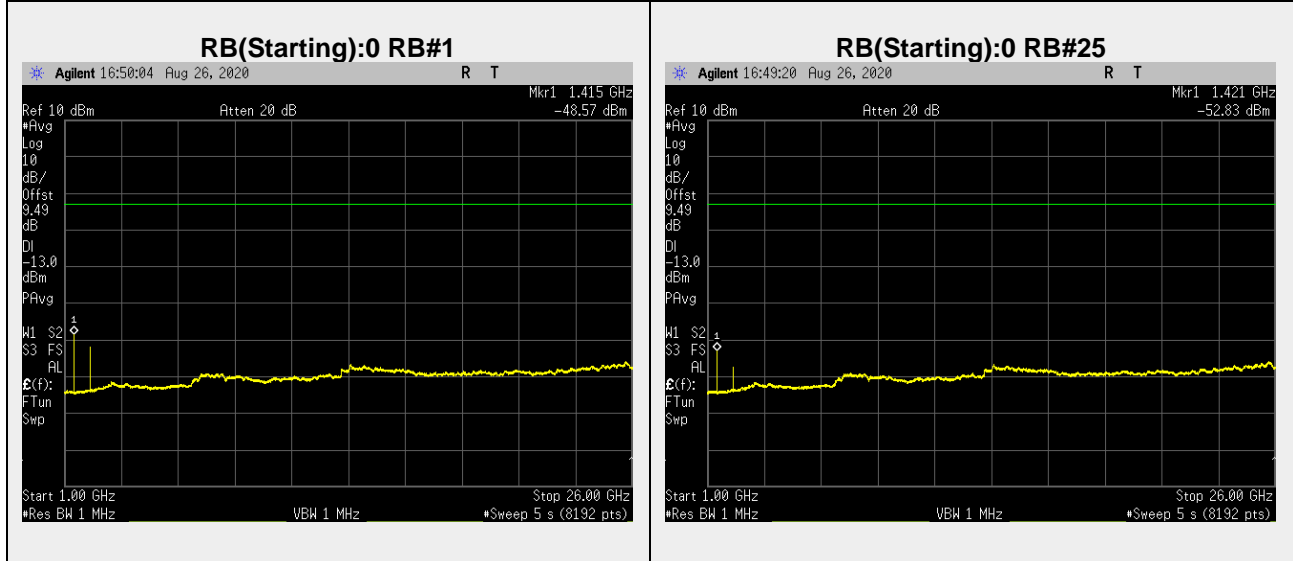

Frequency: 710.0 MHz Bandwidth: 5MHz Mode: QPSK Frequency Range: 1-26 GHz