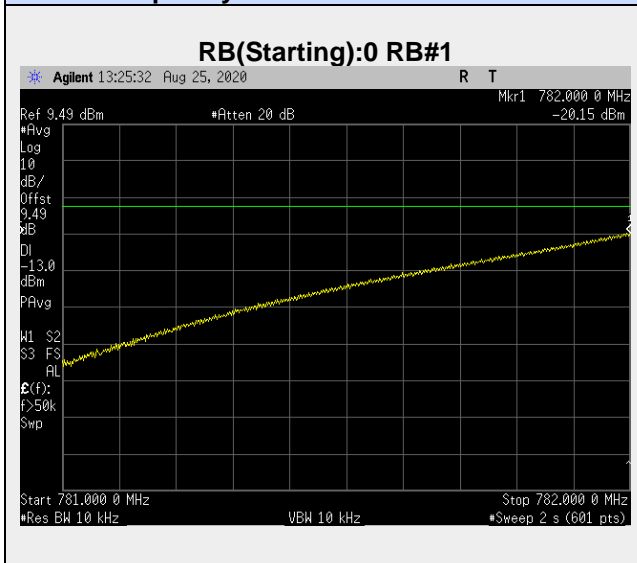

Frequency: 784.5 MHz Bandwidth: 5MHz Mode: QPSK Frequency Range: 781-782 MHz