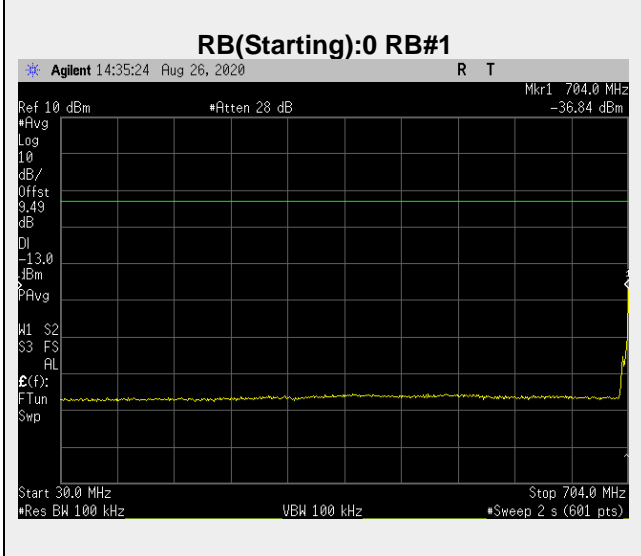

Frequency: 710.0 MHz Bandwidth: 10MHz Mode: QPSK Frequency Range: 30.00 – 704.00 MHz