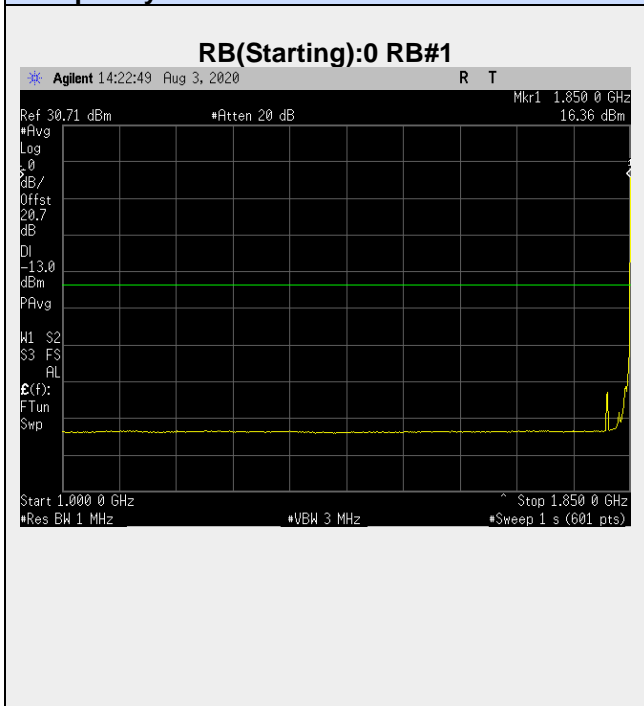

Frequency: 1860.0 MHz Bandwidth: 20MHz Mode: QPSK Frequency Range: 1000.00 – 1850.00 MHz