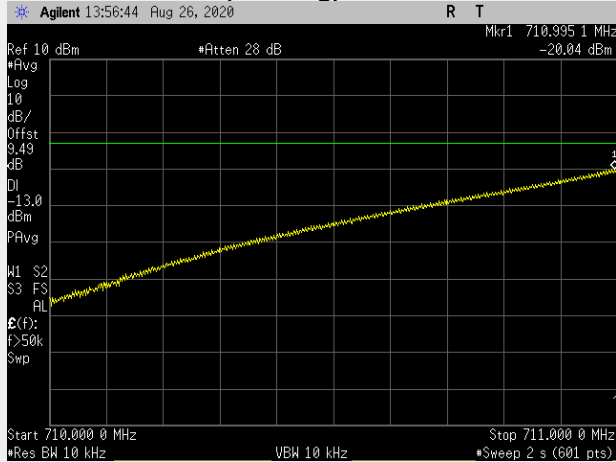

Frequency: 713.5 MHz Bandwidth: 5MHz Mode: QPSK Frequency Range: 710-711 MHz

RB(Starting):0 RB#1