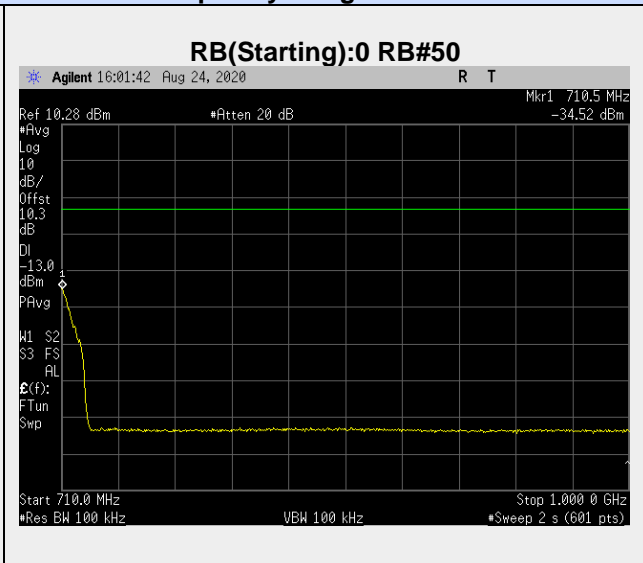

Frequency: 704.0MHz Bandwidth: 10MHz Mode: QPSK Frequency Range: 710-1000 MHz