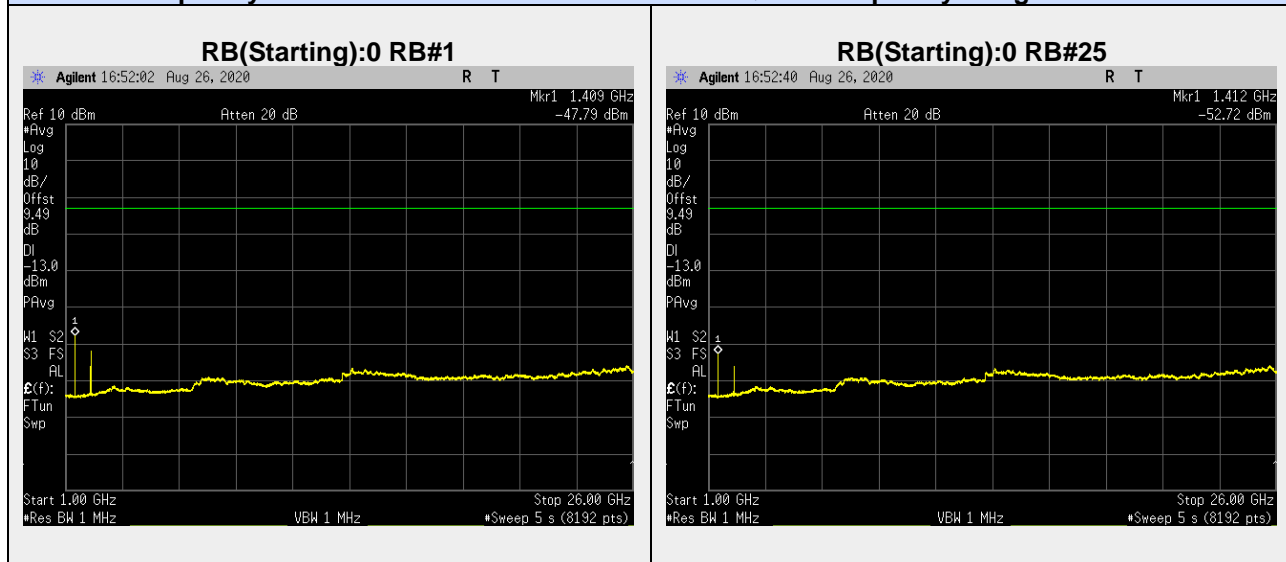

Frequency: 706.5 MHz Bandwidth: 5MHz Mode: QPSK Frequency Range: 1-26 GHz