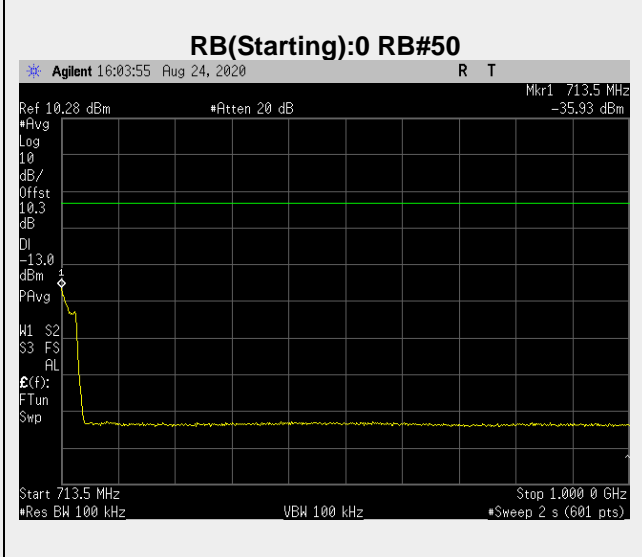

Frequency: 707.5 MHz Bandwidth: 10MHz Mode: QPSK Frequency Range: 713.5-1000 MHz