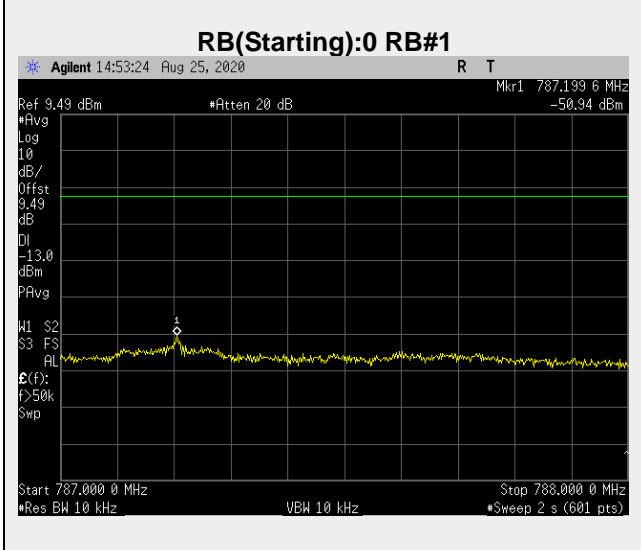

**Frequency: 782.0 MHz Bandwidth: 10MHz Mode: QPSK Frequency Range: 776-777 MHz**

**RB(Starting):0 RB#1**

**RB(Starting):0 RB#50**

**Frequency: 782.0 MHz Bandwidth: 10MHz Mode: QPSK Frequency Range: 787 – 788 MHz**