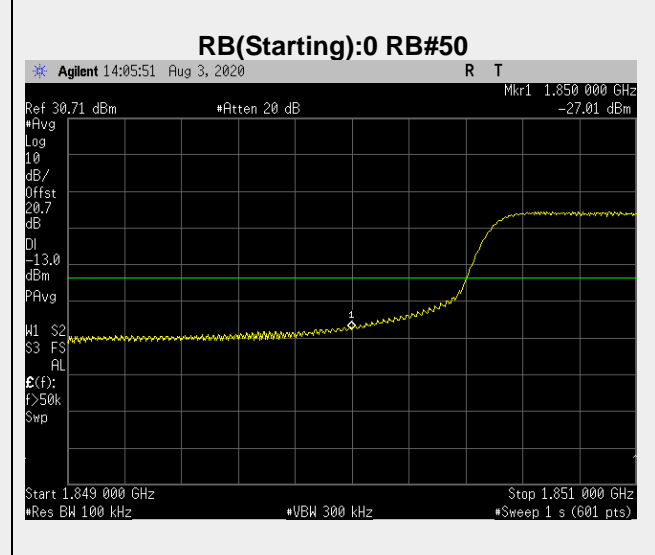

Frequency: 1855.0 MHz Bandwidth: 10MHz Mode: QPSK Frequency Range: 1849.00 – 1851.00 MHz