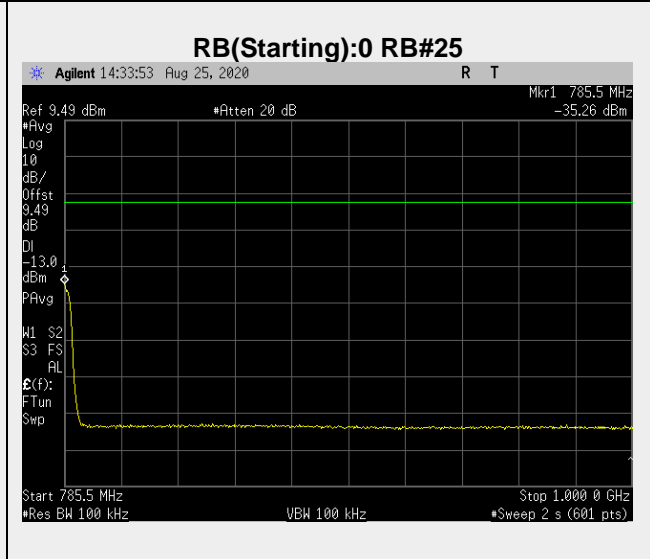

Frequency: 782.0 MHz Bandwidth: 5MHz Mode: QPSK Frequency Range: 785.5-1000 MHz