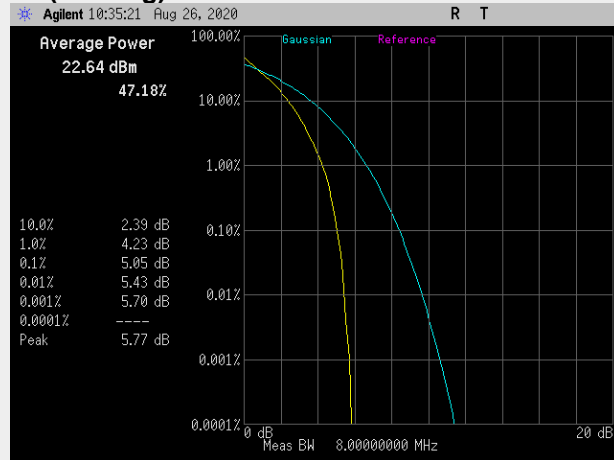

**Frequency: 782.0 MHz Bandwidth: 10MHz Mode: 16QAM**

**RB(Starting):0 RB#12**

**RB(Starting):0 RB#50**

**Band 17: Peak to Average Ratio**

**Frequency: 713.5 MHz Bandwidth: 5MHz Mode: QPSK**

**RB(Starting):0 RB#8**