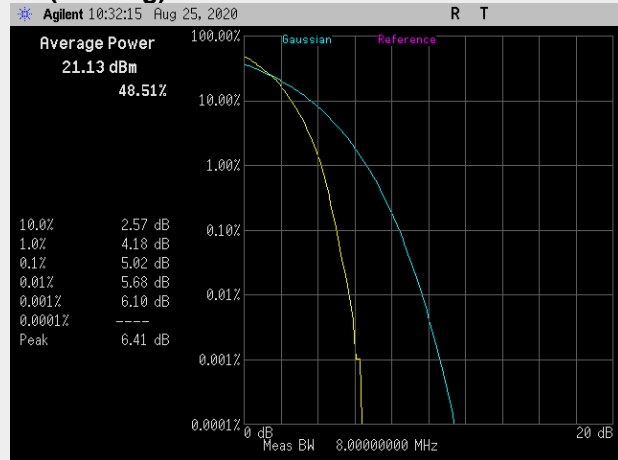

**RB(Starting):0 RB#50**

**Frequency: 711.0 MHz Bandwidth: 10MHz Mode: 16QAM**

**RB(Starting):0 RB#12**

**RB(Starting):0 RB#50**

**Band 13: Peak to Average Ratio**

**Frequency: 784.5 MHz Bandwidth: 5MHz Mode: QPSK**

**RB(Starting):0 RB#8**

**RB(Starting):0 RB#25**

**Frequency: 782.0 MHz Bandwidth: 10MHz Mode: QPSK**

**RB(Starting):0 RB#12**

**RB(Starting):0 RB#50**

**Frequency: 779.5 MHz Bandwidth: 5MHz Mode: 16QAM**

**RB(Starting):0 RB#8**