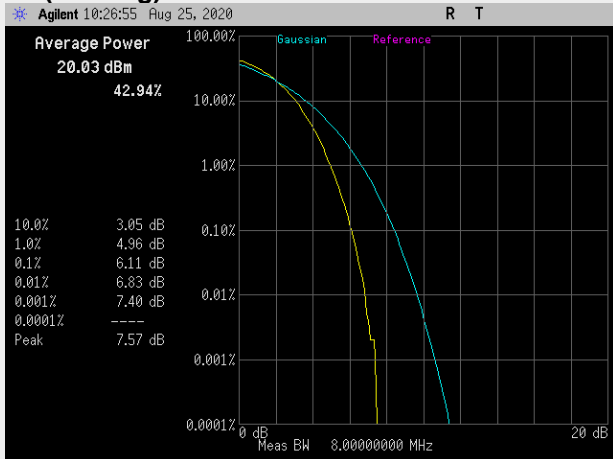

**RB(Starting):0 RB#25**

**Frequency: 782.0 MHz Bandwidth: 5MHz Mode: 16QAM**

**RB(Starting):0 RB#8**

**RB(Starting):0 RB#25**

**Frequency: 784.5 MHz Bandwidth: 5MHz Mode: 16QAM**

**RB(Starting):0 RB#8**

**RB(Starting):0 RB#25**

**Frequency: 782.0 MHz Bandwidth: 10MHz Mode: 16QAM**

**RB(Starting):0 RB#12**

**RB(Starting):0 RB#50**

**Band 17: Peak to Average Ratio**

**Frequency: 713.5 MHz Bandwidth: 5MHz Mode: QPSK**

**RB(Starting):0 RB#8**