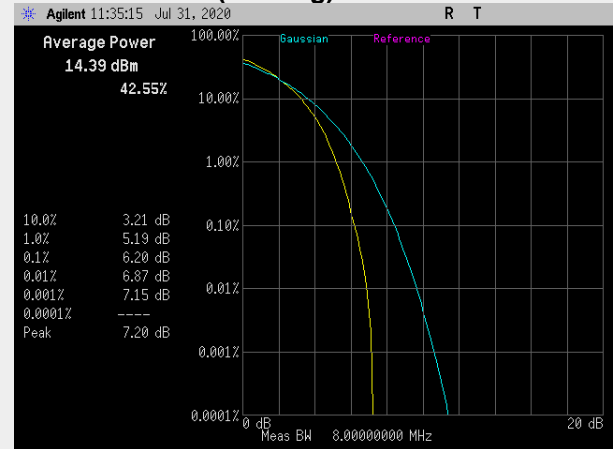

Frequency: 1880.0 MHz Bandwidth: 15MHz Mode: QPSK

RB(Starting):0 RB#16