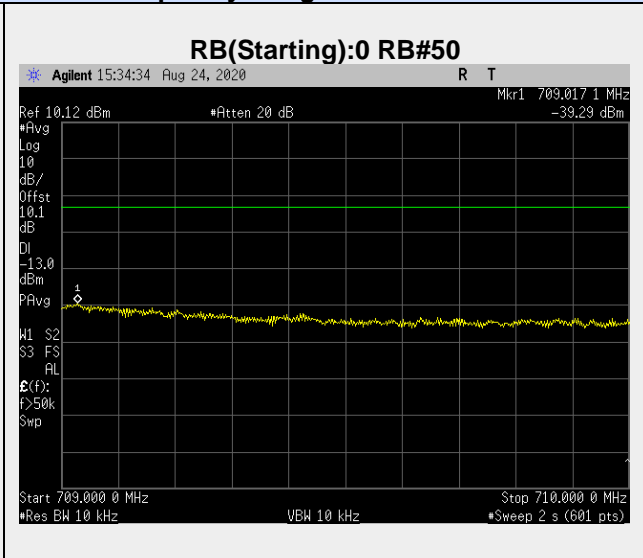

Frequency: 704.0MHz Bandwidth: 10MHz Mode: QPSK Frequency Range: 709.00 – 710.00 MHz