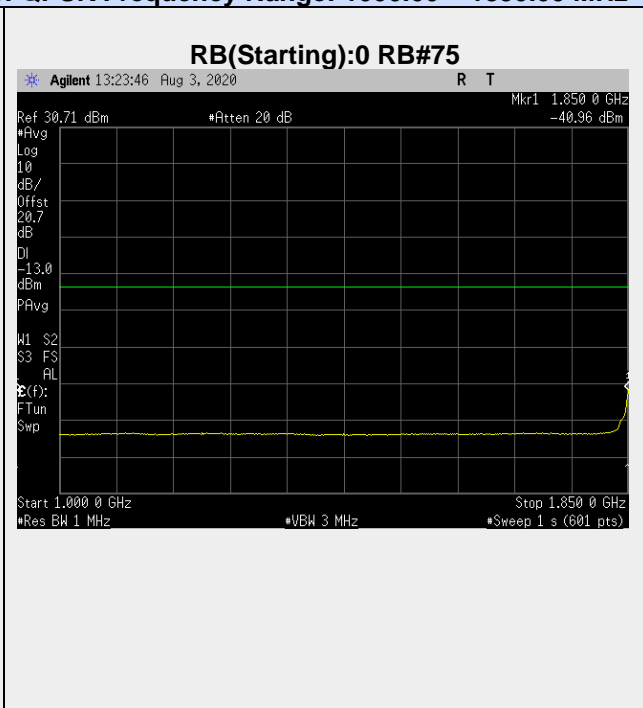

Frequency: 1880.0 MHz Bandwidth: 15MHz Mode: QPSK Frequency Range: 1000.00 – 1850.00 MHz