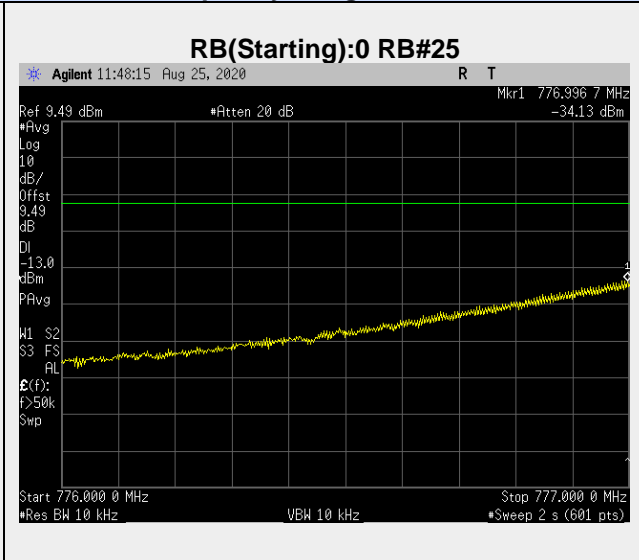

Frequency: 711.0 MHz Bandwidth: 10MHz Mode: QPSK Frequency Range: 1-26 GHz

**Band 13: Out of Band Emissions**

**Frequency: 779.5 MHz Bandwidth: 5MHz Mode: QPSK Frequency Range: 30 – 776 MHz**

**Frequency: 779.5 MHz Bandwidth: 5MHz Mode: QPSK Frequency Range: 776-777 MHz**