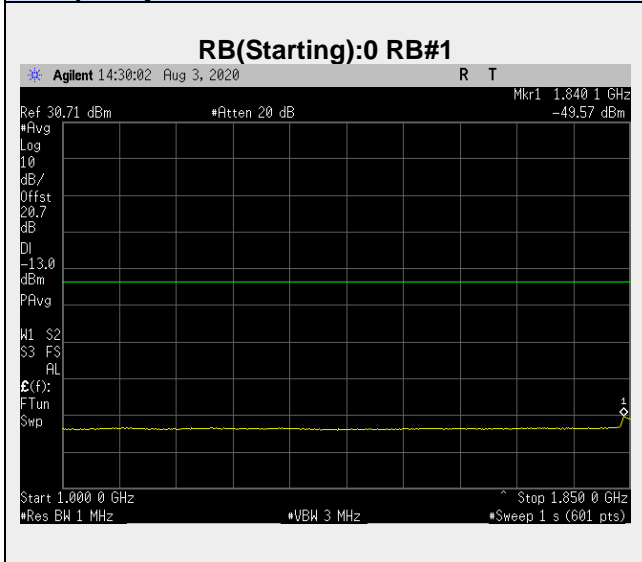

Frequency: 1900.0 MHz Bandwidth: 20MHz Mode: QPSK Frequency Range: 1000.00 – 1850.00 MHz