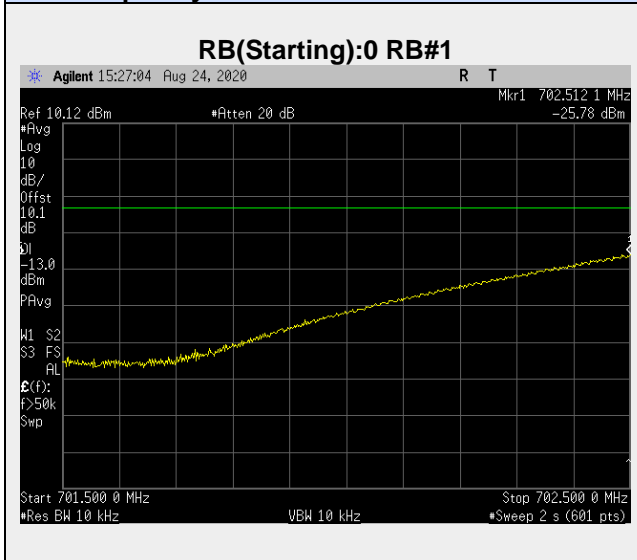

Frequency: 707.5 MHz Bandwidth: 10MHz Mode: QPSK Frequency Range: 701.5-702.5 MHz