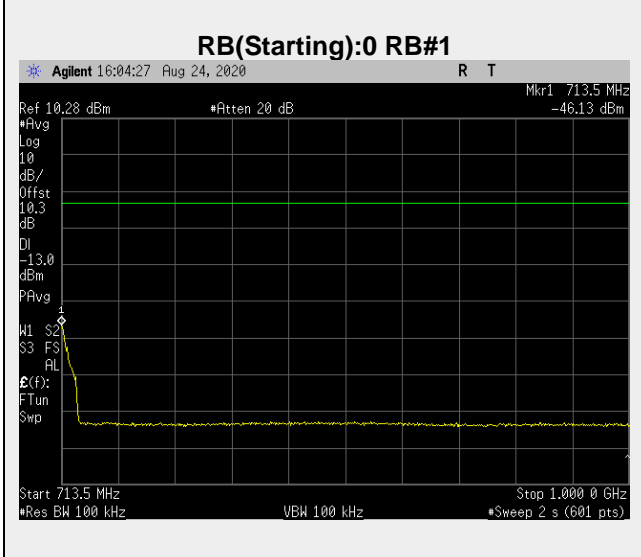

Frequency: 707.5 MHz Bandwidth: 10MHz Mode: QPSK Frequency Range: 713.5-1000 MHz