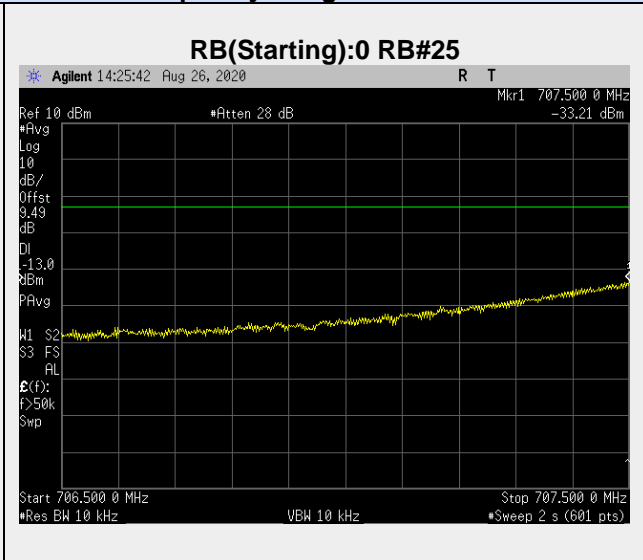

Frequency: 710.0 MHz Bandwidth: 5MHz Mode: QPSK Frequency Range: 706.5-707.5 MHz