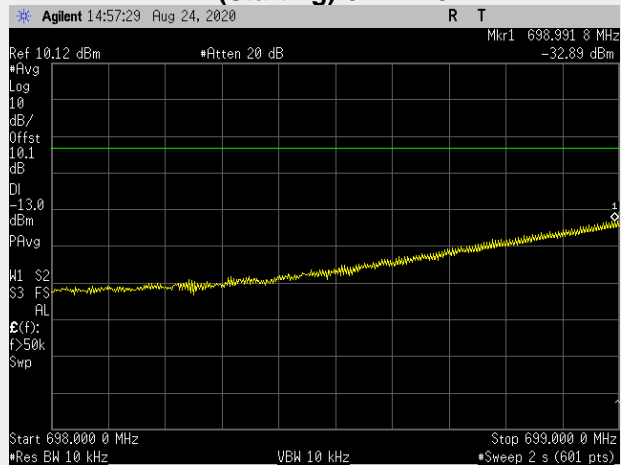

RB(Starting):0 RB#25