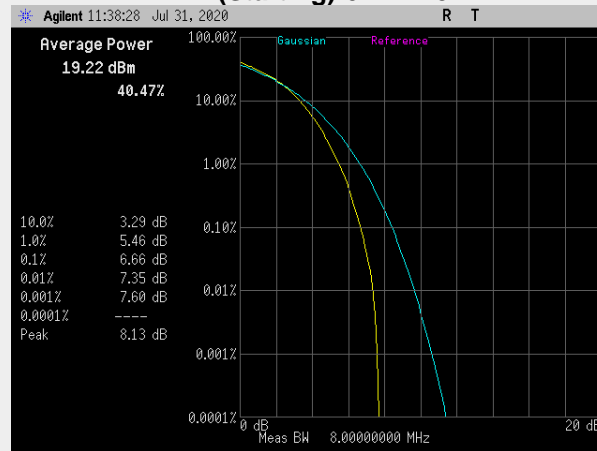

**Frequency: 1857.5 MHz Bandwidth: 15MHz Mode: 16 QAM**

**RB(Starting):0 RB#16**

**RB(Starting):0 RB#75**

**Frequency: 1880.0 MHz Bandwidth: 15MHz Mode: 16 QAM**

**RB(Starting):0 RB#16**

**RB(Starting):0 RB#75**

**Frequency: 1902.5 MHz Bandwidth: 15MHz Mode: 16 QAM**

**Frequency: 1860.0 MHz Bandwidth: 20MHz Mode: 16 QAM**

**RB(Starting):0 RB#18**

**RB(Starting):0 RB#100**

**Frequency: 1880.0 MHz Bandwidth: 20MHz Mode: 16 QAM**