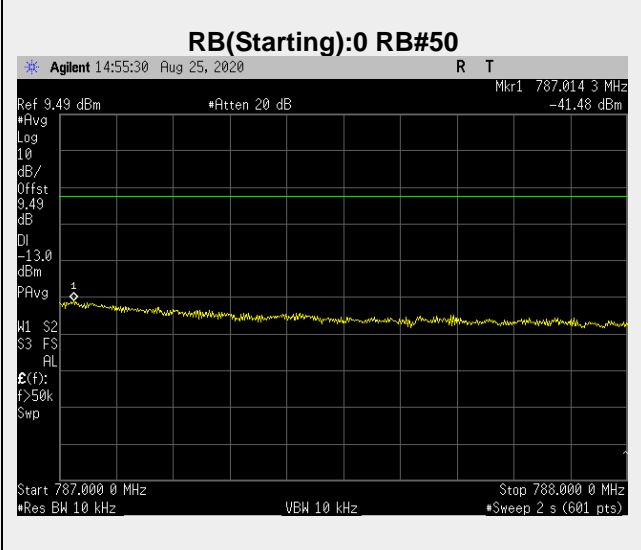

**Frequency: 782.0 MHz Bandwidth: 10MHz Mode: QPSK Frequency Range: 776-777 MHz**

**RB(Starting):0 RB#1**

**RB(Starting):0 RB#50**

**Frequency: 782.0 MHz Bandwidth: 10MHz Mode: QPSK Frequency Range: 787 – 788 MHz**