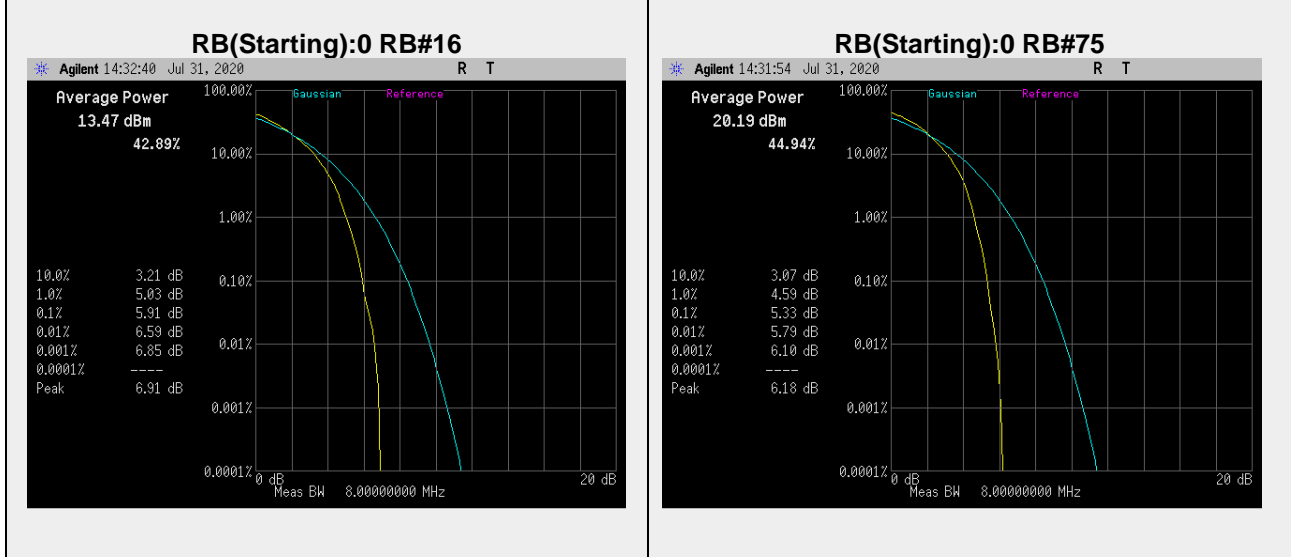

**Frequency: 1880.0 MHz Bandwidth: 15MHz Mode: QPSK**

**RB(Starting):0 RB#16**

**RB(Starting):0 RB#75**

--

**Frequency: 1902.5 MHz Bandwidth: 15MHz Mode: QPSK**

**Frequency: 1860.0 MHz Bandwidth: 20MHz Mode: QPSK**

**RB(Starting):0 RB#18**

**RB(Starting):0 RB#100**

**Frequency: 1880.0 MHz Bandwidth: 20MHz Mode: QPSK**

**RB(Starting):0 RB#18**

**RB(Starting):0 RB#100**

**Frequency: 1900.0 MHz Bandwidth: 20MHz Mode: QPSK**