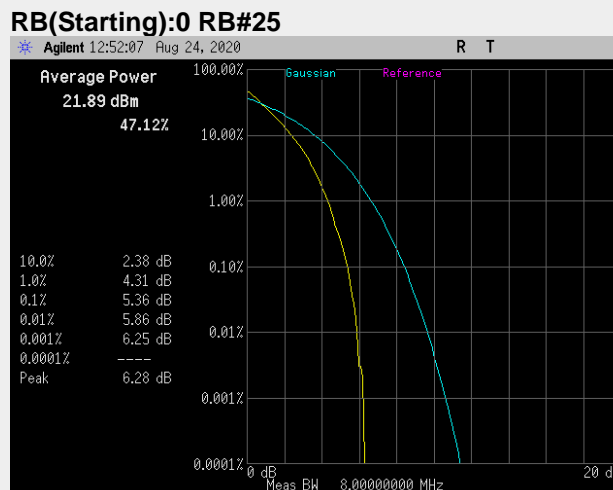

**RB(Starting):0 RB#18**

**RB(Starting):0 RB#100**

**Frequency: 1900.0 MHz Bandwidth: 20MHz Mode: 16 QAM**

**Band 12: Peak to Average Ratio**

**Frequency: 701.5 MHz Bandwidth: 5MHz Mode: QPSK**

**Frequency: 707.5 MHz Bandwidth: 5MHz Mode: QPSK**