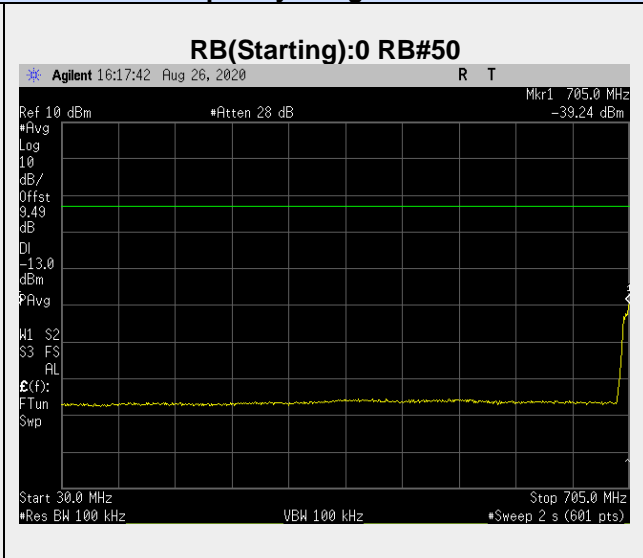

**Frequency: 710.0 MHz Bandwidth: 10MHz Mode: QPSK Frequency Range: 716-1000 MHz**

Frequency: 709.0 MHz Bandwidth: 10MHz Mode: QPSK Frequency Range: 1-26 GHz

**Frequency: 711.0 MHz Bandwidth: 10MHz Mode: QPSK Frequency Range: 30 – 705 MHz**