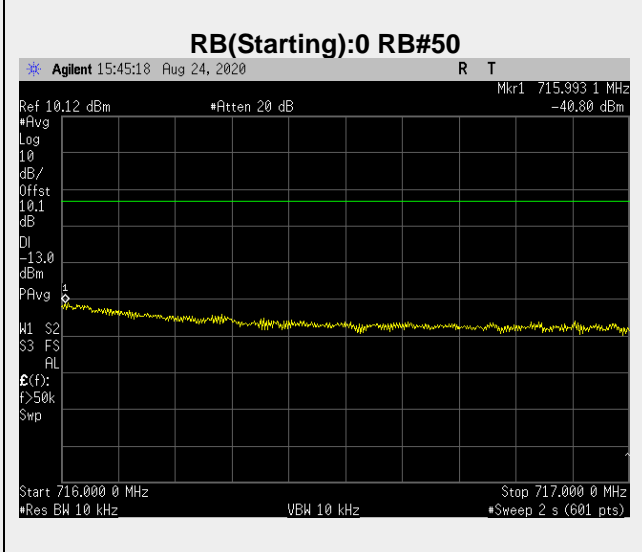

Frequency: 711.0 MHz Bandwidth: 10MHz Mode: QPSK Frequency Range: 716.00 – 717.00 MHz