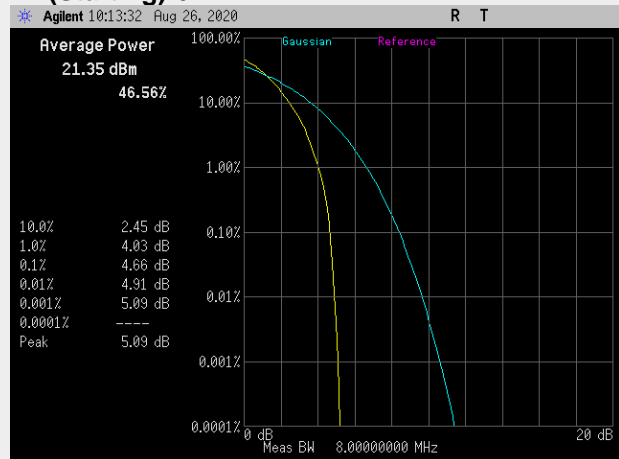

Frequency: 709.0 MHz Bandwidth: 10MHz Mode: QPSK

RB(Starting):0 RB#12