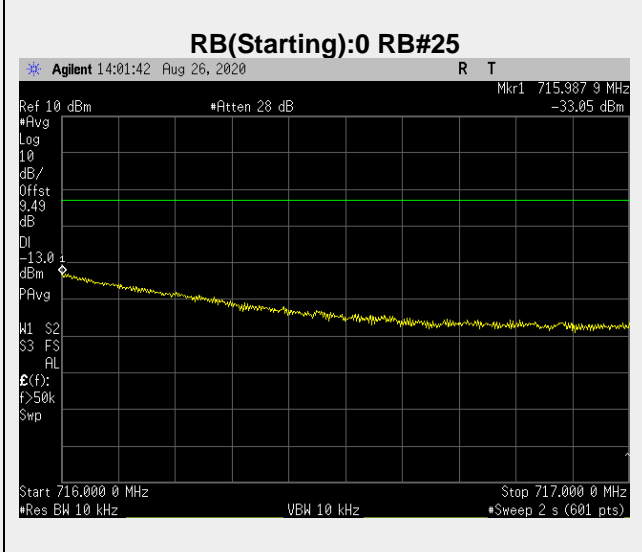

Frequency: 713.5 MHz Bandwidth: 5MHz Mode: QPSK Frequency Range: 716.00 – 717.00 MHz