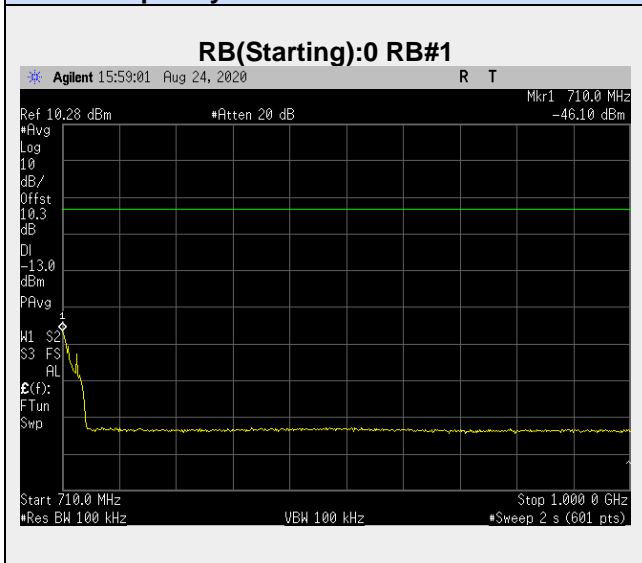

Frequency: 704.0MHz Bandwidth: 10MHz Mode: QPSK Frequency Range: 710-1000 MHz