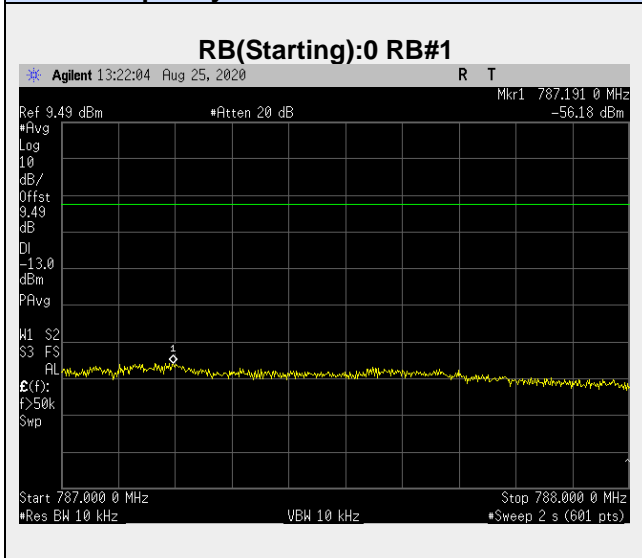

Frequency: 784.5 MHz Bandwidth: 5MHz Mode: QPSK Frequency Range: 787 – 788 MHz