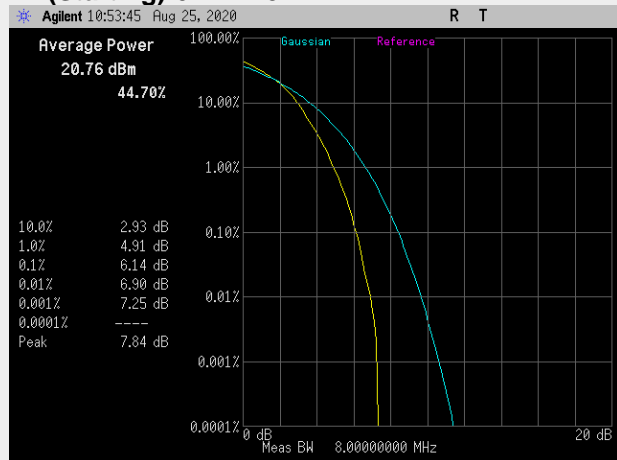

RB(Starting):0 RB#25