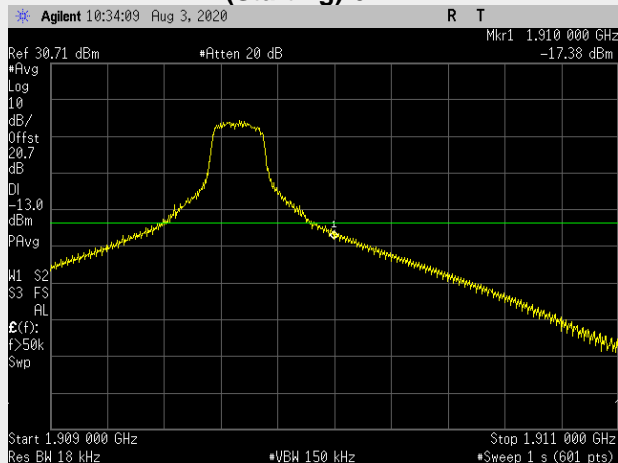

**RB(Starting):0 RB#1**

**RB(Starting):0 RB#100**

**Frequency: 1907.5 MHz Bandwidth: 5MHz Mode: QPSK Frequency Range: 1909.00 – 1911.00 MHz**

**RB(Starting):0 RB#1**

**RB(Starting):0 RB#25**

**Frequency: 1905.0 MHz Bandwidth: 10MHz Mode: QPSK Frequency Range: 1909.00 – 1911.00 MHz**