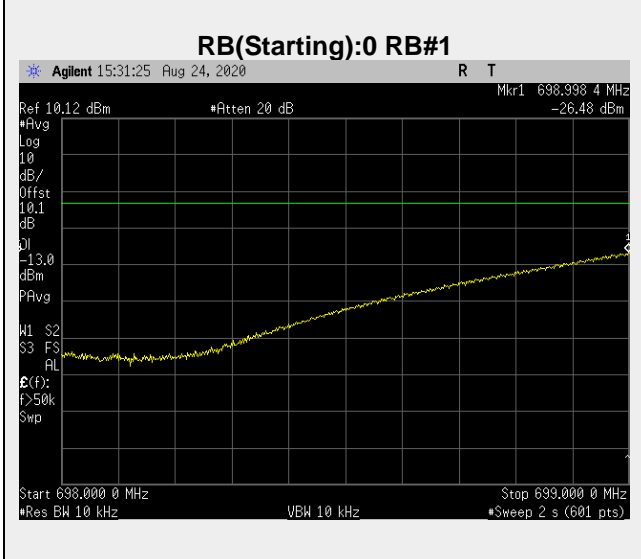

Frequency: 704.0MHz Bandwidth: 10MHz Mode: QPSK Frequency Range: 698-699 MHz