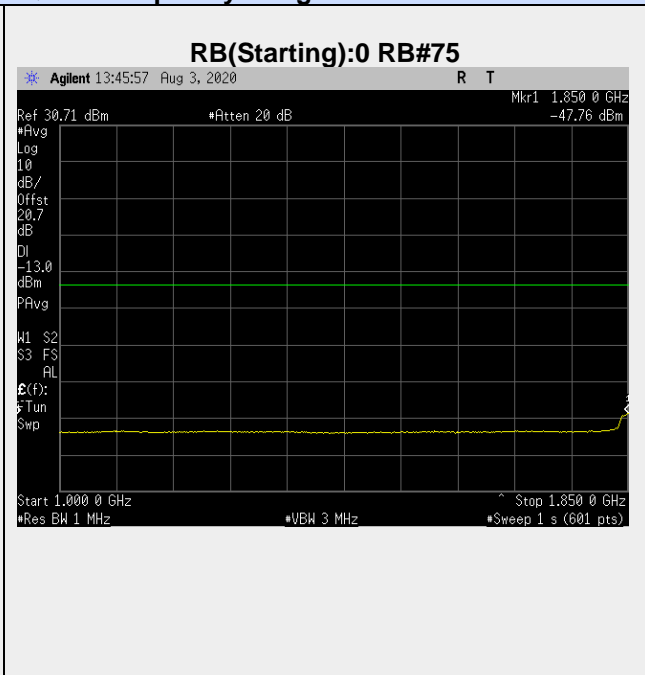

Frequency: 1902.5 MHz Bandwidth: 15MHz Mode: QPSK Frequency Range: 1000.00 – 1850.00 MHz