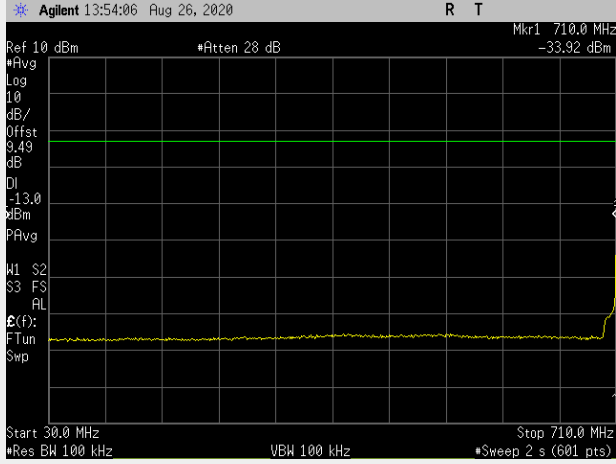

Frequency: 713.5 MHz Bandwidth: 5MHz Mode: QPSK Frequency Range: 30.00 – 710.00 MHz

RB(Starting):0 RB#1