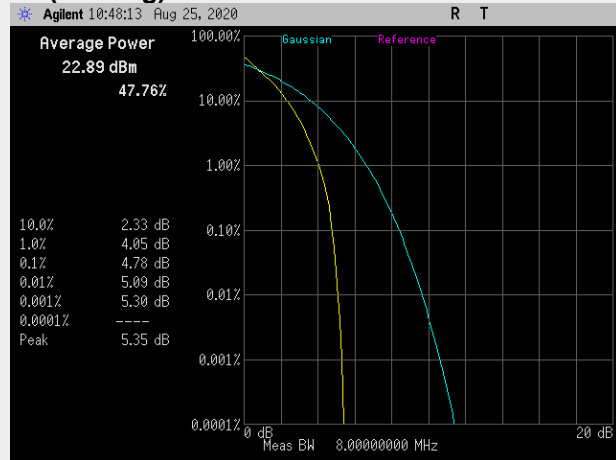

Frequency: 784.5 MHz Bandwidth: 5MHz Mode: QPSK

RB(Starting):0 RB#8