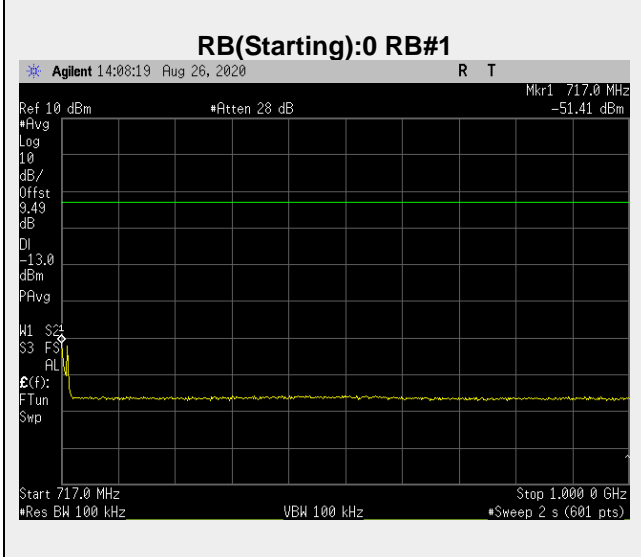

**RB(Starting):0 RB#1**

**RB(Starting):0 RB#25**

**Frequency: 713.5 MHz Bandwidth: 5MHz Mode: QPSK Frequency Range: 716.00 – 717.00 MHz**

**Frequency: 713.5 MHz Bandwidth: 5MHz Mode: QPSK Frequency Range: 717-1000 MHz**