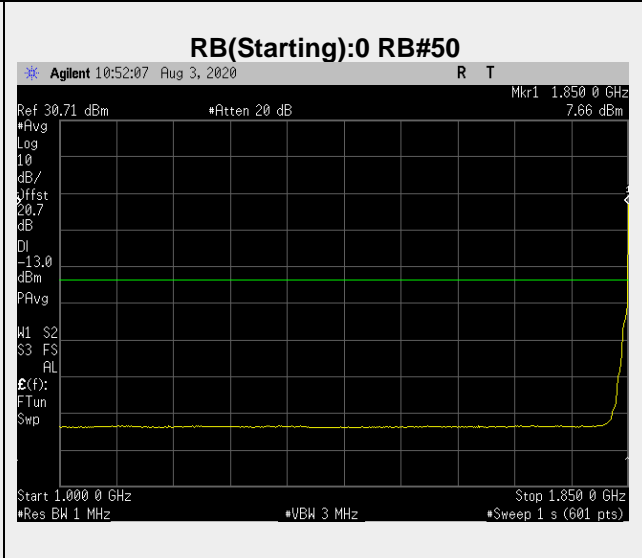

Frequency: 1855.0 MHz Bandwidth: 10MHz Mode: QPSK Frequency Range: 1000.00 – 1850.00 MHz