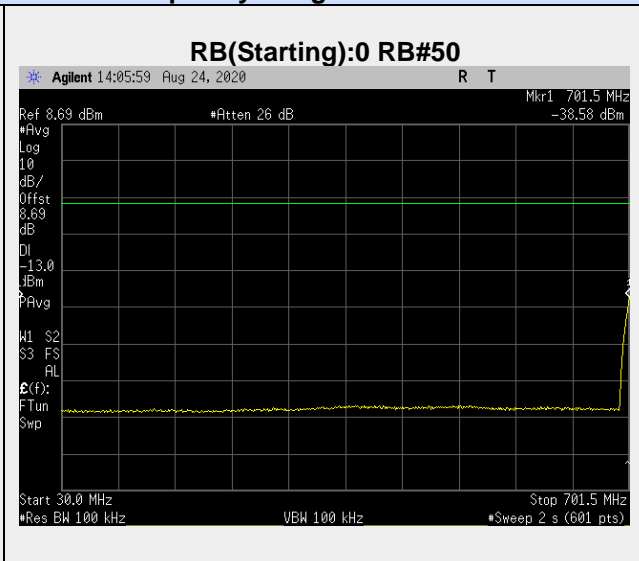

Frequency: 707.5 MHz Bandwidth: 10MHz Mode: QPSK Frequency Range: 30.00 – 701.50 MHz