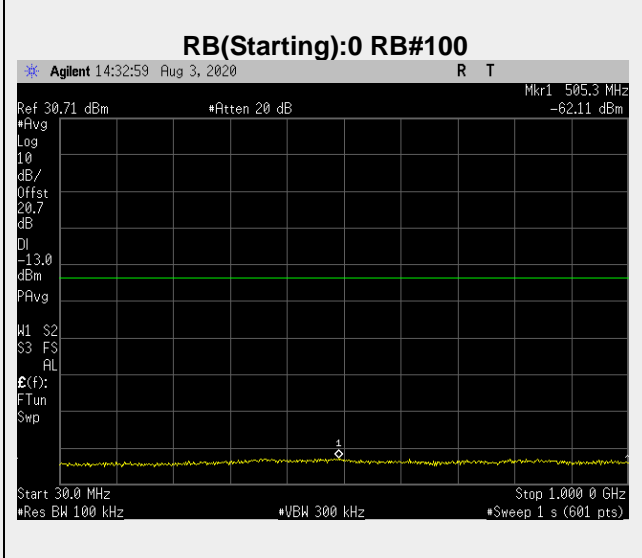

Frequency: 1900.0 MHz Bandwidth: 20MHz Mode: QPSK Frequency Range: 30.00 – 1000.00 MHz