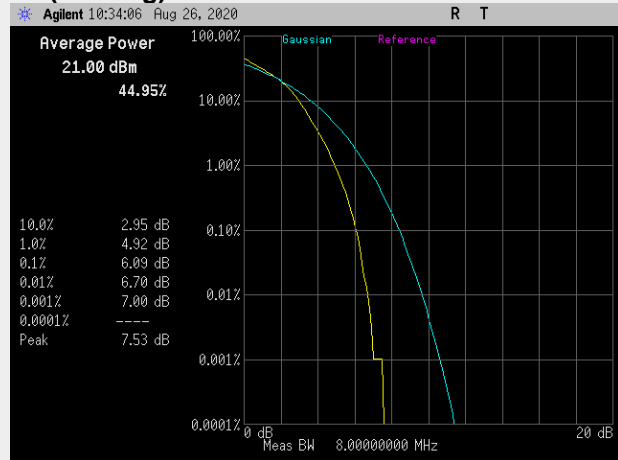

**Frequency: 710.0 MHz Bandwidth: 5MHz Mode: 16QAM**

**RB(Starting):0 RB#8**

**RB(Starting):0 RB#25**

**Frequency: 713.5 MHz Bandwidth: 5MHz Mode: 16QAM**

**RB(Starting):0 RB#8**

**RB(Starting):0 RB#25**

**Frequency: 709.0 MHz Bandwidth: 10MHz Mode: 16QAM**