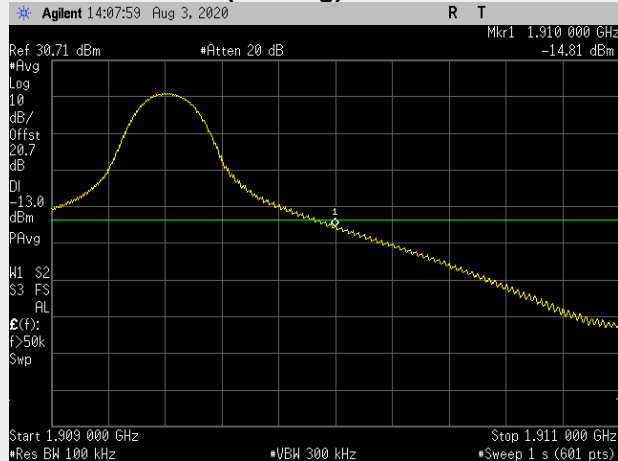

Frequency: 1905.0 MHz Bandwidth: 10MHz Mode: QPSK Frequency Range: 1909.00 – 1911.00 MHz

RB(Starting):0 RB#1