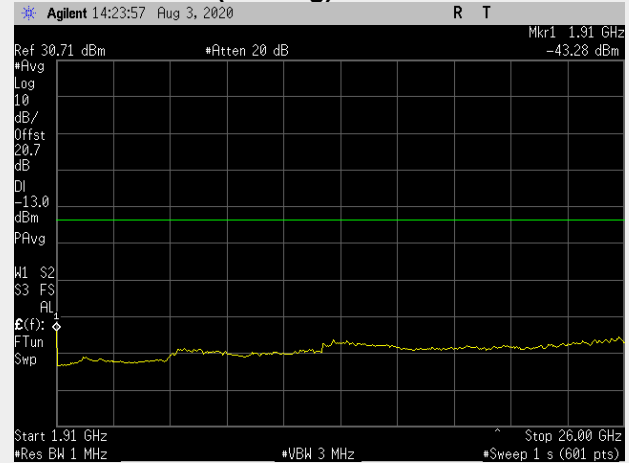

RB(Starting):0 RB#100