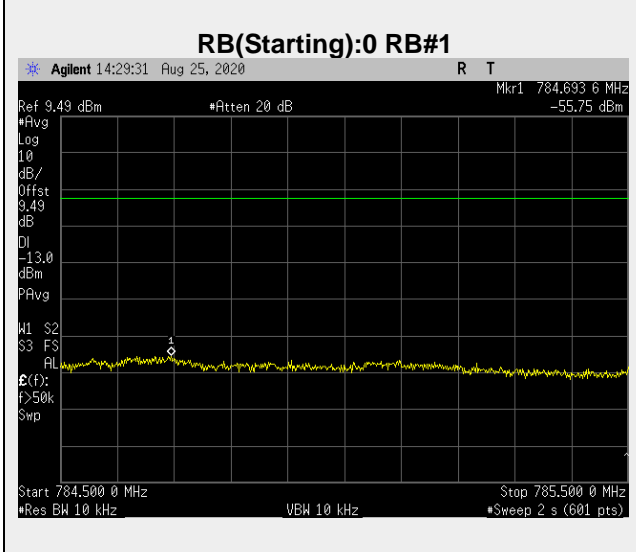

Frequency: 782.0 MHz Bandwidth: 5MHz Mode: QPSK Frequency Range: 784.5 – 785.5 MHz