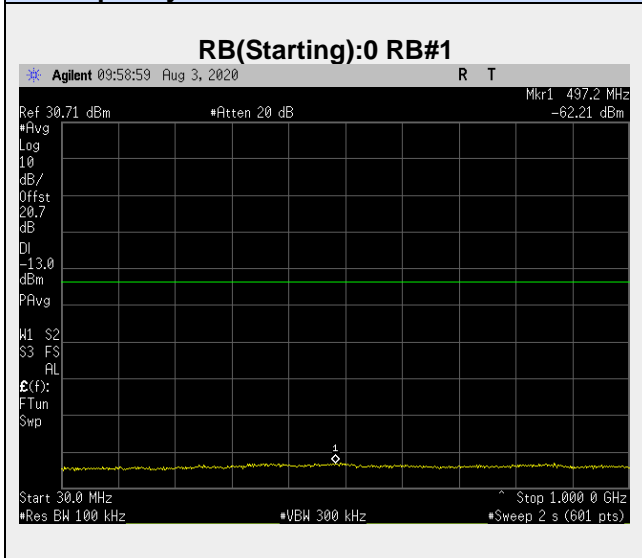

Frequency: 1907.5 MHz Bandwidth: 5MHz Mode: QPSK Frequency Range: 30.00 – 1000.00 MHz