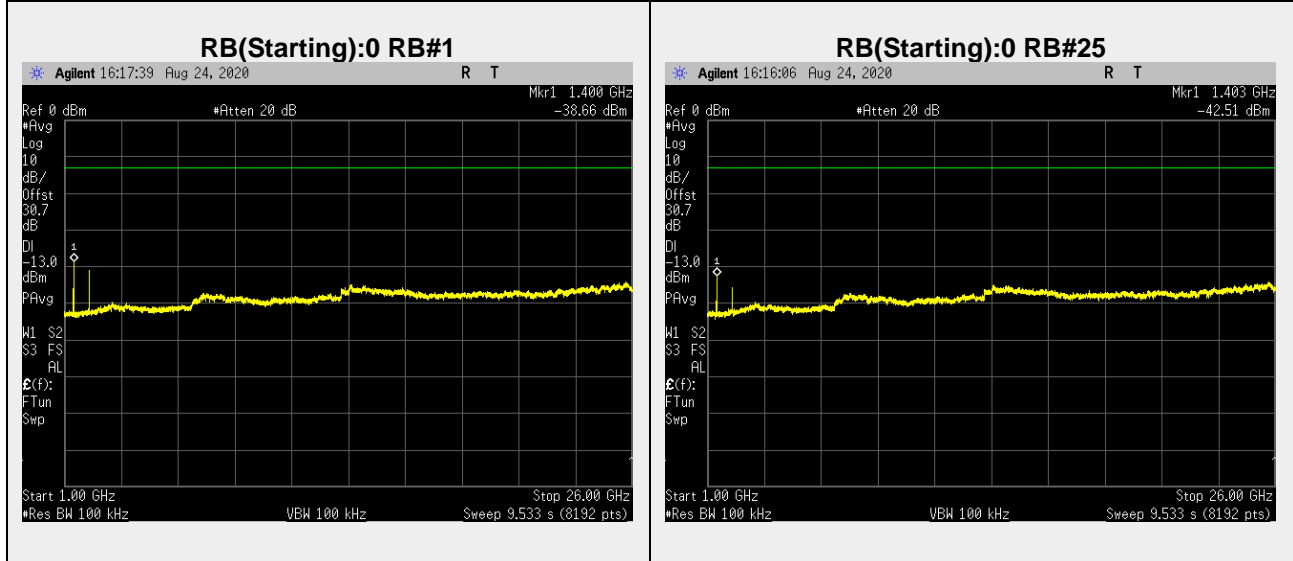

Frequency: 701.5 MHz Bandwidth: 5MHz Mode: QPSK Frequency Range: 1-26 GHz