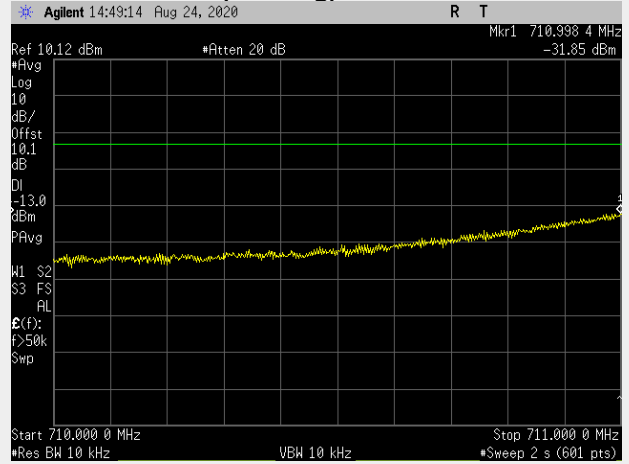

RB(Starting):0 RB#25