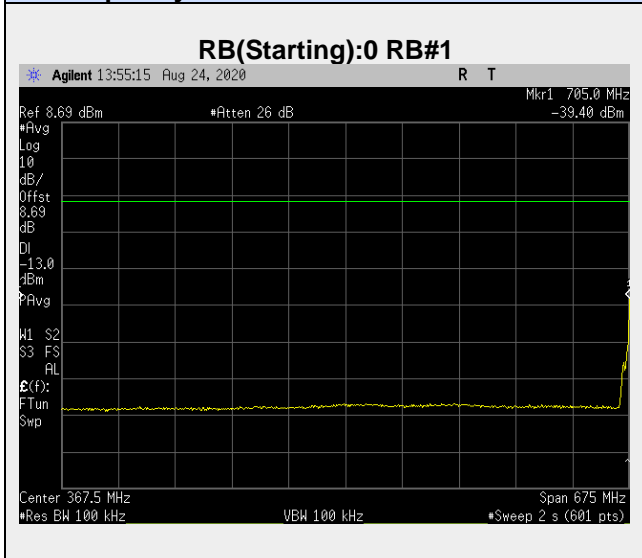

Frequency: 711.0 MHz Bandwidth: 10MHz Mode: QPSK Frequency Range: 30.00 – 705.00 MHz