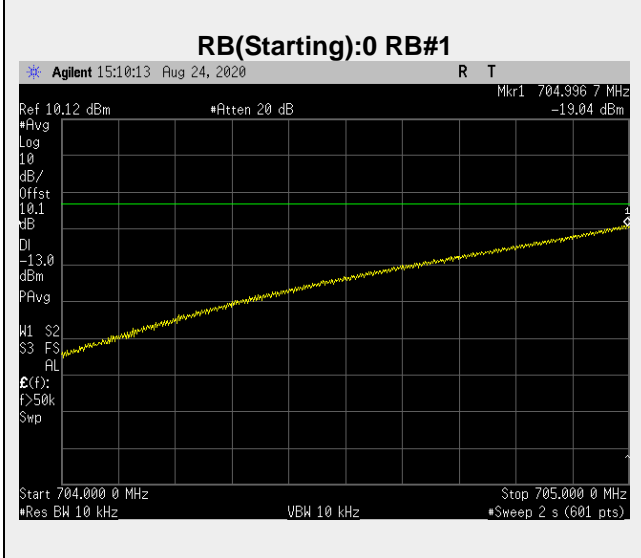

Frequency: 707.5 MHz Bandwidth: 5MHz Mode: QPSK Frequency Range: 704-705 MHz