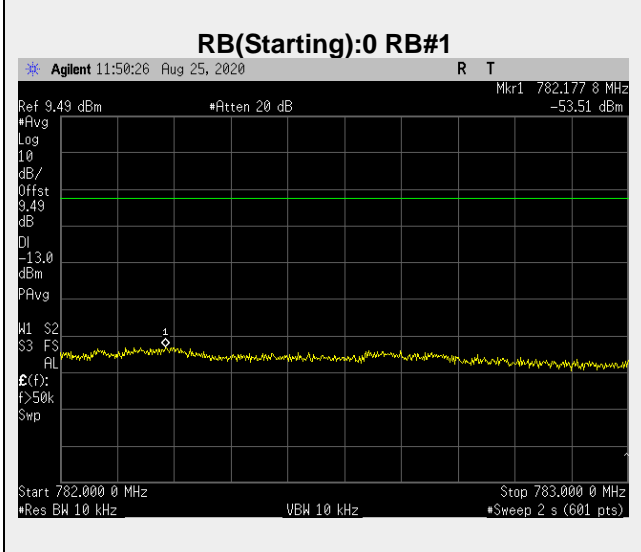

Frequency: 779.5 MHz Bandwidth: 5MHz Mode: QPSK Frequency Range: 782.00 – 783.00 MHz