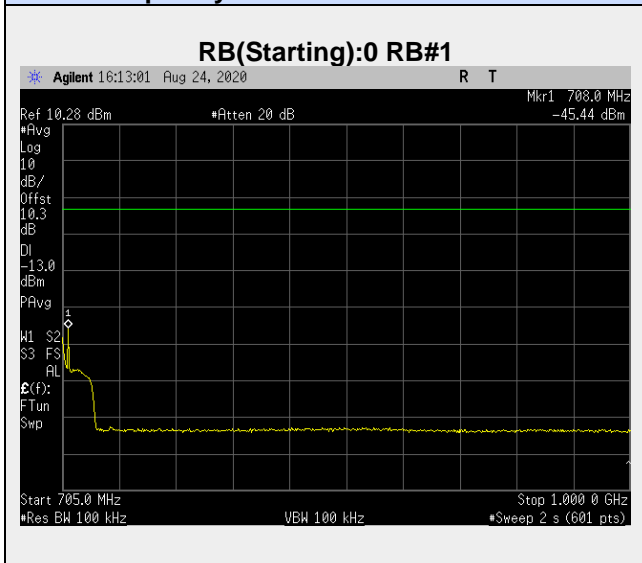

**RB(Starting):0 RB#1**

**RB(Starting):0 RB#25**

**Frequency: 701.5 MHz Bandwidth: 5MHz Mode: QPSK Frequency Range: 704.00 – 705.00 MHz**

**Frequency: 701.5 MHz Bandwidth: 5MHz Mode: QPSK Frequency Range: 705-1000 MHz**