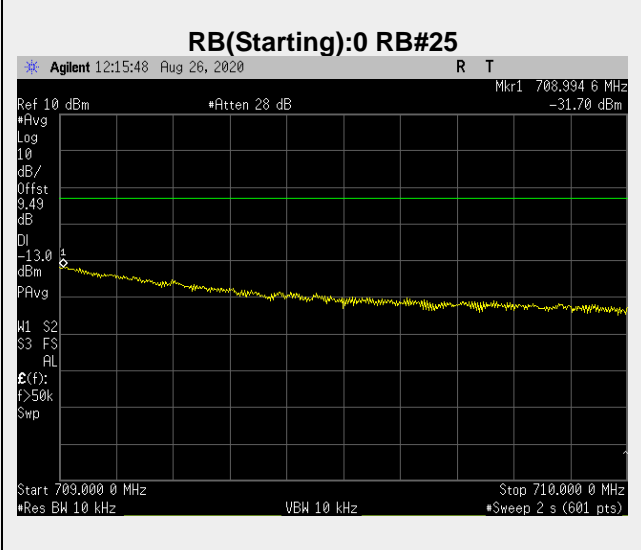

Frequency: 706.5 MHz Bandwidth: 5MHz Mode: QPSK Frequency Range: 709 – 710 MHz