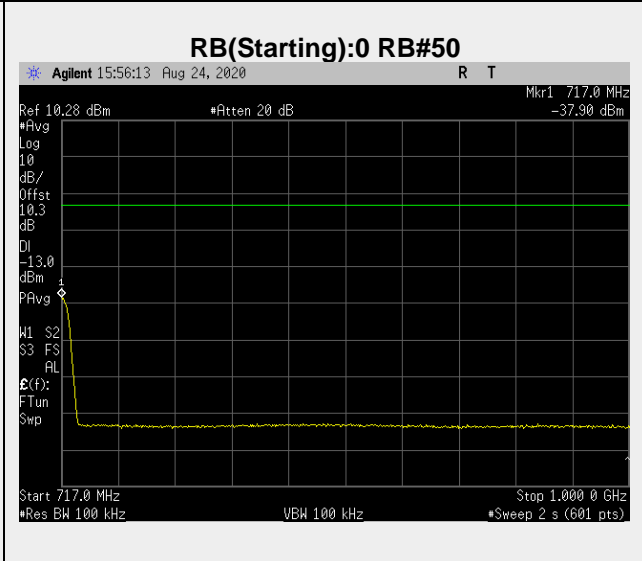

Frequency: 711.0 MHz Bandwidth: 10MHz Mode: QPSK Frequency Range: 717-1000 MHz