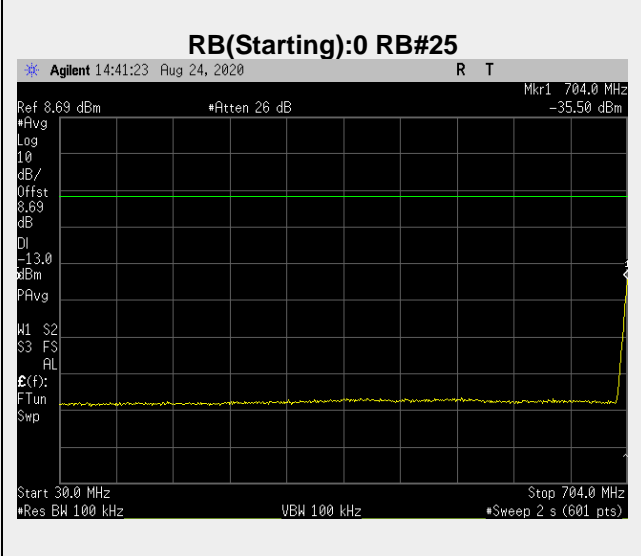

Frequency: 707.5 MHz Bandwidth: 5MHz Mode: QPSK Frequency Range: 30.00 – 704.00 MHz