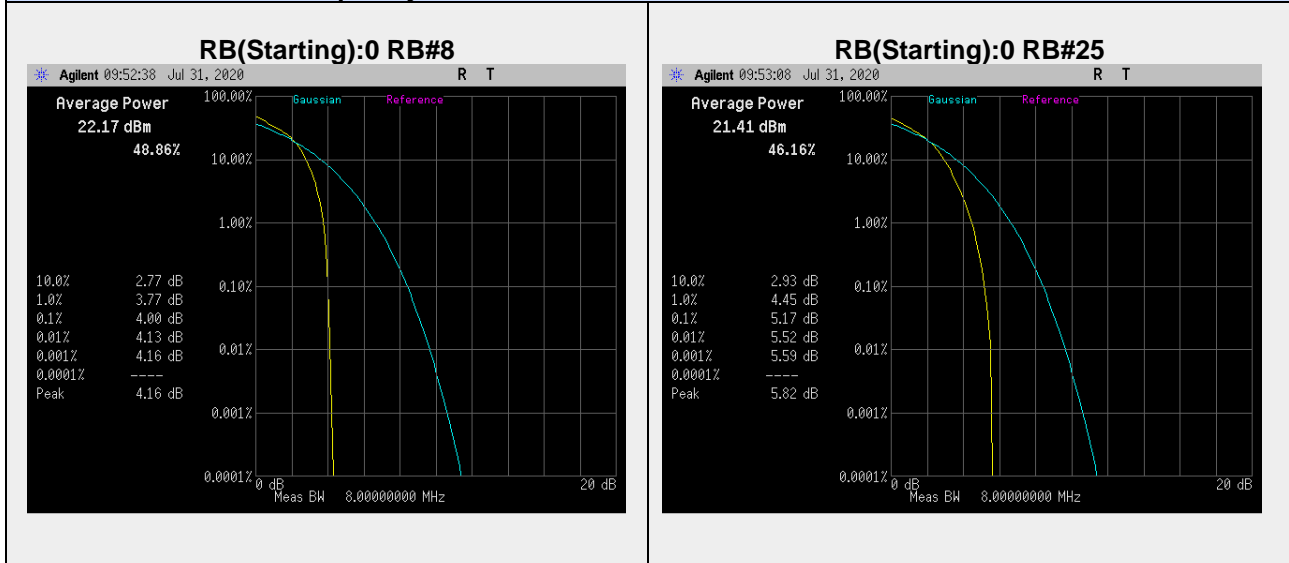

Frequency: 1907.5 MHz Bandwidth: 5MHz Mode: 16 QAM