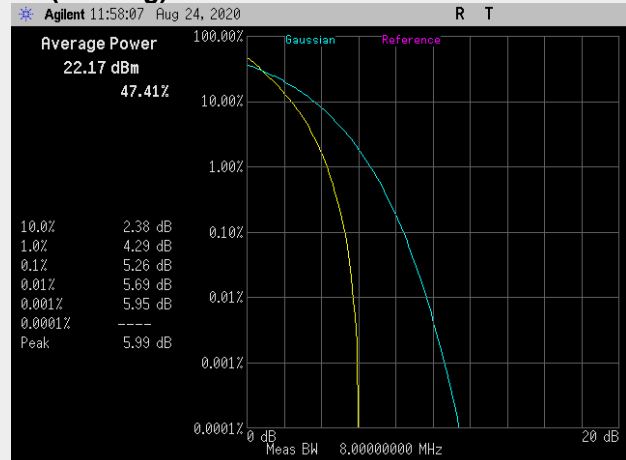

RB(Starting):0 RB#25