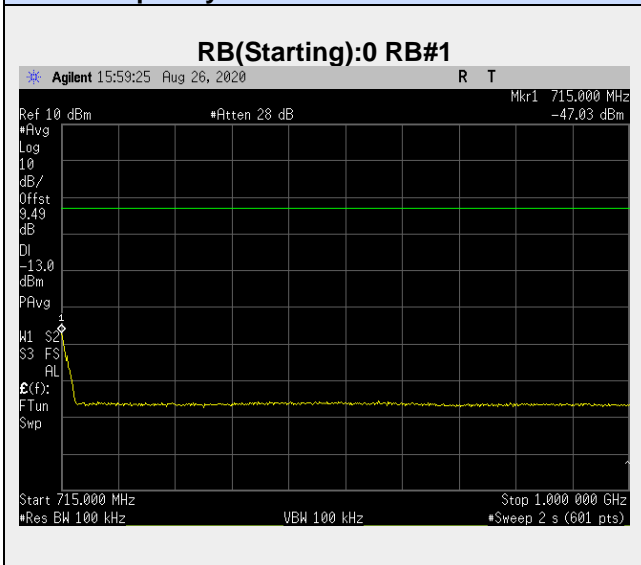

Frequency: 709.0 MHz Bandwidth: 10MHz Mode: QPSK Frequency Range: 715-1000 MHz