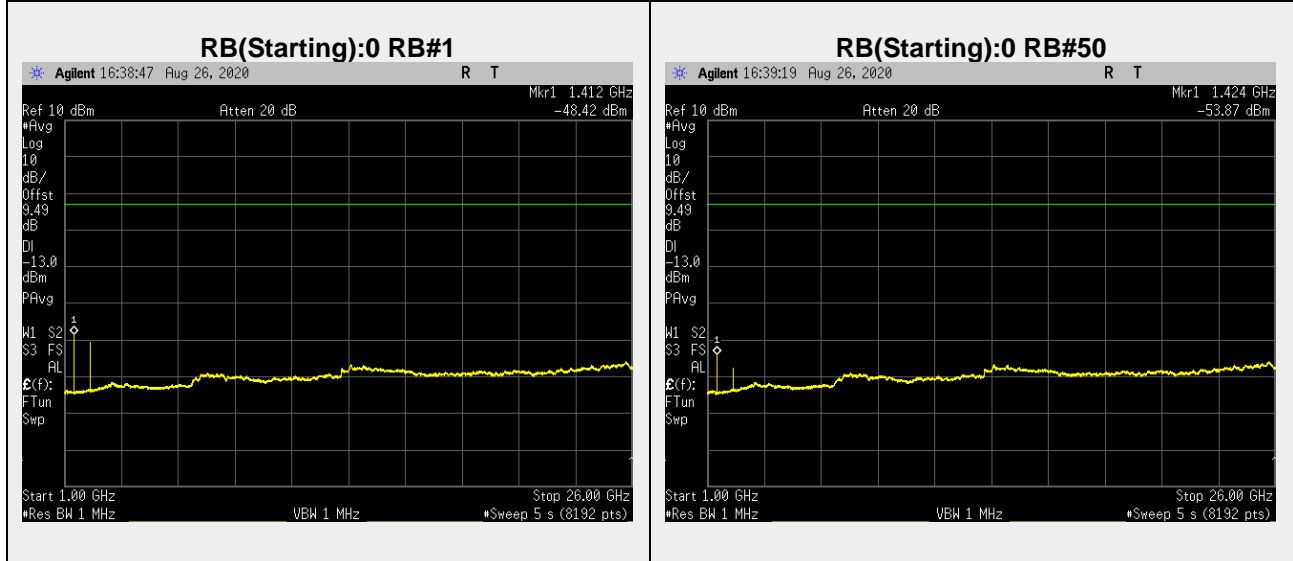

Frequency: 711.0 MHz Bandwidth: 10MHz Mode: QPSK Frequency Range: 1-26 GHz