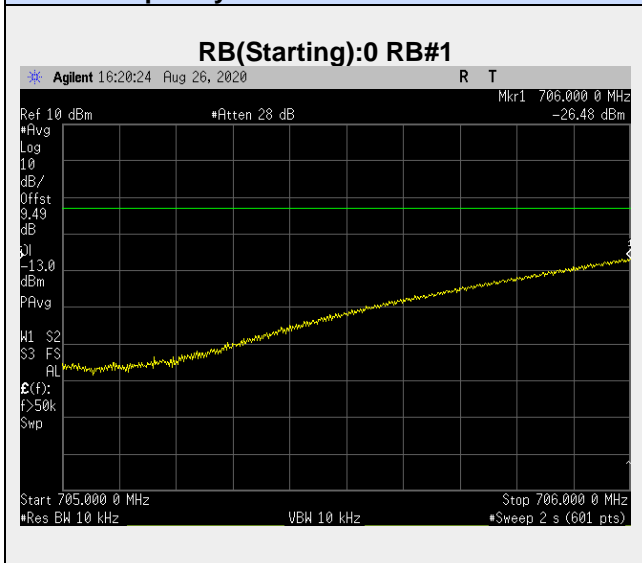

Frequency: 711.0 MHz Bandwidth: 10MHz Mode: QPSK Frequency Range: 705-706 MHz