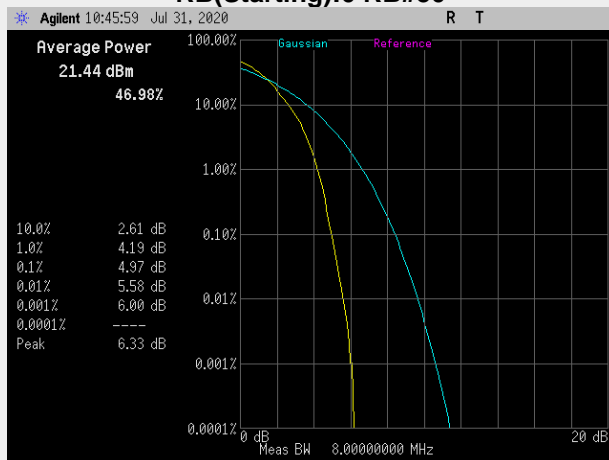

RB(Starting):0 RB#50