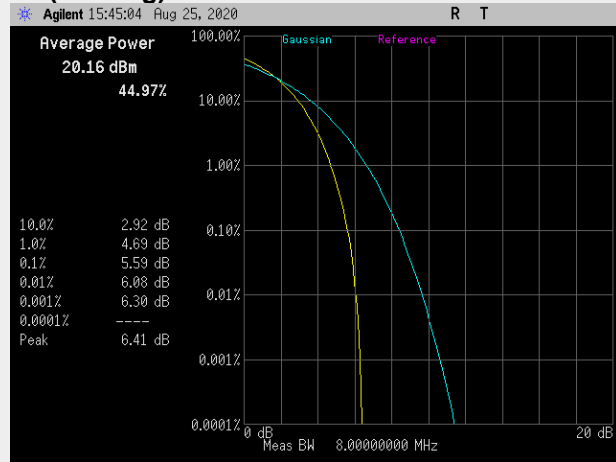

**RB(Starting):0 RB#25**

**Frequency: 704.0 MHz Bandwidth: 10MHz Mode: 16QAM**

**RB(Starting):0 RB#12**

**RB(Starting):0 RB#50**

**Frequency: 707.5 MHz Bandwidth: 10MHz Mode: 16QAM**

**RB(Starting):0 RB#12**

**RB(Starting):0 RB#50**

**Frequency: 711.0 MHz Bandwidth: 10MHz Mode: 16QAM**

**RB(Starting):0 RB#12**

**RB(Starting):0 RB#50**

**Band 13: Peak to Average Ratio**

**Frequency: 784.5 MHz Bandwidth: 5MHz Mode: QPSK**