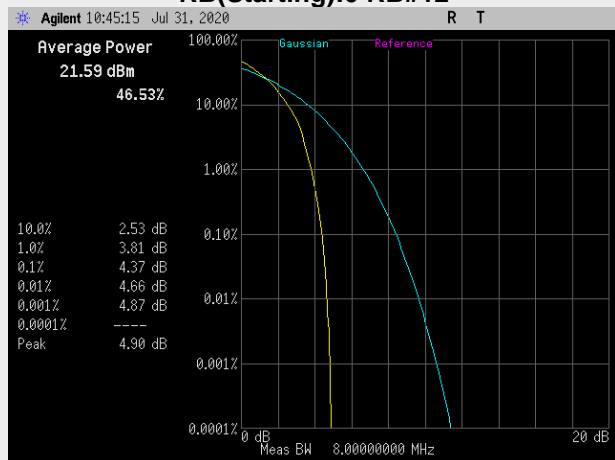

Frequency: 1880.0 MHz Bandwidth: 10MHz Mode: QPSK

RB(Starting):0 RB#12