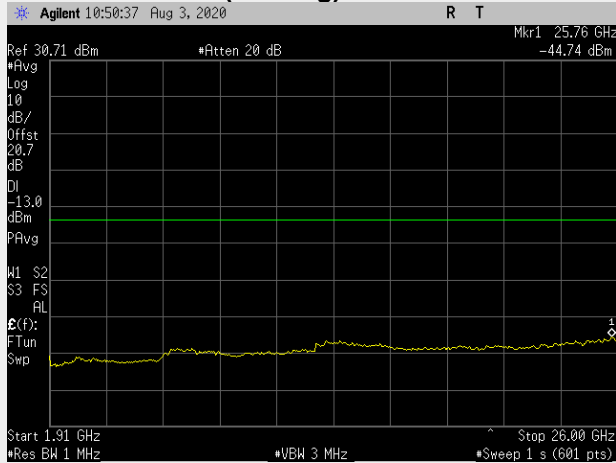

Frequency: 1855.0 MHz Bandwidth: 10MHz Mode: QPSK Frequency Range: 1910.00 – 26000.00MHz

RB(Starting):0 RB#1