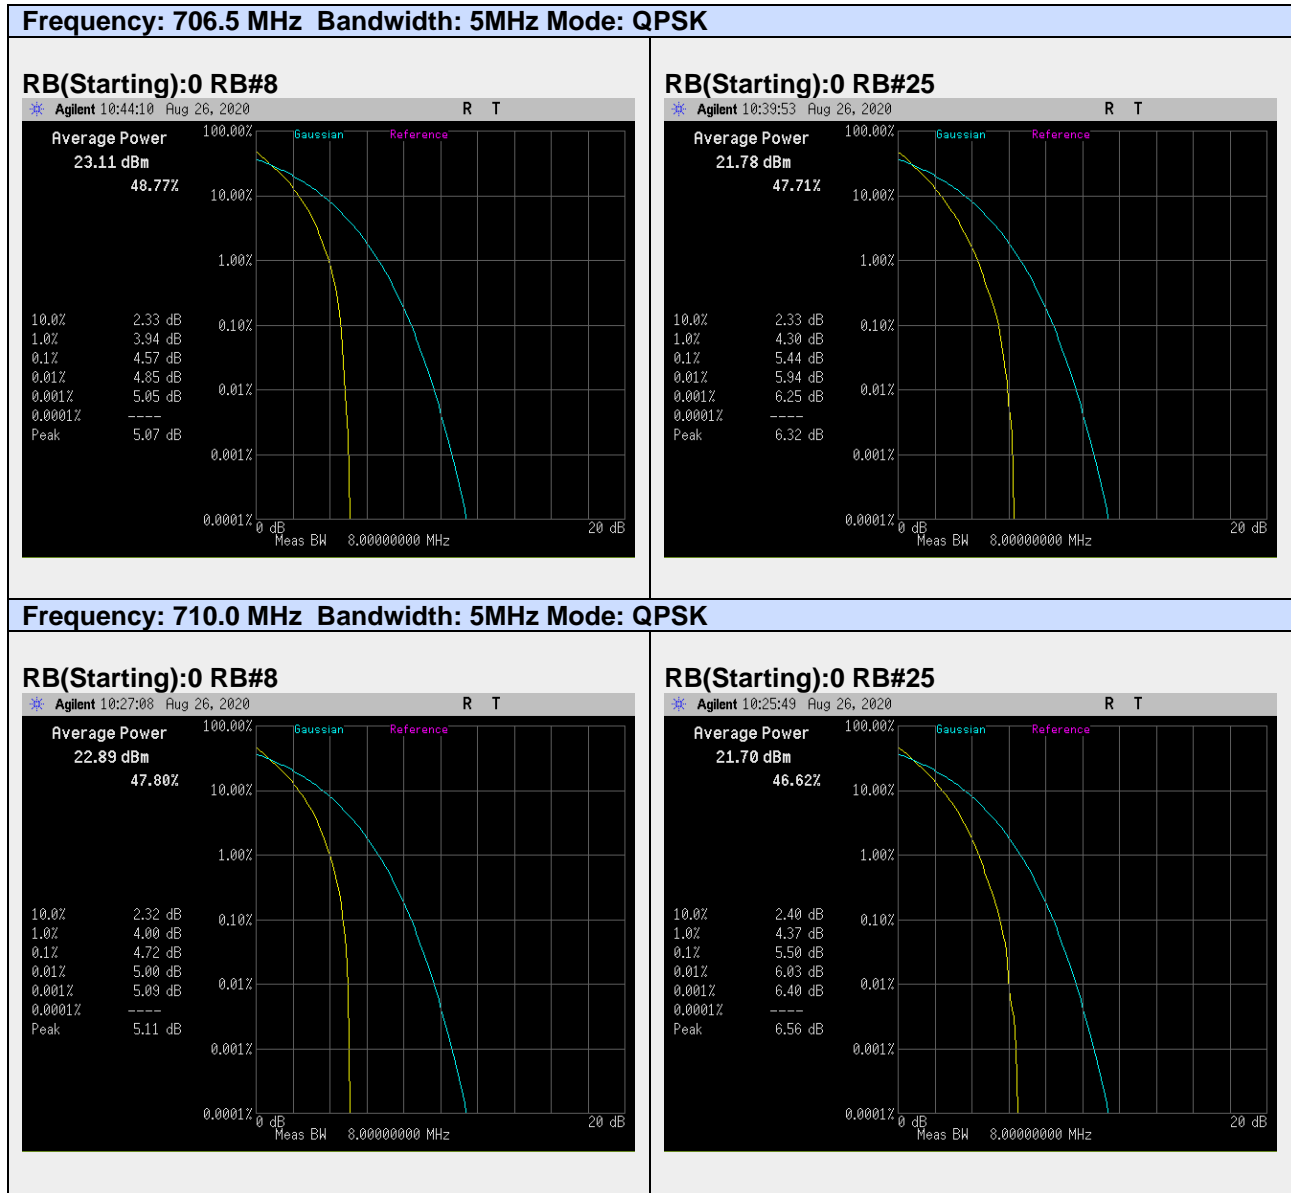

**Frequency: 782.0 MHz Bandwidth: 10MHz Mode: 16QAM**

**RB(Starting):0 RB#12**

**RB(Starting):0 RB#50**

**Band 17: Peak to Average Ratio**

**Frequency: 713.5 MHz Bandwidth: 5MHz Mode: QPSK**

**RB(Starting):0 RB#8**