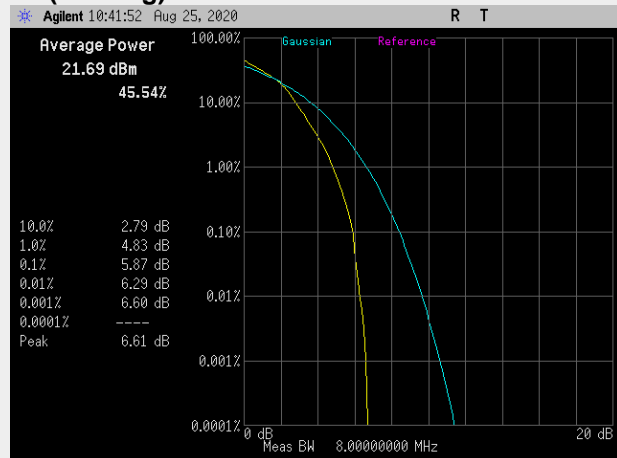

Frequency: 782.0 MHz Bandwidth: 5MHz Mode: 16QAM

RB(Starting):0 RB#8