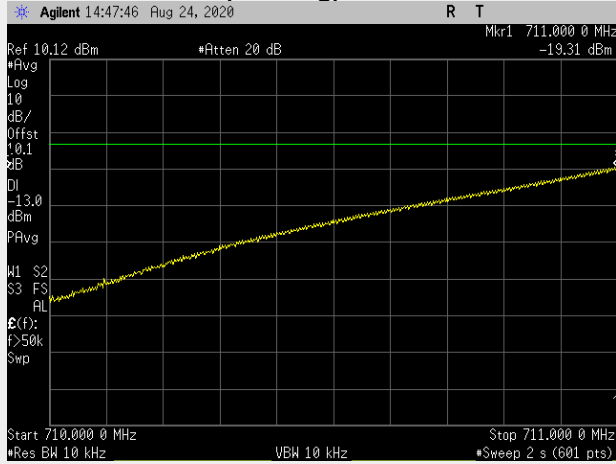

Frequency: 713.5 MHz Bandwidth: 5MHz Mode: QPSK Frequency Range: 710-711 MHz

RB(Starting):0 RB#1