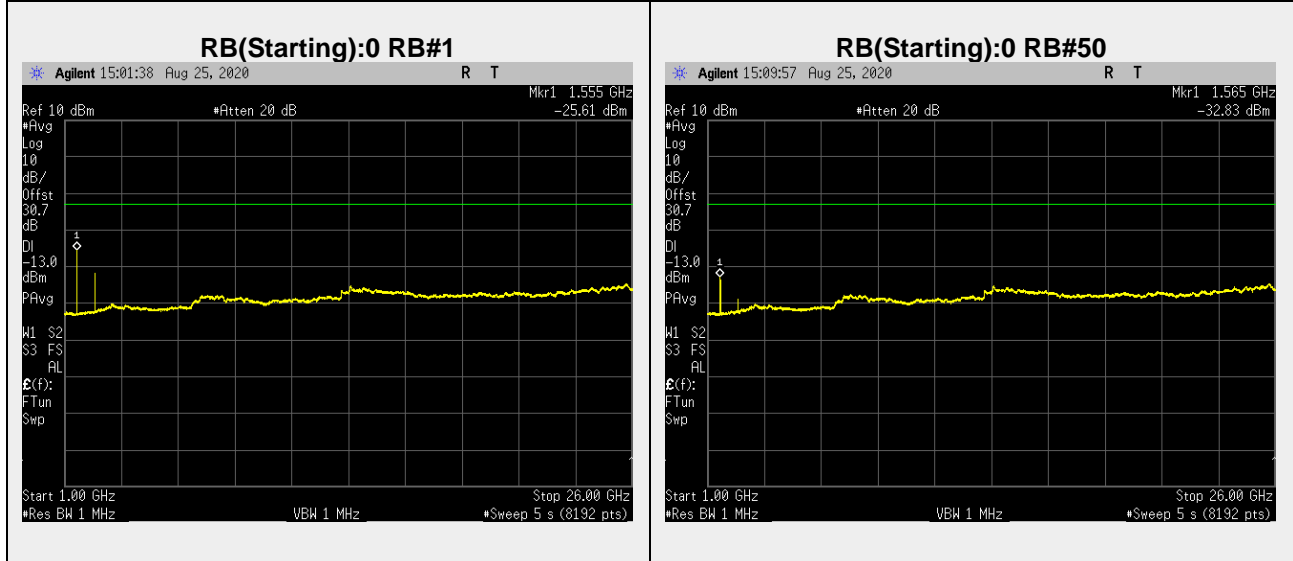

Frequency: 782.0 MHz Bandwidth: 10MHz Mode: QPSK Frequency Range: 1-26 GHz