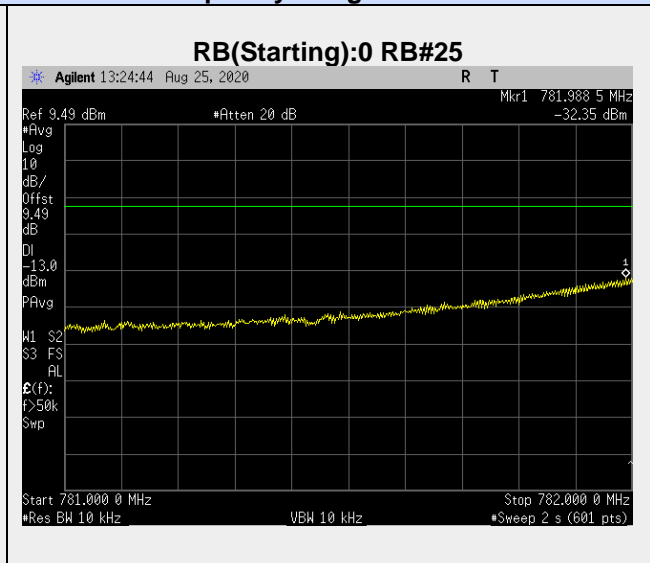

Frequency: 784.5 MHz Bandwidth: 5MHz Mode: QPSK Frequency Range: 781-782 MHz