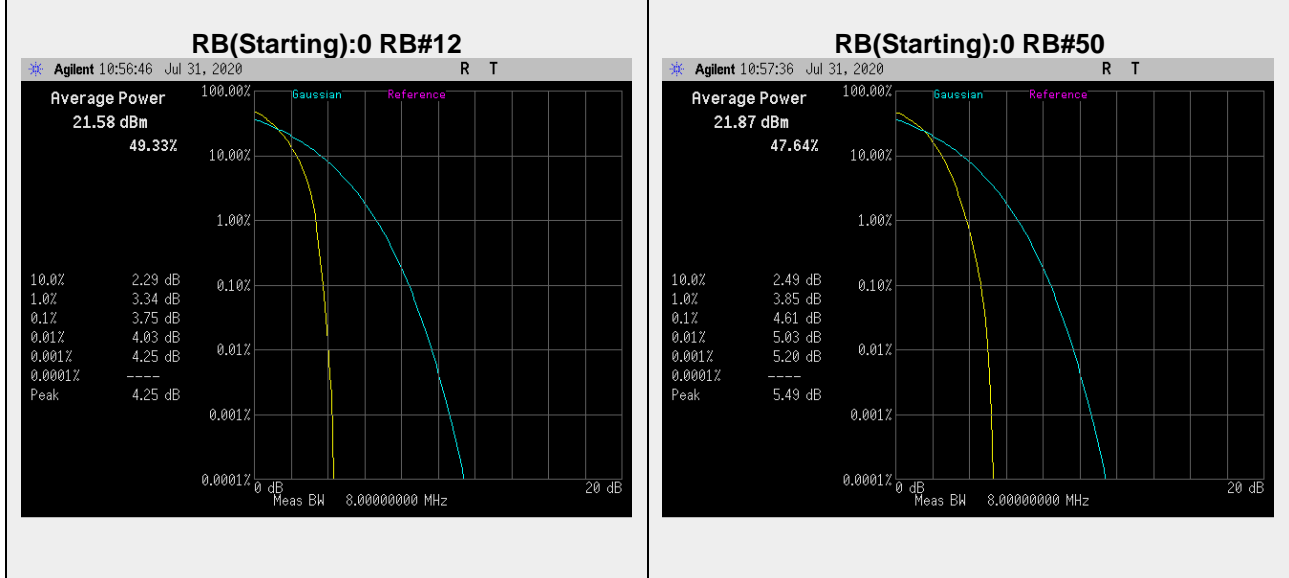

Frequency: 1905.0 MHz Bandwidth: 10MHz Mode: QPSK