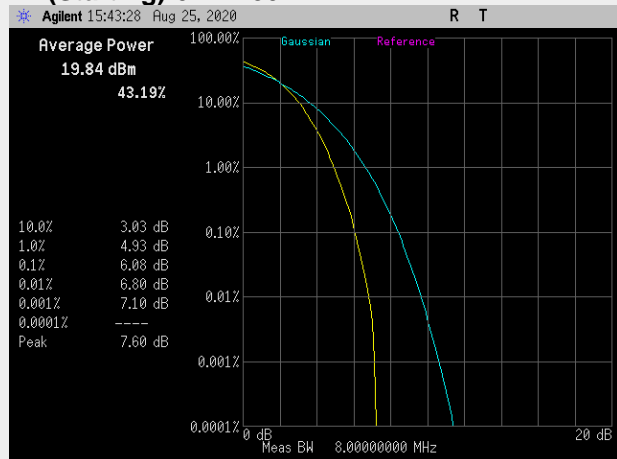

**RB(Starting):0 RB#25**

**Frequency: 704.0 MHz Bandwidth: 10MHz Mode: 16QAM**

**RB(Starting):0 RB#12**

**RB(Starting):0 RB#50**

**Frequency: 707.5 MHz Bandwidth: 10MHz Mode: 16QAM**

**RB(Starting):0 RB#12**

**RB(Starting):0 RB#50**

**Frequency: 711.0 MHz Bandwidth: 10MHz Mode: 16QAM**

**RB(Starting):0 RB#12**

**RB(Starting):0 RB#50**

**Band 13: Peak to Average Ratio**

**Frequency: 784.5 MHz Bandwidth: 5MHz Mode: QPSK**