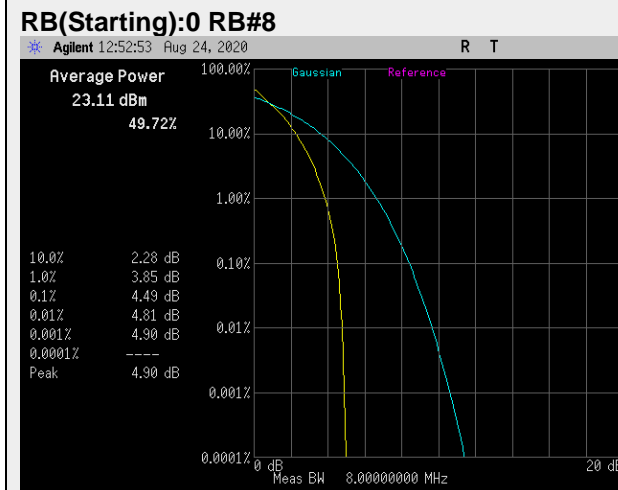

**RB(Starting):0 RB#18**

**RB(Starting):0 RB#100**

**Frequency: 1900.0 MHz Bandwidth: 20MHz Mode: 16 QAM**

**Band 12: Peak to Average Ratio**

**Frequency: 701.5 MHz Bandwidth: 5MHz Mode: QPSK**

**Frequency: 707.5 MHz Bandwidth: 5MHz Mode: QPSK**