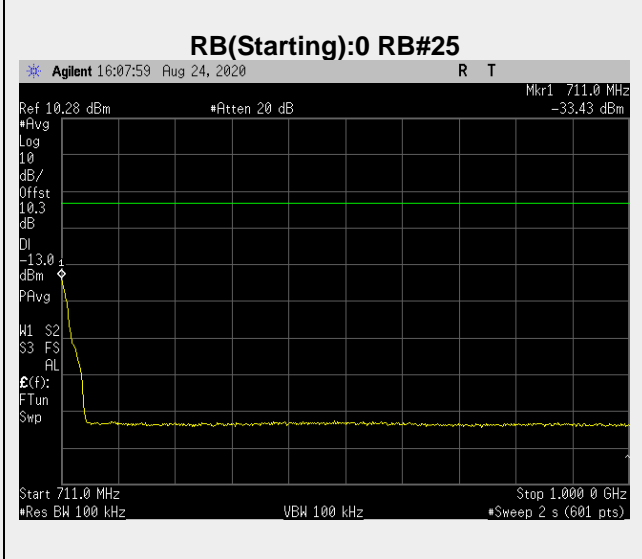

Frequency: 707.5 MHz Bandwidth: 5MHz Mode: QPSK Frequency Range: 711-1000 MHz