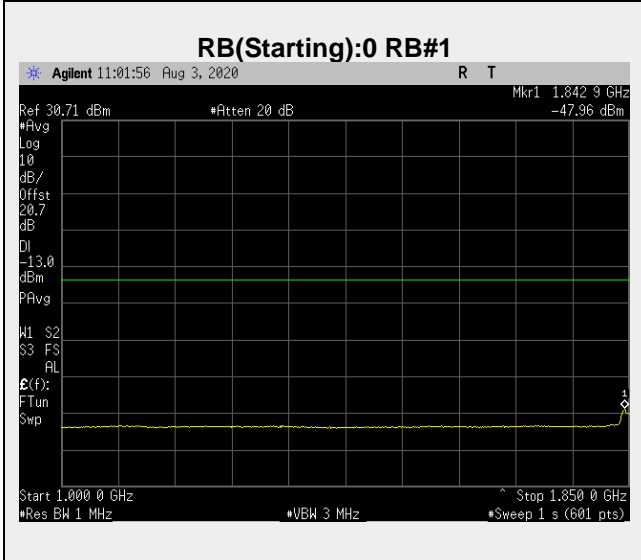

Frequency: 1905.0 MHz Bandwidth: 10MHz Mode: QPSK Frequency Range: 1000.00 – 1850.00 MHz