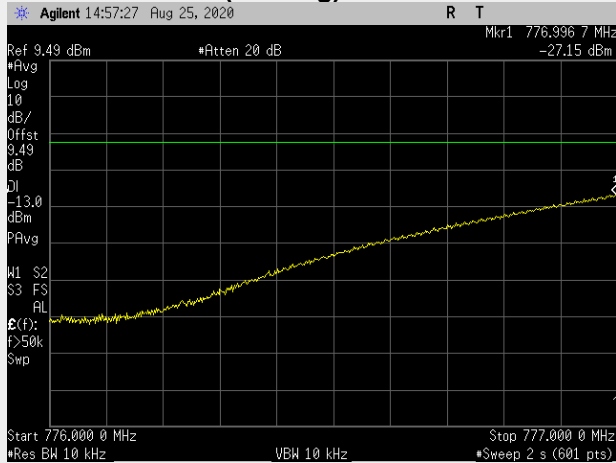

Frequency: 782.0 MHz Bandwidth: 10MHz Mode: QPSK Frequency Range: 776-777 MHz

RB(Starting):0 RB#1