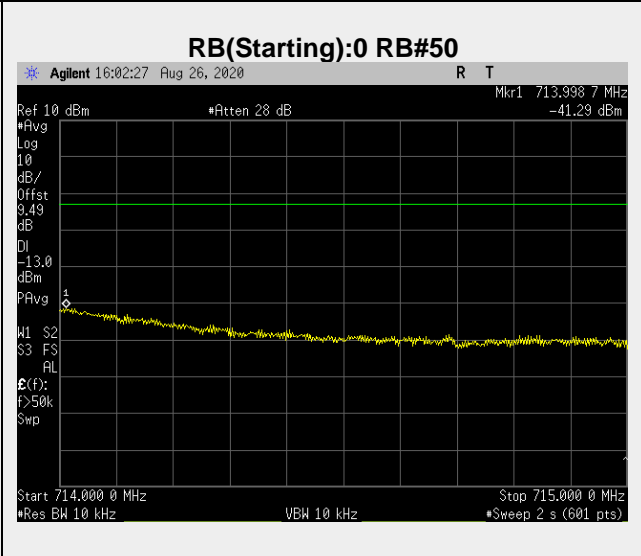

Frequency: 709.0 MHz Bandwidth: 10MHz Mode: QPSK Frequency Range: 714 – 715 MHz