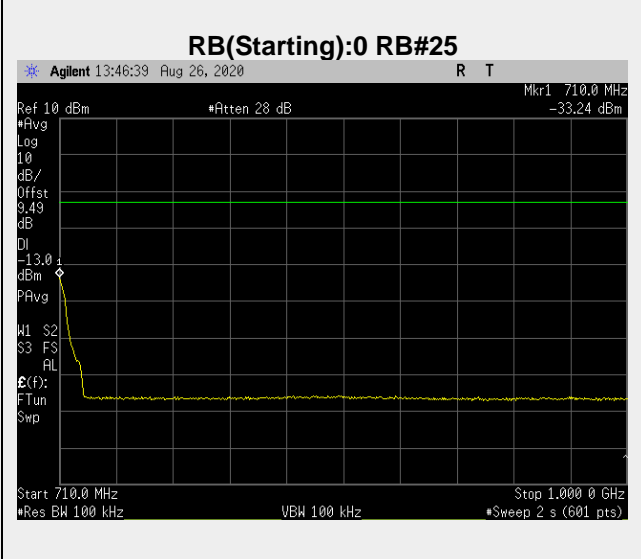

Frequency: 706.5 MHz Bandwidth: 5MHz Mode: QPSK Frequency Range: 710-1000 MHz