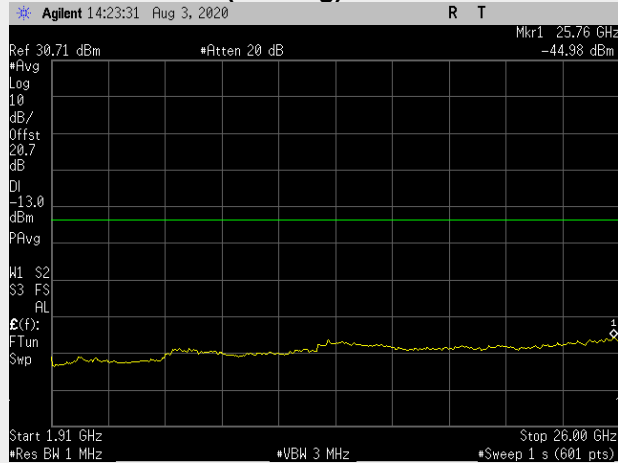

Frequency: 1860.0 MHz Bandwidth: 20MHz Mode: QPSK Frequency Range: 1910.00 – 26000.00MHz

RB(Starting):0 RB#1