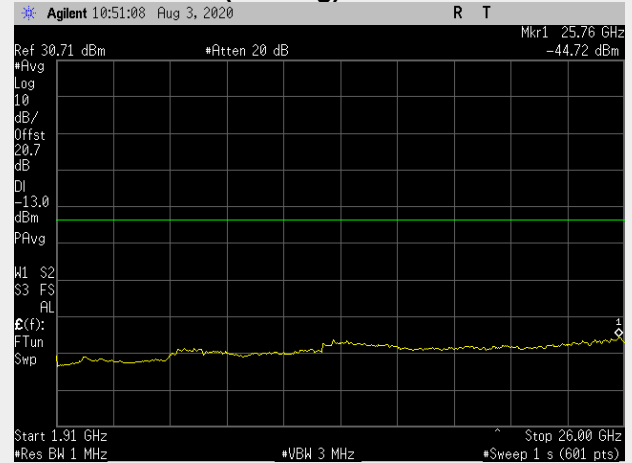

RB(Starting):0 RB#50