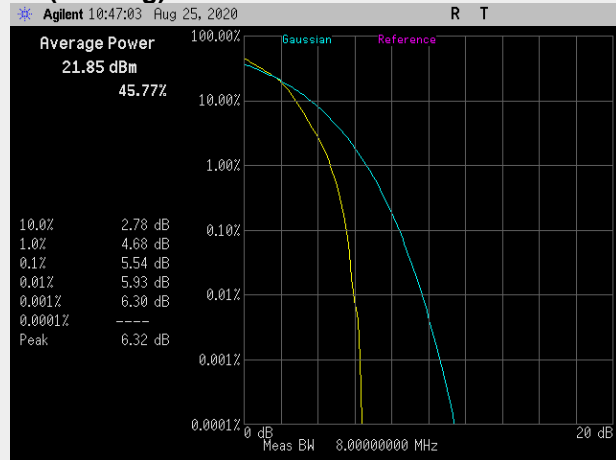

**RB(Starting):0 RB#25**

**Frequency: 782.0 MHz Bandwidth: 5MHz Mode: 16QAM**

**RB(Starting):0 RB#8**

**RB(Starting):0 RB#25**

**Frequency: 784.5 MHz Bandwidth: 5MHz Mode: 16QAM**

**RB(Starting):0 RB#8**

**RB(Starting):0 RB#25**

**Frequency: 782.0 MHz Bandwidth: 10MHz Mode: 16QAM**

**RB(Starting):0 RB#12**

**RB(Starting):0 RB#50**

**Band 17: Peak to Average Ratio**

**Frequency: 713.5 MHz Bandwidth: 5MHz Mode: QPSK**

**RB(Starting):0 RB#8**