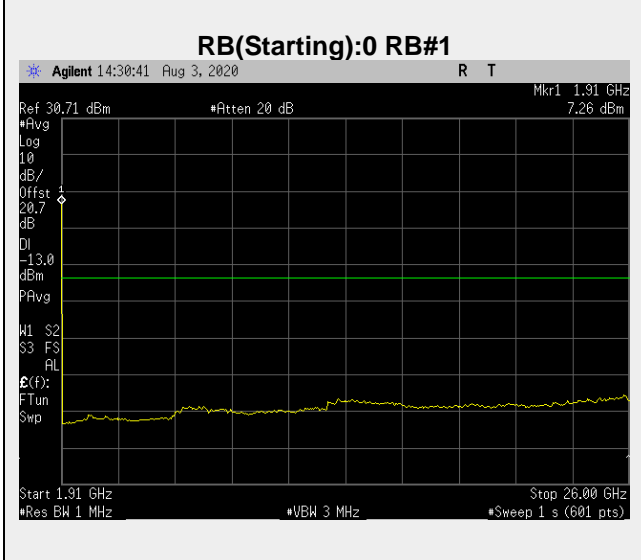

**RB(Starting):0 RB#1**

**RB(Starting):0 RB#100**

**Frequency: 1880.0 MHz Bandwidth: 20MHz Mode: QPSK Frequency Range: 1910.00 – 26000.00MHz**

**Frequency: 1900.0 MHz Bandwidth: 20MHz Mode: QPSK Frequency Range: 1910.00 – 26000.00MHz**

**Band 12: Out of Band Emissions**

**Frequency: 701.5 MHz Bandwidth: 5MHz Mode: QPSK Frequency Range: 30.00 – 698.00 MHz**

**RB(Starting):0 RB#1**

**RB(Starting):0 RB#25**

**Frequency: 701.5 MHz Bandwidth: 5MHz Mode: QPSK Frequency Range: 698-699 MHz**