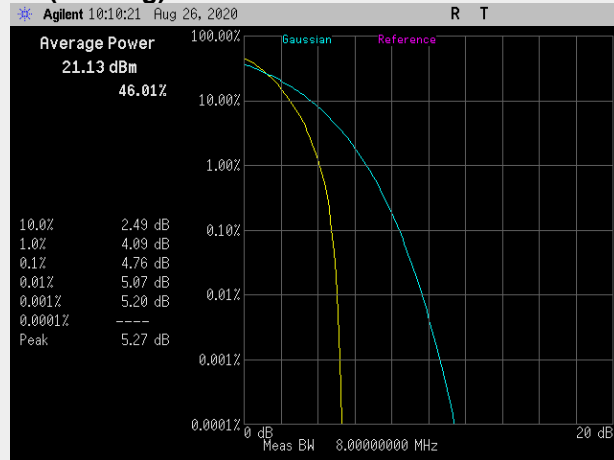

Frequency: 711.0 MHz Bandwidth: 10MHz Mode: QPSK

RB(Starting):0 RB#12