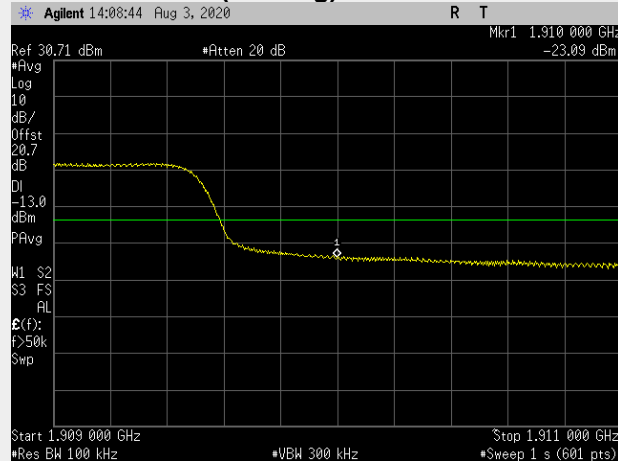

RB(Starting):0 RB#50