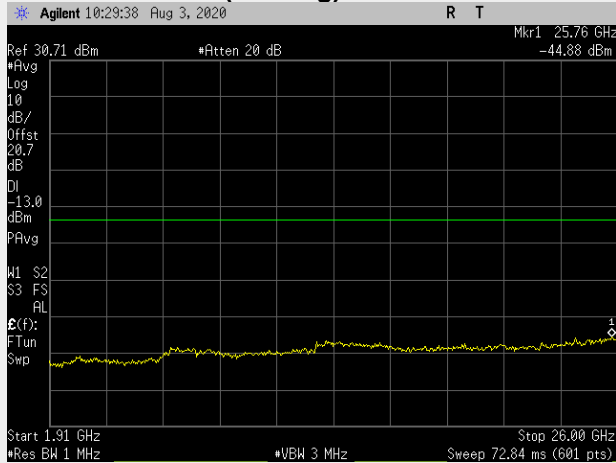

Frequency: 1880.0 MHz Bandwidth: 5MHz Mode: QPSK Frequency Range: 1910.00 – 26000.00MHz

RB(Starting):0 RB#1