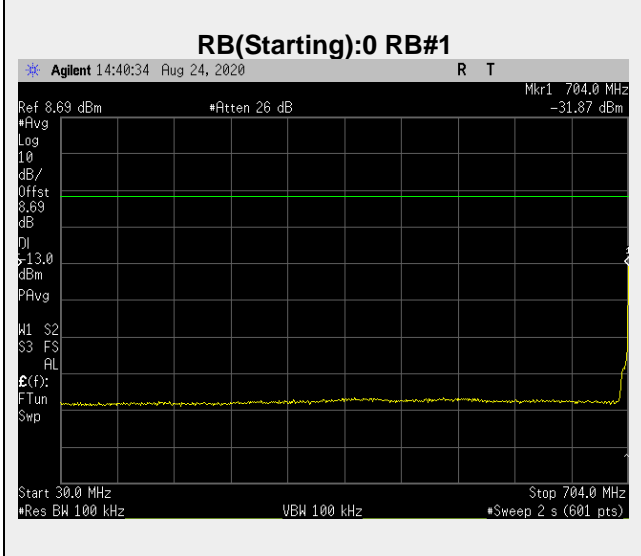

Frequency: 707.5 MHz Bandwidth: 5MHz Mode: QPSK Frequency Range: 30.00 – 704.00 MHz