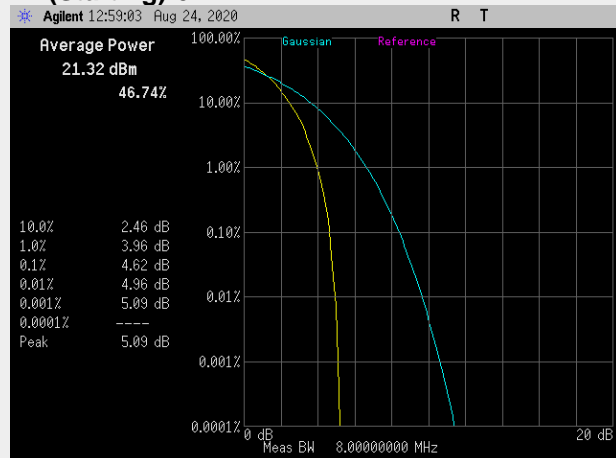

Frequency: 707.5 MHz Bandwidth: 10MHz Mode: QPSK

RB(Starting):0 RB#12