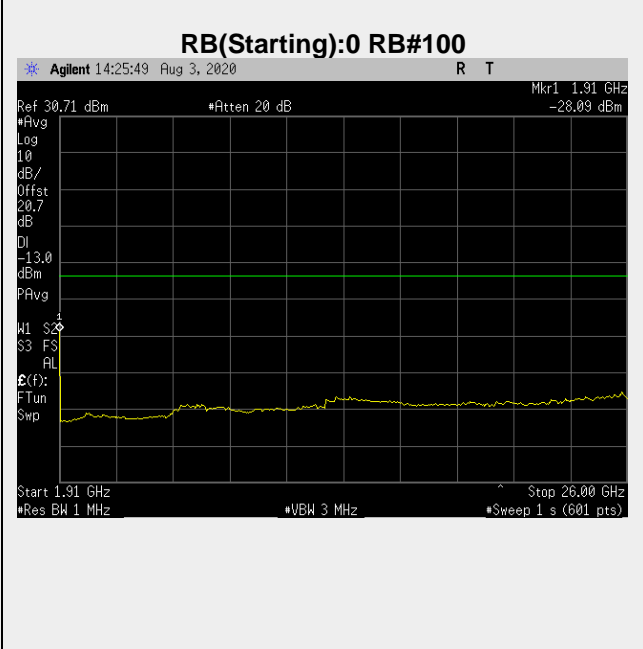

Frequency: 1880.0 MHz Bandwidth: 20MHz Mode: QPSK Frequency Range: 1910.00 – 26000.00MHz