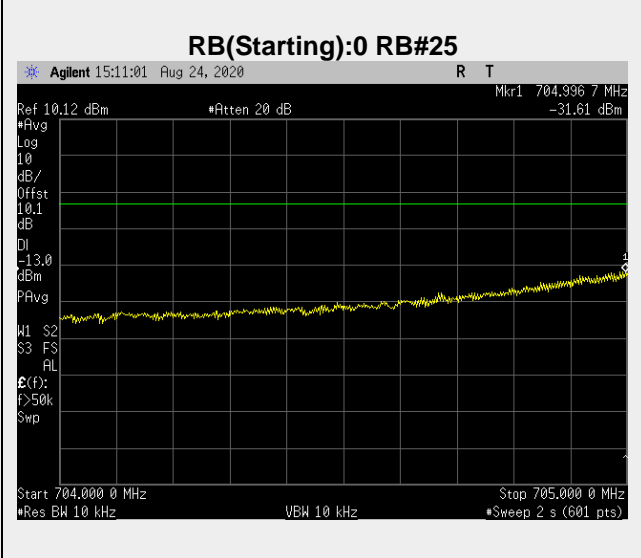

Frequency: 707.5 MHz Bandwidth: 5MHz Mode: QPSK Frequency Range: 704-705 MHz