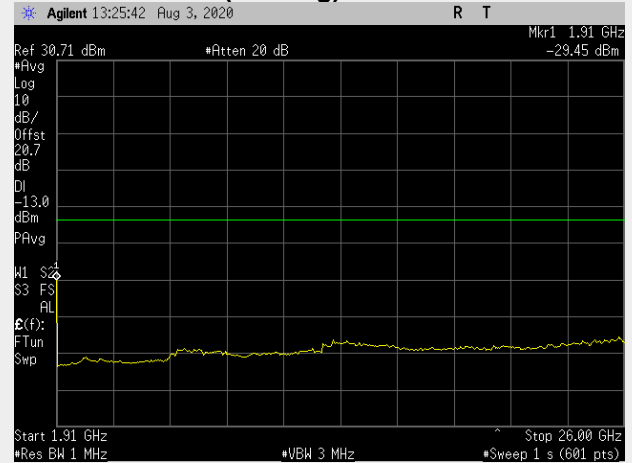

RB(Starting):0 RB#75