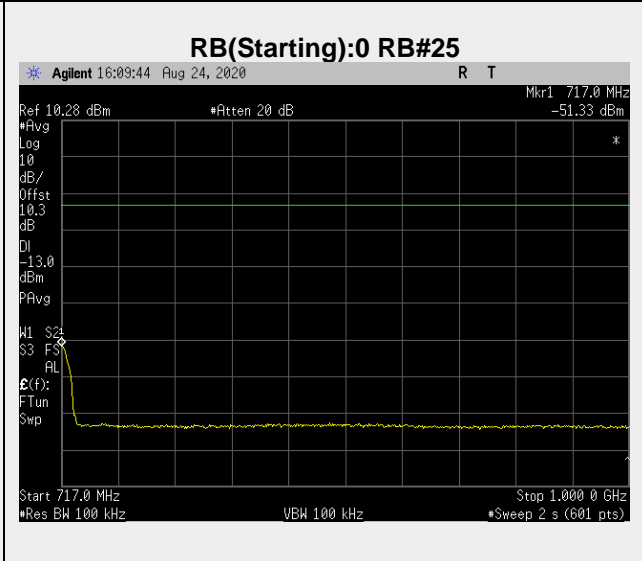

**RB(Starting):0 RB#1**

**RB(Starting):0 RB#25**

**Frequency: 713.5 MHz Bandwidth: 5MHz Mode: QPSK Frequency Range: 716.00 – 717.00 MHz**

**Frequency: 713.5 MHz Bandwidth: 5MHz Mode: QPSK Frequency Range: 717-1000 MHz**