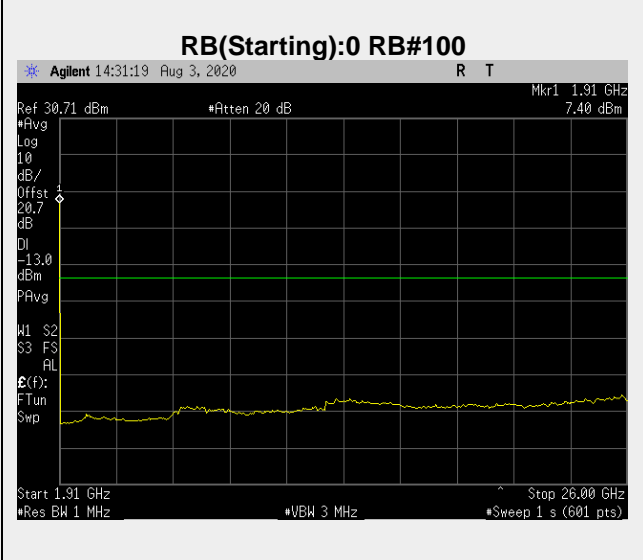

**RB(Starting):0 RB#1**

**RB(Starting):0 RB#100**

**Frequency: 1880.0 MHz Bandwidth: 20MHz Mode: QPSK Frequency Range: 1910.00 – 26000.00MHz**

**Frequency: 1900.0 MHz Bandwidth: 20MHz Mode: QPSK Frequency Range: 1910.00 – 26000.00MHz**