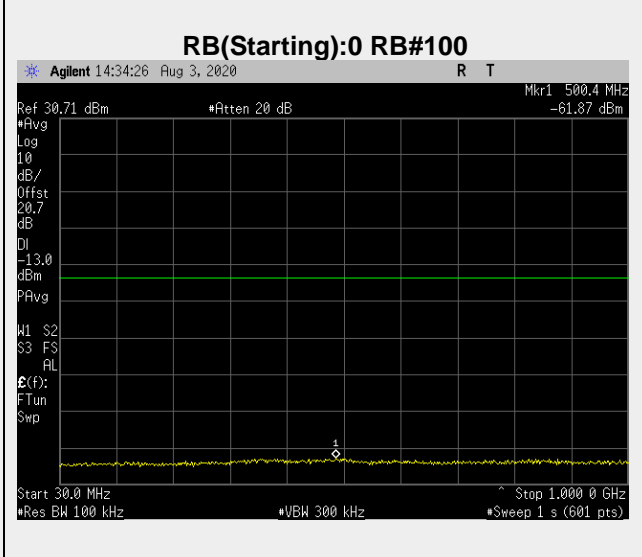

Frequency: 1880.00 MHz Bandwidth: 20MHz Mode: QPSK Frequency Range: 30.00 – 1000.00 MHz