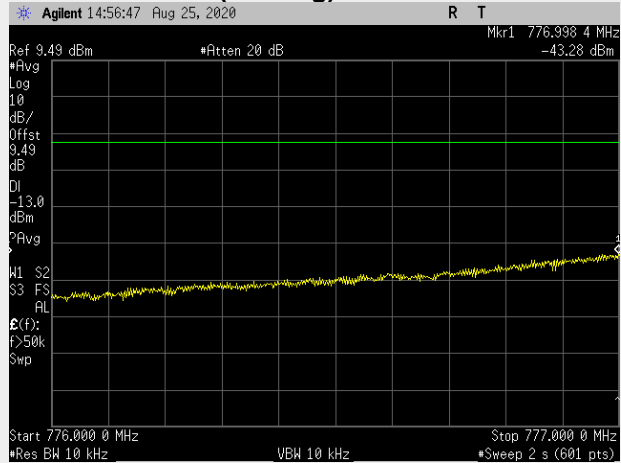

RB(Starting):0 RB#50