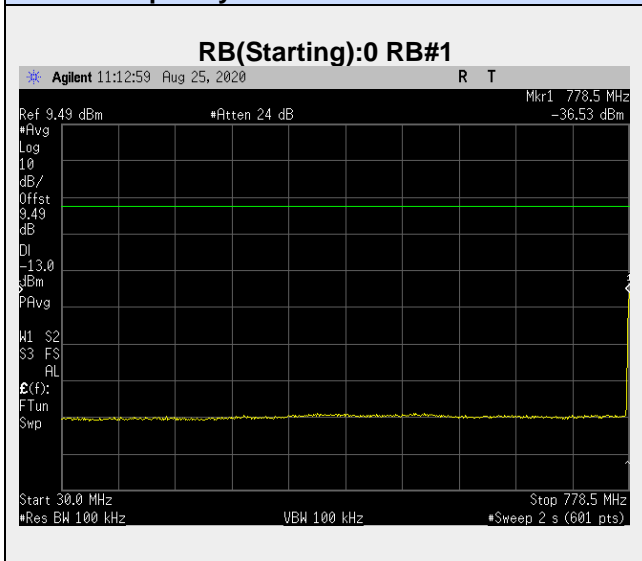

Frequency: 782.0 MHz Bandwidth: 5MHz Mode: QPSK Frequency Range: 30 – 778 MHz