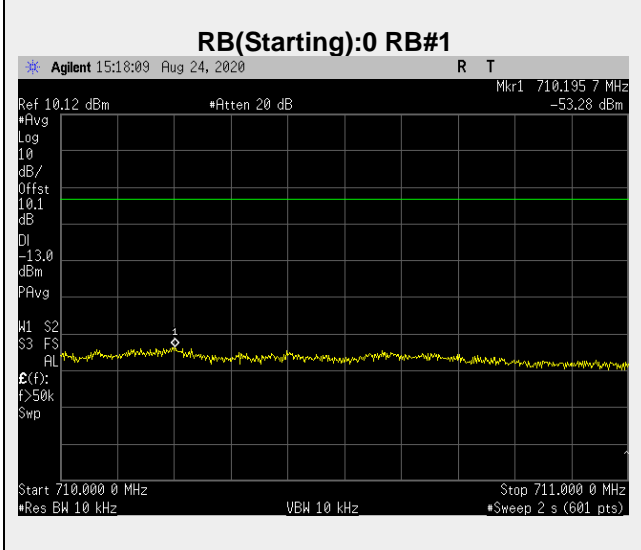

Frequency: 707.5 MHz Bandwidth: 5MHz Mode: QPSK Frequency Range: 710.00 – 711.00 MHz