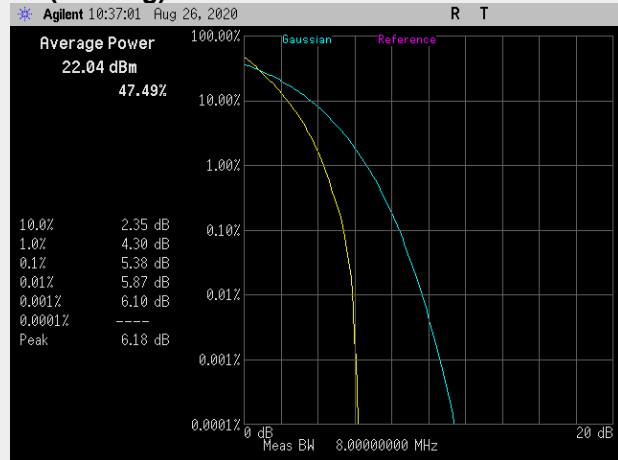

RB(Starting):0 RB#25