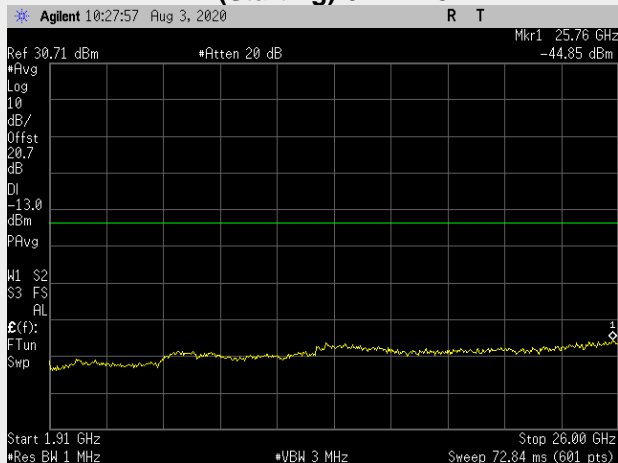

**RB(Starting):0 RB#1**

**RB(Starting):0 RB#100**

**Frequency: 1852.5 MHz Bandwidth: 5MHz Mode: QPSK Frequency Range: 1910.00 – 26000.00MHz**

**RB(Starting):0 RB#1**

**RB(Starting):0 RB#25**

**Frequency: 1880.0 MHz Bandwidth: 5MHz Mode: QPSK Frequency Range: 1910.00 – 26000.00MHz**