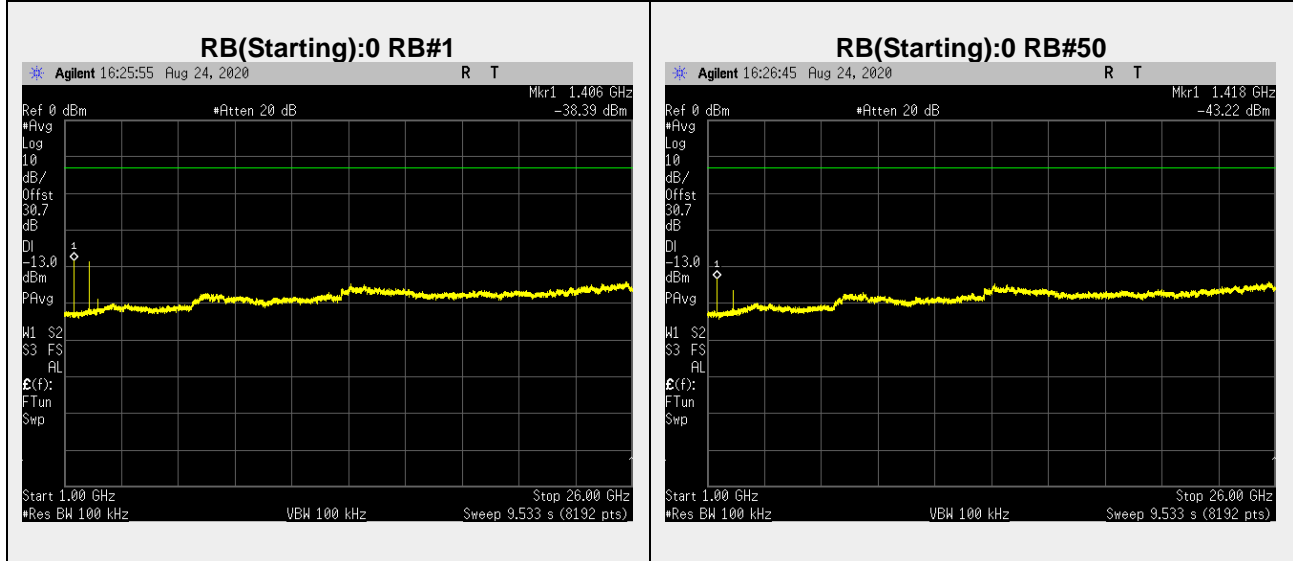

Frequency: 704.0MHz Bandwidth: 10MHz Mode: QPSK Frequency Range: 1-26 GHz