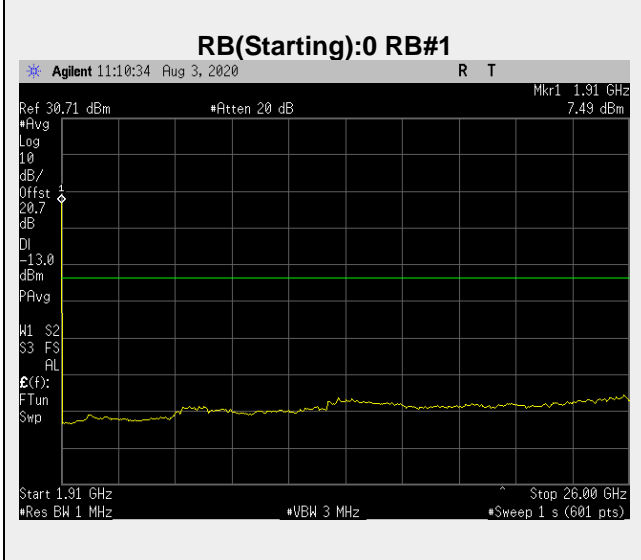

**RB(Starting):0 RB#1**

**RB(Starting):0 RB#50**

**Frequency: 1880.0 MHz Bandwidth: 10MHz Mode: QPSK Frequency Range: 1910.00 – 26000.00MHz**

**Frequency: 1905.0 MHz Bandwidth: 10MHz Mode: QPSK Frequency Range: 1910.00 – 26000.00MHz**