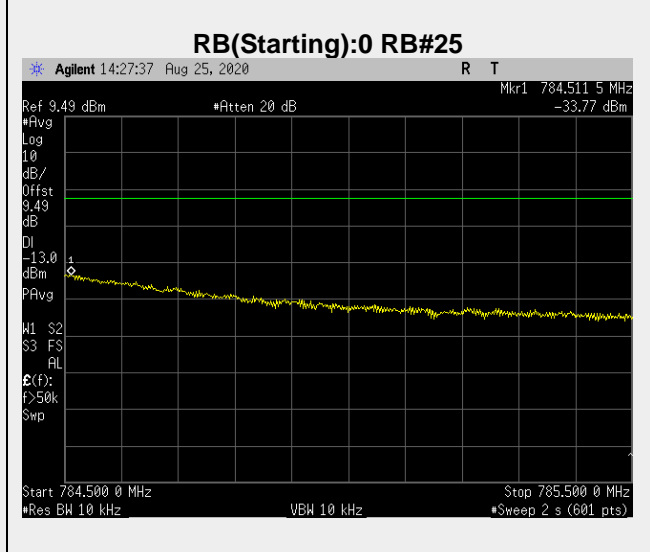

Frequency: 782.0 MHz Bandwidth: 5MHz Mode: QPSK Frequency Range: 784.5 – 785.5 MHz