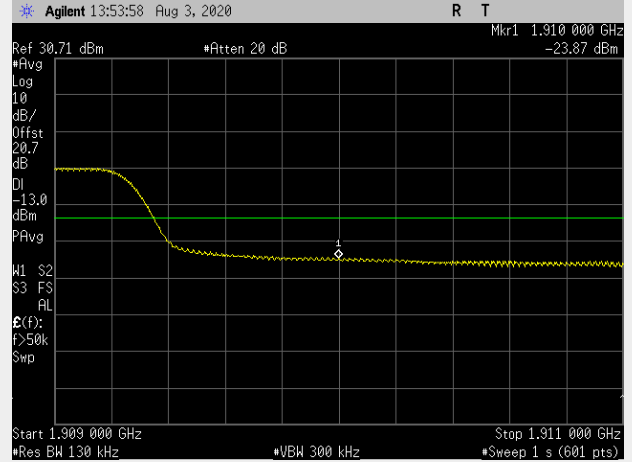

**RB(Starting):0 RB#1**

**RB(Starting):0 RB#50**

**Frequency: 1902.5 MHz Bandwidth: 15MHz Mode: QPSK Frequency Range: 1909.00 – 1911.00 MHz**

**RB(Starting):0 RB#1**

**RB(Starting):0 RB#75**

**Frequency: 1900.0 MHz Bandwidth: 20MHz Mode: QPSK Frequency Range: 1909.00 – 1911.00 MHz**