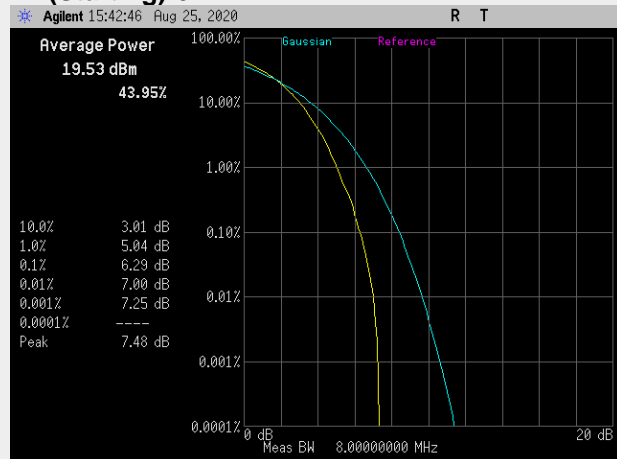

Frequency: 704.0 MHz Bandwidth: 10MHz Mode: 16QAM

RB(Starting):0 RB#12