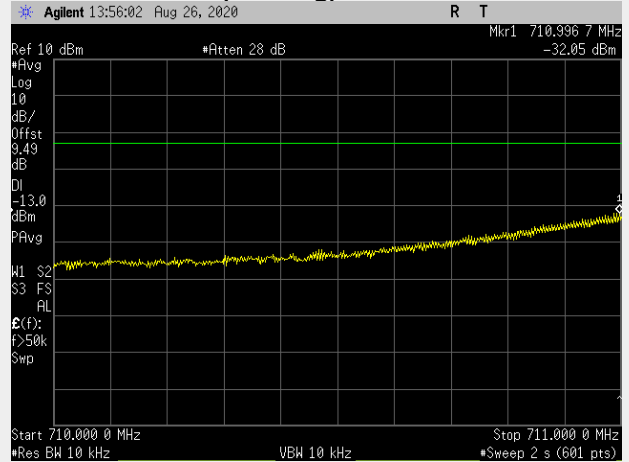

RB(Starting):0 RB#25