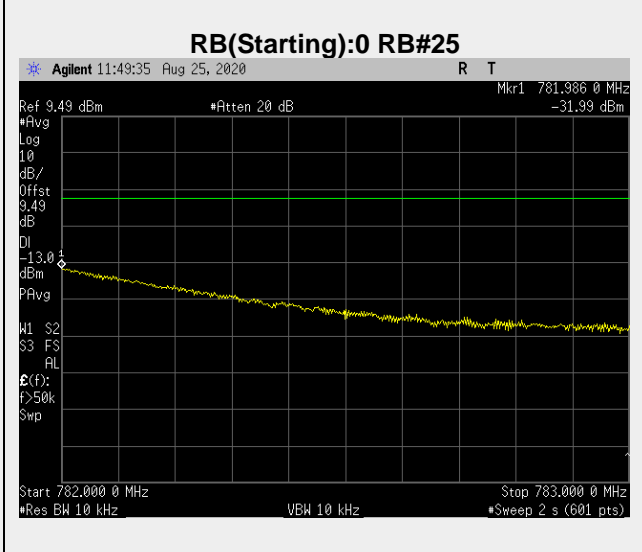

Frequency: 779.5 MHz Bandwidth: 5MHz Mode: QPSK Frequency Range: 782.00 – 783.00 MHz