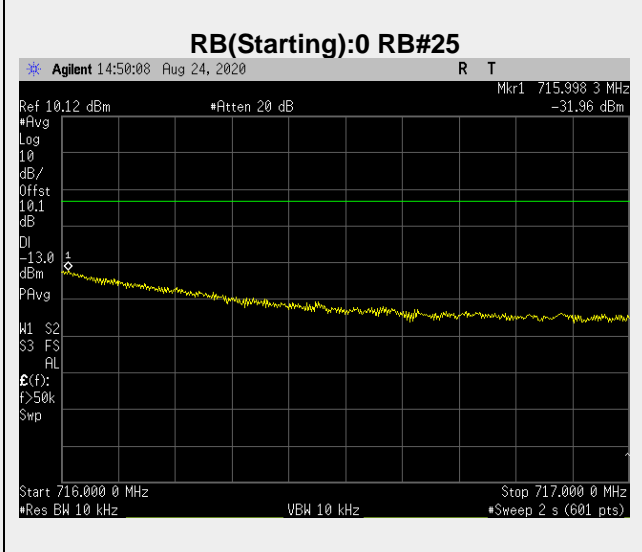

Frequency: 713.5 MHz Bandwidth: 5MHz Mode: QPSK Frequency Range: 716.00 – 717.00 MHz