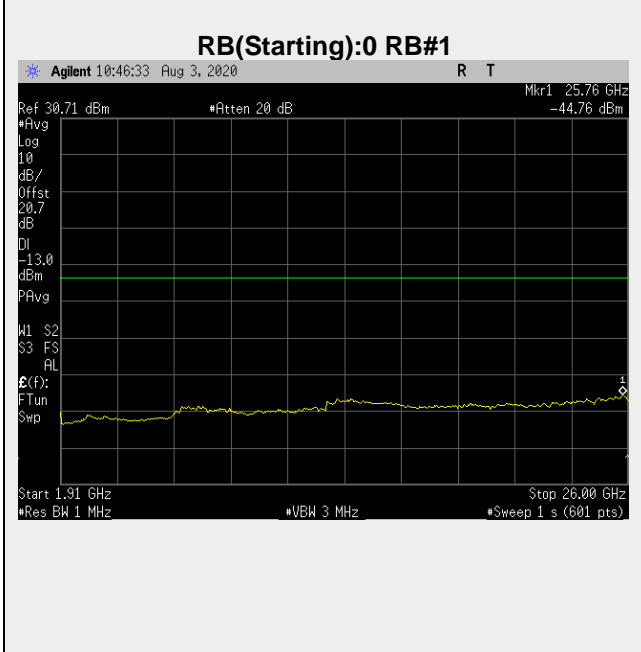

**RB(Starting):0 RB#1**

**RB(Starting):0 RB#50**

**Frequency: 1880.0 MHz Bandwidth: 10MHz Mode: QPSK Frequency Range: 1910.00 – 26000.00MHz**

**Frequency: 1905.0 MHz Bandwidth: 10MHz Mode: QPSK Frequency Range: 1910.00 – 26000.00MHz**