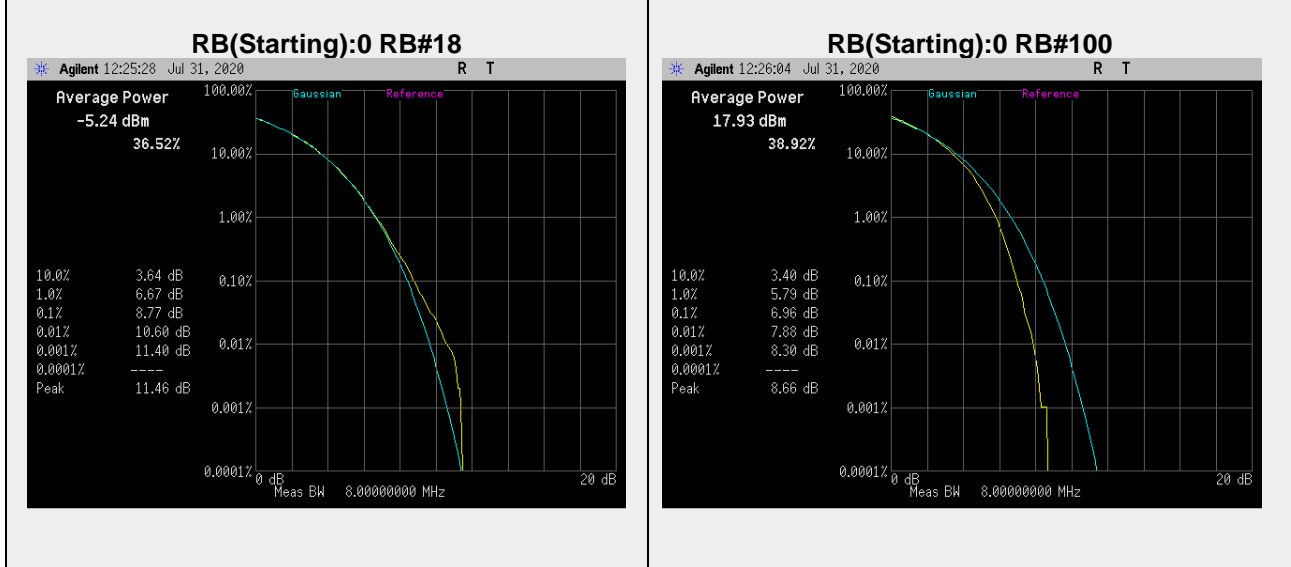

**RB(Starting):0 RB#18**

**RB(Starting):0 RB#100**

**Frequency: 1900.0 MHz Bandwidth: 20MHz Mode: 16 QAM**

**Band 12: Peak to Average Ratio**

**Frequency: 701.5 MHz Bandwidth: 5MHz Mode: QPSK**

**Frequency: 707.5 MHz Bandwidth: 5MHz Mode: QPSK**