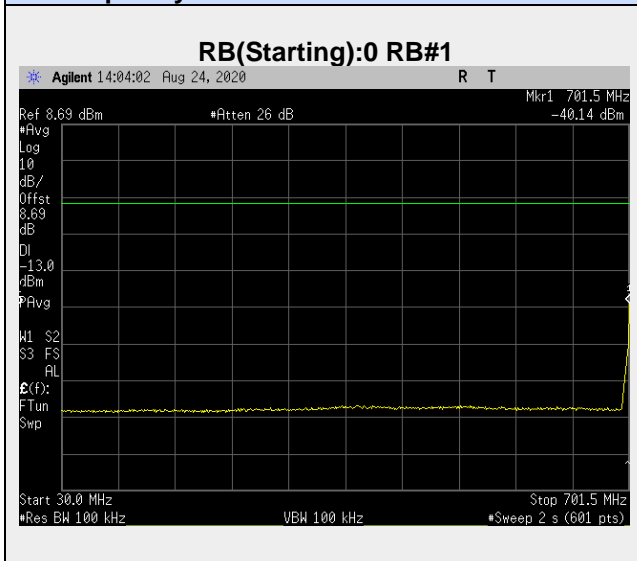

Frequency: 707.5 MHz Bandwidth: 10MHz Mode: QPSK Frequency Range: 30.00 – 701.50 MHz