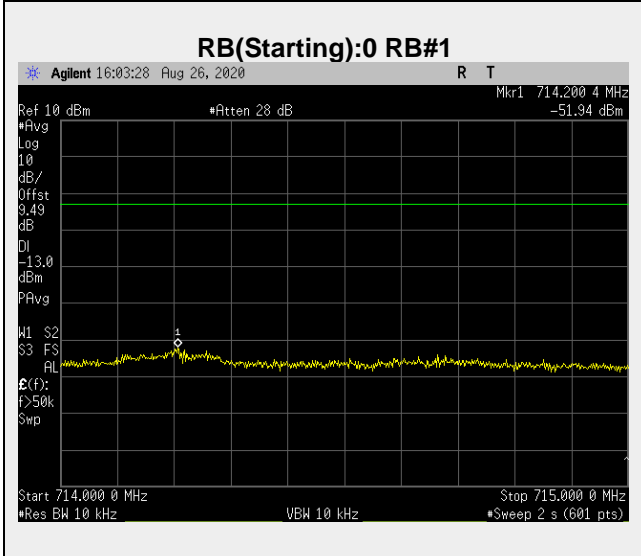

Frequency: 709.0 MHz Bandwidth: 10MHz Mode: QPSK Frequency Range: 714 – 715 MHz