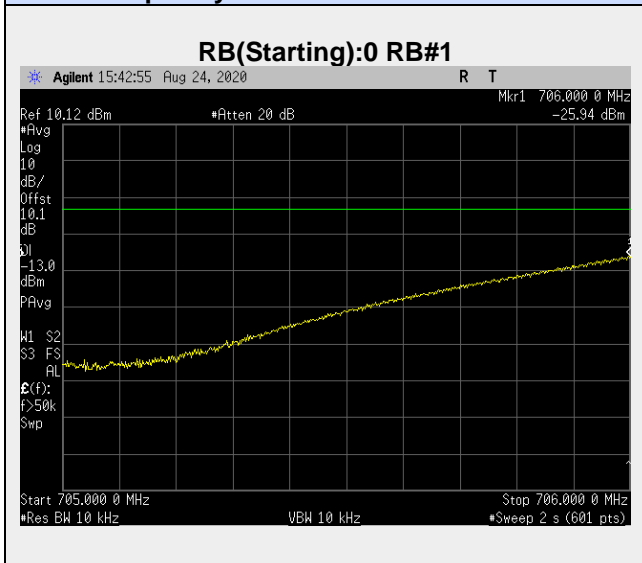

Frequency: 711.0 MHz Bandwidth: 10MHz Mode: QPSK Frequency Range: 705-706 MHz