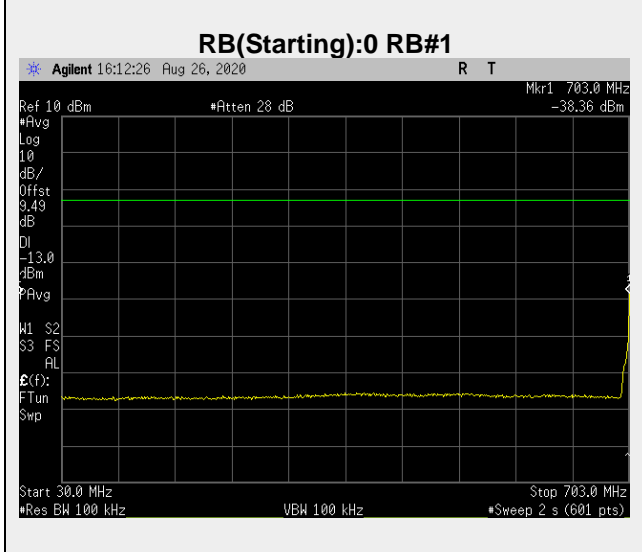

Frequency: 709.0MHz Bandwidth: 10MHz Mode: QPSK Frequency Range: 30 – 703.00 MHz