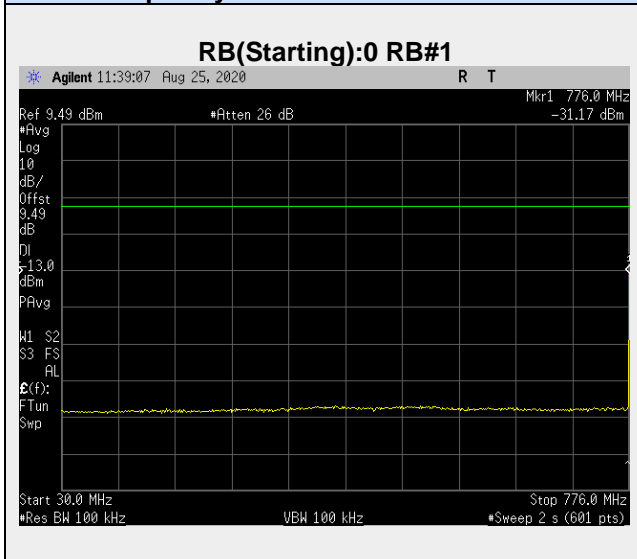

Band 13: Out of Band Emissions

Frequency: 779.5 MHz Bandwidth: 5MHz Mode: QPSK Frequency Range: 30 – 776 MHz