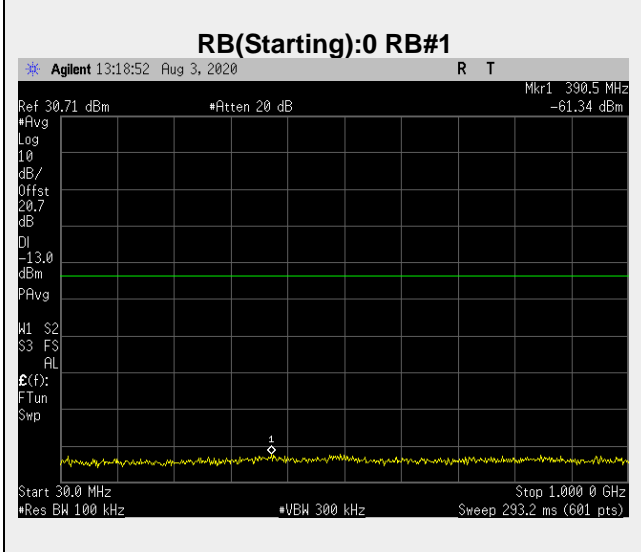

Frequency: 1857.50 MHz Bandwidth: 15MHz Mode: QPSK Frequency Range: 30.00 – 1000.00 MHz