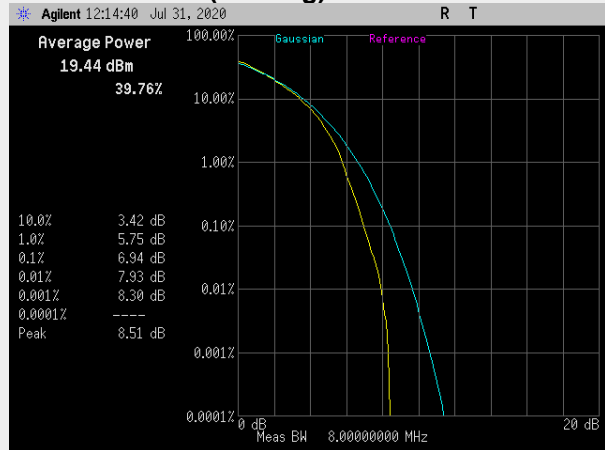

**Frequency: 1902.5 MHz Bandwidth: 15MHz Mode: 16 QAM**

**Frequency: 1860.0 MHz Bandwidth: 20MHz Mode: 16 QAM**

**RB(Starting):0 RB#18**

**RB(Starting):0 RB#100**

**Frequency: 1880.0 MHz Bandwidth: 20MHz Mode: 16 QAM**

**RB(Starting):0 RB#18**

**RB(Starting):0 RB#100**

**Frequency: 1900.0 MHz Bandwidth: 20MHz Mode: 16 QAM**

**Band 12: Peak to Average Ratio**

**Frequency: 701.5 MHz Bandwidth: 5MHz Mode: QPSK**

**Frequency: 707.5 MHz Bandwidth: 5MHz Mode: QPSK**