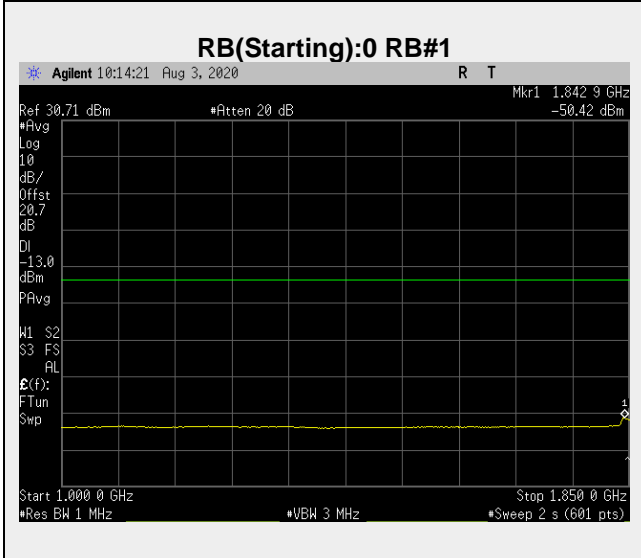

Frequency: 1880.0 MHz Bandwidth: 5MHz Mode: QPSK Frequency Range: 1000.00 – 1850.00 MHz