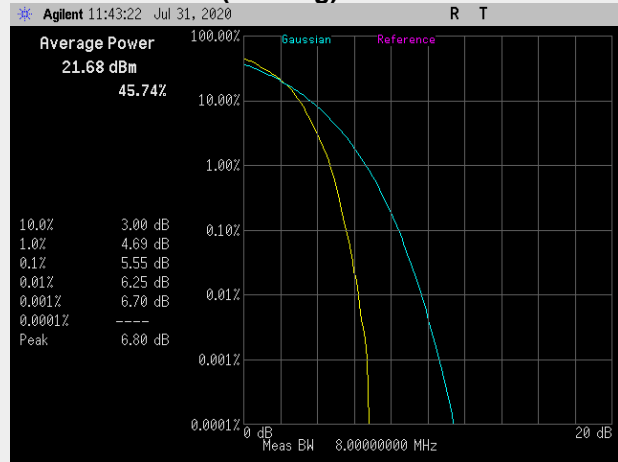

### A.1. Peak to Average Ratio

#### Band 2: Peak to Average Ratio

**Frequency: 1907.5 MHz Bandwidth: 5MHz Mode: QPSK**

**Frequency: 1855.0 MHz Bandwidth: 10MHz Mode: QPSK**

**RB(Starting):0 RB#12**

**RB(Starting):0 RB#50**

**Frequency: 1880.0 MHz Bandwidth: 10MHz Mode: QPSK**

**RB(Starting):0 RB#12**

**RB(Starting):0 RB#50**

**Frequency: 1905.0 MHz Bandwidth: 10MHz Mode: QPSK**

**Frequency: 1857.5 MHz Bandwidth: 15MHz Mode: QPSK**

**RB(Starting):0 RB#16**

**RB(Starting):0 RB#75**