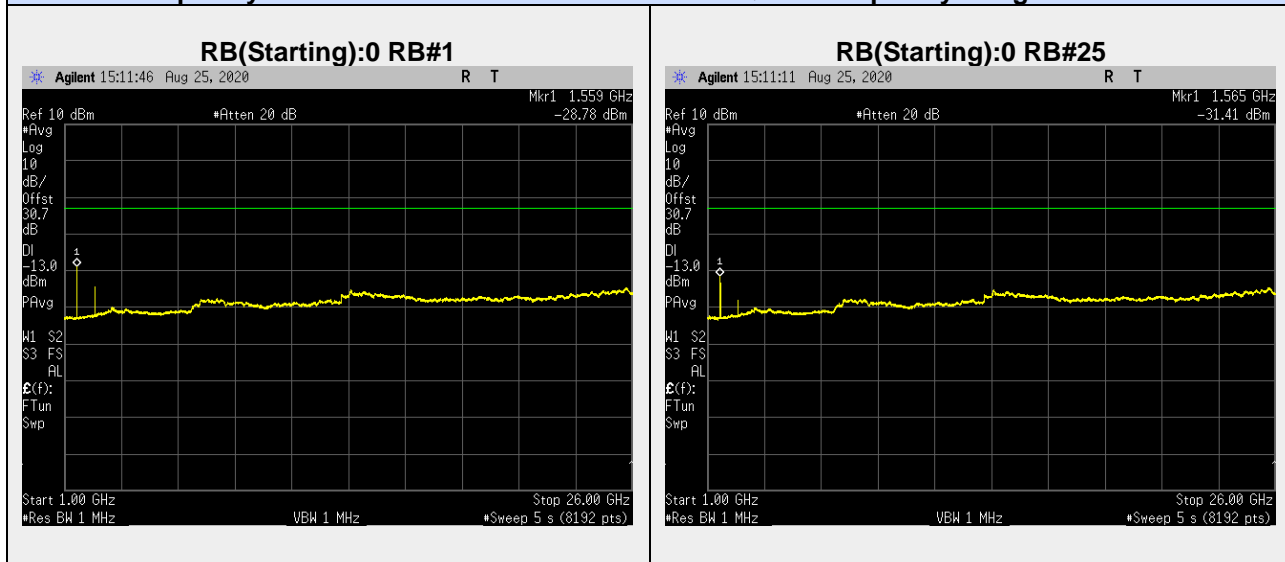

Frequency: 782.0 MHz Bandwidth: 5MHz Mode: QPSK Frequency Range: 1-26 GHz