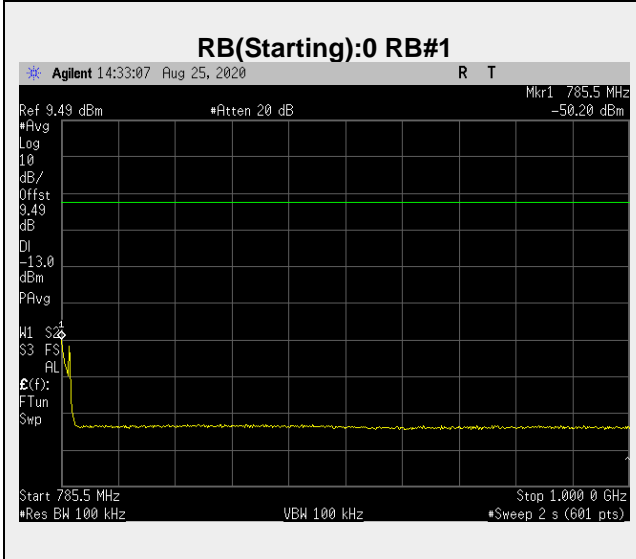

Frequency: 782.0 MHz Bandwidth: 5MHz Mode: QPSK Frequency Range: 785.5-1000 MHz