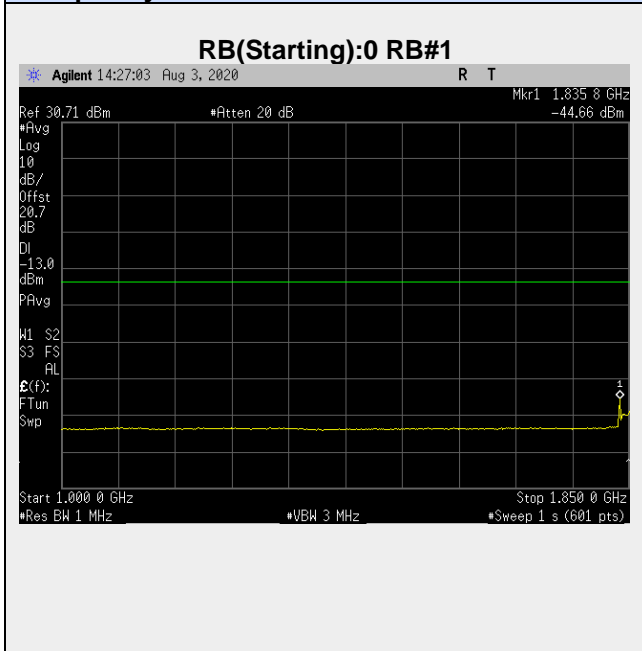

Frequency: 1880.0 MHz Bandwidth: 20MHz Mode: QPSK Frequency Range: 1000.00 – 1850.00 MHz