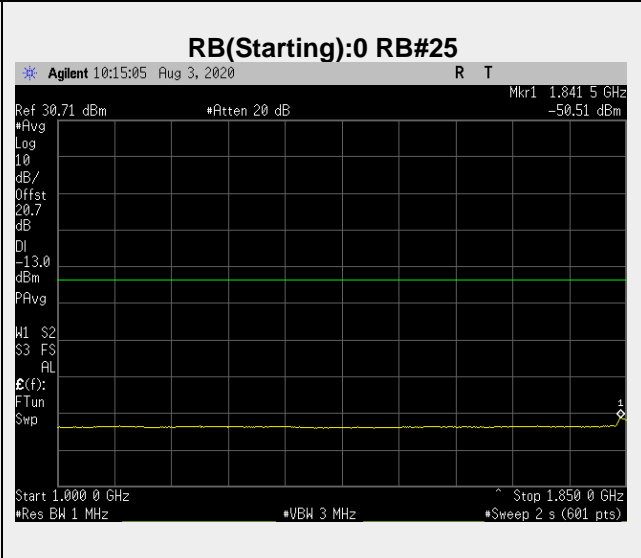

Frequency: 1880.0 MHz Bandwidth: 5MHz Mode: QPSK Frequency Range: 1000.00 – 1850.00 MHz