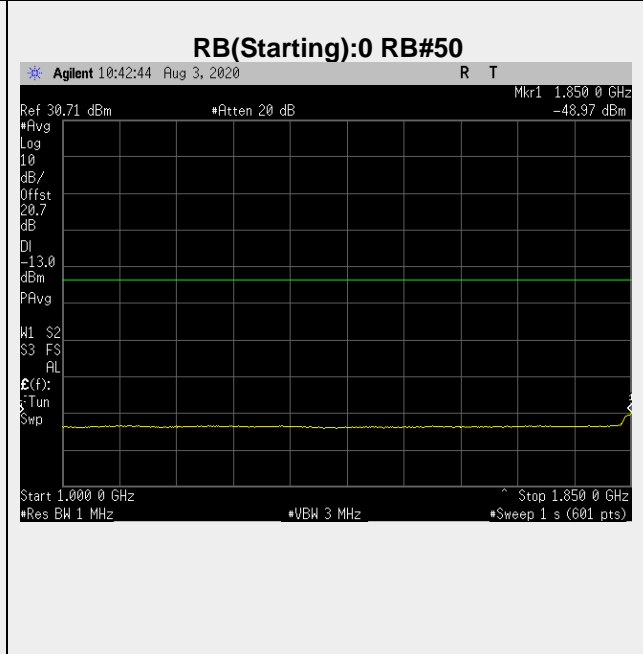

Frequency: 1880.0 MHz Bandwidth: 10MHz Mode: QPSK Frequency Range: 1000.00 – 1850.00 MHz