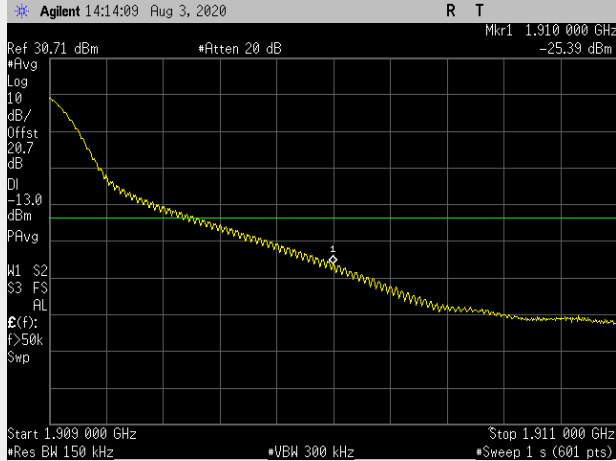

Frequency: 1900.0 MHz Bandwidth: 20MHz Mode: QPSK Frequency Range: 1909.00 – 1911.00 MHz

RB(Starting):0 RB#1