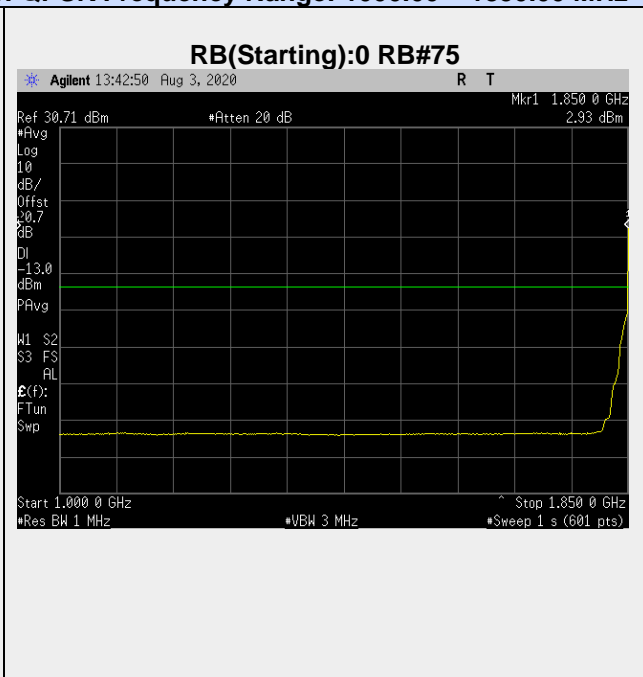

Frequency: 1857.5 MHz Bandwidth: 15MHz Mode: QPSK Frequency Range: 1000.00 – 1850.00 MHz