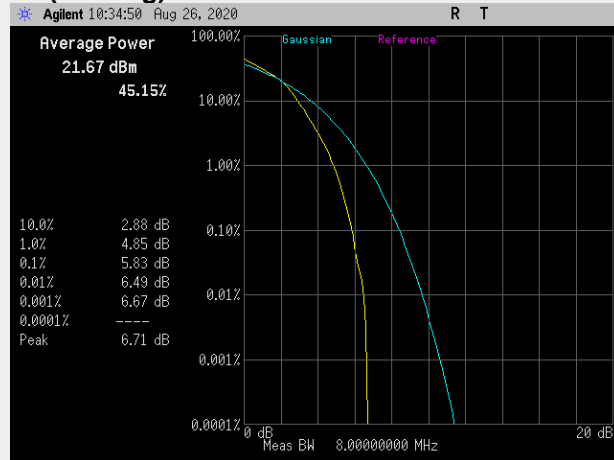

**Frequency: 710.0 MHz Bandwidth: 5MHz Mode: 16QAM**

**RB(Starting):0 RB#8**

**RB(Starting):0 RB#25**

**Frequency: 713.5 MHz Bandwidth: 5MHz Mode: 16QAM**

**RB(Starting):0 RB#8**

**RB(Starting):0 RB#25**

**Frequency: 709.0 MHz Bandwidth: 10MHz Mode: 16QAM**