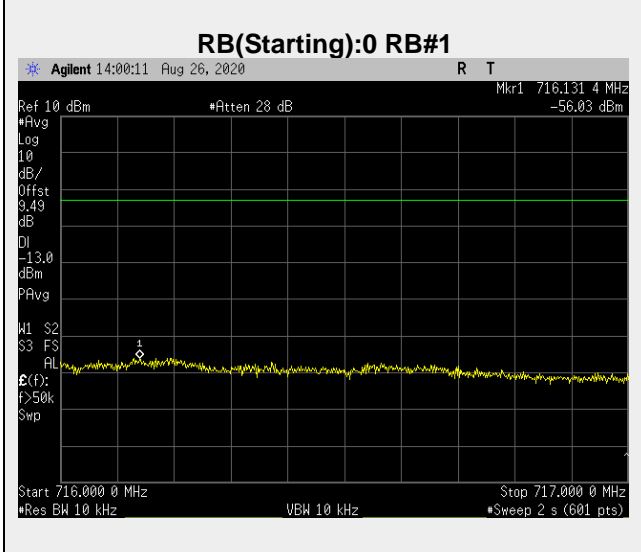

Frequency: 713.5 MHz Bandwidth: 5MHz Mode: QPSK Frequency Range: 716.00 – 717.00 MHz