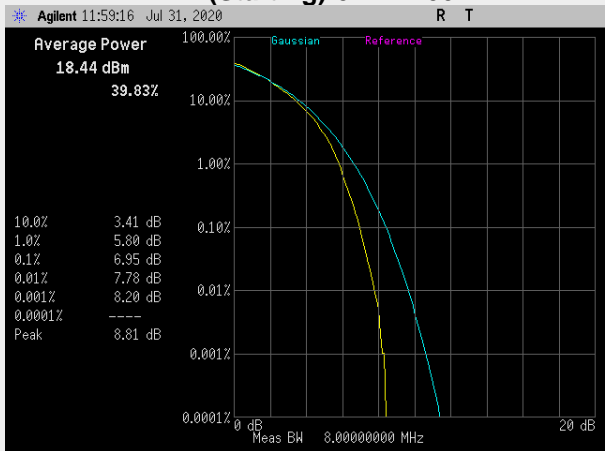

**Frequency: 1902.5 MHz Bandwidth: 15MHz Mode: 16 QAM**

**Frequency: 1860.0 MHz Bandwidth: 20MHz Mode: 16 QAM**

**RB(Starting):0 RB#18**

**RB(Starting):0 RB#100**

**Frequency: 1880.0 MHz Bandwidth: 20MHz Mode: 16 QAM**

**RB(Starting):0 RB#18**

**RB(Starting):0 RB#100**

**Frequency: 1900.0 MHz Bandwidth: 20MHz Mode: 16 QAM**

**Band 12: Peak to Average Ratio**

**Frequency: 701.5 MHz Bandwidth: 5MHz Mode: QPSK**

**Frequency: 707.5 MHz Bandwidth: 5MHz Mode: QPSK**