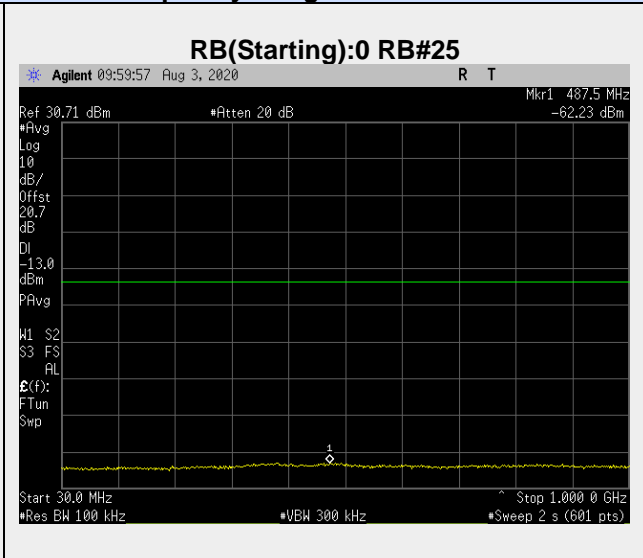

Frequency: 1907.5 MHz Bandwidth: 5MHz Mode: QPSK Frequency Range: 30.00 – 1000.00 MHz