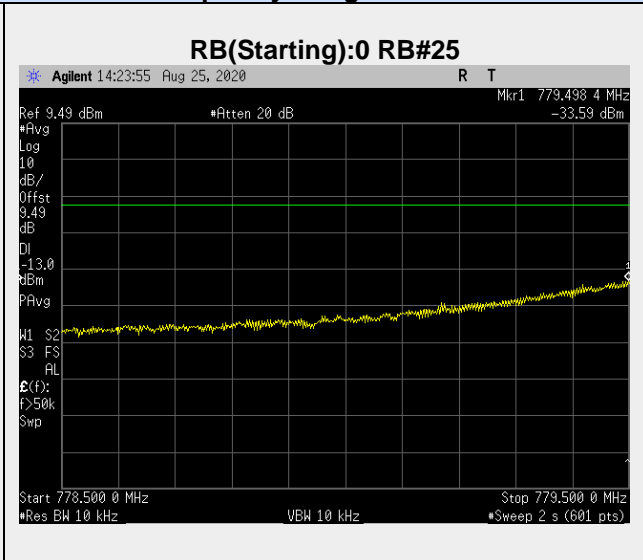

Frequency: 782.0 MHz Bandwidth: 5MHz Mode: QPSK Frequency Range: 778-779 MHz