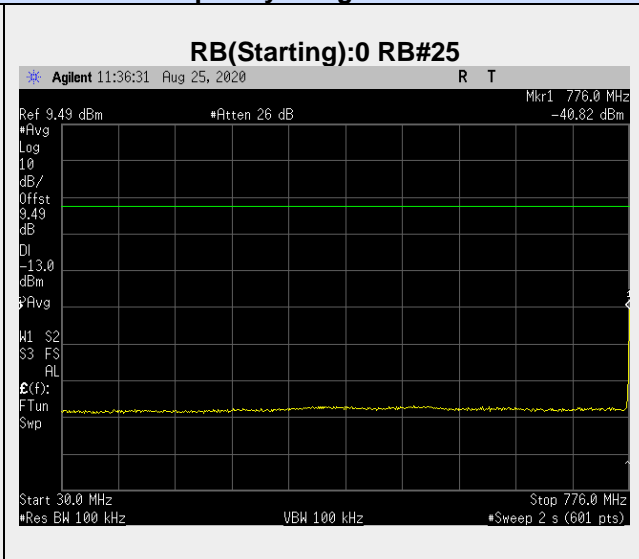

Band 13: Out of Band Emissions

Frequency: 779.5 MHz Bandwidth: 5MHz Mode: QPSK Frequency Range: 30 – 776 MHz