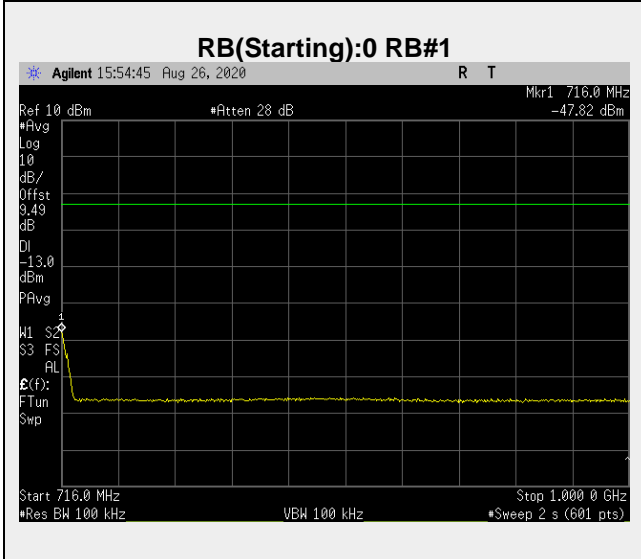

Frequency: 710.0 MHz Bandwidth: 10MHz Mode: QPSK Frequency Range: 716-1000 MHz