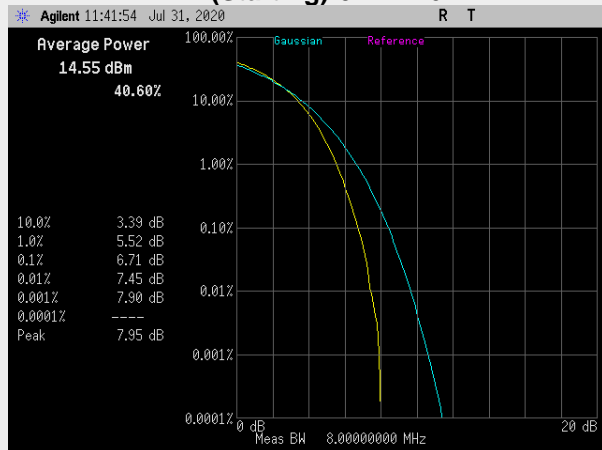

Frequency: 1857.5 MHz Bandwidth: 15MHz Mode: 16 QAM

RB(Starting):0 RB#16