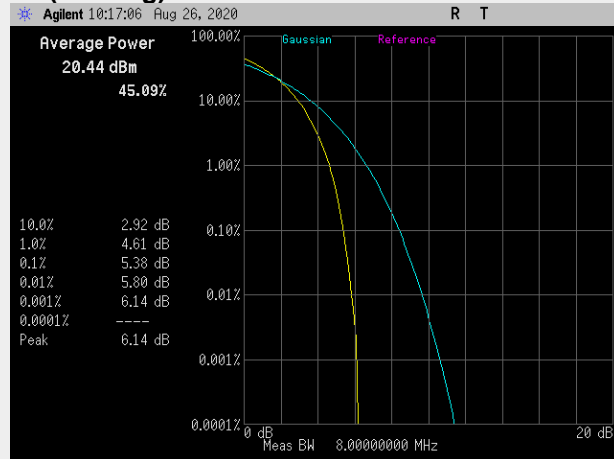

Frequency: 709.0 MHz Bandwidth: 10MHz Mode: 16QAM

RB(Starting):0 RB#12