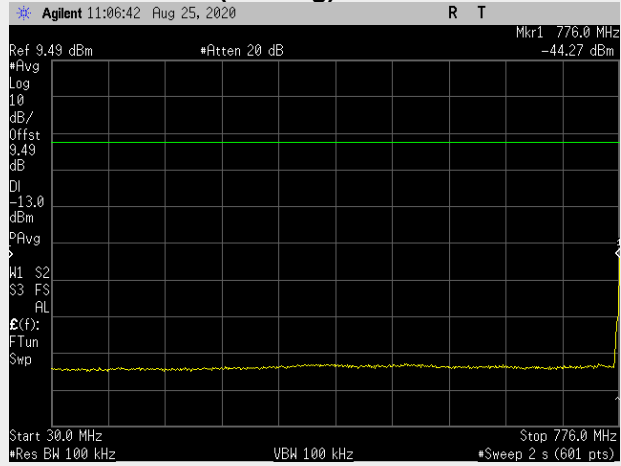

Frequency: 784.5 MHz Bandwidth: 5MHz Mode: QPSK Frequency Range: 1-26 GHz

**Frequency: 782.0 MHz Bandwidth: 10MHz Mode: QPSK Frequency Range: 30 – 776 MHz**

**RB(Starting):0 RB#1**

**RB(Starting):0 RB#50**