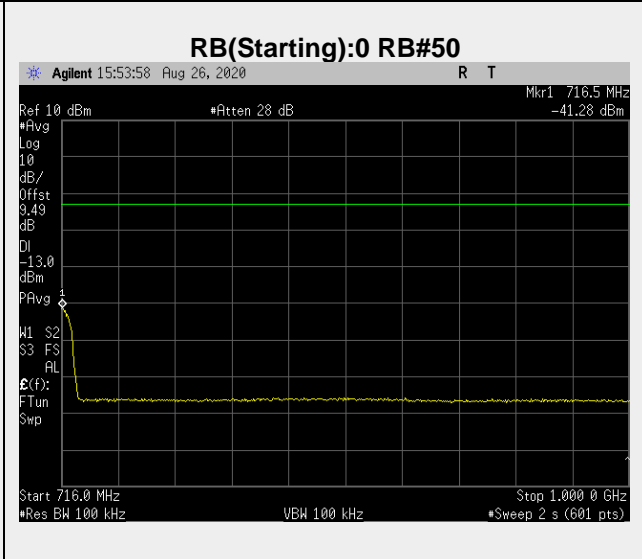

Frequency: 710.0 MHz Bandwidth: 10MHz Mode: QPSK Frequency Range: 716-1000 MHz