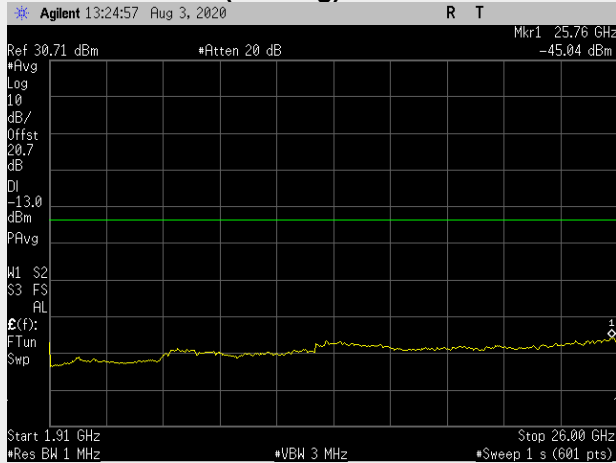

Frequency: 1880.0 MHz Bandwidth: 15MHz Mode: QPSK Frequency Range: 1910.00 – 26000.00MHz

RB(Starting):0 RB#1