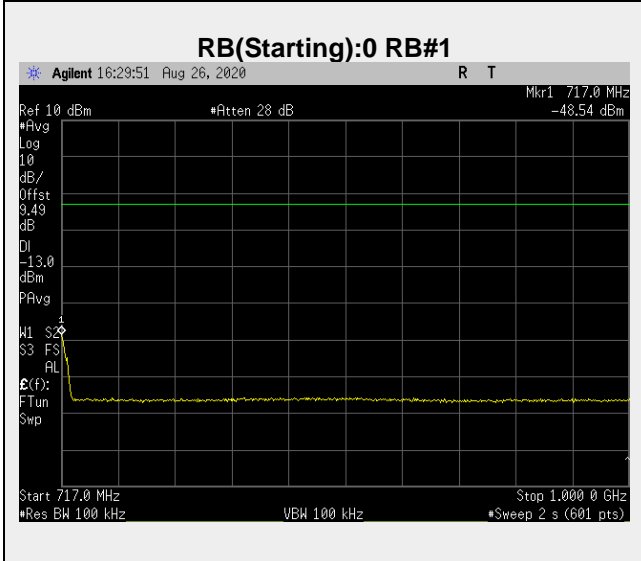

Frequency: 711.0 MHz Bandwidth: 10MHz Mode: QPSK Frequency Range: 717-1000 MHz