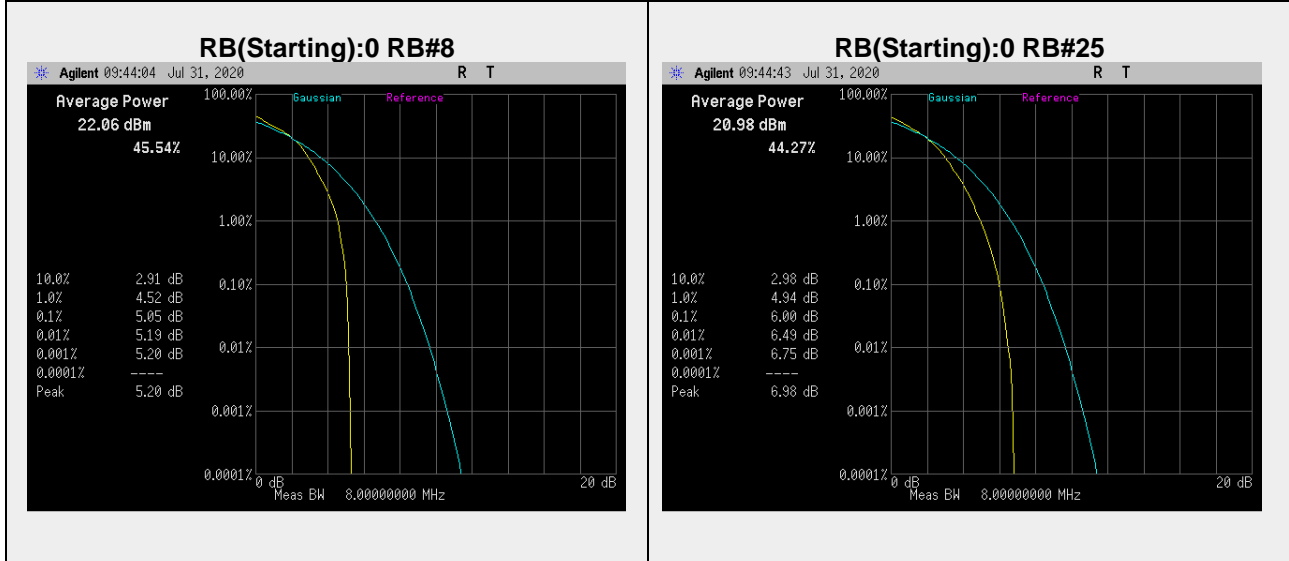

Frequency: 1880.0 MHz Bandwidth: 5MHz Mode: 16 QAM