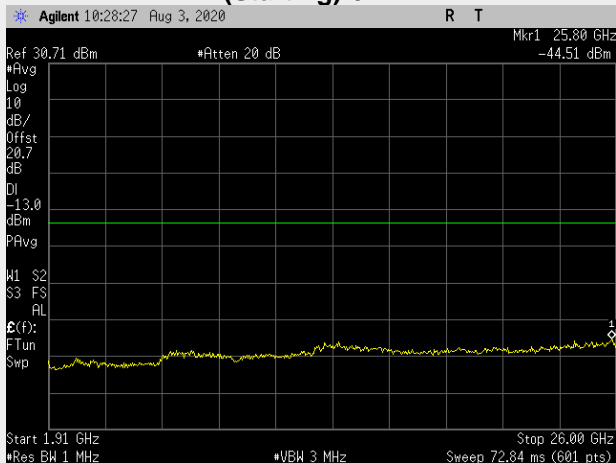

**RB(Starting):0 RB#1**

**RB(Starting):0 RB#100**

**Frequency: 1852.5 MHz Bandwidth: 5MHz Mode: QPSK Frequency Range: 1910.00 – 26000.00MHz**

**RB(Starting):0 RB#1**

**RB(Starting):0 RB#25**

**Frequency: 1880.0 MHz Bandwidth: 5MHz Mode: QPSK Frequency Range: 1910.00 – 26000.00MHz**