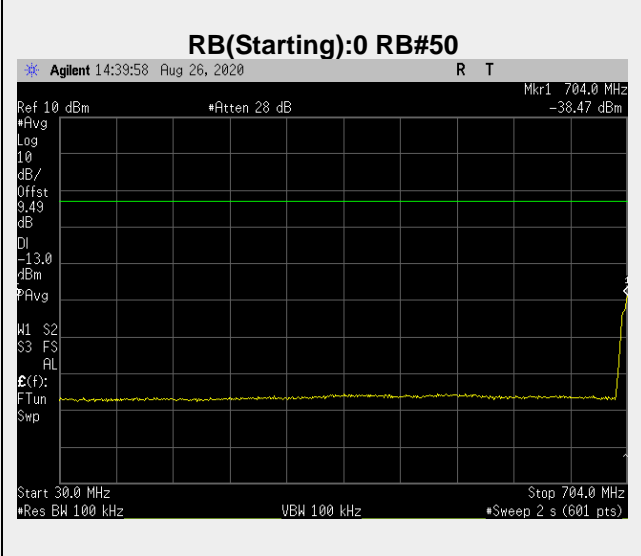

Frequency: 710.0 MHz Bandwidth: 10MHz Mode: QPSK Frequency Range: 30.00 – 704.00 MHz