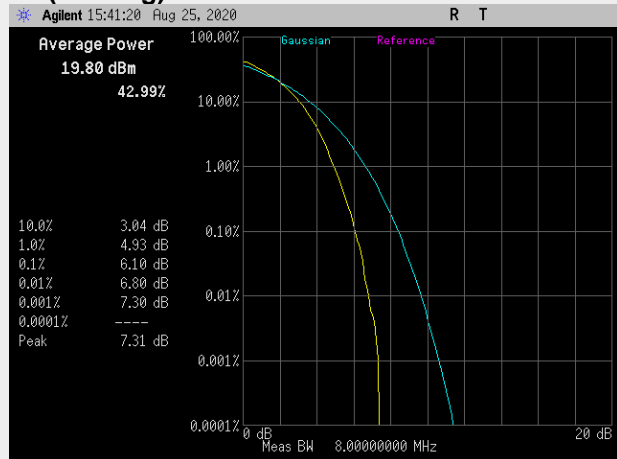

**RB(Starting):0 RB#25**

**Frequency: 704.0 MHz Bandwidth: 10MHz Mode: 16QAM**

**RB(Starting):0 RB#12**

**RB(Starting):0 RB#50**

**Frequency: 707.5 MHz Bandwidth: 10MHz Mode: 16QAM**

**RB(Starting):0 RB#12**

**RB(Starting):0 RB#50**

**Frequency: 711.0 MHz Bandwidth: 10MHz Mode: 16QAM**

**RB(Starting):0 RB#12**

**RB(Starting):0 RB#50**

**Band 13: Peak to Average Ratio**

**Frequency: 784.5 MHz Bandwidth: 5MHz Mode: QPSK**