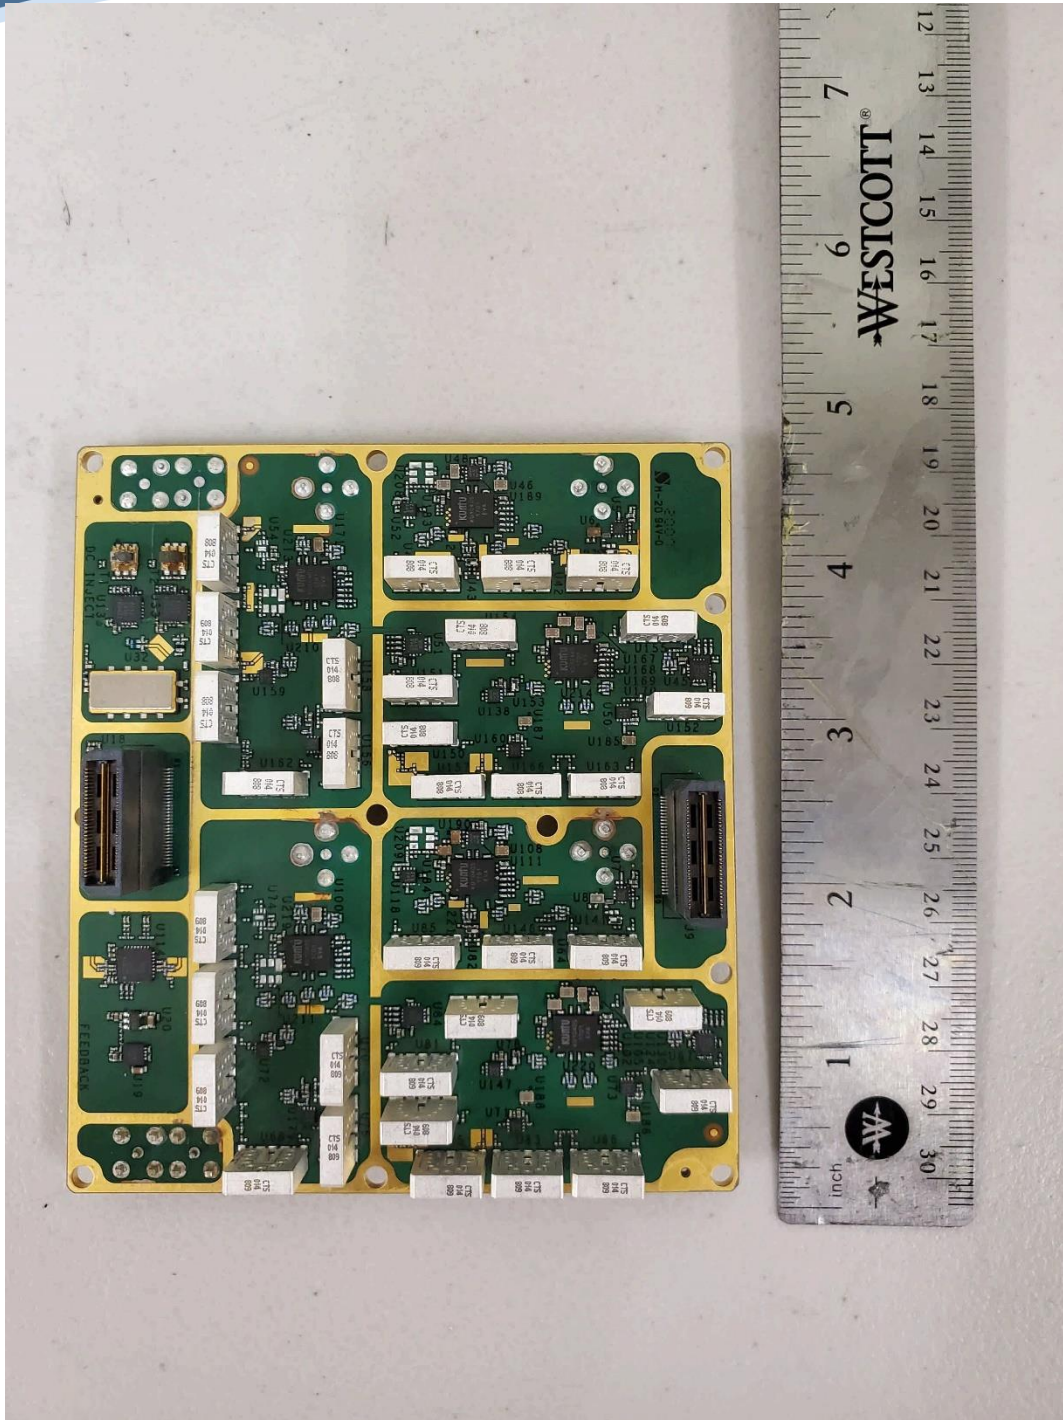

PHOTOS - INTERNAL

Company: Kumu Networks Inc

Product Name: KUMU KR5 Relay

Report No.: KUMU06 Internal Photos

1. Internal Photographs

1.1.1. Product - Internal

AC Board Bottom

AC Board Top