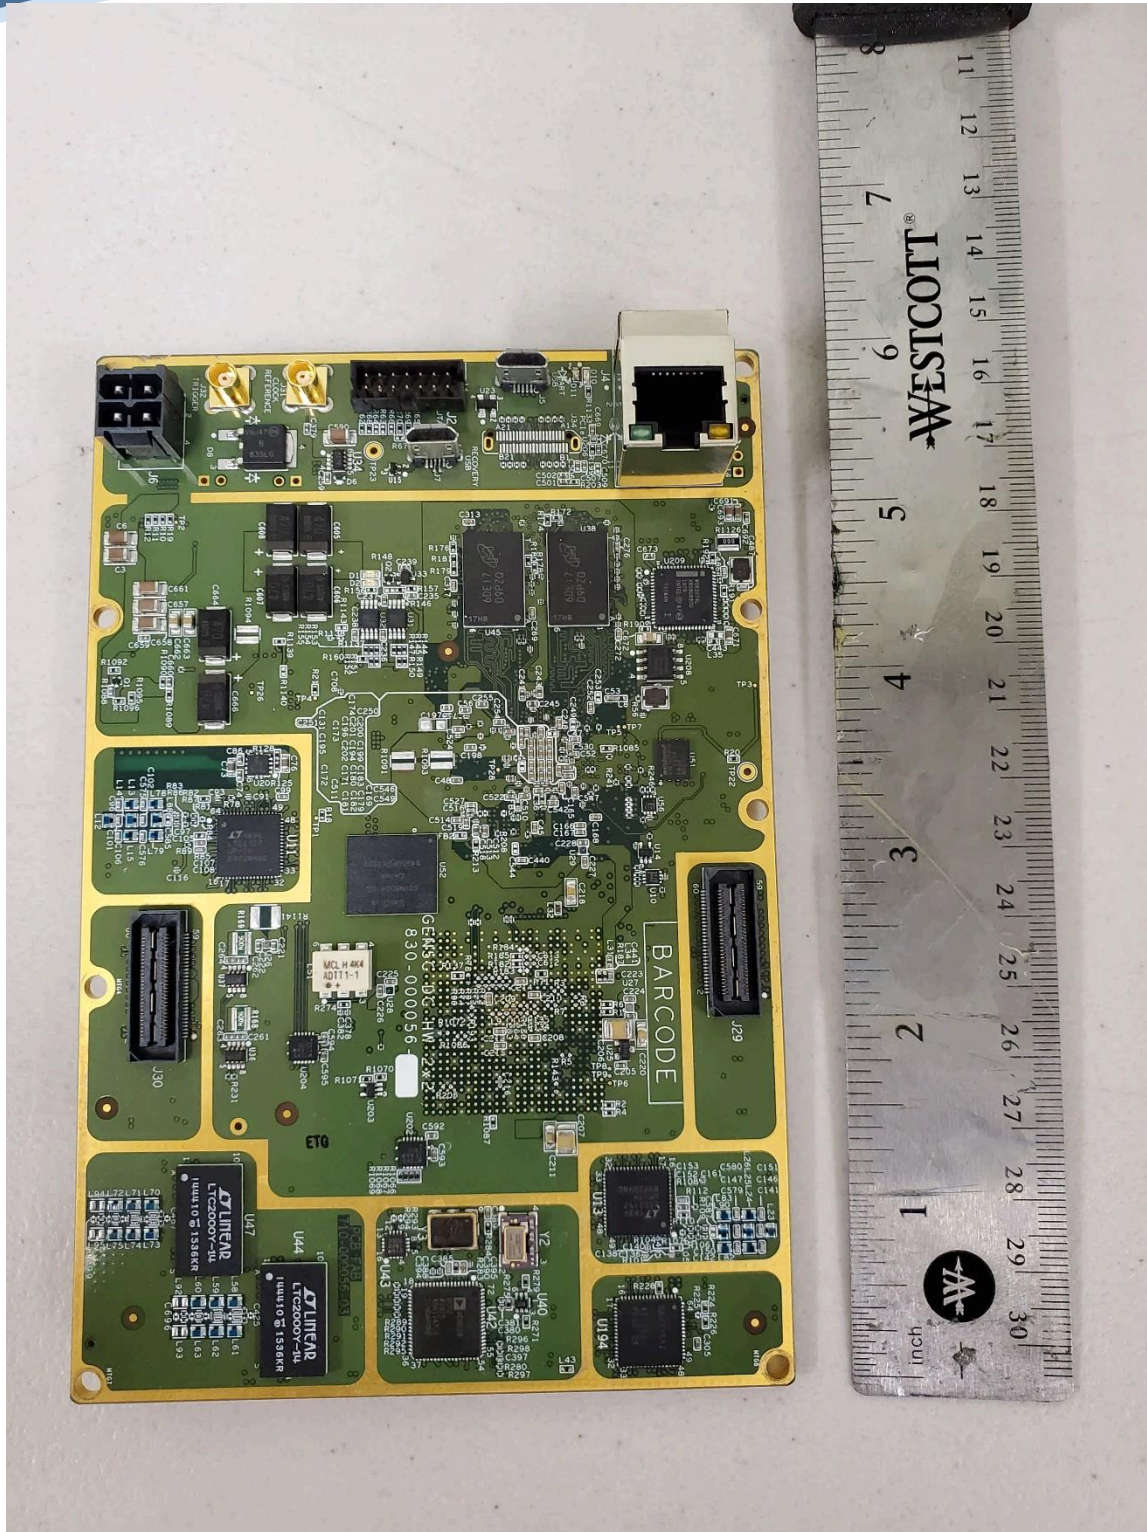

PHOTOS - INTERNAL

Company: Kumu Networks Inc

Product Name: KUMU KR5 Relay

Report No.: KUMU06 Internal Photos

1. Internal Photographs

1.1.1. Product - Internal

AC Board Bottom

AC Board Top