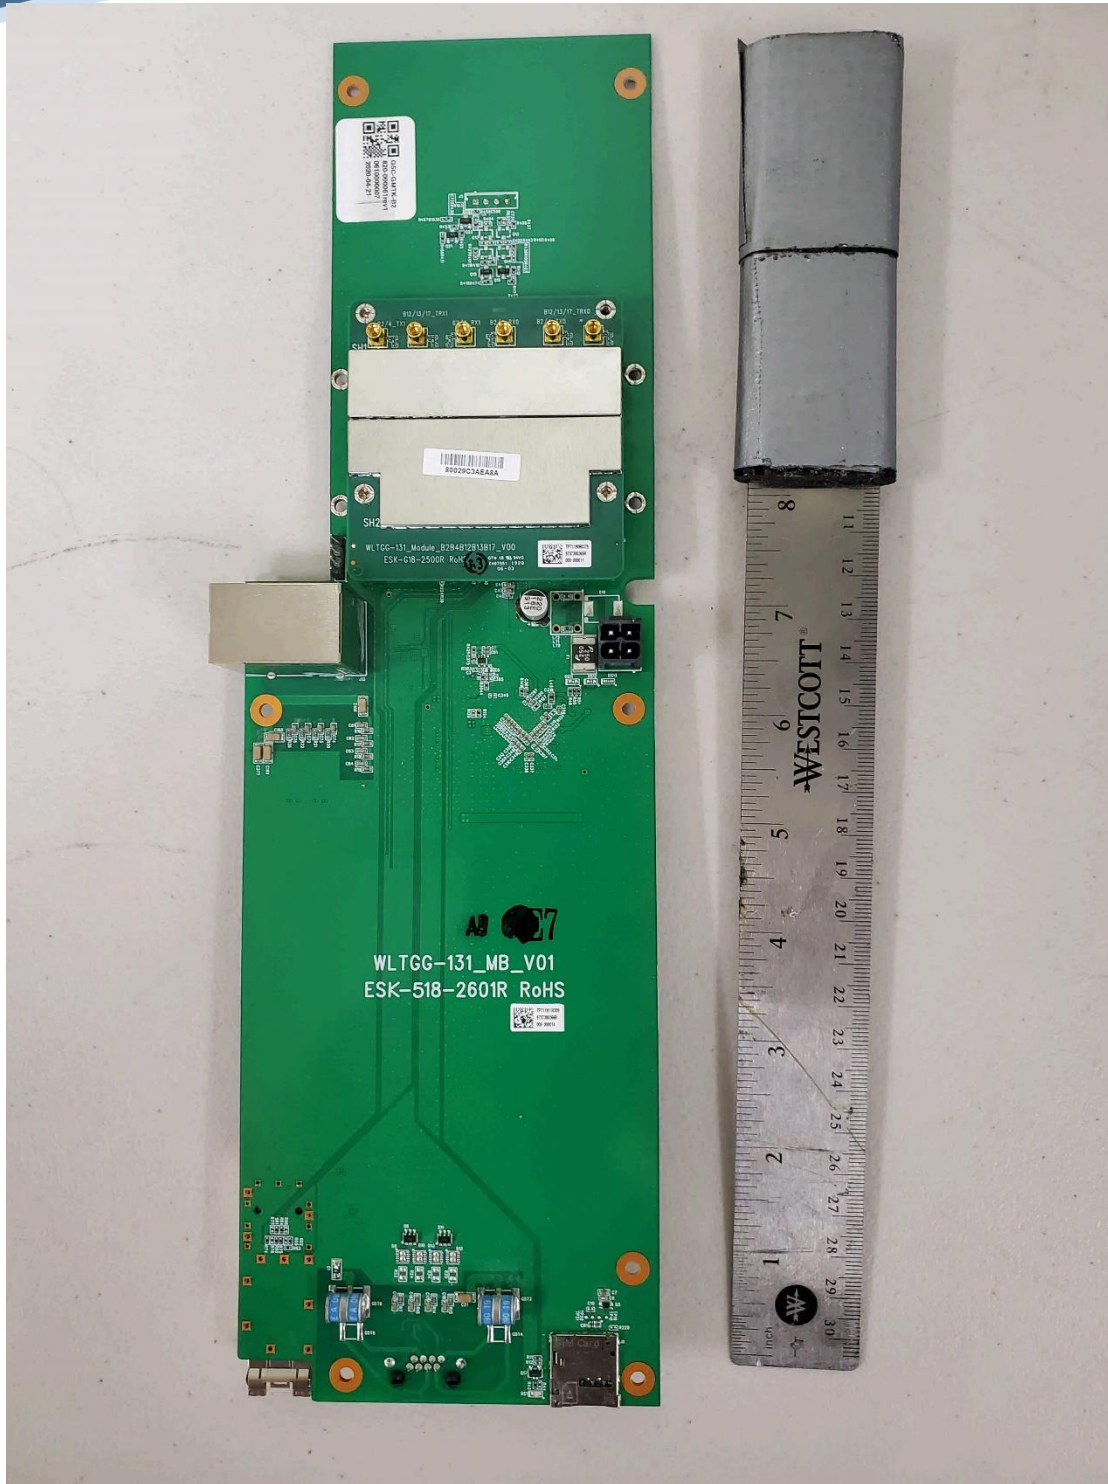

PHOTOS - INTERNAL

Company: Kumu Networks Inc

Product Name: KUMU KR5 Relay

Report No.: KUMU06 Internal Photos

1. Internal Photographs

1.1.1. Product - Internal

AC Board Bottom

AC Board Top

DC Board

Kumu Module

Kumu Module Duplexer BD OnTop

Relay Bottom Level

UE Board

575 Boulder Court
Pleasanton, California 94566, USA
Tel: +1 (925) 462 0304
Fax: +1 (925) 462 0306
www.micomlabs.com