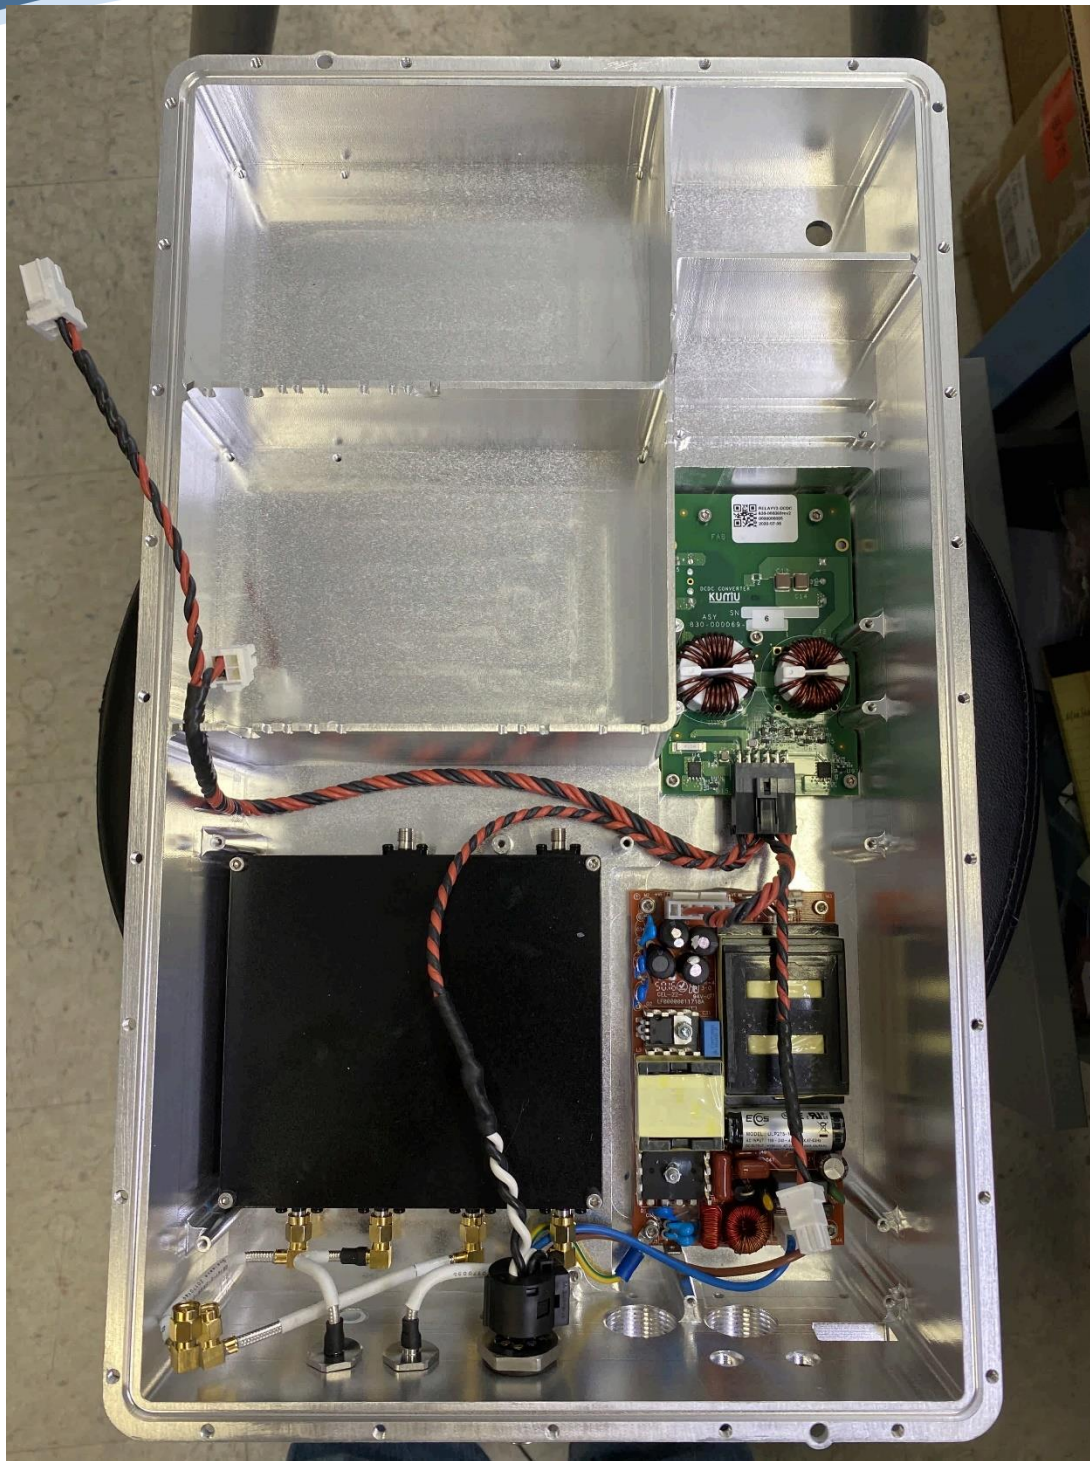

PHOTOS - INTERNAL

Company: Kumu Networks Inc

Product Name: KUMU KR5 Relay

Report No.: KUMU06 Internal Photos

1. Internal Photographs

1.1.1. Product - Internal

AC Board Bottom

AC Board Top

DC Board

Kumu Module

Kumu Module Duplexer BD OnTop

Relay Bottom Level

UE Board

575 Boulder Court
Pleasanton, California 94566, USA
Tel: +1 (925) 462 0304
Fax: +1 (925) 462 0306
www.micomlabs.com