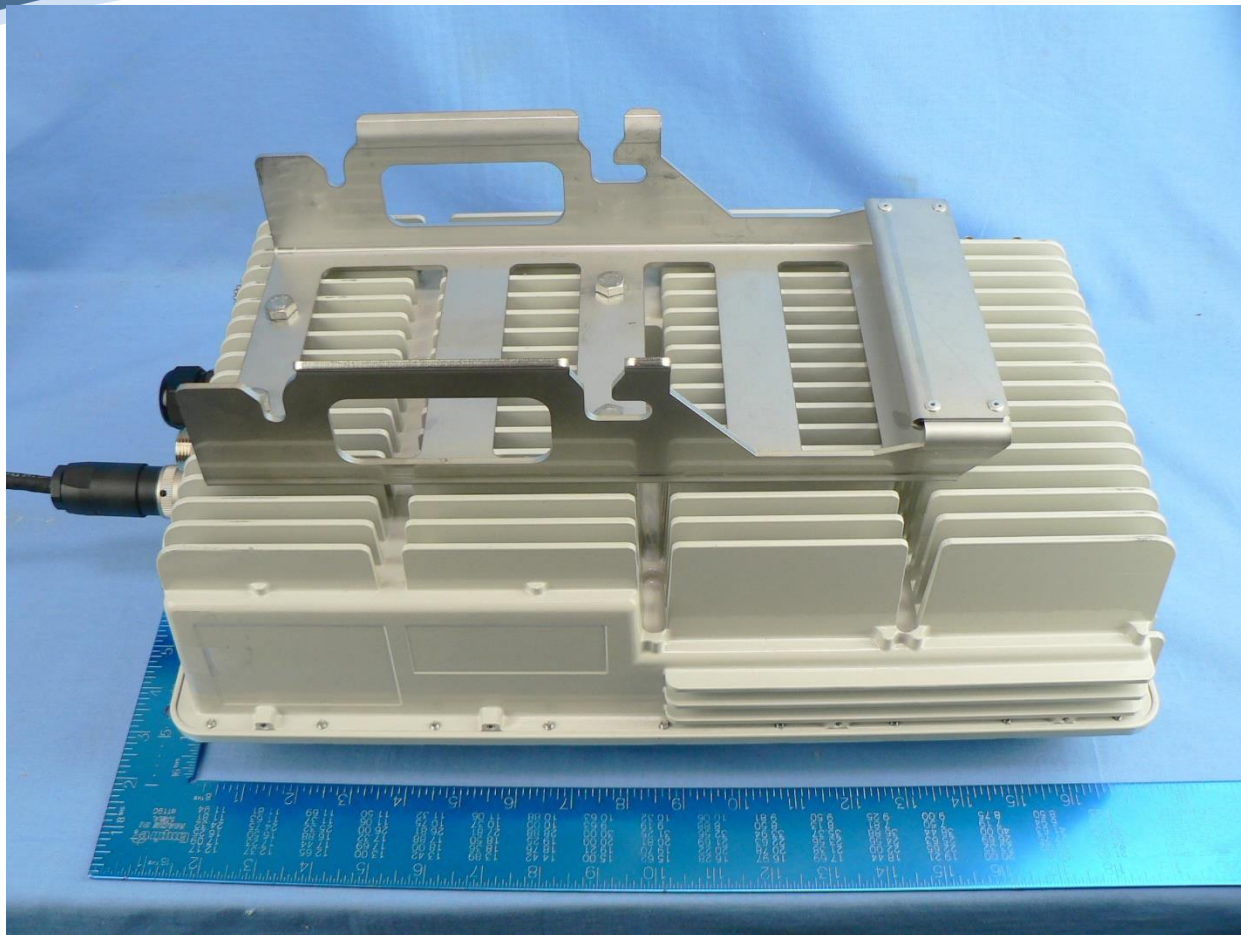

PHOTOS - EXTERNAL

Company: Kumu Networks Inc

Product Name: Relay 2.0

Report No.: KUMU06 – External Photos

1. External Photographs

1.1.1. Product - External

EUT Bottom

EUT Front