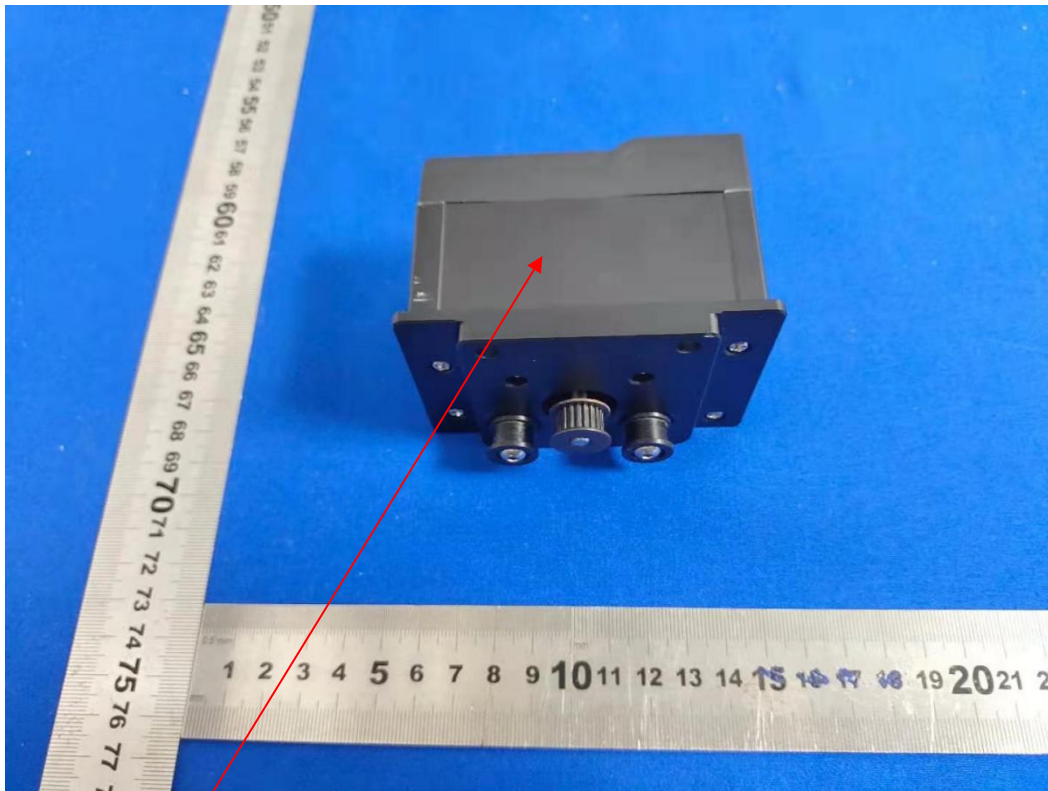

Label and Label Location

FCC ID: 2ANIV-RT108

L\*W: 20mm\*17mm

white font on a Black label