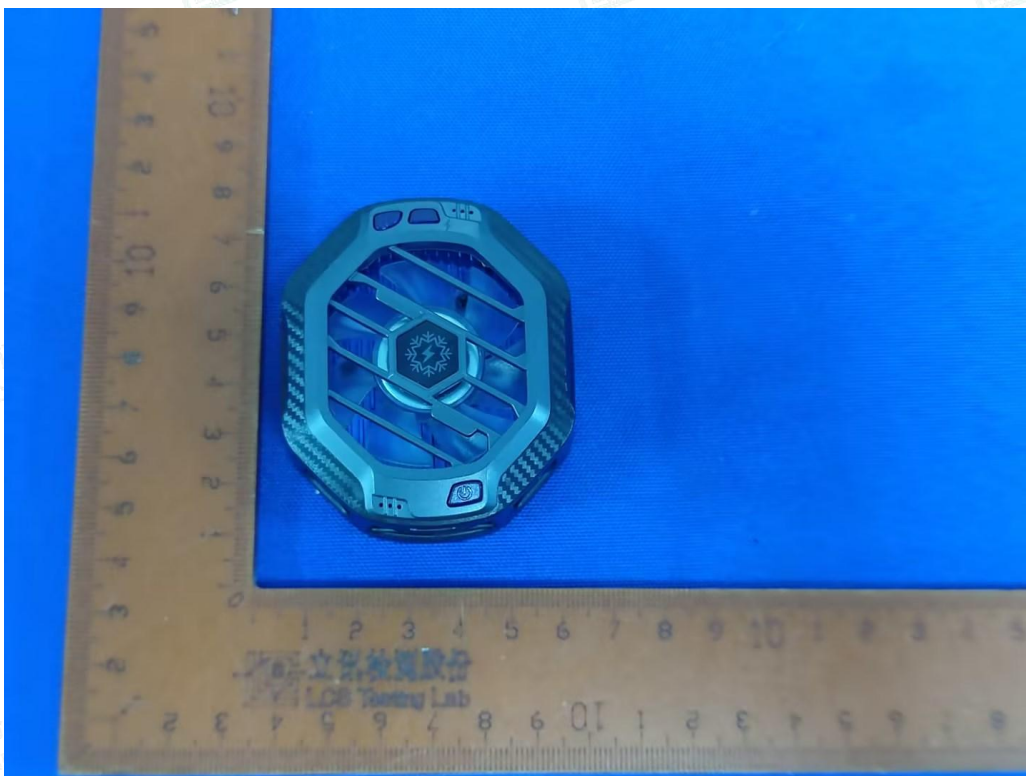

EXTERIOR PHOTOGRAPHS

Fig. 1

Fig. 2

Shenzhen LCS Compliance Testing Laboratory Ltd.

Add: 101, 201 Bldg A & 301 Bldg C, Juji Industrial Park Yabianxueziwei, Shajing Street, Baoan District, Shenzhen, 518000, China