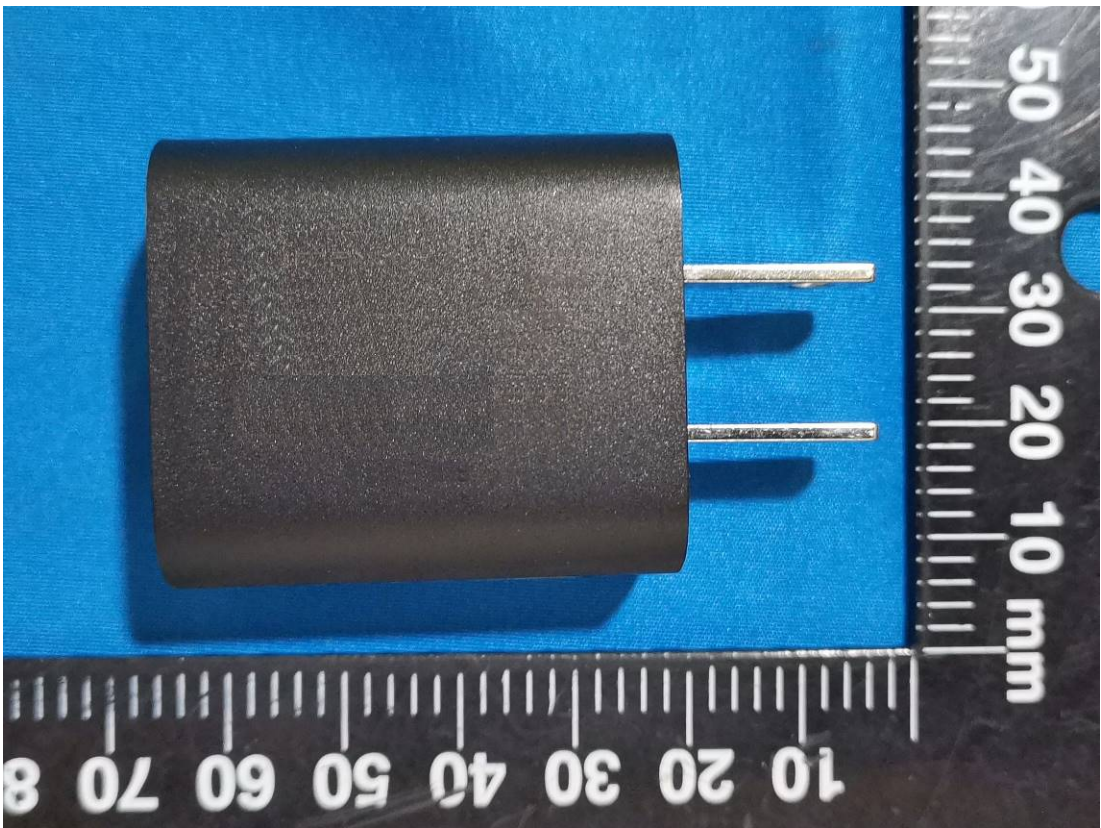

EXHIBIT B - EUT EXTERNAL PHOTOGRAPHS

Switching Power Supply

MODEL:CH010A05015001

INPUT:100-240V~50/60Hz 0.3A Max

OUTPUT:5.0V $\overline{=}$ 1.5A 7.5W

MADE IN CHINA