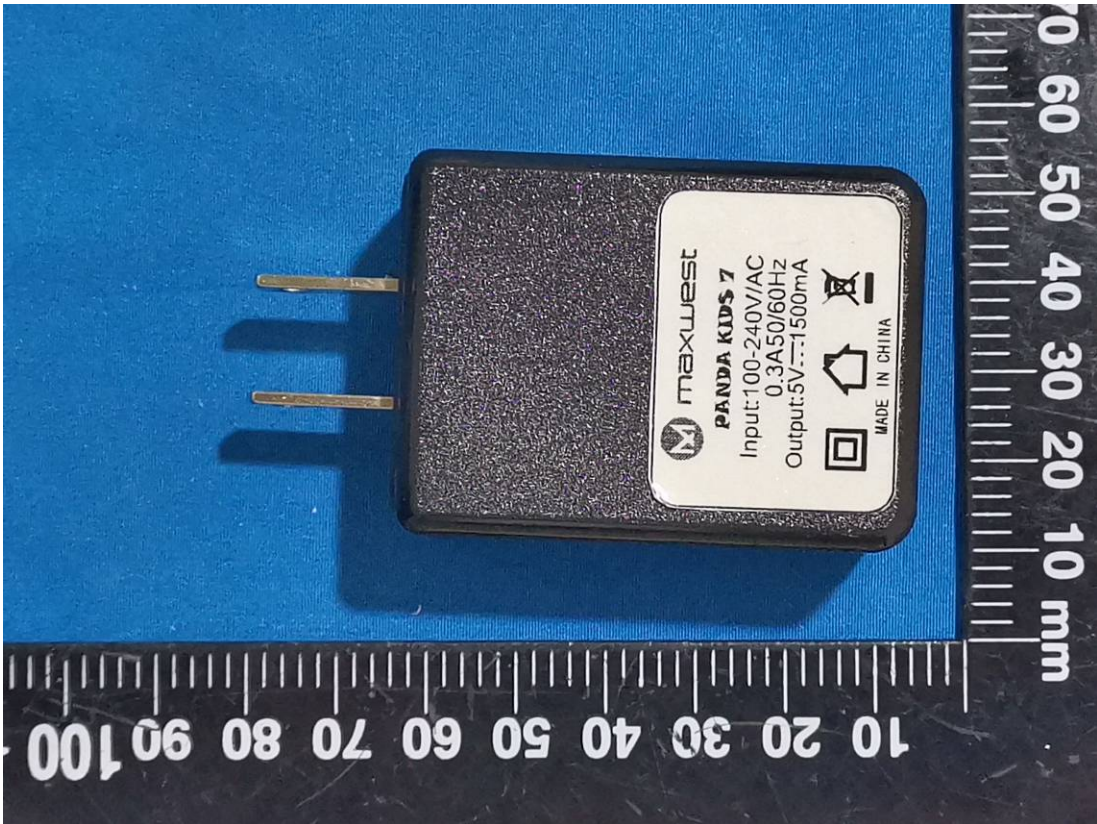

**EXHIBIT B - EUT EXTERNAL PHOTOGRAPHS**

AUX Port&Micro USB Port

SD Card Slot

maxwest

**PANDA KIDS 7**

Input: 100-240V/AC

0.3A 50/60Hz

Output: 5V  $\overline{\text{---}}$  1500mA