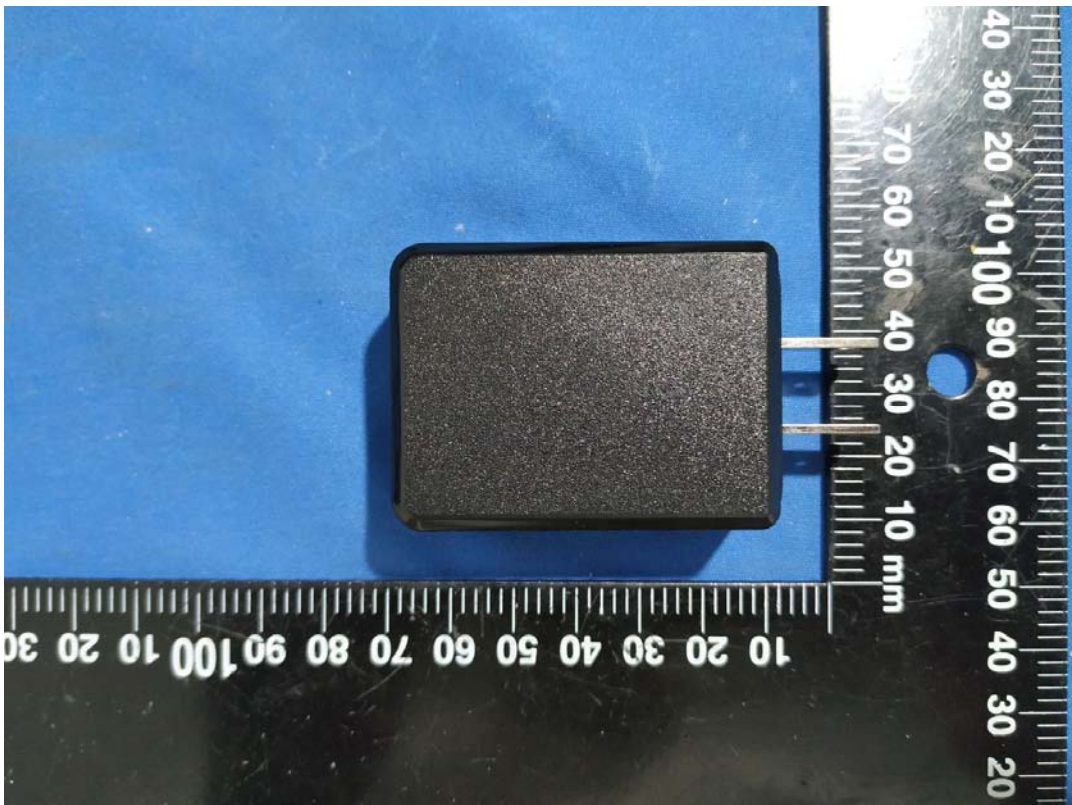

**EXHIBIT B - EUT EXTERNAL PHOTOGRAPHS**

Port

maxwest

***nitro 70***

Input: 100-240V/AC

0.3A 50/60Hz

Output: 5V --- 1500mA

MADE IN CHINA