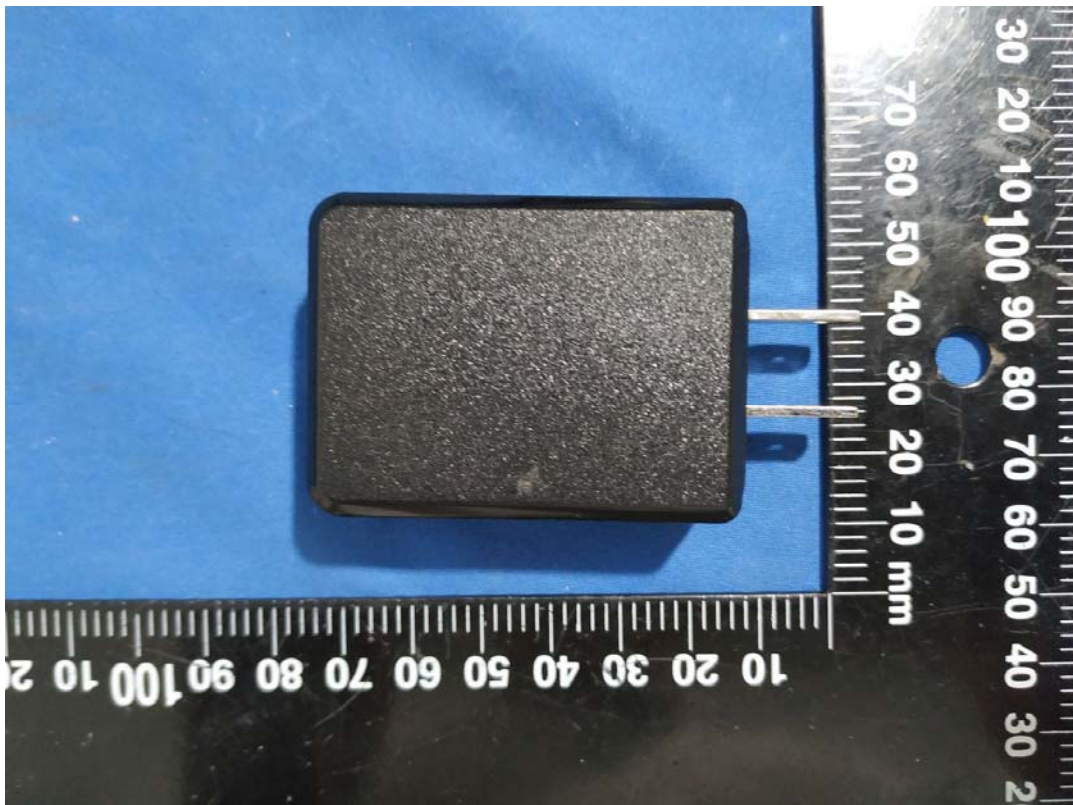

**EXHIBIT B - EUT EXTERNAL PHOTOGRAPHS**

Port

maxwest

***nitro 70***

Input: 100-240V/AC

0.3A 50/60Hz

Output: 5V --- 1500mA

MADE IN CHINA