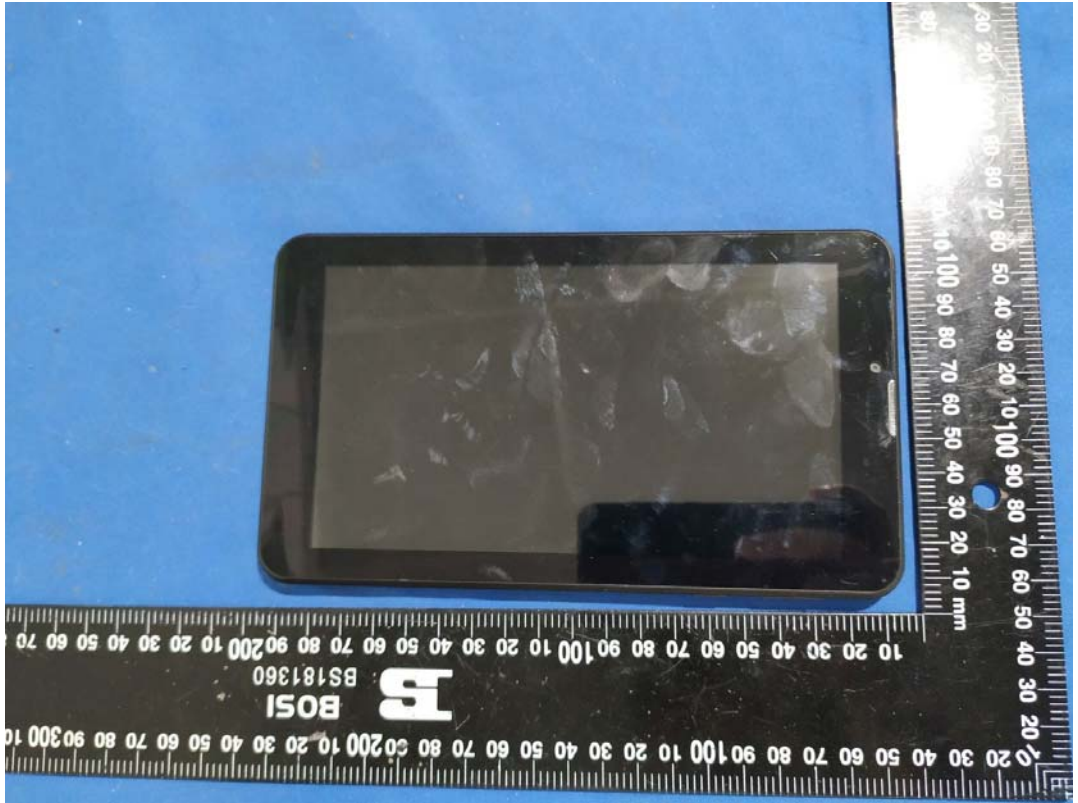

**EXHIBIT B - EUT EXTERNAL PHOTOGRAPHS**

Port

maxwest

***nitro 70***

Input: 100-240V/AC

0.3A 50/60Hz

Output: 5V --- 1500mA

MADE IN CHINA