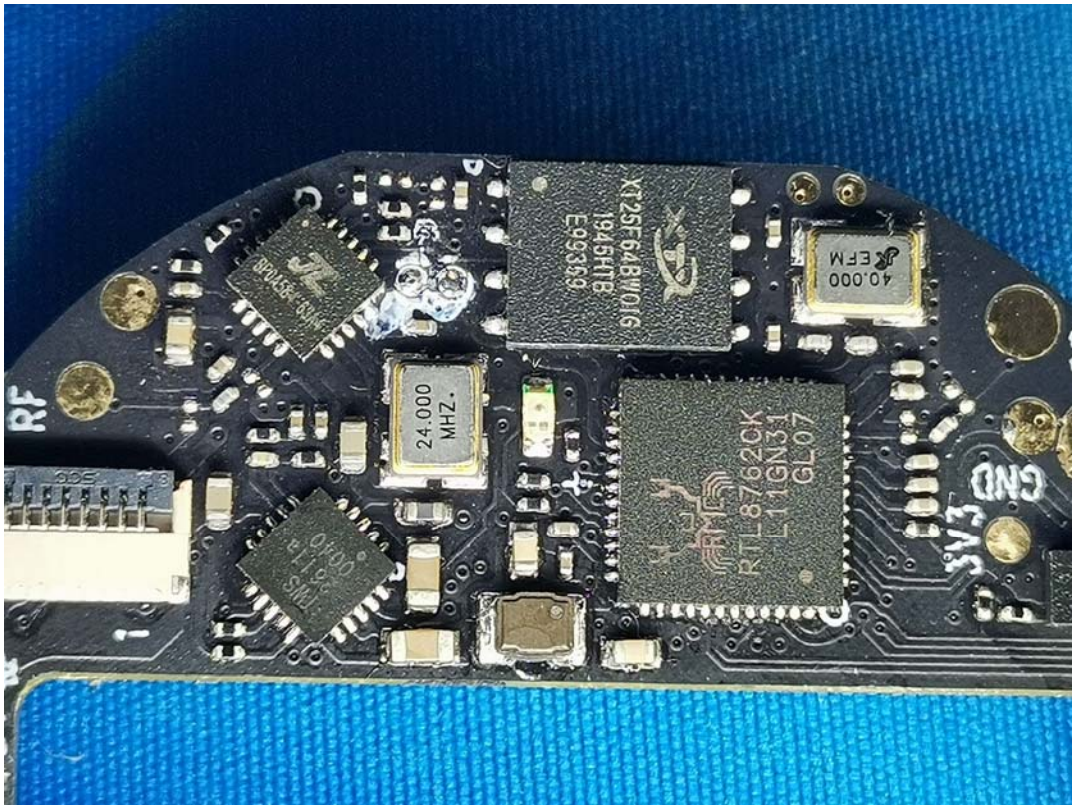

**EXHIBIT C - EUT INTERNAL PHOTOGRAPHS**

Bluetooth BDR/EDR Antenna

BLE Antenna

-YQ 531528  
3.7V 210mAh  
+0.777Wh 2107