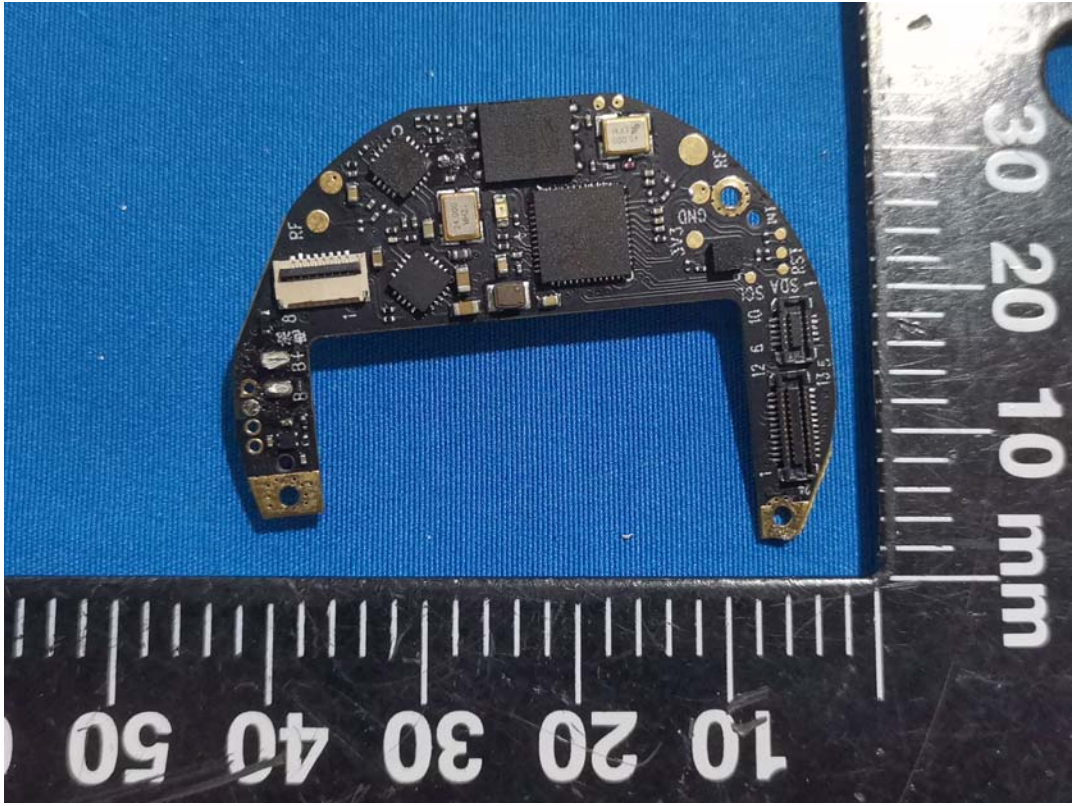

**EXHIBIT C - EUT INTERNAL PHOTOGRAPHS**

Bluetooth BDR/EDR Antenna

BLE Antenna

-YQ 531528  
3.7V 210mAh  
+0.777Wh 2107