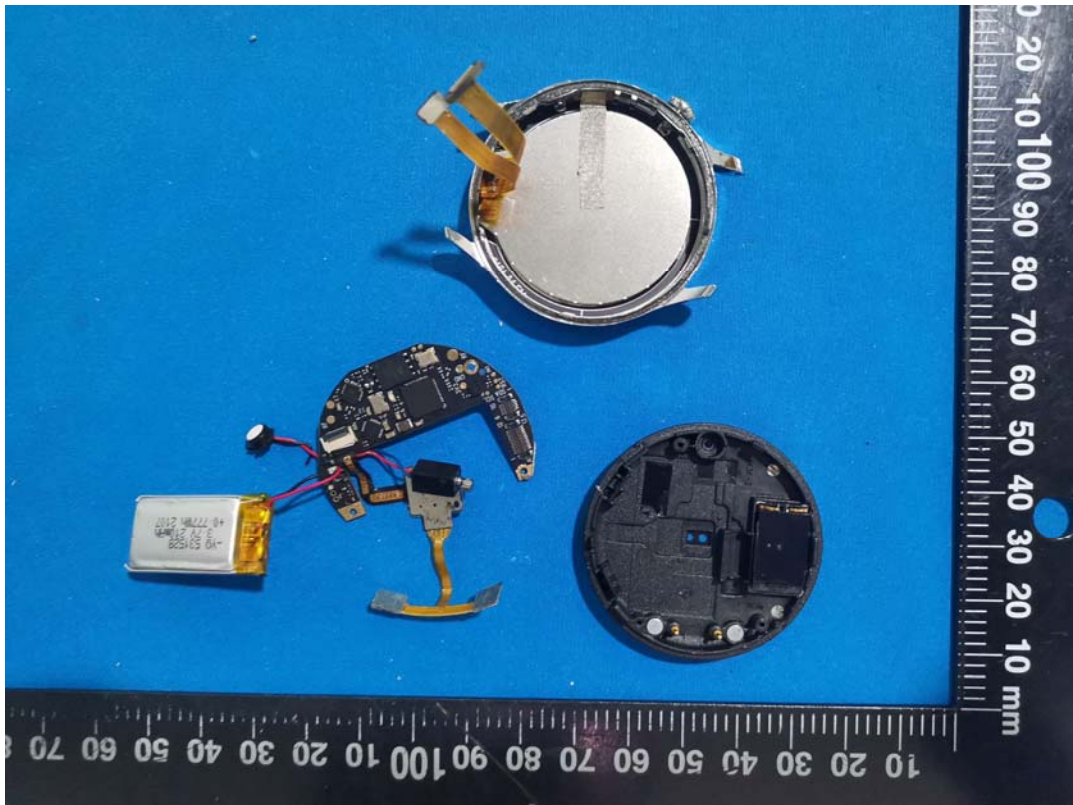

**EXHIBIT C - EUT INTERNAL PHOTOGRAPHS**

Bluetooth BDR/EDR Antenna

BLE Antenna

-YQ 531528  
3.7V 210mAh  
+0.777Wh 2107