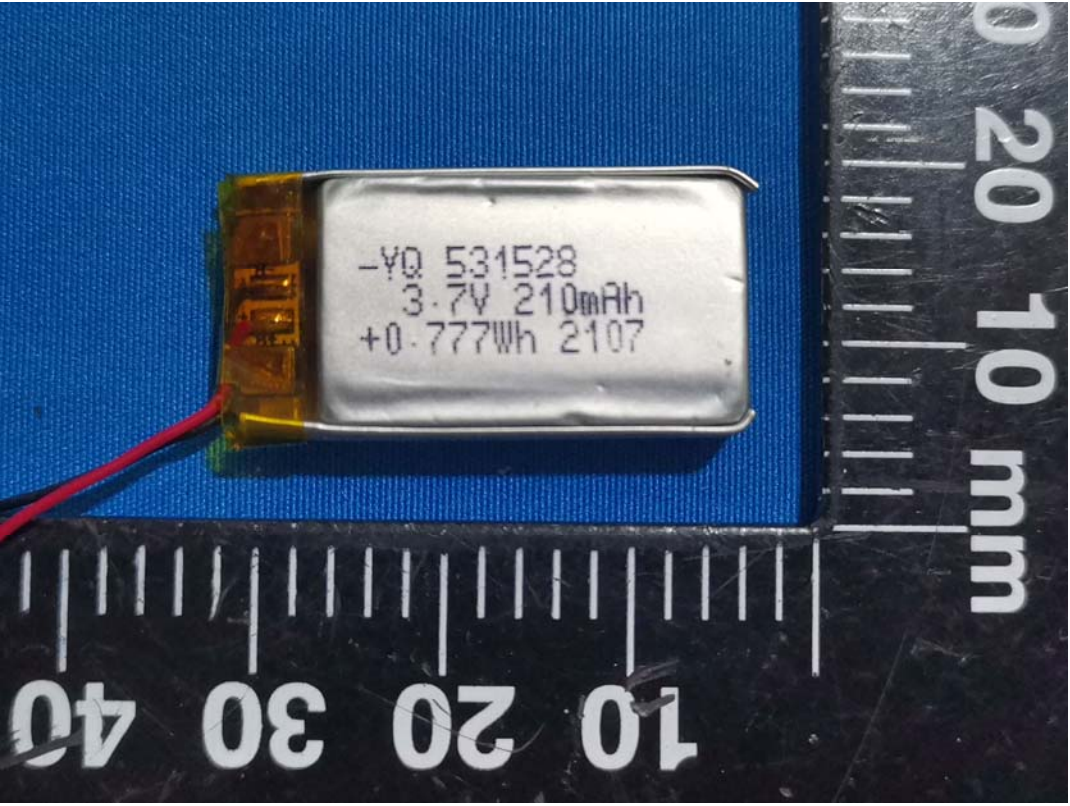

**EXHIBIT C - EUT INTERNAL PHOTOGRAPHS**

Bluetooth BDR/EDR Antenna

BLE Antenna

-YQ 531528  
3.7V 210mAh  
+0.777Wh 2107