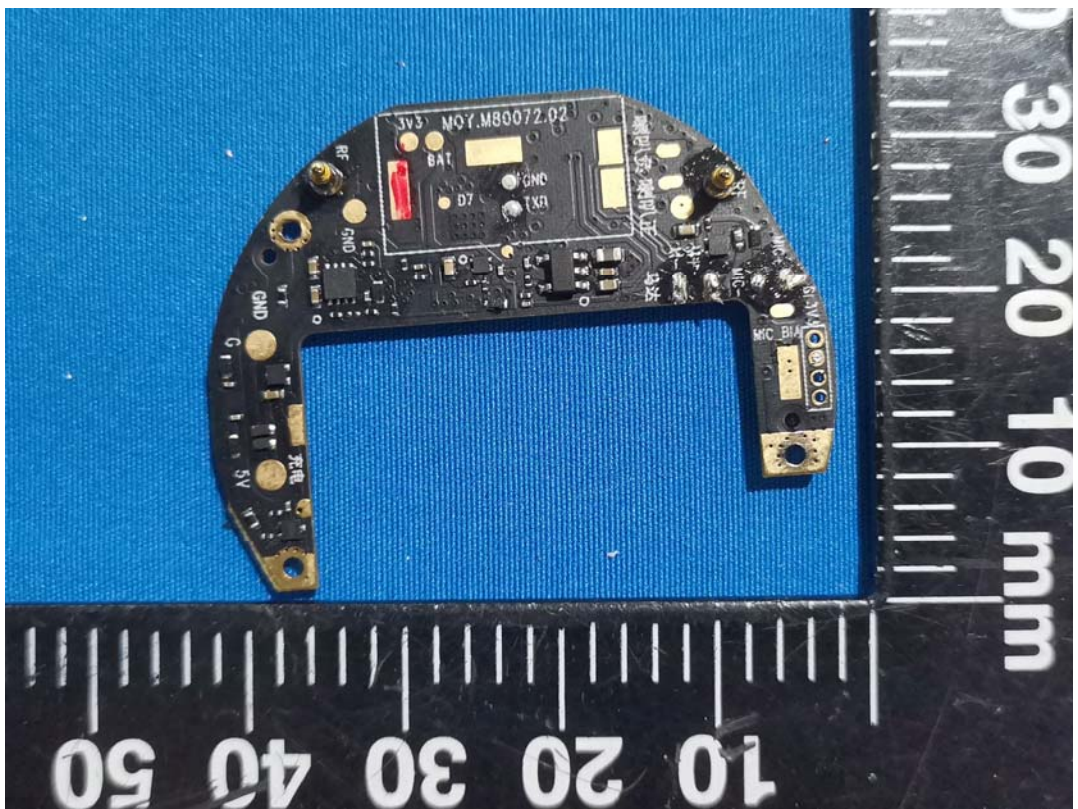

**EXHIBIT C - EUT INTERNAL PHOTOGRAPHS**

Bluetooth BDR/EDR Antenna

BLE Antenna

-YQ 531528  
3.7V 210mAh  
+0.777Wh 2107