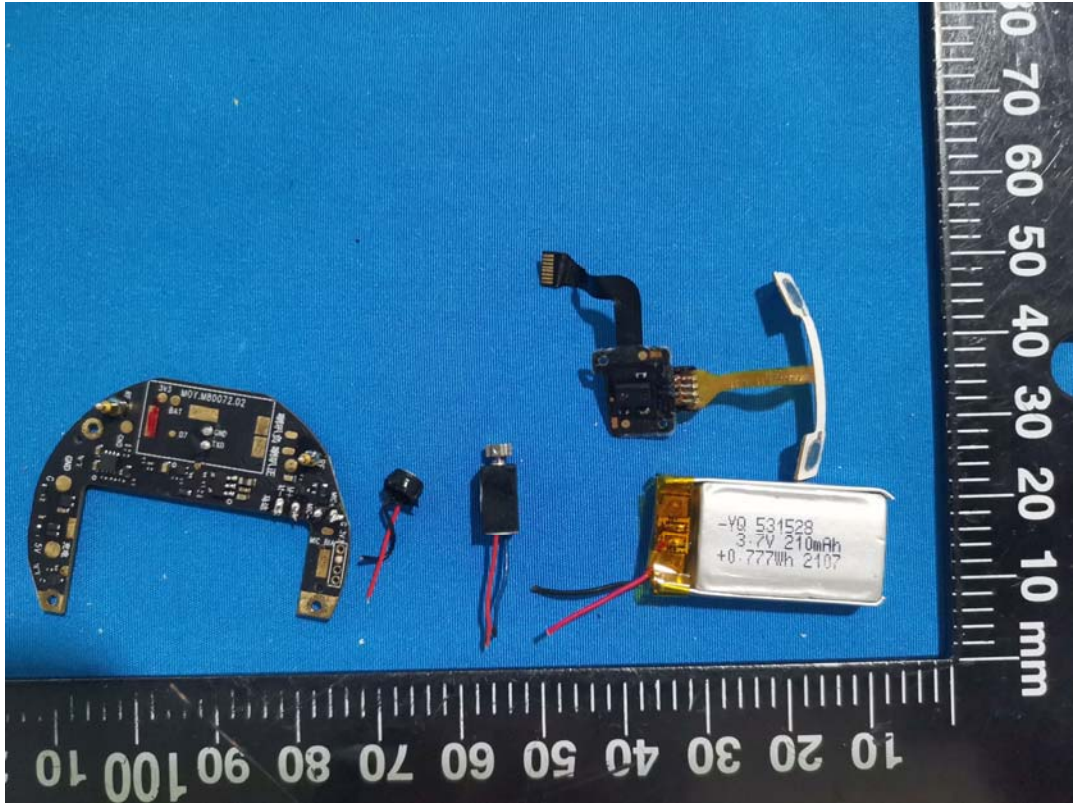

**EXHIBIT C - EUT INTERNAL PHOTOGRAPHS**

Bluetooth BDR/EDR Antenna

BLE Antenna

-YQ 531528  
3.7V 210mAh  
+0.777Wh 2107