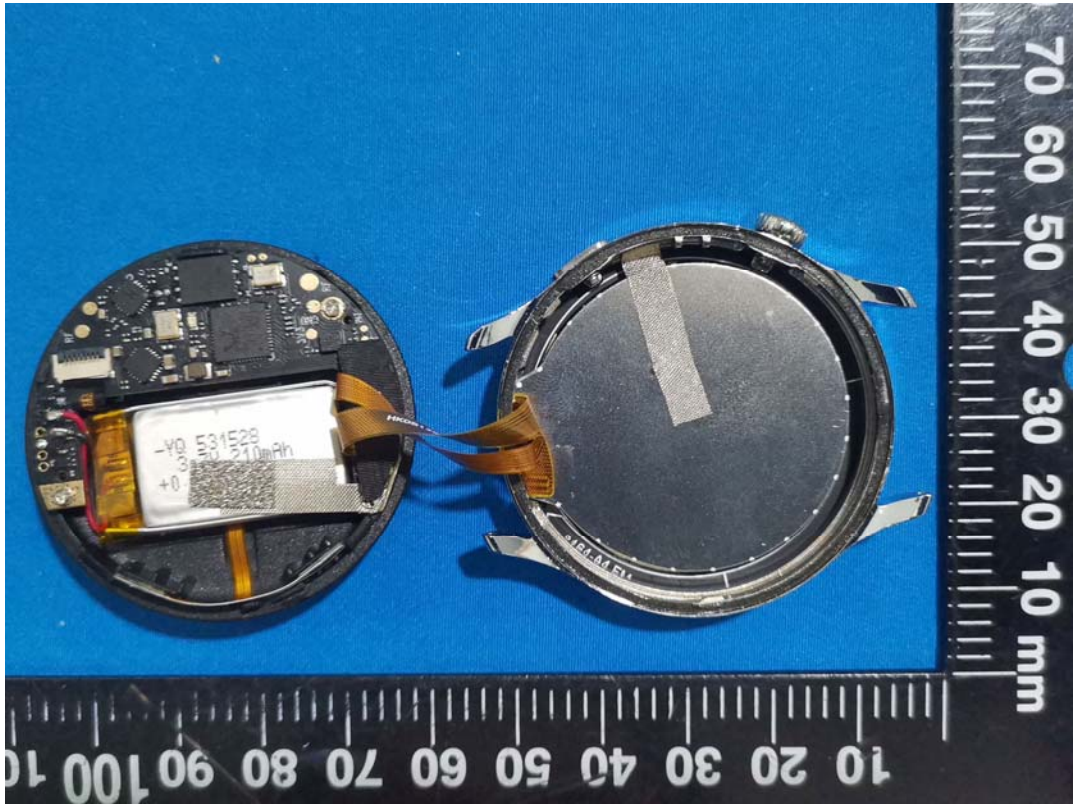

**EXHIBIT C - EUT INTERNAL PHOTOGRAPHS**

Bluetooth BDR/EDR Antenna

BLE Antenna

-YQ 531528  
3.7V 210mAh  
+0.777Wh 2107