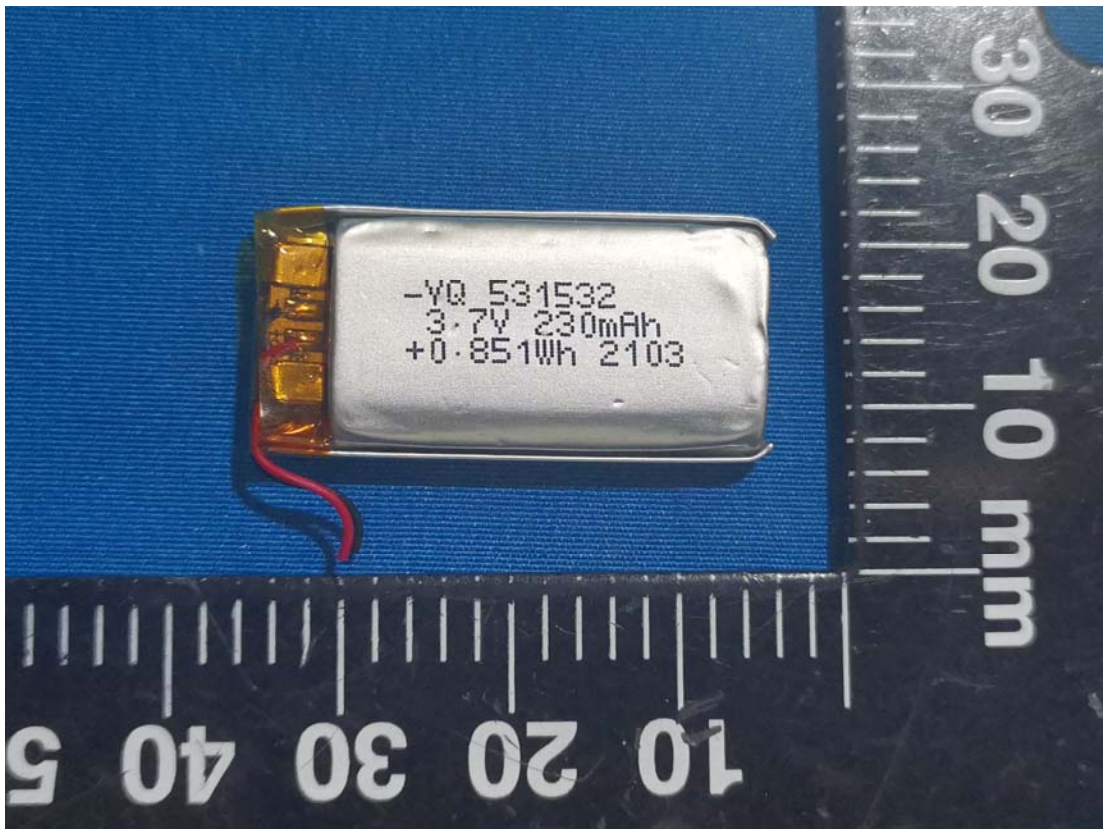

RTL Chip(BLE only)

BK Chip(Bluetooth+BLE)

RTL Chip Antenna

BK Chip Antenna

-YQ 531532
3.7V 230mAh
+0.851Wh 2103