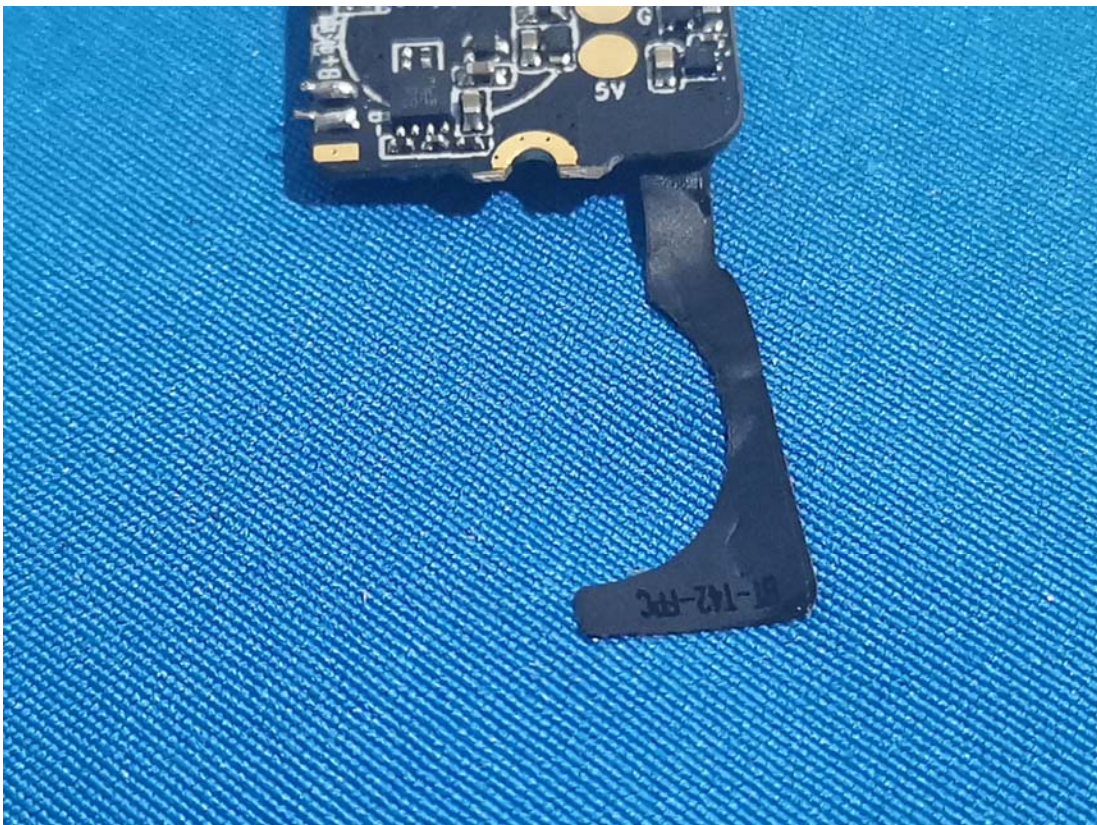

RTL Chip(BLE only)

BK Chip(Bluetooth+BLE)

RTL Chip Antenna

BK Chip Antenna

-YQ 531532
3.7V 230mAh
+0.851Wh 2103