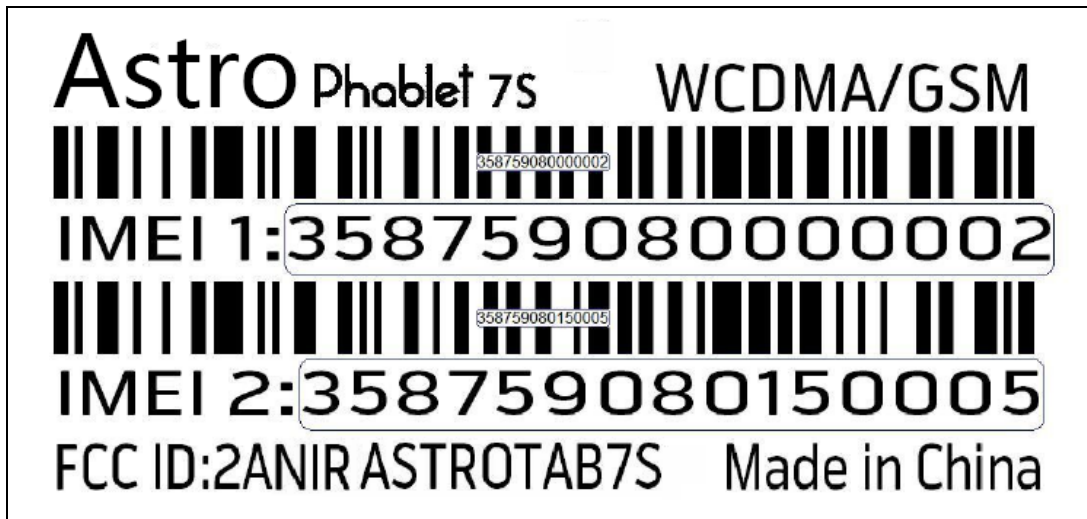

## EXHIBIT A - FCC ID LABELING AND LOCATION

### FCC ID Label

### Proposed FCC ID Label Location

Label Here

The label shown shall be permanently affixed at a conspicuous location on the device and be readily visible to the user at the time purchase (Labeling requirements per 2.925)