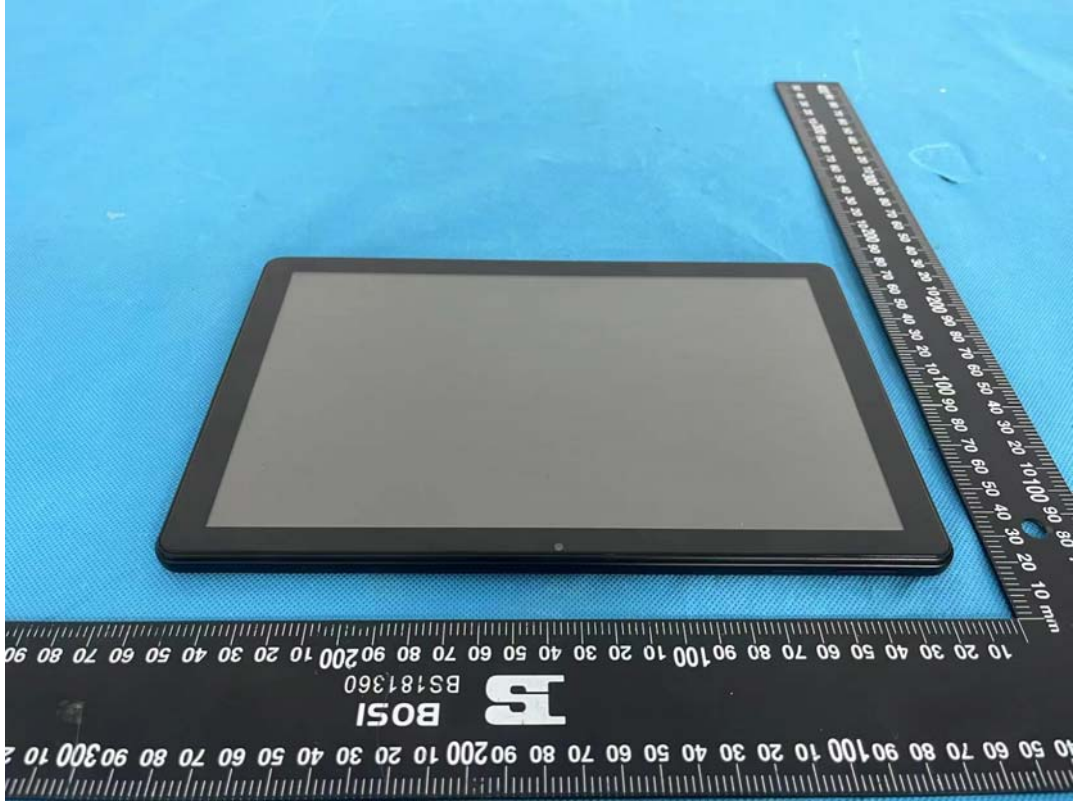

EXHIBIT B - EUT EXTERNAL PHOTOGRAPHS

Port

maxwest

MODEL ASTRO 10

INPUT: AC 100-240V

50/60Hz 0.3A

OUTPUT: 5.0V --- 2A

Made in China