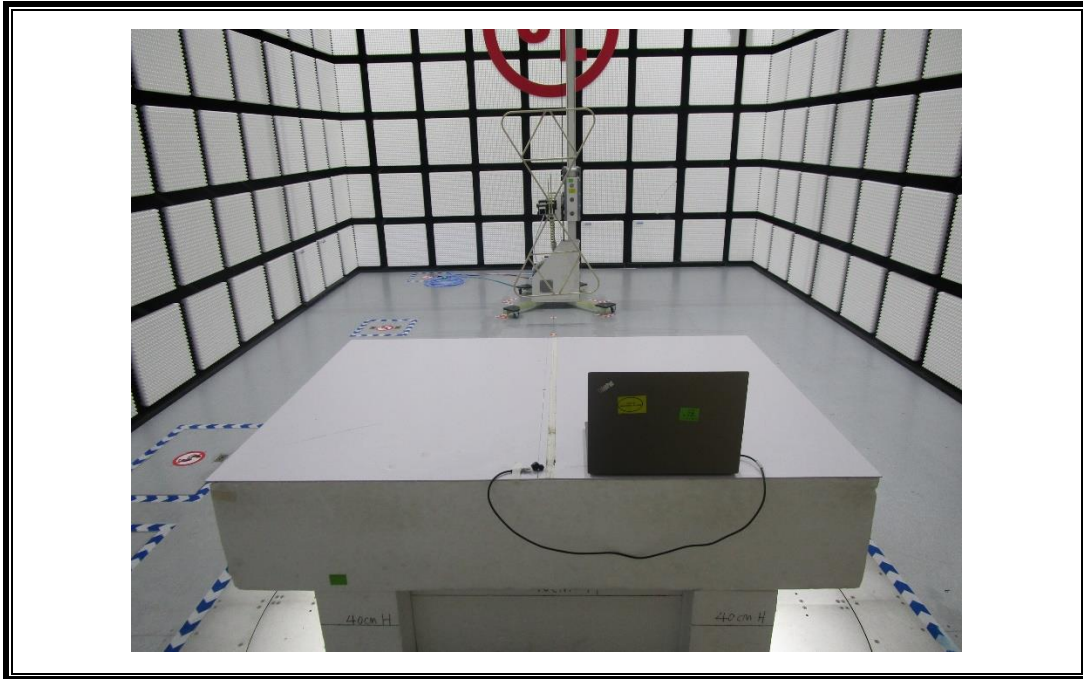

# **Setup Photographs**

RADIATED RF MEASUREMENT SETUP (30MHz ~ 1 GHz)

RADIATED RF MEASUREMENT SETUP (Below 30MHz)

RADIATED RF MEASUREMENT SETUP (Above 1G – X axis)

RADIATED RF MEASUREMENT SETUP (Above 1G – Y axis)

RADIATED RF MEASUREMENT SETUP (Above 1G – Z axis)

POWERLINE CONDUCTED EMISSIONS MEASUREMENT SETUP