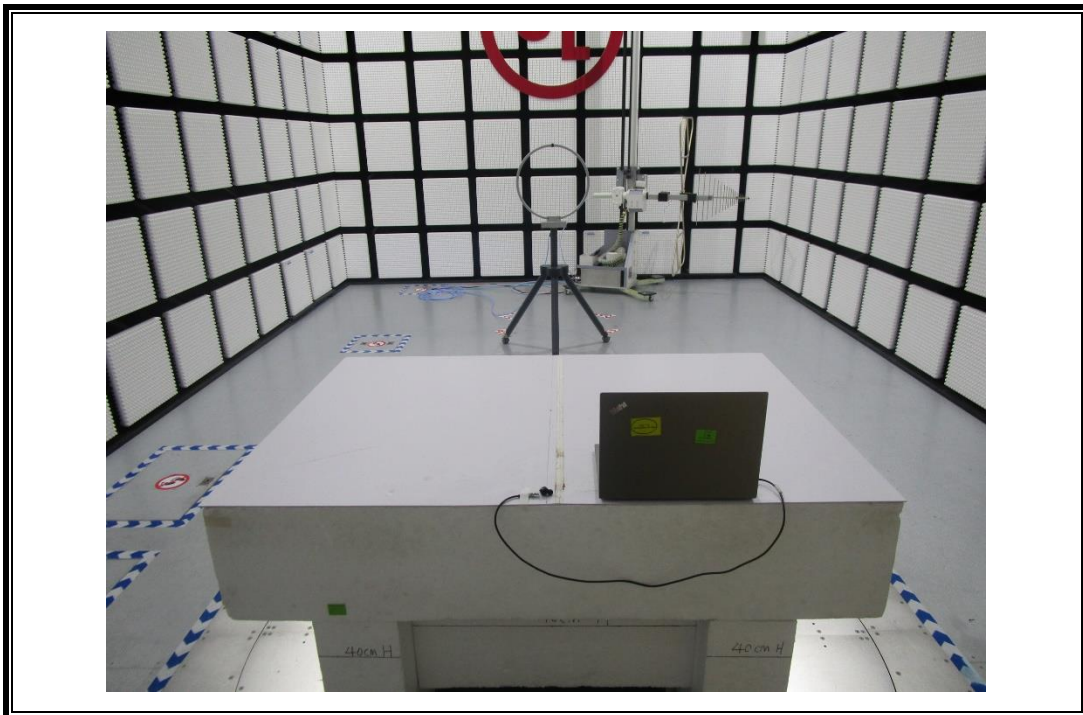

# **Setup Photographs**

RADIATED RF MEASUREMENT SETUP (30MHz ~ 1 GHz)

RADIATED RF MEASUREMENT SETUP (Below 30MHz)

RADIATED RF MEASUREMENT SETUP (Above 1G – X axis)

RADIATED RF MEASUREMENT SETUP (Above 1G – Y axis)

RADIATED RF MEASUREMENT SETUP (Above 1G – Z axis)

POWERLINE CONDUCTED EMISSIONS MEASUREMENT SETUP