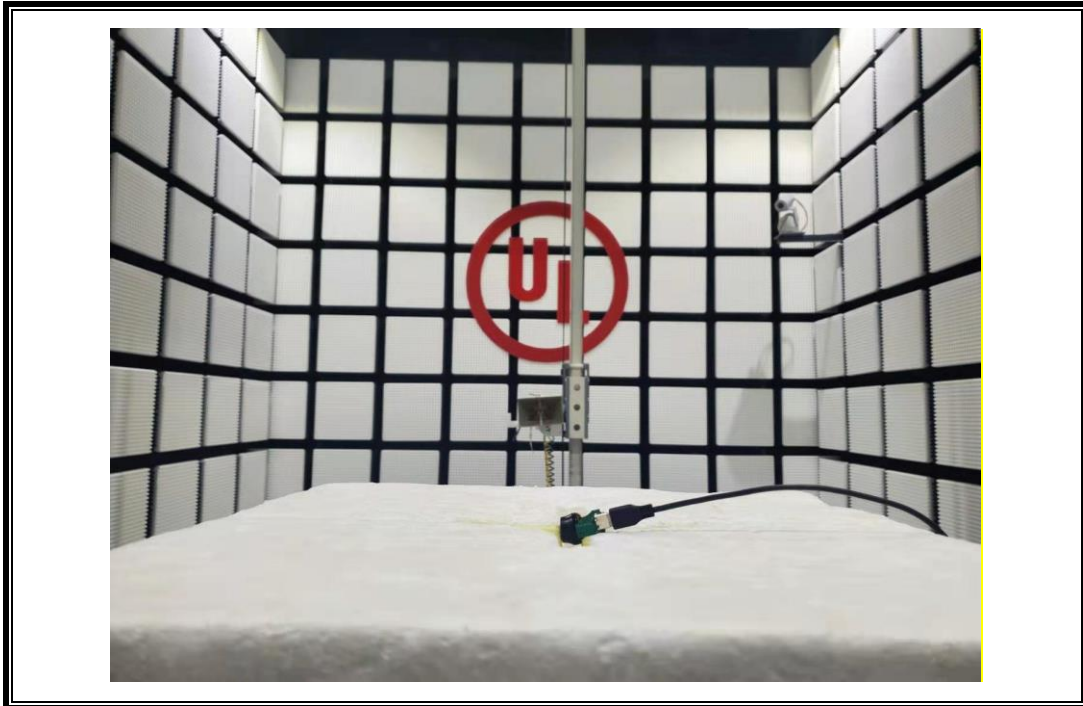

# **Setup Photographs**

RADIATED RF MEASUREMENT SETUP (30MHz ~ 1 GHz)

RADIATED RF MEASUREMENT SETUP (Below 30MHz)

RADIATED RF MEASUREMENT SETUP (Above 1G – X axis)

RADIATED RF MEASUREMENT SETUP (Above 1G – Y axis)

RADIATED RF MEASUREMENT SETUP (Above 1G – Z axis)

POWERLINE CONDUCTED EMISSIONS MEASUREMENT SETUP