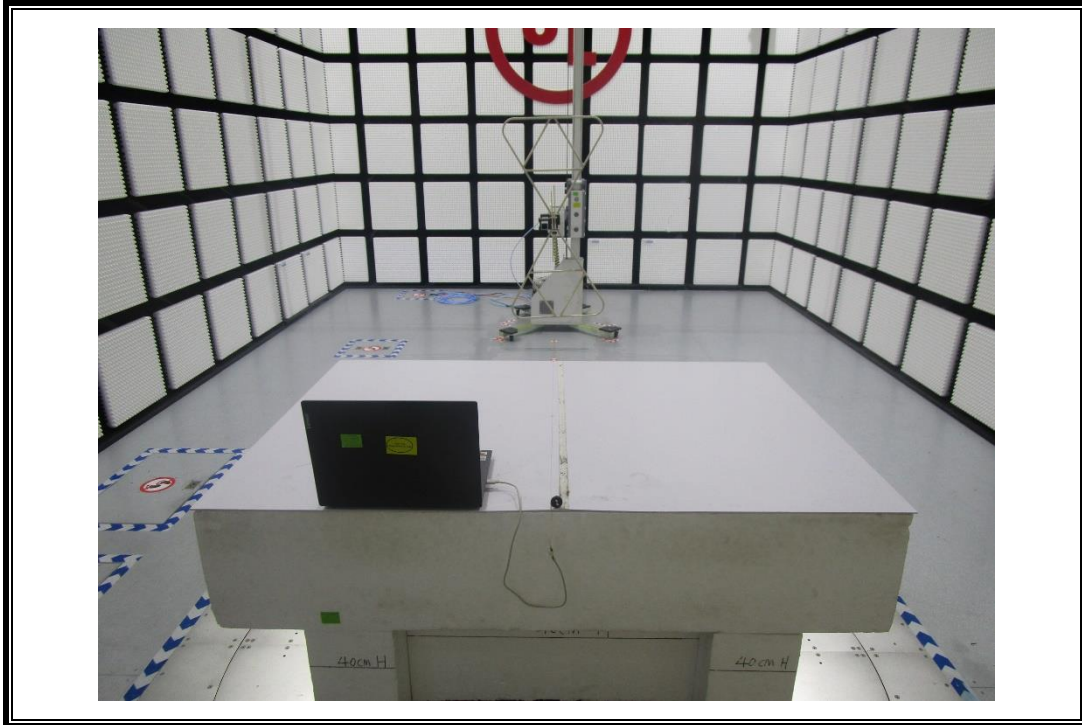

Appendix II

Setup Photographs

RADIATED RF MEASUREMENT SETUP (30MHz ~ 1 GHz)

RADIATED RF MEASUREMENT SETUP (Below 30MHz)

RADIATED RF MEASUREMENT SETUP (Above 1G – X axis)

RADIATED RF MEASUREMENT SETUP (Above 1G – Y axis)

RADIATED RF MEASUREMENT SETUP (Above 1G – Z axis)

POWERLINE CONDUCTED EMISSIONS MEASUREMENT SETUP