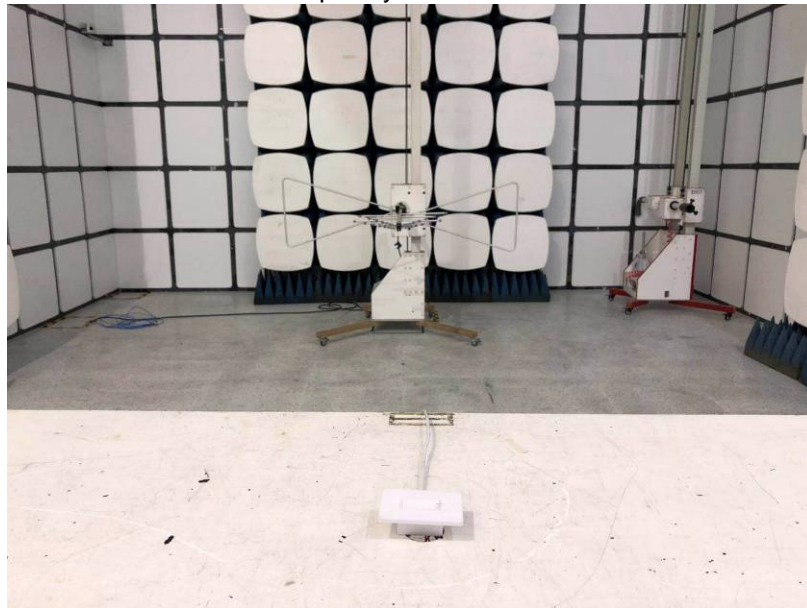

Conducted Emissions

Radiated Spurious Emissions Test frequency from Below 1GHz

Test frequency from 1GHz-26.5GHz