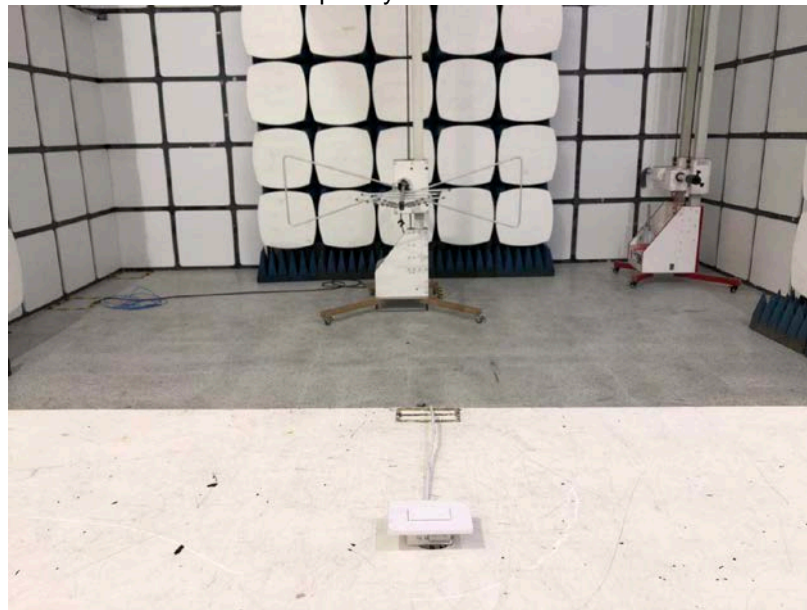

Conducted Emissions

Radiated Spurious Emissions Test frequency from Below 1GHz

Test frequency from 1GHz-26.5GHz