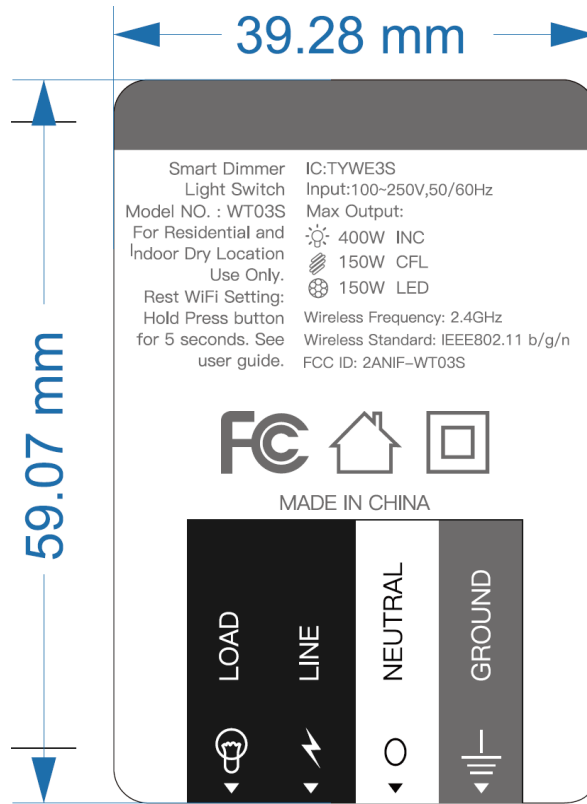

EXHIBIT A - FCC ID LABEL AND LOCATION

FCC ID Label

FCC ID Label Location Information

The label shown shall be permanently affixed at a conspicuous location on the device and be readily visible to the user at the time purchase (Labeling requirements per 2.925)