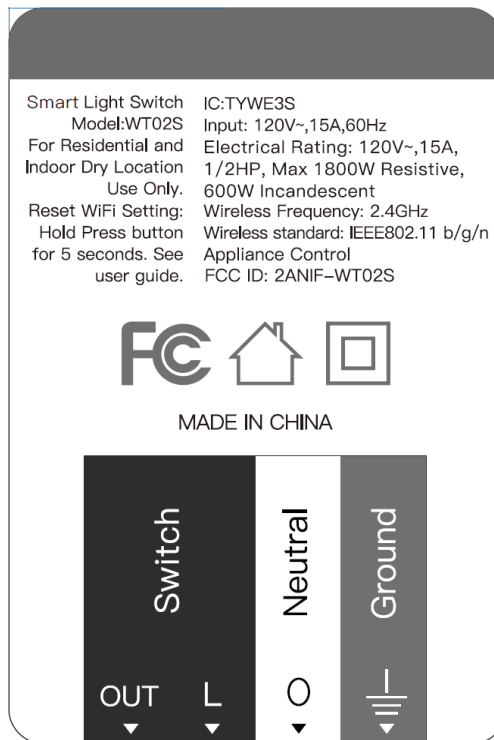

## EXHIBIT A - FCC ID LABEL AND LOCATION

### FCC ID Label

### FCC ID Label Location Information

The label shown shall be permanently affixed at a conspicuous location on the device and be readily visible to the user at the time purchase (Labeling requirements per 2.925)