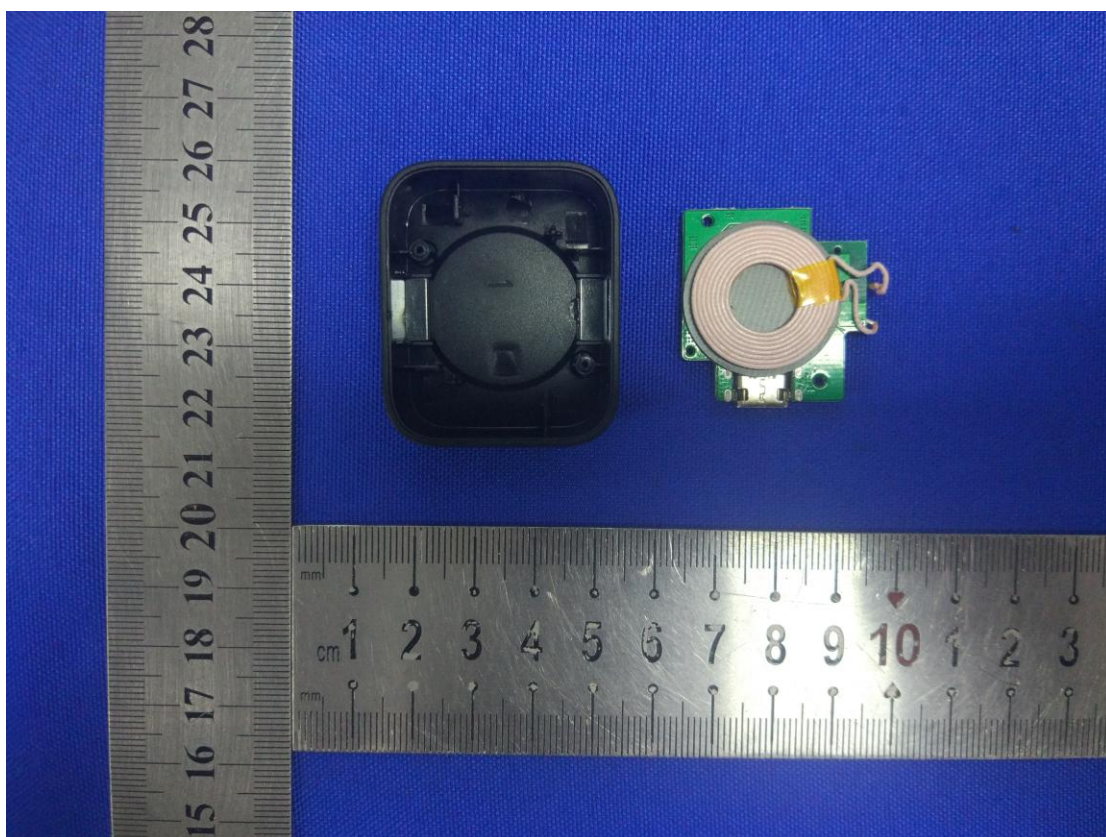

Model: GT5

Model: GT5

Model: GT5

Coil
Antenna