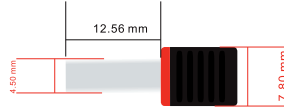

front

side

top

label location

label

Font : Arial,Regular,3pt

Font : Arial,Bold,3pt

P/N : N150Mbps Nano
 wireless adapter
Model : PFT-WA150
Spec : 5V
FCC ID : 2ANID-PFT-WA150

3:1

back

YYYY Year
MM Month

2.4mm

logo

PANTONE 368 C