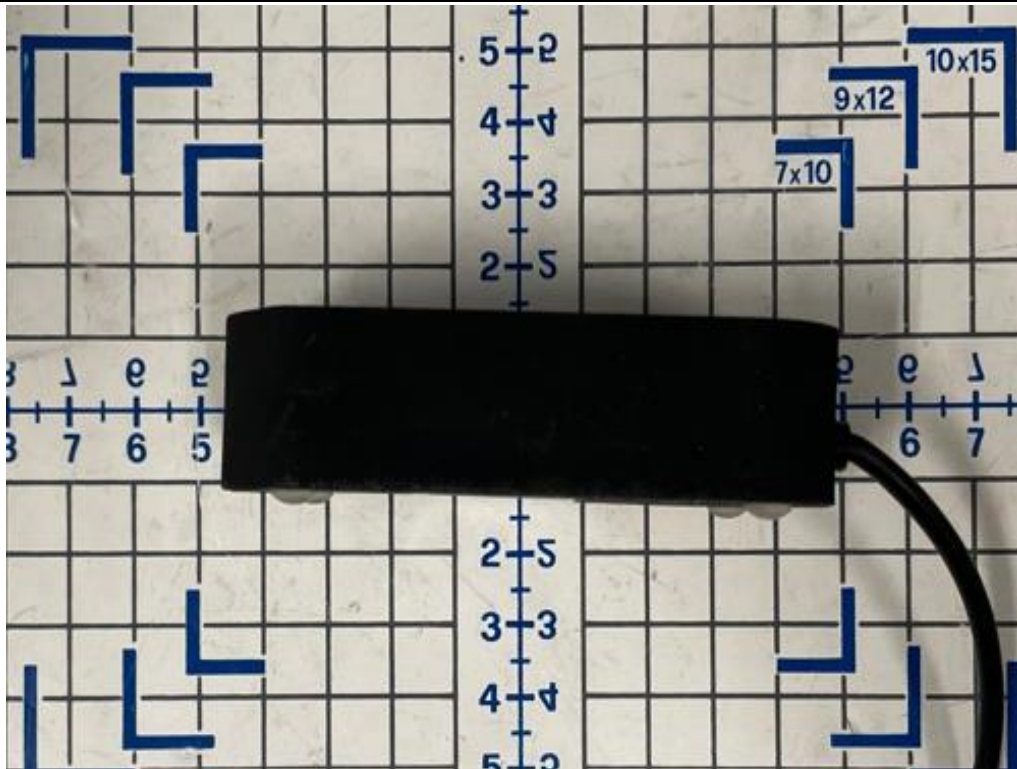

APPENDIX B.1

PHOTOGRAPHS OF EUT

EXTERNAL PHOTOS

| | |
|-----------------------------------|--|
| Applicant | Safetrust Inc. |
| Model Name | SL600 |
| FCC ID | 2ANI5SL600 |
| IC ID | 23133-SL600 |
| Reference Test Report No.: | HA230116-SFT-003-R29 HA230116-SFT-003-R30 HA230116-SFT-003-R31 HA230116-SFT-003-R32 HA230116-SFT-003-R33 HA230116-SFT-003-R34 |

Model : SL600

Front View

Rear View

Left Side View

Right Side View

Top View

Bottom View