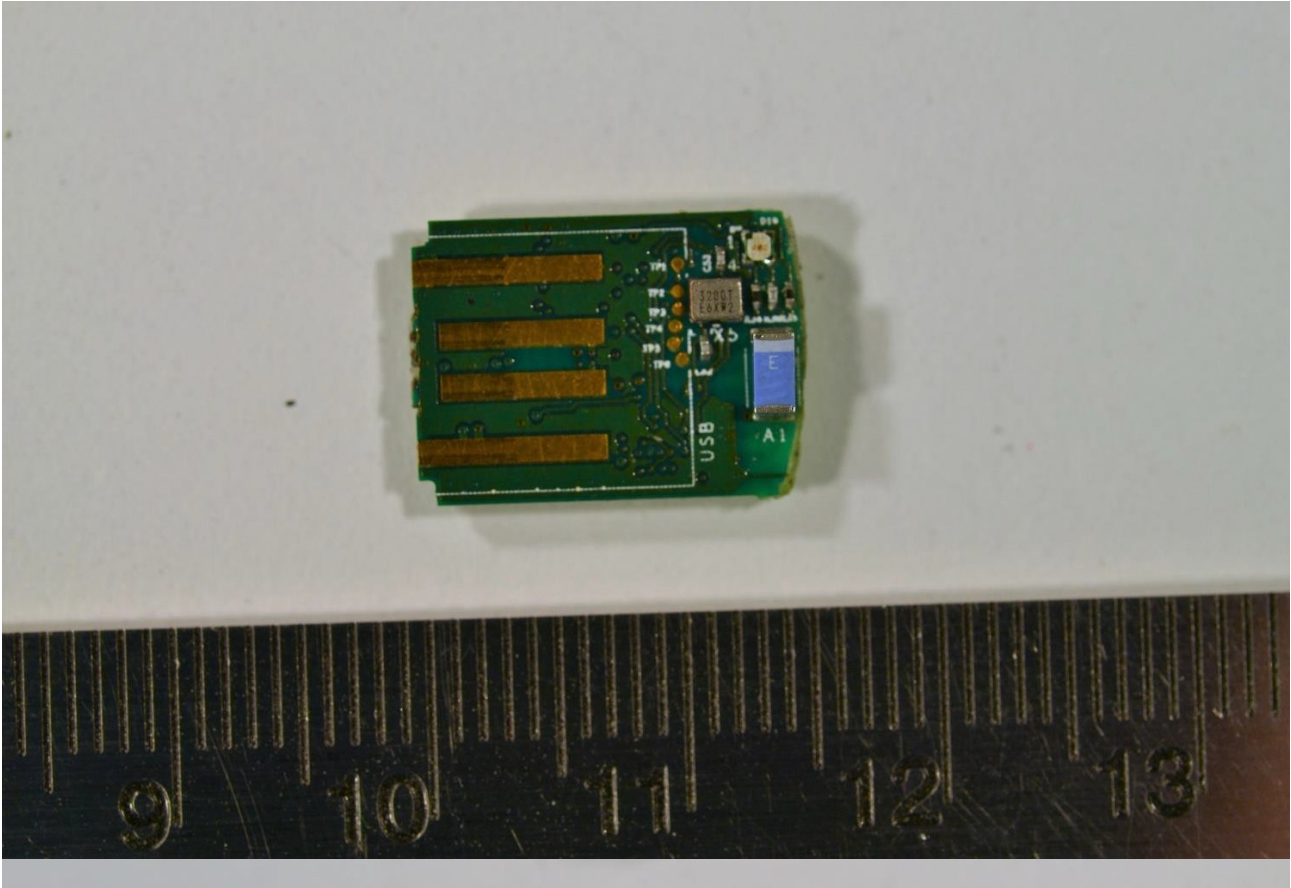

EUT Photograph Exhibit Internal

Prepared For:

SafeTrust, Inc.
8112 Mill Creek Rd
Fremont, CA. 94539

Product Name:
BLE Dongle

Model Name :
SL100

Serial Number:
1000000

FCC ID : 2ANI5SL100
IC: 23133-SL100

Prepared by:

EMCE Engineering, Inc.
1726 Ringwood Ave.
San Jose CA 95131 USA

Internal EUT – PCB Bottom View

Internal EUT – PCB Top View