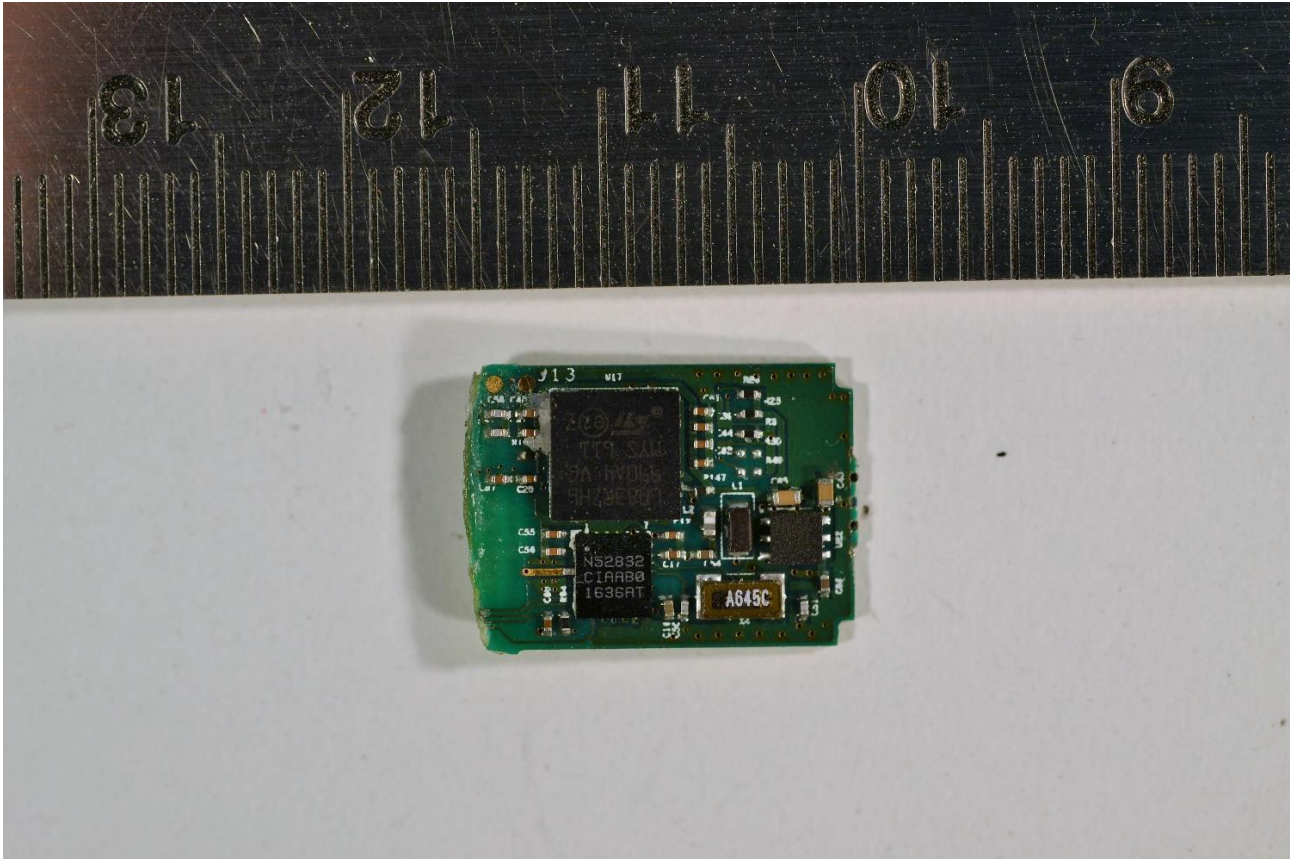

EUT Photograph Exhibit Internal

Prepared For:

SafeTrust, Inc.
8112 Mill Creek Rd
Fremont, CA. 94539

Product Name:
BLE Dongle

Model Name :
SL100

Serial Number:
1000000

FCC ID : 2ANI5SL100
IC: 23133-SL100

Prepared by:

EMCE Engineering, Inc.
1726 Ringwood Ave.
San Jose CA 95131 USA

Internal EUT – PCB Bottom View

Internal EUT – PCB Top View