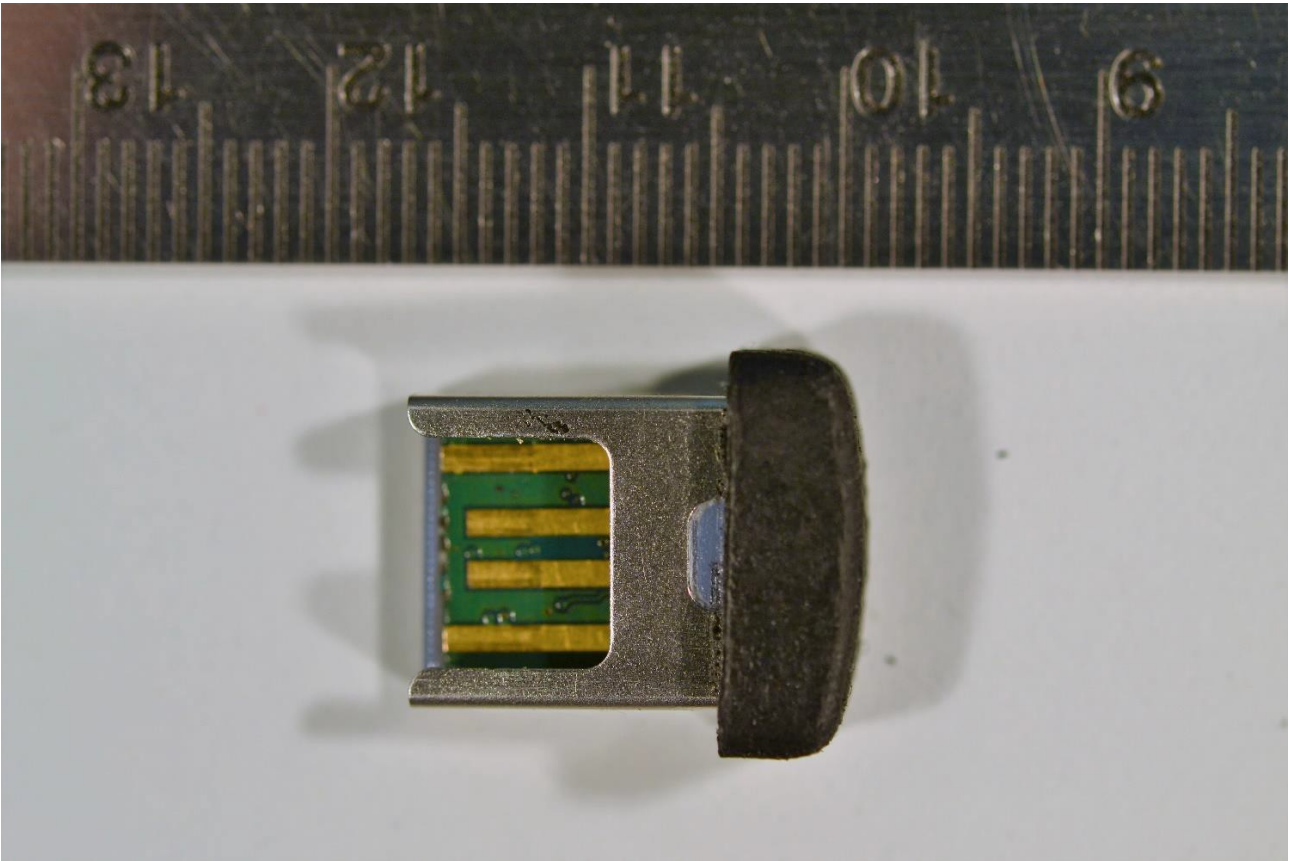

EUT Photograph Exhibit External

EUT Description :	BLE Dongle
Product Name :	BLE Dongle
Model Number :	SL100
Serial Number :	1000000

Prepared For:

SafeTrust, Inc.
8112 Mill Creek Rd
Fremont, CA. 94539

Product Name:
BLE Dongle

Model Name :
SL100

Serial Number:
1000000

FCC ID: 2ANI5SL100
IC: 23133-SL100

Prepared by:

EMCE Engineering, Inc.
1726 Ringwood Ave.
San Jose CA 95131 USA

External EUT – Top View

External EUT – Bottom View

External EUT – Left Side View

External EUT – Right Side View