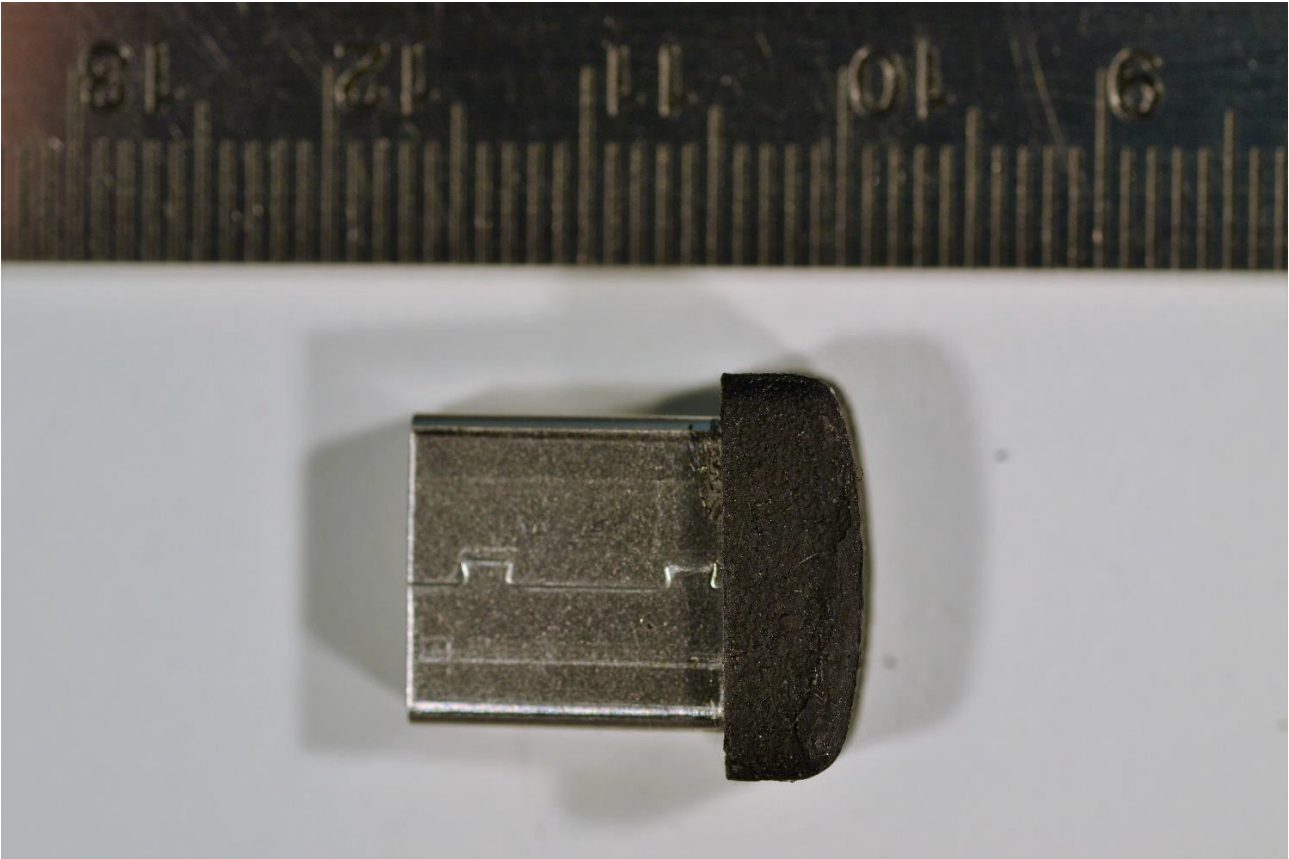

EUT Photograph Exhibit External

EUT Description :	BLE Dongle
Product Name :	BLE Dongle
Model Number :	SL100
Serial Number :	1000000

Prepared For:

SafeTrust, Inc.
8112 Mill Creek Rd
Fremont, CA. 94539

Product Name:
BLE Dongle

Model Name :
SL100

Serial Number:
1000000

FCC ID: 2ANI5SL100
IC: 23133-SL100

Prepared by:

EMCE Engineering, Inc.
1726 Ringwood Ave.
San Jose CA 95131 USA

External EUT – Top View

External EUT – Bottom View

External EUT – Left Side View

External EUT – Right Side View