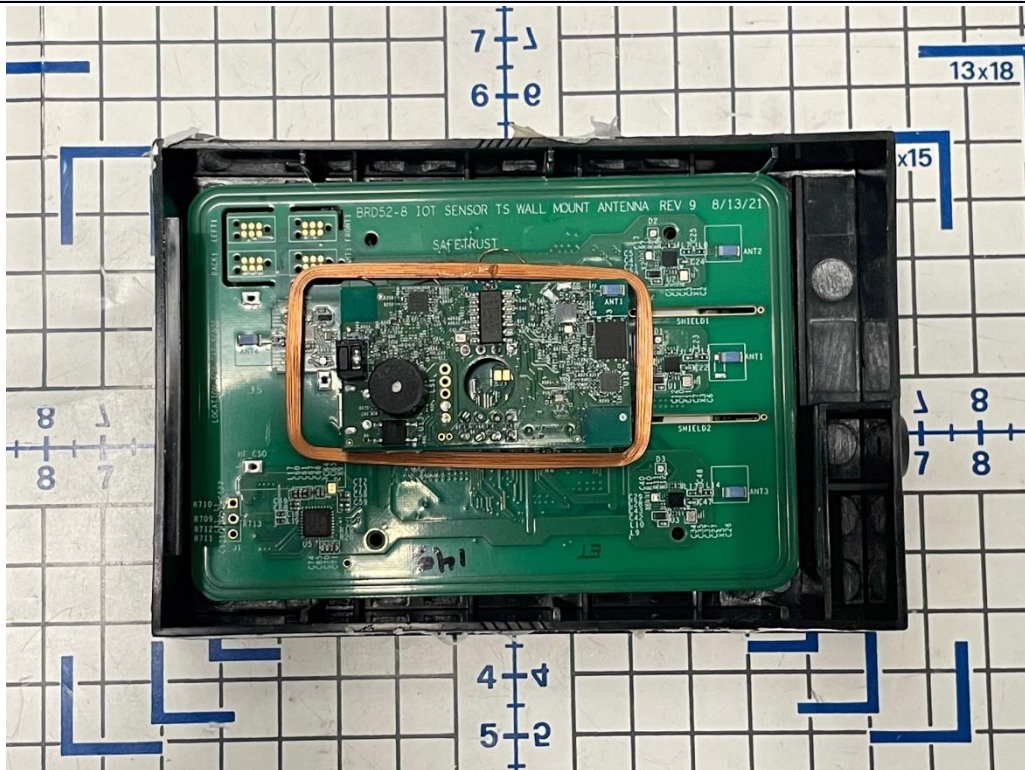

APPENDIX B.2

PHOTOGRAPHS OF EUT

INTERNAL PHOTOS

Applicant	Safetrust Inc.
Model Name	SA520
FCC ID	2ANI5SA520
IC ID	23133-SA520
Reference Test Report No.:	HA220420-SFT-002-R18 HA220420-SFT-002-R19 HA220420-SFT-002-R22 HA220420-SFT-002-R23 HA220420-SFT-002-R25

Main Board Front View

Main Board Rear View

Model : SA530

Internal View

Antenna Board Front View

Antenna Board Rear View

Model : SA520

Internal View

Antenna Board Front View

Antenna Board Rear View

Model : SA510

Internal View

Antenna Board Front View

Antenna Board Rear View