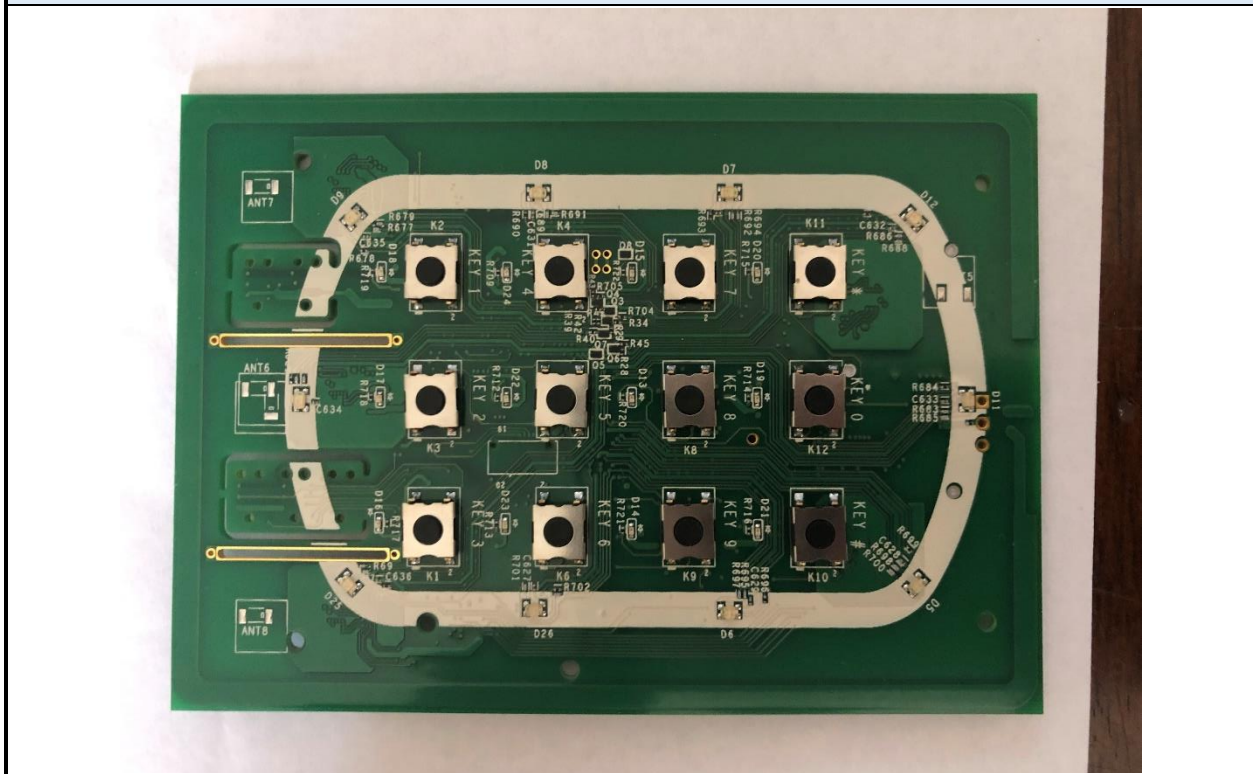

APPENDIX B.2

PHOTOGRAPHS OF EUT

INTERNAL PHOTOS

Applicant	Safetrust Inc.
Model Name	SA520
FCC ID	2ANI5SA520
IC ID	23133-SA520
Reference Test Report No.:	HA220420-SFT-002-R18 HA220420-SFT-002-R19 HA220420-SFT-002-R22 HA220420-SFT-002-R23 HA220420-SFT-002-R25

Main Board Front View

Main Board Rear View

Model : SA530

Internal View

Antenna Board Front View

Antenna Board Rear View

Model : SA520

Internal View

Antenna Board Front View

Antenna Board Rear View

Model : SA510

Internal View

Antenna Board Front View

Antenna Board Rear View