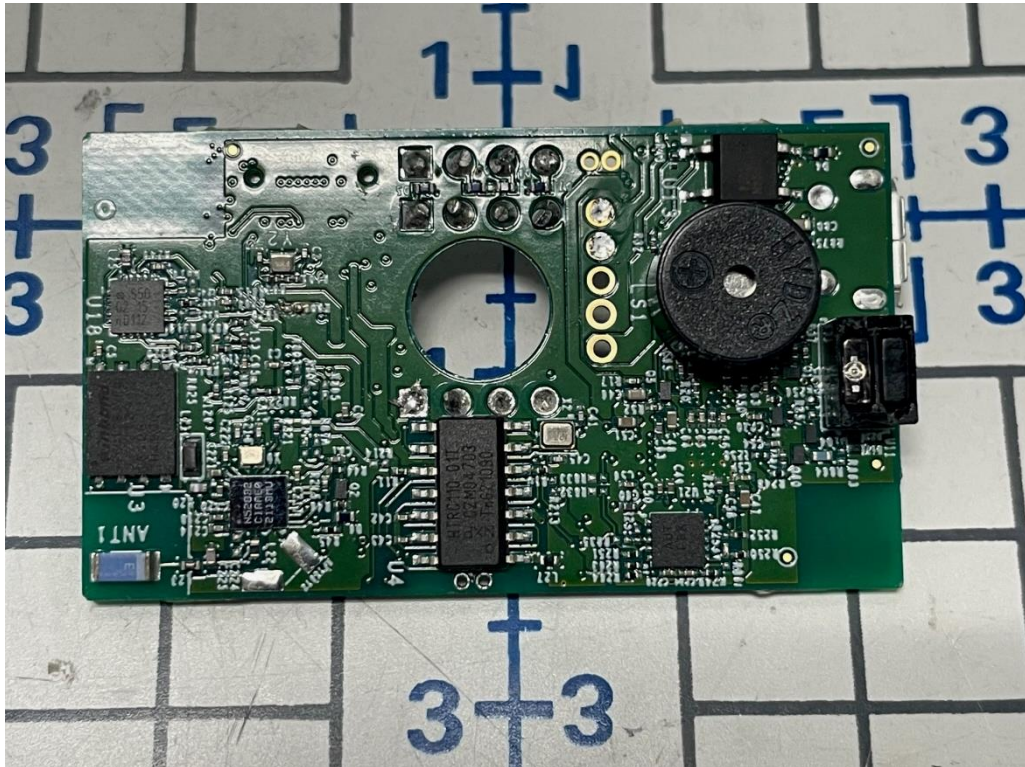

APPENDIX B.2

PHOTOGRAPHS OF EUT

INTERNAL PHOTOS

Applicant	Safetrust Inc.
Model Name	SA520
FCC ID	2ANI5SA520
IC ID	23133-SA520
Reference Test Report No.:	HA220420-SFT-002-R18 HA220420-SFT-002-R19 HA220420-SFT-002-R22 HA220420-SFT-002-R23 HA220420-SFT-002-R25

Main Board Front View

Main Board Rear View

Model : SA530

Internal View

Antenna Board Front View

Antenna Board Rear View

Model : SA520

Internal View

Antenna Board Front View

Antenna Board Rear View

Model : SA510

Internal View

Antenna Board Front View

Antenna Board Rear View