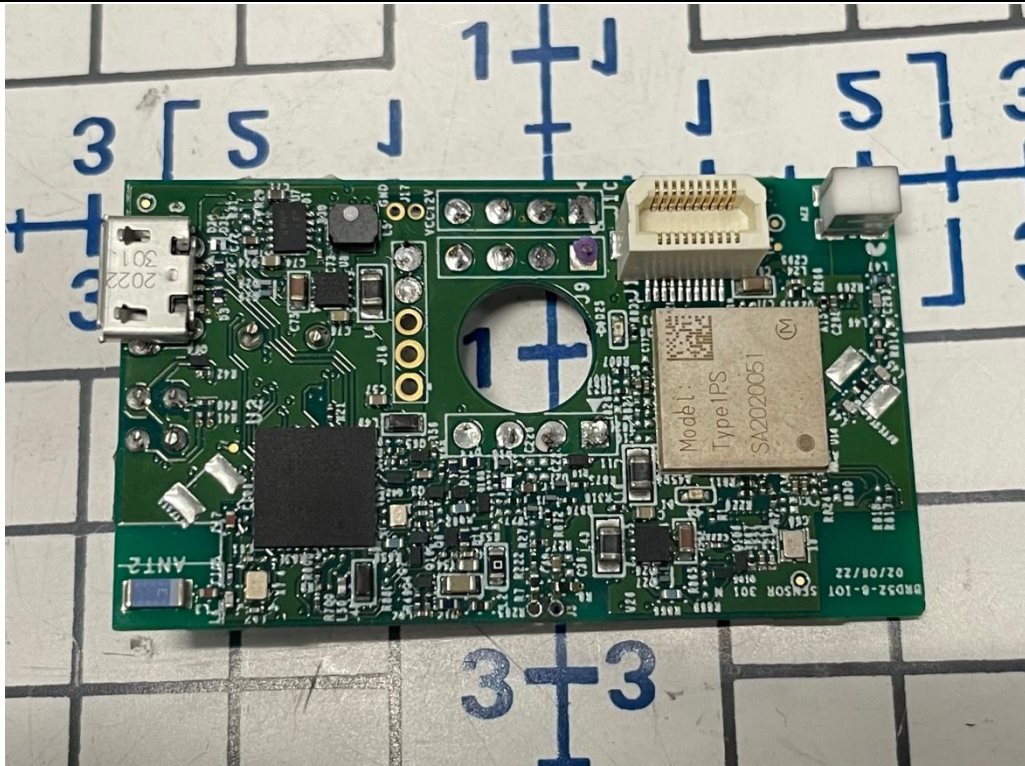

APPENDIX B.2

PHOTOGRAPHS OF EUT

INTERNAL PHOTOS

Applicant	Safetrust Inc.
Model Name	SA520
FCC ID	2ANI5SA520
IC ID	23133-SA520
Reference Test Report No.:	HA220420-SFT-002-R18 HA220420-SFT-002-R19 HA220420-SFT-002-R22 HA220420-SFT-002-R23 HA220420-SFT-002-R25

Main Board Front View

Main Board Rear View

Model : SA530

Internal View

Antenna Board Front View

Antenna Board Rear View

Model : SA520

Internal View

Antenna Board Front View

Antenna Board Rear View

Model : SA510

Internal View

Antenna Board Front View

Antenna Board Rear View