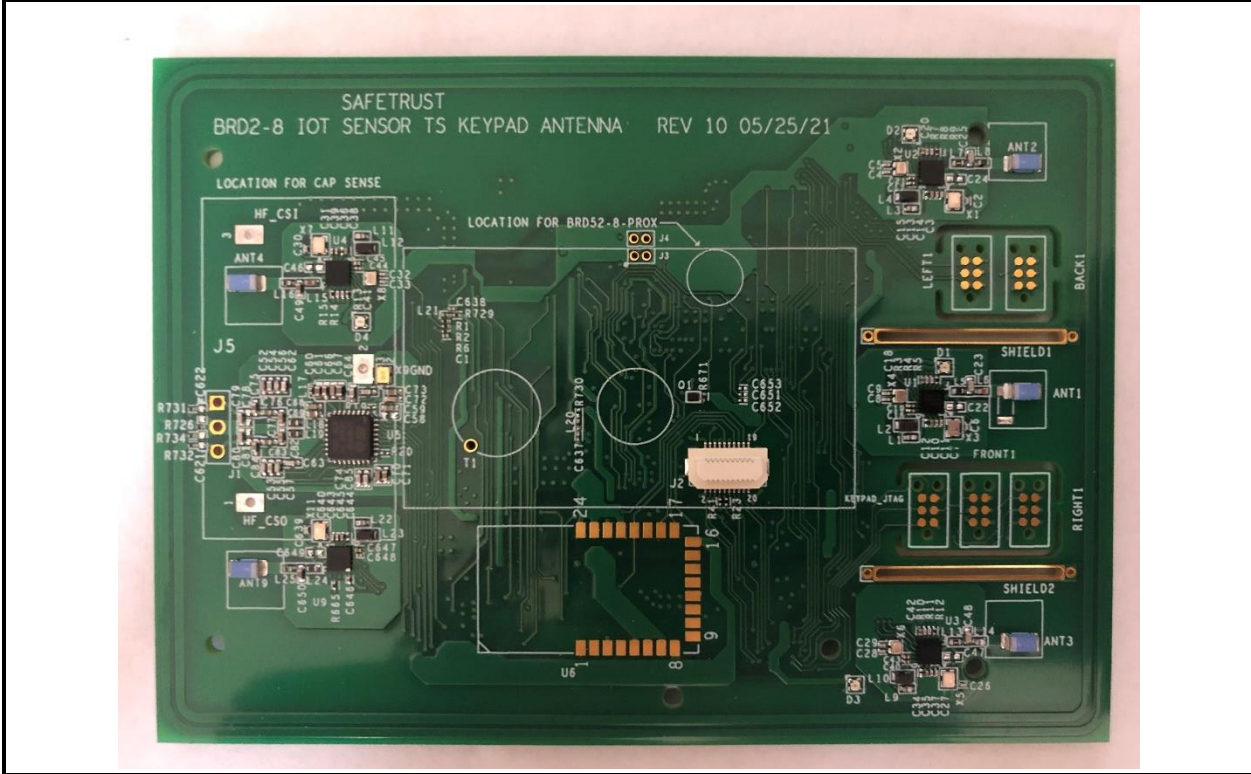

APPENDIX B.2

PHOTOGRAPHS OF EUT

INTERNAL PHOTOS

Applicant	Safetrust Inc.
Model Name	SA520
FCC ID	2ANI5SA520
IC ID	23133-SA520
Reference Test Report No.:	HA220420-SFT-002-R18 HA220420-SFT-002-R19 HA220420-SFT-002-R22 HA220420-SFT-002-R23 HA220420-SFT-002-R25

Main Board Front View

Main Board Rear View

Model : SA530

Internal View

Antenna Board Front View

Antenna Board Rear View

Model : SA520

Internal View

Antenna Board Front View

Antenna Board Rear View

Model : SA510

Internal View

Antenna Board Front View

Antenna Board Rear View