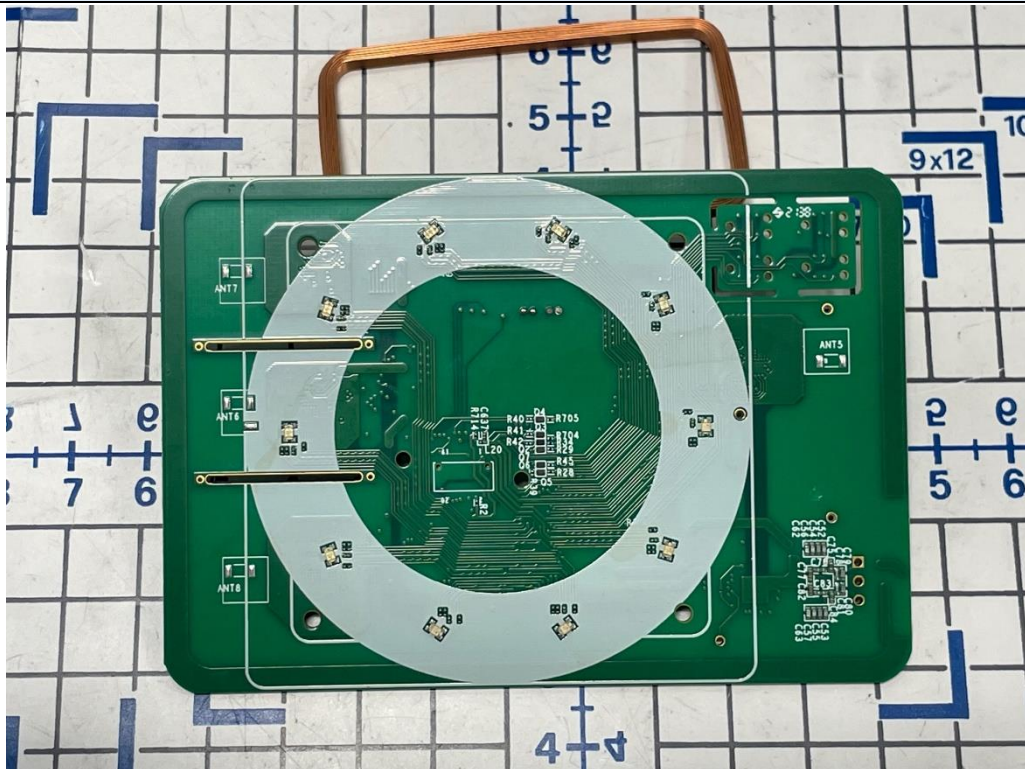

APPENDIX B.2

PHOTOGRAPHS OF EUT

INTERNAL PHOTOS

Applicant	Safetrust Inc.
Model Name	SA520
FCC ID	2ANI5SA520
IC ID	23133-SA520
Reference Test Report No.:	HA220420-SFT-002-R18 HA220420-SFT-002-R19 HA220420-SFT-002-R22 HA220420-SFT-002-R23 HA220420-SFT-002-R25

Main Board Front View

Main Board Rear View

Model : SA530

Internal View

Antenna Board Front View

Antenna Board Rear View

Model : SA520

Internal View

Antenna Board Front View

Antenna Board Rear View

Model : SA510

Internal View

Antenna Board Front View

Antenna Board Rear View