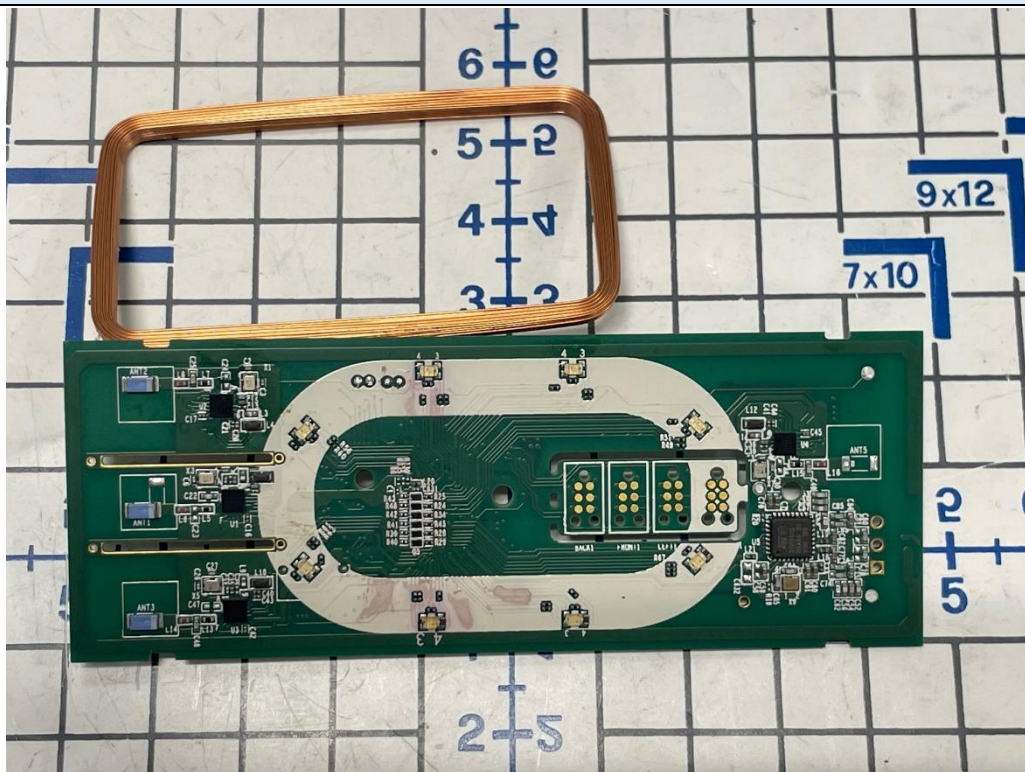

APPENDIX B.2

PHOTOGRAPHS OF EUT

INTERNAL PHOTOS

Applicant	Safetrust Inc.
Model Name	SA520
FCC ID	2ANI5SA520
IC ID	23133-SA520
Reference Test Report No.:	HA220420-SFT-002-R18 HA220420-SFT-002-R19 HA220420-SFT-002-R22 HA220420-SFT-002-R23 HA220420-SFT-002-R25

Main Board Front View

Main Board Rear View

Model : SA530

Internal View

Antenna Board Front View

Antenna Board Rear View

Model : SA520

Internal View

Antenna Board Front View

Antenna Board Rear View

Model : SA510

Internal View

Antenna Board Front View

Antenna Board Rear View