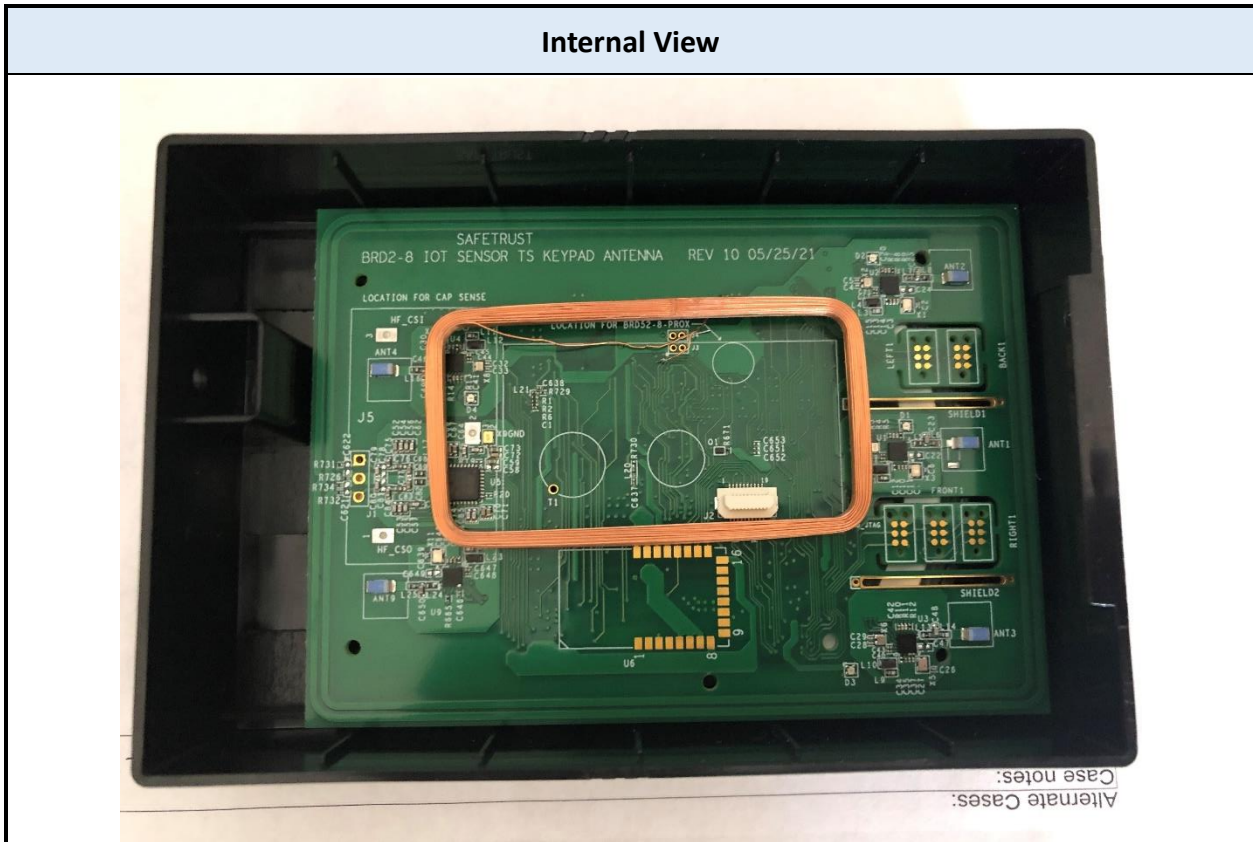

APPENDIX B.2

PHOTOGRAPHS OF EUT

INTERNAL PHOTOS

Applicant	Safetrust Inc.
Model Name	SA520
FCC ID	2ANI5SA520
IC ID	23133-SA520
Reference Test Report No.:	HA220420-SFT-002-R18 HA220420-SFT-002-R19 HA220420-SFT-002-R22 HA220420-SFT-002-R23 HA220420-SFT-002-R25

Main Board Front View

Main Board Rear View

Model : SA530

Internal View

Antenna Board Front View

Antenna Board Rear View

Model : SA520

Internal View

Antenna Board Front View

Antenna Board Rear View

Model : SA510

Internal View

Antenna Board Front View

Antenna Board Rear View