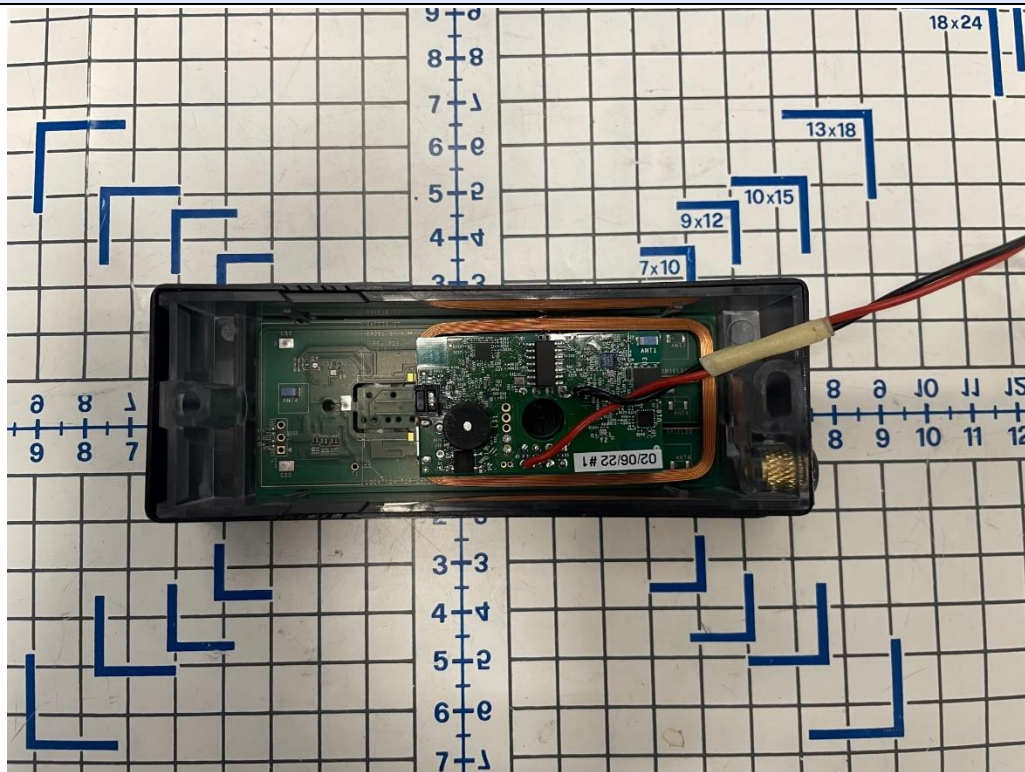

APPENDIX B.2

PHOTOGRAPHS OF EUT

INTERNAL PHOTOS

Applicant	Safetrust Inc.
Model Name	SA520
FCC ID	2ANI5SA520
IC ID	23133-SA520
Reference Test Report No.:	HA220420-SFT-002-R18 HA220420-SFT-002-R19 HA220420-SFT-002-R22 HA220420-SFT-002-R23 HA220420-SFT-002-R25

Main Board Front View

Main Board Rear View

Model : SA530

Internal View

Antenna Board Front View

Antenna Board Rear View

Model : SA520

Internal View

Antenna Board Front View

Antenna Board Rear View

Model : SA510

Internal View

Antenna Board Front View

Antenna Board Rear View