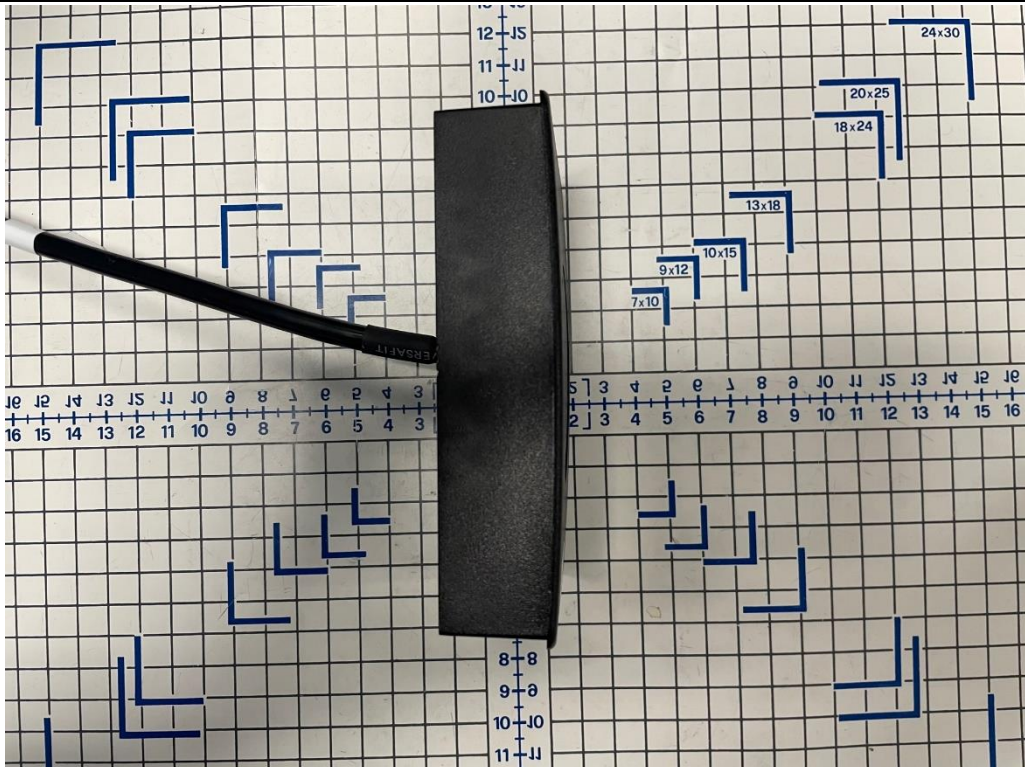

APPENDIX B.1

PHOTOGRAPHS OF EUT

EXTERNAL PHOTOS

Applicant	Safetrust Inc.
Model Name	SA520
FCC ID	2ANI5SA520
IC ID	23133-SA520
Reference Test Report No.:	HA220420-SFT-002-R18 HA220420-SFT-002-R19 HA220420-SFT-002-R22 HA220420-SFT-002-R23 HA220420-SFT-002-R25

Model : SA530

Front View

Rear View

Left Side View

Right Side View

Top View

Bottom View

Model : SA520

Front View

Rear View

Left Side View

Right Side View

Top View

Bottom View

Model : SA510

Front View

Rear View

Left Side View

Right Side View

Top View

Bottom View