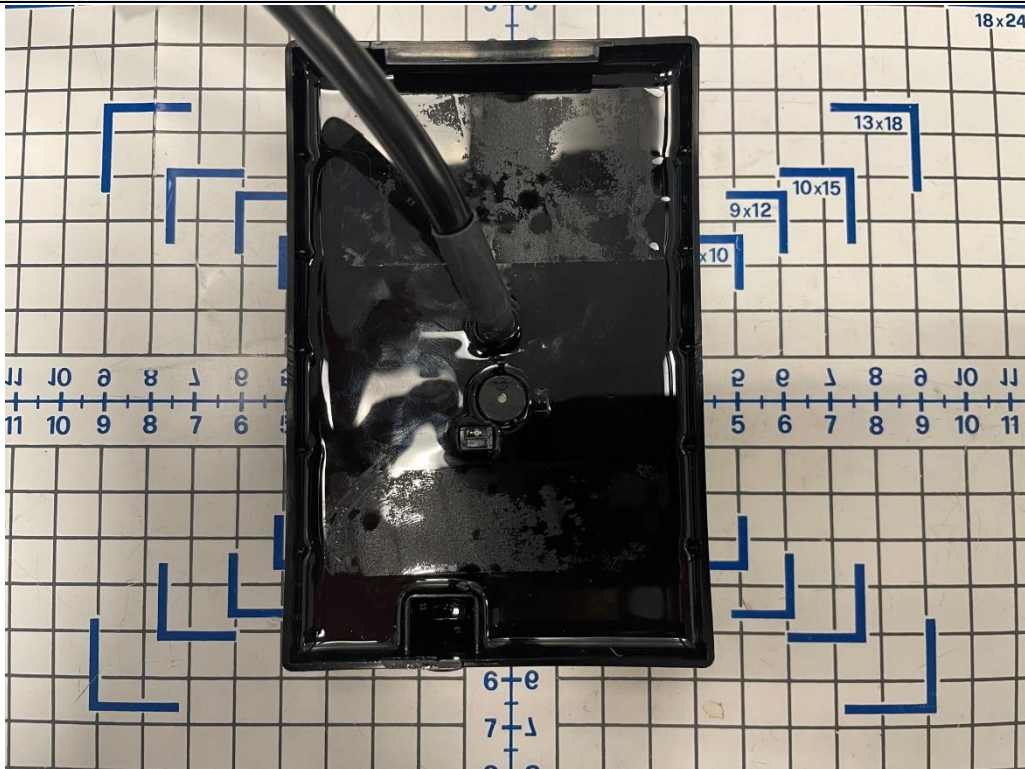

APPENDIX B.1

PHOTOGRAPHS OF EUT

EXTERNAL PHOTOS

Applicant	Safetrust Inc.
Model Name	SA520
FCC ID	2ANI5SA520
IC ID	23133-SA520
Reference Test Report No.:	HA220420-SFT-002-R18 HA220420-SFT-002-R19 HA220420-SFT-002-R22 HA220420-SFT-002-R23 HA220420-SFT-002-R25

Model : SA530

Front View

Rear View

Left Side View

Right Side View

Top View

Bottom View

Model : SA520

Front View

Rear View

Left Side View

Right Side View

Top View

Bottom View

Model : SA510

Front View