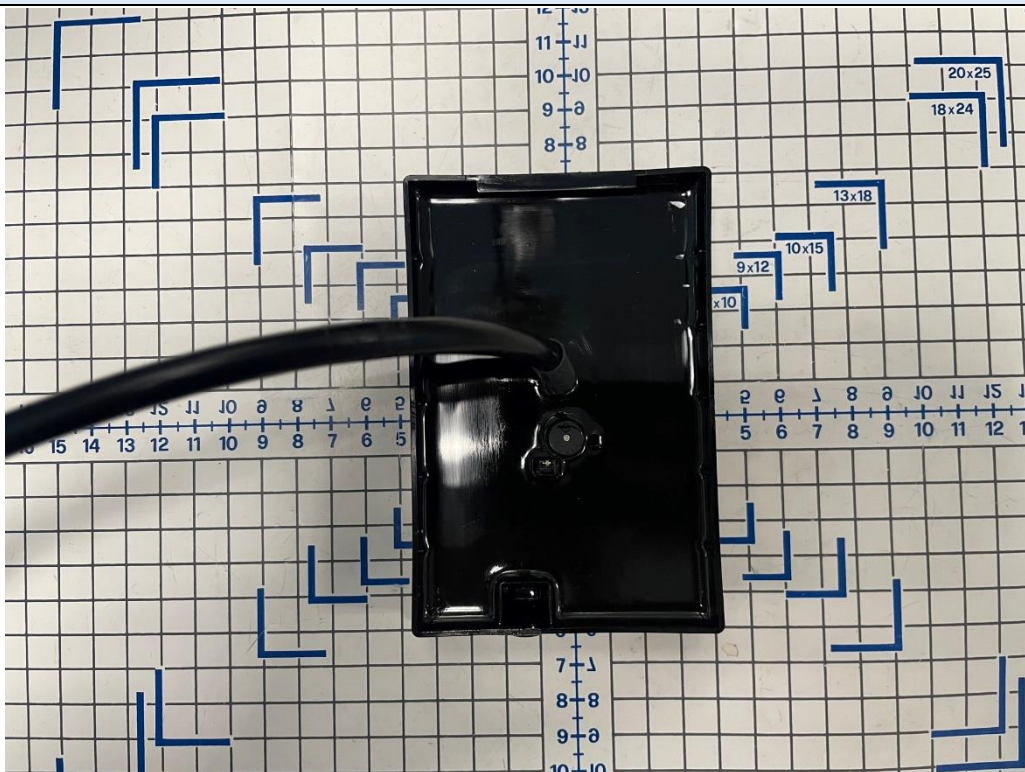

APPENDIX B.1

PHOTOGRAPHS OF EUT

EXTERNAL PHOTOS

Applicant	Safetrust Inc.
Model Name	SA520
FCC ID	2ANI5SA520
IC ID	23133-SA520
Reference Test Report No.:	HA220420-SFT-002-R18 HA220420-SFT-002-R19 HA220420-SFT-002-R22 HA220420-SFT-002-R23 HA220420-SFT-002-R25

Model : SA530

Front View

Rear View

Left Side View

Right Side View

Top View

Bottom View

Model : SA520

Front View

Rear View

Left Side View

Right Side View

Top View

Bottom View

Model : SA510

Front View