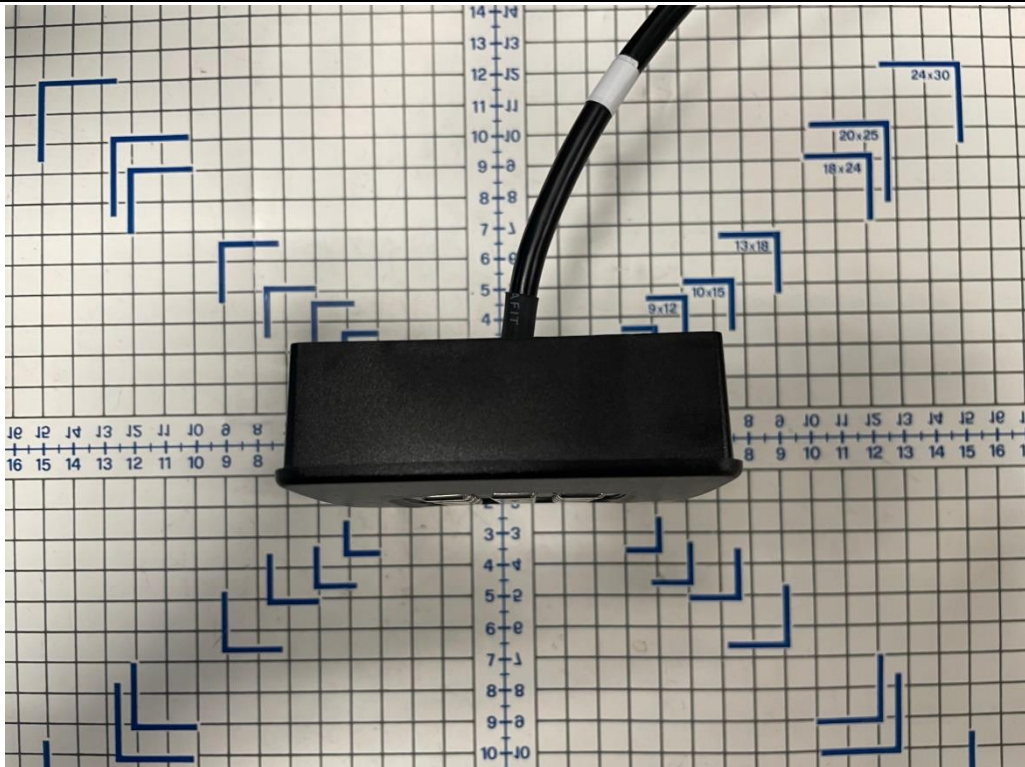

APPENDIX B.1

PHOTOGRAPHS OF EUT

EXTERNAL PHOTOS

Applicant	Safetrust Inc.
Model Name	SA520
FCC ID	2ANI5SA520
IC ID	23133-SA520
Reference Test Report No.:	HA220420-SFT-002-R18 HA220420-SFT-002-R19 HA220420-SFT-002-R22 HA220420-SFT-002-R23 HA220420-SFT-002-R25

Model : SA530

Front View

Rear View

Left Side View

Right Side View

Top View

Bottom View

Model : SA520

Front View

Rear View

Left Side View

Right Side View

Top View

Bottom View

Model : SA510

Front View