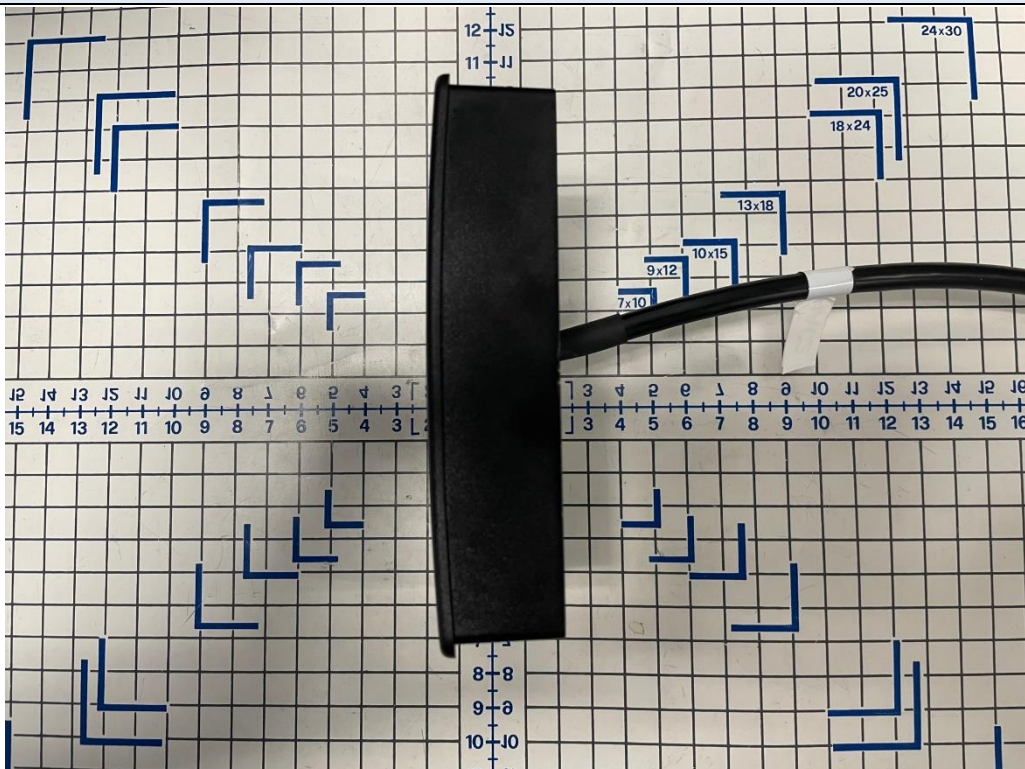

APPENDIX B.1

PHOTOGRAPHS OF EUT

EXTERNAL PHOTOS

Applicant	Safetrust Inc.
Model Name	SA520
FCC ID	2ANI5SA520
IC ID	23133-SA520
Reference Test Report No.:	HA220420-SFT-002-R18 HA220420-SFT-002-R19 HA220420-SFT-002-R22 HA220420-SFT-002-R23 HA220420-SFT-002-R25

Model : SA530

Front View

Rear View

Left Side View

Right Side View

Top View

Bottom View

Model : SA520

Front View

Rear View

Left Side View

Right Side View

Top View

Bottom View

Model : SA510

Front View

Rear View

Left Side View

Right Side View

Top View

Bottom View