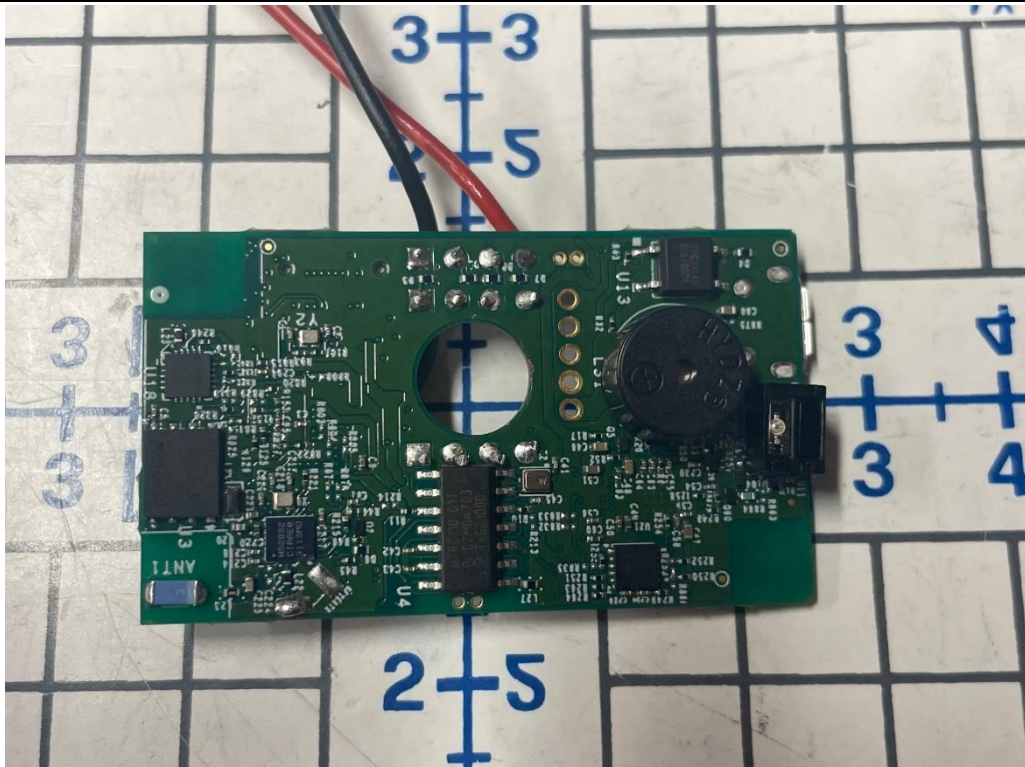

APPENDIX B.2

PHOTOGRAPHS OF EUT

INTERNAL PHOTOS

Applicant	Safetrust Inc.
Model Name	SA500
FCC ID	2ANI5SA500
IC ID	23133-SA500
Reference Test Report No.:	HA221017-SFT-005-R01 HA221017-SFT-005-R02 HA221017-SFT-005-R03 HA221017-SFT-005-R04 HA221017-SFT-005-R05

Main Board Front View

Main Board Rear View

Internal View

Antenna Board Front View

Antenna Board Rear View