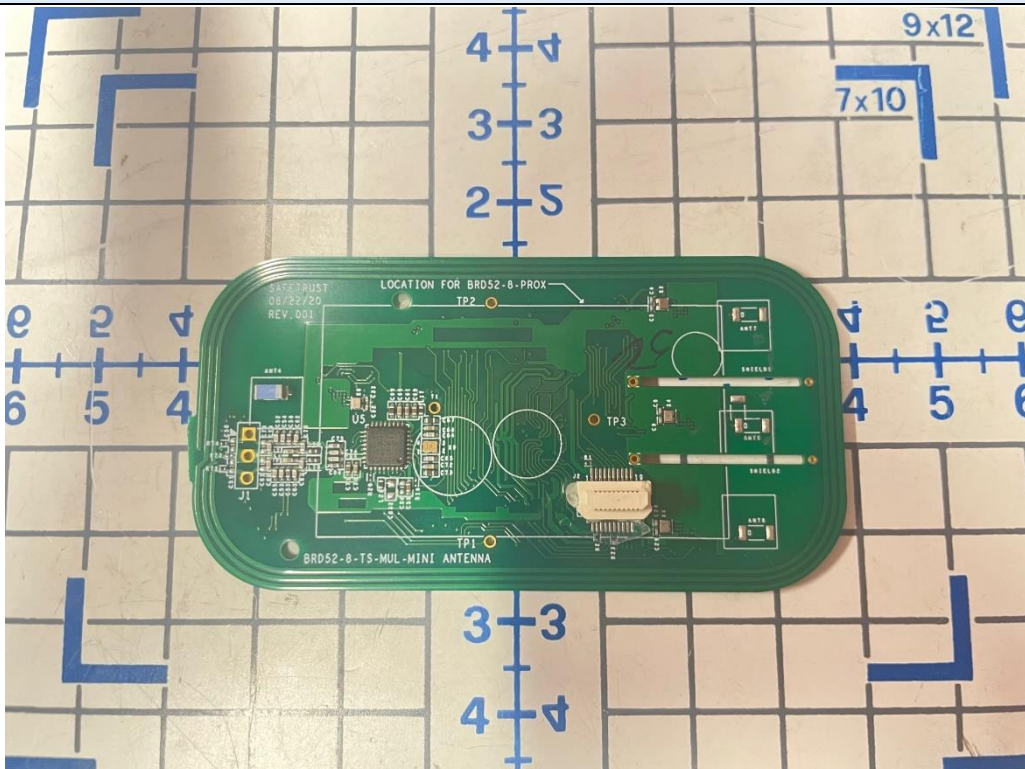

APPENDIX B.2

PHOTOGRAPHS OF EUT

INTERNAL PHOTOS

Applicant	Safetrust Inc.
Model Name	SA500
FCC ID	2ANI5SA500
IC ID	23133-SA500
Reference Test Report No.:	HA221017-SFT-005-R01 HA221017-SFT-005-R02 HA221017-SFT-005-R03 HA221017-SFT-005-R04 HA221017-SFT-005-R05

Main Board Front View

Main Board Rear View

Internal View

Antenna Board Front View

Antenna Board Rear View