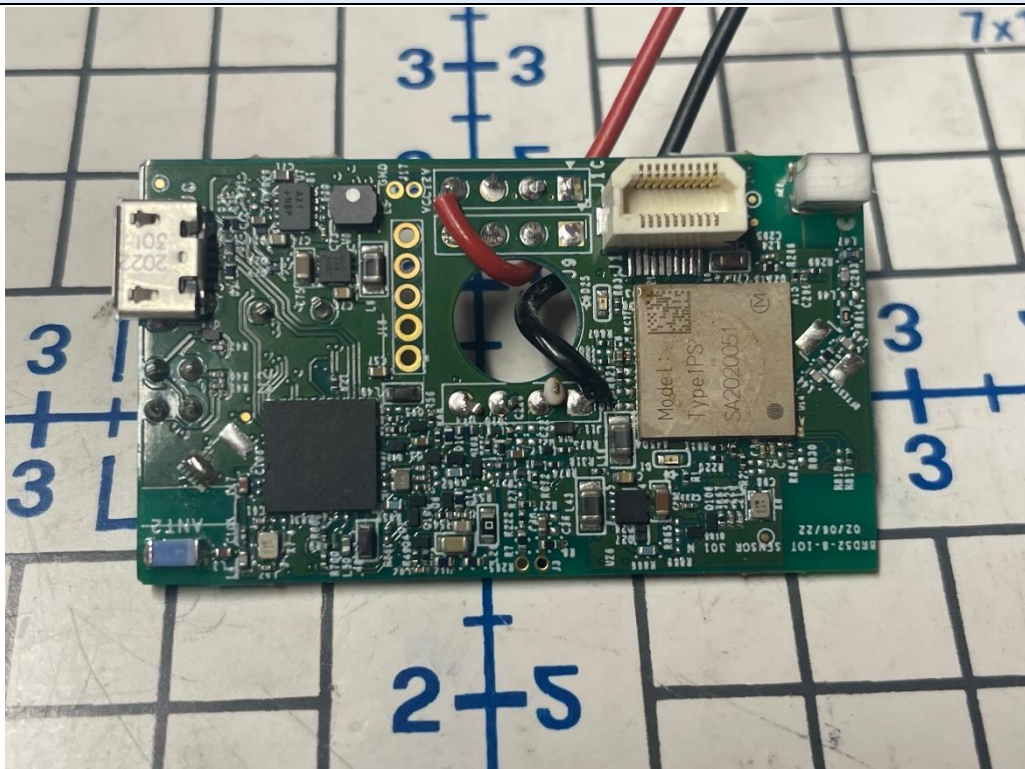

APPENDIX B.2

PHOTOGRAPHS OF EUT

INTERNAL PHOTOS

Applicant	Safetrust Inc.
Model Name	SA500
FCC ID	2ANI5SA500
IC ID	23133-SA500
Reference Test Report No.:	HA221017-SFT-005-R01 HA221017-SFT-005-R02 HA221017-SFT-005-R03 HA221017-SFT-005-R04 HA221017-SFT-005-R05

Main Board Front View

Main Board Rear View

Internal View

Antenna Board Front View

Antenna Board Rear View