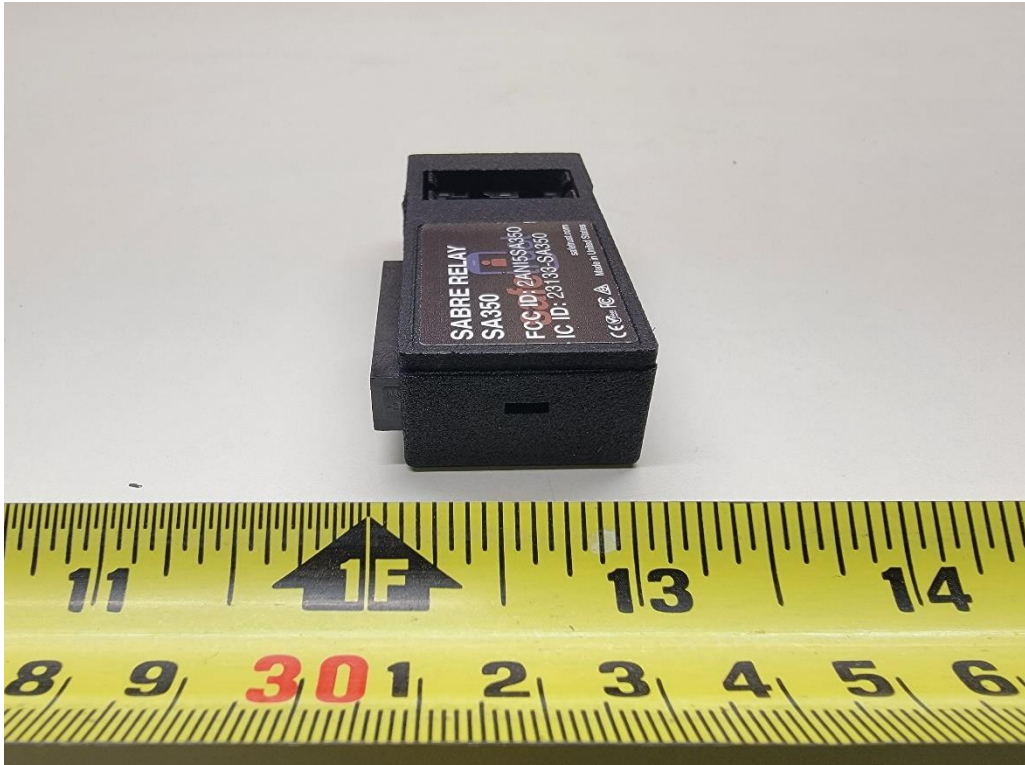

APPENDIX B.1

PHOTOGRAPHS OF EUT

EXTERNAL PHOTOS

Applicant	Safetrust Inc
Model Name	SA350
FCC ID	2ANI5S350
IC ID	23133-SA350

Front view

Rear view

Left side view

Right side view

Top view

Bottom view