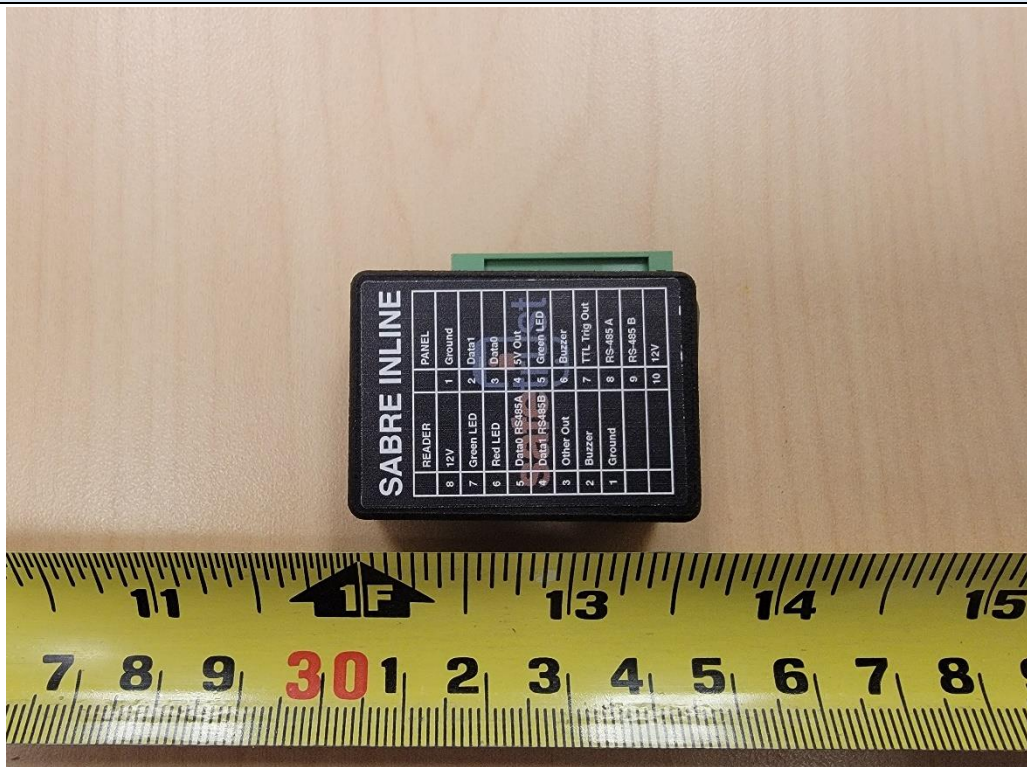

APPENDIX B.1

PHOTOGRAPHS OF EUT

EXTERNAL PHOTOS

| | |
|-------------------|---------------|
| Applicant | Safetrust Inc |
| Model Name | SA300 |
| FCC ID | 2ANI5S300 |
| IC ID | 23133-SA300 |

Front view

Rear view

Left side view

Right side view

Top view

Bottom view