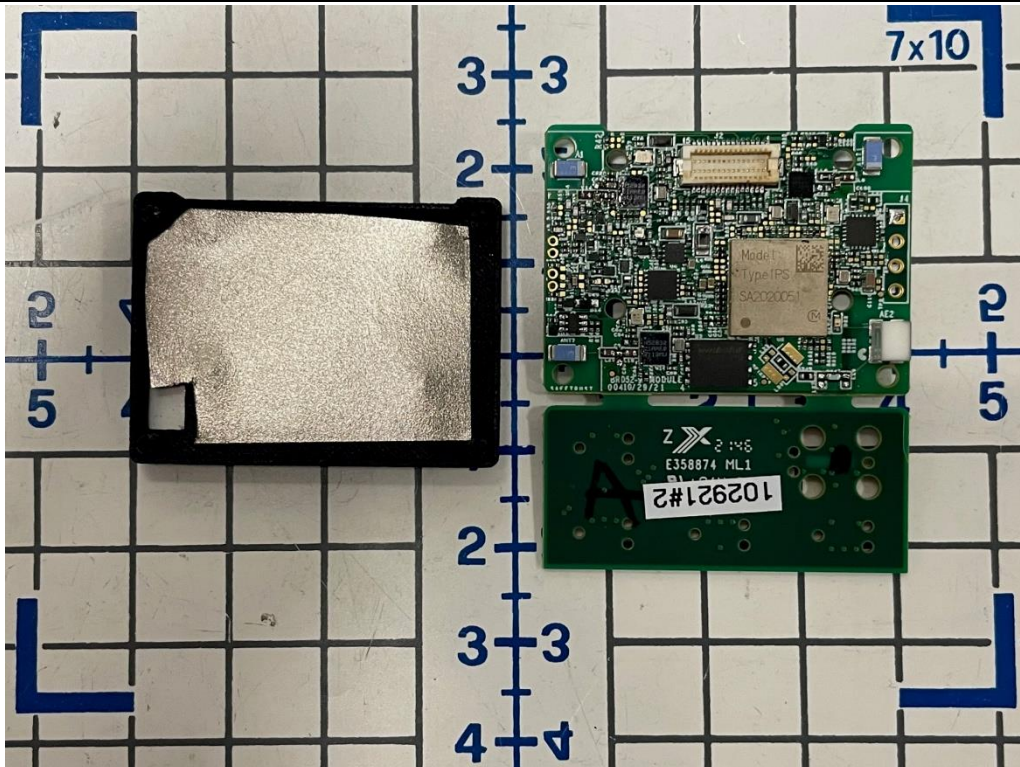

APPENDIX B.2

PHOTOGRAPHS OF EUT

INTERNAL PHOTOS

Applicant	Safetrust Inc
Model Name	SA220
FCC ID	2ANI5SA220
IC ID	23133-SA220

Internal View 1

Internal View 2