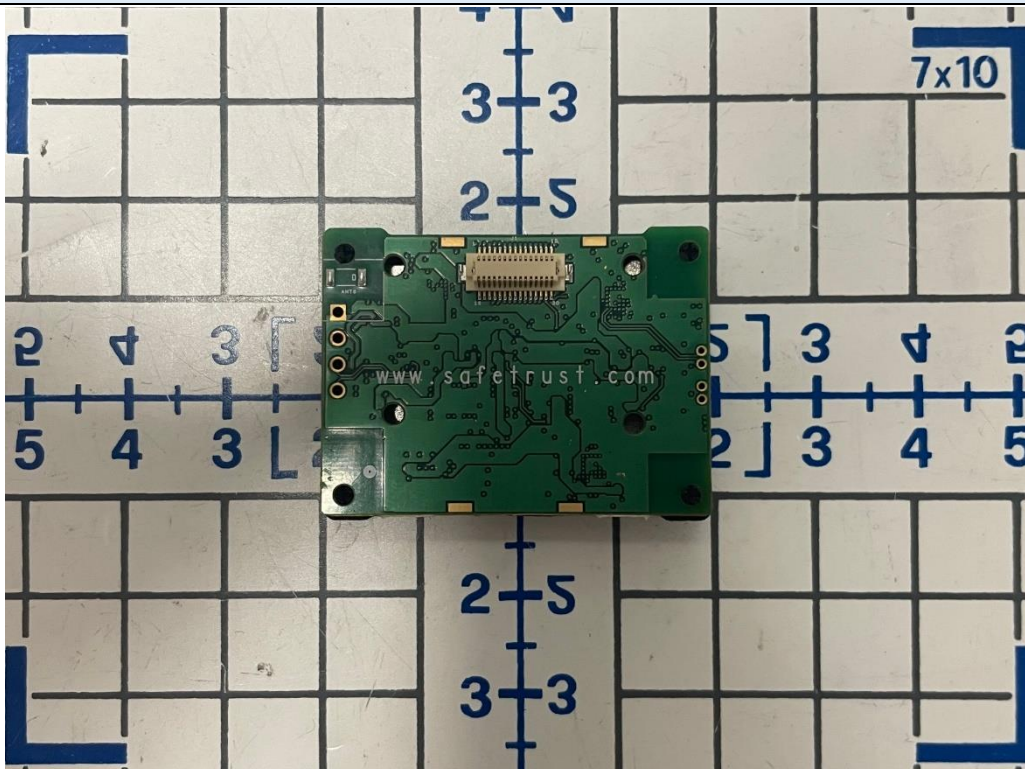

APPENDIX B.1

PHOTOGRAPHS OF EUT

EXTERNAL PHOTOS

Applicant	Safetrust Inc
Model Name	SA220
FCC ID	2ANI5SA220
IC ID	23133-SA220

Front View

Rear View

Left Side View

Right Side View

Top View

Bottom View