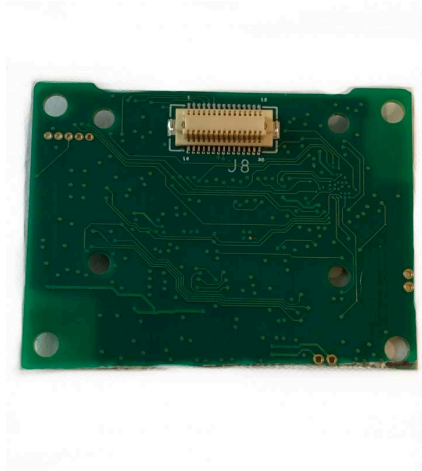

Safetrust Product Marking

SAFETRUST MODEL SA200
FCC ID: 2ANI5SA200
IC ID: 23133-SA200
SN: 1000000
MADE IN USA

FC **CE**
   
All Rights Reserved