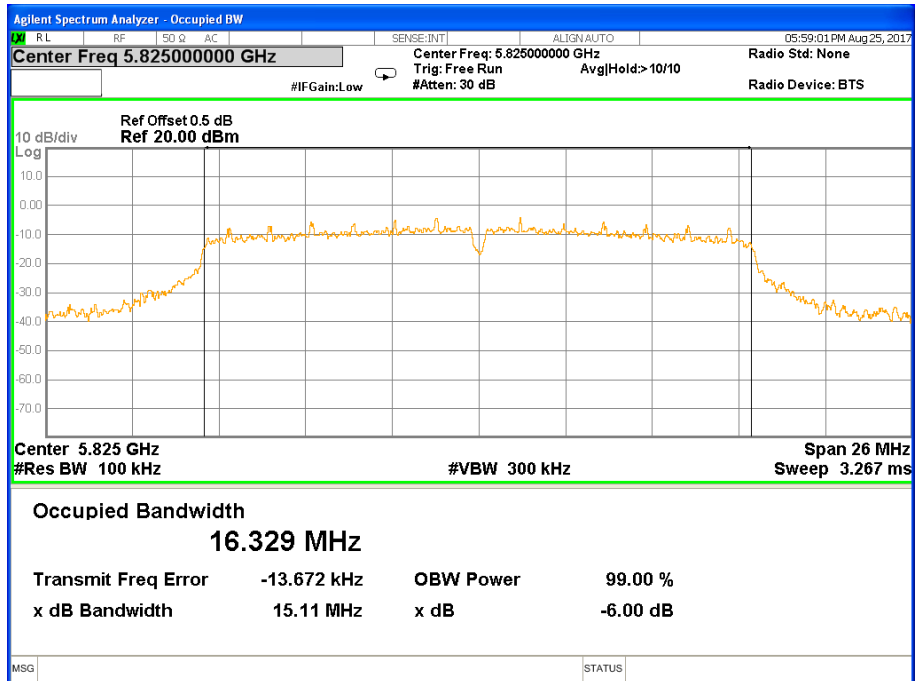

Note: N/A, 26 db bandwidth measurement limit only embodied in the report

Band IV (5.725-5.850GHz) 802.11a, 6 dB Bandwidth 6 dB Bandwidth 802.11a Channel 149

6 dB Bandwidth 802.11a Channel 157

6 dB Bandwidth 802.11a Channel 165