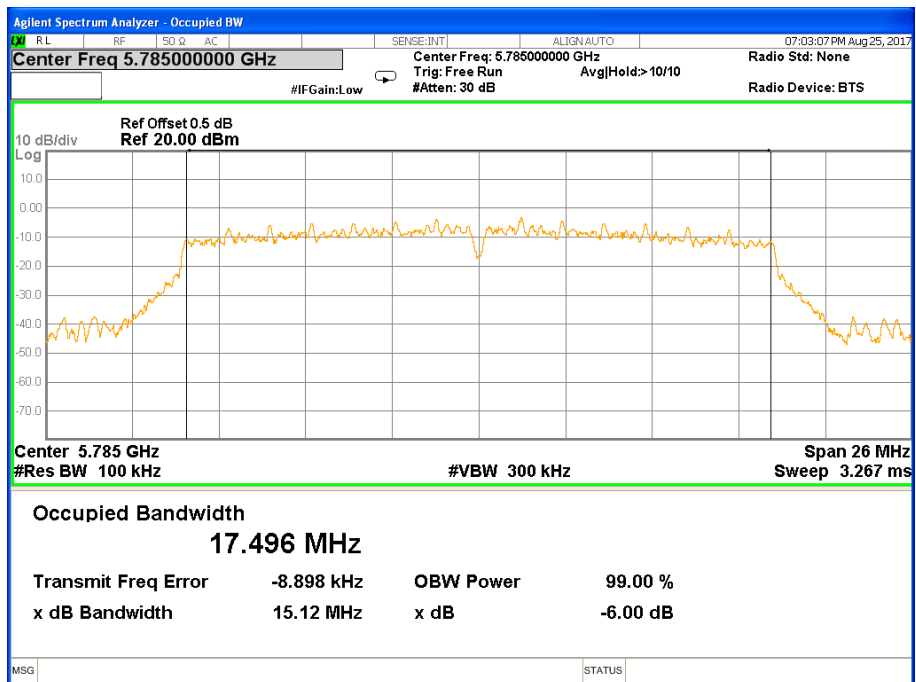

6 dB Bandwidth 802.11n(HT40) Channel 159

Band IV (5.725-5.850GHz) 802.11ac(HT20) 6 dB Bandwidth

6 dB Bandwidth 802.11ac(HT20) Channel 149

6 dB Bandwidth 802.11ac(HT20) Channel 157

6 dB Bandwidth 802.11ac(HT20) Channel 165