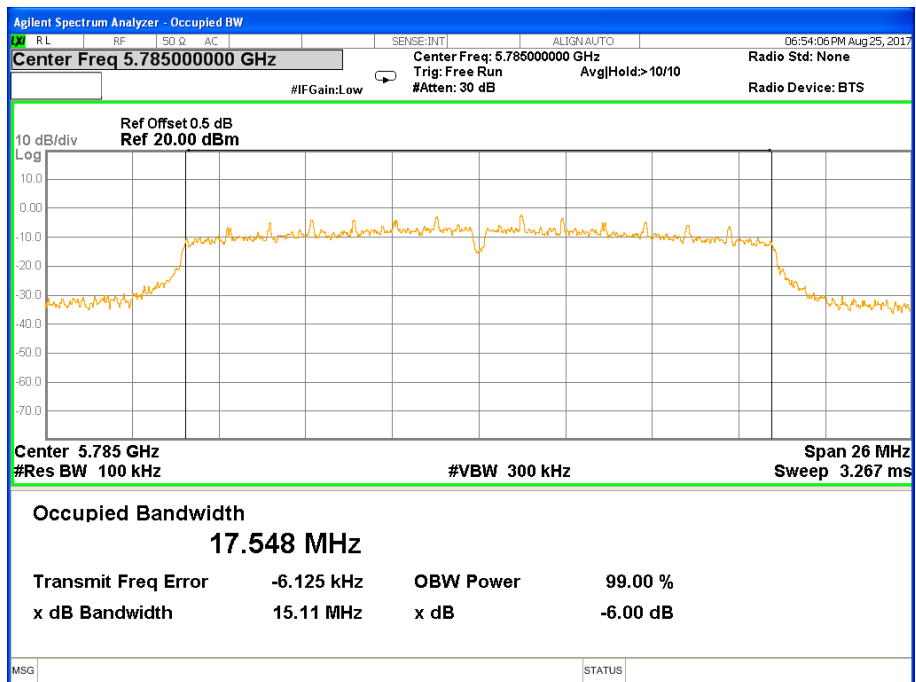

6 dB Bandwidth 802.11n(HT20) Channel 157