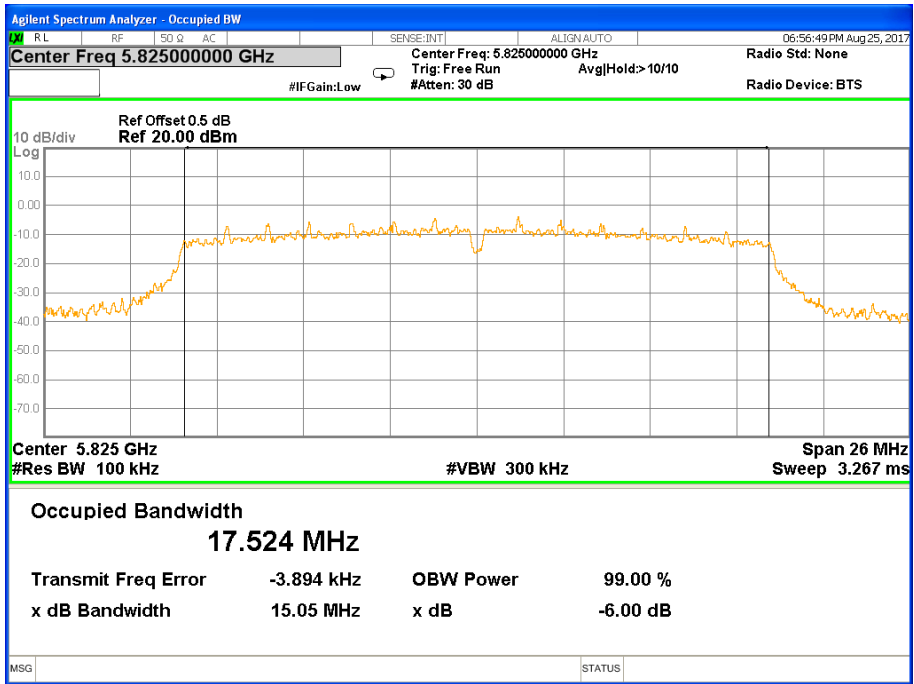

Band IV (5.725-5.850GHz) 802.11n(HT20) 6 dB Bandwidth 6 dB Bandwidth 802.11n(HT20) Channel 149

6 dB Bandwidth 802.11n(HT20) Channel 157

6 dB Bandwidth 802.11n(HT20) Channel 165

Band IV (5.725-5.850GHz) 802.11n(HT40) 6 dB Bandwidth 6 dB Bandwidth 802.11n(HT40) Channel 151