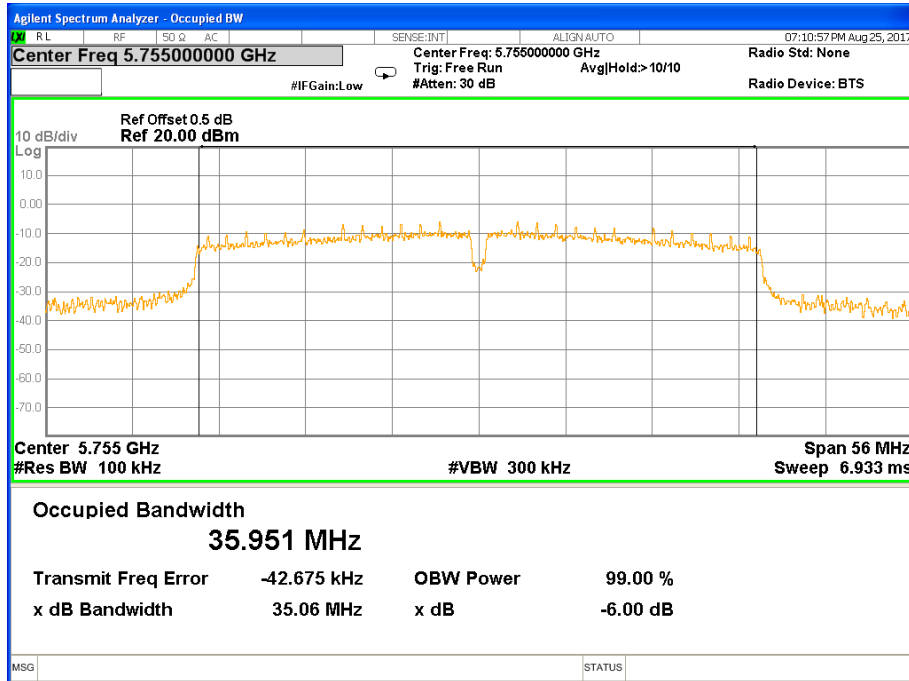

Band IV (5.725-5.850GHz) 802.11n(HT20) 6 dB Bandwidth 6 dB Bandwidth 802.11n(HT20) Channel 149

6 dB Bandwidth 802.11n(HT20) Channel 157

6 dB Bandwidth 802.11n(HT20) Channel 165

Band IV (5.725-5.850GHz) 802.11n(HT40) 6 dB Bandwidth 6 dB Bandwidth 802.11n(HT40) Channel 151