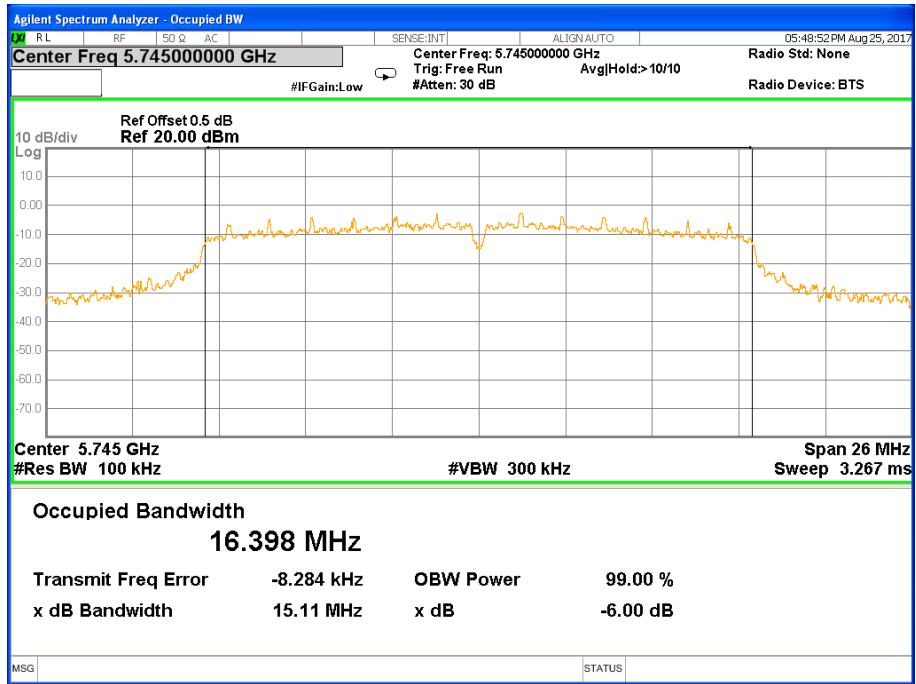

Band IV (5.725-5.850GHz) 802.11a, 6 dB Bandwidth 6 dB Bandwidth 802.11a Channel 149