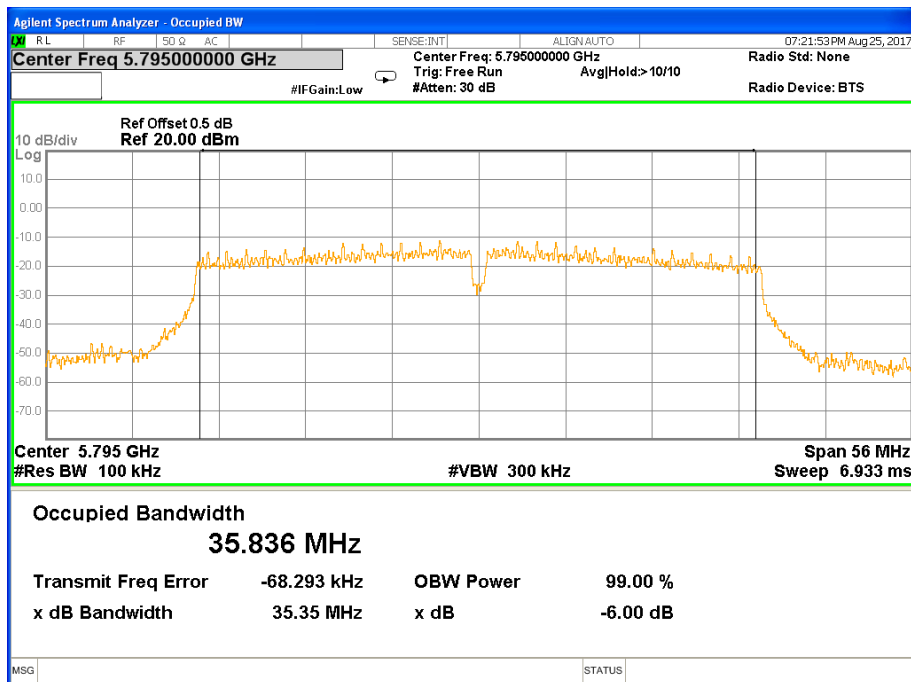

6 dB Bandwidth 802.11ac(HT40) Channel 159