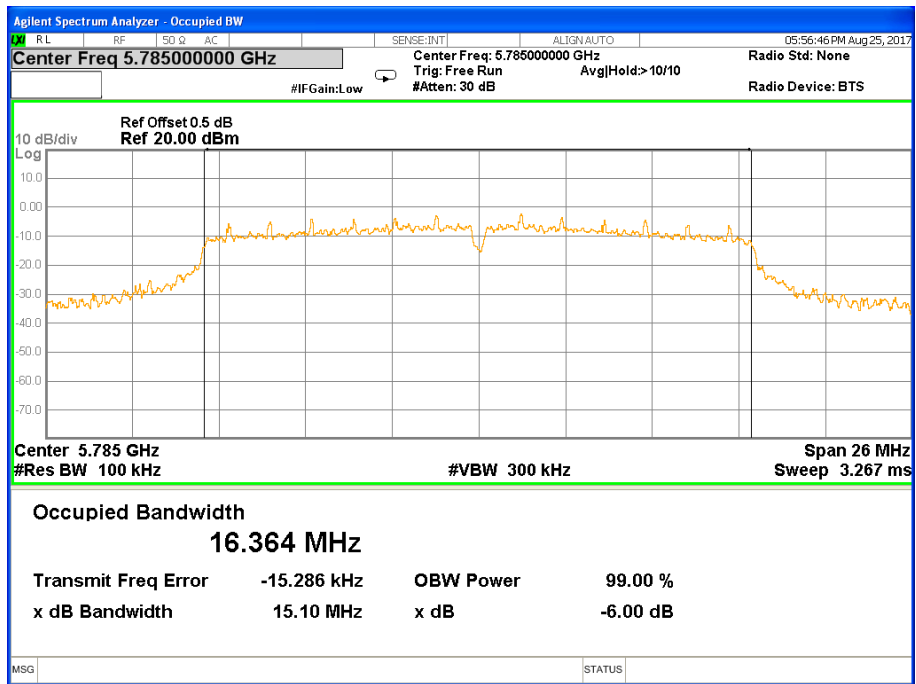

6 dB Bandwidth 802.11a Channel 157