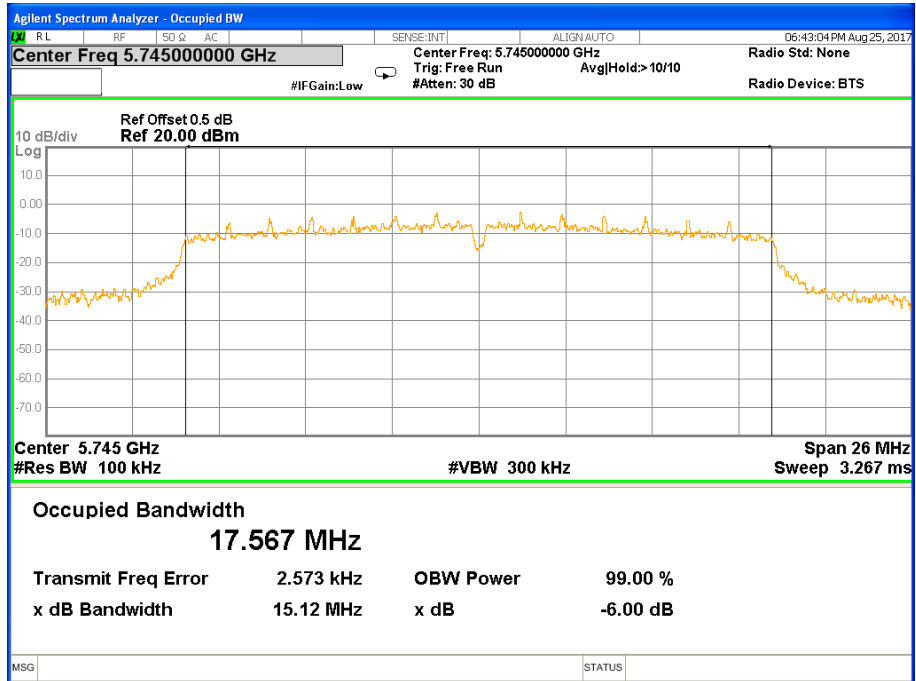

Band IV (5.725-5.850GHz) 802.11n(HT20) 6 dB Bandwidth 6 dB Bandwidth 802.11n(HT20) Channel 149