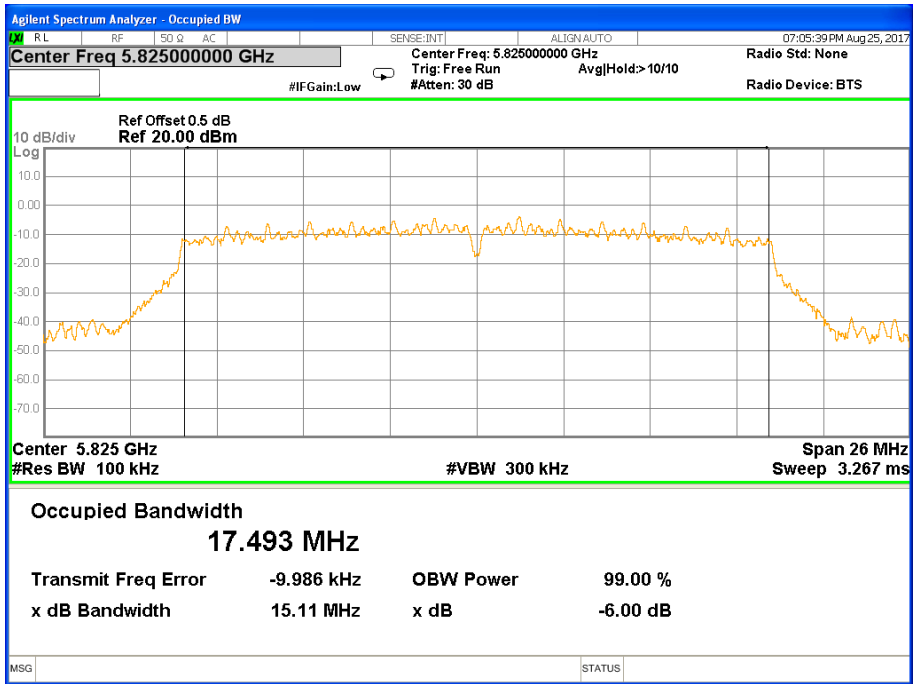

6 dB Bandwidth 802.11n(HT40) Channel 159

Band IV (5.725-5.850GHz) 802.11ac(HT20) 6 dB Bandwidth

6 dB Bandwidth 802.11ac(HT20) Channel 149

6 dB Bandwidth 802.11ac(HT20) Channel 157

6 dB Bandwidth 802.11ac(HT20) Channel 165