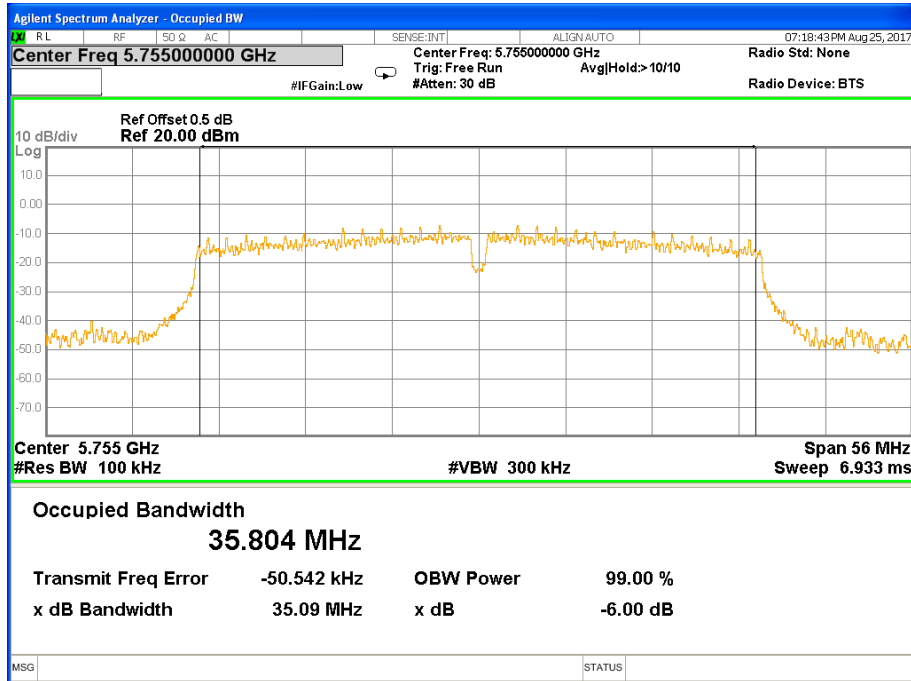

Band IV (5.725-5.850GHz) 802.11ac(HT40) 6 dB Bandwidth

6 dB Bandwidth 802.11ac(HT40) Channel 151