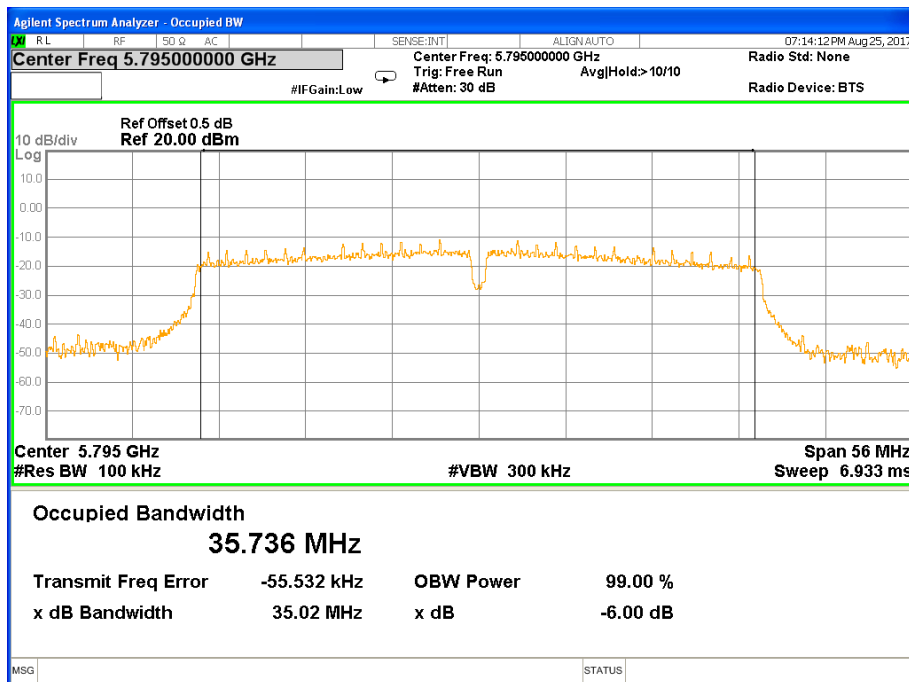

6 dB Bandwidth 802.11n(HT40) Channel 159