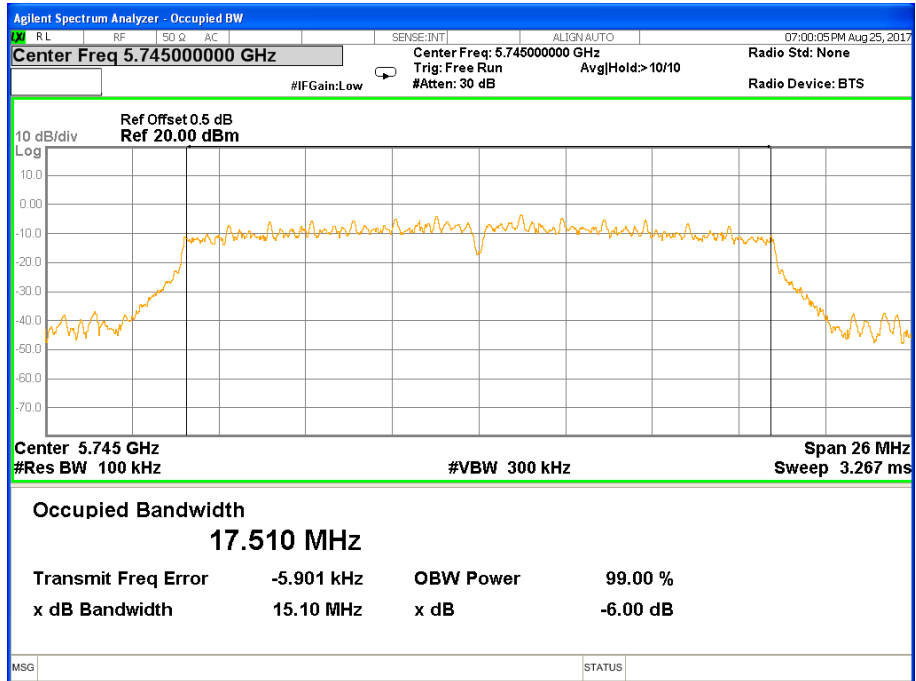

Band IV (5.725-5.850GHz) 802.11ac(HT20) 6 dB Bandwidth

6 dB Bandwidth 802.11ac(HT20) Channel 149