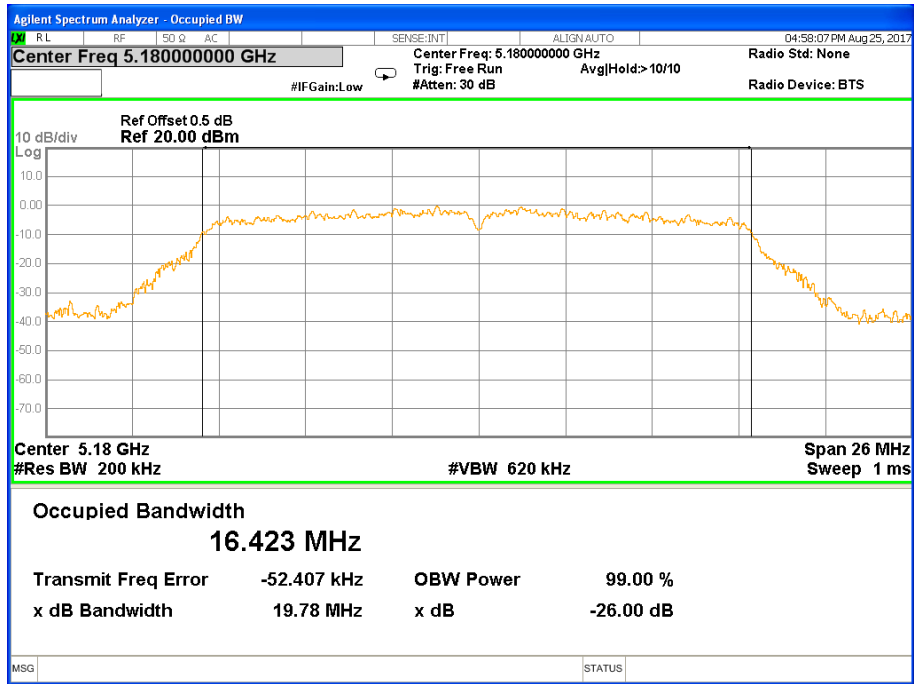

Band I (5.150-5.250GHz) 802.11a 26 dB &99% Bandwidth
26 dB &99% Bandwidth 802.11a Channel 36