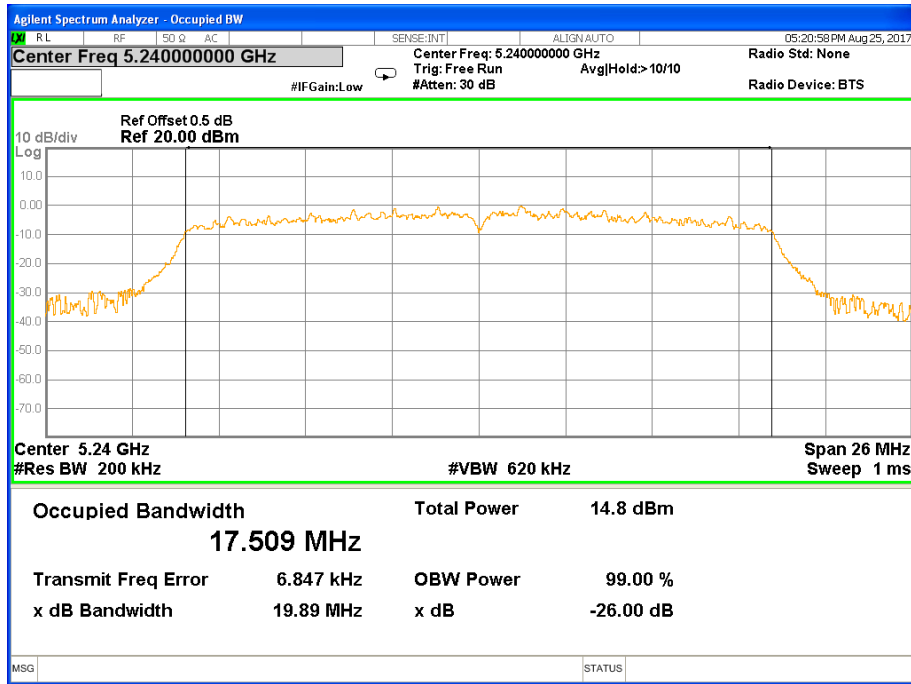

26 dB &99% Bandwidth 802.11n(HT20) Channel 48