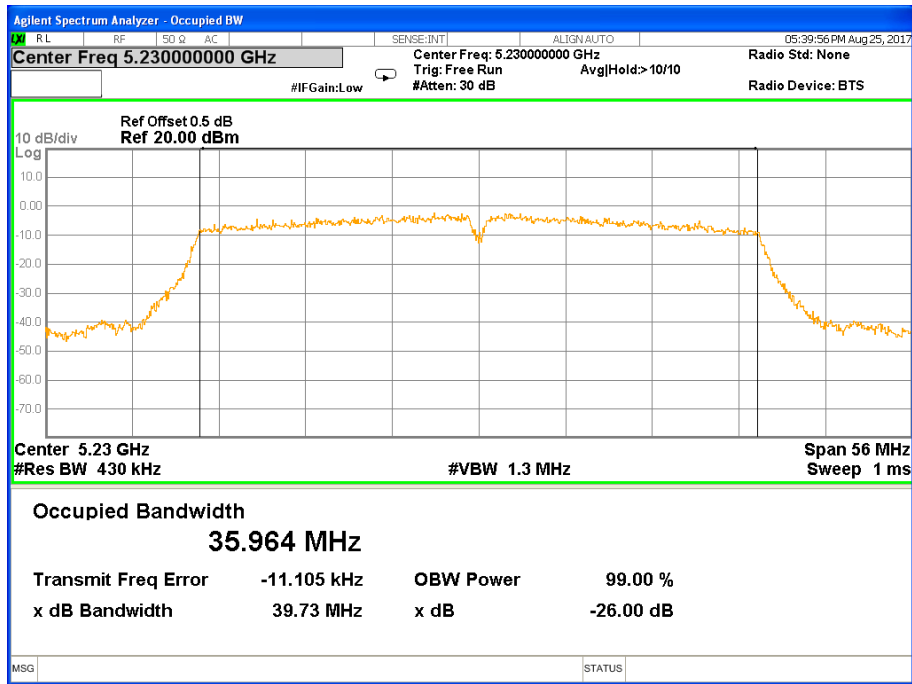

26 dB &99% Bandwidth 802.11ac(HT20) Channel 40

26 dB & 99% Bandwidth 802.11ac(HT20) Channel 48

Band I (5.150-5.250GHz) 802.11n(HT40) 26 dB &99% Bandwidth
26 dB &99% Bandwidth 802.11ac(HT40) Channel 38

26 dB &99% Bandwidth 802.11ac(HT40) Channel 46