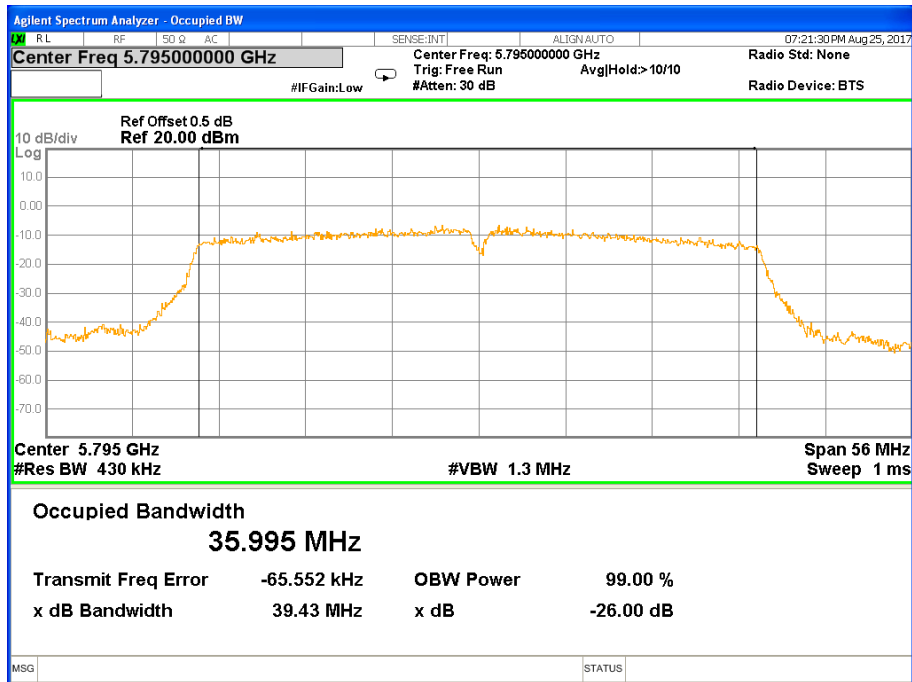

26 dB &99% Bandwidth 802.11ac(HT40) Channel 159