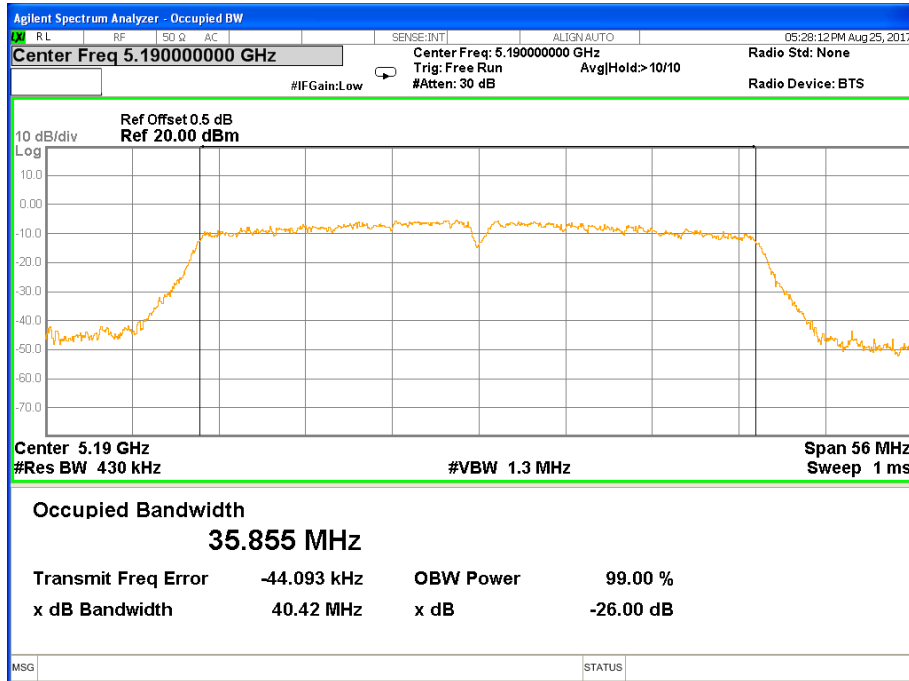

Band I (5.150-5.250GHz) 802.11n(HT40) 26 dB &99% Bandwidth 26 dB &99% Bandwidth 802.11n(HT40) Channel 38