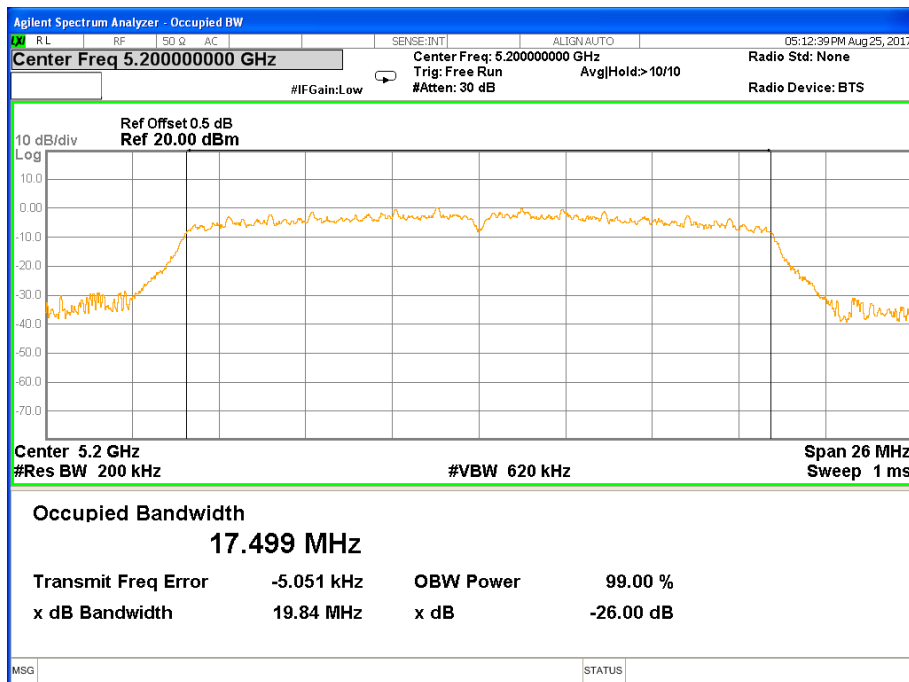

26 dB &99% Bandwidth 802.11a Channel 40

26 dB & 99% Bandwidth 802.11a Channel 48

Band I (5.150-5.250GHz) 802.11n(HT20) 26 dB &99% Bandwidth 26 dB &99% Bandwidth 802.11n(HT20) Channel 36

26 dB &99% Bandwidth 802.11n(HT20) Channel 40