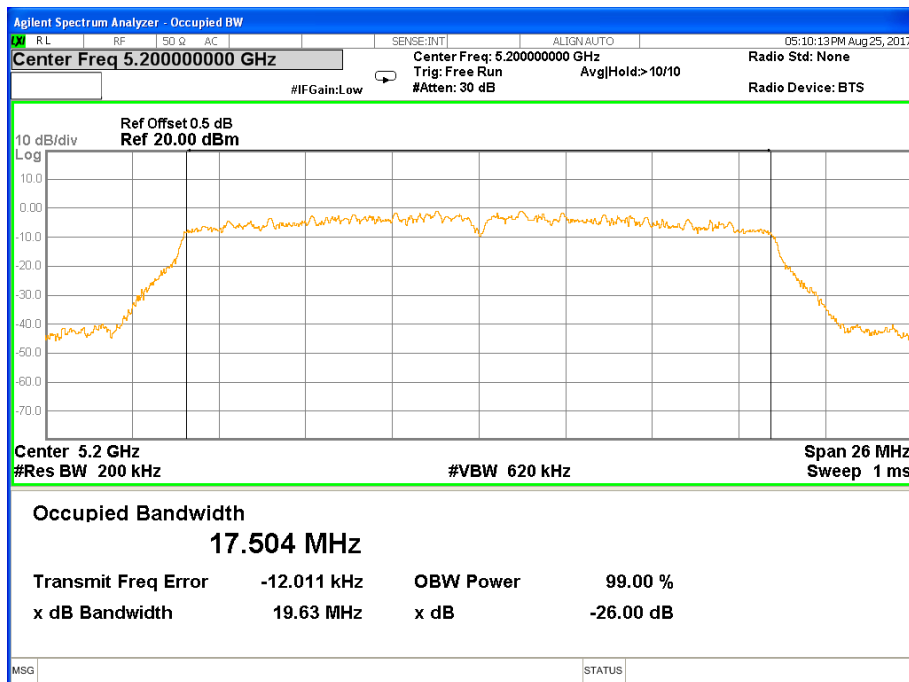

26 dB &99% Bandwidth 802.11ac(HT20) Channel 40