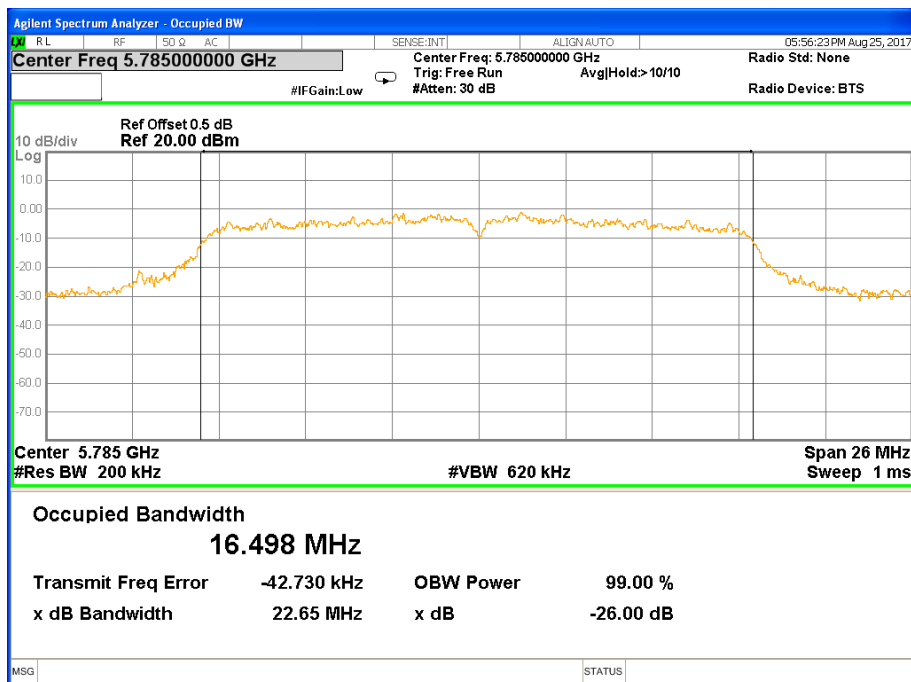

26 dB &99% Bandwidth 802.11a Channel 157