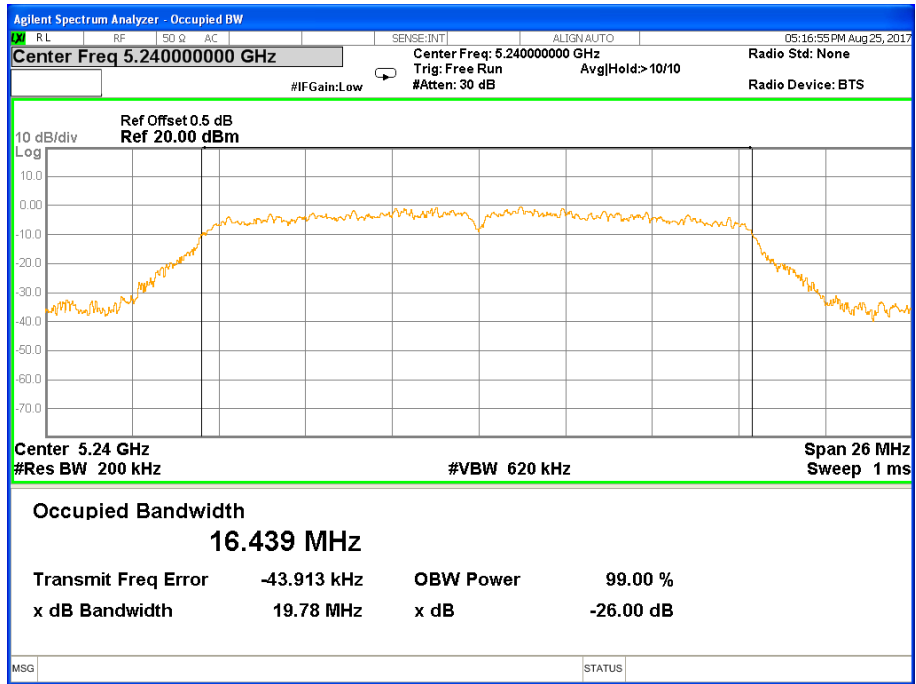

26 dB & 99% Bandwidth 802.11a Channel 48