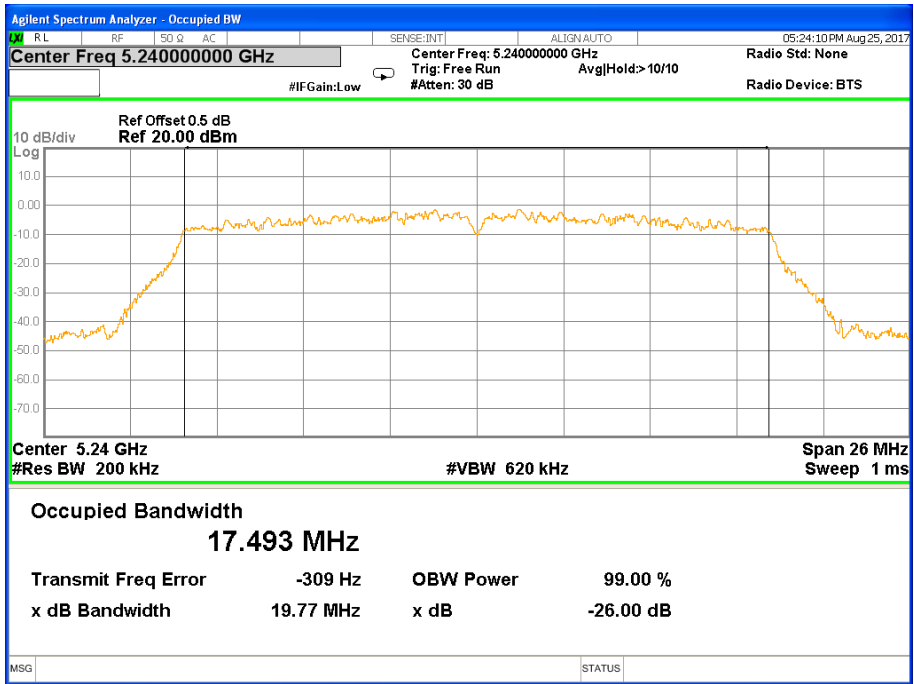

26 dB & 99% Bandwidth 802.11ac(HT20) Channel 48