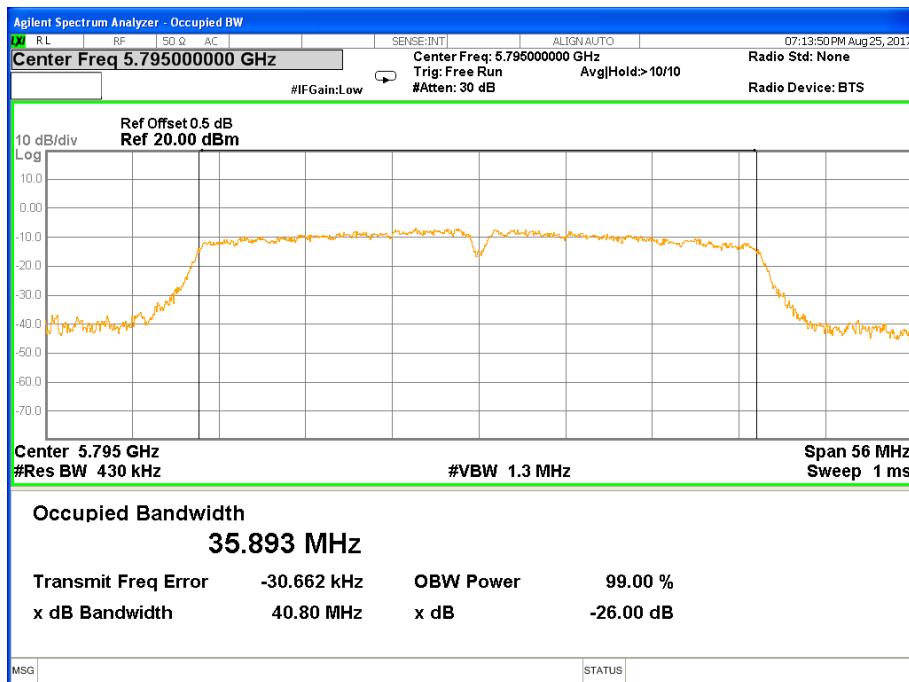

26 dB & 99% Bandwidth 802.11n(HT20) Channel 165

Band IV (5.725-5.850GHz) 802.11n(HT40) 26 dB &99% Bandwidth 26 dB &99% Bandwidth 802.11n(HT40) Channel 151

26 dB &99% Bandwidth 802.11n(HT40) Channel 159

Band IV (5.725-5.850GHz) 802.11ac(HT20) 26 dB &99% Bandwidth 26 dB &99% Bandwidth 802.11ac(HT20) Channel 149