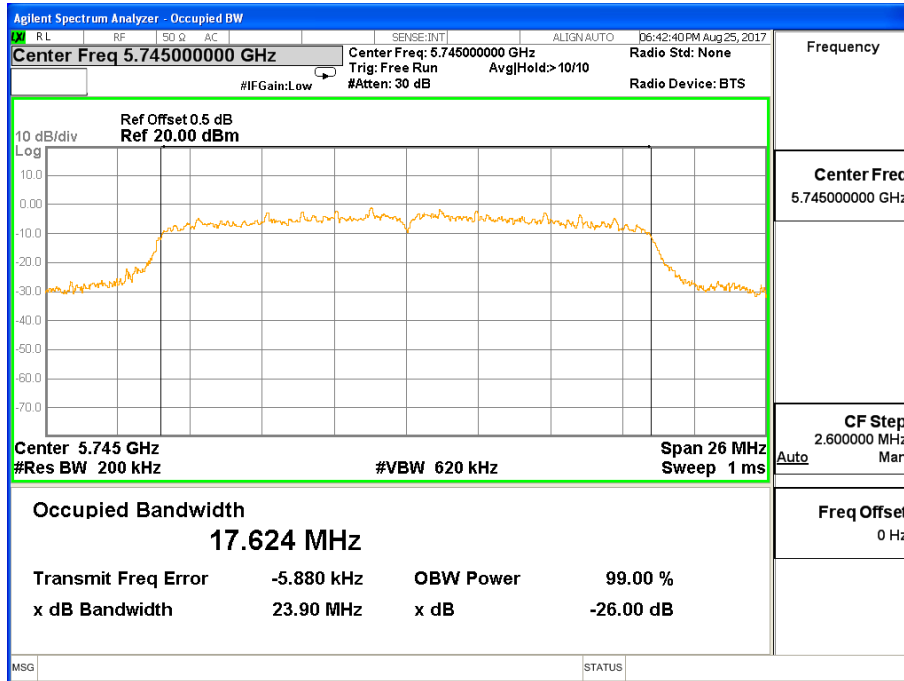

26 dB &99% Bandwidth 802.11a Channel 157

26 dB &99% Bandwidth 802.11a Channel 165

Band IV (5.725-5.850GHz) 802.11n(HT20) 26 dB &99% Bandwidth
26 dB &99% Bandwidth 802.11n(HT20) Channel 149

26 dB &99% Bandwidth 802.11n(HT20) Channel 157