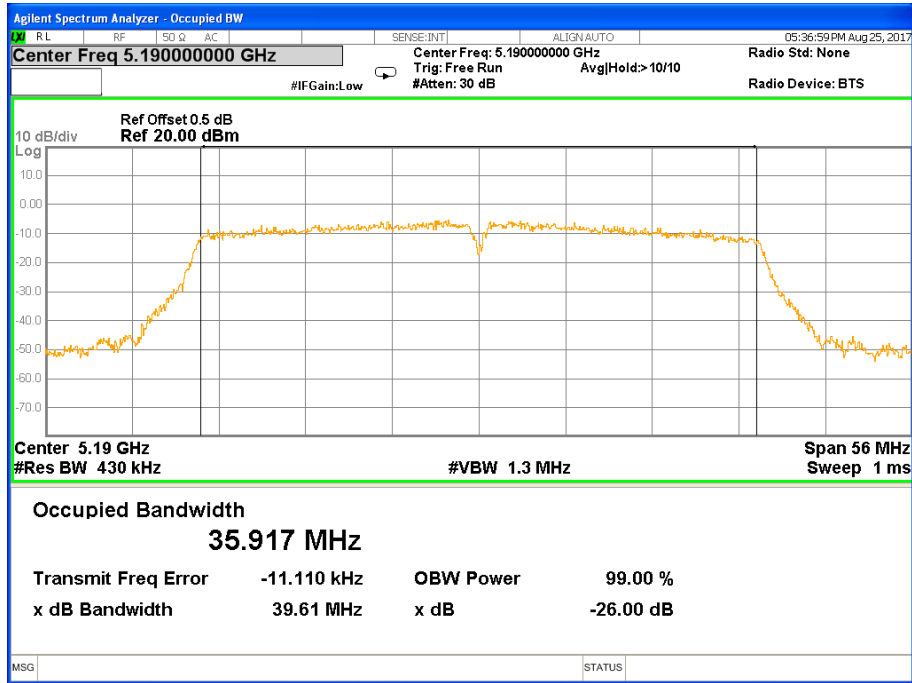

26 dB &99% Bandwidth 802.11ac(HT20) Channel 40

26 dB & 99% Bandwidth 802.11ac(HT20) Channel 48

Band I (5.150-5.250GHz) 802.11n(HT40) 26 dB &99% Bandwidth
26 dB &99% Bandwidth 802.11ac(HT40) Channel 38

26 dB &99% Bandwidth 802.11ac(HT40) Channel 46