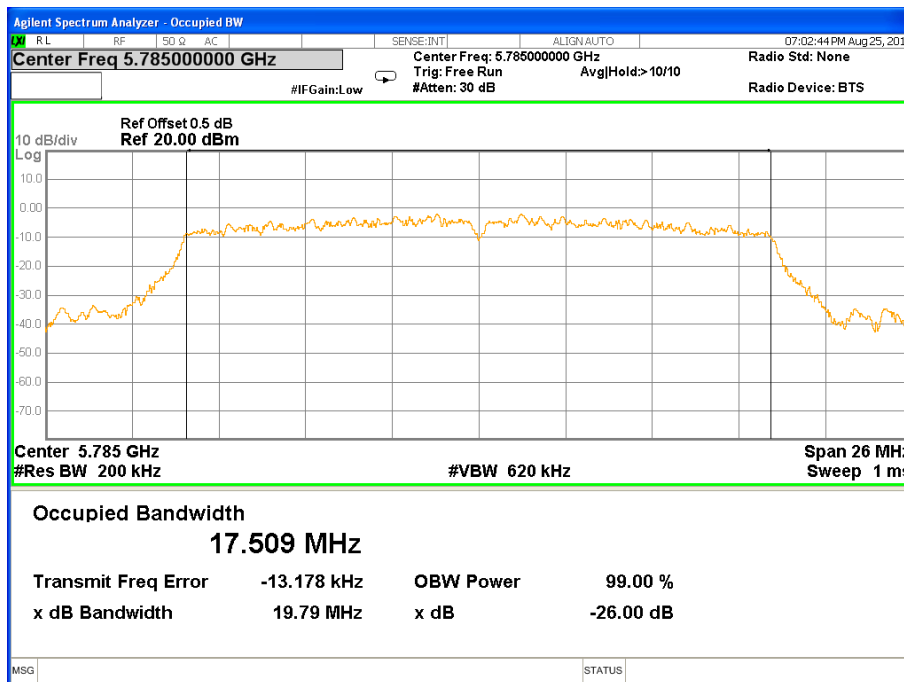

26 dB &99% Bandwidth 802.11ac(HT20) Channel 157