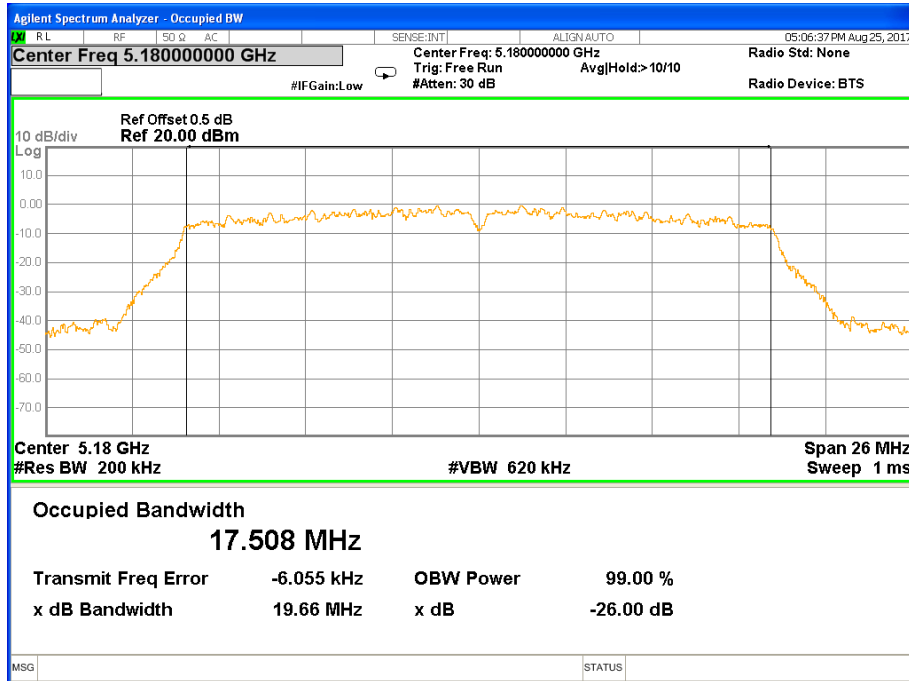

26 dB &99% Bandwidth 802.11n(HT20) Channel 48

Band I (5.150-5.250GHz) 802.11n(HT40) 26 dB &99% Bandwidth 26 dB &99% Bandwidth 802.11n(HT40) Channel 38

26 dB &99% Bandwidth 802.11n(HT40) Channel 46

Band I (5.150-5.250GHz) 802.11ac(HT20) 26 dB &99% Bandwidth 26 dB &99% Bandwidth 802.11ac(HT20) Channel 36