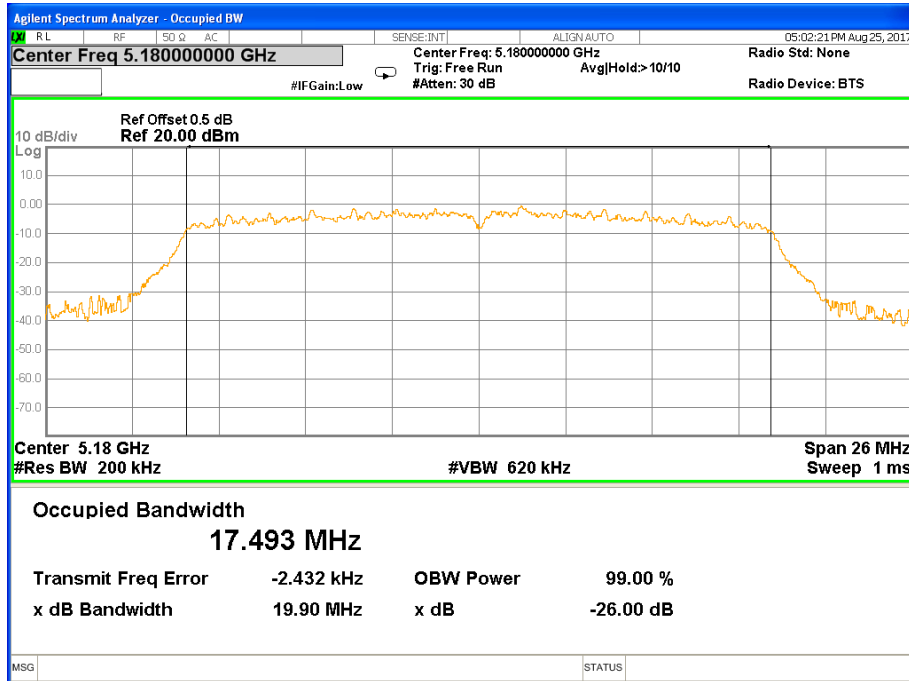

26 dB &99% Bandwidth 802.11a Channel 40

26 dB & 99% Bandwidth 802.11a Channel 48

Band I (5.150-5.250GHz) 802.11n(HT20) 26 dB &99% Bandwidth 26 dB &99% Bandwidth 802.11n(HT20) Channel 36

26 dB &99% Bandwidth 802.11n(HT20) Channel 40