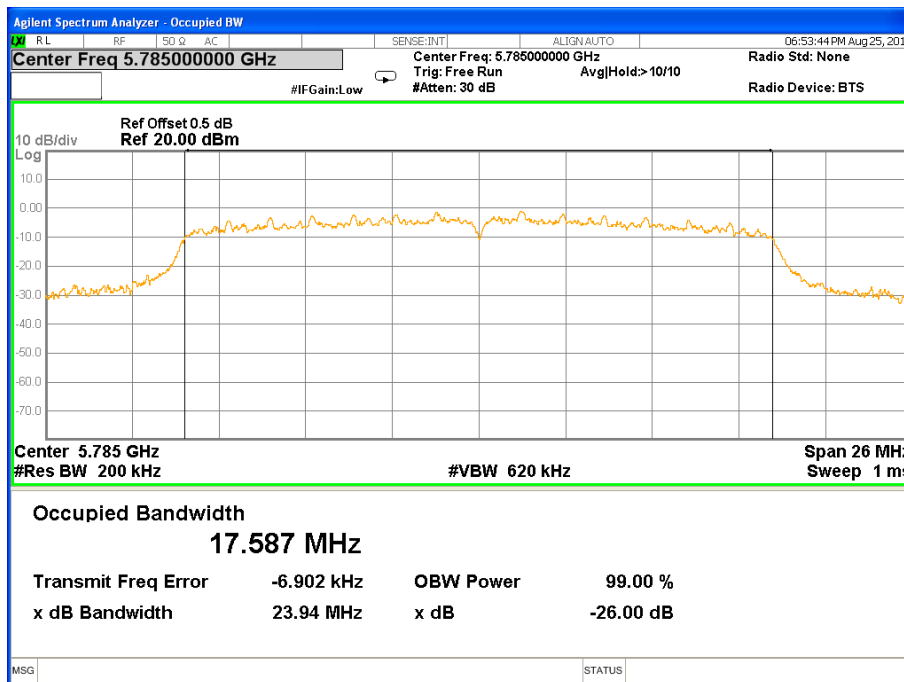

26 dB &99% Bandwidth 802.11a Channel 157

26 dB &99% Bandwidth 802.11a Channel 165

Band IV (5.725-5.850GHz) 802.11n(HT20) 26 dB &99% Bandwidth
26 dB &99% Bandwidth 802.11n(HT20) Channel 149

26 dB &99% Bandwidth 802.11n(HT20) Channel 157