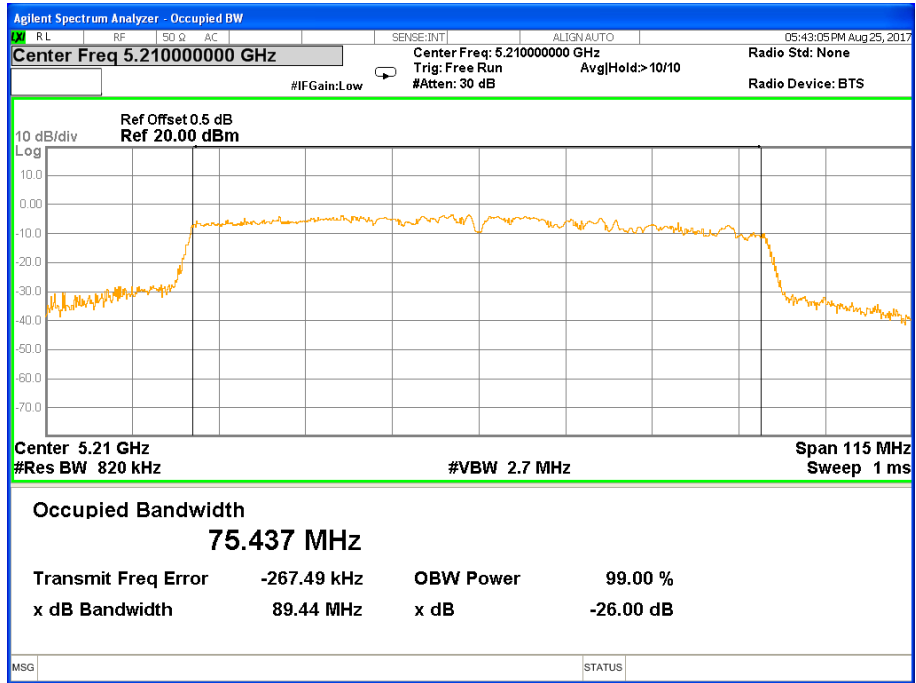

Band I (5.150-5.250GHz) 802.11n(HT40) 26 dB &99% Bandwidth 26 dB &99% Bandwidth 802.11ac(HT80) Channel 42