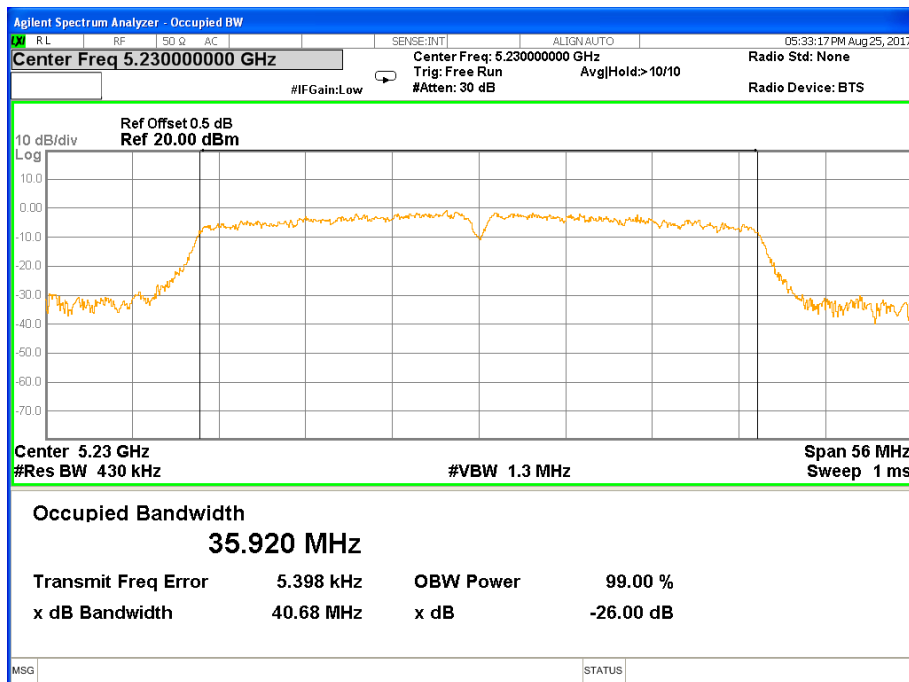

26 dB &99% Bandwidth 802.11n(HT20) Channel 48

Band I (5.150-5.250GHz) 802.11n(HT40) 26 dB &99% Bandwidth 26 dB &99% Bandwidth 802.11n(HT40) Channel 38

26 dB &99% Bandwidth 802.11n(HT40) Channel 46

Band I (5.150-5.250GHz) 802.11ac(HT20) 26 dB &99% Bandwidth 26 dB &99% Bandwidth 802.11ac(HT20) Channel 36