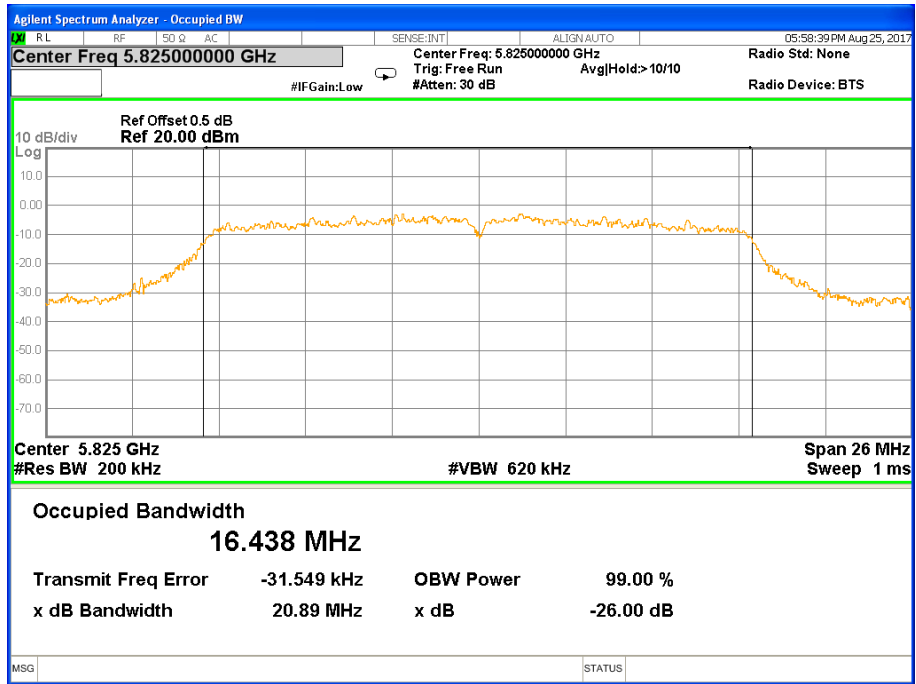

26 dB &99% Bandwidth 802.11a Channel 165