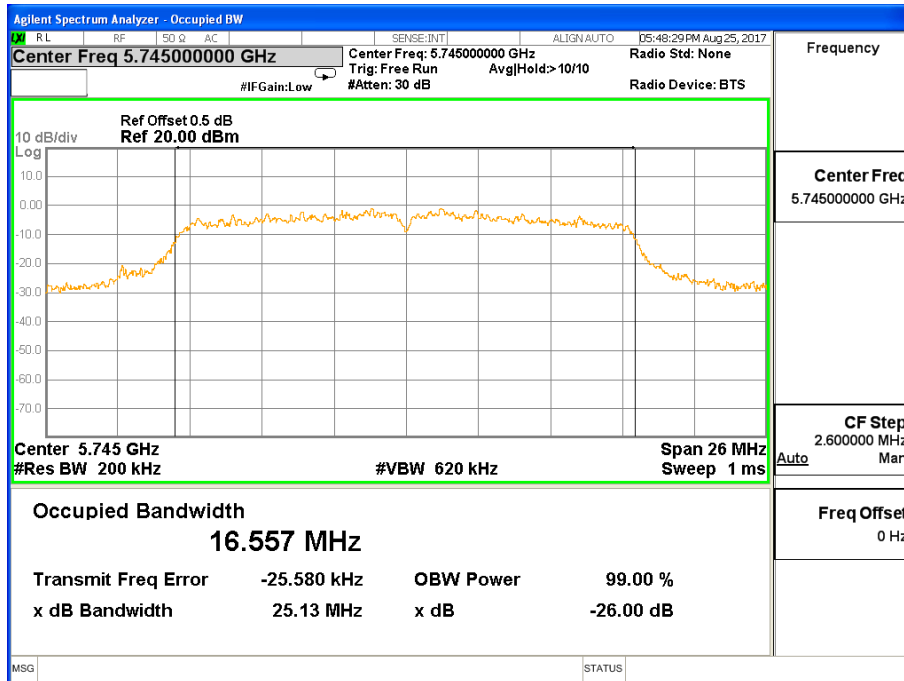

Band IV (5.725-5.850GHz) 802.11a, 26 dB &99% Bandwidth 26 dB &99% Bandwidth 802.11a Channel 149