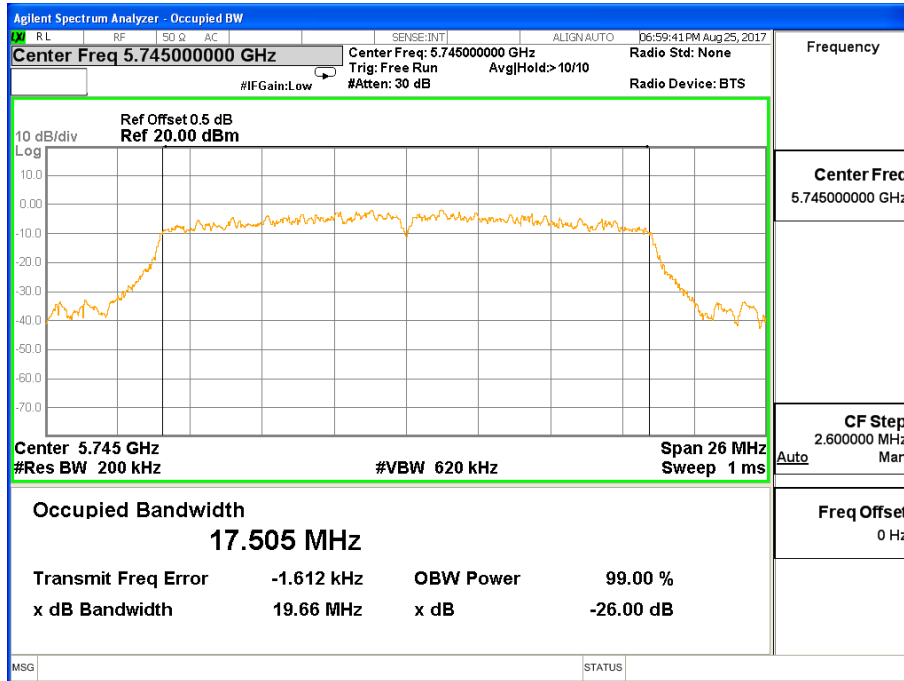

26 dB & 99% Bandwidth 802.11n(HT20) Channel 165

Band IV (5.725-5.850GHz) 802.11n(HT40) 26 dB &99% Bandwidth 26 dB &99% Bandwidth 802.11n(HT40) Channel 151

26 dB &99% Bandwidth 802.11n(HT40) Channel 159

Band IV (5.725-5.850GHz) 802.11ac(HT20) 26 dB &99% Bandwidth 26 dB &99% Bandwidth 802.11ac(HT20) Channel 149