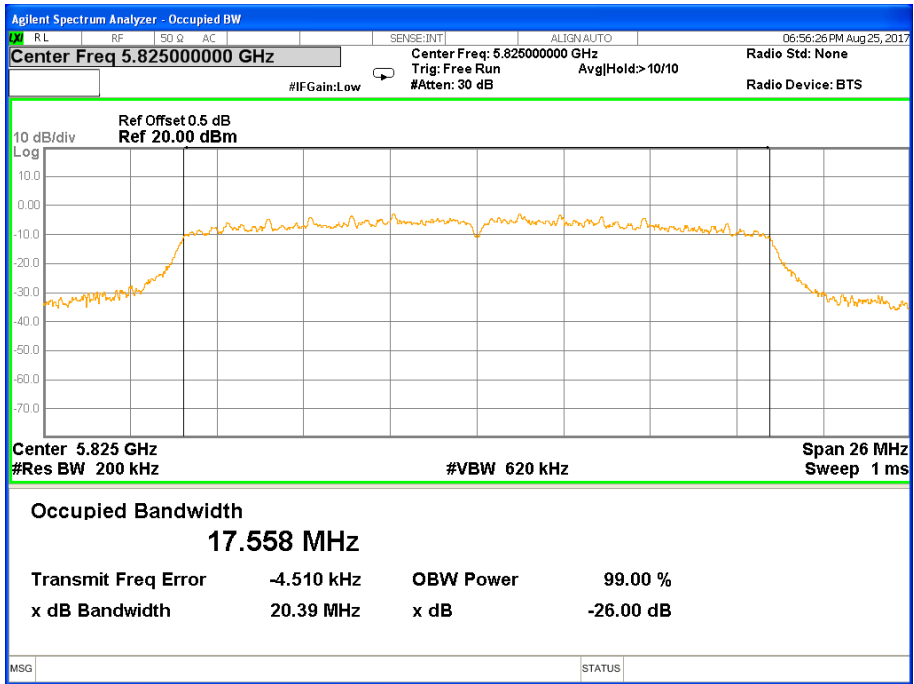

26 dB & 99% Bandwidth 802.11n(HT20) Channel 165