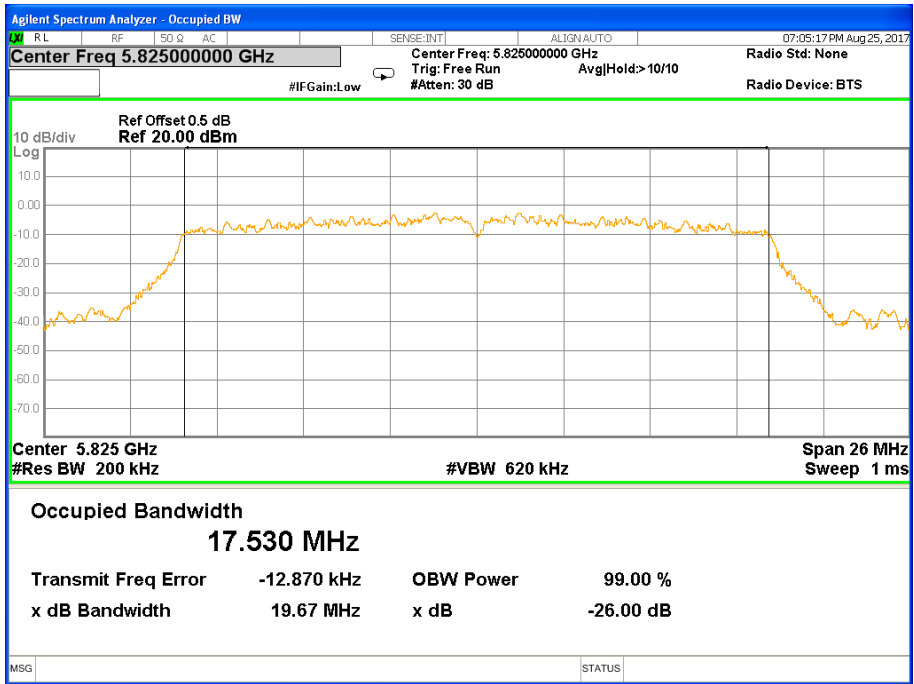

26 dB & 99% Bandwidth 802.11ac(HT20) Channel 165