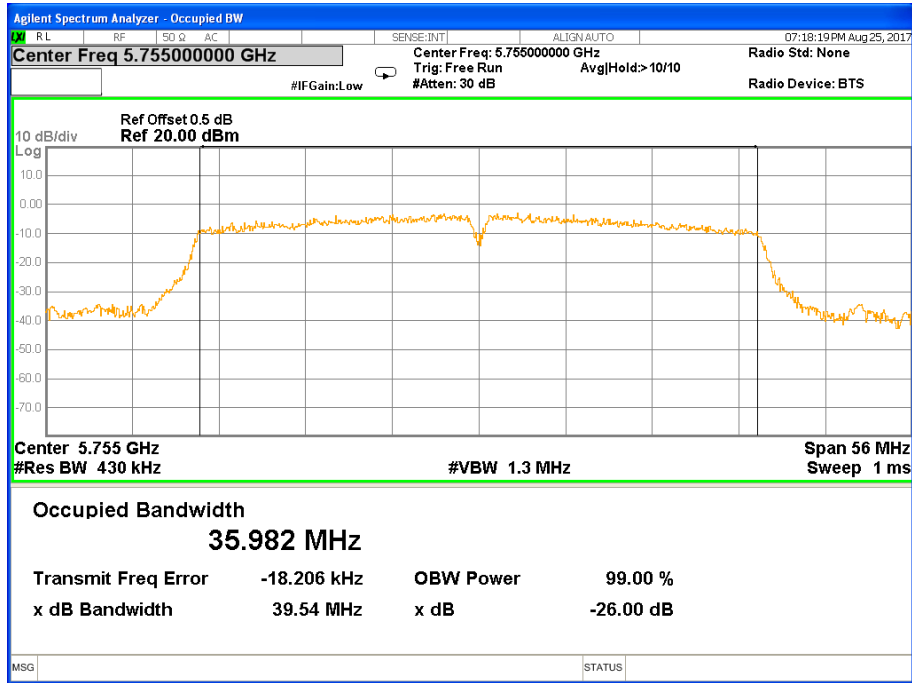

26 dB &99% Bandwidth 802.11ac(HT20) Channel 157

26 dB & 99% Bandwidth 802.11ac(HT20) Channel 165

Band IV (5.725-5.850GHz) 802.11ac(HT40) 26 dB &99% Bandwidth
26 dB &99% Bandwidth 802.11ac(HT40) Channel 151