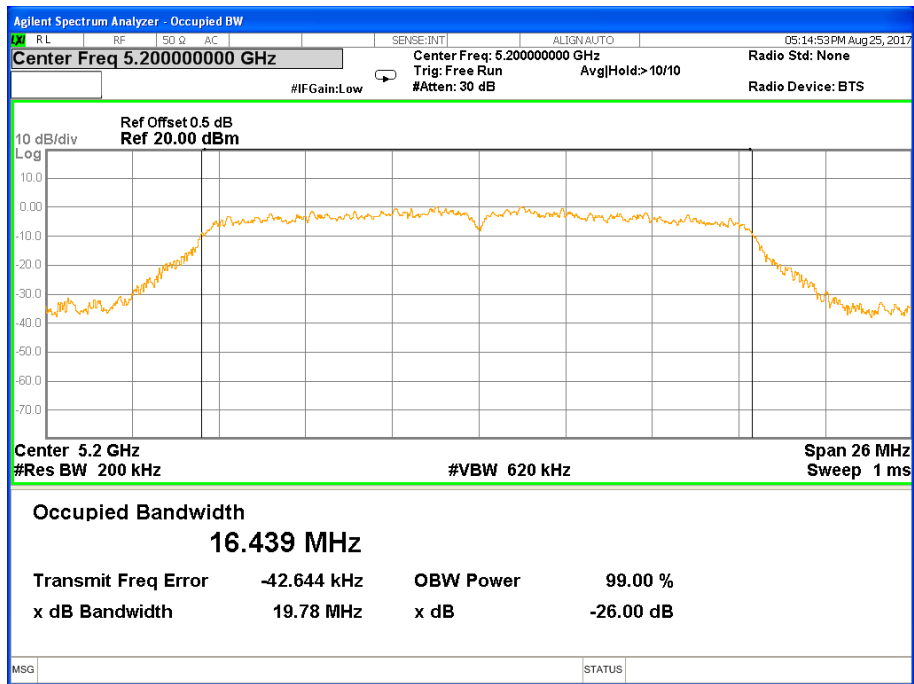

26 dB &99% Bandwidth 802.11a Channel 40