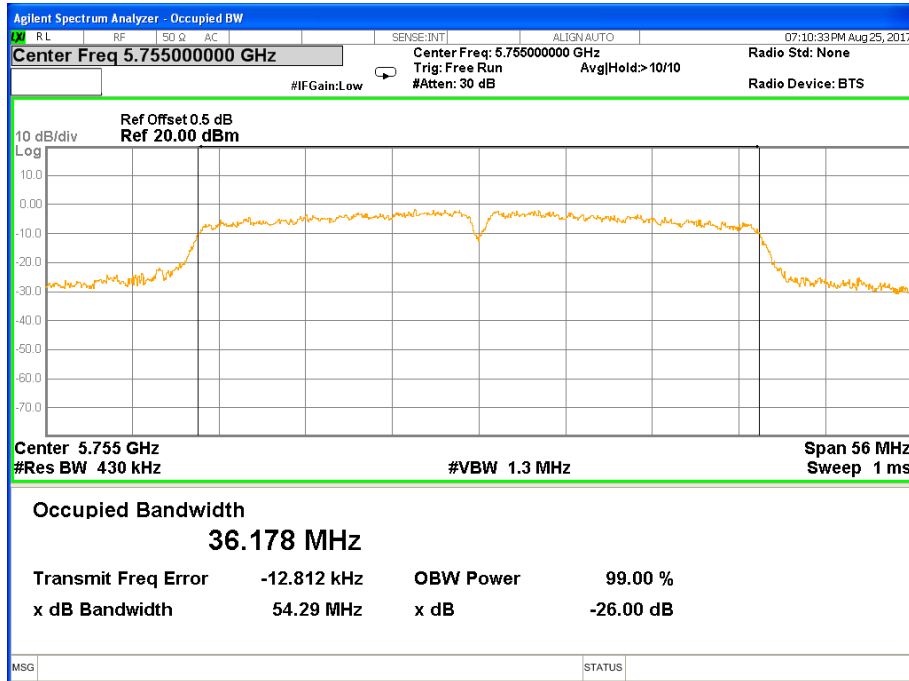

Band IV (5.725-5.850GHz) 802.11n(HT40) 26 dB &99% Bandwidth 26 dB &99% Bandwidth 802.11n(HT40) Channel 151