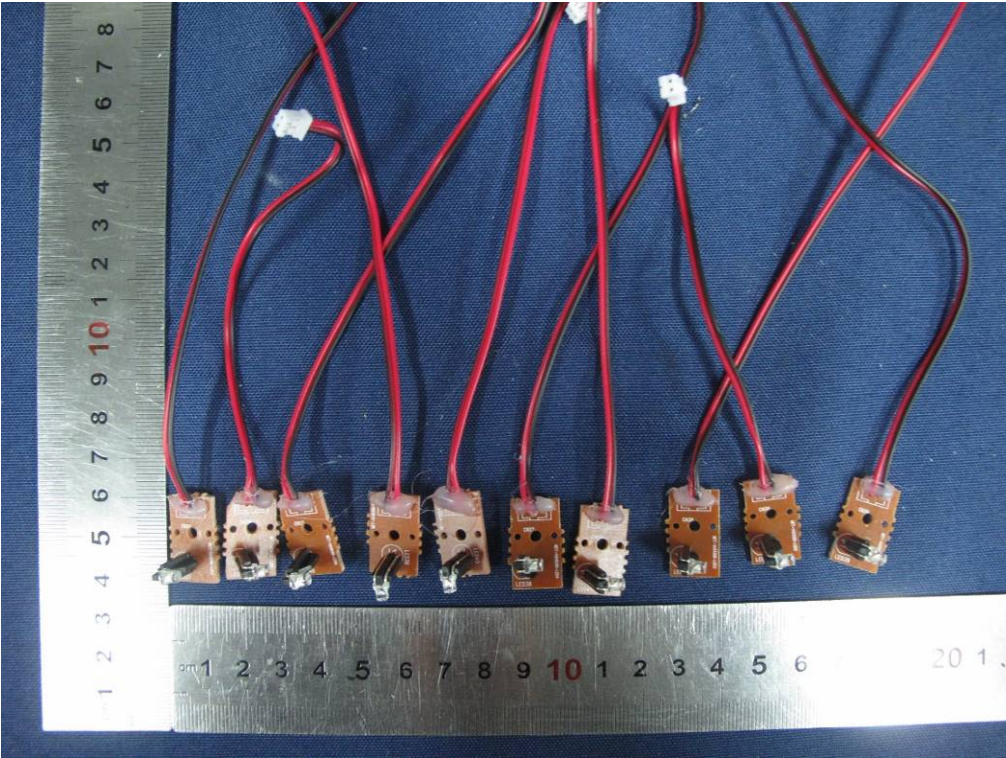

Model name:MET1401USB

END OF REPORT