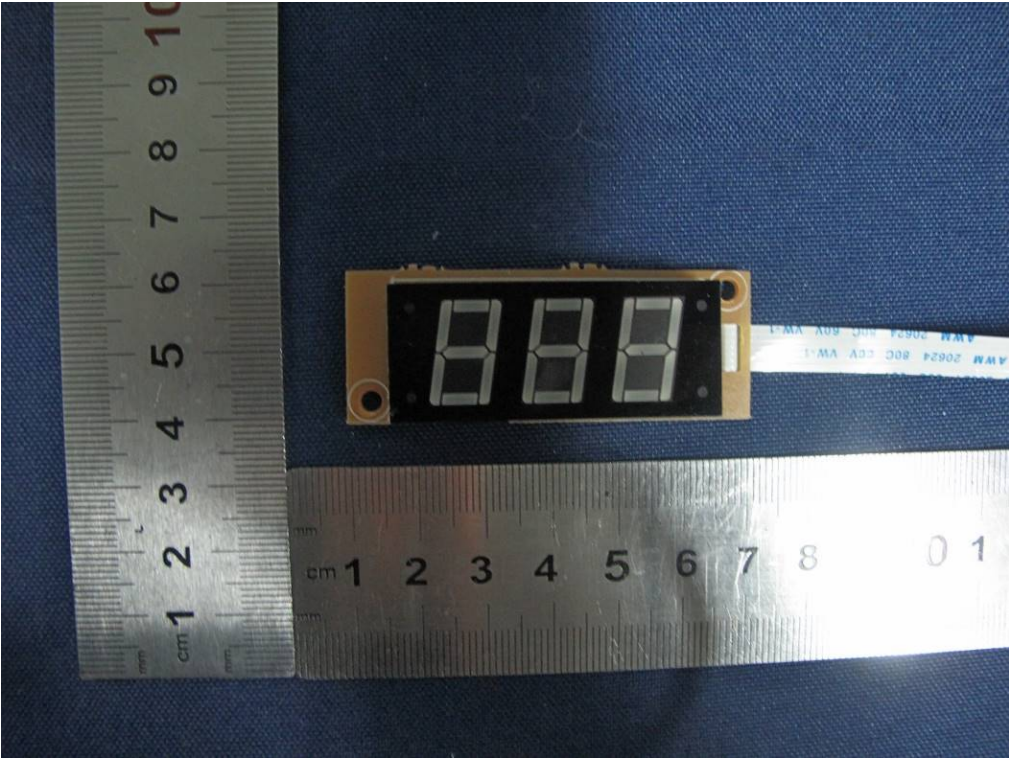

Model name:MET1401USB

END OF REPORT