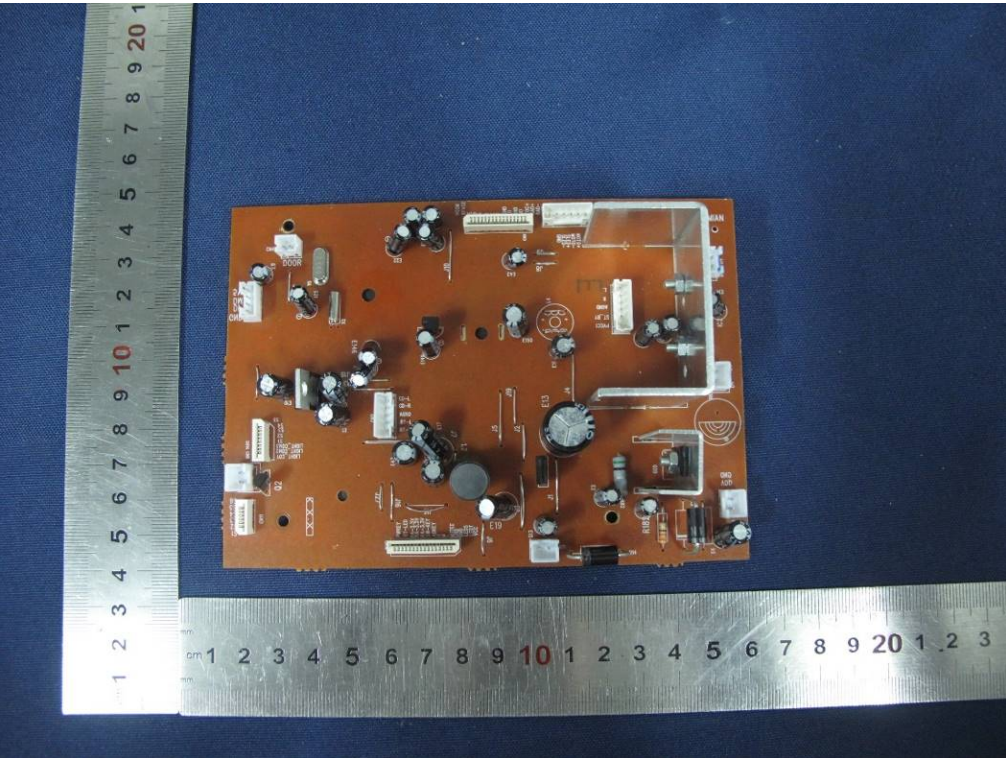

Model name:MET1401USB

END OF REPORT