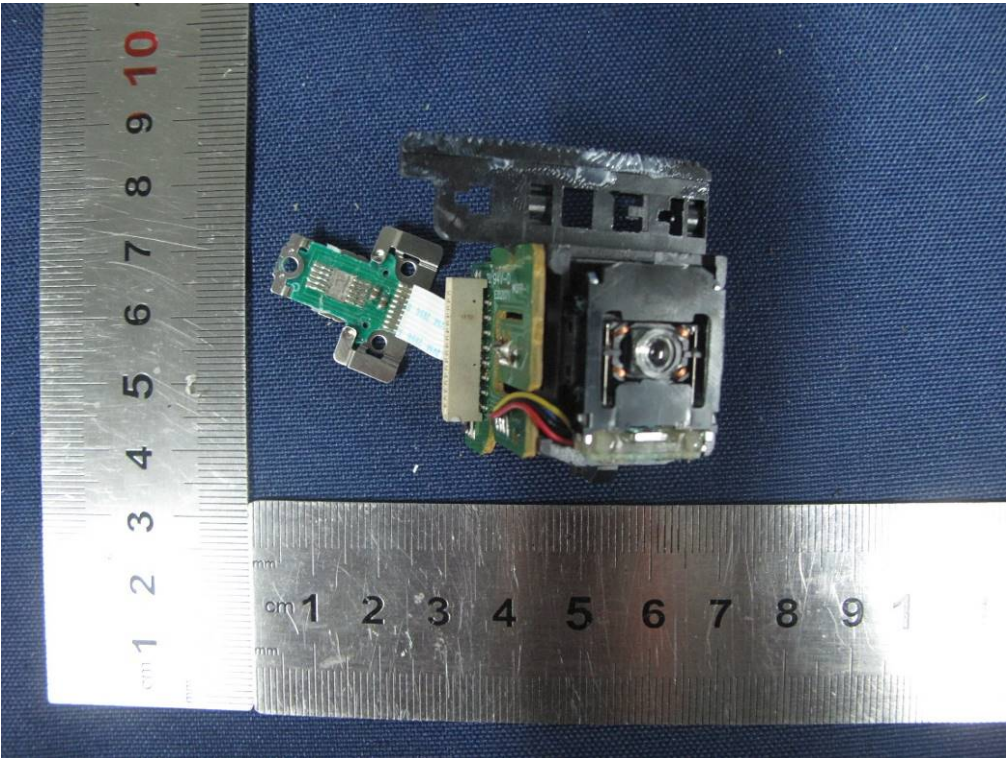

Model name:MET1401USB

END OF REPORT