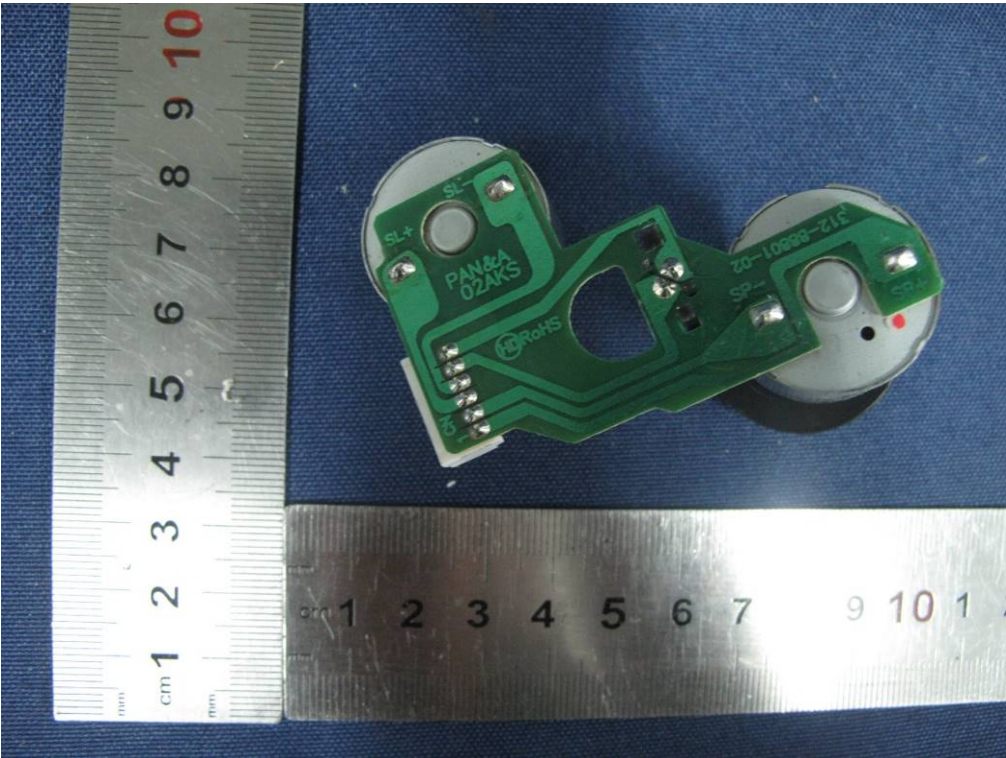

Model name:MET1401USB

END OF REPORT