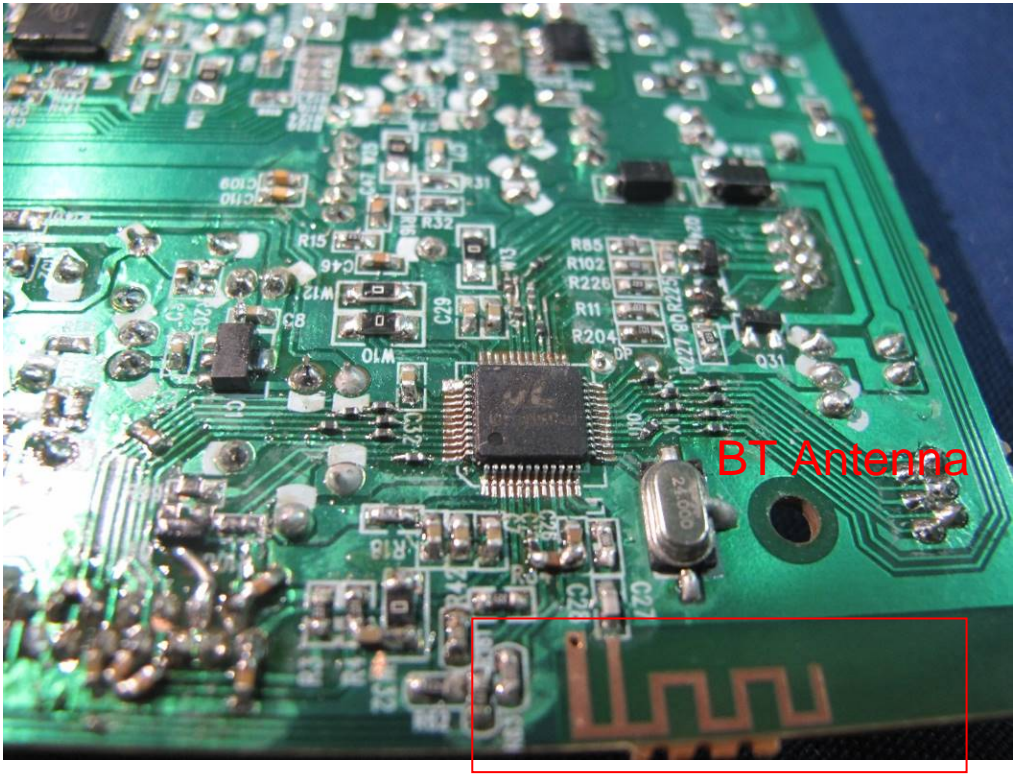

Model name:MET1401USB

END OF REPORT