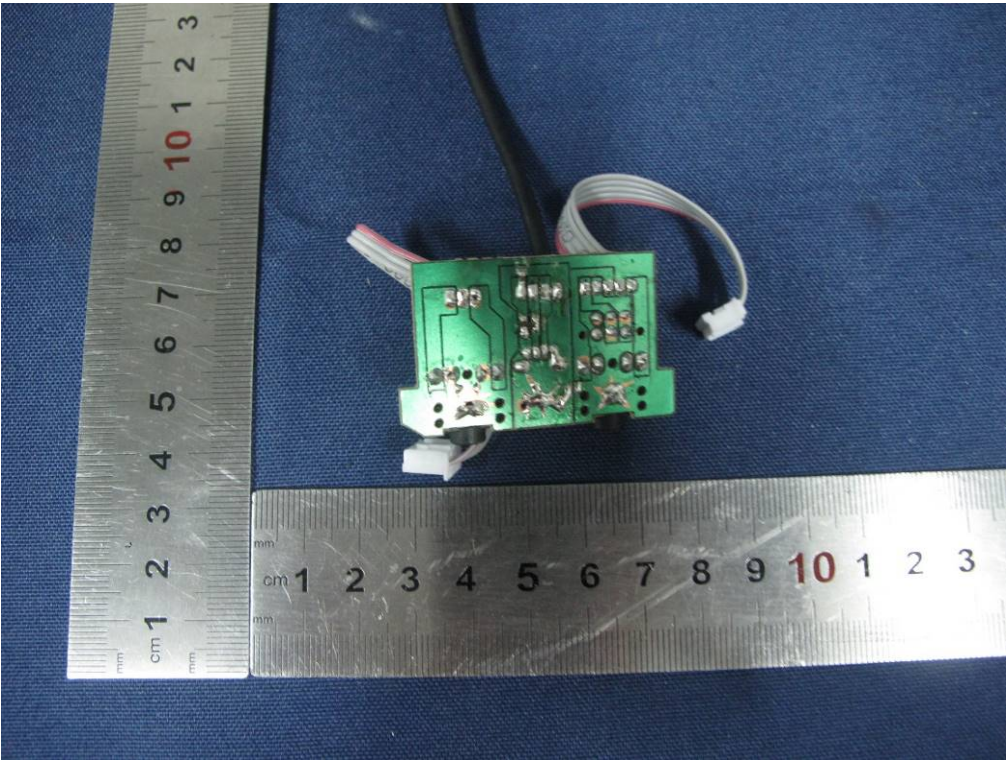

Model name:MET1401USB

END OF REPORT