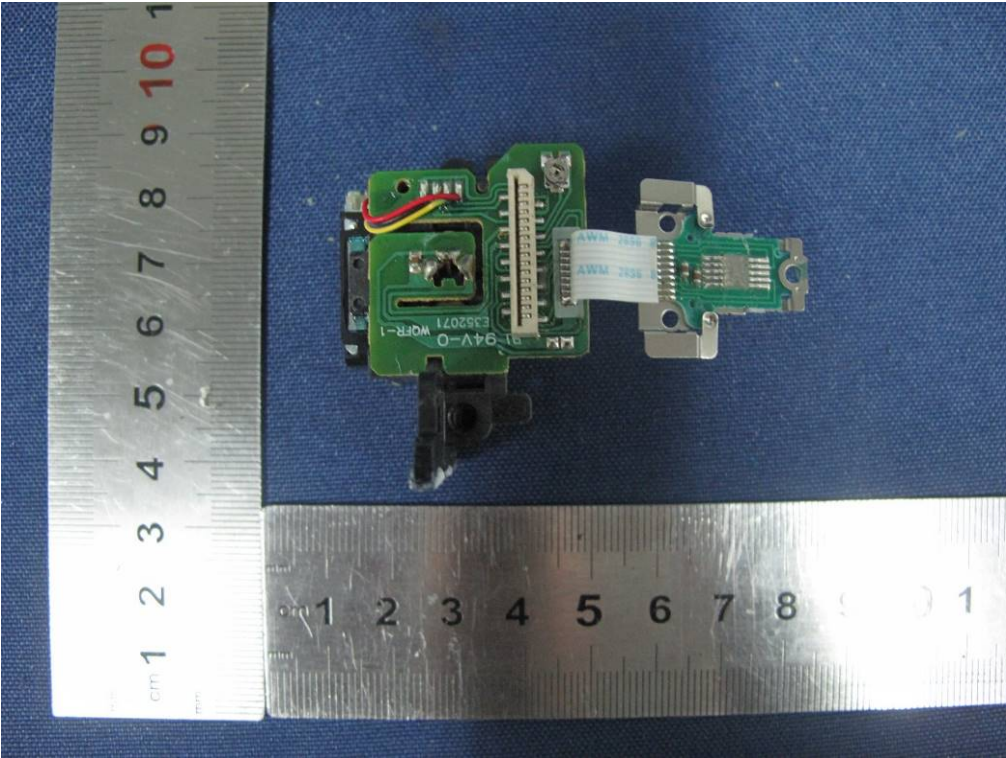

Model name:MET1401USB

END OF REPORT