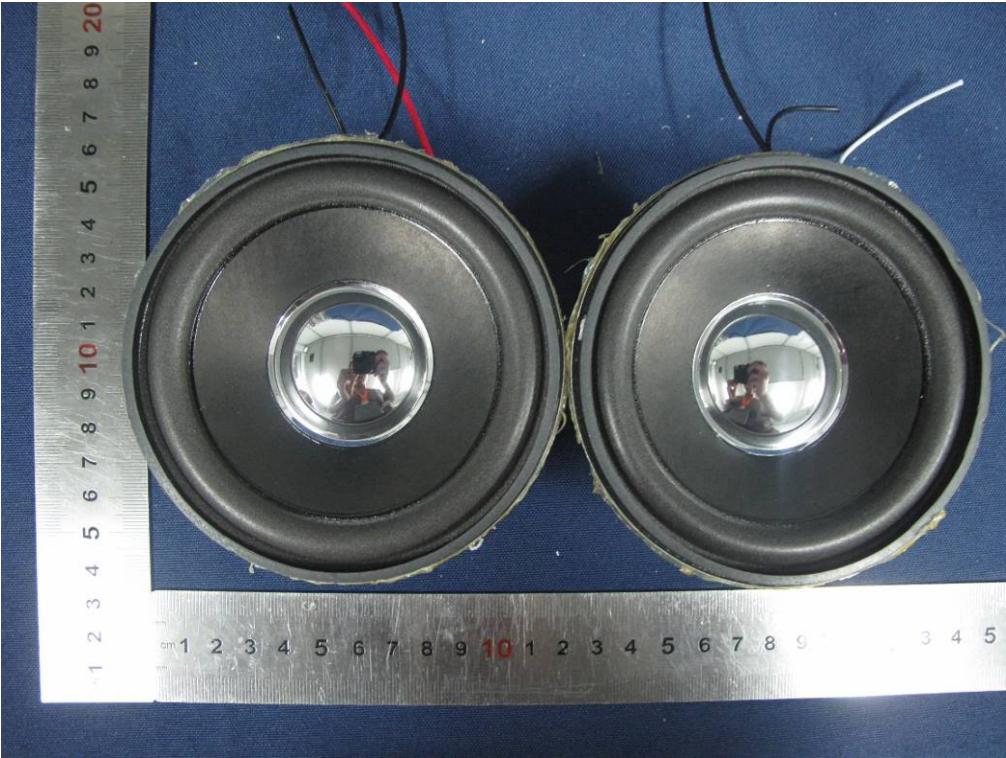

Model name:MET1401USB

END OF REPORT