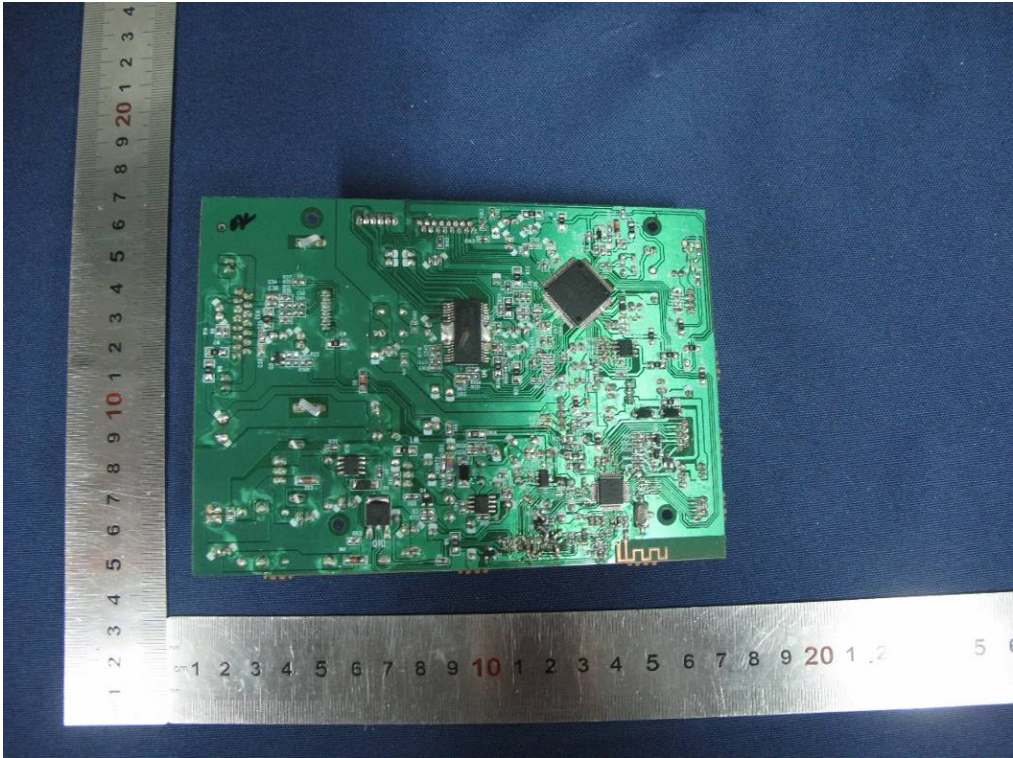

Model name:MET1401USB

END OF REPORT