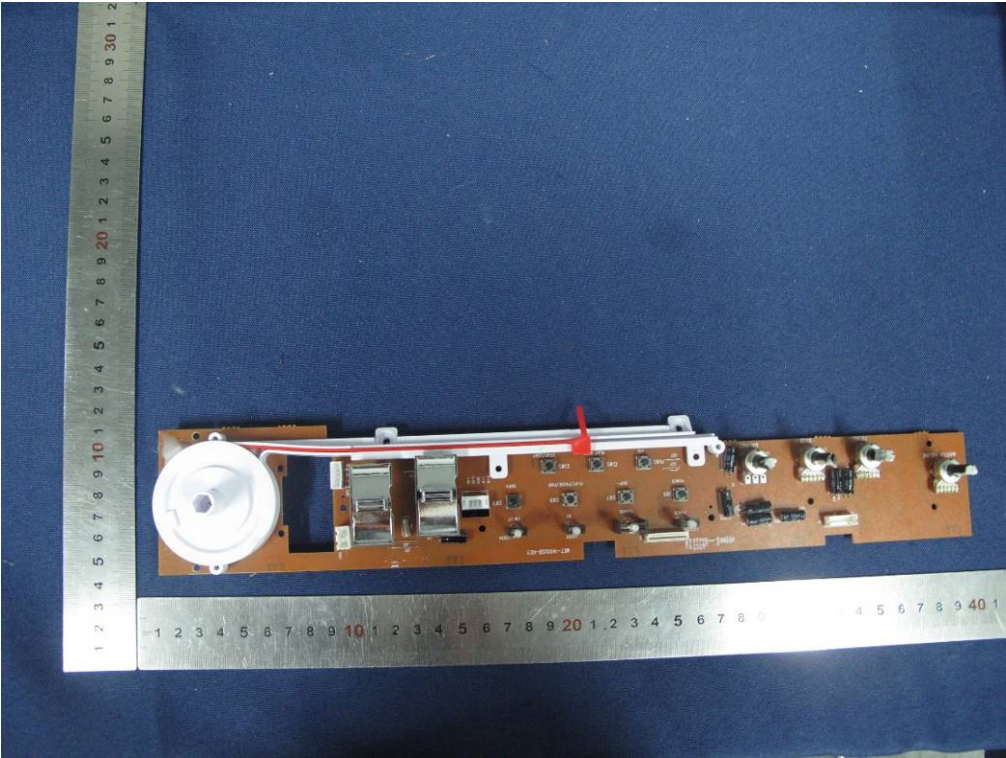

Model name:MET1401USB

END OF REPORT