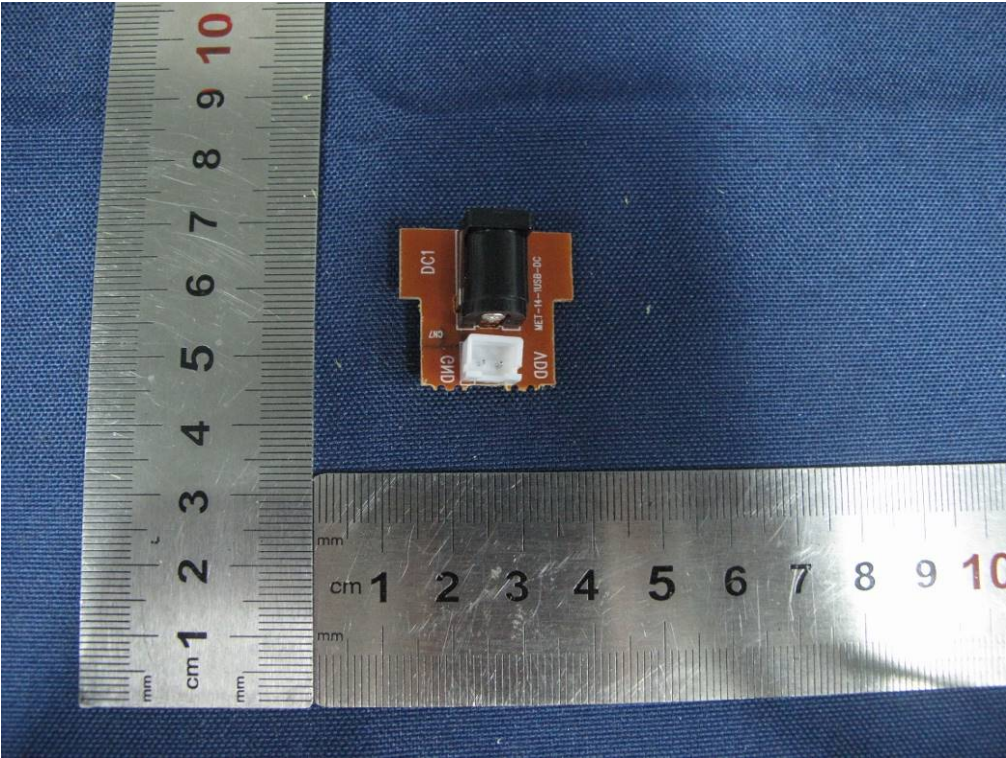

Model name:MET1401USB

END OF REPORT