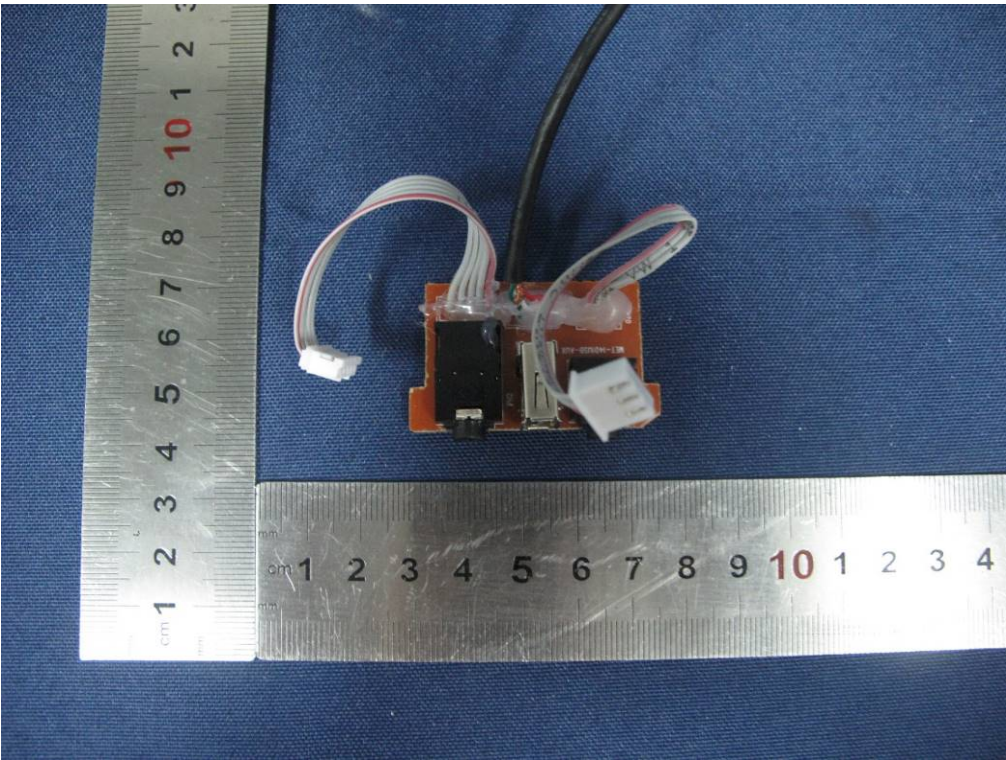

Model name:MET1401USB

END OF REPORT