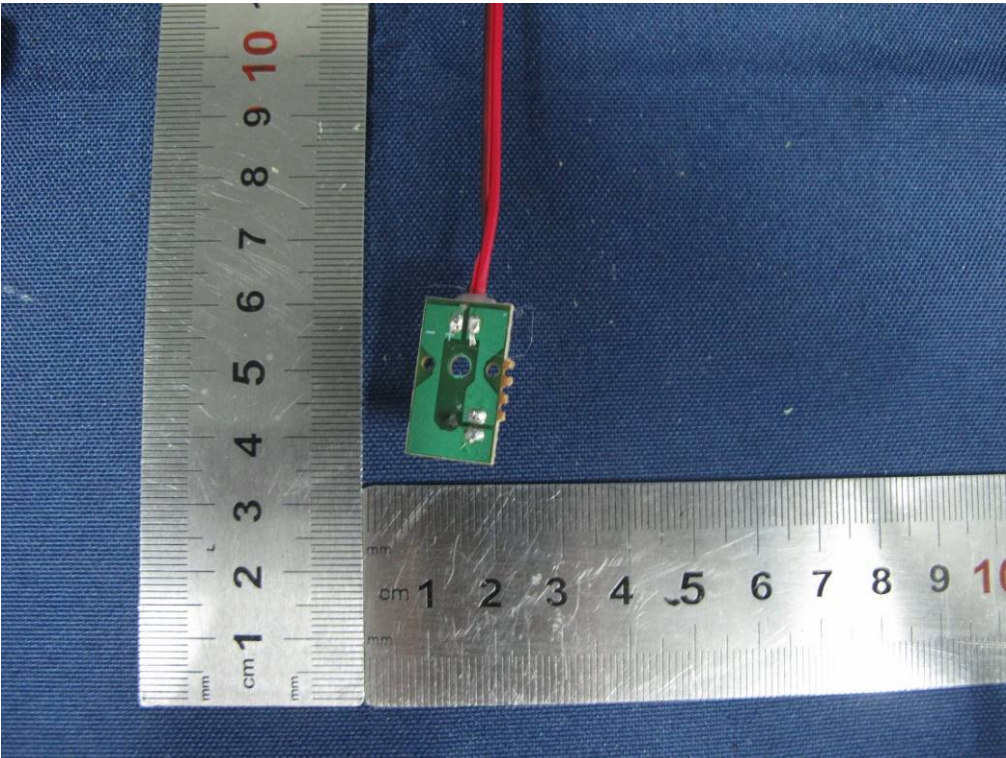

Model name:MET1401USB

END OF REPORT