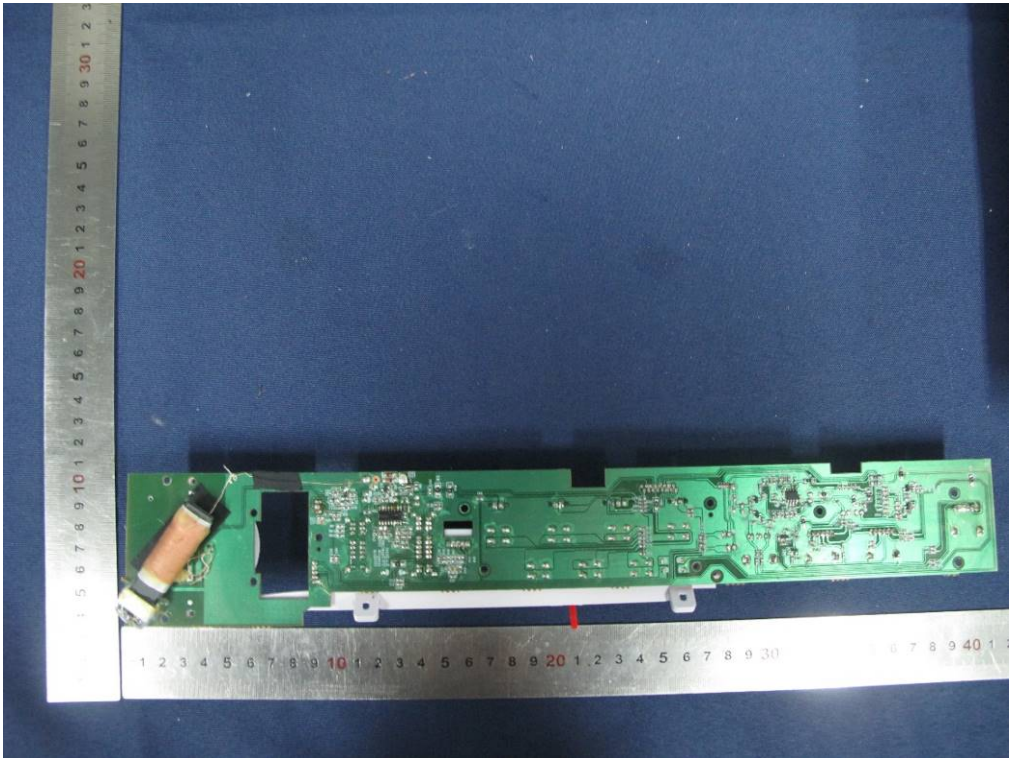

Model name:MET1401USB

END OF REPORT