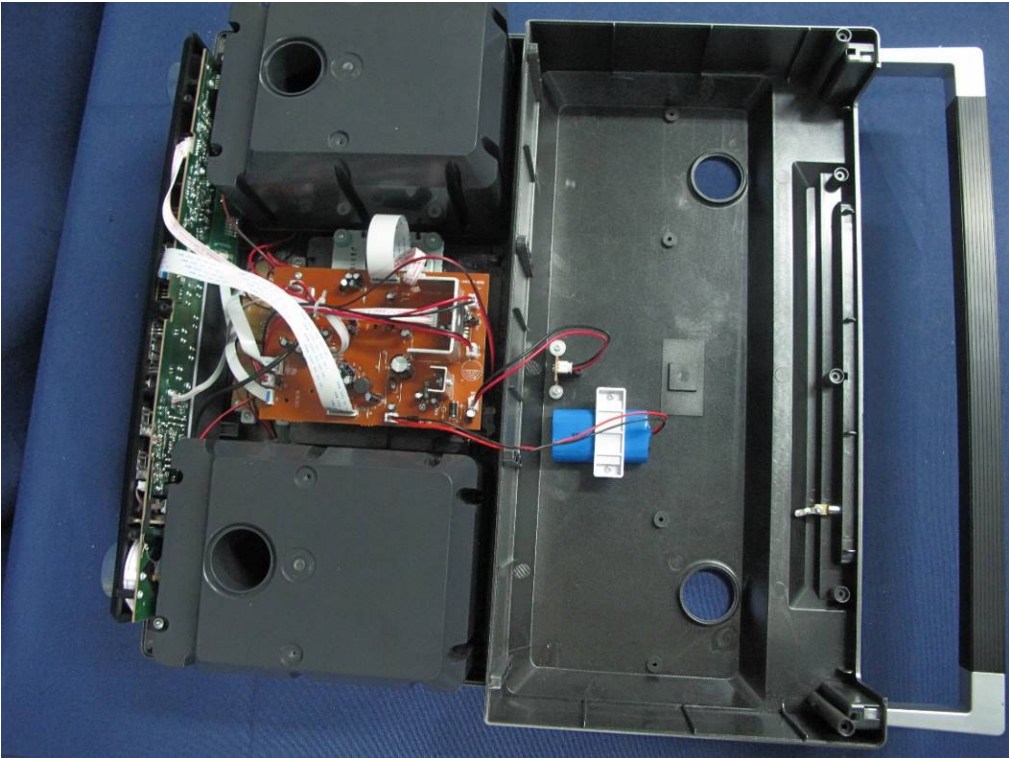

Model name:MET1401USB

END OF REPORT