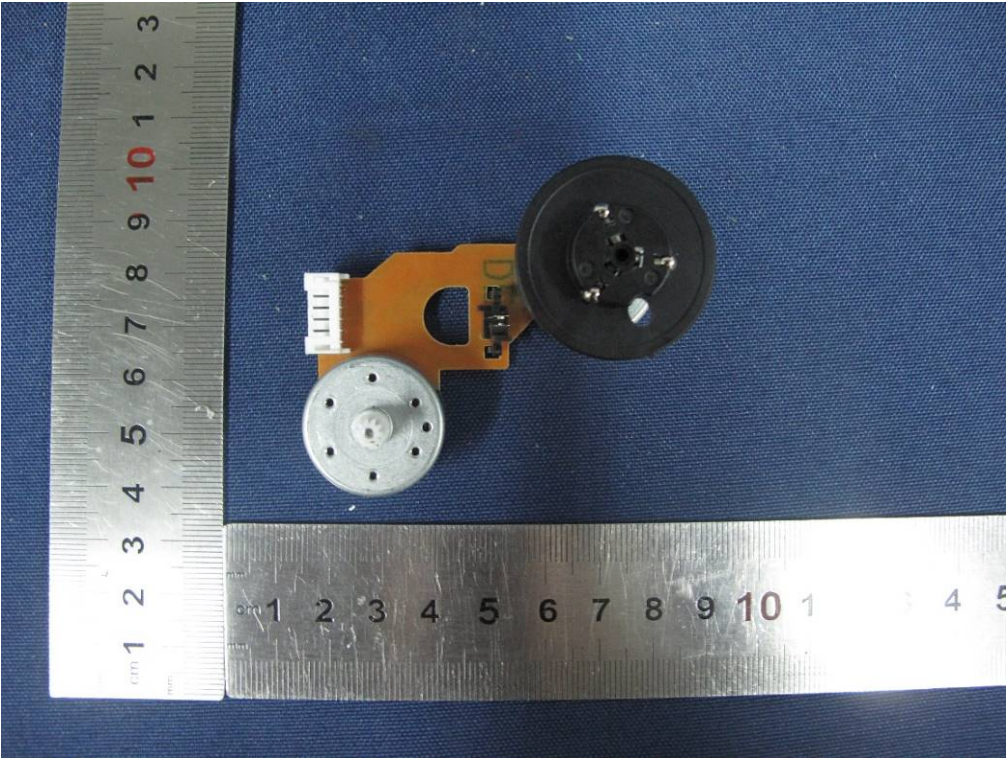

Model name:MET1401USB

END OF REPORT