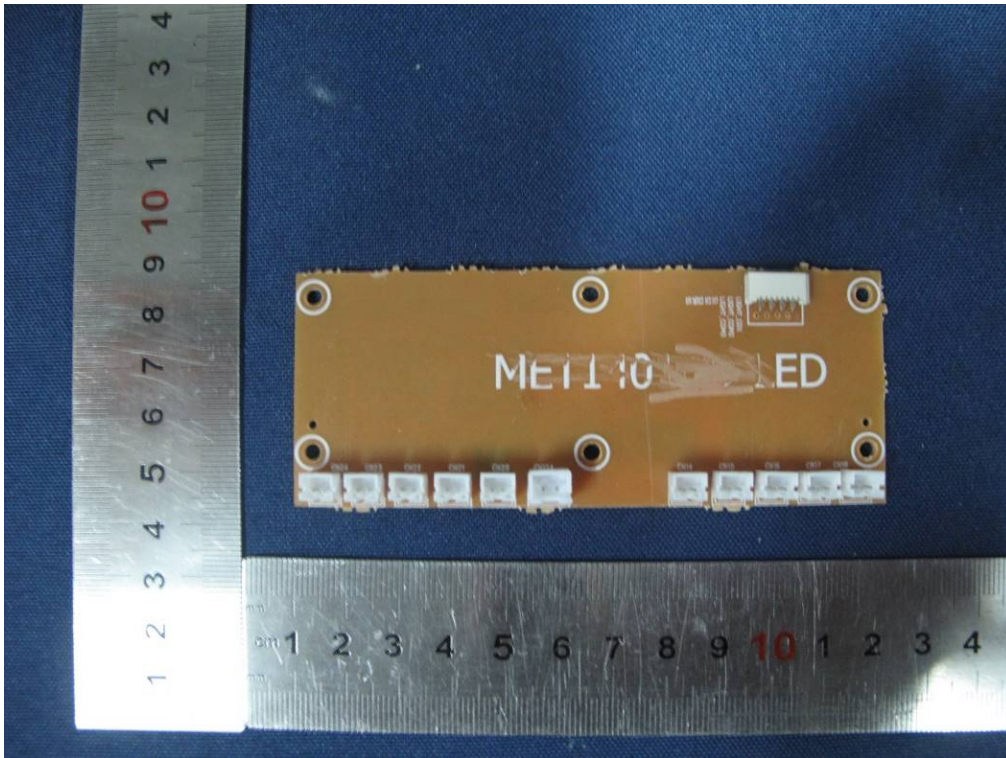

Model name:MET1401USB

END OF REPORT