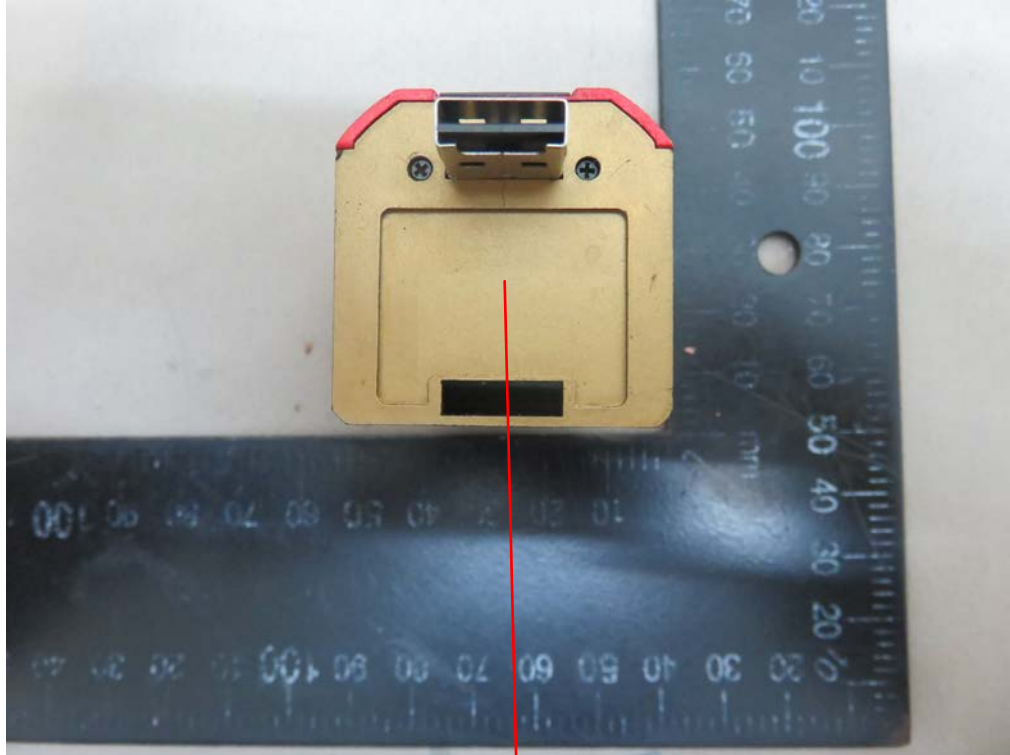

Lable

21mm

品名:STM Sport DV

型號:STM

FCC ID:2ANH6-SPORTDV

15mm