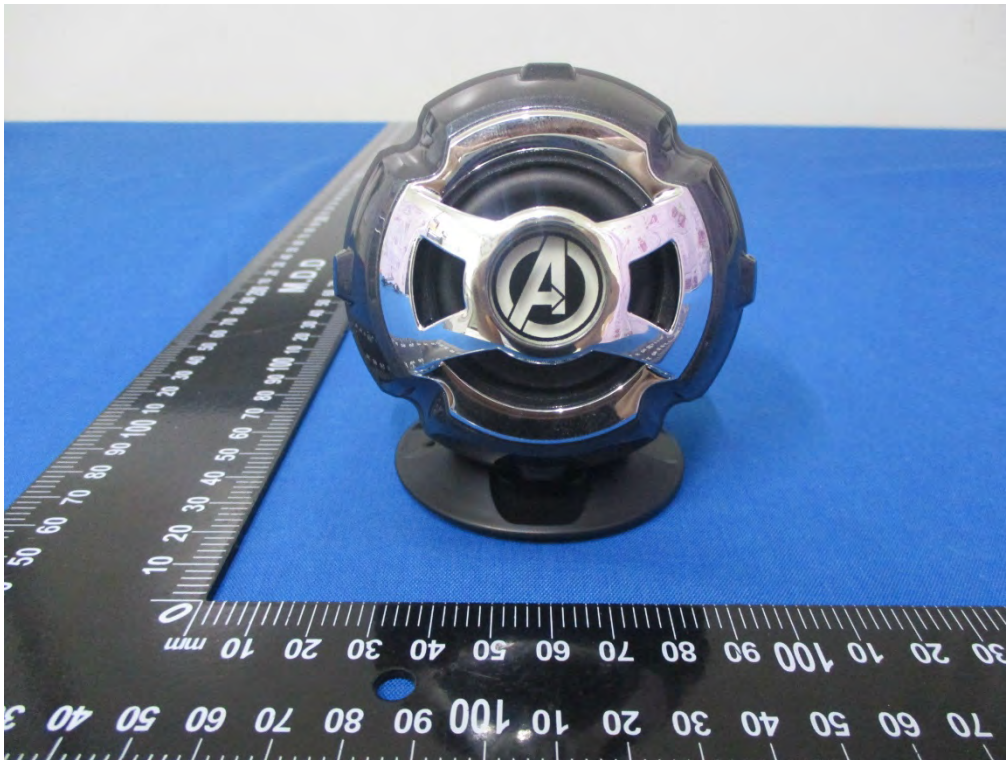

EXTERNAL PHOTOS

Main Model: BSM-01

EUT - All View

EUT - Top View

EUT - Bottom View

EUT - Side View

EUT - Side View

EUT - Side View

EUT - Side View

EUT – USB port & Audio port

EUT – USB Cable

EUT – Audio Cable

Series Model: BS-01

EUT - Top View

EUT - Bottom View

EUT - Side View