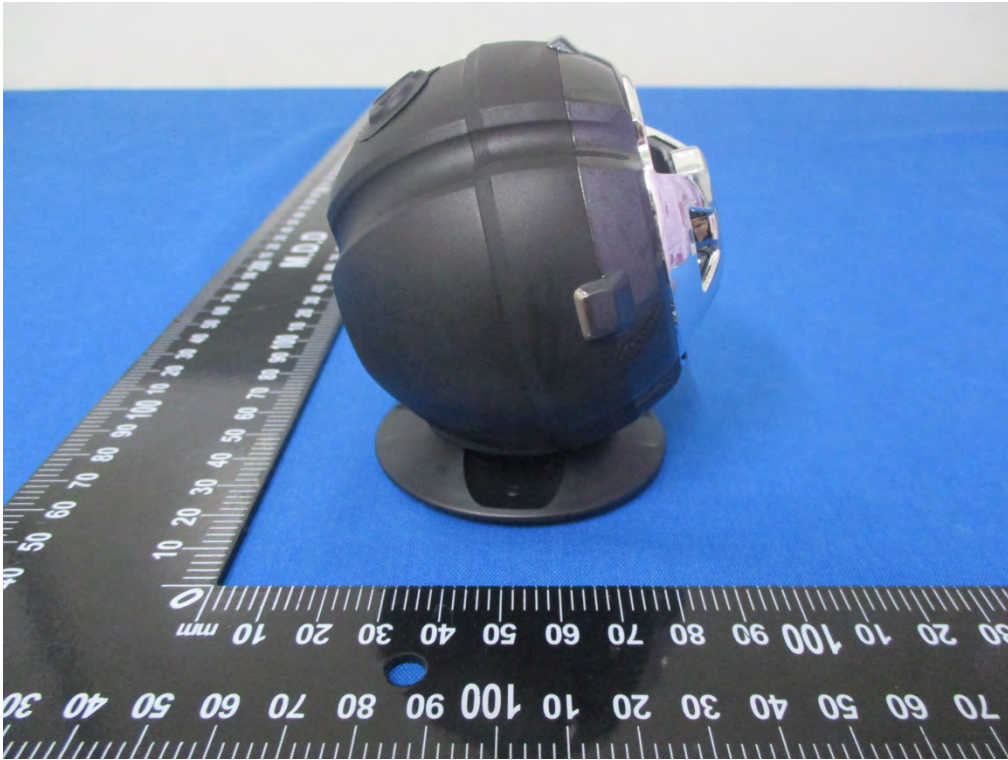

EXTERNAL PHOTOS

Main Model: BSM-01

EUT - All View

EUT - Top View

EUT - Bottom View

EUT - Side View

EUT - Side View

EUT - Side View

EUT - Side View

EUT – USB port & Audio port

EUT – USB Cable

EUT – Audio Cable

Series Model: BS-01

EUT - Top View

EUT - Bottom View

EUT - Side View