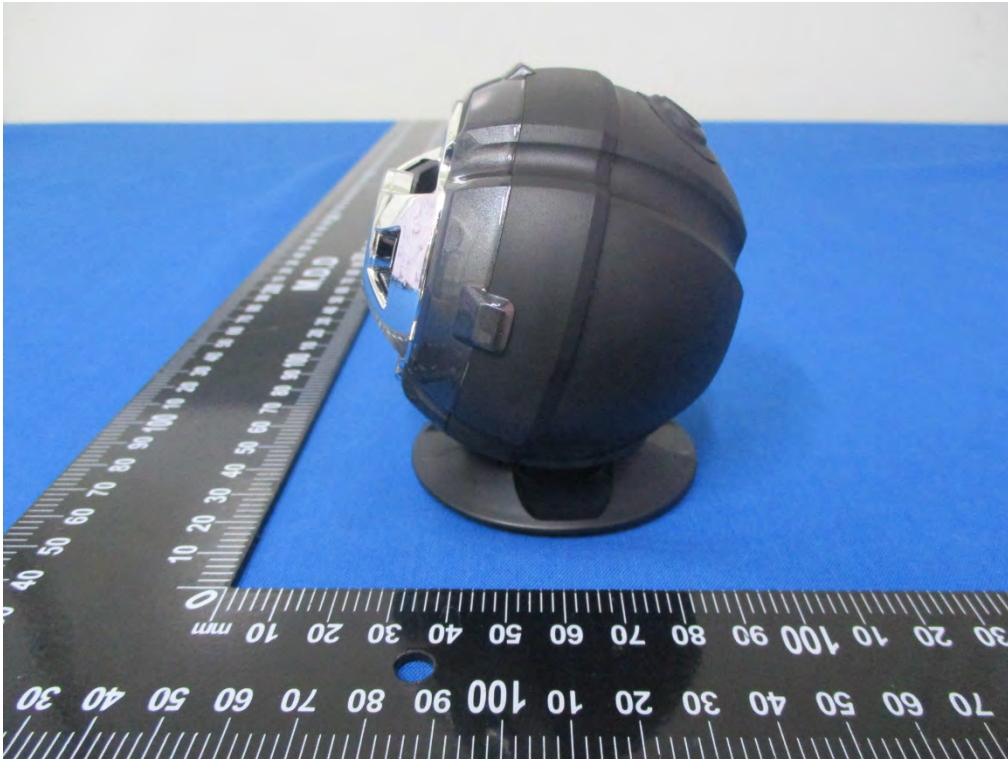

EXTERNAL PHOTOS

Main Model: BSM-01

EUT - All View

EUT - Top View

EUT - Bottom View

EUT - Side View

EUT - Side View

EUT - Side View

EUT - Side View

EUT – USB port & Audio port

EUT – USB Cable

EUT – Audio Cable

Series Model: BS-01

EUT - Top View

EUT - Bottom View

EUT - Side View